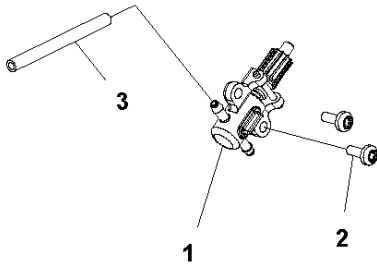

C OIL PUMP

OIL PUMP

120i, 2017-01

Ref	Part No	Description	Remark	QTY KIT
1	586 84 65-01	OIL PUMP ASSY		1
2	586 90 29-01	SCREW		2
3	585 56 66-01	OIL HOSE		1