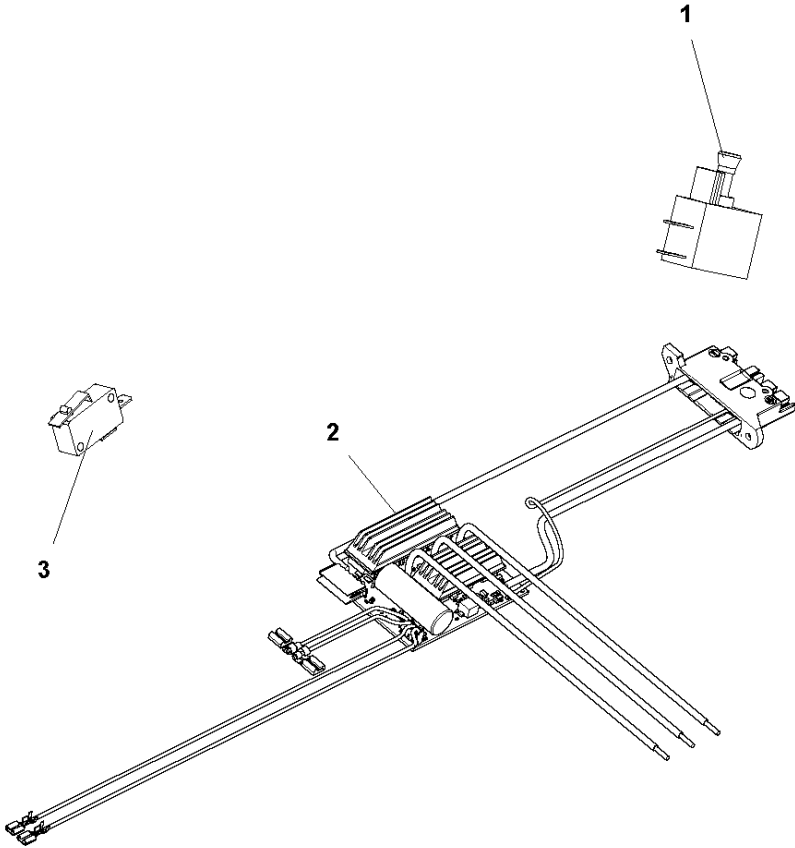

SPARE PARTS LIST

CHAIN SAWS

120i, 2017-01

D CLUTCH COVER

CLUTCH COVER

120i, 2017-01

Ref	Part No	Description	Remark	QTY KIT
1	537 34 78-03	KNOB		1
2	585 59 32-01	CLUTCH COVER		1
3	578 77 65-01	CHAIN TENSIONER		1
4	585 59 40-01	SLEEVE		1
5	585 59 39-01	SHAFT		1
6	585 59 37-01	PLATE		1
7	585 59 35-01	PINION		1
8	585 59 34-01	COVER		1
9	585 81 90-01	SCREW		2

F ELECTRICAL

Ref	Part No	Description	Remark	QTY KIT
1	585 59 09-01	MAIN SWITCH		1
2	582 40 59-01	CONTROL UNIT		1
3	587 94 70-01	MICRO SWITCH		1

GEAR BOX

120i, 2017-01

Ref	Part No	Description	Remark	QTY KIT
1	586 90 30-01	SCREW		5
2	585 58 97-01	COVER PLATE		1
3	585 60 35-01	PLATE		1
4	586 90 26-01	PEN		1
5	585 59 44-01	PLATE		1
6	585 59 05-01	BRAKE SPRING		1
7	585 59 03-01	BRAKE BAND		1
8	582 48 68-01	GEARBOX		1
9	582 86 43-01	SHAFT		1
10	582 45 47-01	GEARBOX		1
11	585 81 90-02	SCREW		4
12	586 90 28-01	SCREW		6
13	582 86 42-01	PINION		1
14	582 56 11-01	SCREW		3
15	582 45 67-01	CONNECTOR		1
16	582 49 22-01	MOTOR		1
17	587 37 77-01	CLAMP		1
18	582 48 87-01	DRIVE LINK		1
19	586 90 27-01	NUT		1
20	574 79 77-01	LOCKING RING		1
21	585 60 20-01	WASHER		1
22	585 58 96-01	SPROCKET	"3/8""-6T"	1

C OIL PUMP

OIL PUMP

120i, 2017-01

Ref	Part No	Description	Remark	QTY KIT
1	586 84 65-01	OIL PUMP ASSY		1
2	586 90 29-01	SCREW		2
3	585 56 66-01	OIL HOSE		1

A OIL TANK

OIL TANK

120i, 2017-01

Ref	Part No	Description	Remark	QTY KIT
1	582 73 46-01	TANK ASSY		1
2	582 14 86-01	SPRING		1
3	574 80 09-01	TUBE		1
4	585 56 66-01	OIL HOSE		1
5	581 99 01-01	SPRING PIN		1
6	575 48 45-01	VALVE NIPPLE		1
7	522 62 00-03	TANK CAP ASSY		1