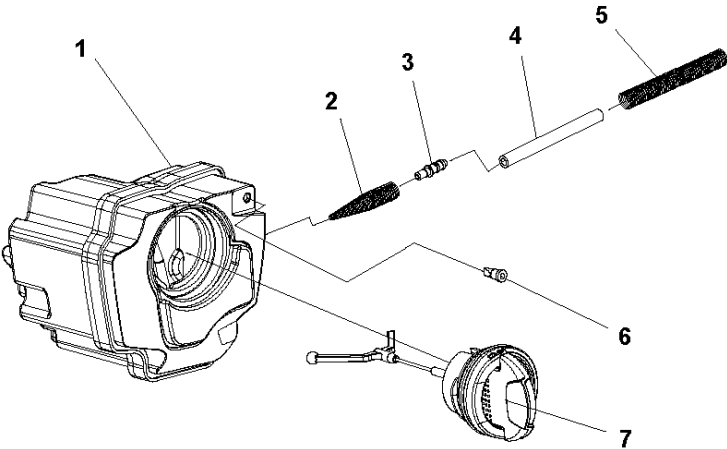

SPARE PARTS LIST

CHAIN SAWS

120i, 2017-01

D CLUTCH COVER

CLUTCH COVER

120i, 2017-01

Ref	Part No	Description	Remark	QTY KIT
1	537 34 78-03	KNOB		1
2	585 59 32-01	CLUTCH COVER		1
3	578 77 65-01	CHAIN TENSIONER		1
4	585 59 40-01	SLEEVE		1
5	585 59 39-01	SHAFT		1
6	585 59 37-01	PLATE		1
7	585 59 35-01	PINION		1
8	585 59 34-01	COVER		1
9	585 81 90-01	SCREW		2

HOUSING

120i, 2017-01

Ref	Part No	Description	Remark	QTY KIT
1	587 42 66-01	SCREW		2
2	585 60 27-01	MOUNTING PLATE		1
3	585 58 13-01	BRAKE		1
4	587 60 01-01	SPRING		1
5	585 81 90-02	SCREW		9
6	585 56 69-02	HOUSING		1
7	585 59 25-01	SCREW		2
8	585 59 02-01	FRONT HANDLE		1
9	585 59 00-01	BUTTON		1
10	585 59 01-01	SPRING		1
11	585 58 98-01	TRIGGER		1
12	585 58 93-01	LEVER		1
13	585 93 19-01	PIVOT		1
14	585 56 68-02	HOUSING		1
15	505 28 85-01	CHAIN CATCHER		1
16	575 30 98-02	SCREW		1
17	585 81 89-01	SCREW		4
18	585 59 23-01	BRACKET		1
19	582 54 15-01	KEYPAD		1
20	585 63 62-01	SPRING		1
21	577 99 66-01	PUSH BUTTON		1
22	585 63 60-01	PUSH BUTTON		1
23	585 63 66-01	SPRING		1
24	585 59 30-01	BATTERY BOX		1
25	587 13 41-01	LABEL		1
26	582 67 17-02	DECAL		1
27	582 67 22-03	DECAL		1
28	582 67 17-01	DECAL		1
29	582 67 22-01	DECAL		1
30	582 56 93-01	CONNECTOR		1
31	582 71 22-01	SCREW		1
32	574 22 39-01	SCREW		1

C OIL PUMP

OIL PUMP

120i, 2017-01

Ref	Part No	Description	Remark	QTY KIT
1	586 84 65-01	OIL PUMP ASSY		1
2	586 90 29-01	SCREW		2
3	585 56 66-01	OIL HOSE		1

A OIL TANK

OIL TANK

120i, 2017-01

Ref	Part No	Description	Remark	QTY KIT
1	582 73 46-01	TANK ASSY		1
2	582 14 86-01	SPRING		1
3	574 80 09-01	TUBE		1
4	585 56 66-01	OIL HOSE		1
5	581 99 01-01	SPRING PIN		1
6	575 48 45-01	VALVE NIPPLE		1
7	522 62 00-03	TANK CAP ASSY		1