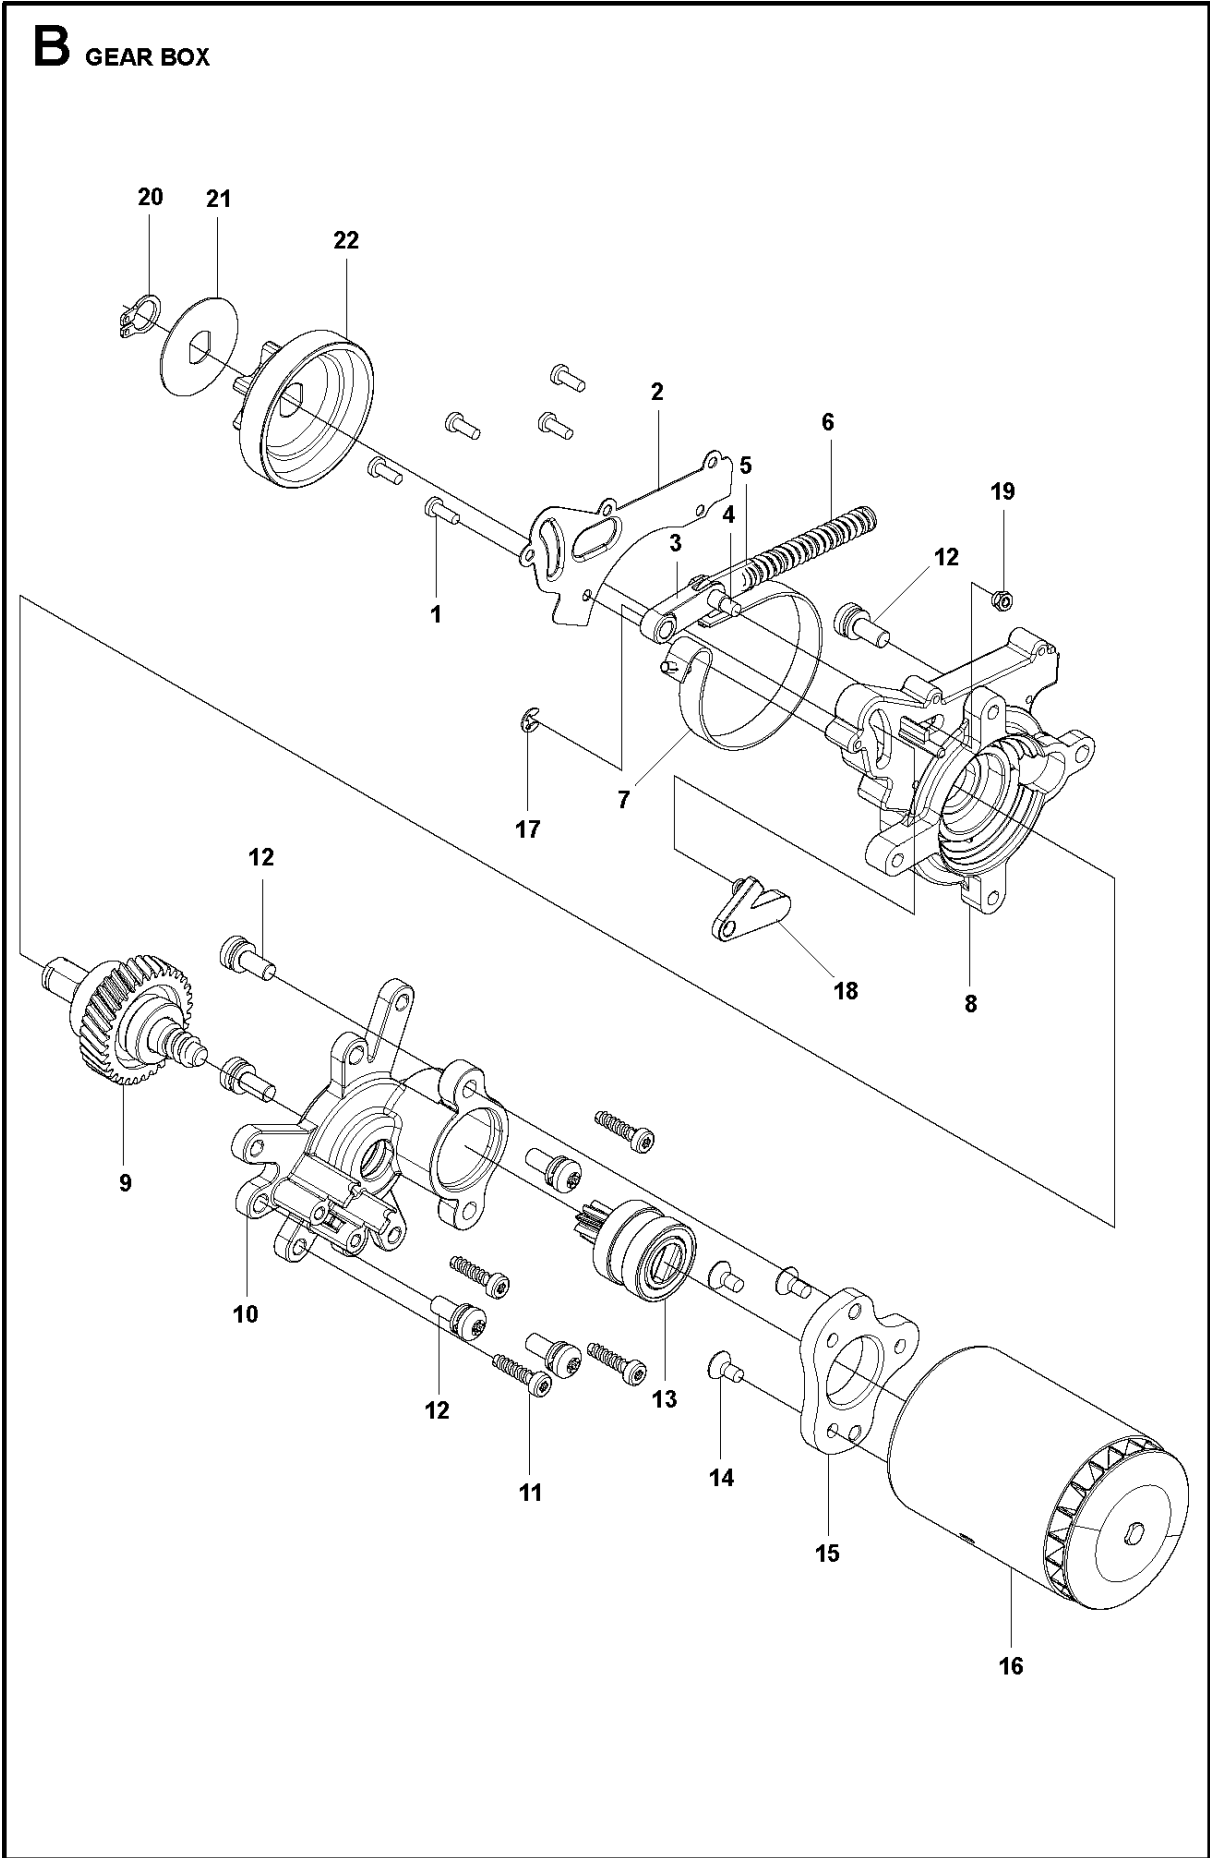

SPARE PARTS LIST

CHAIN SAWS

120i, 2017-01

D CLUTCH COVER

CLUTCH COVER

120i, 2017-01

Ref	Part No	Description	Remark	QTY KIT
1	537 34 78-03	KNOB		1
2	585 59 32-01	CLUTCH COVER		1
3	578 77 65-01	CHAIN TENSIONER		1
4	585 59 40-01	SLEEVE		1
5	585 59 39-01	SHAFT		1
6	585 59 37-01	PLATE		1
7	585 59 35-01	PINION		1
8	585 59 34-01	COVER		1
9	585 81 90-01	SCREW		2

F ELECTRICAL

Ref	Part No	Description	Remark	QTY KIT
1	585 59 09-01	MAIN SWITCH		1
2	582 40 59-01	CONTROL UNIT		1
3	587 94 70-01	MICRO SWITCH		1

GEAR BOX

120i, 2017-01

Ref	Part No	Description	Remark	QTY KIT
1	586 90 30-01	SCREW		5
2	585 58 97-01	COVER PLATE		1
3	585 60 35-01	PLATE		1
4	586 90 26-01	PEN		1
5	585 59 44-01	PLATE		1
6	585 59 05-01	BRAKE SPRING		1
7	585 59 03-01	BRAKE BAND		1
8	582 48 68-01	GEARBOX		1
9	582 86 43-01	SHAFT		1
10	582 45 47-01	GEARBOX		1
11	585 81 90-02	SCREW		4
12	586 90 28-01	SCREW		6
13	582 86 42-01	PINION		1
14	582 56 11-01	SCREW		3
15	582 45 67-01	CONNECTOR		1
16	582 49 22-01	MOTOR		1
17	587 37 77-01	CLAMP		1
18	582 48 87-01	DRIVE LINK		1
19	586 90 27-01	NUT		1
20	574 79 77-01	LOCKING RING		1
21	585 60 20-01	WASHER		1
22	585 58 96-01	SPROCKET	"3/8""-6T"	1

C OIL PUMP

OIL PUMP

120i, 2017-01

Ref	Part No	Description	Remark	QTY KIT
1	586 84 65-01	OIL PUMP ASSY		1
2	586 90 29-01	SCREW		2
3	585 56 66-01	OIL HOSE		1

A OIL TANK

OIL TANK

120i, 2017-01

Ref	Part No	Description	Remark	QTY KIT
1	582 73 46-01	TANK ASSY		1
2	582 14 86-01	SPRING		1
3	574 80 09-01	TUBE		1
4	585 56 66-01	OIL HOSE		1
5	581 99 01-01	SPRING PIN		1
6	575 48 45-01	VALVE NIPPLE		1
7	522 62 00-03	TANK CAP ASSY		1