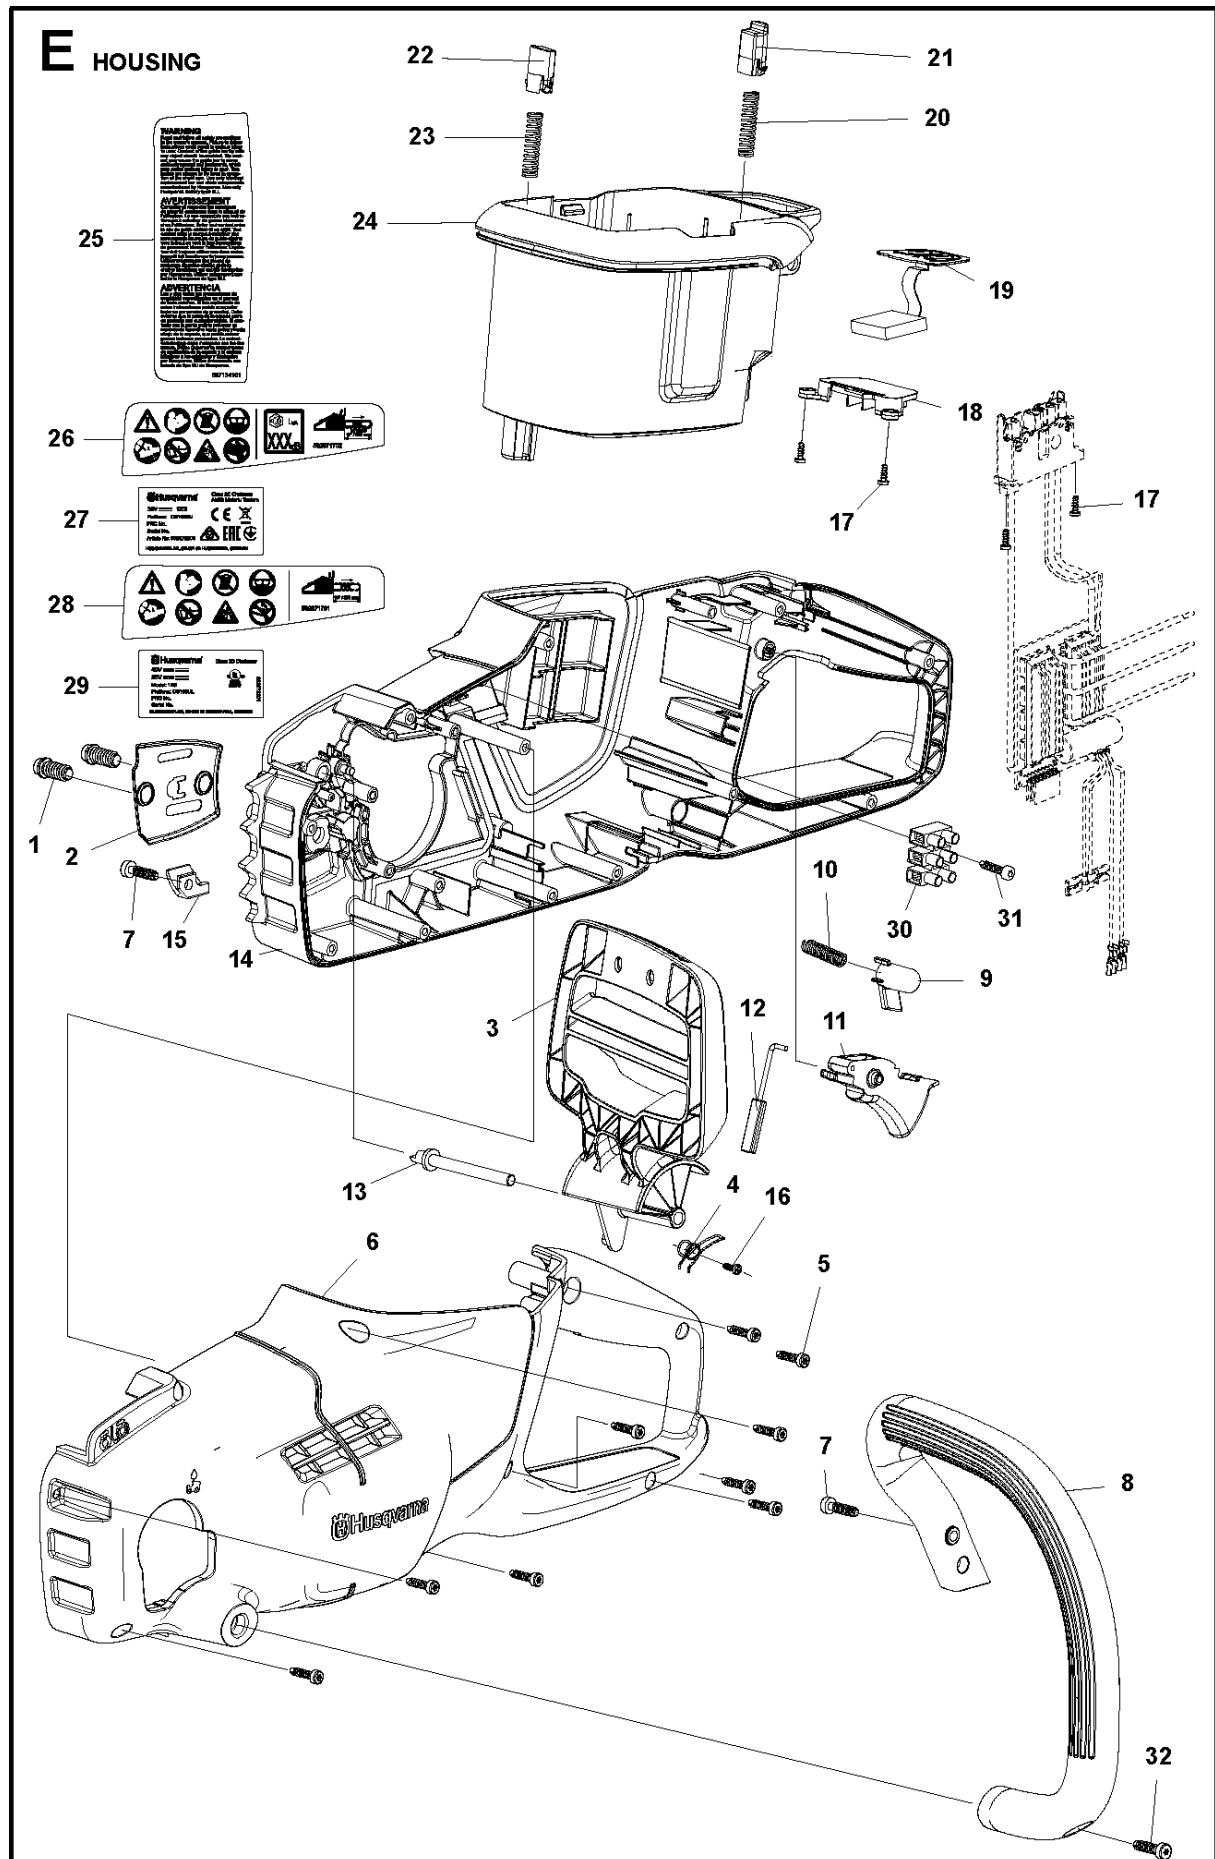

SPARE PARTS LIST

CHAIN SAWS

120i, 2017-01

D CLUTCH COVER

CLUTCH COVER

120i, 2017-01

Ref	Part No	Description	Remark	QTY KIT
1	537 34 78-03	KNOB		1
2	585 59 32-01	CLUTCH COVER		1
3	578 77 65-01	CHAIN TENSIONER		1
4	585 59 40-01	SLEEVE		1
5	585 59 39-01	SHAFT		1
6	585 59 37-01	PLATE		1
7	585 59 35-01	PINION		1
8	585 59 34-01	COVER		1
9	585 81 90-01	SCREW		2

F ELECTRICAL

Ref	Part No	Description	Remark	QTY KIT
1	585 59 09-01	MAIN SWITCH		1
2	582 40 59-01	CONTROL UNIT		1
3	587 94 70-01	MICRO SWITCH		1

GEAR BOX

120i, 2017-01

Ref	Part No	Description	Remark	QTY KIT
1	586 90 30-01	SCREW		5
2	585 58 97-01	COVER PLATE		1
3	585 60 35-01	PLATE		1
4	586 90 26-01	PEN		1
5	585 59 44-01	PLATE		1
6	585 59 05-01	BRAKE SPRING		1
7	585 59 03-01	BRAKE BAND		1
8	582 48 68-01	GEARBOX		1
9	582 86 43-01	SHAFT		1
10	582 45 47-01	GEARBOX		1
11	585 81 90-02	SCREW		4
12	586 90 28-01	SCREW		6
13	582 86 42-01	PINION		1
14	582 56 11-01	SCREW		3
15	582 45 67-01	CONNECTOR		1
16	582 49 22-01	MOTOR		1
17	587 37 77-01	CLAMP		1
18	582 48 87-01	DRIVE LINK		1
19	586 90 27-01	NUT		1
20	574 79 77-01	LOCKING RING		1
21	585 60 20-01	WASHER		1
22	585 58 96-01	SPROCKET	"3/8""-6T"	1

C OIL PUMP

OIL PUMP

120i, 2017-01

Ref	Part No	Description	Remark	QTY KIT
1	586 84 65-01	OIL PUMP ASSY		1
2	586 90 29-01	SCREW		2
3	585 56 66-01	OIL HOSE		1

A OIL TANK

OIL TANK

120i, 2017-01

Ref	Part No	Description	Remark	QTY KIT
1	582 73 46-01	TANK ASSY		1
2	582 14 86-01	SPRING		1
3	574 80 09-01	TUBE		1
4	585 56 66-01	OIL HOSE		1
5	581 99 01-01	SPRING PIN		1
6	575 48 45-01	VALVE NIPPLE		1
7	522 62 00-03	TANK CAP ASSY		1