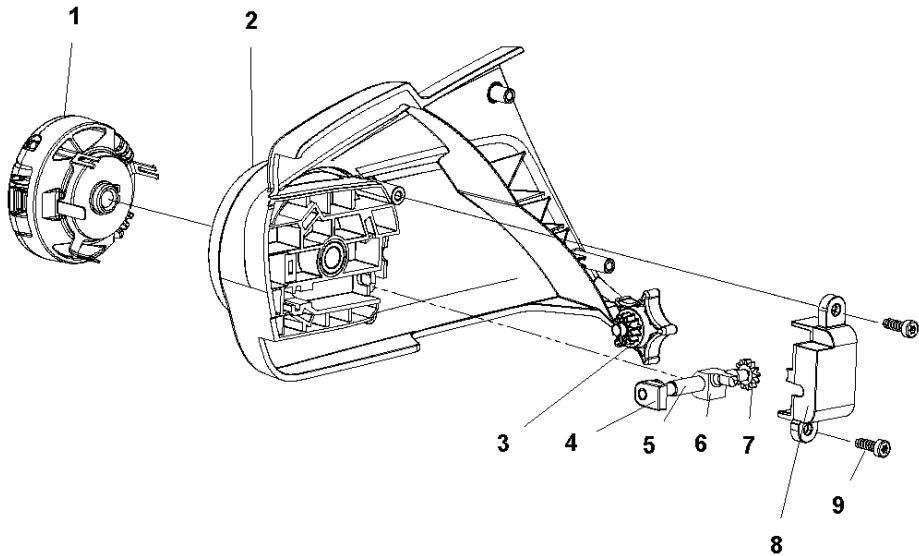

SPARE PARTS LIST

CHAIN SAWS

120i, 2017-01

D CLUTCH COVER

CLUTCH COVER

120i, 2017-01

Ref	Part No	Description	Remark	QTY KIT
1	537 34 78-03	KNOB		1
2	585 59 32-01	CLUTCH COVER		1
3	578 77 65-01	CHAIN TENSIONER		1
4	585 59 40-01	SLEEVE		1
5	585 59 39-01	SHAFT		1
6	585 59 37-01	PLATE		1
7	585 59 35-01	PINION		1
8	585 59 34-01	COVER		1
9	585 81 90-01	SCREW		2

F ELECTRICAL

Ref	Part No	Description	Remark	QTY KIT
1	585 59 09-01	MAIN SWITCH		1
2	582 40 59-01	CONTROL UNIT		1
3	587 94 70-01	MICRO SWITCH		1

GEAR BOX

120i, 2017-01

Ref	Part No	Description	Remark	QTY KIT
1	586 90 30-01	SCREW		5
2	585 58 97-01	COVER PLATE		1
3	585 60 35-01	PLATE		1
4	586 90 26-01	PEN		1
5	585 59 44-01	PLATE		1
6	585 59 05-01	BRAKE SPRING		1
7	585 59 03-01	BRAKE BAND		1
8	582 48 68-01	GEARBOX		1
9	582 86 43-01	SHAFT		1
10	582 45 47-01	GEARBOX		1
11	585 81 90-02	SCREW		4
12	586 90 28-01	SCREW		6
13	582 86 42-01	PINION		1
14	582 56 11-01	SCREW		3
15	582 45 67-01	CONNECTOR		1
16	582 49 22-01	MOTOR		1
17	587 37 77-01	CLAMP		1
18	582 48 87-01	DRIVE LINK		1
19	586 90 27-01	NUT		1
20	574 79 77-01	LOCKING RING		1
21	585 60 20-01	WASHER		1
22	585 58 96-01	SPROCKET	"3/8""-6T"	1

C OIL PUMP

OIL PUMP

120i, 2017-01

Ref	Part No	Description	Remark	QTY KIT
1	586 84 65-01	OIL PUMP ASSY		1
2	586 90 29-01	SCREW		2
3	585 56 66-01	OIL HOSE		1

A OIL TANK

OIL TANK

120i, 2017-01

Ref	Part No	Description	Remark	QTY KIT
1	582 73 46-01	TANK ASSY		1
2	582 14 86-01	SPRING		1
3	574 80 09-01	TUBE		1
4	585 56 66-01	OIL HOSE		1
5	581 99 01-01	SPRING PIN		1
6	575 48 45-01	VALVE NIPPLE		1
7	522 62 00-03	TANK CAP ASSY		1