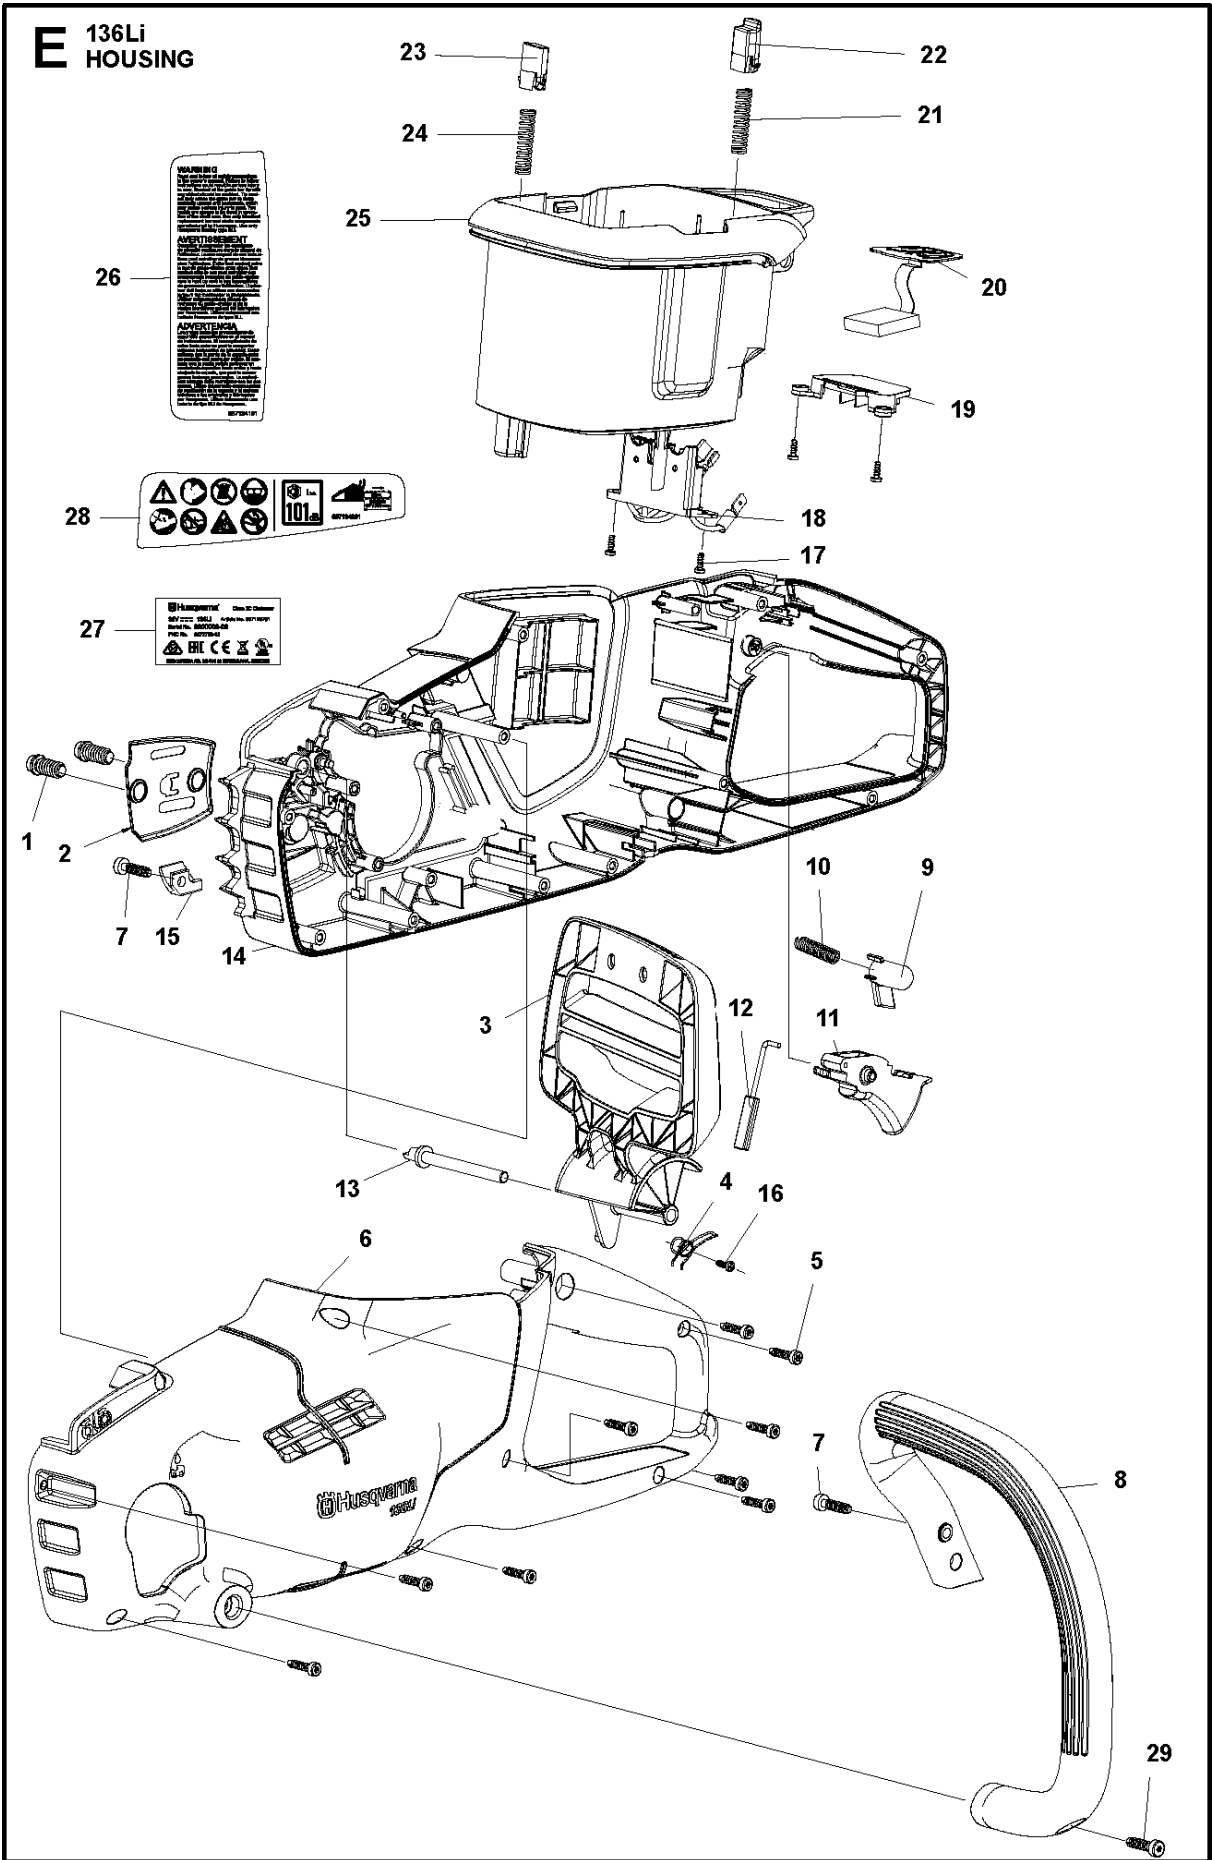

SPARE PARTS LIST

CHAIN SAWS

136Li,

D 136Li
CLUTCH COVER

CLUTCH COVER

136Li,

Ref	Part No	Description	Remark	QTY KIT
1	537 34 78-03	KNOB		1
2	585 59 32-01	CLUTCH COVER		1
3	578 77 65-01	CHAIN TENSIONER		1
4	585 59 40-01	SLEEVE		1
5	585 59 39-01	SHAFT		1
6	585 59 37-01	PLATE		1
7	585 59 35-01	PINION		1
8	585 59 34-01	COVER		1
9	585 81 90-01	SCREW		2

F 136Li
ELECTRICAL

ELECTRICAL

136Li,

Ref	Part No	Description	Remark	QTY KIT
1	585 59 09-01	MAIN SWITCH		1
2	585 59 08-01	CONTROL UNIT		1
3	588 25 97-01	TERMINAL		2
4	588 25 98-01	SLEEVE		2
5	587 94 70-01	MICRO SWITCH		1

B 136Li
GEAR BOX

GEAR BOX

136Li,

Ref	Part No	Description	Remark	QTY KIT
1	586 90 30-01	SCREW		5
2	585 58 97-01	COVER PLATE		1
3	585 60 35-01	PLATE		1
4	586 90 26-01	PEN		1
5	585 59 44-01	PLATE		1
6	585 59 05-01	BRAKE SPRING		1
7	585 59 03-01	BRAKE BAND		1
8	585 58 17-01	GEARBOX		1
9	585 58 90-01	BALL BEARING		1
10	585 58 87-01	SHAFT		1
11	585 58 88-01	BEVEL GEAR		1
12	585 58 91-01	SPRING		1
13	585 58 89-01	BALL BEARING		1
14	586 90 28-01	SCREW		6
15	585 58 15-01	GEARBOX		1
16	585 81 90-02	SCREW		13
17	587 37 77-01	CLAMP		2
18	586 65 59-01	DRIVE LINK		1
19	586 90 27-01	NUT		1
20	574 79 77-01	LOCKING RING		1
21	585 60 20-01	WASHER		1
22	585 58 96-01	SPROCKET		1
23	585 58 92-01	MOTOR		1

C 136Li
OIL PUMP

OIL PUMP

136Li,

Ref	Part No	Description	Remark	QTY KIT
1	586 84 65-01	OIL PUMP ASSY		1
2	586 90 29-01	SCREW		2
3	585 56 66-01	OIL HOSE		1

A 136Li
OIL TANK

OIL TANK

136Li,

Ref	Part No	Description	Remark	QTY KIT
1	585 56 58-01	TANK ASSY		1
2	574 79 73-01	PLUG		1
3	582 14 86-01	SPRING		1
4	574 80 09-01	TUBE		1
5	585 56 66-01	OIL HOSE		1
6	575 48 45-01	VALVE NIPPLE		1
7	522 62 00-01	TANK CAP ASSY		1
8	581 99 01-01	SPRING PIN		1