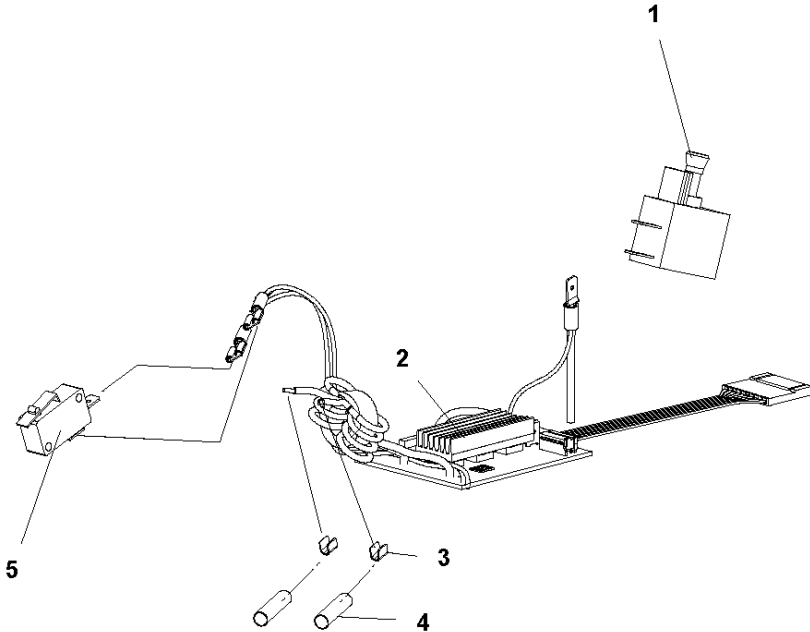

SPARE PARTS LIST

CHAIN SAWS

136Li,

D 136Li
CLUTCH COVER

CLUTCH COVER

136Li,

Ref	Part No	Description	Remark	QTY KIT
1	537 34 78-03	KNOB		1
2	585 59 32-01	CLUTCH COVER		1
3	578 77 65-01	CHAIN TENSIONER		1
4	585 59 40-01	SLEEVE		1
5	585 59 39-01	SHAFT		1
6	585 59 37-01	PLATE		1
7	585 59 35-01	PINION		1
8	585 59 34-01	COVER		1
9	585 81 90-01	SCREW		2

F 136Li
ELECTRICAL

ELECTRICAL

136Li,

Ref	Part No	Description	Remark	QTY KIT
1	585 59 09-01	MAIN SWITCH		1
2	585 59 08-01	CONTROL UNIT		1
3	588 25 97-01	TERMINAL		2
4	588 25 98-01	SLEEVE		2
5	587 94 70-01	MICRO SWITCH		1

B 136Li
GEAR BOX

GEAR BOX

136Li,

Ref	Part No	Description	Remark	QTY KIT
1	586 90 30-01	SCREW		5
2	585 58 97-01	COVER PLATE		1
3	585 60 35-01	PLATE		1
4	586 90 26-01	PEN		1
5	585 59 44-01	PLATE		1
6	585 59 05-01	BRAKE SPRING		1
7	585 59 03-01	BRAKE BAND		1
8	585 58 17-01	GEARBOX		1
9	585 58 90-01	BALL BEARING		1
10	585 58 87-01	SHAFT		1
11	585 58 88-01	BEVEL GEAR		1
12	585 58 91-01	SPRING		1
13	585 58 89-01	BALL BEARING		1
14	586 90 28-01	SCREW		6
15	585 58 15-01	GEARBOX		1
16	585 81 90-02	SCREW		13
17	587 37 77-01	CLAMP		2
18	586 65 59-01	DRIVE LINK		1
19	586 90 27-01	NUT		1
20	574 79 77-01	LOCKING RING		1
21	585 60 20-01	WASHER		1
22	585 58 96-01	SPROCKET		1
23	585 58 92-01	MOTOR		1

C 136Li
OIL PUMP

OIL PUMP

136Li,

Ref	Part No	Description	Remark	QTY KIT
1	586 84 65-01	OIL PUMP ASSY		1
2	586 90 29-01	SCREW		2
3	585 56 66-01	OIL HOSE		1

A 136Li
OIL TANK

OIL TANK

136Li,

Ref	Part No	Description	Remark	QTY KIT
1	585 56 58-01	TANK ASSY		1
2	574 79 73-01	PLUG		1
3	582 14 86-01	SPRING		1
4	574 80 09-01	TUBE		1
5	585 56 66-01	OIL HOSE		1
6	575 48 45-01	VALVE NIPPLE		1
7	522 62 00-01	TANK CAP ASSY		1
8	581 99 01-01	SPRING PIN		1