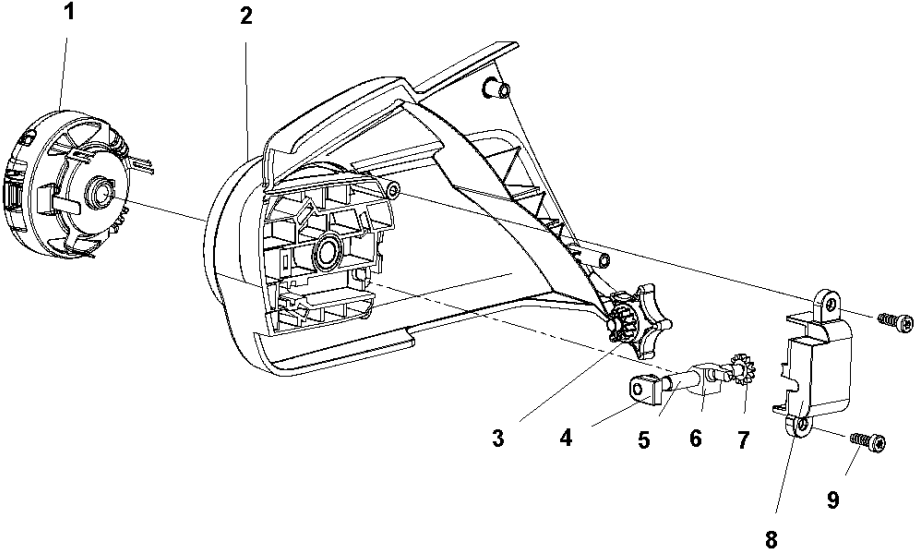

SPARE PARTS LIST

CHAIN SAWS

136Li,

D 136Li
CLUTCH COVER

CLUTCH COVER

136Li,

Ref	Part No	Description	Remark	QTY KIT
1	537 34 78-03	KNOB		1
2	585 59 32-01	CLUTCH COVER		1
3	578 77 65-01	CHAIN TENSIONER		1
4	585 59 40-01	SLEEVE		1
5	585 59 39-01	SHAFT		1
6	585 59 37-01	PLATE		1
7	585 59 35-01	PINION		1
8	585 59 34-01	COVER		1
9	585 81 90-01	SCREW		2

F 136Li
ELECTRICAL

ELECTRICAL

136Li,

Ref	Part No	Description	Remark	QTY KIT
1	585 59 09-01	MAIN SWITCH		1
2	585 59 08-01	CONTROL UNIT		1
3	588 25 97-01	TERMINAL		2
4	588 25 98-01	SLEEVE		2
5	587 94 70-01	MICRO SWITCH		1

B 136Li
GEAR BOX

GEAR BOX

136Li,

Ref	Part No	Description	Remark	QTY KIT
1	586 90 30-01	SCREW		5
2	585 58 97-01	COVER PLATE		1
3	585 60 35-01	PLATE		1
4	586 90 26-01	PEN		1
5	585 59 44-01	PLATE		1
6	585 59 05-01	BRAKE SPRING		1
7	585 59 03-01	BRAKE BAND		1
8	585 58 17-01	GEARBOX		1
9	585 58 90-01	BALL BEARING		1
10	585 58 87-01	SHAFT		1
11	585 58 88-01	BEVEL GEAR		1
12	585 58 91-01	SPRING		1
13	585 58 89-01	BALL BEARING		1
14	586 90 28-01	SCREW		6
15	585 58 15-01	GEARBOX		1
16	585 81 90-02	SCREW		13
17	587 37 77-01	CLAMP		2
18	586 65 59-01	DRIVE LINK		1
19	586 90 27-01	NUT		1
20	574 79 77-01	LOCKING RING		1
21	585 60 20-01	WASHER		1
22	585 58 96-01	SPROCKET		1
23	585 58 92-01	MOTOR		1

C 136Li
OIL PUMP

OIL PUMP

136Li,

Ref	Part No	Description	Remark	QTY KIT
1	586 84 65-01	OIL PUMP ASSY		1
2	586 90 29-01	SCREW		2
3	585 56 66-01	OIL HOSE		1

A 136Li
OIL TANK

OIL TANK

136Li,

Ref	Part No	Description	Remark	QTY KIT
1	585 56 58-01	TANK ASSY		1
2	574 79 73-01	PLUG		1
3	582 14 86-01	SPRING		1
4	574 80 09-01	TUBE		1
5	585 56 66-01	OIL HOSE		1
6	575 48 45-01	VALVE NIPPLE		1
7	522 62 00-01	TANK CAP ASSY		1
8	581 99 01-01	SPRING PIN		1