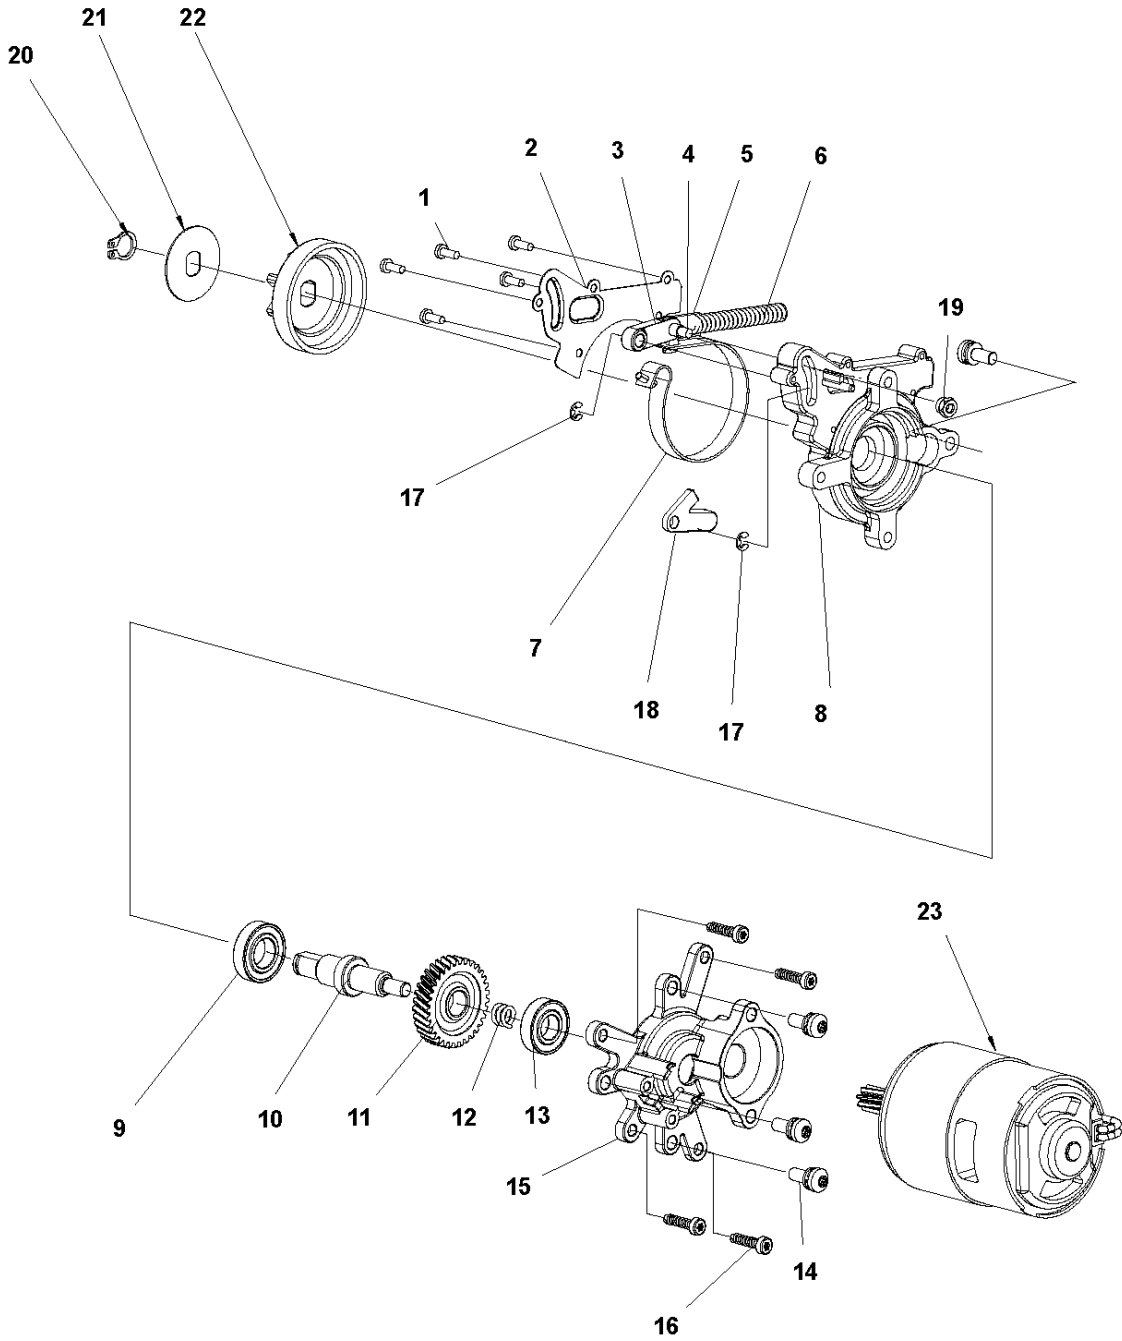

SPARE PARTS LIST

CHAIN SAWS

136Li,

D 136Li
CLUTCH COVER

CLUTCH COVER

136Li,

Ref	Part No	Description	Remark	QTY KIT
1	537 34 78-03	KNOB		1
2	585 59 32-01	CLUTCH COVER		1
3	578 77 65-01	CHAIN TENSIONER		1
4	585 59 40-01	SLEEVE		1
5	585 59 39-01	SHAFT		1
6	585 59 37-01	PLATE		1
7	585 59 35-01	PINION		1
8	585 59 34-01	COVER		1
9	585 81 90-01	SCREW		2

F 136Li
ELECTRICAL

ELECTRICAL

136Li,

Ref	Part No	Description	Remark	QTY KIT
1	585 59 09-01	MAIN SWITCH		1
2	585 59 08-01	CONTROL UNIT		1
3	588 25 97-01	TERMINAL		2
4	588 25 98-01	SLEEVE		2
5	587 94 70-01	MICRO SWITCH		1

B 136Li
GEAR BOX

GEAR BOX

136Li,

Ref	Part No	Description	Remark	QTY KIT
1	586 90 30-01	SCREW		5
2	585 58 97-01	COVER PLATE		1
3	585 60 35-01	PLATE		1
4	586 90 26-01	PEN		1
5	585 59 44-01	PLATE		1
6	585 59 05-01	BRAKE SPRING		1
7	585 59 03-01	BRAKE BAND		1
8	585 58 17-01	GEARBOX		1
9	585 58 90-01	BALL BEARING		1
10	585 58 87-01	SHAFT		1
11	585 58 88-01	BEVEL GEAR		1
12	585 58 91-01	SPRING		1
13	585 58 89-01	BALL BEARING		1
14	586 90 28-01	SCREW		6
15	585 58 15-01	GEARBOX		1
16	585 81 90-02	SCREW		13
17	587 37 77-01	CLAMP		2
18	586 65 59-01	DRIVE LINK		1
19	586 90 27-01	NUT		1
20	574 79 77-01	LOCKING RING		1
21	585 60 20-01	WASHER		1
22	585 58 96-01	SPROCKET		1
23	585 58 92-01	MOTOR		1

C 136Li
OIL PUMP

OIL PUMP

136Li,

Ref	Part No	Description	Remark	QTY KIT
1	586 84 65-01	OIL PUMP ASSY		1
2	586 90 29-01	SCREW		2
3	585 56 66-01	OIL HOSE		1

A 136Li
OIL TANK

OIL TANK

136Li,

Ref	Part No	Description	Remark	QTY KIT
1	585 56 58-01	TANK ASSY		1
2	574 79 73-01	PLUG		1
3	582 14 86-01	SPRING		1
4	574 80 09-01	TUBE		1
5	585 56 66-01	OIL HOSE		1
6	575 48 45-01	VALVE NIPPLE		1
7	522 62 00-01	TANK CAP ASSY		1
8	581 99 01-01	SPRING PIN		1