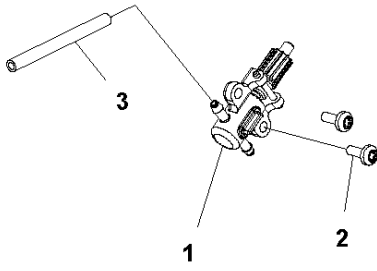

C 136Li
OIL PUMP

OIL PUMP

136Li,

Ref	Part No	Description	Remark	QTY KIT
1	586 84 65-01	OIL PUMP ASSY		1
2	586 90 29-01	SCREW		2
3	585 56 66-01	OIL HOSE		1