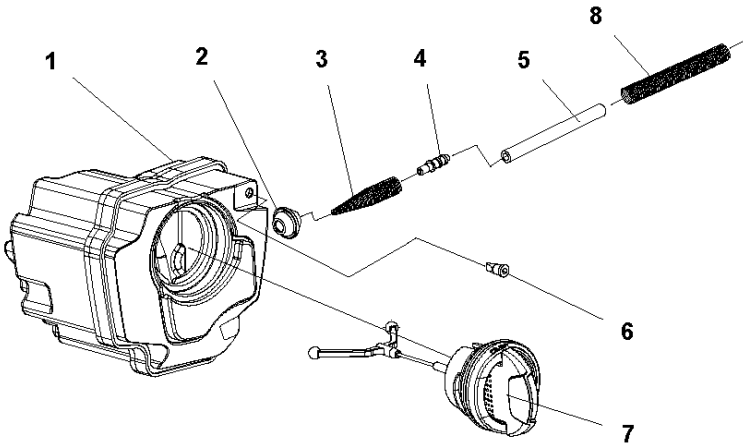

C 136Li
OIL PUMP

OIL PUMP

136Li,

Ref	Part No	Description	Remark	QTY KIT
1	586 84 65-01	OIL PUMP ASSY		1
2	586 90 29-01	SCREW		2
3	585 56 66-01	OIL HOSE		1

A 136Li
OIL TANK

OIL TANK

136Li,

Ref	Part No	Description	Remark	QTY KIT
1	585 56 58-01	TANK ASSY		1
2	574 79 73-01	PLUG		1
3	582 14 86-01	SPRING		1
4	574 80 09-01	TUBE		1
5	585 56 66-01	OIL HOSE		1
6	575 48 45-01	VALVE NIPPLE		1
7	522 62 00-01	TANK CAP ASSY		1
8	581 99 01-01	SPRING PIN		1