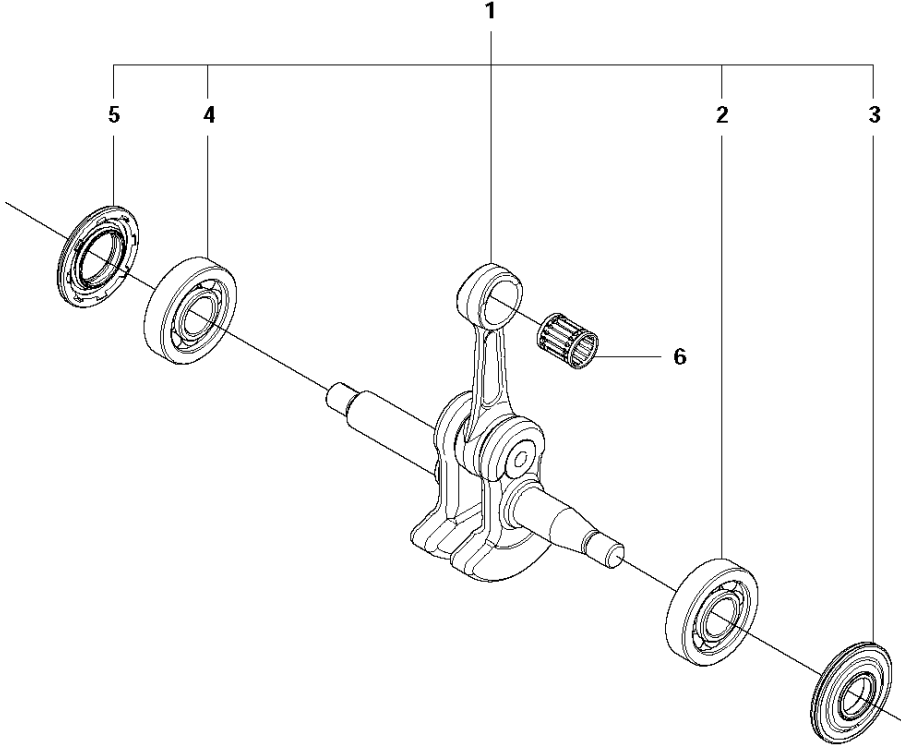

J 140, 140e
CRANKSHAFT

CRANKSHAFT

140 E from 2012-01 -

Ref	Part No	Description	Remark	QTY	KIT
1	525 60 46-01	CRANKSHAFT ASSY		1	
2	544 24 87-02	BALL BEARING		1	1
3	544 25 12-01	SEALING		1	1
4	544 24 88-02	BALL BEARING		1	1
5	544 25 13-01	SEALING		1	1
6	503 41 41-01	NEEDLE BEARING		1