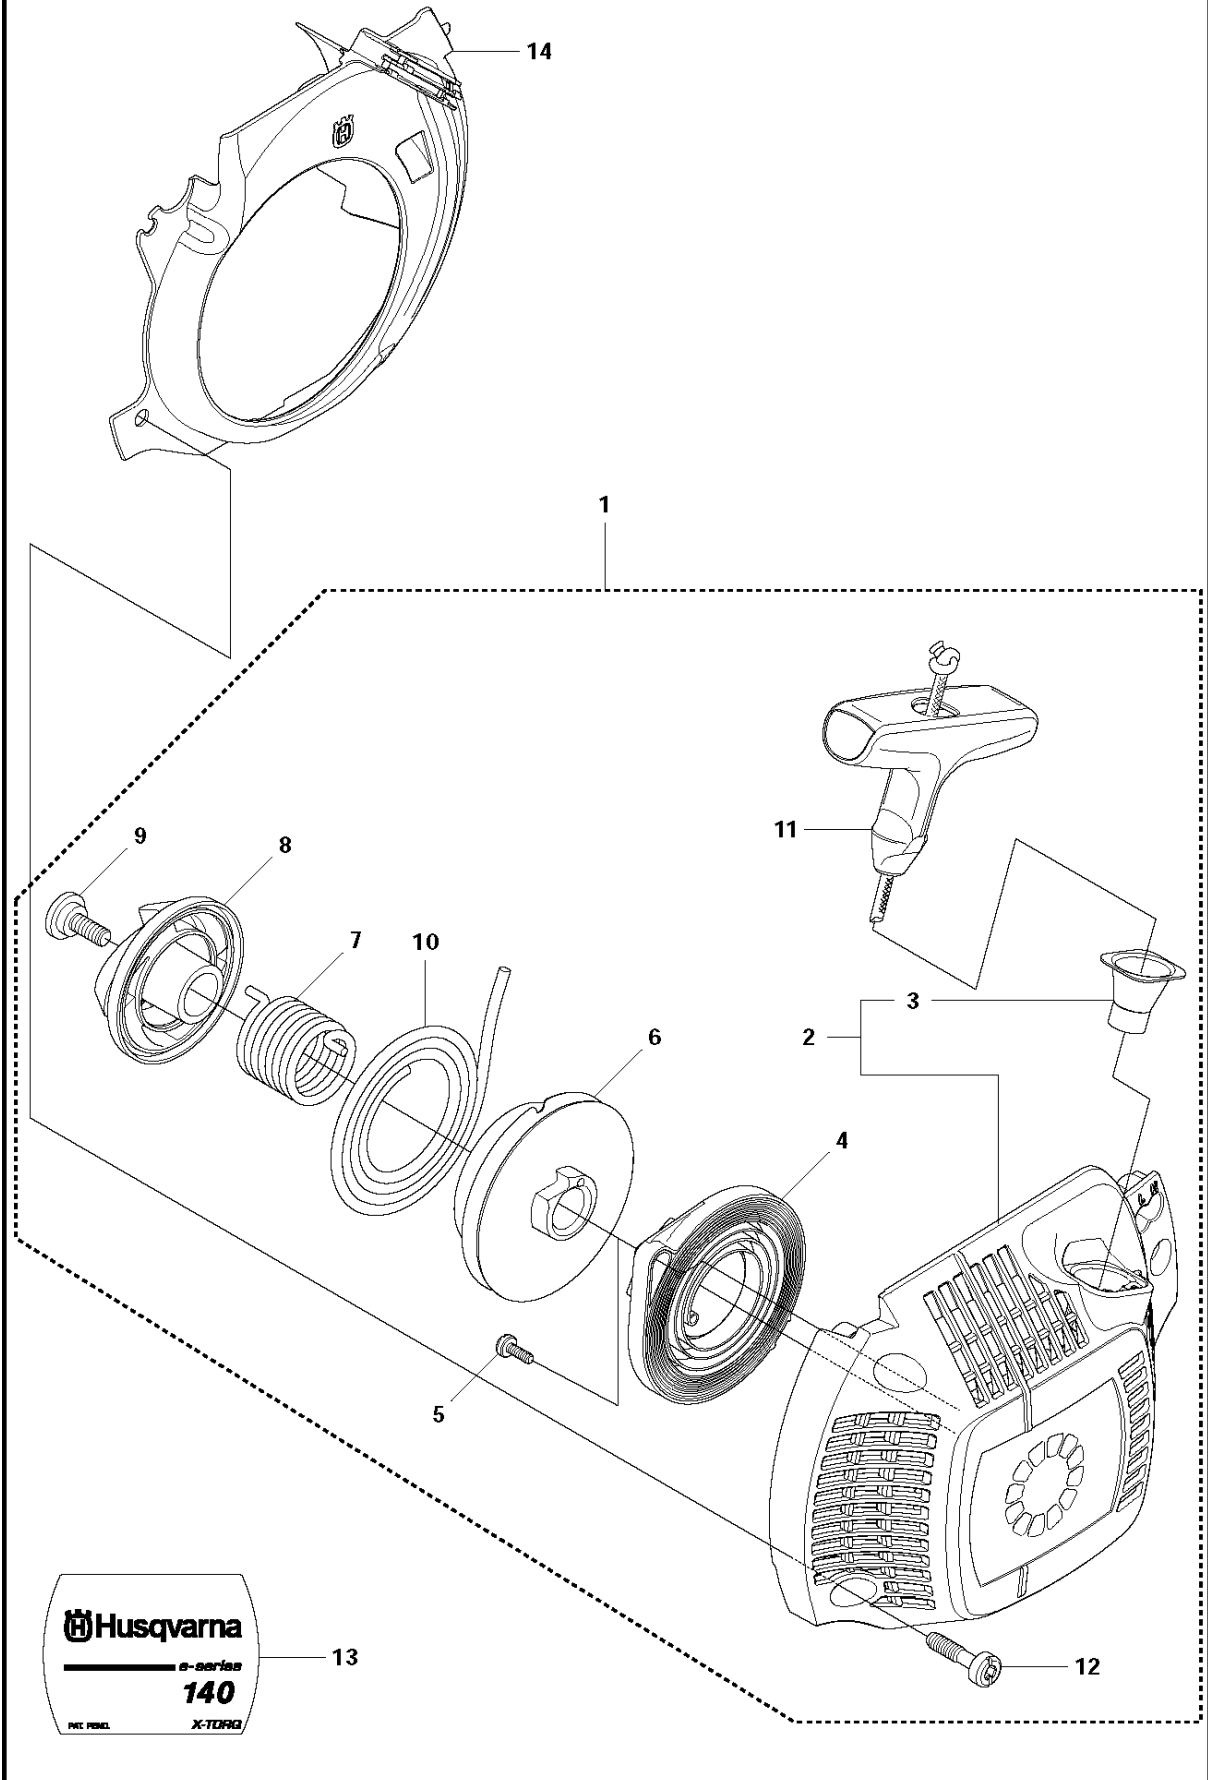

D1 140e
STARTER

STARTER

140 E from 2012-01 -

Ref	Part No	Description	Remark	QTY KIT	
1	544 28 70-02	STARTER ASSY			
2	544 28 69-01	STARTER HOUSING		1	1
3	537 28 32-01	REINFORCEMENT SLEEVE		1	1
4	540 05 75-02	SPRING CASSETTE ASSY		1	1
5	503 21 28-10	SCREW CCRPANT		2	1
6	537 42 32-01	STARTER PULLEY		1	1
7	505 64 73-01	SPRING		1	1
8	537 42 33-01	DRIVER		1	1
9	537 42 66-01	SCREW		1	1
10	505 30 51-25	STARTER CORD		1	1
11	537 23 25-01	STARTER HANDLE		1	1
12	503 21 73-21	SCREW		4	1
13	544 46 36-05	LABEL		1	
14	544 19 71-02	AIR CONDUCTOR		1