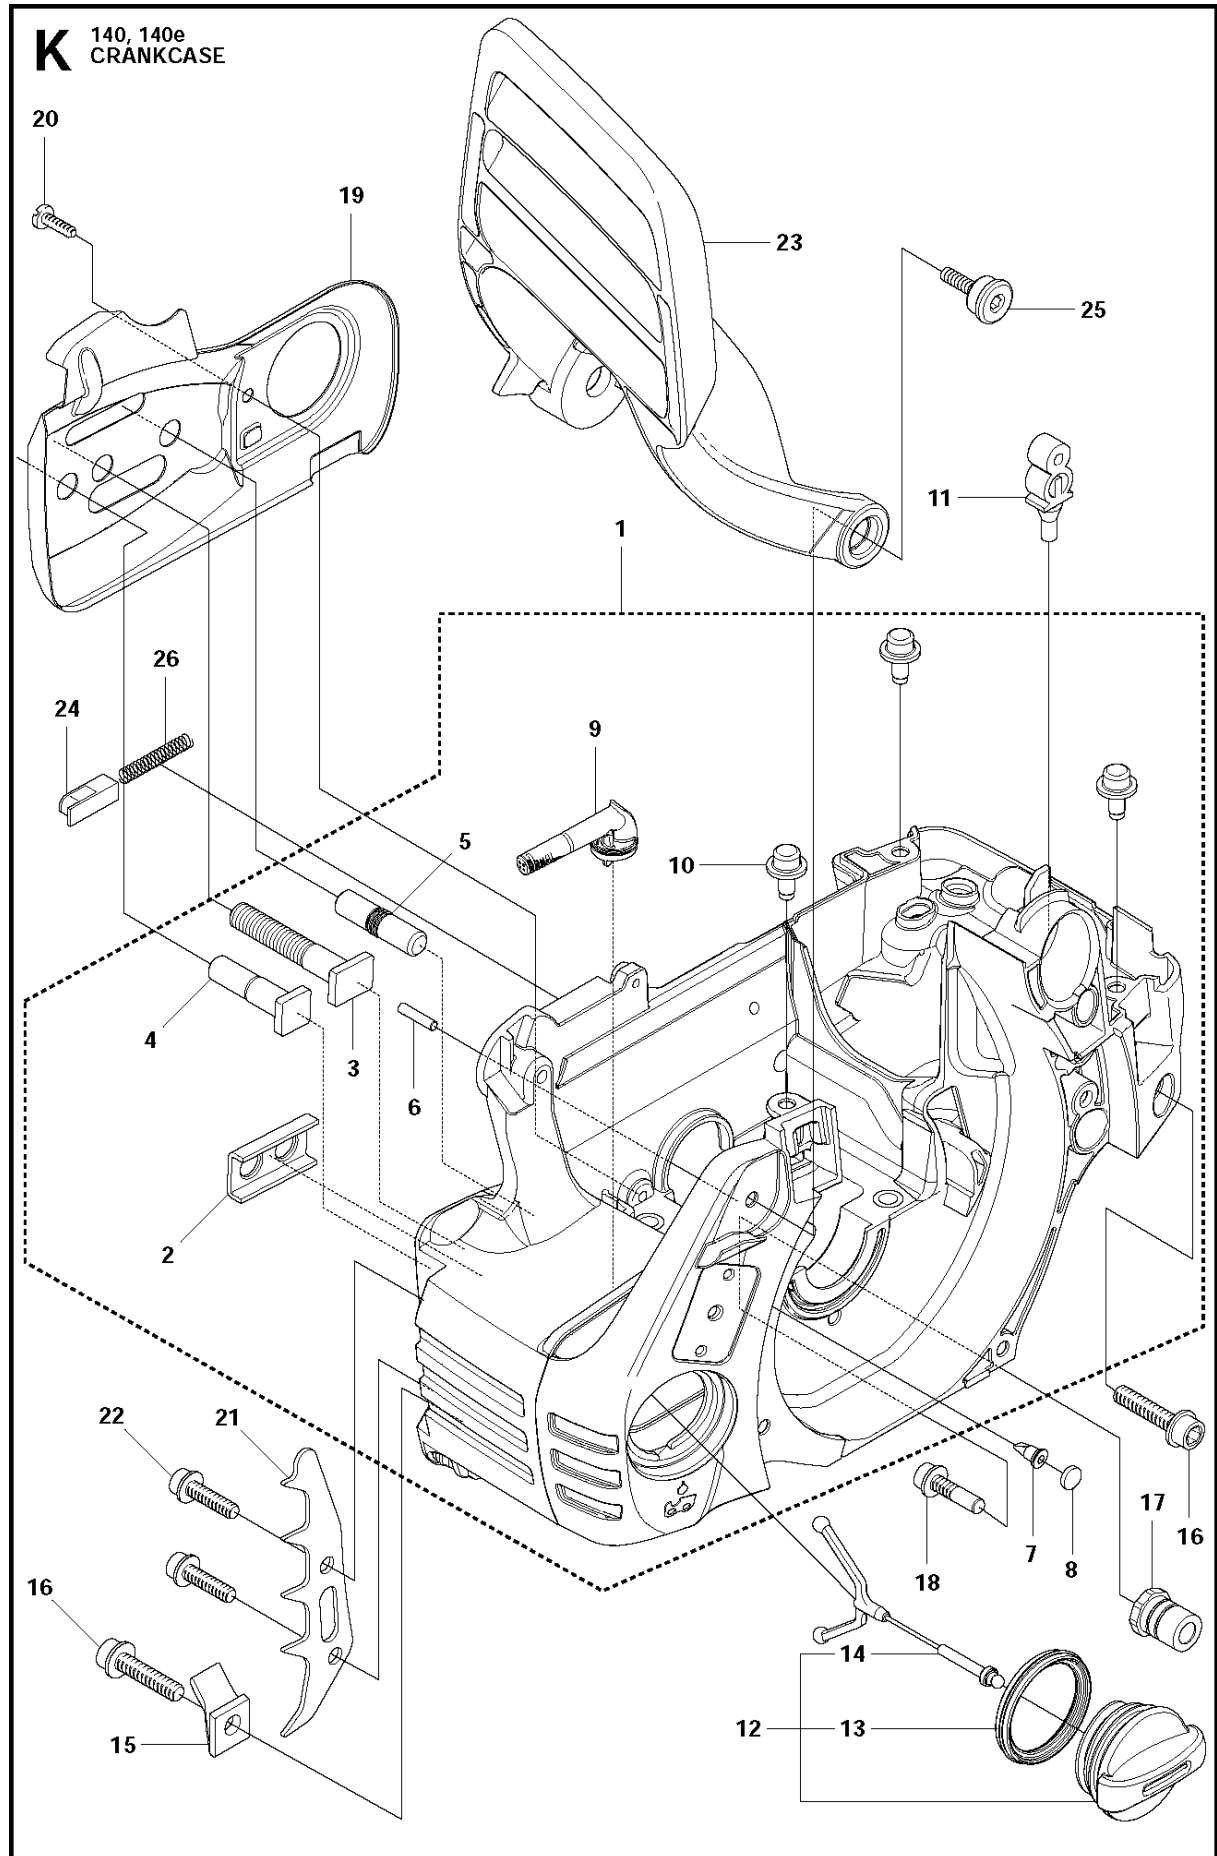

CRANKCASE

140 E from 2012-01 -

Ref	Part No	Description	Remark	QTY	KIT
1	544 93 25-03	CRANKCASE ASSY		1	
2	503 87 58-02	STIFFENING PLATE		1	1
3	503 87 54-02	BAR BOLT		1	1
4	537 33 46-01	BAR BOLT		1	1
5	544 03 64-01	BAR BOLT		1	1
6	503 24 09-05	NEEDLE ROLLER		1	1
7	530 02 61-19	CHECK VALVE		1	1
8	537 40 35-01	FILTER		1	1
9	544 08 33-01	OIL SCREEN		1	1
10	544 33 16-01	GUIDE PIN		3	1
11	503 86 93-01	CARBURETTOR		1	
12	544 11 12-01	TANK CAP ASSY		1	
13	537 21 50-01	SEALING		1	12
14	503 57 89-01	HOLDER		1	12
15	503 88 63-01	PIN		1	
16	503 21 88-76	SCREW IHSC T		2	
17	501 00 76-01	LATERAL SUPPORT		1	
18	503 21 51-03	SCREW IHSC T		1	
19	544 28 46-01	CHAIN GUIDE PLATE		1	
20	503 21 70-10	SCREW CCRPANT		1	
21	544 28 65-01	INDRE BARKSTØD		1	
22	503 21 75-20	SCREW IHSCFT		2	
23	544 25 15-01	HAND GUARD		1	
24	503 89 24-01	LOCK		1	
25	503 89 30-01	SCREW		2	
26	503 43 65-01	POSITION SPRING		1