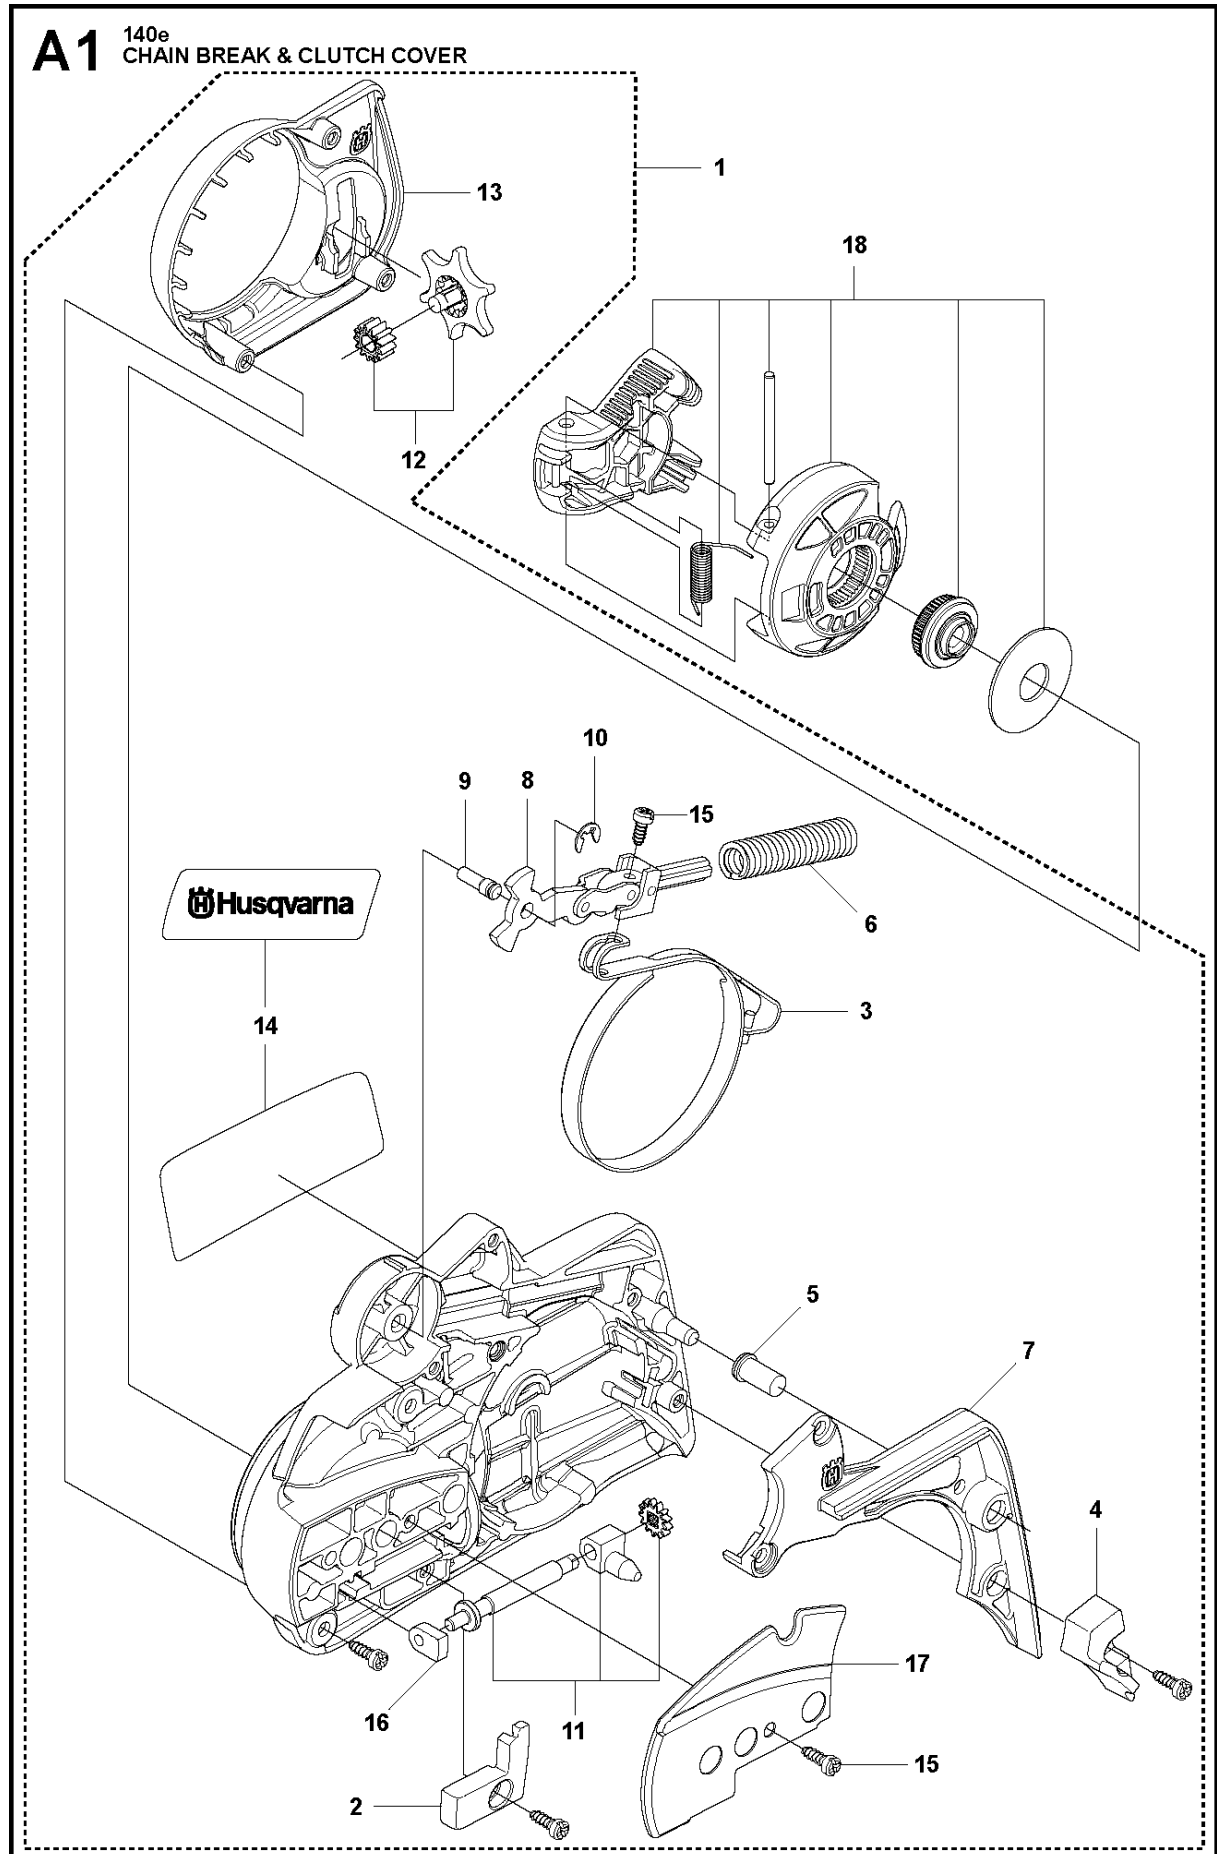

CHAIN BRAKE & CLUTCH COVER

140 E from 2012-01 -

Ref	Part No	Description	Remark	QTY	KIT
1	544 19 49-05	CLUTCH COVER ASSY		1	
2	504 54 28-01	COVER LID		1	1
3	544 30 60-01	BRAKE BAND ASSY		1	1
4	544 25 31-01	WEAR PROTECTION		1	1
5	503 85 52-01	GUIDE BUSHING		1	1
6	505 89 26-01	BRAKE SPRING		1	1
7	544 24 85-01	COVER LID		1	1
8	503 89 08-02	KNEE JOINT ASSY		1	1
9	503 89 29-01	PIN KNEE-JOINT		1	1
10	735 31 08-20	E-CLIP		1	1
11	537 39 29-01	SCREW		1	1
12	537 34 72-01	CHAIN TENSIONER		1	1
13	537 39 26-01	HEAT PROTECTOR		1	1
14	544 35 75-01	LABEL		1	1
15	503 21 70-10	SCREW CCRPANT		5	1
16	525 35 43-01	BEARING SLEEVE		1	1
17	505 32 10-01	WEAR PLATE		1	1
18	537 34 78-01	KNOB		1