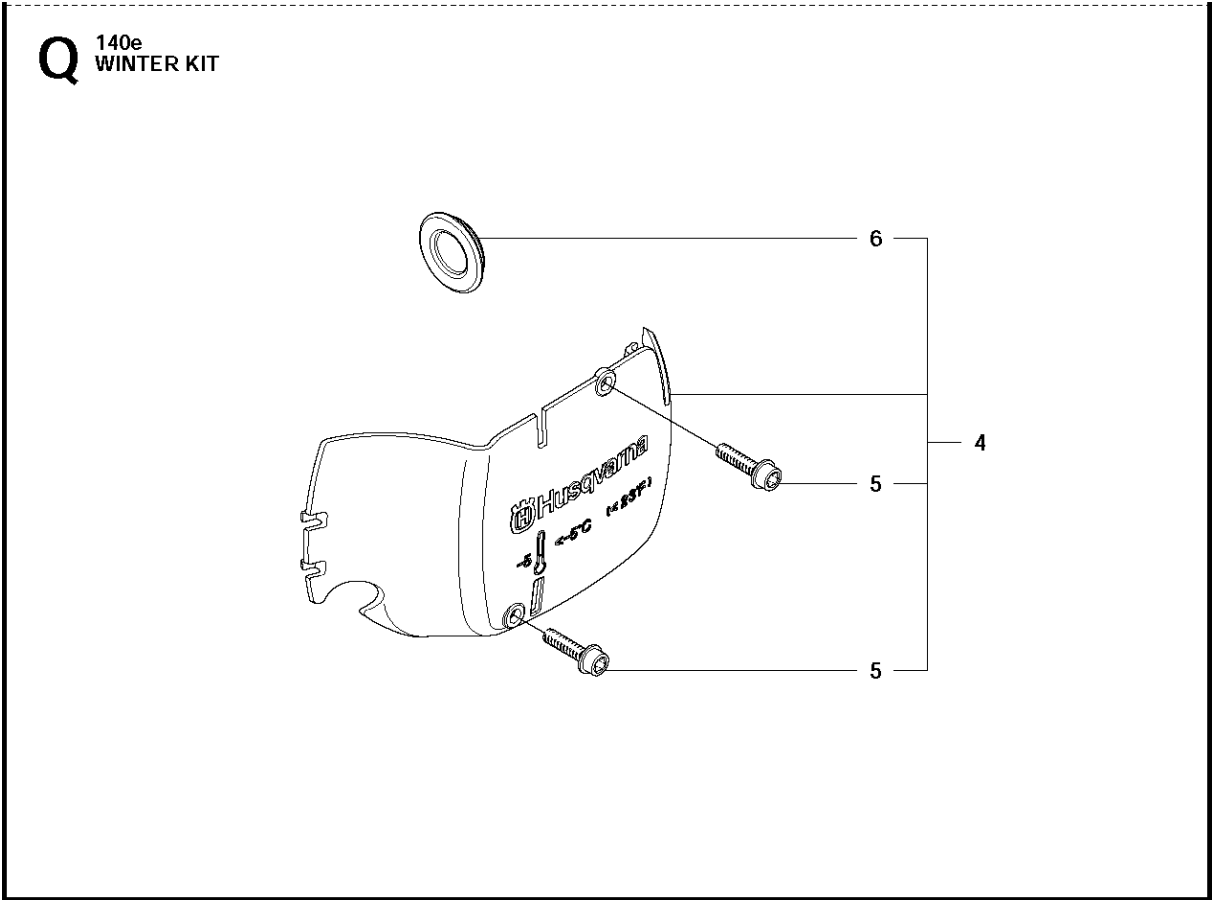

WINTER KIT

140 E from 2012-01 -

Ref	Part No	Description	Remark	QTY	KIT
4	505 45 04-02	WINTER KIT		1	
5	503 21 70-16	SCREW CCRPANT		2	4
6	503 40 59-01	WINTER PLUG		1	4