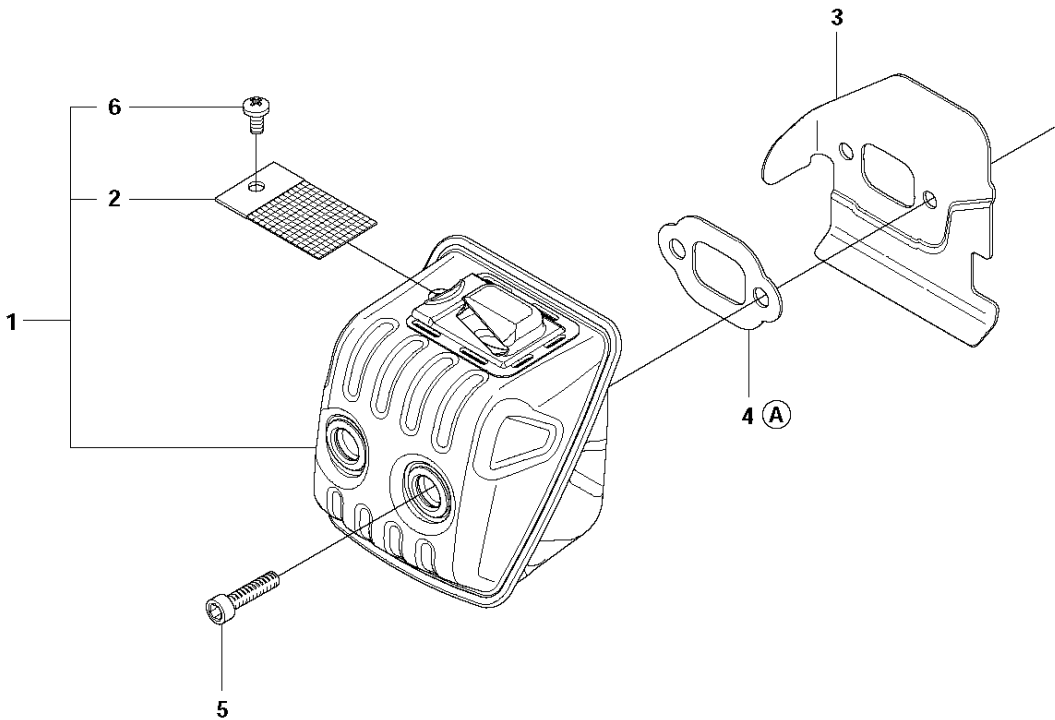

F 140, 140e
MUFFLER

7
Ⓐ 504 79 40-01
Set of gaskets

MUFFLER

140 E from 2012-01 -

Ref	Part No	Description	Remark	QTY	KIT
1	544 14 77-02	MUFFLER ASSY		1	
2	579 75 33-01	SCREEN		1	1
3	501 32 31-01	HEAT DEFLECTOR		1	
4	579 75 31-01	GASKET		1	7
5	725 53 68-55	SCREW IHSCM		2	
6	724 12 87-59	SCREW CRPANM		1	1
7	504 79 40-01	GASKET		1