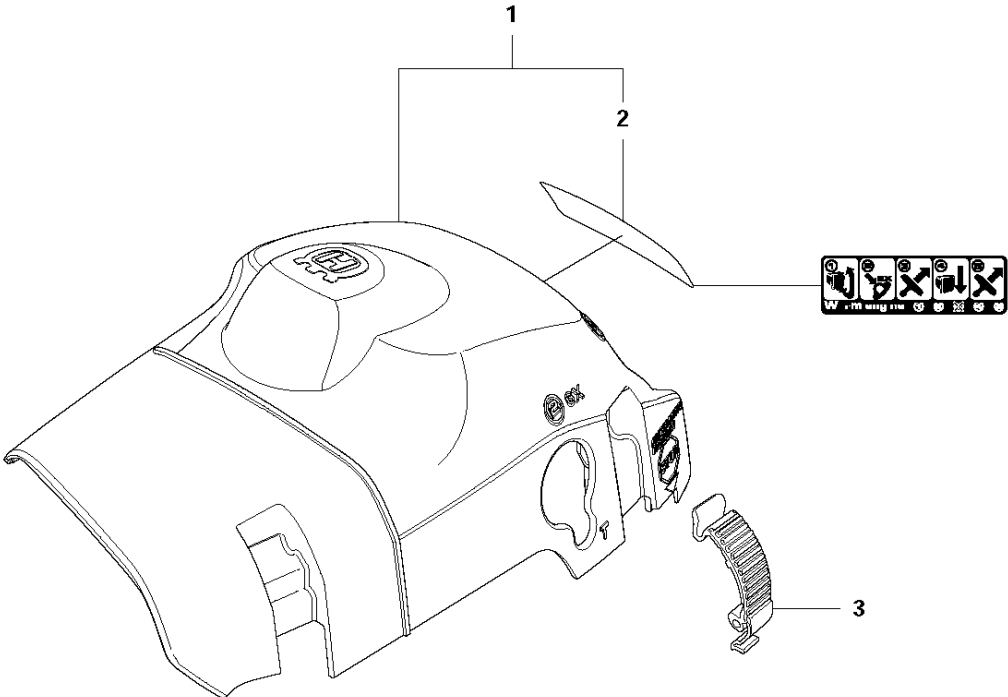

C 140, 140e
CYLINDER COVER

CYLINDER COVER

140 E from 2012-01 -

Ref	Part No	Description	Remark	QTY	KIT
1	504 79 02-01	CYLINDER COVER ASSY		1	
2	522 73 60-01	LABEL		1	1
3	503 89 47-01	SNAP		3