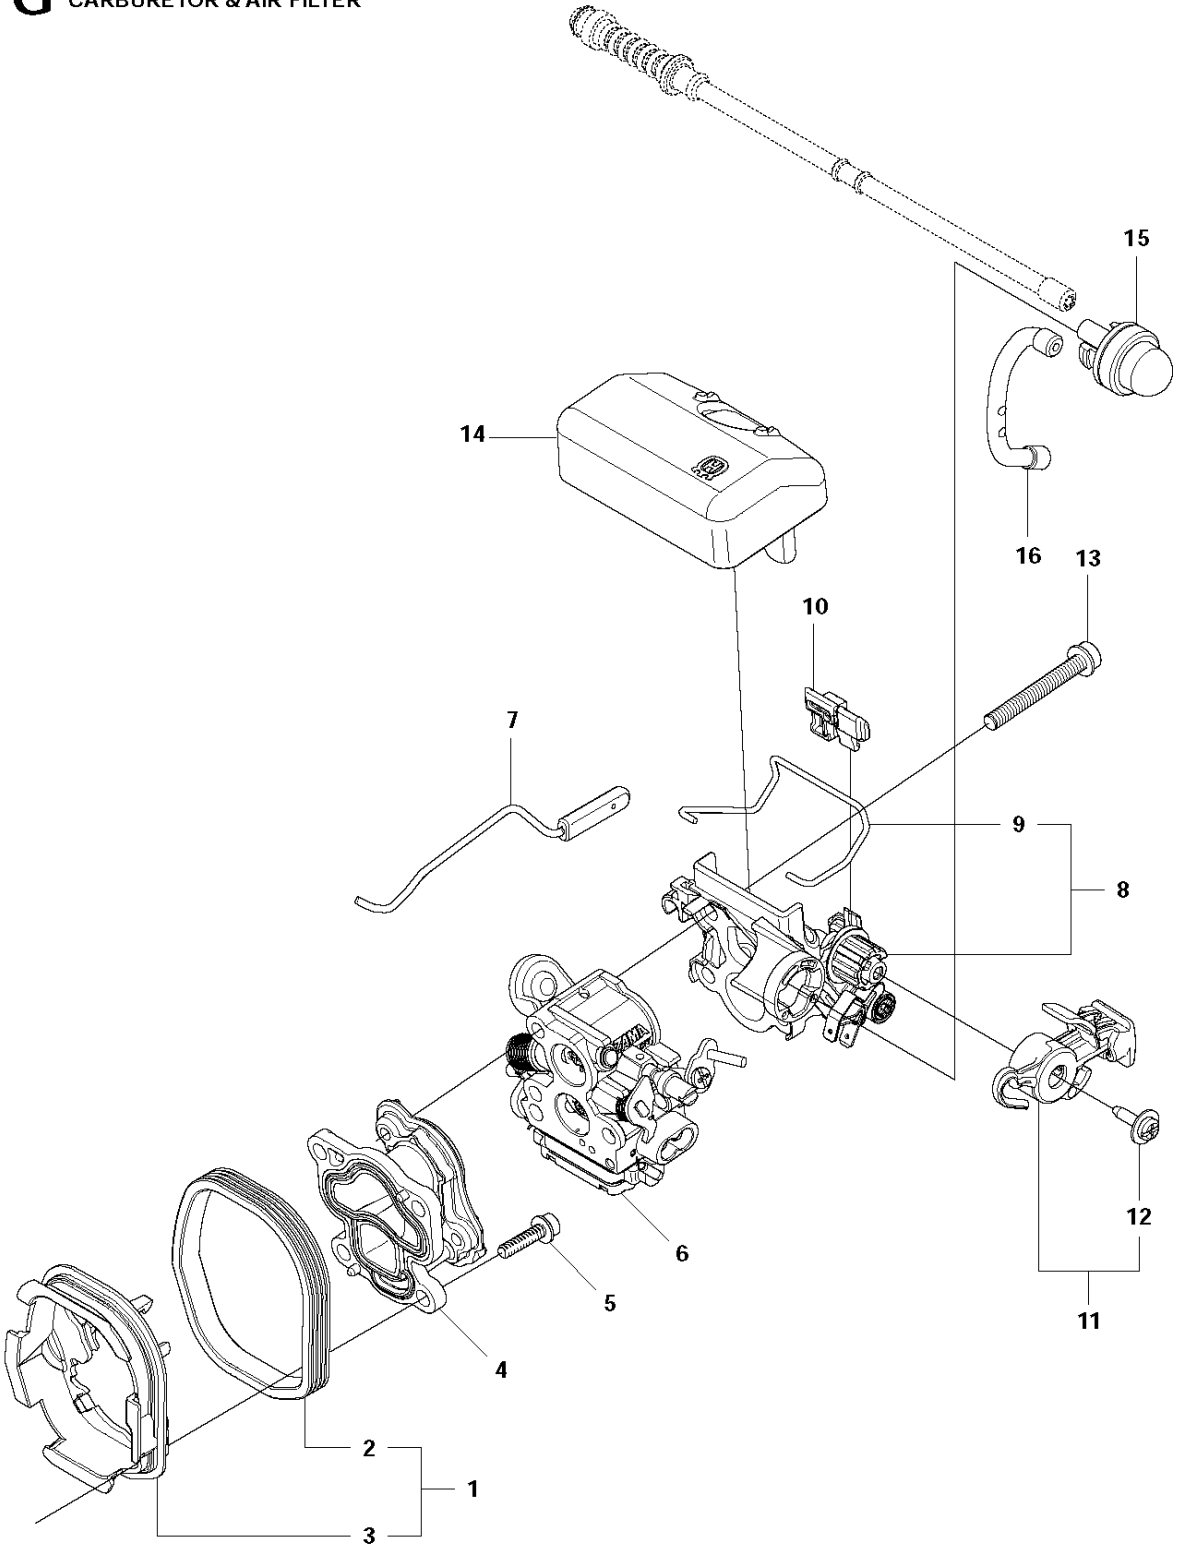

G 140, 140e
CARBURETOR & AIR FILTER

CARBURETOR & AIR FILTER

140 E from 2012-01 -

Ref	Part No	Description	Remark	QTY KIT	
1	504 72 47-01	INSULATION WALL		1	
2	504 72 45-01	INSULATION WALL		1	1
3	504 72 44-01	INSULATION WALL		1	1
4	504 20 12-01	INLET PIPE		1	
5	503 20 02-16	SCREW IHSCFM		4	
6	506 45 05-01	CARBURETTOR		1	
7	544 28 44-01	THROTTLE ROD ASSY		1	
8	544 97 64-01	FILTER HOLDER		1	
9	544 39 26-01	SHACKLE		1	8
10	504 71 25-01	GUIDE		1	
11	544 84 43-02	CONTROL		1	
12	544 97 66-01	SCREW		1	11
13	503 20 02-40	SCREW IHSCFM		3	
14	544 80 54-02	AIR FILTER	44 MICRON	1	
14	544 80 54-03	AIR FILTER	FELT	1	
15	503 93 66-01	PRIMER HOUSING		1	
16	544 40 19-01	HOSE		1