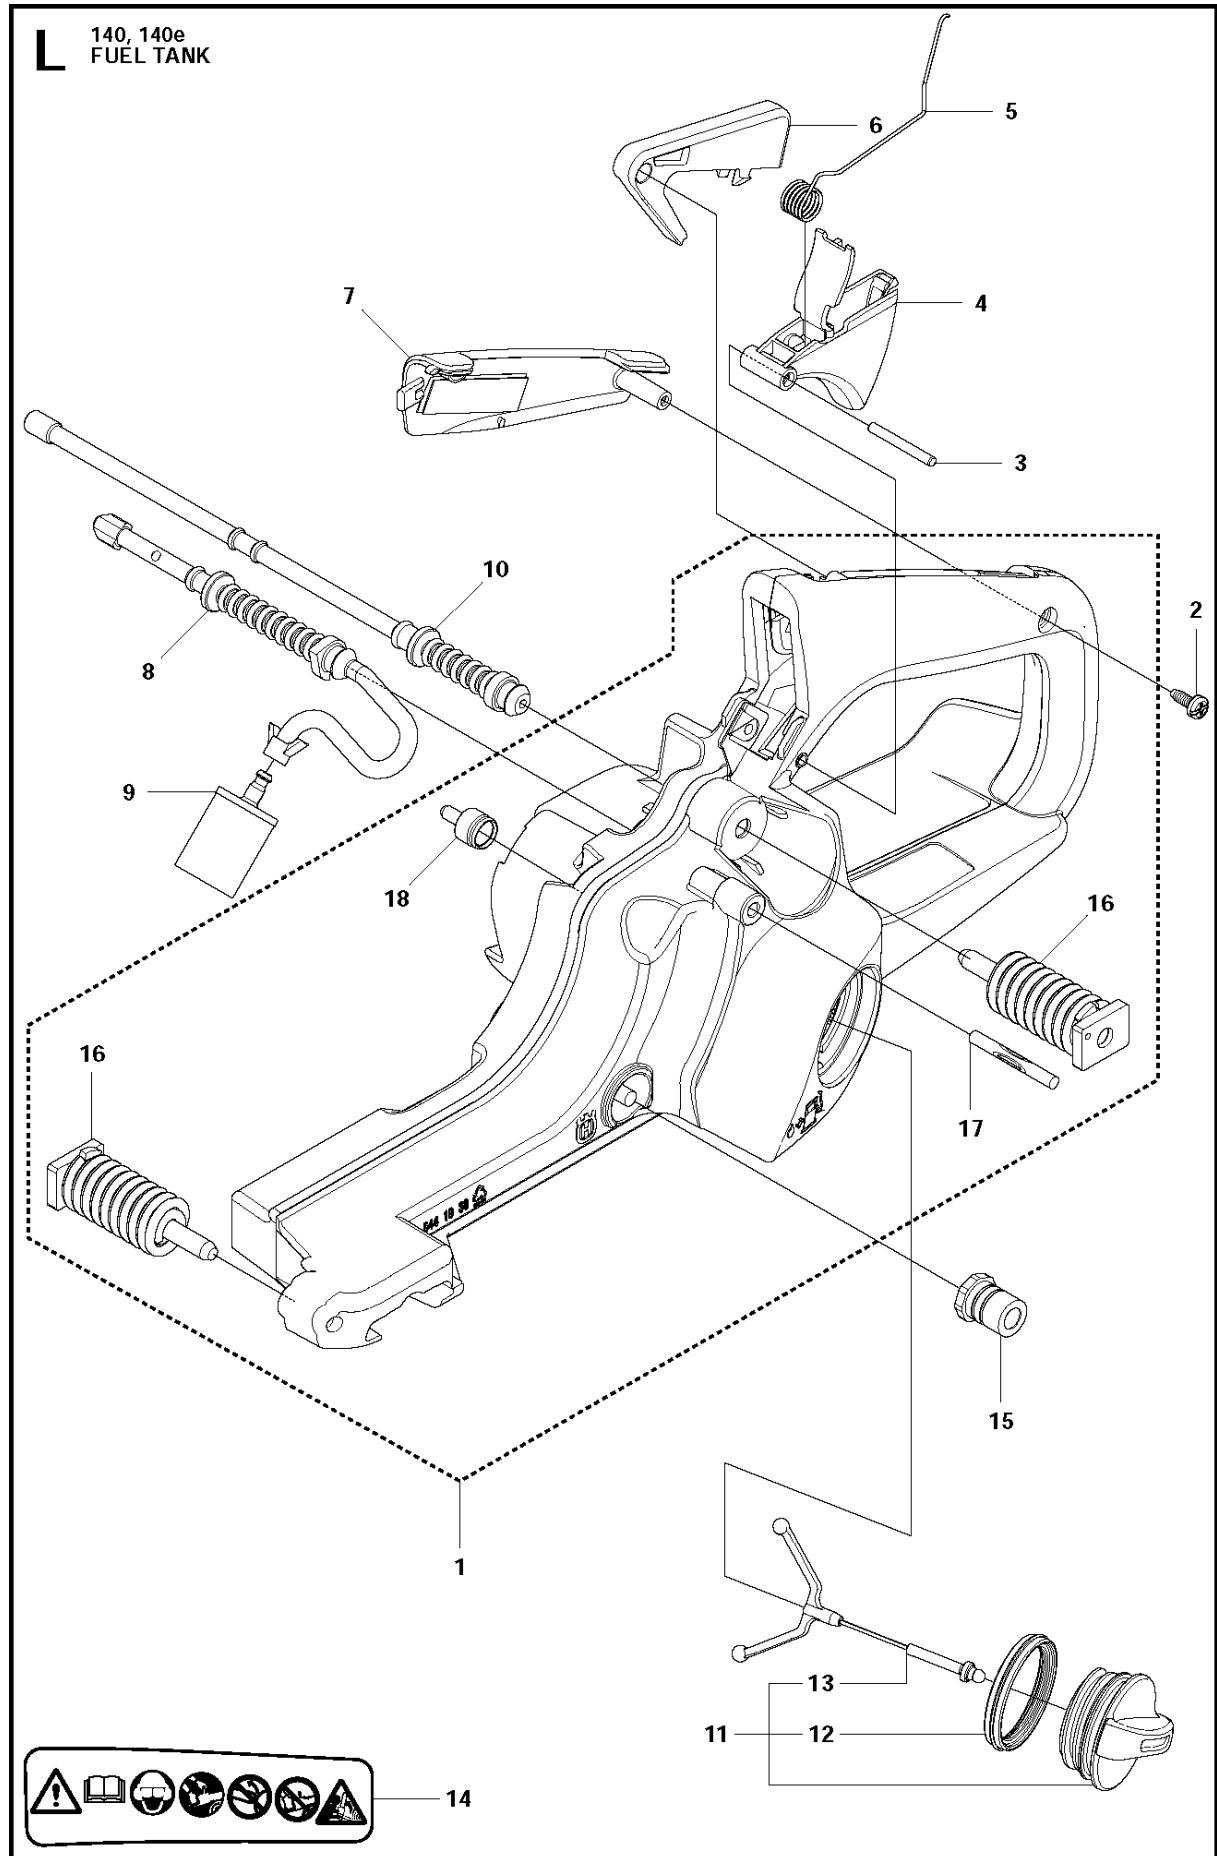

FUEL TANK

140 E from 2012-01 -

Ref	Part No	Description	Remark	QTY	KIT
1	544 19 38-07	FUEL TANK		1	
2	503 21 28-10	SCREW CCRPANT		1	
3	720 18 25-20	PARALLEL PIN		1	
4	544 96 85-01	THROTTLE CONTROL		1	
5	544 09 99-01	SPRING		1	
6	544 28 41-01	THROTTLE LOCKOUT		1	
7	544 28 49-01	HANDLE INSERT		1	
8	544 12 86-01	FUEL HOSE		1	
9	503 44 32-01	FILTER		1	
10	544 12 97-01	RETURN HOSE		1	
11	544 11 12-01	TANK CAP ASSY		1	
12	537 21 50-01	SEALING		1	11
13	503 57 89-01	HOLDER		1	11
14	544 37 50-01	LABEL		1	
15	501 00 76-01	LATERAL SUPPORT		1	
16	504 79 56-01	ANTIVIBRATION ELEMENT		2	1
17	721 12 63-39	GROOVED PIN		1	1
18	537 35 95-01	TANK VENT ASSY		1	1