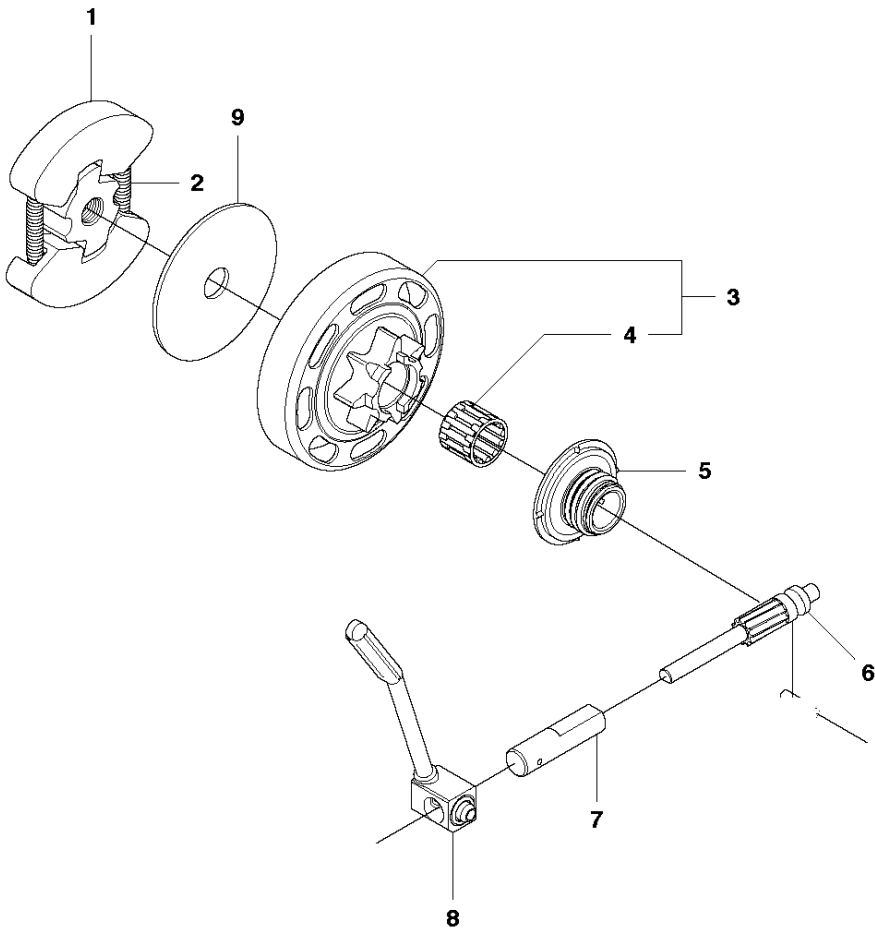

B 140, 140e
CLUTCH & OIL PUMP

CLUTCH & OIL PUMP

140 E from 2012-01 -

Ref	Part No	Description	Remark	QTY	KIT
1	530 01 49-49	CLUTCH		1	
2	530 09 41-88	SPRING		1	1
3	578 25 71-01	CLUTCH DRUM ASSY		1	
4	503 53 92-01	NEEDLE BEARING		1	3
5	544 21 24-02	WORM GEAR		1	
6	540 05 79-01	PUMP PISTON		1	
7	537 15 48-01	PUMP CYLINDER		1	
8	544 08 42-01	OIL HOSE		1	
9	530 01 56-11	WASHER		1