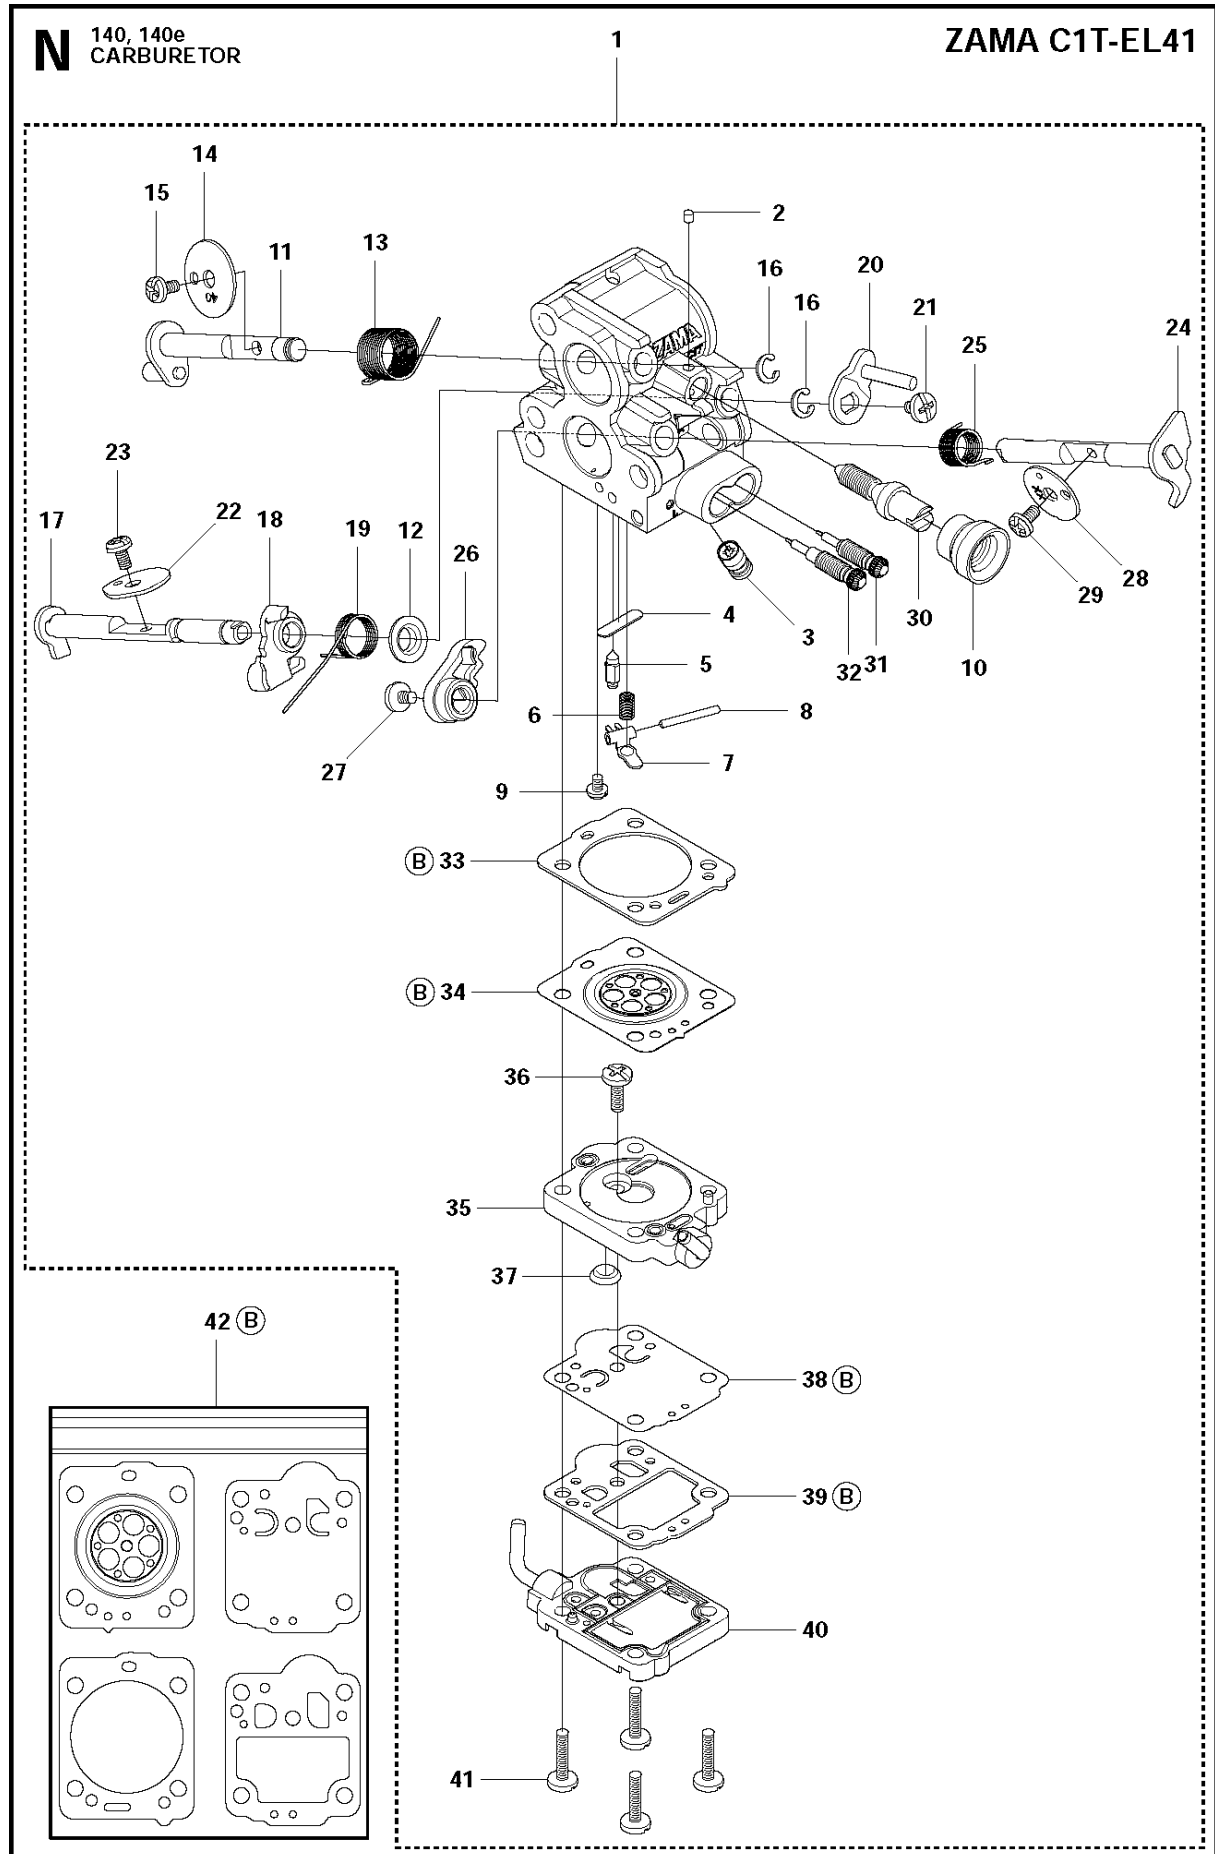

# SPARE PARTS LIST

CHAIN SAWS

140 E from 2012-01 -

**P** 140, 140e  
ACCESSORIES

## ACCESSORIES

140 E from 2012-01 -

Ref	Part No	Description	Remark	QTY KIT
1	503 55 85-04	TOOL		1

## CARBURETOR

140 E from 2012-01 -

Ref	Part No	Description	Remark	QTY	KIT
1	506 45 05-01	CARBURETTOR		1	
2	503 48 11-01	PIECE		1	1
3	504 02 40-01	NOZZLE ASSY		1	1
4	503 53 56-01	PLUG WELCH		1	1
5	503 47 97-01	VALVE		1	1
6	537 02 03-01	SPRING		1	1
7	503 66 59-01	LEVER		1	1
8	503 48 00-01	PIN RETAINING SCREW		1	1
9	504 02 41-01	SCREW		1	1
10	505 53 52-01	HUB CAP		1	1
11	504 02 61-01	SHAFT ASSY		1	1
12	505 11 07-01	COLLAR		1	1
13	504 02 85-01	SPRING		1	1
14	504 02 75-01	VALVE		1	1
15	503 48 18-01	SCREW		2	1
16	504 02 67-01	CIRCLIP		2	1
17	504 02 62-01	SHAFT ASSY		1	1
18	540 05 37-01	LEVER		1	1
19	504 02 83-01	SPRING		1	1
20	504 02 63-01	LEVER		1	1
21	503 47 90-01	SCREW		2	1
22	504 02 74-01	VALVE		1	1
23	503 48 18-01	SCREW		2	1
24	504 02 60-01	SHAFT ASSY		1	1
25	504 02 84-01	SPRING		1	1
26	544 98 31-01	LEVER		1	1
27	503 47 90-01	SCREW		2	1
28	504 02 76-01	VALVE		1	1
29	503 47 92-01	SCREW		1	1
30	504 02 73-01	SCREW		1	1
31	504 90 92-01	SCREW		1	1
32	504 02 81-01	SCREW		1	1
33	504 02 43-01	GASKET		1	1, 42
34	504 02 45-01	DIAPHRAGM		1	1, 42
35	504 02 46-01	BODY		1	1
36	504 02 82-01	SCREW		1	1
37	504 02 50-01	STRAINER		1	1
38	504 02 56-01	DIAPHRAGM		1	1, 42
39	504 02 57-01	GASKET		1	1, 42
40	504 02 59-01	COVER		1	1
41	504 02 78-01	SCREW		4	1
42	504 02 86-01	GASKET KIT		1	

## CLUTCH &amp; OIL PUMP

140 E from 2012-01 -

Ref	Part No	Description	Remark	QTY	KIT
1	530 01 49-49	CLUTCH		1	
2	530 09 41-88	SPRING		1	1
3	578 25 71-01	CLUTCH DRUM ASSY		1	
4	503 53 92-01	NEEDLE BEARING		1	3
5	544 21 24-02	WORM GEAR		1	
6	540 05 79-01	PUMP PISTON		1	
7	537 15 48-01	PUMP CYLINDER		1	
8	544 08 42-01	OIL HOSE		1	
9	530 01 56-11	WASHER		1	