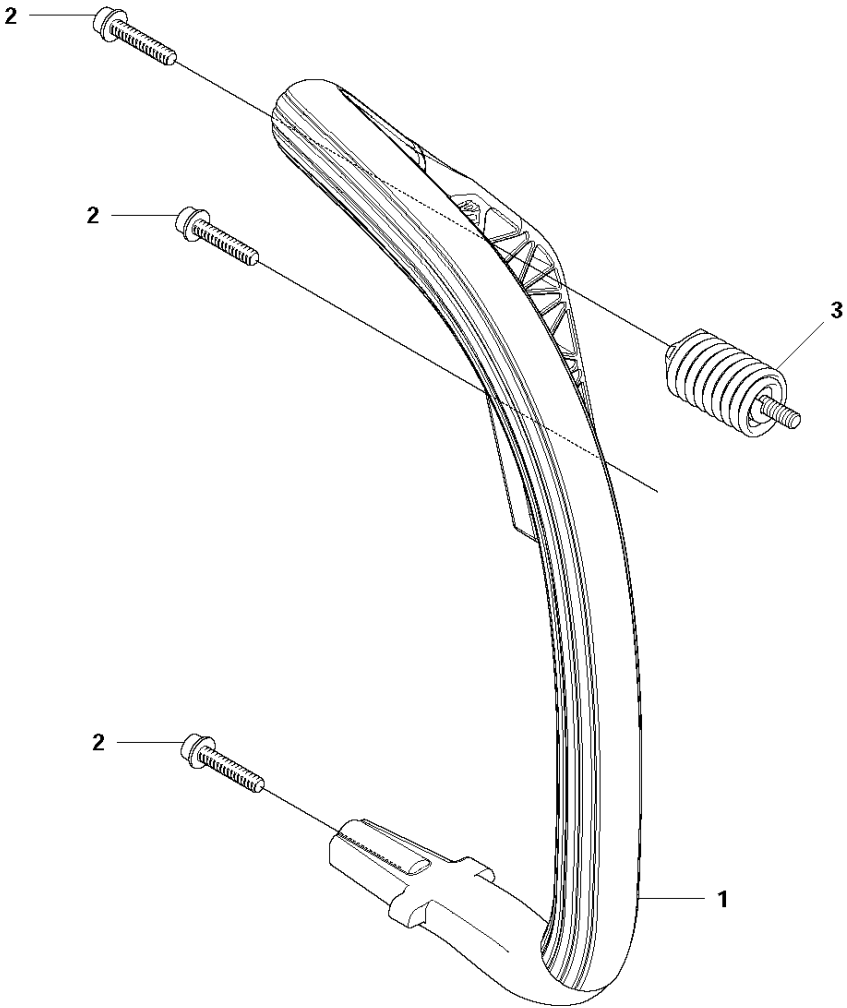

M 140, 140e
HANDLE

HANDLE

140 E from 2012-01 -

Ref	Part No	Description	Remark	QTY KIT
1	544 28 40-01	FRONT HANDLE		1
2	503 21 88-76	SCREW IHST		3
3	503 89 83-01	ANTIVIBRATION ELEMENT		1