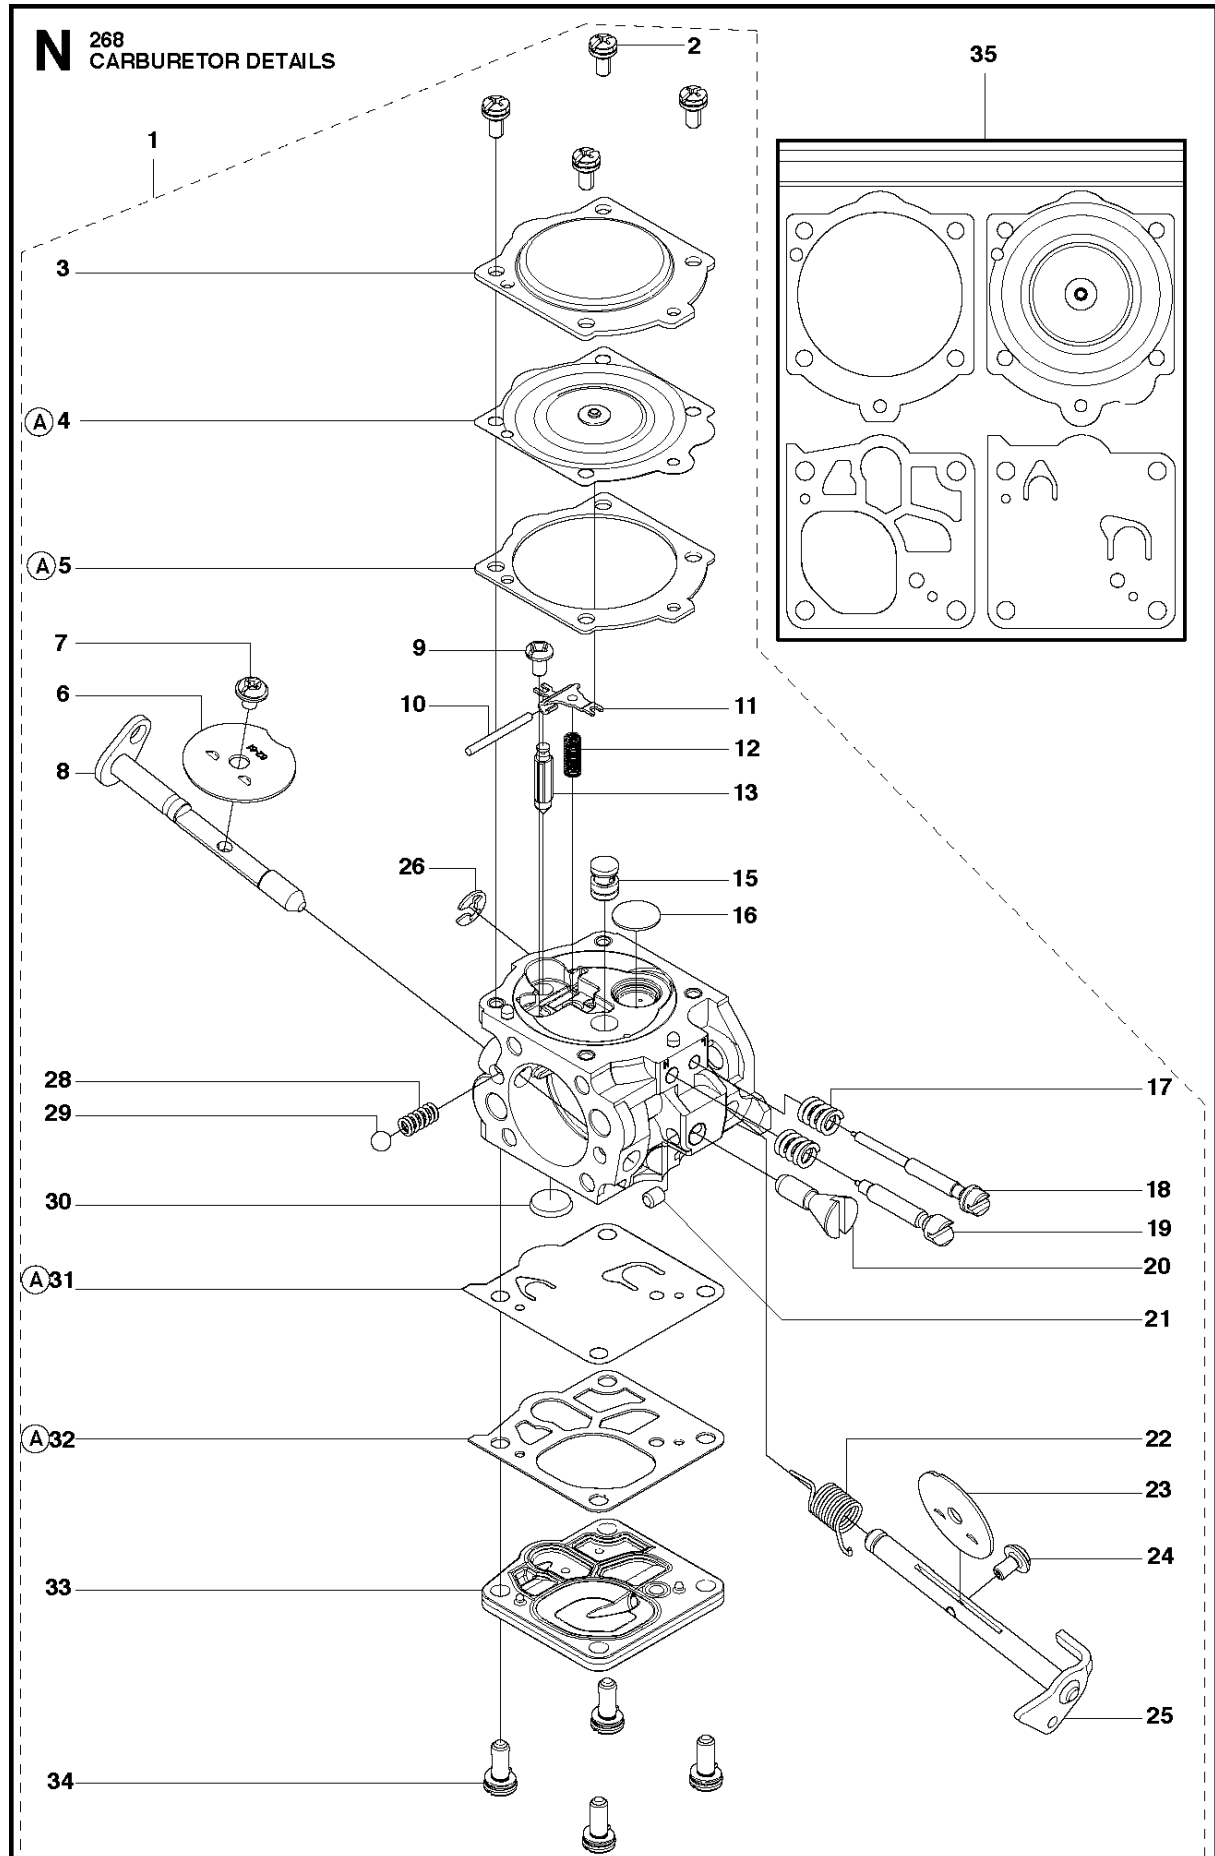

CARBURETOR DETAILS

268, 2018-06

Ref	Part No	Description	Remark	QTY	KIT
1	574 33 16-01	CARBURETTOR		1	
2	503 10 87-01	SCREW		4	1
3	505 31 67-02	COVER		1	1
4	503 63 58-01	DIAPHRAGM ASSY		1	1, 35
5	501 46 75-01	GASKET		1	1, 35
6	505 31 67-07	VALVE-CHOKE		1	1
7	537 00 34-01	SCREW		1	1
8	502 52 59-01	SHAFT ASSY		1	1
9	505 31 67-17	SCREW		1	1
10	505 31 67-31	PIN		1	1
11	505 31 67-34	LEVER		1	1
12	503 11 76-01	SPRING		1	1
13	503 11 70-01	NEEDLE VALVE		1	1
15	503 80 04-01	NOZZLE		1	1
16	503 57 41-01	PLUG		1	1
17	504 21 00-50	SPRING		2	1
18	503 48 37-01	NEEDLE IDLE SPEED	Low speed needle	1	1
19	502 52 65-01	NEEDLE	High speed needle	1	1
20	544 89 76-01	SCREW		1	1
21	503 80 05-01	PLUG		1	1
22	502 52 64-01	SPRING		1	1
23	574 33 17-01	VALVE		1	1
24	544 11 15-01	SCREW		1	1
25	502 52 58-01	SHAFT ASSY		1	1
28	503 11 77-01	SPRING		1	1
29	503 11 71-01	BALL		1	1
30	501 66 61-01	SCREEN		1	1
31	544 89 72-01	DIAPHRAGM PUMP		1	1, 35
32	503 11 72-01	GASKET		1	1, 35
33	503 59 58-01	COVER		1	1
34	503 11 75-01	SCREW		4	1
35	502 52 92-01	GASKET KIT	B2602-WJ, A = Set of Gasketes	1	
26	503 79 95-01	RETAINER RING		1	1