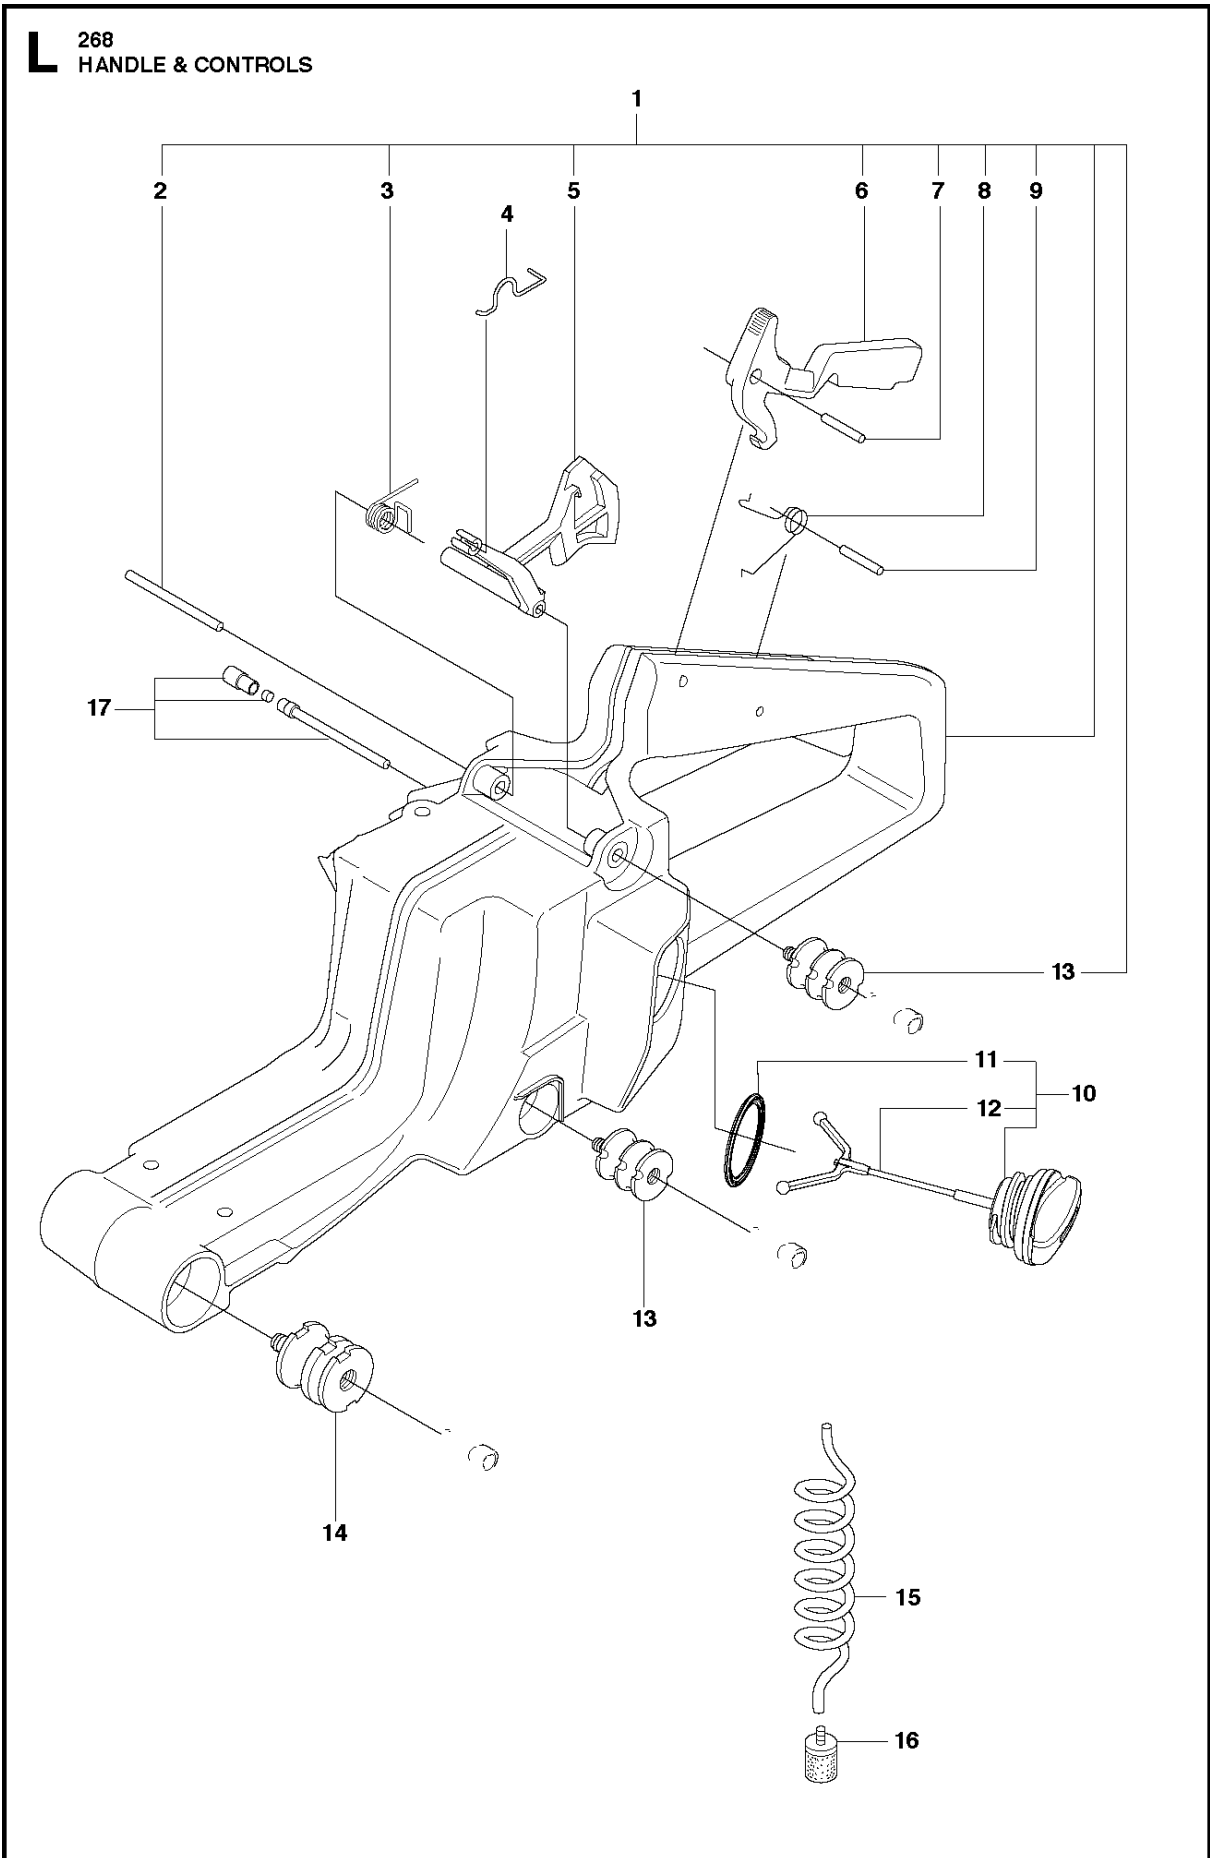

Ref	Part No	Description	Remark	QTY	KIT
1	501 69 90-10	FUEL TANK ASSY		1	
2	501 51 97-02	ROD		1	1
3	501 52 88-01	RECOIL SPRING		1	1
4	503 44 58-01	THROTTLE WIRE		1	
5	501 51 80-02	THROTTLE LEVER		1	1
6	501 51 81-02	THROTTLE LOCKOUT		1	1
7	721 42 12-26	SPRING PIN		1	1
8	501 42 41-01	SPRING		1	1
9	721 42 12-26	SPRING PIN		1	1
10	501 43 14-02	TANK CAP ASSY		1	
11	501 27 82-01	GASKET		1	
12	503 57 89-01	HOLDER		1	
13	501 77 34-01	ANTIVIBRATION ELEMENT	Soft, 2 pcs included in kit 1	4	1
13	501 62 87-01	ANTIVIBRATION ELEMENT	Hard	4	
14	501 77 35-01	ANTIVIBRATION ELEMENT	Soft	2	
14	501 69 94-01	ANTIVIBRATION ELEMENT	Hard	2	
15	581 75 62-01	FUEL HOSE		1	
16	503 44 32-01	FUEL FILTER		1	
17	501 62 96-01	TANK VENT		1