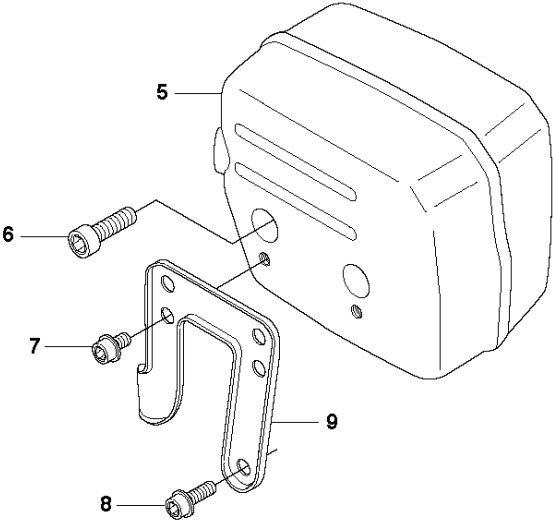

F 268
MUFFLER

MUFFLER

268, 2018-06

Ref	Part No	Description	Remark	QTY	KIT
1	503 59 92-06	MUFFLER ASSY	FF	1	
1	503 59 92-05	MUFFLER ASSY	DF	1	
2	724 12 87-59	SCREW CRPANM		1	1
3	503 66 91-01	SPARK ARRESTER SCREEN		1	1
5	503 47 69-01	MUFFLER ASSY		1	
6	725 53 70-55	SCREW IHSCM		2	
7	503 20 02-10	SCREW IHSCFM		2	
8	503 20 02-16	SCREW IHSCFM		1	
9	590 47 60-01	SUPPORT PLATE		1