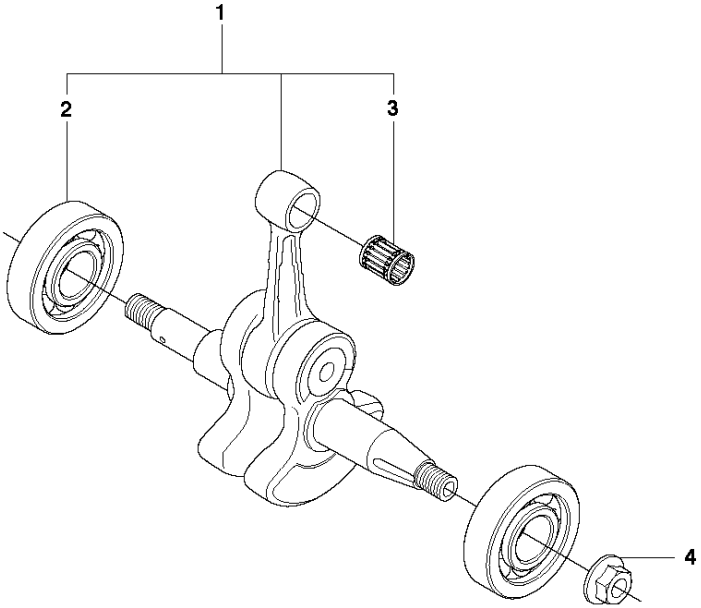

G 268
CARBURETOR & AIR FILTER

CARBURETOR & AIR FILTER

268, 2018-06

Ref	Part No	Description	Remark	QTY KIT
1	503 44 69-01	FILTER HOLDER		1
2	503 44 72-01	AIR FILTER		1
2	503 44 72-04	AIR FILTER		1
2	503 44 72-03	AIR FILTER		1
3	503 44 71-02	GASKET		1
4	503 44 67-01	FILTER HOLDER		1
5	503 21 27-16	SCREW CRPANT		4
6	503 44 68-01	FILTER HOLDER		2
7	503 20 03-12	SCREW IHSCFM		2
8	503 44 63-01	CONSOLE		1
9	503 49 69-01	SCREW		2
10	734 11 46-01	WASHER		2
11	503 44 65-71	FILTER HOLDER		1
12	503 44 51-01	GUIDE BUSHING		1
13	574 33 16-01	CARBURETTOR		1
14	501 29 64-02	GASKET		1
15	501 80 66-02	MANIFOLD		1
16	501 65 90-01	SEALING COLLAR		1
17	501 80 68-03	GASKET		1

H1 268
CYLINDER PISTON

CYLINDER PISTON

268, 2018-06

Ref	Part No	Description	Remark	QTY KIT	
1	544 22 29-02	CYLINDER ASSY	ø 50	1	
2	503 40 54-01	GASKET		1	
3	503 71 53-01	DECOMPRESSION VALVE		1	
4	501 51 54-01	SUPPORT		1	
5	503 21 60-25	SCREW		4	
6	503 23 51-08	SPARK PLUG		1	
7	501 51 22-04	GASKET		1	
8	544 22 39-03	PISTON ASSY	ø 50	1	1
9	503 28 90-17	PISTON RING		1	8, 1
10	737 43 12-00	SNAP RING		2	8, 1
11	577 57 24-01	NEEDLE BEARING		1	1

J 268
CRANKSHAFT

CRANKSHAFT

268, 2018-06

Ref	Part No	Description	Remark	QTY	KIT
1	503 61 33-71	CRANKSHAFT ASSY		1	
2	544 06 86-01	BALL BEARING		2	1
3	577 57 24-01	NEEDLE BEARING		1	1
4	503 22 04-01	NUT		1	