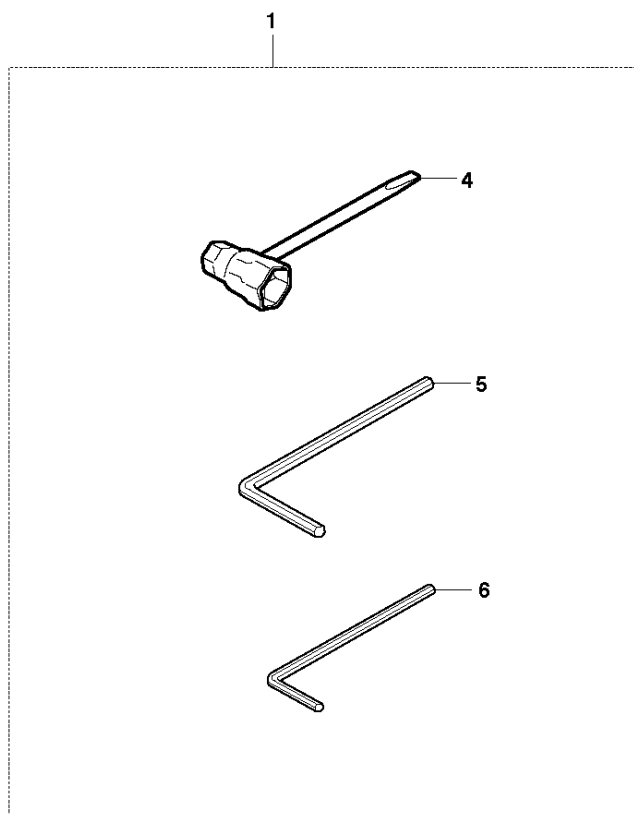

P Tillbehör
Accessories
Zubehöre
Accessoires
Accesorios

ACCESSORIES

268, 2018-06

Ref	Part No	Description	Remark	QTY	KIT
1	503 55 85-01	TOOL		1	
2	503 62 12-01	GREASE		1	
3	501 91 14-01	GREASE GUN		1	
4	501 69 17-01	COMBINATION WRENCH		1	1
5	503 55 86-02	SPANNER		1	1
6	503 55 86-01	SPANNER		1	1