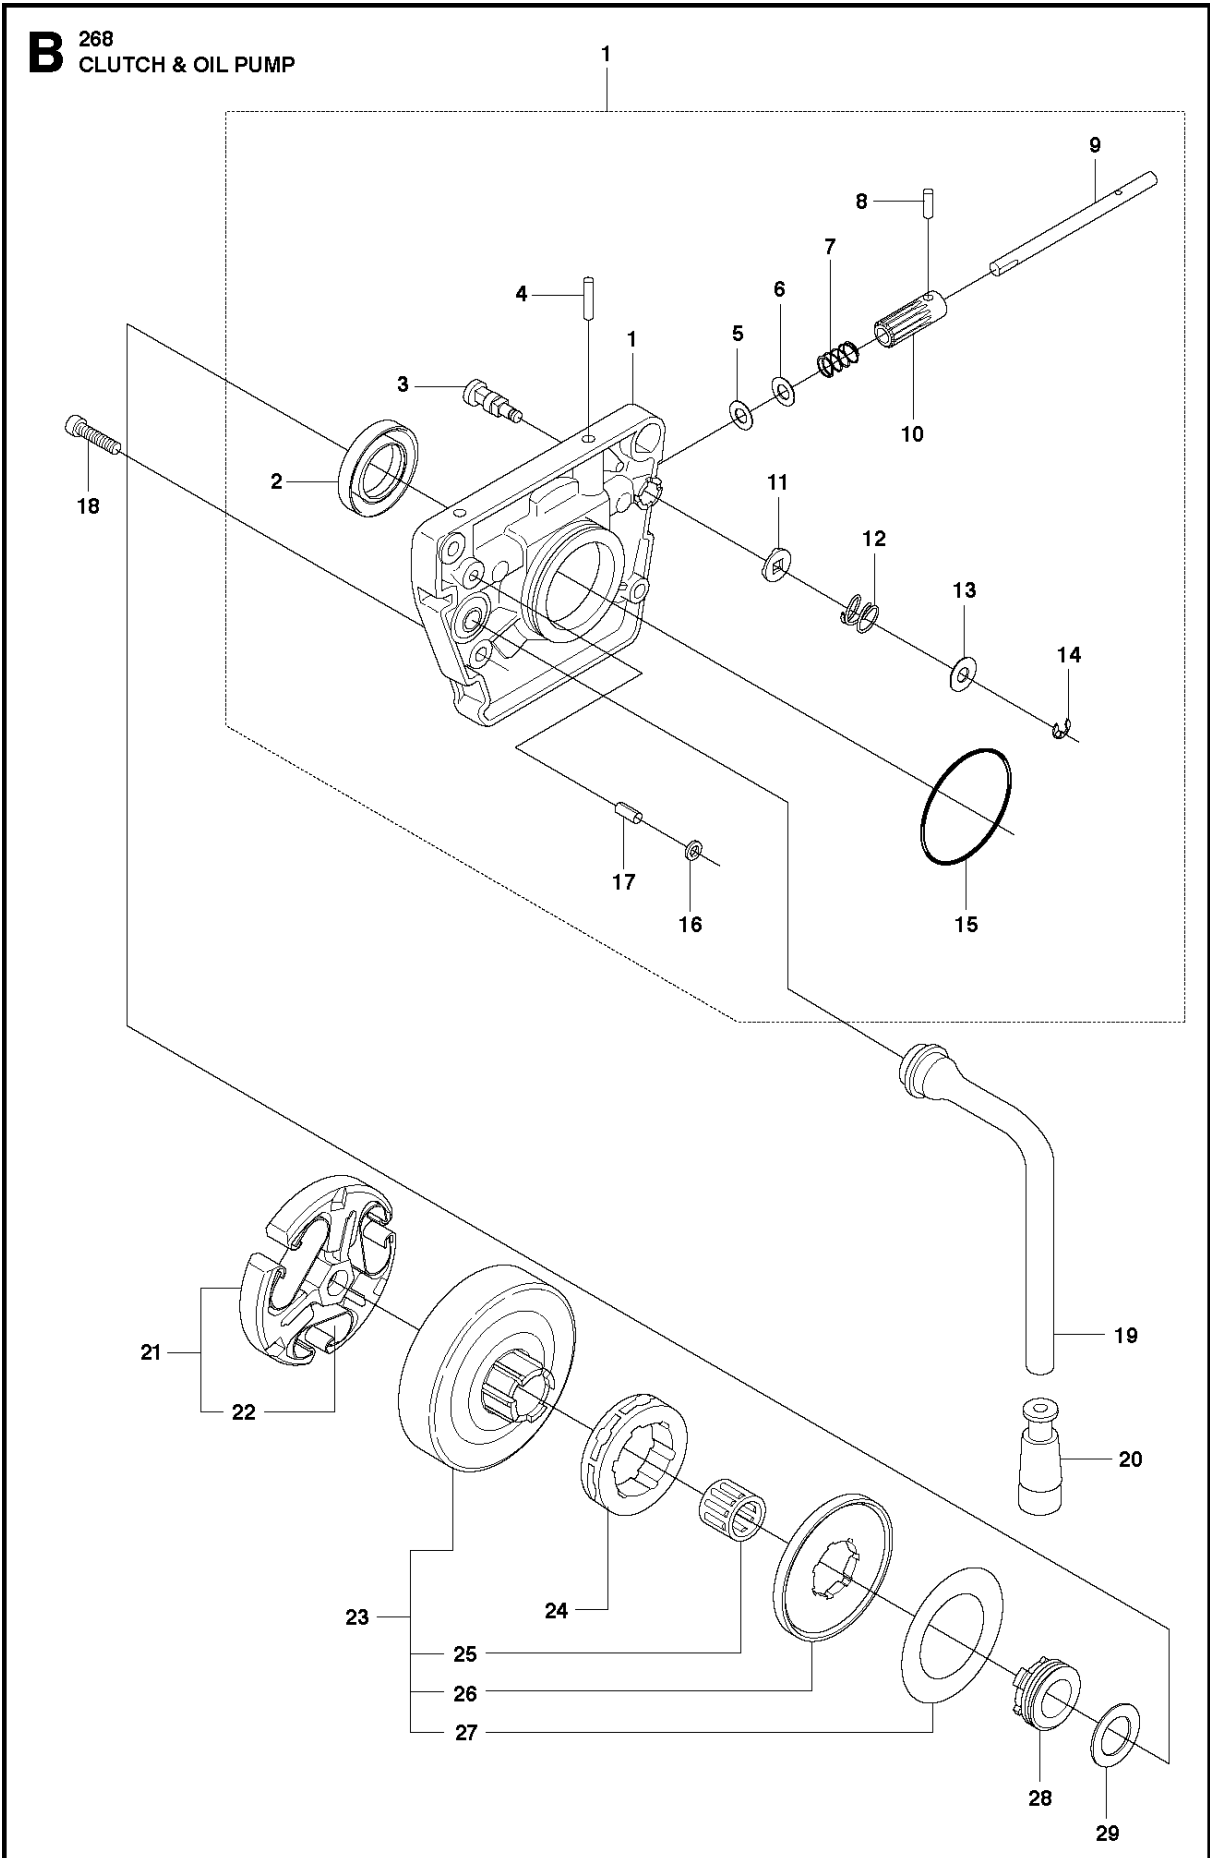

SPARE PARTS LIST

CHAIN SAWS

268, 2018-06

A 268
CHAIN BRAKE & CLUTCH COVER

CHAIN BRAKE & CLUTCH COVER

268, 2018-06

Ref	Part No	Description	Remark	QTY	KIT
1	503 73 66-01	CLUTCH COVER ASSY		1	
2	503 72 74-01	HAND GUARD ASSY		1	1
3	503 80 27-01	PIVOT PIN		1	2, 1
4	735 31 08-20	E-CLIP		1	2, 1
5	506 16 48-01	POSITION SPRING		1	2, 1
6	503 52 08-01	SHAFT PIVOT		1	1
7	501 76 80-01	SHAFT PIVOT		1	1
8	503 20 26-16	SCREW IHSCM		1	1
9	720 12 33-51	PARALLEL PIN		1	1
10	501 87 53-03	KNEE JOINT		1	1
11	503 21 28-10	SCREW CCRPANT		1	1
12	503 70 99-01	BRAKE SPRING		1	1
13	503 70 40-02	BRAKE BAND ASSY		1	1
14	503 70 47-01	LID		1	1
15	503 21 28-10	SCREW CCRPANT		4	1
16	503 72 31-01	BUSHING		1	1
17	503 73 05-01	CHIP GUARD		1	1
18	503 70 46-01	CLUTCH COVER		1	1
19	501 51 72-01	CHAIN GUIDE		1	1
20	501 87 47-01	SPRING		1	1
21	503 76 81-01	LABEL		1	
22	503 22 00-01	HEXAGON NUT		2	
23	725 53 27-55	SCREW IHSCM		1	
24	503 59 07-01	SPIKE OUTER		1	

CLUTCH & OIL PUMP

268, 2018-06

Ref	Part No	Description	Remark	QTY	KIT
1	501 51 25-01	OIL PUMP ASSY		1	
2	503 26 02-04	SEALING RING		1	1
3	501 51 36-01	ADJUSTMENT SCREW		1	1
4	720 12 37-50	PARALLEL PIN		1	1
5	503 23 10-01	WASHER		1	1
6	503 23 00-16	WASHER		1	1
7	501 51 34-01	SPRING		1	1
8	501 51 33-01	STOP SCREW		1	1
9	501 51 32-01	SHAFT		1	1
10	501 51 31-01	GEAR WHEEL		1	1
11	501 51 37-01	FIXING WASHER		1	1
12	501 51 39-01	SPRING		1	1
13	734 48 48-01	WASHER		1	1
14	735 31 07-20	E-CLIP		1	1
15	740 42 21-00	O-RING		1	1
16	501 28 85-01	X-RING 2.9X6.46X1.78		1	1
17	721 42 03-25	PINNE FRP-LS3X6 OXSV		1	1
18	725 52 93-56	SCREW IHSCM		3	
19	501 51 99-01	OIL HOSE		1	
20	501 54 41-02	OIL SCREEN		1	
21	503 74 44-02	CLUTCH ASSY		1	
22	537 36 06-01	CLUTCH SPRING		3	21
23	501 83 15-03	CLUTCH DRUM ASSY		1	
23	501 83 15-04	CLUTCH DRUM ASSY		1	
24	505 30 36-61	RIM		1	
24	501 59 80-02	RIM		1	
25	503 25 34-01	NEEDLE BEARING		1	23
26	501 83 17-01	WASHER		1	23
27	501 53 59-01	WASHER		1	23
28	501 51 38-01	GEAR WHEEL			
29	503 23 00-13	WASHER			