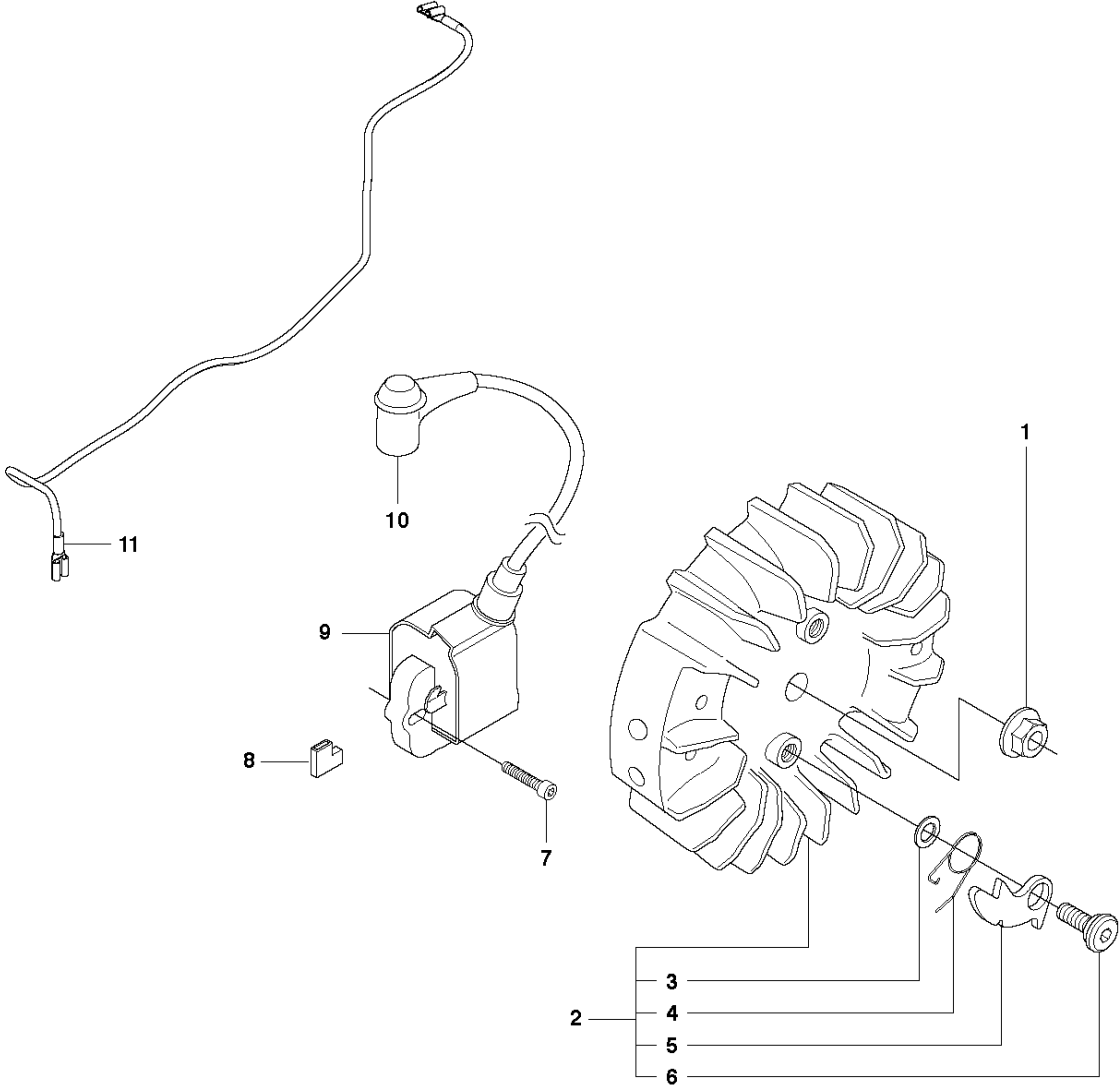

E 268
ELECTRICAL

Ref	Part No	Description	Remark	QTY	KIT
1	503 22 04-01	NUT		1	
2	537 05 16-02	FLYWHEEL ASSY		1	
3	501 67 35-01	SPRING		2	2
4	503 23 00-42	WASHER		2	2
5	501 67 32-01	PAWL		2	2
6	501 81 99-01	SCREW		2	2
7	503 20 25-20	SCREW IHSCM		2	
8	503 23 72-02	INSULATING CAP		1	
9	587 32 96-01	IGNITION MODULE		1	
10	501 48 54-02	SPARK PLUG CAP		1	
11	501 83 98-01	CABLE		1