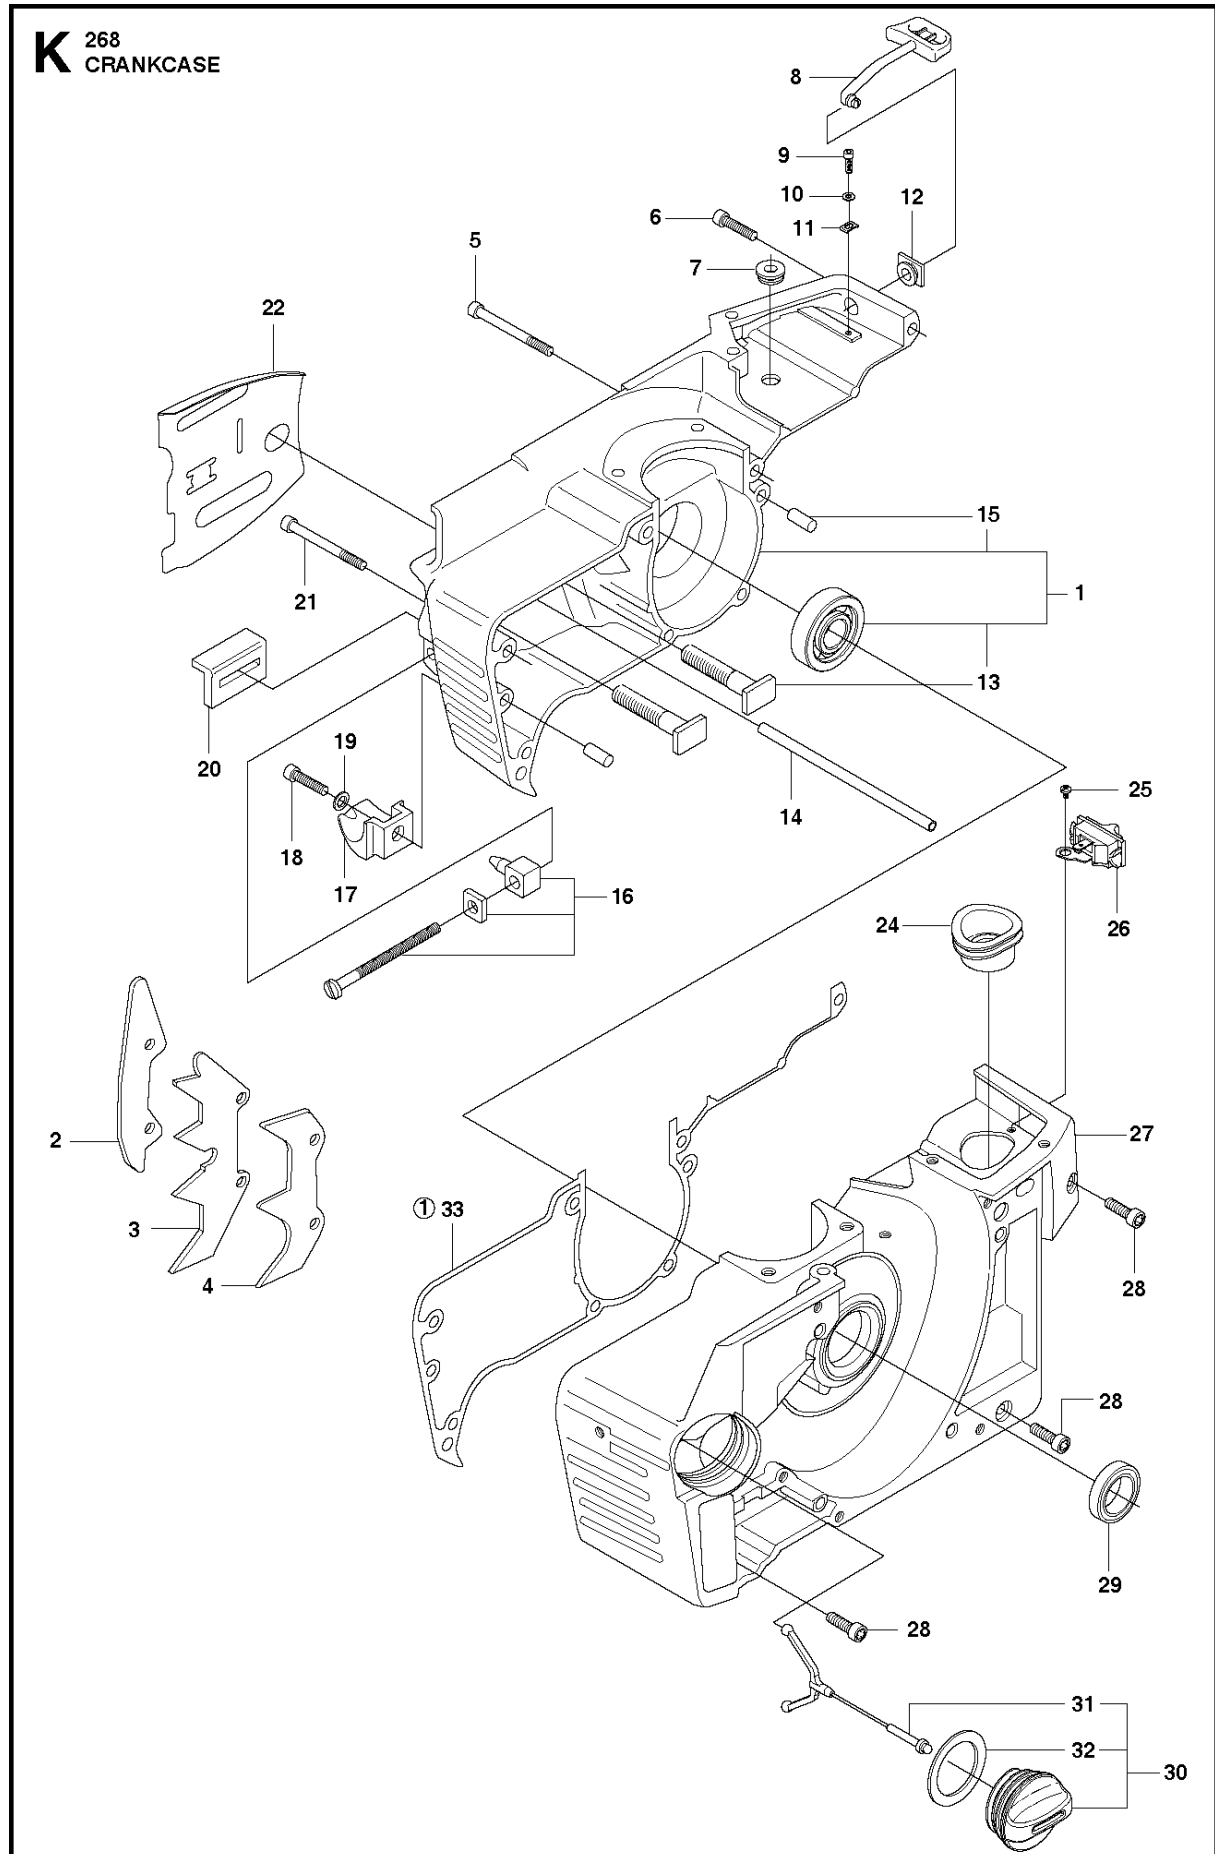

Ref	Part No	Description	Remark	QTY	KIT
1	501 77 99-01	CRANKCASE ASSY		1	
2	503 44 57-01	SPIKE		1	
3	503 59 08-01	INDRE BARKSTØD		1	
4	501 52 81-01	SPIKE		1	
5	725 53 37-55	SCREW IHSCM		4	
6	725 53 31-55	SCREW IHSCM		1	
7	503 69 76-01	GROMMET		1	
8	501 52 79-02	CHOKE CONTROL		1	
9	725 52 93-56	SCREW IHSCM		1	
10	503 23 00-01	WASHER		1	
11	503 44 64-01	BASE		1	
12	501 52 78-01	GROMMET		1	
13	501 81 57-01	BAR BOLT		2	1
14	503 66 84-03	TANK VENT ASSY		1	
15	720 13 07-10	PARALLEL PIN		2	1
16	501 53 71-01	CHAIN TENSIONER KIT		1	
17	503 53 58-01	CHAIN CATCHER		1	
18	725 53 27-55	SCREW IHSCM		1	
19	503 23 00-42	WASHER		1	
20	501 51 72-01	CHAIN GUIDE		1	
21	725 53 41-55	SCREW IHSCM		2	
22	501 81 48-01	PROTECTIVE PLATE		1	
24	503 44 50-01	BELLOWS		1	
25	503 21 28-06	SCREW CCRPANT		1	
26	503 71 79-01	STOP SWITCH		1	
27	501 77 99-01	CRANKCASE ASSY		1	
28	725 53 27-55	SCREW IHSCM		6	
29	503 26 02-04	SEALING RING		1	
30	501 62 66-02	TANK		1	
31	503 57 89-01	HOLDER		1	30
32	501 62 68-01	GASKET		1	30
33	501 52 26-04	GASKET KIT		1