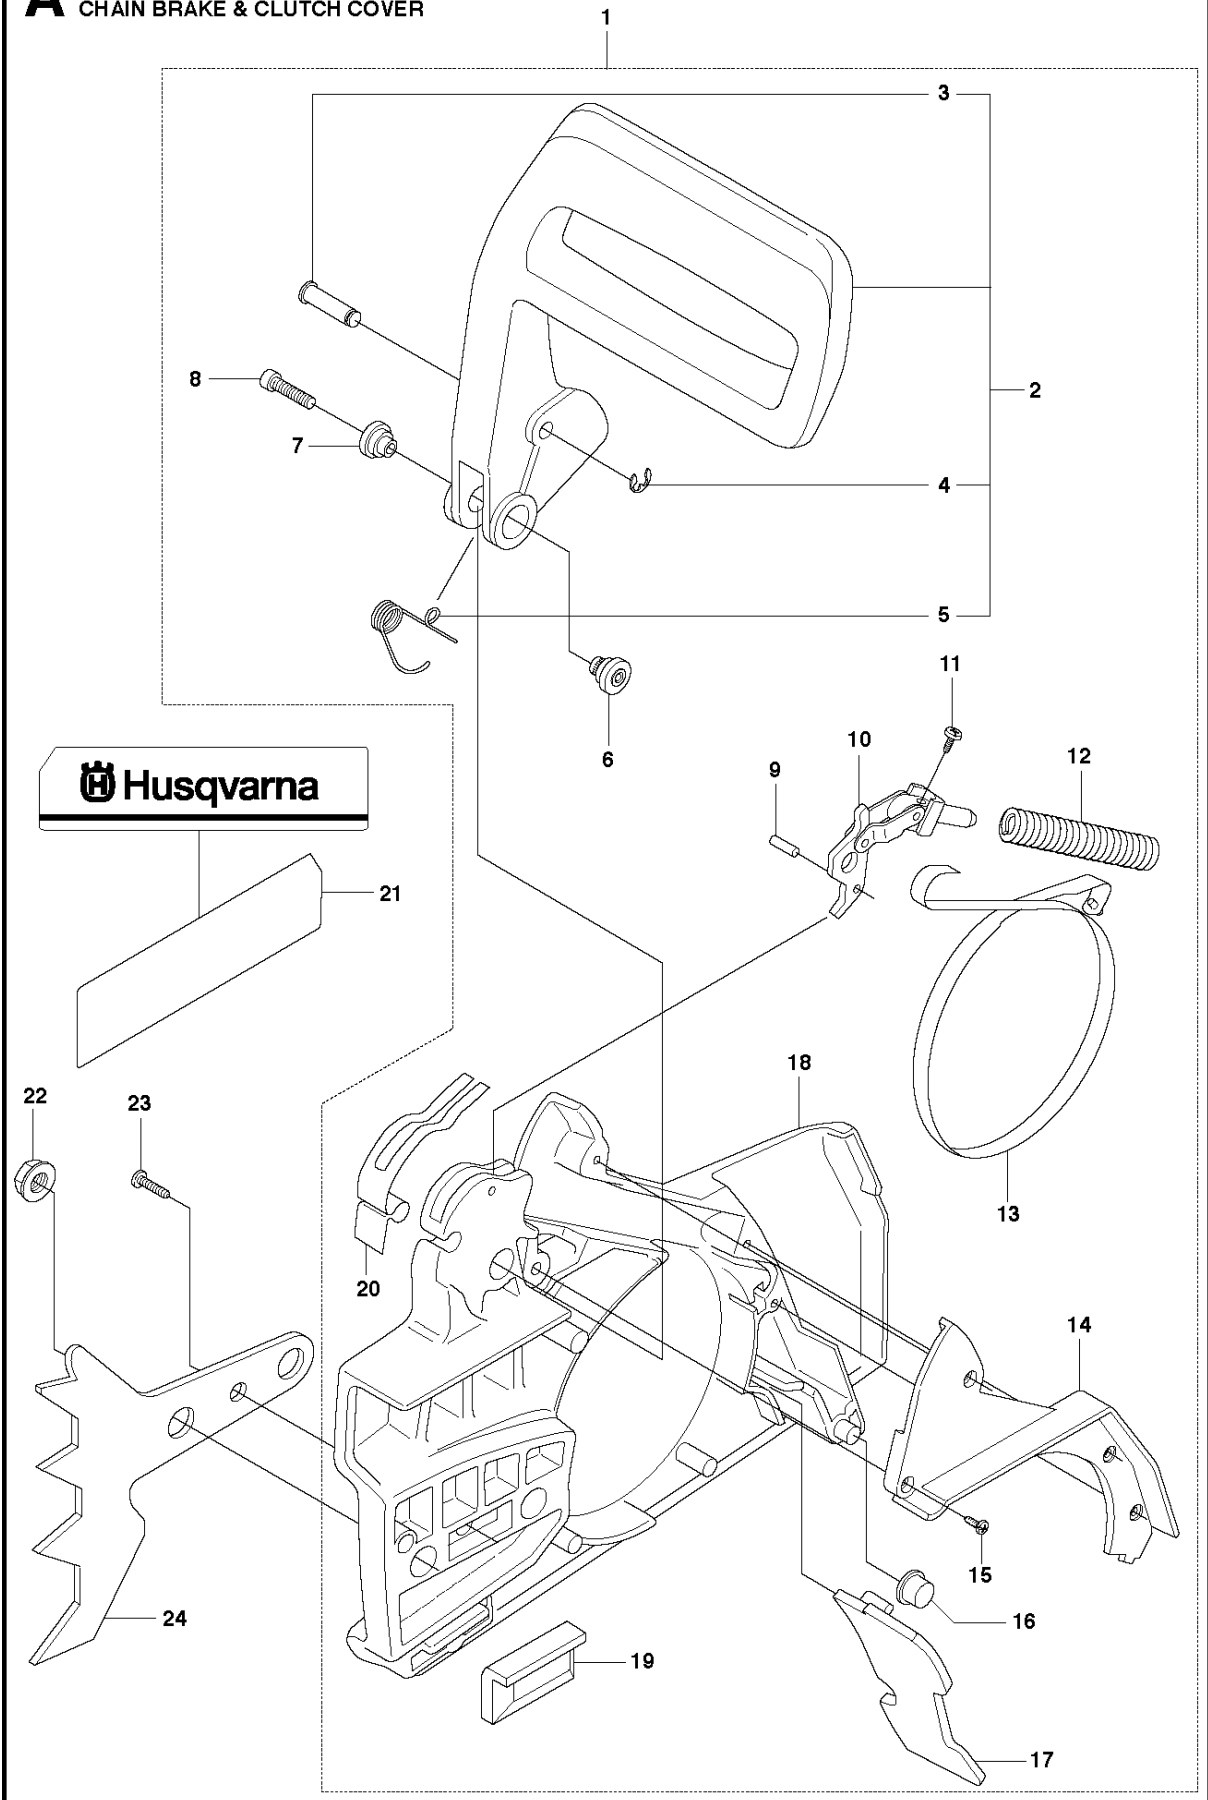

SPARE PARTS LIST

CHAIN SAWS

268, 2018-06

A 268
CHAIN BRAKE & CLUTCH COVER

CHAIN BRAKE & CLUTCH COVER

268, 2018-06

Ref	Part No	Description	Remark	QTY	KIT
1	503 73 66-01	CLUTCH COVER ASSY		1	
2	503 72 74-01	HAND GUARD ASSY		1	1
3	503 80 27-01	PIVOT PIN		1	2, 1
4	735 31 08-20	E-CLIP		1	2, 1
5	506 16 48-01	POSITION SPRING		1	2, 1
6	503 52 08-01	SHAFT PIVOT		1	1
7	501 76 80-01	SHAFT PIVOT		1	1
8	503 20 26-16	SCREW IHSCM		1	1
9	720 12 33-51	PARALLEL PIN		1	1
10	501 87 53-03	KNEE JOINT		1	1
11	503 21 28-10	SCREW CCRPANT		1	1
12	503 70 99-01	BRAKE SPRING		1	1
13	503 70 40-02	BRAKE BAND ASSY		1	1
14	503 70 47-01	LID		1	1
15	503 21 28-10	SCREW CCRPANT		4	1
16	503 72 31-01	BUSHING		1	1
17	503 73 05-01	CHIP GUARD		1	1
18	503 70 46-01	CLUTCH COVER		1	1
19	501 51 72-01	CHAIN GUIDE		1	1
20	501 87 47-01	SPRING		1	1
21	503 76 81-01	LABEL		1	
22	503 22 00-01	HEXAGON NUT		2	
23	725 53 27-55	SCREW IHSCM		1	
24	503 59 07-01	SPIKE OUTER		1	

CLUTCH & OIL PUMP

268, 2018-06

Ref	Part No	Description	Remark	QTY	KIT
1	501 51 25-01	OIL PUMP ASSY		1	
2	503 26 02-04	SEALING RING		1	1
3	501 51 36-01	ADJUSTMENT SCREW		1	1
4	720 12 37-50	PARALLEL PIN		1	1
5	503 23 10-01	WASHER		1	1
6	503 23 00-16	WASHER		1	1
7	501 51 34-01	SPRING		1	1
8	501 51 33-01	STOP SCREW		1	1
9	501 51 32-01	SHAFT		1	1
10	501 51 31-01	GEAR WHEEL		1	1
11	501 51 37-01	FIXING WASHER		1	1
12	501 51 39-01	SPRING		1	1
13	734 48 48-01	WASHER		1	1
14	735 31 07-20	E-CLIP		1	1
15	740 42 21-00	O-RING		1	1
16	501 28 85-01	X-RING 2.9X6.46X1.78		1	1
17	721 42 03-25	PINNE FRP-LS3X6 OXSV		1	1
18	725 52 93-56	SCREW IHSCM		3	
19	501 51 99-01	OIL HOSE		1	
20	501 54 41-02	OIL SCREEN		1	
21	503 74 44-02	CLUTCH ASSY		1	
22	537 36 06-01	CLUTCH SPRING		3	21
23	501 83 15-03	CLUTCH DRUM ASSY		1	
23	501 83 15-04	CLUTCH DRUM ASSY		1	
24	505 30 36-61	RIM		1	
24	501 59 80-02	RIM		1	
25	503 25 34-01	NEEDLE BEARING		1	23
26	501 83 17-01	WASHER		1	23
27	501 53 59-01	WASHER		1	23
28	501 51 38-01	GEAR WHEEL			
29	503 23 00-13	WASHER			