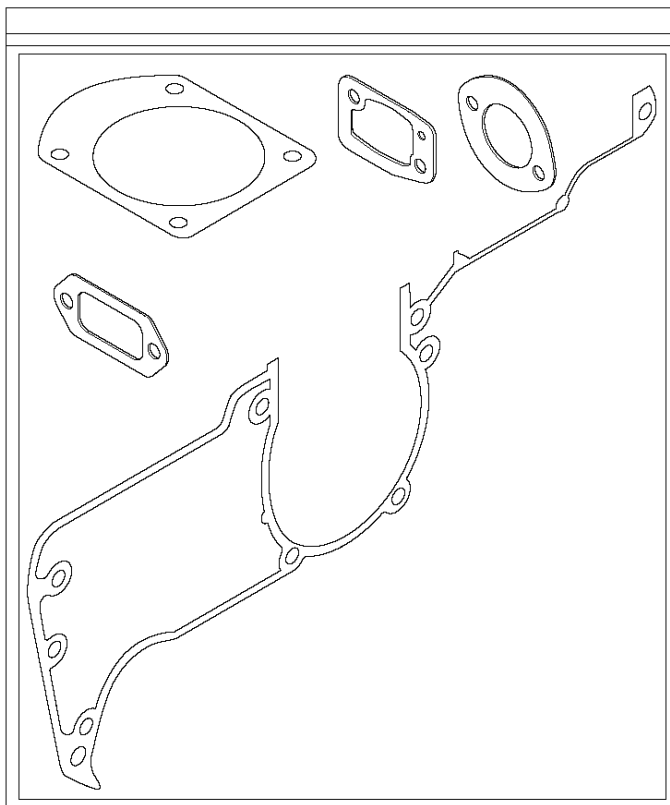

ACCESSORIES

268, 2018-06

Ref	Part No	Description	Remark	QTY	KIT
1	503 55 85-01	TOOL		1	
2	503 62 12-01	GREASE		1	
3	501 91 14-01	GREASE GUN		1	
4	501 69 17-01	COMBINATION WRENCH		1	1
5	503 55 86-02	SPANNER		1	1
6	503 55 86-01	SPANNER		1	1

Q Leveras endast som reservdel
Delivery as spare part only
Nur als Ersatzteil lieferbar
Livrable seulement comme pièce de rechange
Solo como repuesto
Zasilá se jenom jako náhradní díl

1 ①
Set of gaskets
Dichtungssatz
Jeu de joints
Juego de juntas
Packningssats