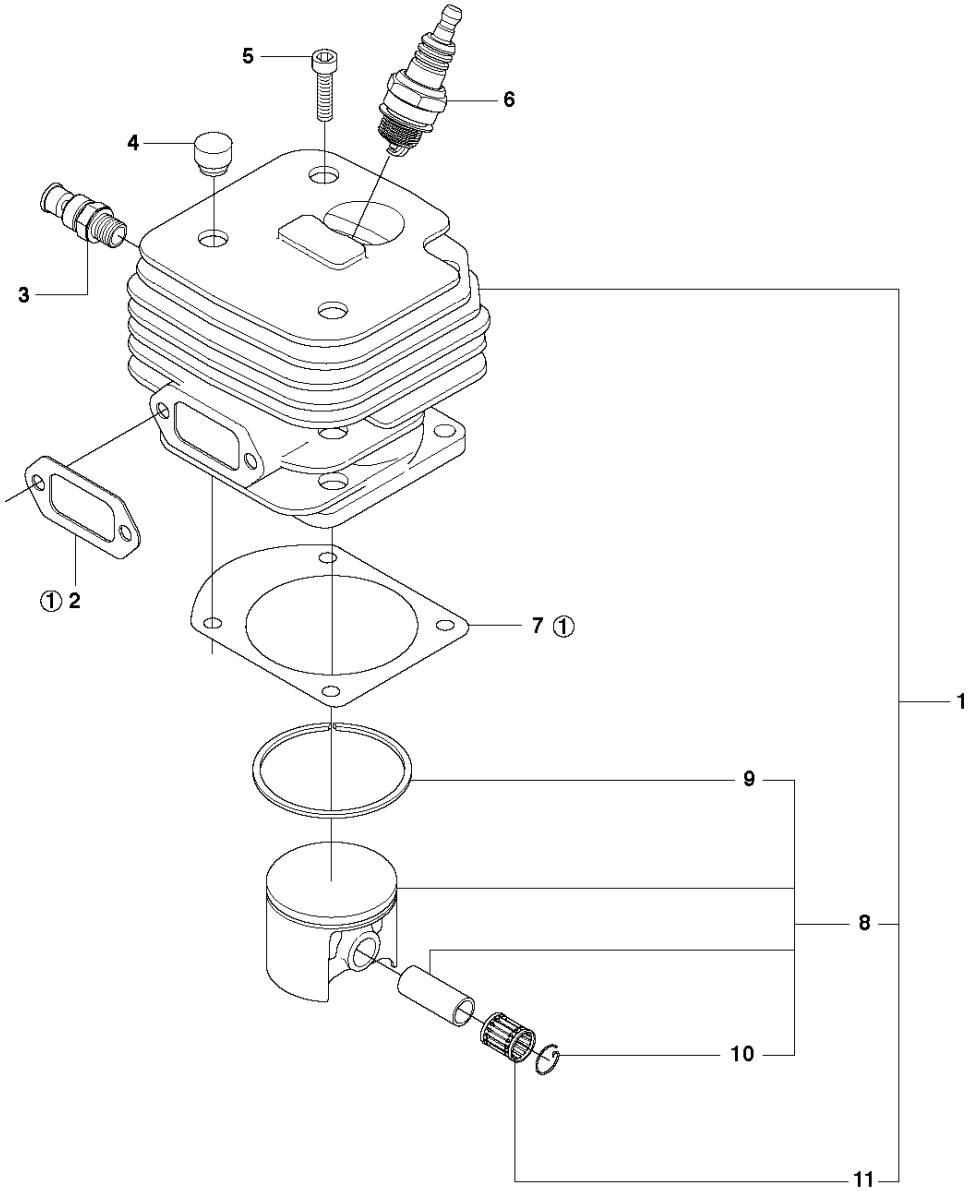

G 268
CARBURETOR & AIR FILTER

CARBURETOR & AIR FILTER

268, 2018-06

Ref	Part No	Description	Remark	QTY KIT
1	503 44 69-01	FILTER HOLDER		1
2	503 44 72-01	AIR FILTER		1
2	503 44 72-04	AIR FILTER		1
2	503 44 72-03	AIR FILTER		1
3	503 44 71-02	GASKET		1
4	503 44 67-01	FILTER HOLDER		1
5	503 21 27-16	SCREW CRPANT		4
6	503 44 68-01	FILTER HOLDER		2
7	503 20 03-12	SCREW IHSCFM		2
8	503 44 63-01	CONSOLE		1
9	503 49 69-01	SCREW		2
10	734 11 46-01	WASHER		2
11	503 44 65-71	FILTER HOLDER		1
12	503 44 51-01	GUIDE BUSHING		1
13	574 33 16-01	CARBURETTOR		1
14	501 29 64-02	GASKET		1
15	501 80 66-02	MANIFOLD		1
16	501 65 90-01	SEALING COLLAR		1
17	501 80 68-03	GASKET		1

H1 268
CYLINDER PISTON

CYLINDER PISTON

268, 2018-06

Ref	Part No	Description	Remark	QTY KIT	
1	544 22 29-02	CYLINDER ASSY	ø 50	1	
2	503 40 54-01	GASKET		1	
3	503 71 53-01	DECOMPRESSION VALVE		1	
4	501 51 54-01	SUPPORT		1	
5	503 21 60-25	SCREW		4	
6	503 23 51-08	SPARK PLUG		1	
7	501 51 22-04	GASKET		1	
8	544 22 39-03	PISTON ASSY	ø 50	1	1
9	503 28 90-17	PISTON RING		1	8, 1
10	737 43 12-00	SNAP RING		2	8, 1
11	577 57 24-01	NEEDLE BEARING		1	1