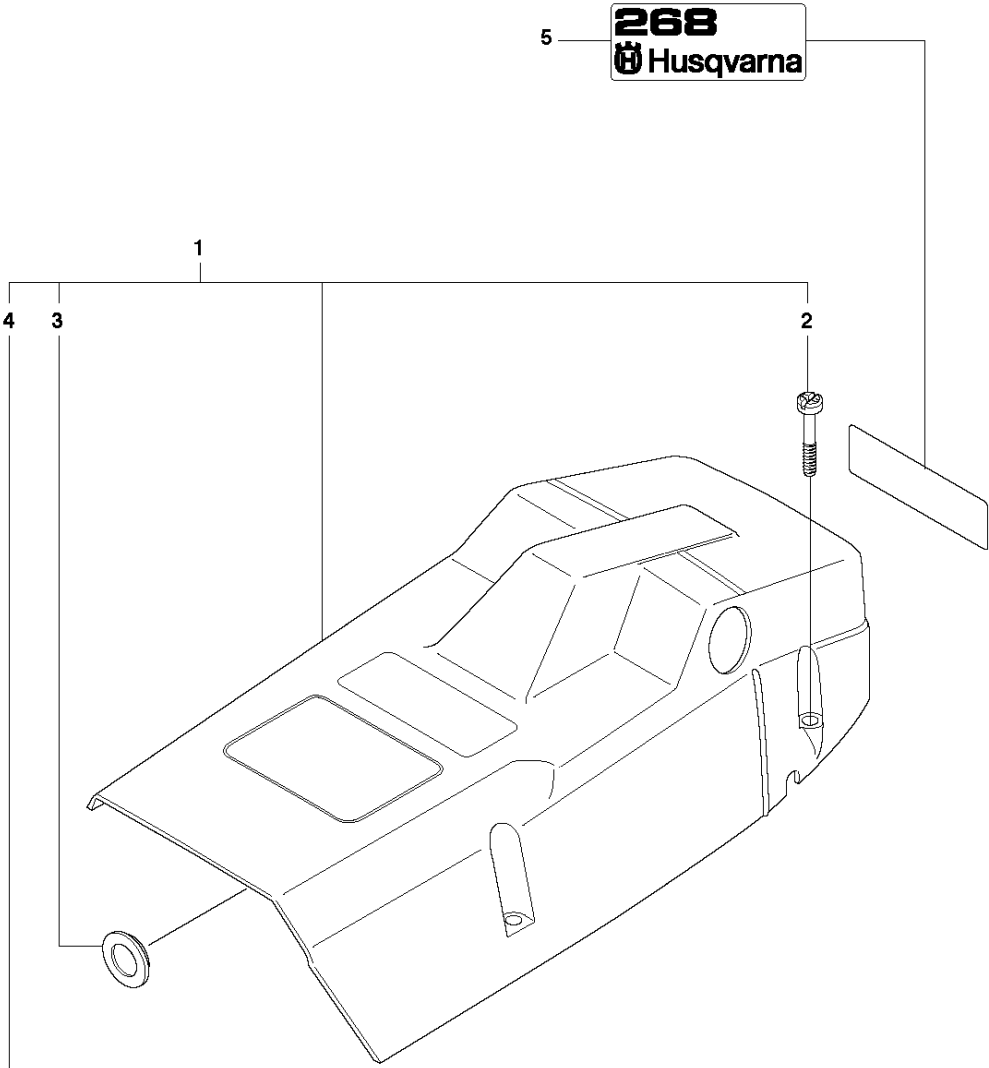

C 268
COVER

CYLINDER COVER

268, 2018-06

Ref	Part No	Description	Remark	QTY	KIT
1	503 40 60-02	CYLINDER COVER ASSY		1	
2	503 20 32-28	SCREW CCRPANMO		4	1
3	503 40 59-01	WINTER PLUG		1	1
4	503 98 74-01	LABEL		1	1
6	503 66 28-10	DECAL		1