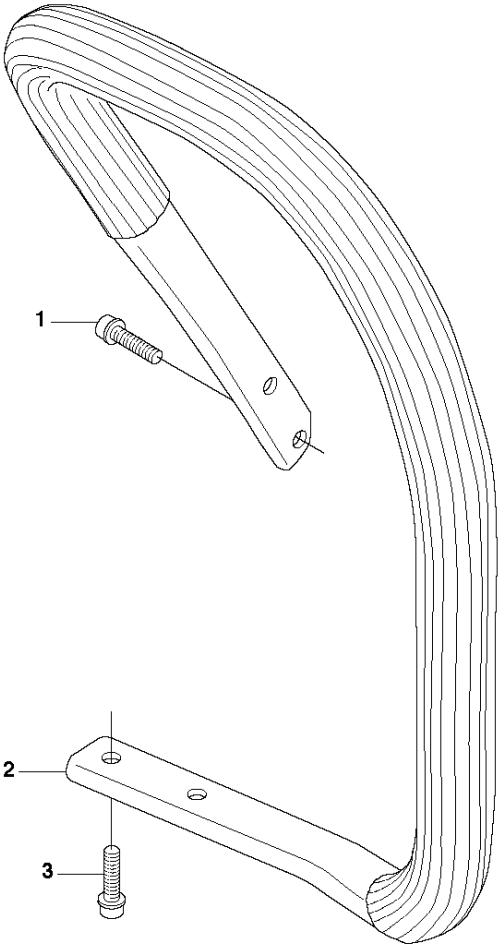

M 268
HANDLE

HANDLE

268, 2018-06

Ref	Part No	Description	Remark	QTY KIT
1	503 21 06-22	SCREW IHSCT		2
2	501 53 45-03	FRONT HANDLE ASSY		1
3	503 21 06-22	SCREW IHSCT		2