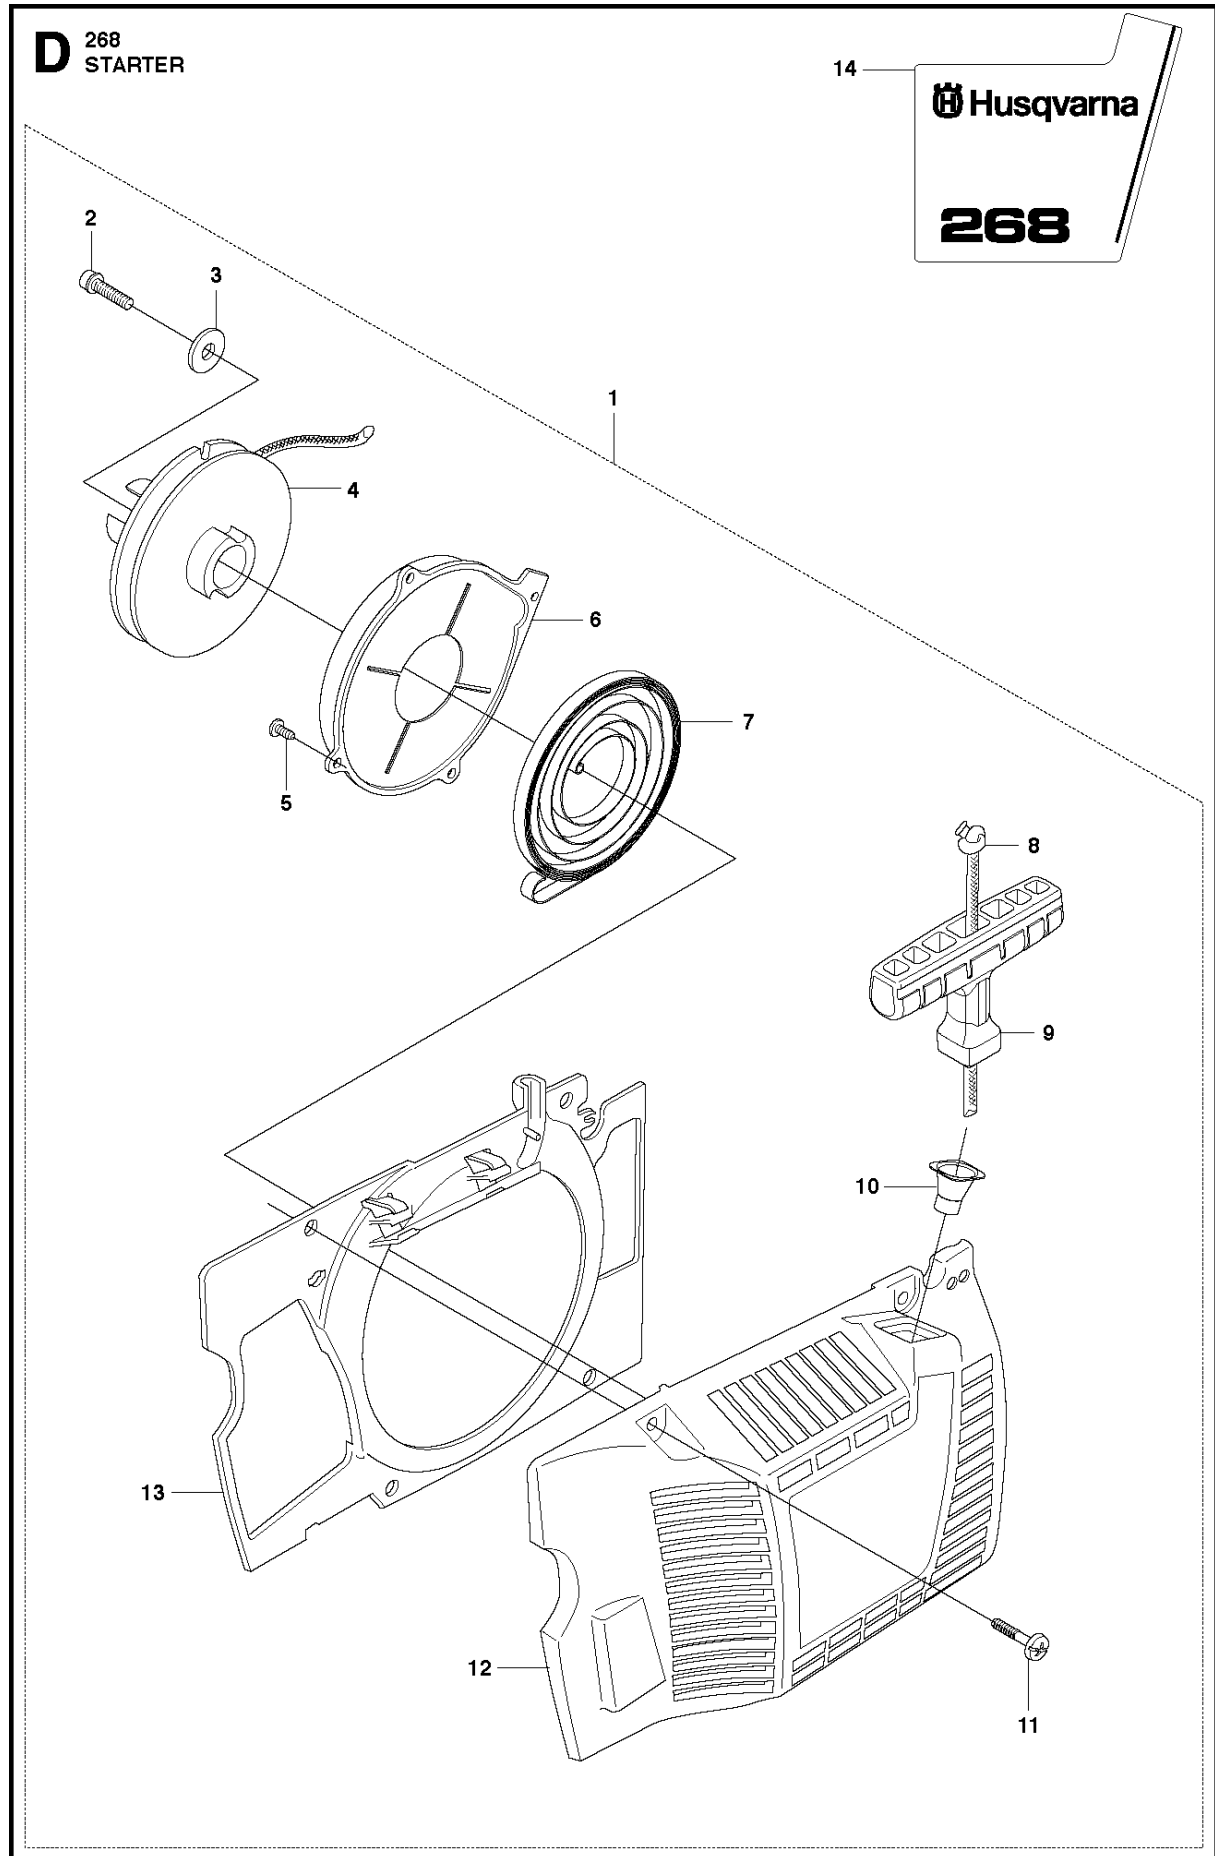

STARTER

268, 2018-06

Ref	Part No	Description	Remark	QTY	KIT
1	503 61 55-71	STARTER ASSY		1	
2	503 21 49-72	SCREW IHSCFT		1	1
3	503 23 43-02	WASHER		1	1
4	503 10 24-05	STARTER PULLEY		1	1
5	503 21 28-06	SCREW CCRPANT		2	1
6	501 52 95-02	GUARD RING		1	1
7	501 52 04-02	RECOIL SPRING		1	1
8	501 20 15-02	STARTER CORD		1	1
9	503 54 39-01	STARTER HANDLE		1	1
10	501 63 06-01	SLEEVE		1	1
11	503 20 34-16	SCREW CCRPANMO		4	1
12	503 61 56-01	STARTER HOUSING		1	1
13	501 65 92-01	AIR CONDUCTOR		1	1
14	503 62 39-02	LABEL		1