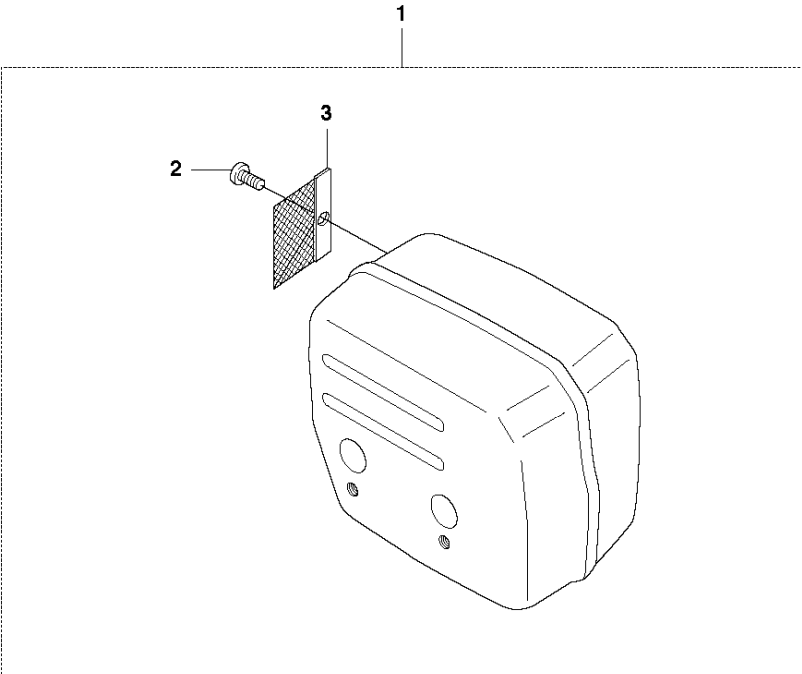

F 268
MUFFLER

MUFFLER

268, 2018-06

Ref	Part No	Description	Remark	QTY	KIT
1	503 59 92-06	MUFFLER ASSY	FF	1	
1	503 59 92-05	MUFFLER ASSY	DF	1	
2	724 12 87-59	SCREW CRPANM		1	1
3	503 66 91-01	SPARK ARRESTER SCREEN		1	1
5	503 47 69-01	MUFFLER ASSY		1	
6	725 53 70-55	SCREW IHSCM		2	
7	503 20 02-10	SCREW IHSCFM		2	
8	503 20 02-16	SCREW IHSCFM		1	
9	590 47 60-01	SUPPORT PLATE		1