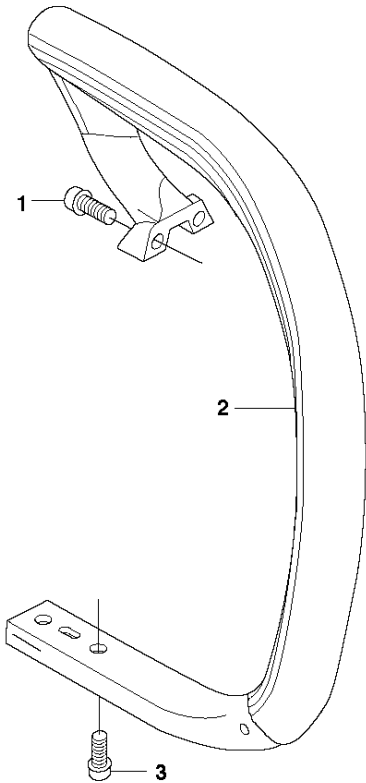

K 339XP
HANDLE

HANDLE

339 XP, 2010-02

Ref	Part No	Description	Remark	QTY KIT
1	503 21 57-16	SCREW IHSCT		2
2	537 07 25-01	FRONT HANDLE		1
3	503 21 57-16	SCREW IHSCT		1