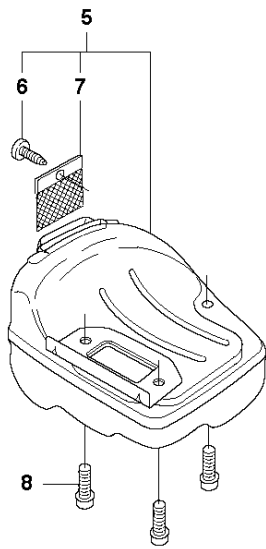

D 339XP
MUFFLER & MUFFLER COVER

MUFFLER COVER

339 XP, 2010-02

Ref	Part No	Description	Remark	QTY	KIT
1	503 21 58-25	SCREW CIHSCTO		2	
2	537 05 54-01	MUFFLER COVER		1	
3	503 21 58-25	SCREW CIHSCTO		2	
4	537 19 07-01	MUFFLER COVER		1	
5	503 93 03-03	MUFFLER ASSY		1	
6	724 12 87-59	SCREW CRPANM		1	5
7	503 82 17-01	SPARK ARRESTER SCREEN		1	5
8	503 20 02-16	SCREW IHSCFM		3	
9	503 20 02-16	SCREW IHSCFM		3	
10	537 19 50-01	MUFFLER ASSY		1