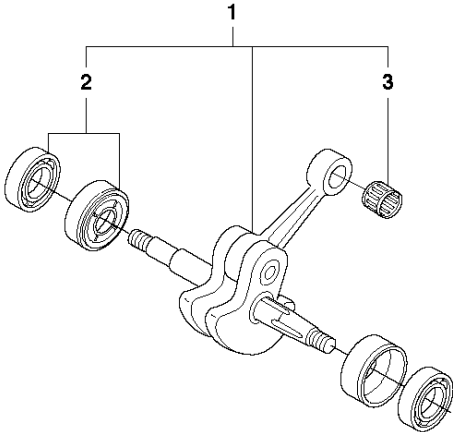

G 339XP
CYLINDER PISTON

CYLINDER PISTON

339 XP, 2010-02

Ref	Part No	Description	Remark	QTY	KIT
1	537 16 73-01	CLIP		1	
2	537 13 20-01	CYLINDER		1	
3	537 13 27-02	PISTON		1	2
4	503 28 90-04	PISTON RING		1	3
5	737 44 10-00	SNAP RING		1	3
6	504 34 00-04	FITTING		1	2
7	503 55 22-01	PLUG		1	2
8	537 18 00-01	PROTECTIVE CAP		1	2
9	504 34 00-04	FITTING		1	2
10	503 41 41-01	NEEDLE BEARING		1	2
11	537 12 68-06	KIT		1	20
12	537 35 94-01	DECOMPRESSION VALVE		1	11
13	537 13 70-01	NIPPLE		1	11
14	537 22 29-01	SCREW		1	11
15	503 23 51-08	SPARK PLUG	RCJ-7Y	1	
16	537 11 32-03	HOSE ASSY		1	20
17	503 82 11-01	GASKET		1	
18	537 10 04-01	GASKET		1	
19	537 15 77-01	INLET PIPE		1	
20	537 12 68-06	KIT	JP Ony	1	

H 339XP
CRANK SHAFT

CRANKSHAFT

339 XP, 2010-02

Ref	Part No	Description	Remark	QTY	KIT
1	537 37 67-02	CRANKSHAFT ASSY		1	
2	503 93 45-02	BEARING CAGE		2	1
3	503 41 41-01	NEEDLE BEARING		1	1

CRANKCASE

339 XP, 2010-02

Ref	Part No	Description	Remark	QTY	KIT
1	503 79 22-06	CRANKCASE ASSY		1	
2	501 62 33-01	SPRING PIN		2	1
3	503 98 62-01	SEALING		1	1
4	537 39 60-01	INSERT		1	1
5	503 23 00-16	WASHER		2	1
6	503 18 49-01	SPRING		1	1
7	503 80 83-03	PUMP PISTON		1	1
8	537 04 61-01	NIPPLE		1	1
9	501 45 43-01	BAR BOLT		1	1
10	544 33 99-01	CHAIN GUIDE PLATE		1	
11	503 20 02-16	SCREW IHSCFM		2	
12	503 72 31-01	BUSHING		1	
13	537 18 91-01	CHAIN CATCHER		1	
14	503 20 02-25	SCREW IHSCFM		2	
15	503 20 02-40	SCREW IHSCFM		2	