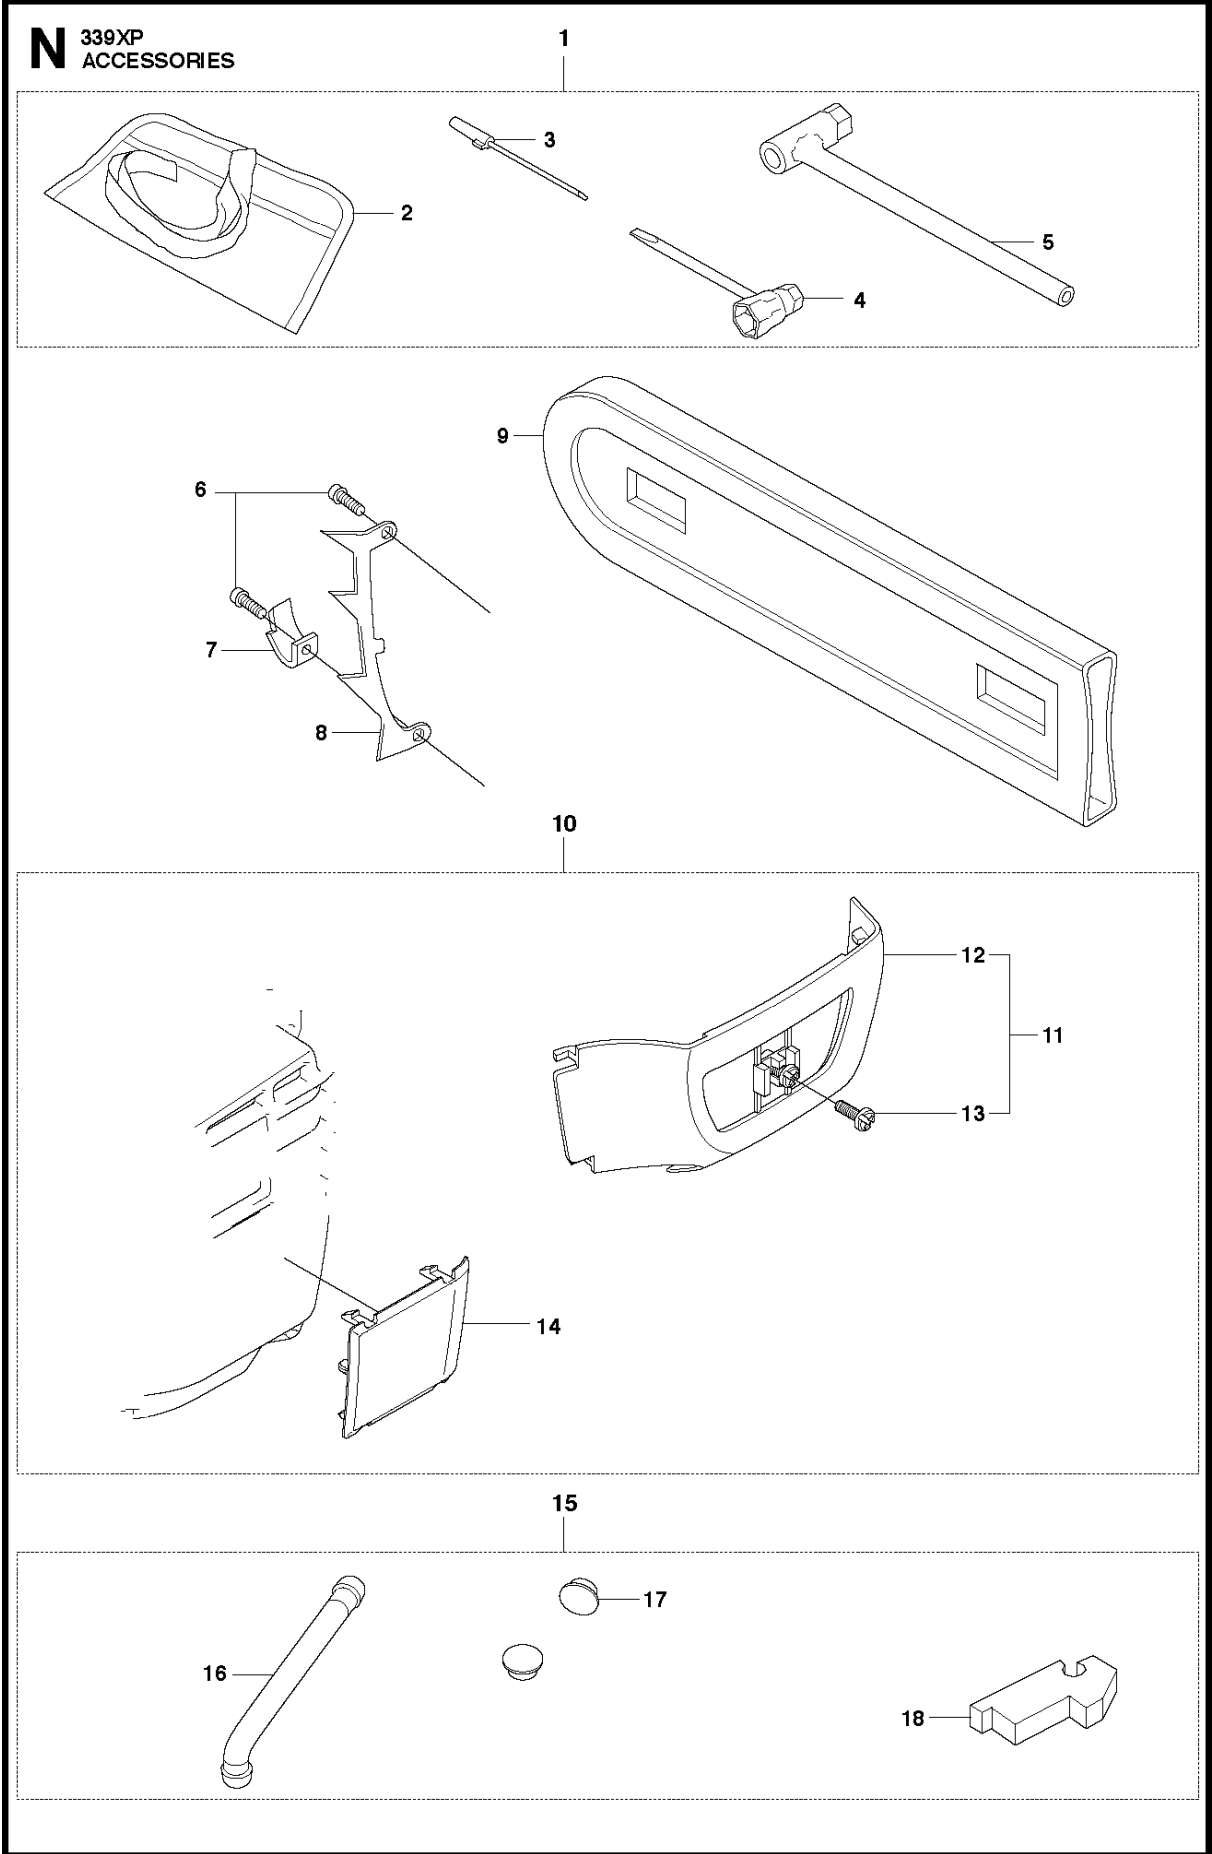

ACCESSORIES

339 XP, 2010-02

Ref	Part No	Description	Remark	QTY	KIT
1	537 09 92-01	TOOL KIT		1	
2	537 13 73-01	TOOL CASING		1	1
3	501 60 02-03	SCREWDRIVER		1	1
4	501 69 17-01	COMBINATION WRENCH		1	1
5	502 11 46-02	SOCKET WRENCH		1	1
6	503 20 02-16	SCREW IHSCFM		2	
7	501 68 68-01	CHAIN CATCHER		1	
8	503 81 73-01	SPIKE		1	
9	501 83 44-09	BAR COVER		1	
10	544 93 16-02	WINTER COVER ASSY		1	
11	544 93 16-01	WINTER COVER ASSY		1	10
12	544 85 06-01	WINTER COVER		1	11
13	503 21 28-10	SCREW CCRPANT		1	11
14	537 32 20-01	WINTER COVER		1	10
15	537 43 18-01	WINTER KIT		1	
16	537 42 64-01	HOSE		1	15
17	537 26 12-01	PLUG		2	15
18	503 84 27-01	HEAT SEALING		1	15