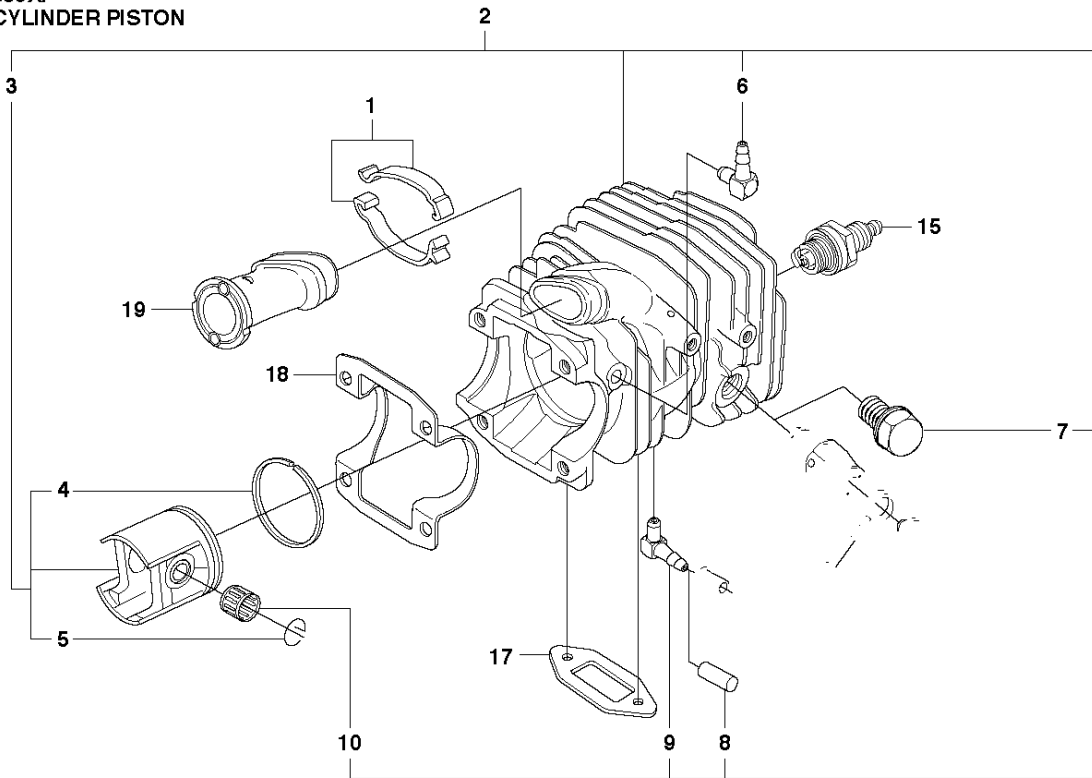

G 339XP
CYLINDER PISTON

CYLINDER PISTON

339 XP, 2010-02

Ref	Part No	Description	Remark	QTY	KIT
1	537 16 73-01	CLIP		1	
2	537 13 20-01	CYLINDER		1	
3	537 13 27-02	PISTON		1	2
4	503 28 90-04	PISTON RING		1	3
5	737 44 10-00	SNAP RING		1	3
6	504 34 00-04	FITTING		1	2
7	503 55 22-01	PLUG		1	2
8	537 18 00-01	PROTECTIVE CAP		1	2
9	504 34 00-04	FITTING		1	2
10	503 41 41-01	NEEDLE BEARING		1	2
11	537 12 68-06	KIT		1	20
12	537 35 94-01	DECOMPRESSION VALVE		1	11
13	537 13 70-01	NIPPLE		1	11
14	537 22 29-01	SCREW		1	11
15	503 23 51-08	SPARK PLUG	RCJ-7Y	1	
16	537 11 32-03	HOSE ASSY		1	20
17	503 82 11-01	GASKET		1	
18	537 10 04-01	GASKET		1	
19	537 15 77-01	INLET PIPE		1	
20	537 12 68-06	KIT	JP Ony	1