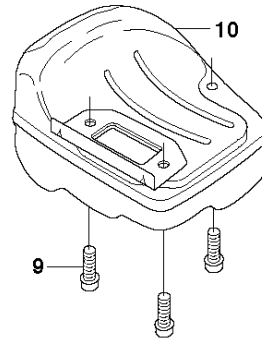

D 339XP
MUFFLER & MUFFLER COVER

MUFFLER COVER

339 XP, 2010-02

Ref	Part No	Description	Remark	QTY	KIT
1	503 21 58-25	SCREW CIHSCTO		2	
2	537 05 54-01	MUFFLER COVER		1	
3	503 21 58-25	SCREW CIHSCTO		2	
4	537 19 07-01	MUFFLER COVER		1	
5	503 93 03-03	MUFFLER ASSY		1	
6	724 12 87-59	SCREW CRPANM		1	5
7	503 82 17-01	SPARK ARRESTER SCREEN		1	5
8	503 20 02-16	SCREW IHSCFM		3	
9	503 20 02-16	SCREW IHSCFM		3	
10	537 19 50-01	MUFFLER ASSY		1