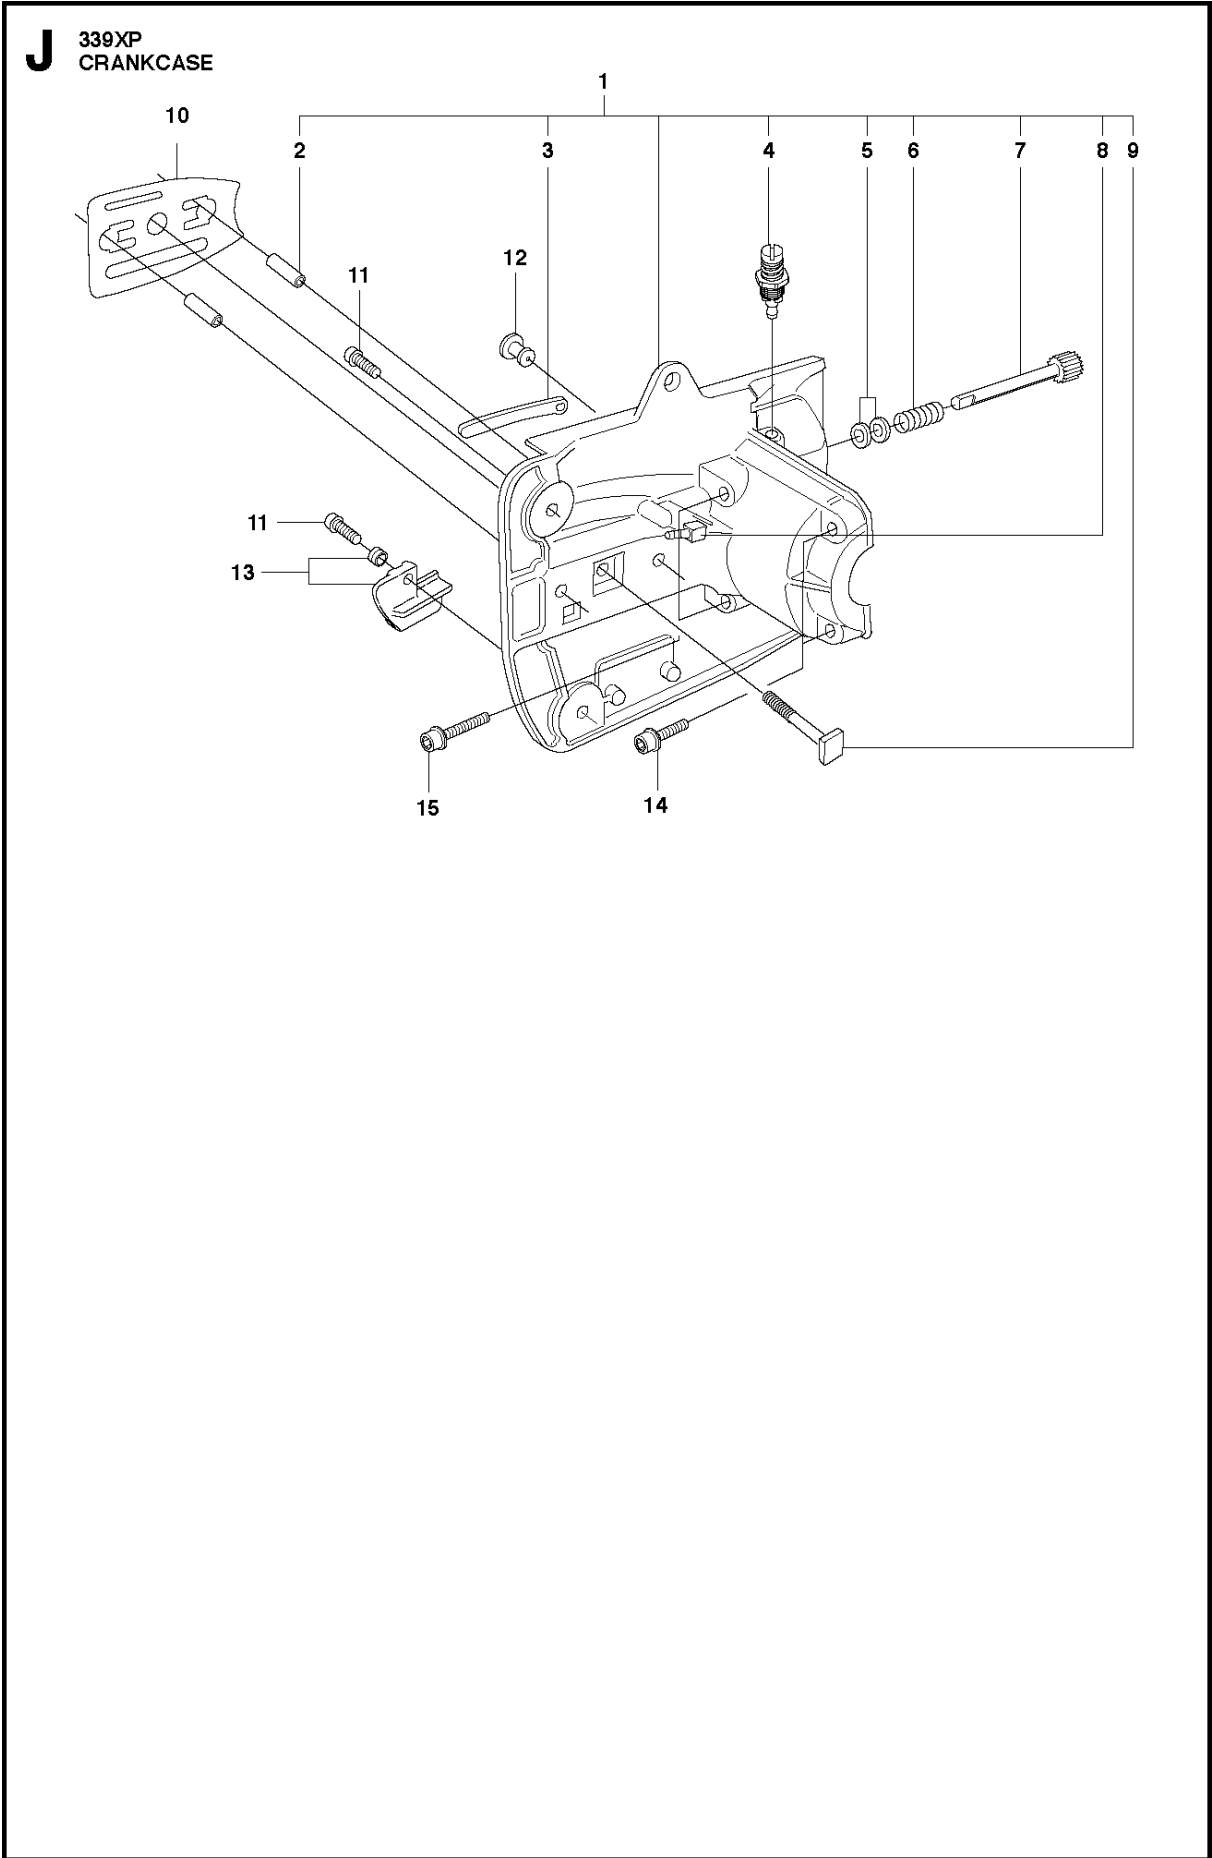

CRANKCASE

339 XP, 2010-02

Ref	Part No	Description	Remark	QTY	KIT
1	503 79 22-06	CRANKCASE ASSY		1	
2	501 62 33-01	SPRING PIN		2	1
3	503 98 62-01	SEALING		1	1
4	537 39 60-01	INSERT		1	1
5	503 23 00-16	WASHER		2	1
6	503 18 49-01	SPRING		1	1
7	503 80 83-03	PUMP PISTON		1	1
8	537 04 61-01	NIPPLE		1	1
9	501 45 43-01	BAR BOLT		1	1
10	544 33 99-01	CHAIN GUIDE PLATE		1	
11	503 20 02-16	SCREW IHSCFM		2	
12	503 72 31-01	BUSHING		1	
13	537 18 91-01	CHAIN CATCHER		1	
14	503 20 02-25	SCREW IHSCFM		2	
15	503 20 02-40	SCREW IHSCFM		2