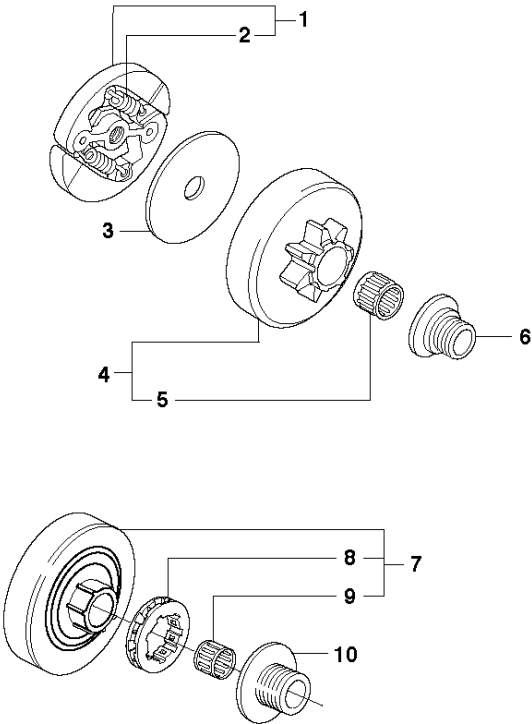

SPARE PARTS LIST

CHAIN SAWS

339 XP, 2010-02

A 339XP
CHAIN BRAKE

CHAIN BRAKE

339 XP, 2010-02

Ref	Part No	Description	Remark	QTY	KIT
1	544 00 55-04	CHAIN BRAKE ASSY		1	
2	537 09 90-01	HAND GUARD		1	1
3	503 85 46-01	PIVOT PIN		1	2
4	735 31 08-20	E-CLIP		1	2
5	735 31 10-20	E-CLIP		1	2
6	537 09 28-02	POSITION SPRING		1	2
7	503 81 71-01	SHAFT PIVOT		1	1
8	503 80 97-03	BRAKE BAND ASSY		1	1
9	720 12 33-00	PARALLEL PIN		1	1
10	503 21 28-10	SCREW CCRPANT		1	1
11	501 87 53-01	KNEE JOINT ASSY		1	1
12	503 90 83-01	BRAKE SPRING		1	1
13	537 42 95-01	LABEL		1	
14	503 80 52-01	HUB CAP		1	1
15	503 21 28-10	SCREW CCRPANT		4	1
16	503 85 51-01	CHIP GUARD		1	1
17	503 21 28-10	SCREW CCRPANT		2	1
18	537 39 69-01	COVER LID		1	1
19	537 07 94-02	WORM WHEEL		1	1
20	503 23 00-63	WASHER		1	1
21	740 48 07-02	O-RING		1	1
22	537 39 70-01	WORM SCREW		1	1
23	588 85 03-01	PIN		1	1
24	537 01 74-01	BEARING SLEEVE		1	1
25	503 22 00-01	HEXAGON NUT		1	
26	503 86 20-01	SPRING GUIDE		1	1

B 339XP
CLUTCH

CLUTCH

339 XP, 2010-02

Ref	Part No	Description	Remark	QTY	KIT
1	503 71 40-03	CLUTCH ASSY		1	
2	503 74 95-01	CLUTCH SPRING		1	1
3	503 52 12-04	WASHER		1	
4	537 07 91-71	CLUTCH DRUM	1/4	1	
4	503 82 22-71	CLUTCH DRUM ASSY	3/8	1	
4	503 81 93-71	CLUTCH DRUM	.325 7-tooth	1	
5	503 25 46-01	NEEDLE BEARING		1	4
6	503 78 92-03	PUMP PINION	1/4	1	
6	503 78 92-02	PUMP PINION	.325 7-tooth	1	
6	503 78 92-01	PUMP PINION	3/8	1	
7	537 32 60-02	CLUTCH DRUM ASSY	.325 7-tooth	1	
8	501 45 74-02	RIM		1	7
9	503 25 46-01	NEEDLE BEARING		1	7
10	503 78 92-04	PUMP PINION	.325 7-tooth	1	