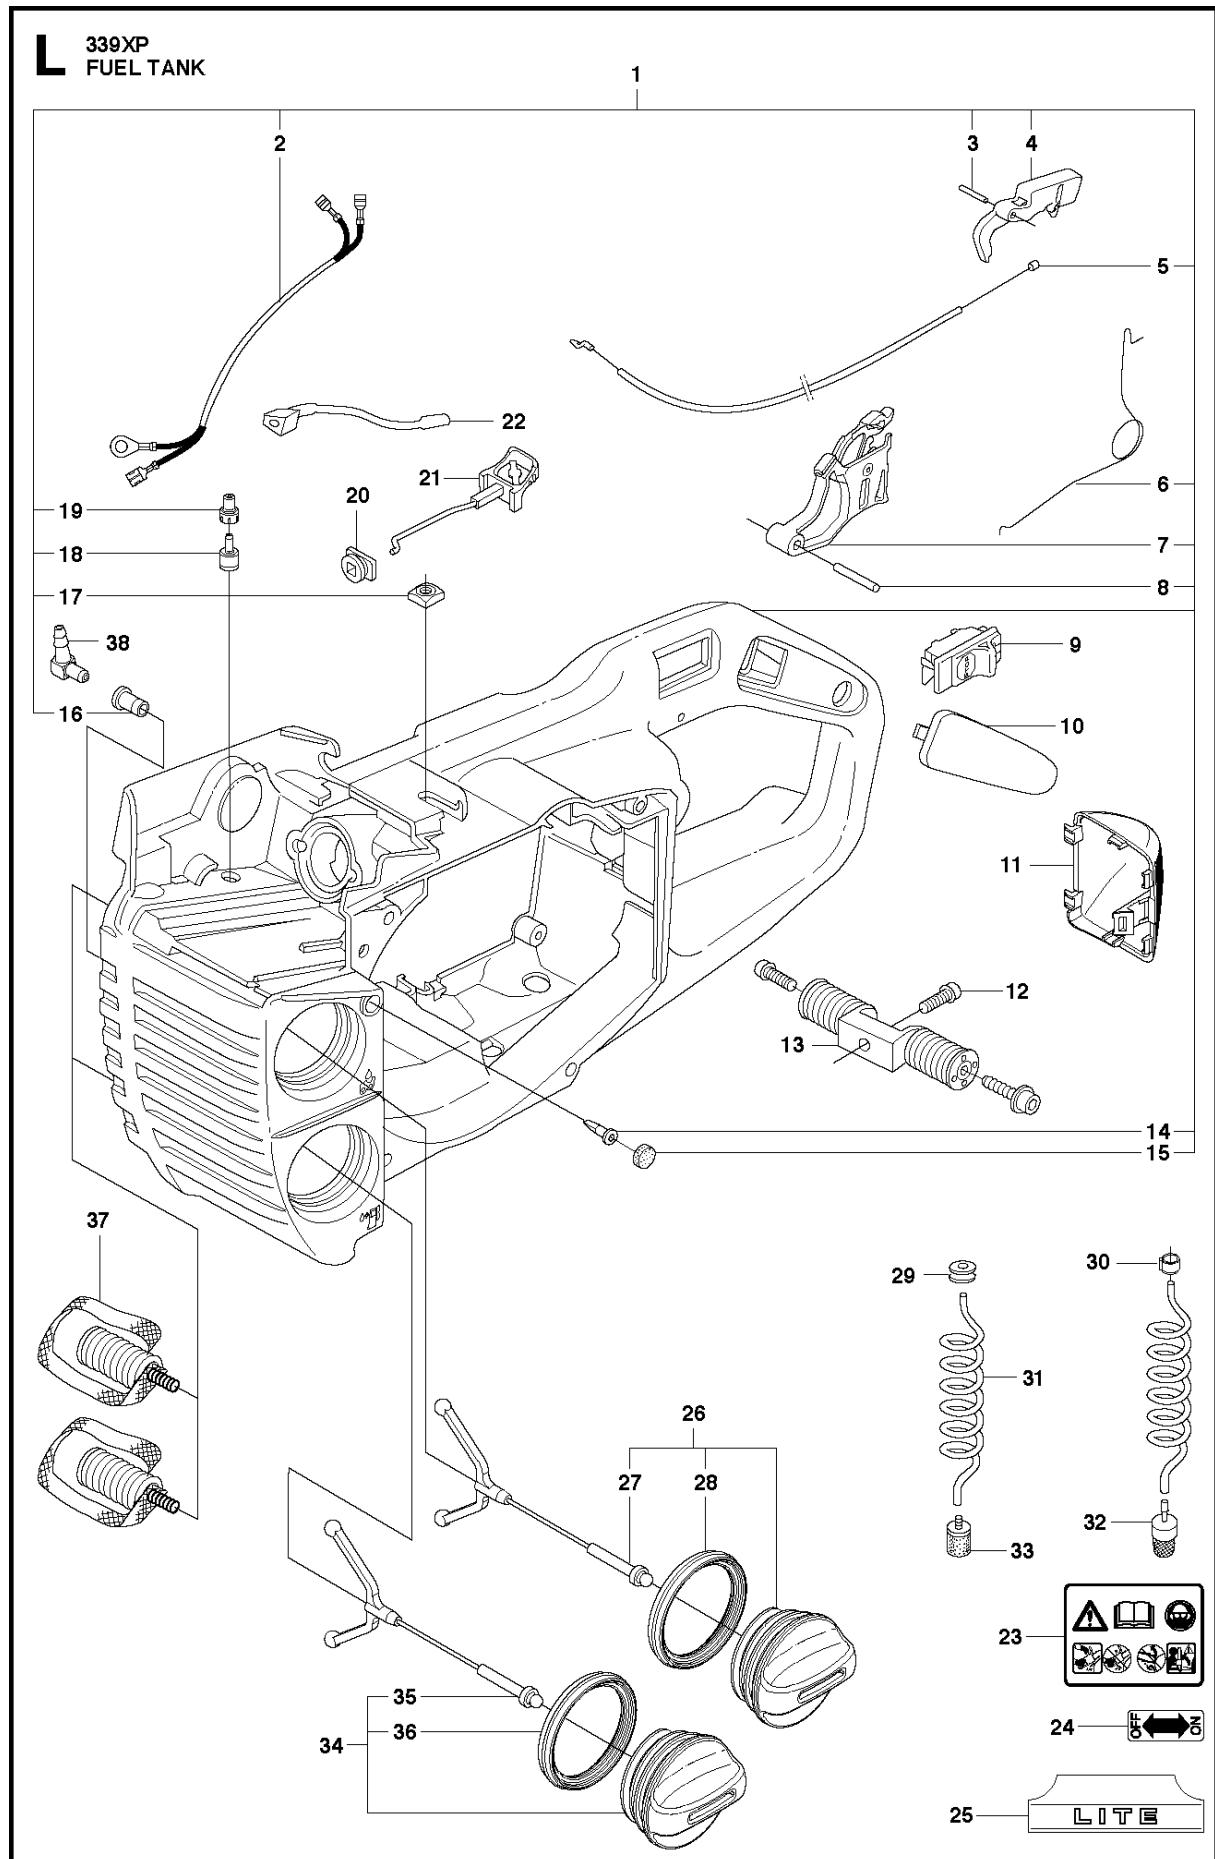

FUEL TANK

339 XP, 2010-02

Ref	Part No	Description	Remark	QTY	KIT
1	537 08 89-05	TANK UNIT ASSY		1	
2	537 07 40-01	WIRING		1	1
3	720 12 40-20	PARALLEL PIN		1	1
4	503 55 66-01	THROTTLE LOCKOUT		1	1
5	537 07 58-01	THROTTLE WIRE ASSY		1	1
6	503 73 64-01	SPRING		1	1
7	503 82 98-01	TRIGGER		1	1
8	720 12 75-20	PARALLEL PIN		1	1
9	503 71 82-01	SWITCH		1	
10	537 05 93-01	HANDLE INSERT		1	
11	537 06 35-02	SPARK PLUG COVER		3	
12	503 20 02-16	SCREW IHSCFM		1	
13	503 82 33-02	ANTIVIBRATION ELEMENT		1	
14	530 02 61-19	CHECK VALVE		1	1
15	503 98 13-01	PLUG		1	1
16	537 05 28-01	VALVE SLEEVE		1	1
17	503 22 65-04	SQUARE NUT		1	1
18	537 35 95-01	TANK VENT ASSY		1	1
19	537 13 97-01	PROTECTIVE CAP		1	1
20	537 08 64-01	GROMMET		1	
21	537 07 04-01	CHOKE CONTROL		1	
22	503 84 26-01	IMPULSE HOSE		1	
23	503 98 74-01	LABEL		1	
24	537 12 76-01	LABEL	JP Only	1	
25	537 37 81-01	LABEL	JP Only	1	
26	537 21 52-02	TANK CAP ASSY		1	
27	503 57 89-01	HOLDER		1	26
28	537 21 50-01	SEALING		1	26
29	503 73 58-01	BUSHING		1	
30	537 05 11-01	HOSE CLAMP		2	
31	544 32 50-02	FUEL HOSE		1	
32	503 96 75-01	OIL PLUMMET		1	
33	503 44 32-01	FUEL FILTER		1	
34	537 21 52-04	TANK CAP ASSY		1	
35	503 57 89-01	HOLDER		1	34
36	537 21 50-01	SEALING		2	34
37	503 85 38-04	ANTIVIBRATION ELEMENT		1	
38	537 19 23-01	NIPPLE