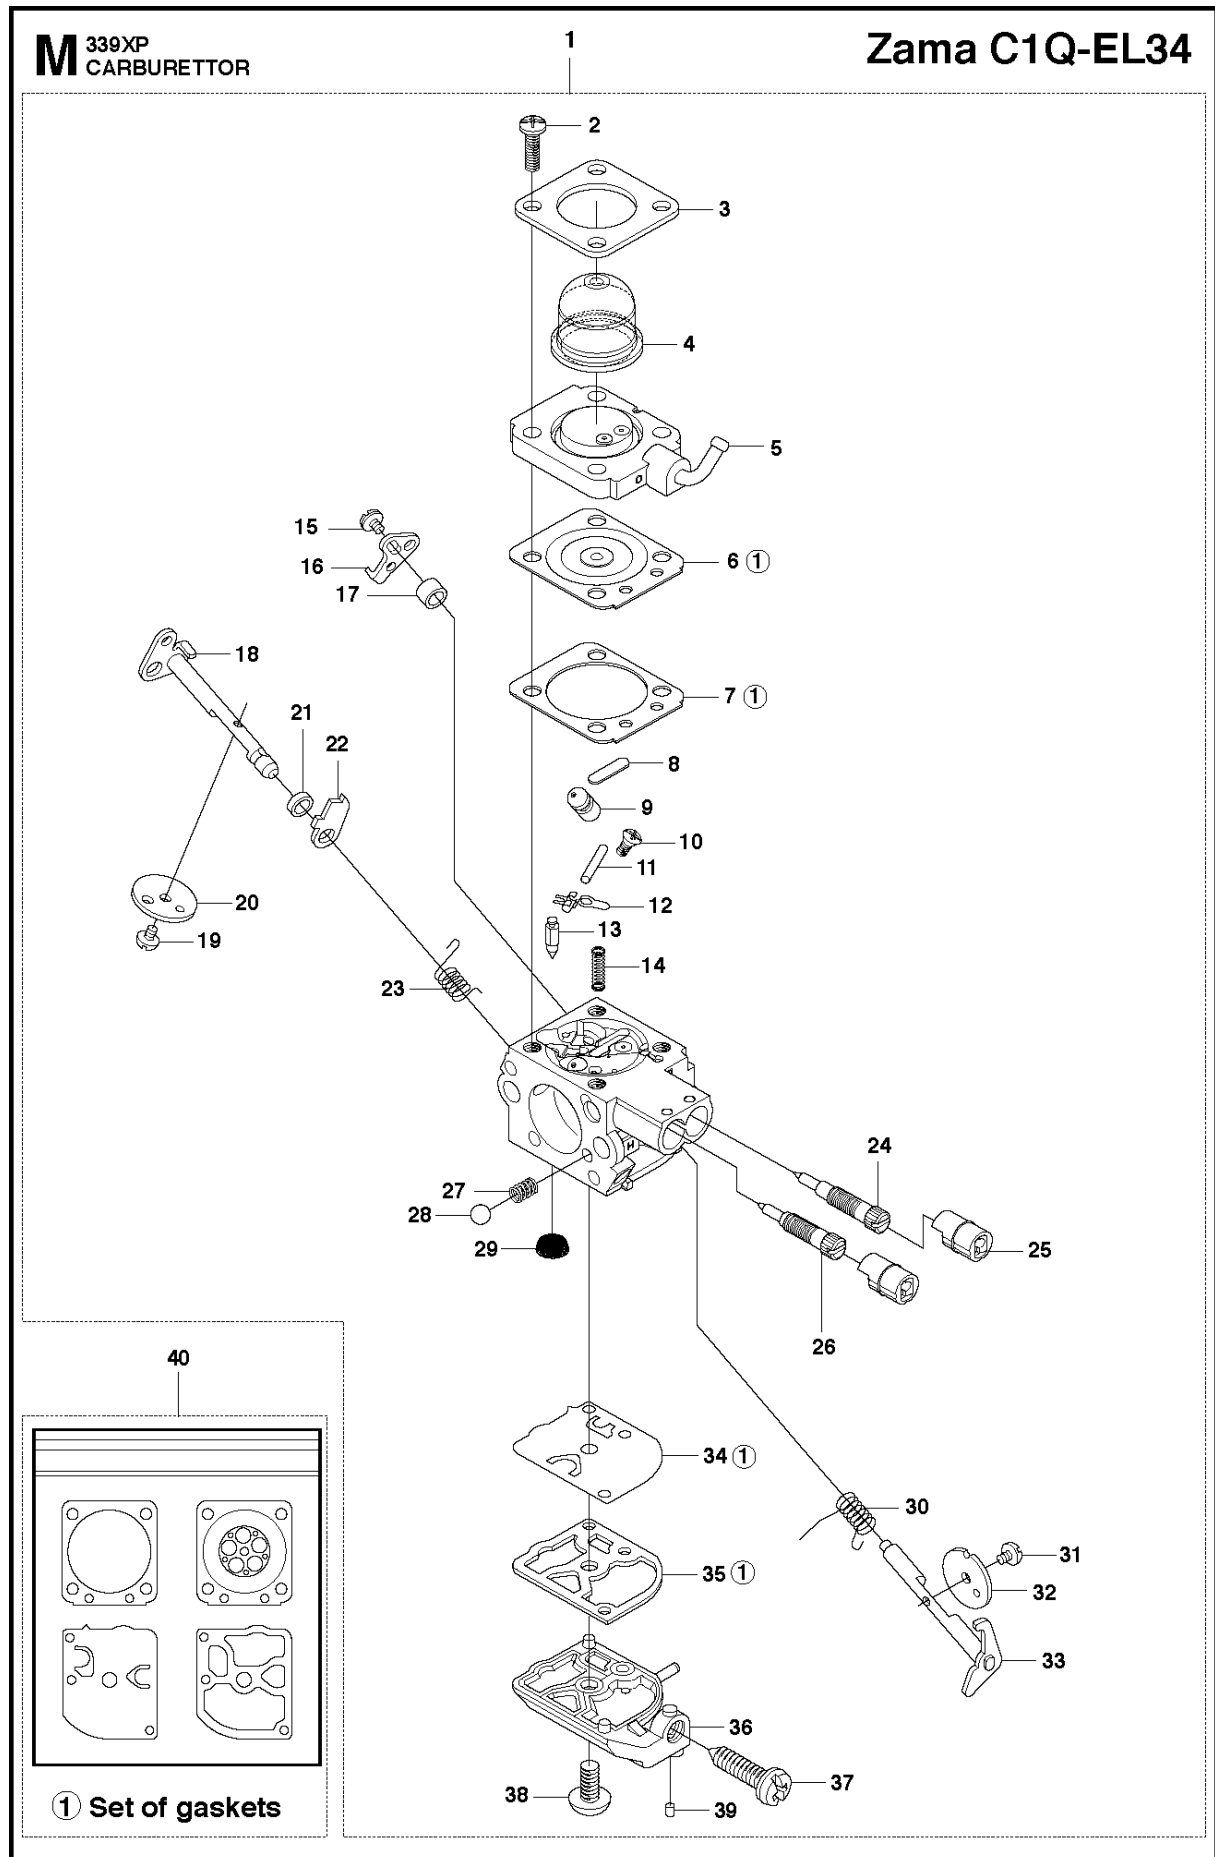

K 339XP
HANDLE

HANDLE

339 XP, 2010-02

Ref	Part No	Description	Remark	QTY KIT
1	503 21 57-16	SCREW IHSCT		2
2	537 07 25-01	FRONT HANDLE		1
3	503 21 57-16	SCREW IHSCT		1

FUEL TANK

339 XP, 2010-02

Ref	Part No	Description	Remark	QTY	KIT
1	537 08 89-05	TANK UNIT ASSY		1	
2	537 07 40-01	WIRING		1	1
3	720 12 40-20	PARALLEL PIN		1	1
4	503 55 66-01	THROTTLE LOCKOUT		1	1
5	537 07 58-01	THROTTLE WIRE ASSY		1	1
6	503 73 64-01	SPRING		1	1
7	503 82 98-01	TRIGGER		1	1
8	720 12 75-20	PARALLEL PIN		1	1
9	503 71 82-01	SWITCH		1	
10	537 05 93-01	HANDLE INSERT		1	
11	537 06 35-02	SPARK PLUG COVER		3	
12	503 20 02-16	SCREW IHSCFM		1	
13	503 82 33-02	ANTIVIBRATION ELEMENT		1	
14	530 02 61-19	CHECK VALVE		1	1
15	503 98 13-01	PLUG		1	1
16	537 05 28-01	VALVE SLEEVE		1	1
17	503 22 65-04	SQUARE NUT		1	1
18	537 35 95-01	TANK VENT ASSY		1	1
19	537 13 97-01	PROTECTIVE CAP		1	1
20	537 08 64-01	GROMMET		1	
21	537 07 04-01	CHOKE CONTROL		1	
22	503 84 26-01	IMPULSE HOSE		1	
23	503 98 74-01	LABEL		1	
24	537 12 76-01	LABEL	JP Only	1	
25	537 37 81-01	LABEL	JP Only	1	
26	537 21 52-02	TANK CAP ASSY		1	
27	503 57 89-01	HOLDER		1	26
28	537 21 50-01	SEALING		1	26
29	503 73 58-01	BUSHING		1	
30	537 05 11-01	HOSE CLAMP		2	
31	544 32 50-02	FUEL HOSE		1	
32	503 96 75-01	OIL PLUMMET		1	
33	503 44 32-01	FUEL FILTER		1	
34	537 21 52-04	TANK CAP ASSY		1	
35	503 57 89-01	HOLDER		1	34
36	537 21 50-01	SEALING		2	34
37	503 85 38-04	ANTIVIBRATION ELEMENT		1	
38	537 19 23-01	NIPPLE			