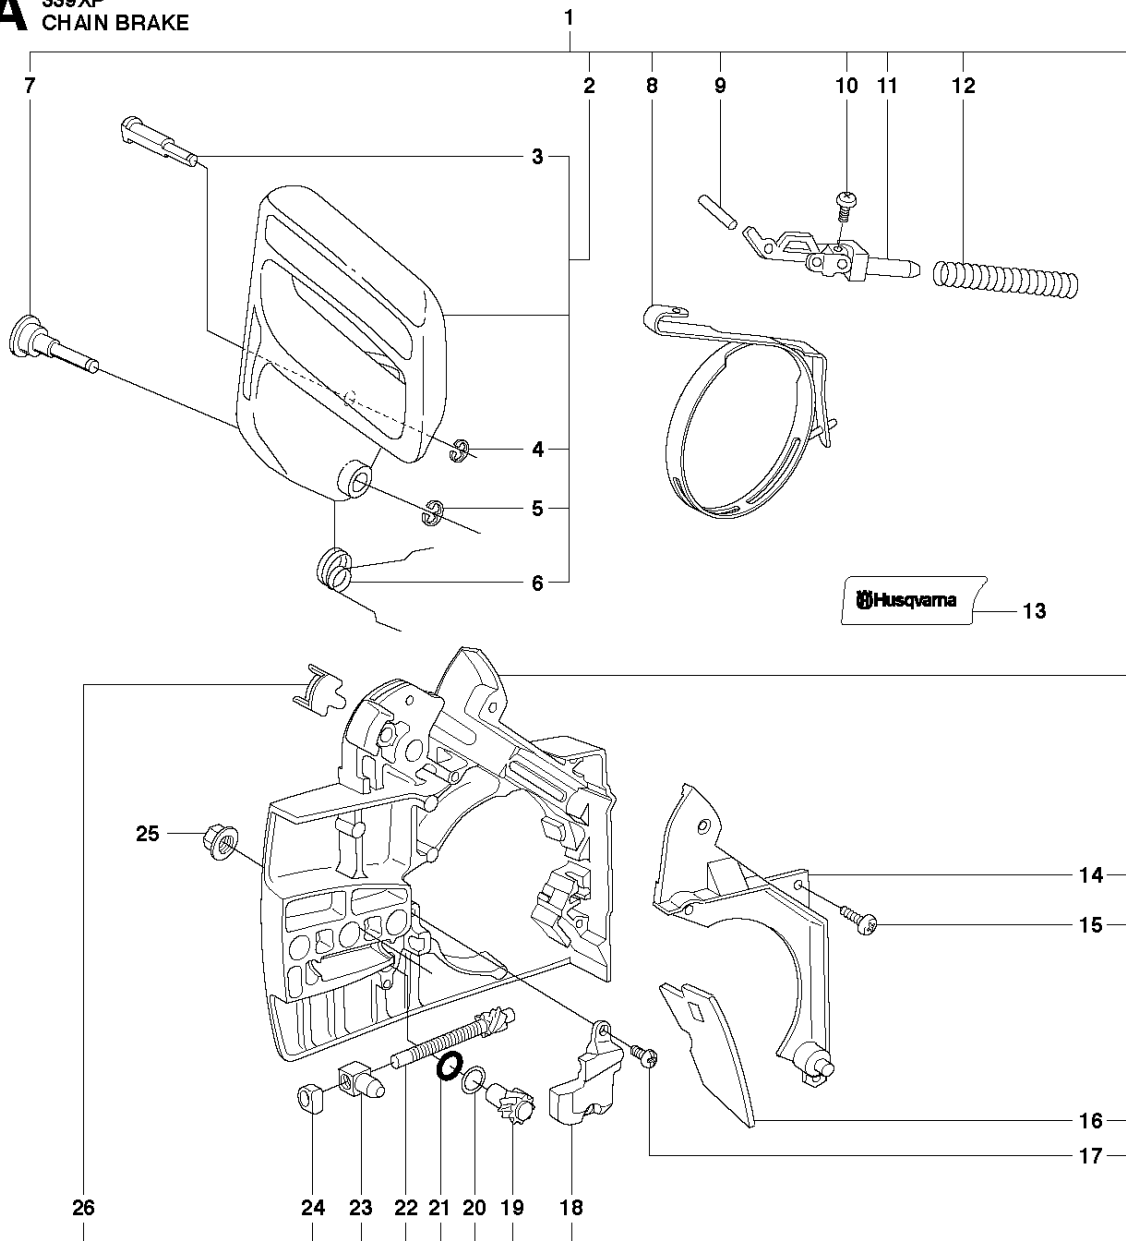

SPARE PARTS LIST

CHAIN SAWS

339 XP, 2010-02

A 339XP
CHAIN BRAKE

CHAIN BRAKE

339 XP, 2010-02

Ref	Part No	Description	Remark	QTY	KIT
1	544 00 55-04	CHAIN BRAKE ASSY		1	
2	537 09 90-01	HAND GUARD		1	1
3	503 85 46-01	PIVOT PIN		1	2
4	735 31 08-20	E-CLIP		1	2
5	735 31 10-20	E-CLIP		1	2
6	537 09 28-02	POSITION SPRING		1	2
7	503 81 71-01	SHAFT PIVOT		1	1
8	503 80 97-03	BRAKE BAND ASSY		1	1
9	720 12 33-00	PARALLEL PIN		1	1
10	503 21 28-10	SCREW CCRPANT		1	1
11	501 87 53-01	KNEE JOINT ASSY		1	1
12	503 90 83-01	BRAKE SPRING		1	1
13	537 42 95-01	LABEL		1	
14	503 80 52-01	HUB CAP		1	1
15	503 21 28-10	SCREW CCRPANT		4	1
16	503 85 51-01	CHIP GUARD		1	1
17	503 21 28-10	SCREW CCRPANT		2	1
18	537 39 69-01	COVER LID		1	1
19	537 07 94-02	WORM WHEEL		1	1
20	503 23 00-63	WASHER		1	1
21	740 48 07-02	O-RING		1	1
22	537 39 70-01	WORM SCREW		1	1
23	588 85 03-01	PIN		1	1
24	537 01 74-01	BEARING SLEEVE		1	1
25	503 22 00-01	HEXAGON NUT		1	
26	503 86 20-01	SPRING GUIDE		1	1

B 339XP
CLUTCH

CLUTCH

339 XP, 2010-02

Ref	Part No	Description	Remark	QTY	KIT
1	503 71 40-03	CLUTCH ASSY		1	
2	503 74 95-01	CLUTCH SPRING		1	1
3	503 52 12-04	WASHER		1	
4	537 07 91-71	CLUTCH DRUM	1/4	1	
4	503 82 22-71	CLUTCH DRUM ASSY	3/8	1	
4	503 81 93-71	CLUTCH DRUM	.325 7-tooth	1	
5	503 25 46-01	NEEDLE BEARING		1	4
6	503 78 92-03	PUMP PINION	1/4	1	
6	503 78 92-02	PUMP PINION	.325 7-tooth	1	
6	503 78 92-01	PUMP PINION	3/8	1	
7	537 32 60-02	CLUTCH DRUM ASSY	.325 7-tooth	1	
8	501 45 74-02	RIM		1	7
9	503 25 46-01	NEEDLE BEARING		1	7
10	503 78 92-04	PUMP PINION	.325 7-tooth	1	