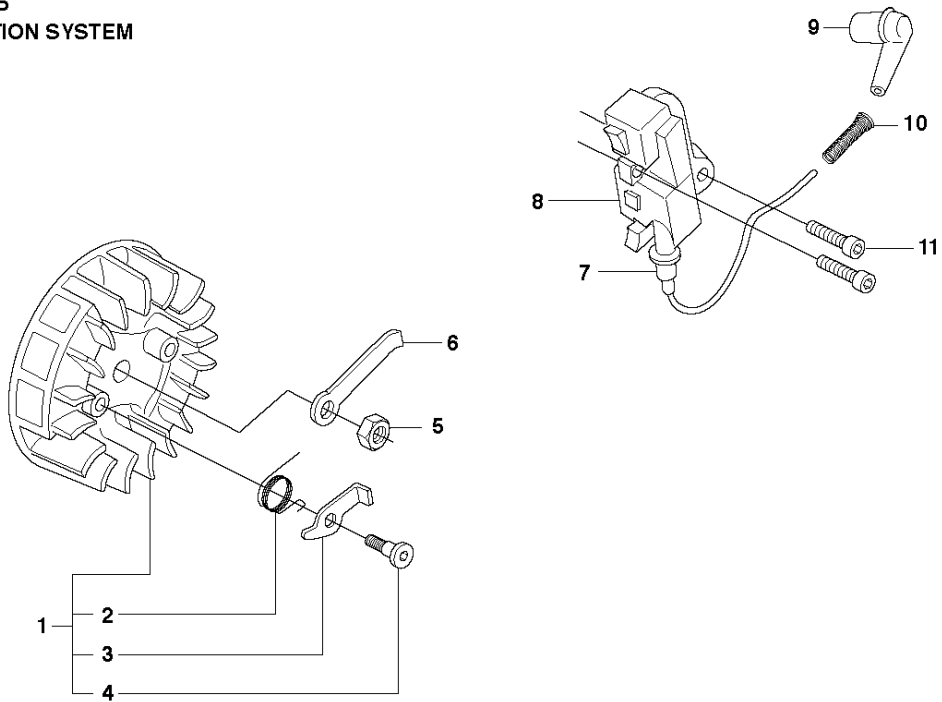

E 339XP
IGNITION SYSTEM

IGNITION SYSTEM

339 XP, 2010-02

Ref	Part No	Description	Remark	QTY	KIT
1	537 23 39-01	FLYWHEEL		1	
2	503 81 81-01	SPRING		2	1
3	503 71 02-03	STARTER PAWL		2	1
4	501 81 99-05	SCREW		2	1
5	503 22 10-11	HEXAGON NUT		1	
6	503 90 98-02	COUNTERWEIGHT		1	
7	505 54 84-01	CABLE GUIDE		1	
8	544 04 70-01	IGNITION MODULE		1	
9	501 48 54-02	SPARK PLUG CAP		1	
10	505 54 93-01	CABLE COVER		1	
11	503 20 25-16	SCREW IHSCM		2