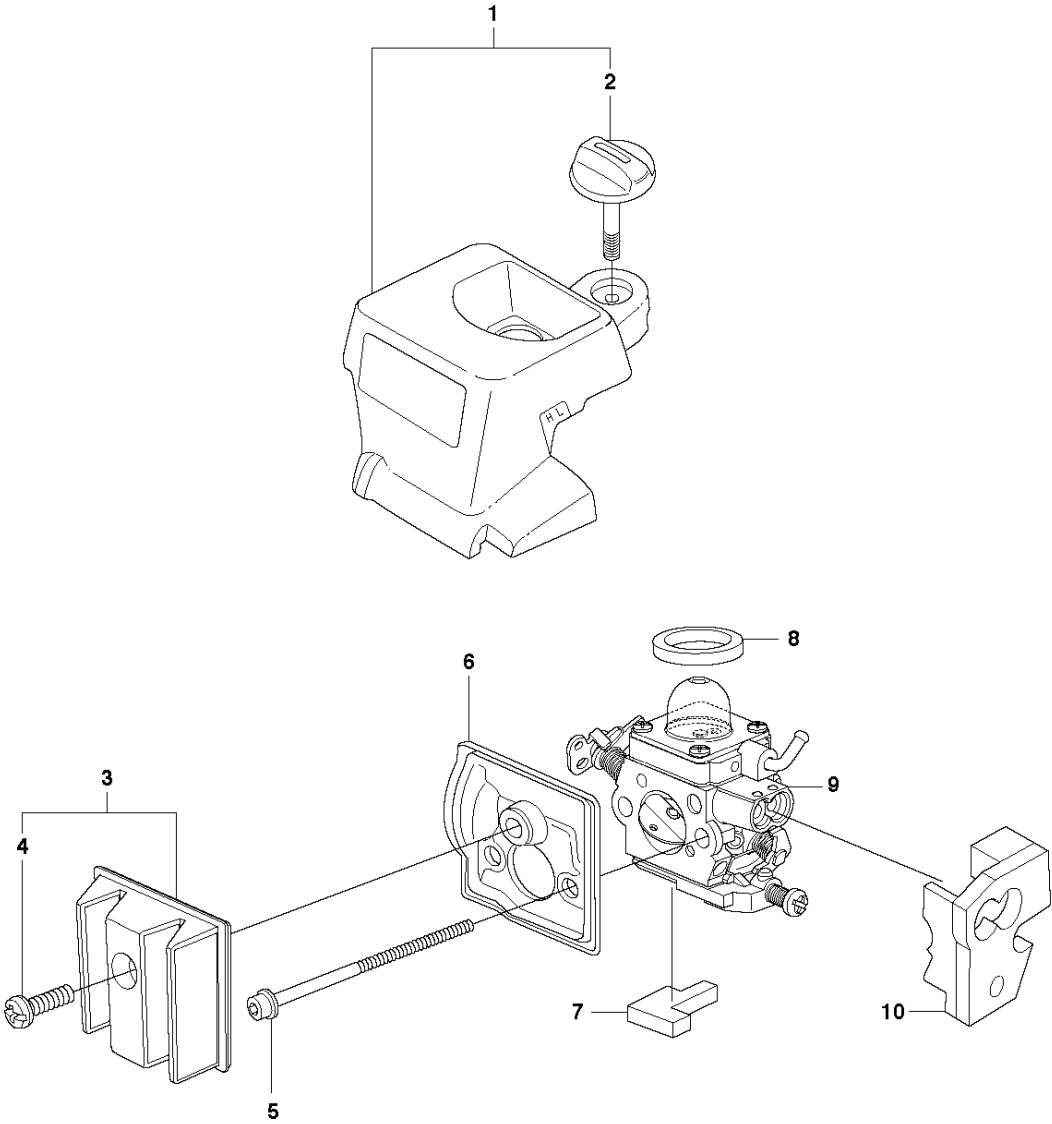

C 339XP
CARBURETTOR & AIR FILTER/FILTER COVER

CARBURETOR & AIR FILTER

339 XP, 2010-02

Ref	Part No	Description	Remark	QTY	KIT
1	537 13 59-04	FILTER COVER		1	
2	537 21 32-10	KNOB		1	1
3	537 07 61-01	AIR FILTER		1	
3	537 07 61-02	AIR FILTER		1	
4	503 20 32-16	SCREW CCRPANMO		1	3
5	503 21 75-50	SCREW IHSCFT		2	
6	537 07 60-02	AIR FILTER BOTTOM		1	
7	537 24 19-02	SEALING		1	
8	537 26 74-01	SEALING		1	
9	544 11 25-01	CARBURETTOR	Zama C1Q-EL34	1	
10	537 33 28-02	SEALING		1