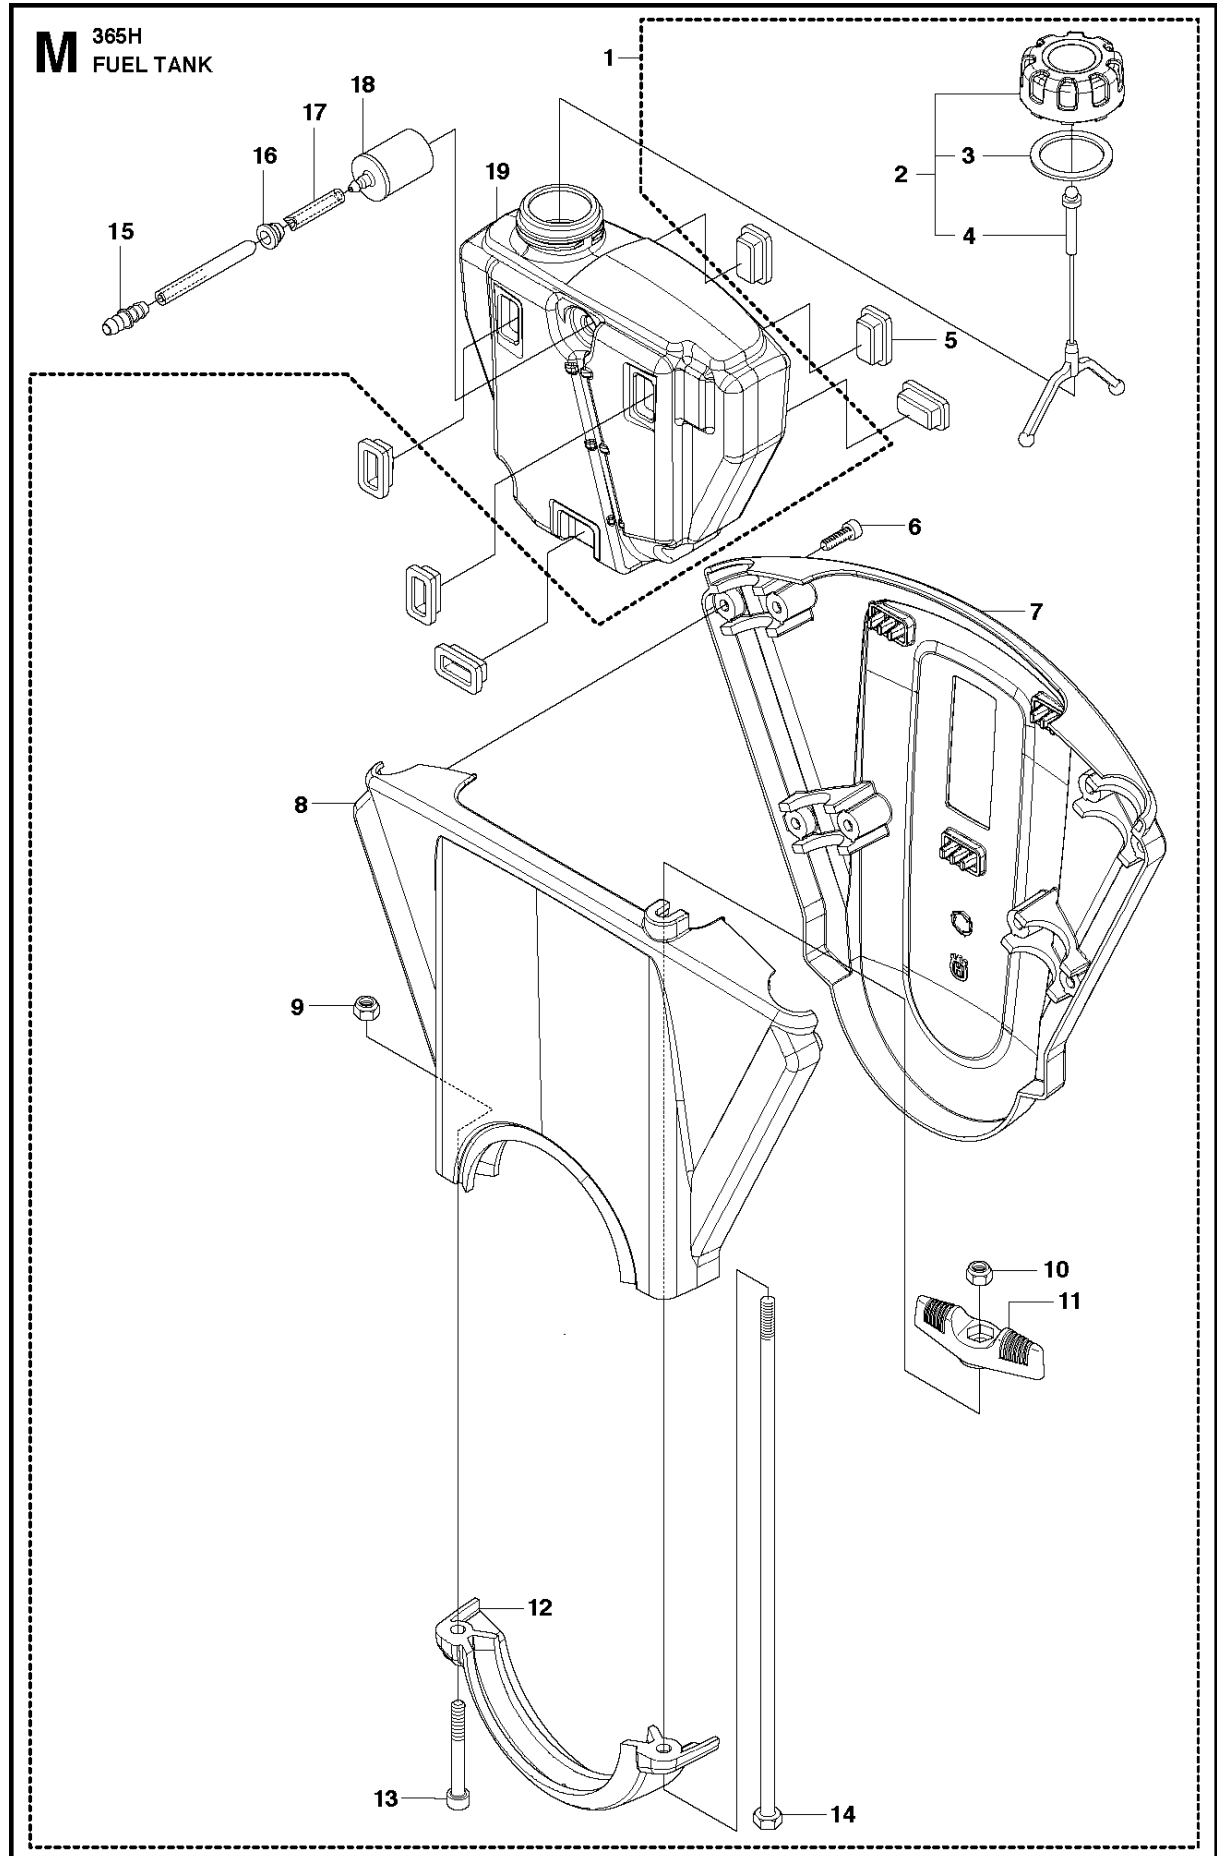

CLUTCH & OIL PUMP

365 H from 2017-10 -

Ref	Part No	Description	Remark	QTY KIT	
1	503 27 21-01	E-CLIP		1	
2	503 75 24-01	WASHER		1	1
3	586 98 06-01	CLUTCH DRUM ASSY	"3/8"x7T"	1	1
3	586 98 06-02	CLUTCH DRUM ASSY	"3/8"x8T"	1	1
4	501 59 80-02	RIM	"3/8"x7T"	1	3
4	505 30 36-61	RIM	"3/8"x8T"	1	3
5	503 43 20-01	NEEDLE HOLDER		1	3
6	586 79 84-01	CLUTCH ASSY		1	
7	537 36 06-01	CLUTCH SPRING		3	
8	503 23 00-59	WASHER		1	
9	725 53 29-56	SCREW IHSCM		2	
10	503 52 13-03	OIL PUMP ASSY		1	
11	503 62 49-01	SEALING PLUG		1	10
12	503 52 15-01	PUMP PISTON		1	10
13	503 23 00-04	WASHER		2	10
14	501 61 58-01	SPRING		1	10
15	503 81 30-01	SPRING		1	10
16	503 81 13-01	PIN SCREW		1	10
17	503 42 67-01	OIL HOSE		1	
18	501 54 41-02	OIL SCREEN		1	
19	504 30 00-26	SEALING		1	
20	503 64 47-01	INLET PIPE		1	
21	503 77 43-01	OIL PIPE		1	
22	537 20 78-07	PUMP PINION		1	

D 365H
CYLINDER PISTON

13

(A) 503 64 72-01
Set of gaskets

CYLINDER PISTON

365 H from 2017-10 -

Ref	Part No	Description	Remark	QTY KIT	
1	503 93 90-05	CYLINDER ASSY		1	
2	581 96 85-02	PISTON ASSY		1	1
3	503 55 22-01	PLUG		1	1
4	577 57 24-01	NEEDLE BEARING		1	1
5	503 71 53-01	DECOMPRESSION VALVE		1	
6	725 53 33-55	SCREW IHSCM		4	
7	503 23 51-11	SPARK PLUG	BPMR7A	1	
8	503 96 15-01	GASKET		1	13
9	503 28 90-15	PISTON RING		1	1, 2
10	737 43 12-00	SNAP RING		2	1, 2
11	503 77 59-01	GASKET		1	13
12	503 77 58-02	HEAT DEFLECTOR		1	
13	503 64 72-01	GASKET KIT	A = Set of gaskets	1	