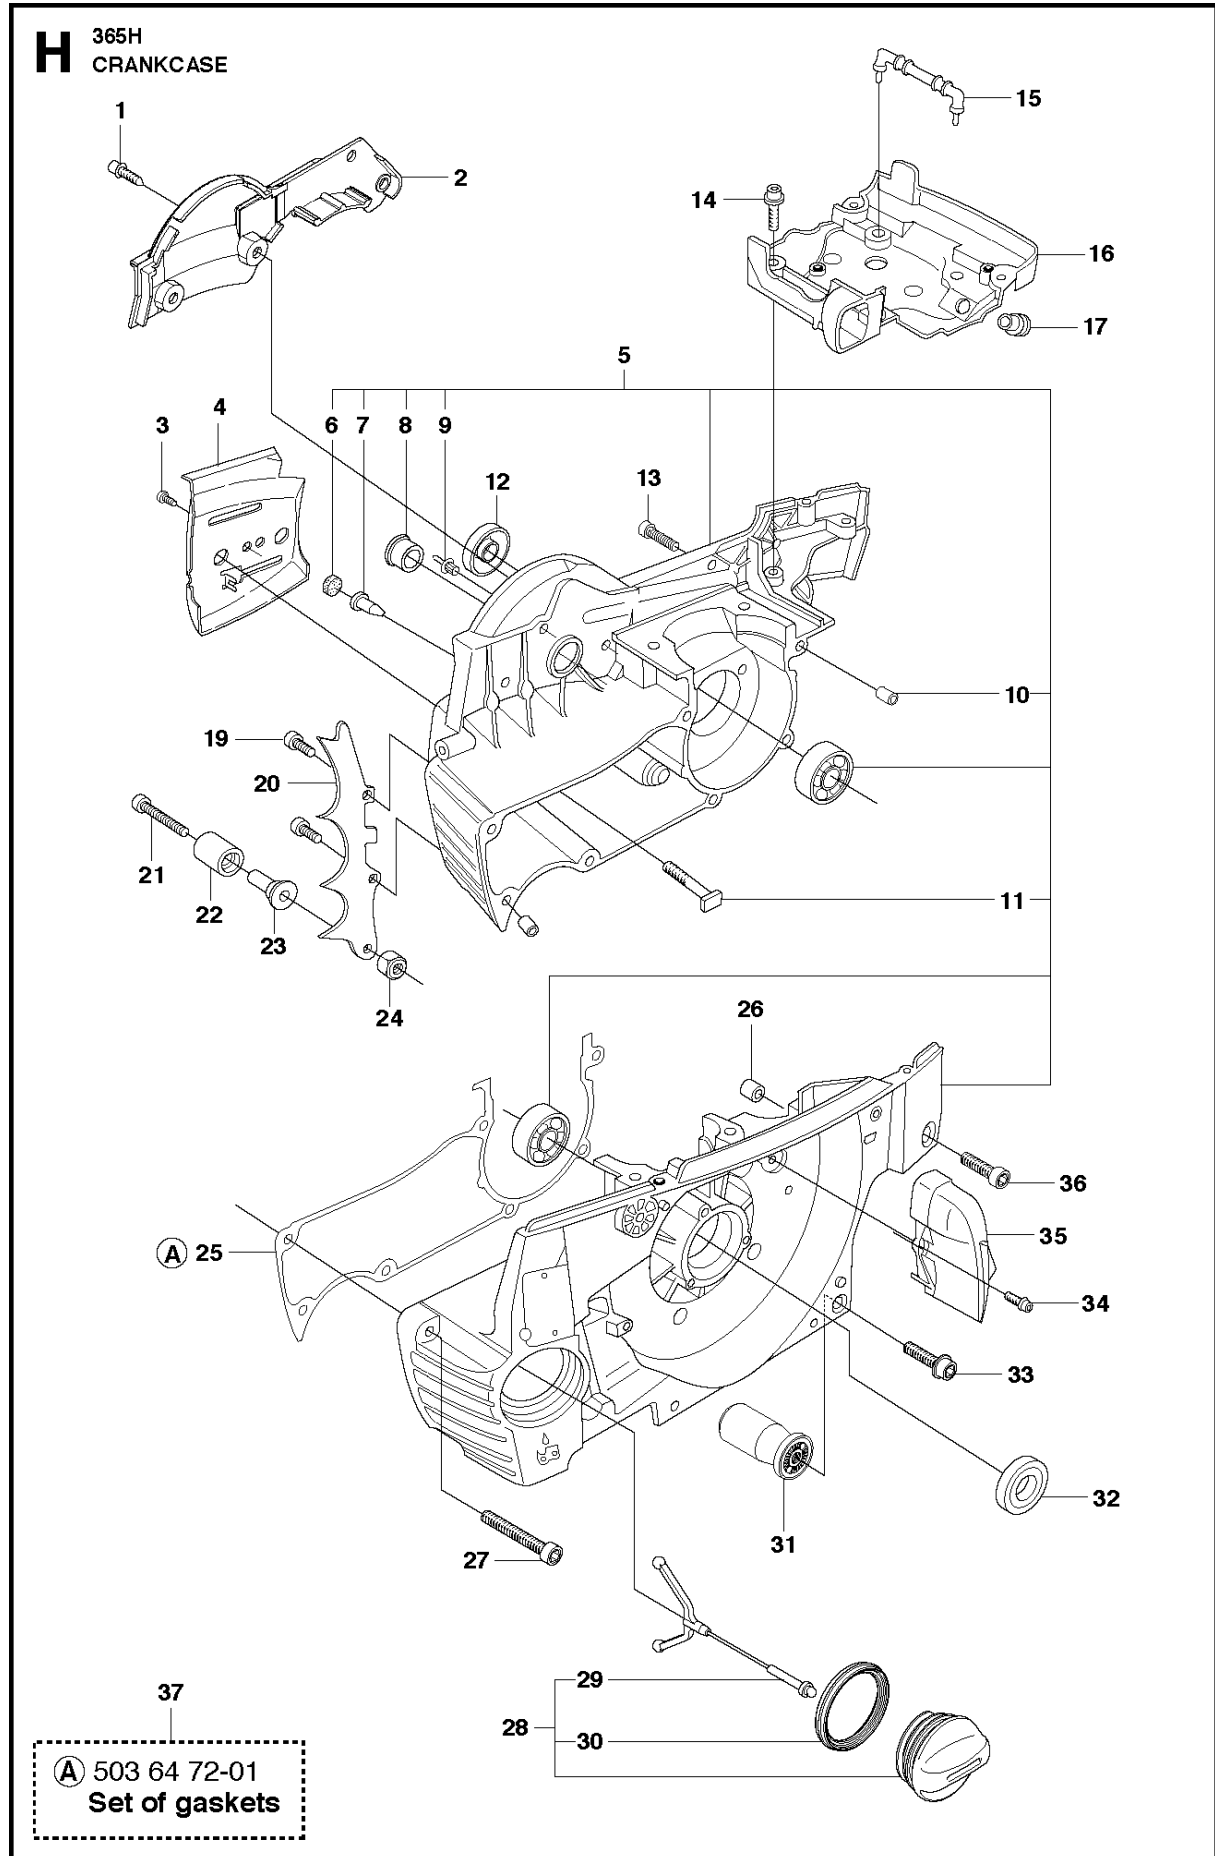

CRANKCASE

365 H from 2017-10 -

Ref	Part No	Description	Remark	QTY	KIT
1	503 20 02-12	SCREW IHSCFM		4	
2	537 44 11-01	BLIND COVER		1	
3	525 88 74-02	SCREW CITXPANT		1	
4	537 04 66-01	KIT		1	
5	503 62 68-13	CRANKCASE ASSY		1	
6	537 40 35-01	FILTER		1	5
7	530 02 61-19	CHECK VALVE		1	5
8	503 96 70-01	BUSHING		1	5
9	503 75 18-01	PIN KNEE-JOINT		1	5
10	501 27 08-01	GUIDE BUSHING		2	5
11	537 05 13-01	BAR BOLT		2	5
12	503 26 03-01	SEALING RING		1	
13	503 74 93-01	SCREW		1	
14	503 20 02-12	SCREW IHSCFM		4	
15	579 46 89-01	SUPPORT		1	
16	588 09 37-03	CARBURETTOR AREA BASE		1	
17	537 09 54-01	GROMMET		1	
19	503 20 02-16	SCREW IHSCFM		2	
20	537 01 71-01	SPIKE		1	
21	503 20 07-80	SCREW IHSCFM		1	
22	537 02 44-01	WEAR PROTECTION		1	
23	537 08 92-01	CHAIN CATCHER		1	
24	503 22 24-01	LOCK NUT		1	
25	503 62 72-01	GASKET		1	
26	503 85 73-01	COVER		1	37
27	503 20 08-70	SCREW IHSCM		6	
28	537 21 52-07	TANK CAP ASSY		1	
29	503 57 89-01	HOLDER		1	
30	589 24 11-01	GASKET		1	
31	501 86 70-01	ANTIVIBRATION ELEMENT		1	
32	505 27 57-19	SEALING RING		1	
33	503 20 02-10	SCREW IHSCFM		1	
34	503 20 02-12	SCREW IHSCFM		1	
35	503 62 84-01	AIR NOZZLE		1	
36	725 53 31-65	SCREW IHSCM		1	
37	503 64 72-01	GASKET KIT	A = Set of gaskets	1