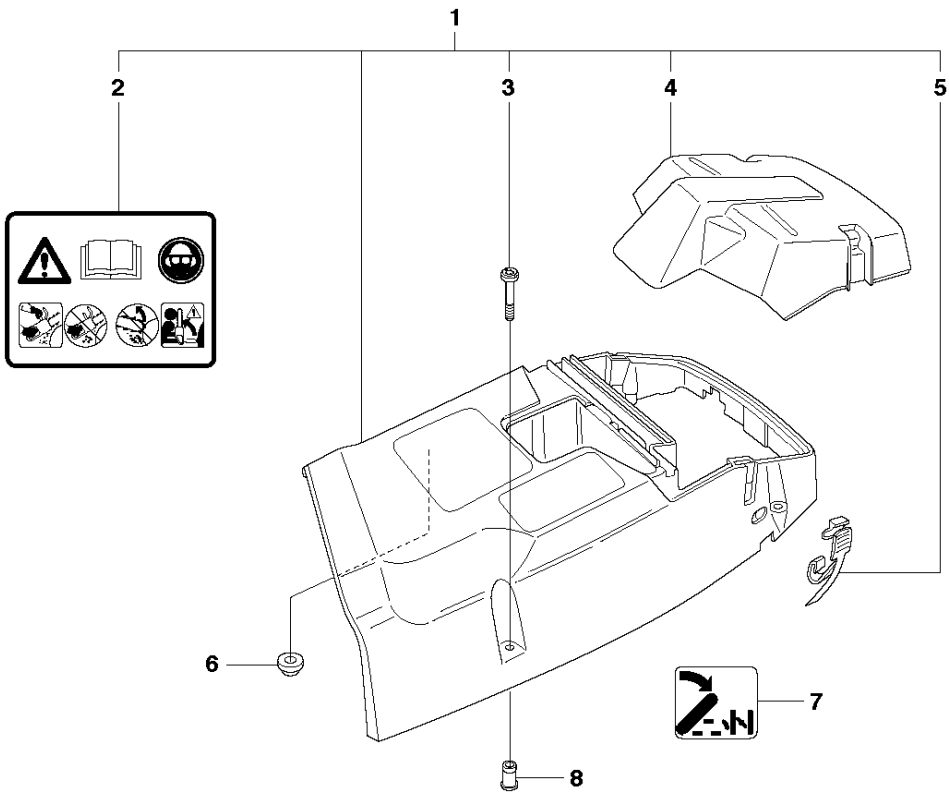

C 365H
CYLINDER COVER

CYLINDER COVER

365 H from 2017-10 -

Ref	Part No	Description	Remark	QTY KIT	
1	503 62 78-07	CYLINDER COVER ASSY		1	
2	503 98 74-01	LABEL		1	1
3	525 88 70-01	SCREW CITXPANMO		3	1
4	503 62 80-01	FILTER COVER		1	1
5	503 74 01-02	SNAP		2	1
6	537 01 65-01	SUPPORT		1	
7	544 41 16-01	LABEL		1	
8	537 05 59-03	SLEEVE		3	1