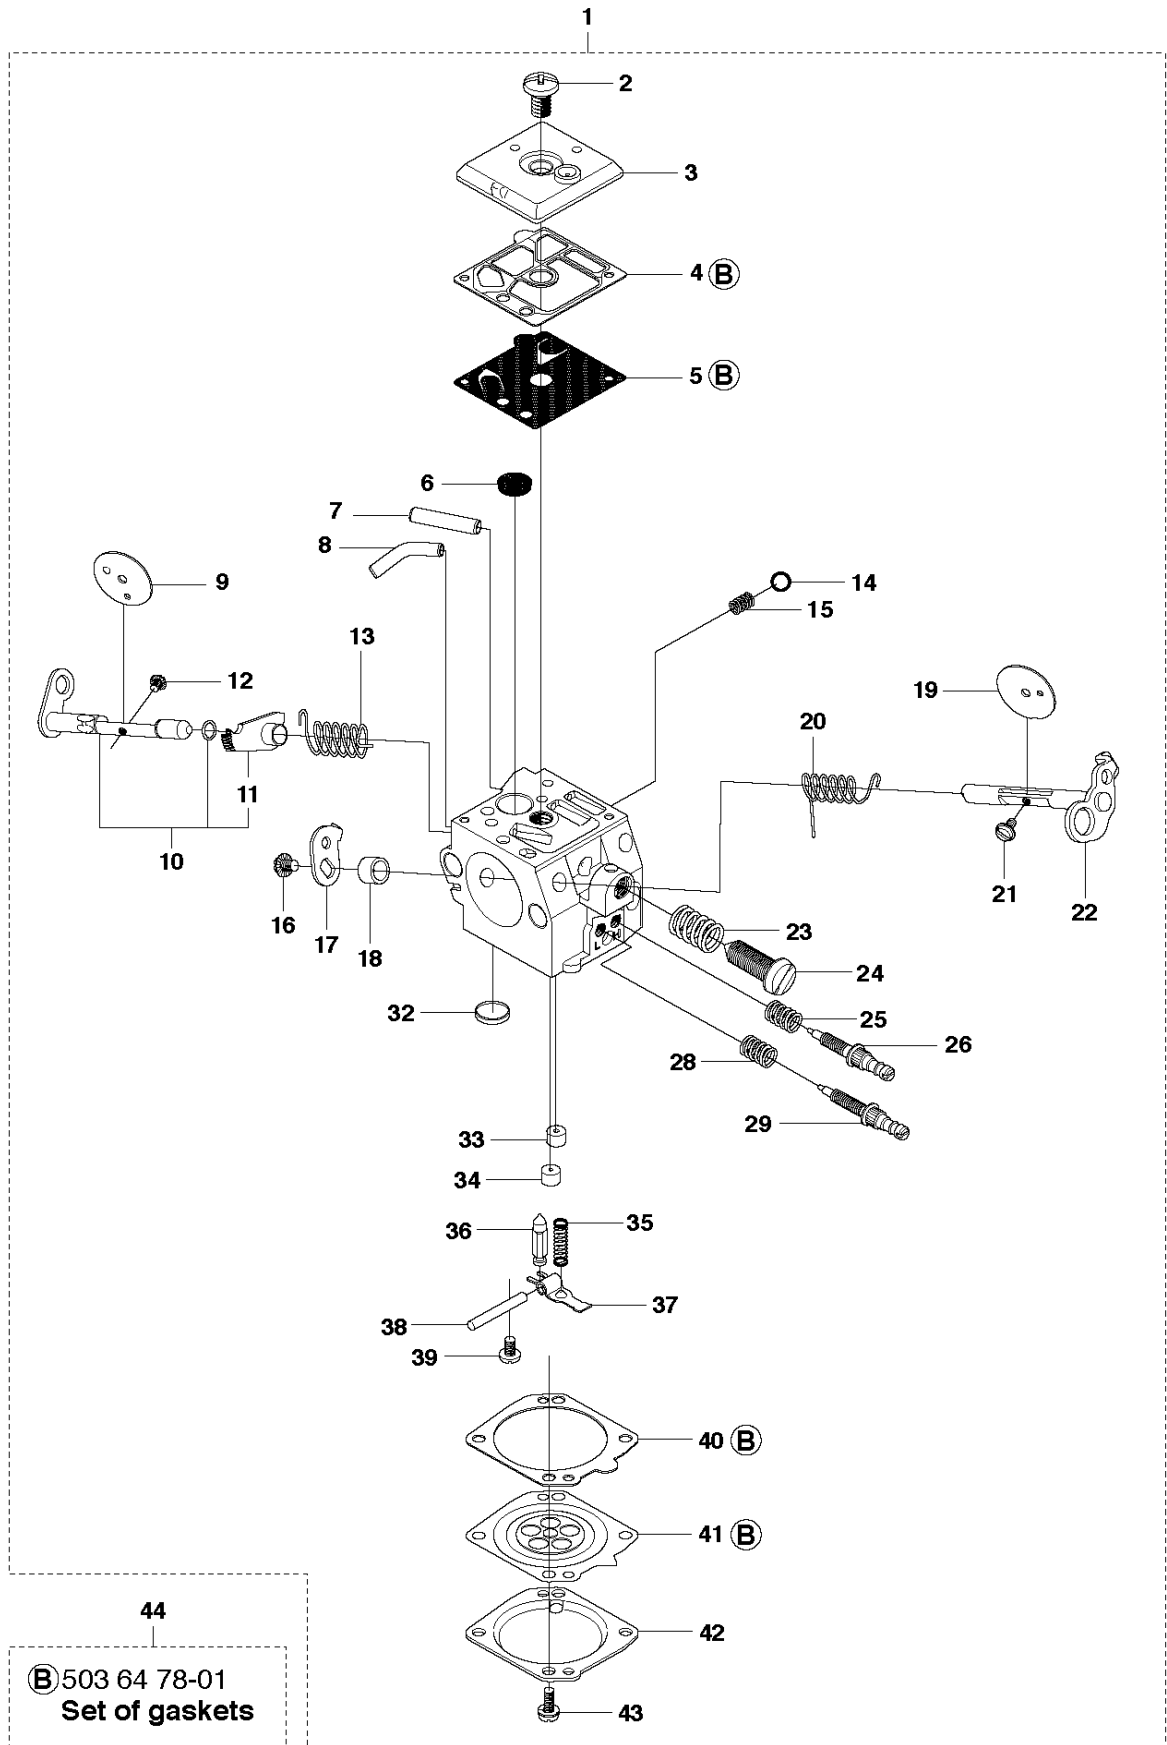

P 365H
CARBURETOR

Walbro HD-6B

CARBURETOR

365 H from 2017-10 -

Ref	Part No	Description	Remark	QTY	KIT
1	503 28 18-04	CARBURETTOR	Walbro HD-6B	1	
2	501 46 69-01	SCREW		1	
3	503 79 98-01	COVER		1	
4	501 66 69-01	GASKET		1	1, 44
5	502 25 47-01	DIAPHRAGM PUMP		1	1, 44
6	501 66 61-01	SCREEN		1	
7	503 85 59-01	FITTING		1	
8	503 80 14-01	FITTING		1	
9	503 85 58-01	VALVE		1	
10	537 01 91-01	SHAFT ASSY		1	
11	537 01 89-01	LEVER		1	1, 10
12	501 46 87-01	SCREW		1	
13	537 01 90-01	SPRING		1	
14	501 46 85-01	BALL		1	
15	501 46 84-01	SPRING		1	
16	501 46 87-01	SCREW		1	
17	503 79 96-01	LEVER		1	
18	503 80 15-01	WASHER		1	
19	503 80 00-01	VALVE		1	
20	503 80 09-01	SPRING		1	
21	530 03 50-15	SCREW		1	
22	503 79 99-01	SHAFT		1	
23	501 66 78-01	SPRING		1	
24	503 80 08-01	SCREW		1	
25	501 66 77-01	SPRING		1	
26	503 80 11-01	NEEDLE	H	1	
28	501 66 77-01	SPRING		1	
29	504 02 72-13	NEEDLE-IDLE SPEED	L	1	
31	503 91 54-01	RETAINER		1	
32	503 57 42-01	PLUG		1	
33	503 80 04-01	NOZZLE		1	
34	503 68 82-01	JET		1	
35	503 56 24-01	SPRING		1	
36	503 56 34-01	INLET		1	
37	501 66 83-01	LEVER-METERING		1	
38	505 52 01-25	PIN-METERING LEVER		1	
39	505 31 67-17	SCREW		1	
40	504 13 09-05	GASKET		1	1, 44
41	503 80 07-01	DIAPHRAGM		1	1, 44
42	537 07 76-01	COVER		1	
43	503 10 87-01	SCREW		4	
44	503 64 78-01	REPAIR KIT	B = Set of gaskets	1