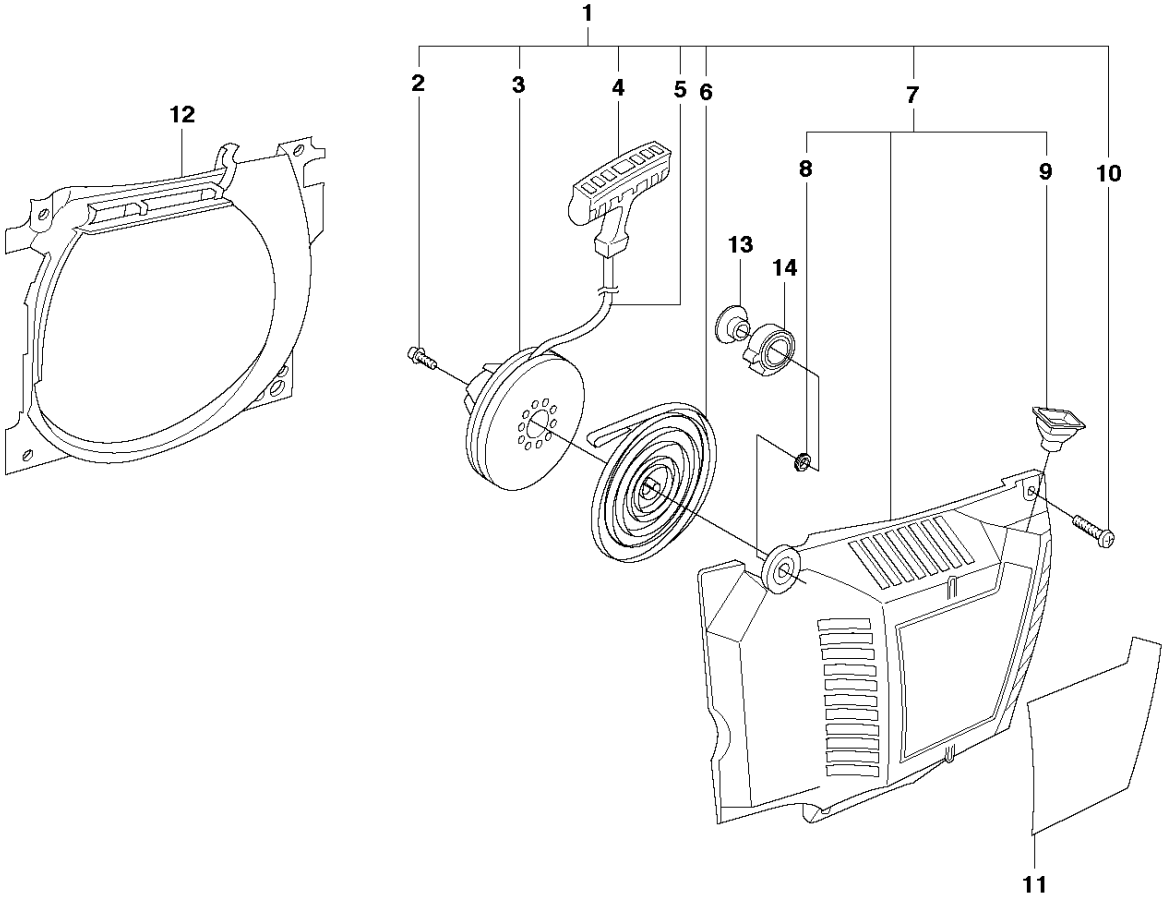

K 365H
STARTER

STARTER

365 H from 2017-10 -

Ref	Part No	Description	Remark	QTY KIT	
1	503 62 81-71	STARTER ASSY		1	
2	503 21 52-16	SCREW IHSCFT		1	1
3	503 85 96-01	STARTER PULLEY		1	1
4	522 03 73-01	STARTER HANDLE		1	1
5	503 43 29-02	STARTER CORD		1	1
6	537 28 36-02	RECOIL SPRING		1	1
7	503 62 82-02	STARTER HOUSING		1	1
8	537 08 67-01	BUSHING		1	1, 7
9	501 63 06-01	SLEEVE		1	1, 7
10	544 08 03-01	SCREW		4	1, 7
11	544 41 16-01	LABEL		1	
12	503 62 83-01	AIR CONDUCTOR		1	
13	503 77 52-01	BUSHING		1	
14	506 26 98-01	BUSHING		1