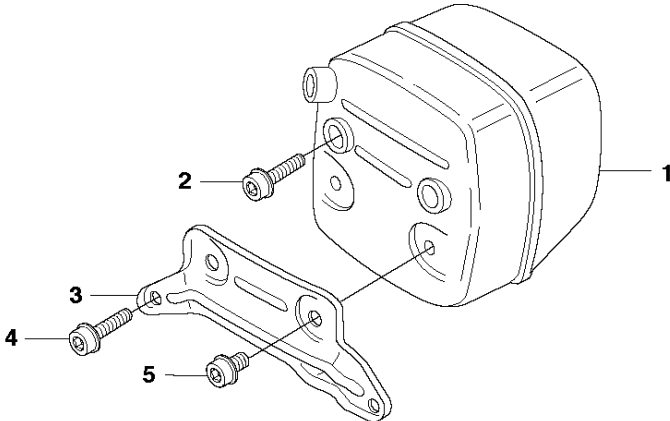

F 365H
MUFFLER

MUFFLER

365 H from 2017-10 -

Ref	Part No	Description	Remark	QTY	KIT
1	544 02 95-01	MUFFLER ASSY		1	
2	725 53 70-55	SCREW IHSCM		2	1
3	579 02 59-01	SUPPORT		1	
4	503 20 07-74	SCREW IHSCFM		2	
5	503 20 07-02	SCREW IHSCFM		2