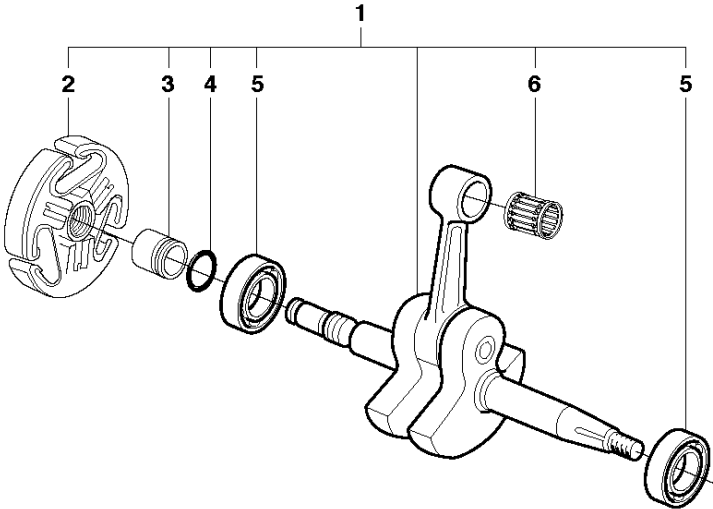

E 365H
CRANKSHAFT

CRANKSHAFT

365 H from 2017-10 -

Ref	Part No	Description	Remark	QTY	KIT
1	503 74 87-05	CRANKSHAFT ASSY		1	
2	586 79 84-01	CLUTCH ASSY		1	1
3	503 77 91-01	SLEEVE		1	1
4	503 26 30-19	O-RING		1	1
5	585 97 50-01	BALL BEARING		2	1
6	577 57 24-01	NEEDLE BEARING		1	1