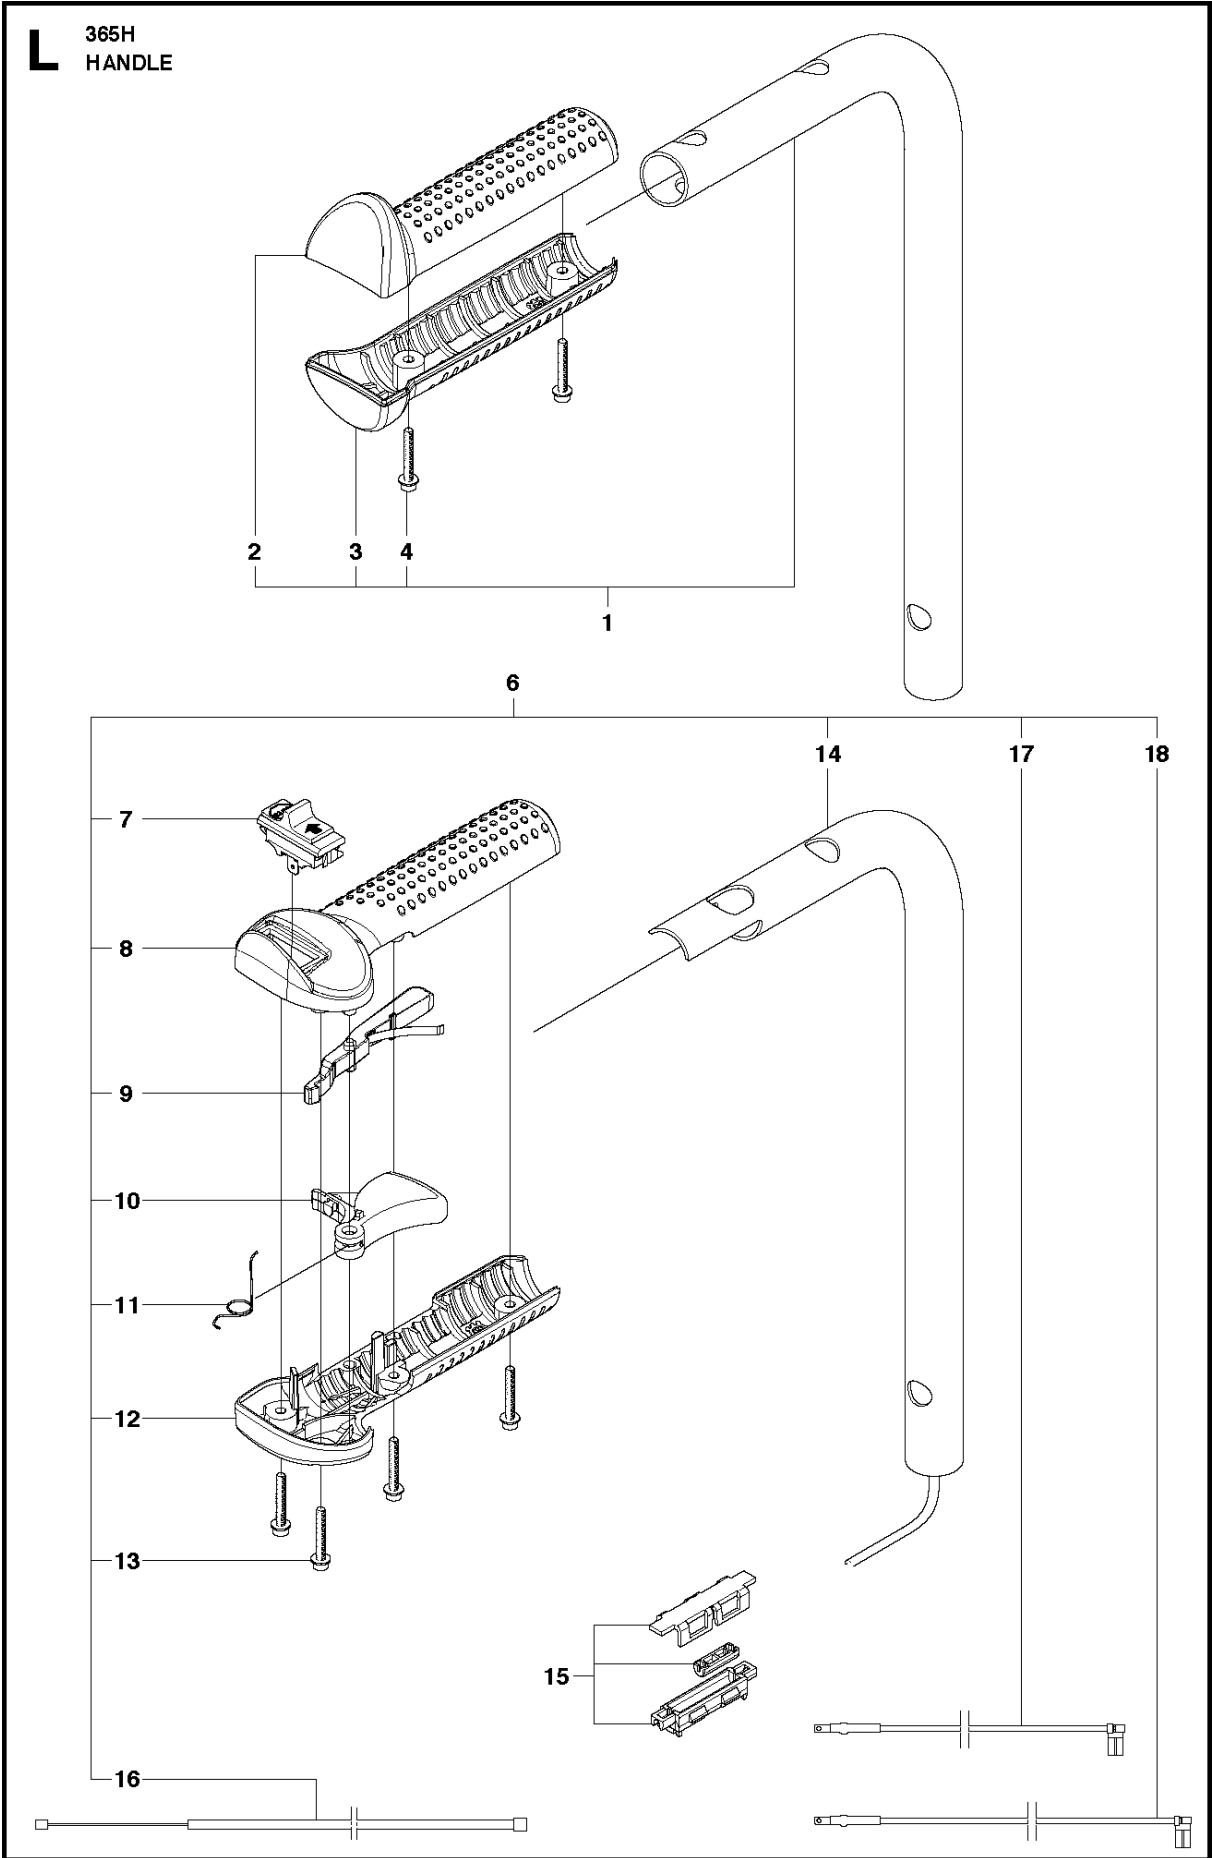

D 365H
CYLINDER PISTON

13

(A) 503 64 72-01
Set of gaskets

CYLINDER PISTON

365 H from 2017-10 -

Ref	Part No	Description	Remark	QTY KIT	
1	503 93 90-05	CYLINDER ASSY		1	
2	581 96 85-02	PISTON ASSY		1	1
3	503 55 22-01	PLUG		1	1
4	577 57 24-01	NEEDLE BEARING		1	1
5	503 71 53-01	DECOMPRESSION VALVE		1	
6	725 53 33-55	SCREW IHSCM		4	
7	503 23 51-11	SPARK PLUG	BPMR7A	1	
8	503 96 15-01	GASKET		1	13
9	503 28 90-15	PISTON RING		1	1, 2
10	737 43 12-00	SNAP RING		2	1, 2
11	503 77 59-01	GASKET		1	13
12	503 77 58-02	HEAT DEFLECTOR		1	
13	503 64 72-01	GASKET KIT	A = Set of gaskets	1	

HANDLE

365 H from 2017-10 -

Ref	Part No	Description	Remark	QTY KIT	
1	537 44 01-01	HANDLE		1	
2	537 44 02-01	HANDLE HALF		1	1
3	537 44 03-01	HANDLE HALF		1	1
4	503 21 71-16	SCREW IH SCT		2	1
6	537 43 96-01	THROTTLE HANDLE ASSY		1	
7	503 71 82-01	SWITCH		1	6
8	537 43 99-01	HANDLE HALF		1	6
9	544 06 14-01	THROTTLE LOCKOUT ASS		1	6
10	537 43 97-01	THROTTLE TRIGGER		1	6
11	537 17 42-01	SPRING THROTTLE TRIG		1	6
12	537 44 00-01	HANDLE HALF		1	6
13	503 21 71-16	SCREW IH SCT		4	6
14	537 44 04-01	HANDLE TUBE		1	6
15	544 46 00-01	QUICK COUPLING		1	
16	537 44 15-01	THROTTLE WIRE ASSY		1	6
17	544 11 83-02	CABLE	500 mm	1	6
18	544 11 83-01	CABLE	600 mm	1	6