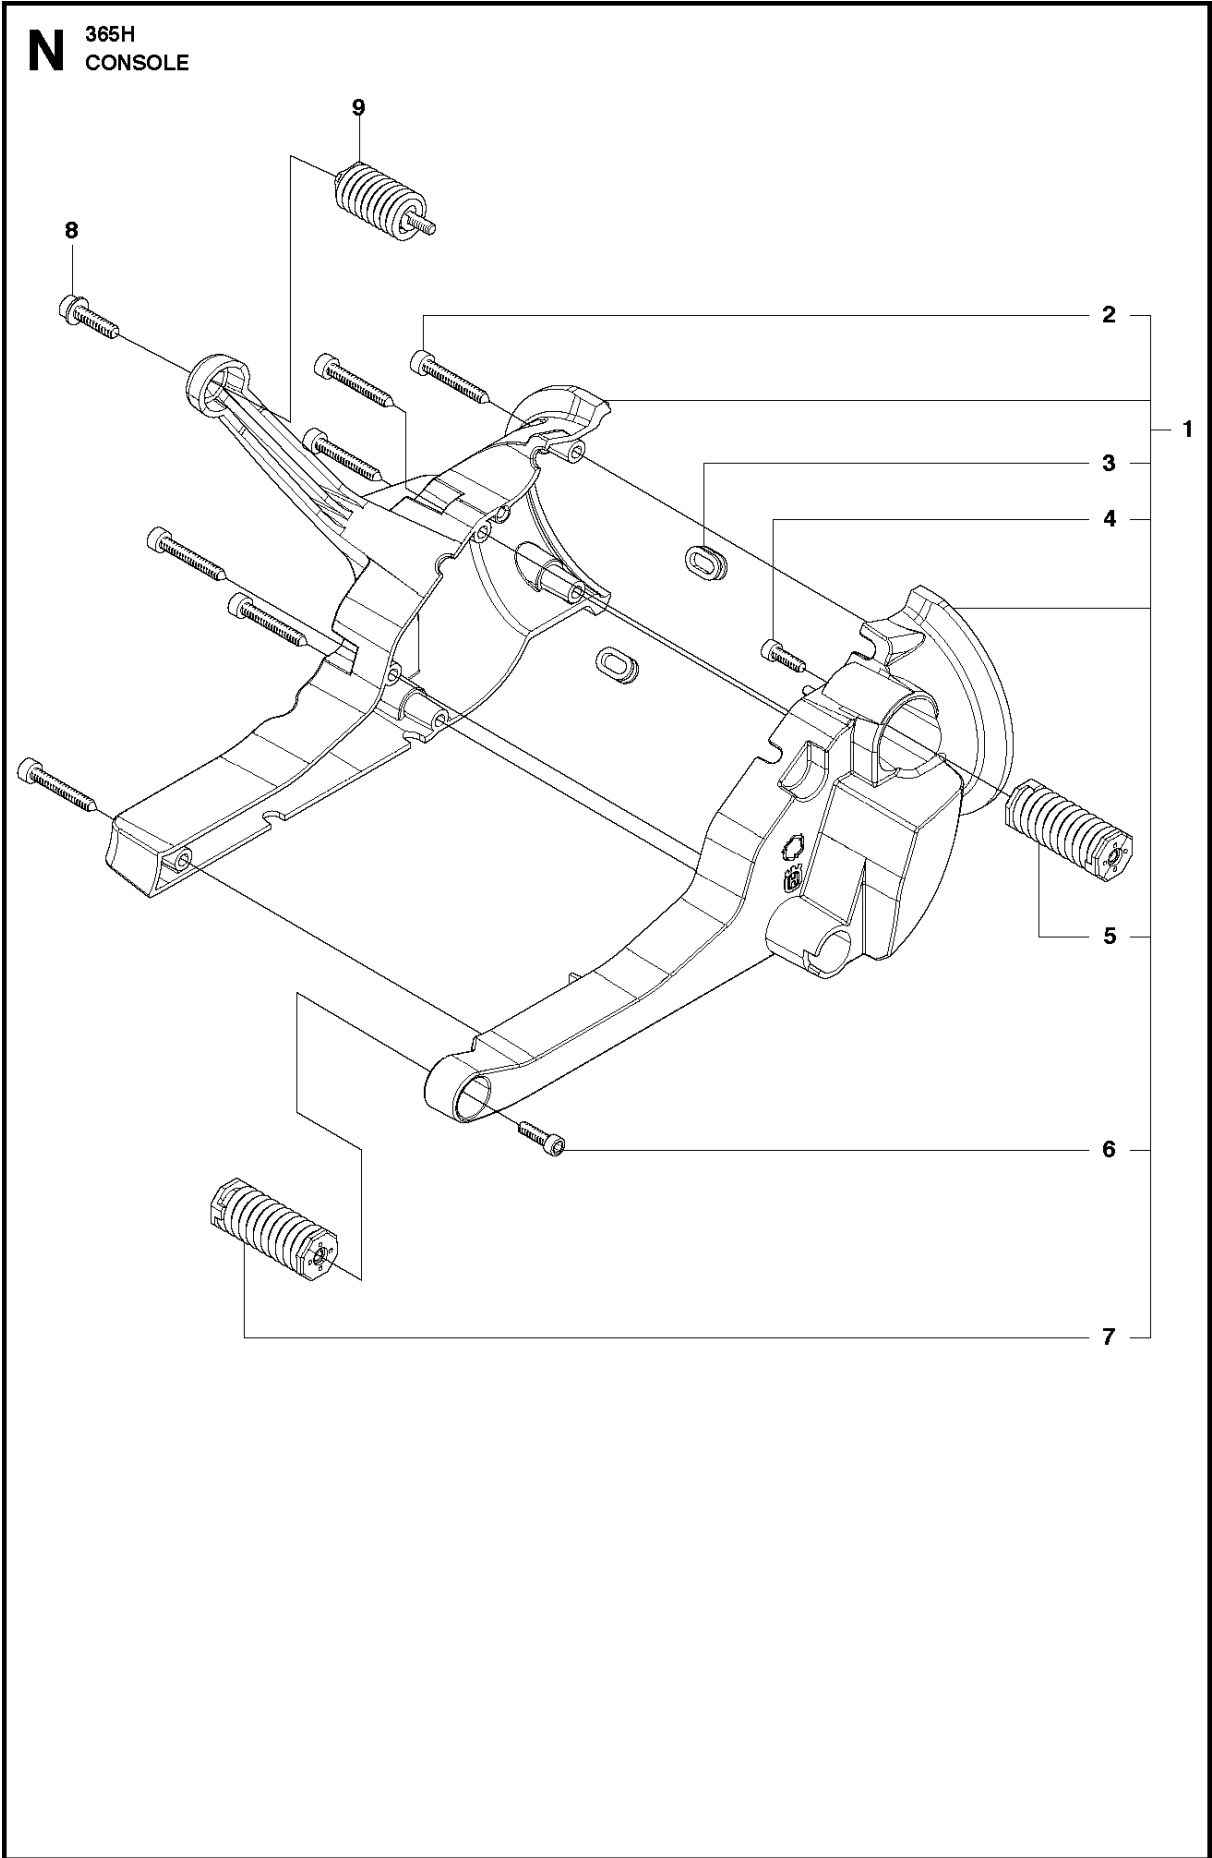

CLUTCH & OIL PUMP

365 H from 2017-10 -

Ref	Part No	Description	Remark	QTY KIT	
1	503 27 21-01	E-CLIP		1	
2	503 75 24-01	WASHER		1	1
3	586 98 06-01	CLUTCH DRUM ASSY	"3/8"x7T"	1	1
3	586 98 06-02	CLUTCH DRUM ASSY	"3/8"x8T"	1	1
4	501 59 80-02	RIM	"3/8"x7T"	1	3
4	505 30 36-61	RIM	"3/8"x8T"	1	3
5	503 43 20-01	NEEDLE HOLDER		1	3
6	586 79 84-01	CLUTCH ASSY		1	
7	537 36 06-01	CLUTCH SPRING		3	
8	503 23 00-59	WASHER		1	
9	725 53 29-56	SCREW IHSCM		2	
10	503 52 13-03	OIL PUMP ASSY		1	
11	503 62 49-01	SEALING PLUG		1	10
12	503 52 15-01	PUMP PISTON		1	10
13	503 23 00-04	WASHER		2	10
14	501 61 58-01	SPRING		1	10
15	503 81 30-01	SPRING		1	10
16	503 81 13-01	PIN SCREW		1	10
17	503 42 67-01	OIL HOSE		1	
18	501 54 41-02	OIL SCREEN		1	
19	504 30 00-26	SEALING		1	
20	503 64 47-01	INLET PIPE		1	
21	503 77 43-01	OIL PIPE		1	
22	537 20 78-07	PUMP PINION		1	

A 365H
CLUTCH COVER

CLUTCH COVER

365 H from 2017-10 -

Ref	Part No	Description	Remark	QTY	KIT
1	537 33 10-01	CLUTCH COVER ASSY		1	
2	537 03 38-03	LABEL		1	1
3	537 17 41-01	CHIP GUARD		1	1
4	525 88 74-02	SCREW CITXPANT		4	1,4,5
5	537 04 41-02	CHAIN TENSIONER		1	1
6	537 01 74-01	BEARING SLEEVE		1	1,5
7	503 99 83-01	PAWL		1	1,5
8	537 07 95-02	WORM SCREW		1	1,5
9	503 23 00-66	WASHER		1	1,5
10	740 48 07-02	O-RING		1	1,5
11	503 23 00-63	WASHER		1	1,5
12	537 07 94-02	WORM WHEEL		1	1,5
13	537 01 68-01	COVER		1	1,5
14	525 88 74-02	SCREW CITXPANT		1	1
15	537 04 34-01	CHAIN GUIDE		1	1
16	503 71 97-01	SPIKE		1	
17	503 22 00-01	HEXAGON NUT		2	
18	525 88 74-02	SCREW CITXPANT		1	