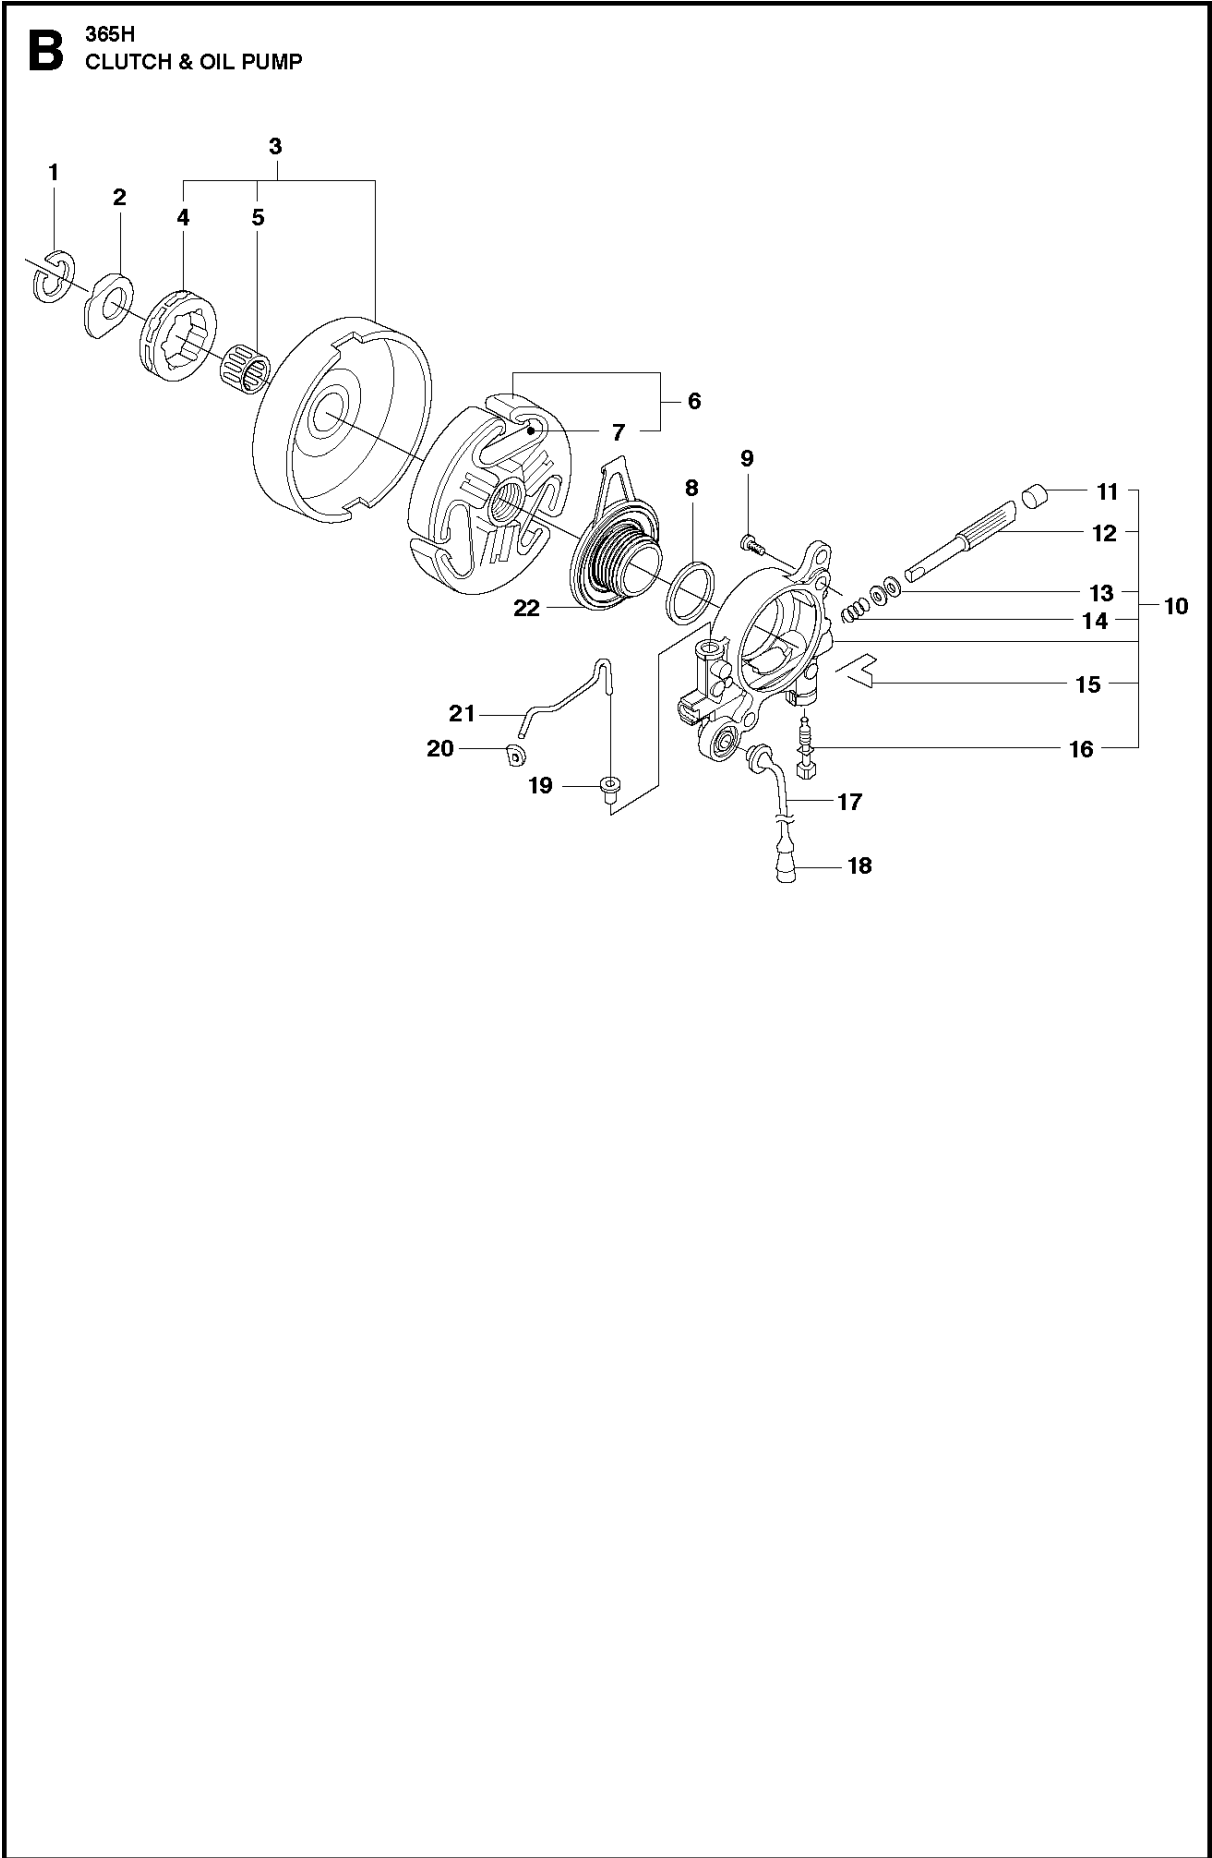

CLUTCH & OIL PUMP

365 H from 2017-10 -

Ref	Part No	Description	Remark	QTY KIT	
1	503 27 21-01	E-CLIP		1	
2	503 75 24-01	WASHER		1	1
3	586 98 06-01	CLUTCH DRUM ASSY	"3/8"x7T"	1	1
3	586 98 06-02	CLUTCH DRUM ASSY	"3/8"x8T"	1	1
4	501 59 80-02	RIM	"3/8"x7T"	1	3
4	505 30 36-61	RIM	"3/8"x8T"	1	3
5	503 43 20-01	NEEDLE HOLDER		1	3
6	586 79 84-01	CLUTCH ASSY		1	
7	537 36 06-01	CLUTCH SPRING		3	
8	503 23 00-59	WASHER		1	
9	725 53 29-56	SCREW IHSCM		2	
10	503 52 13-03	OIL PUMP ASSY		1	
11	503 62 49-01	SEALING PLUG		1	10
12	503 52 15-01	PUMP PISTON		1	10
13	503 23 00-04	WASHER		2	10
14	501 61 58-01	SPRING		1	10
15	503 81 30-01	SPRING		1	10
16	503 81 13-01	PIN SCREW		1	10
17	503 42 67-01	OIL HOSE		1	
18	501 54 41-02	OIL SCREEN		1	
19	504 30 00-26	SEALING		1	
20	503 64 47-01	INLET PIPE		1	
21	503 77 43-01	OIL PIPE		1	
22	537 20 78-07	PUMP PINION		1	