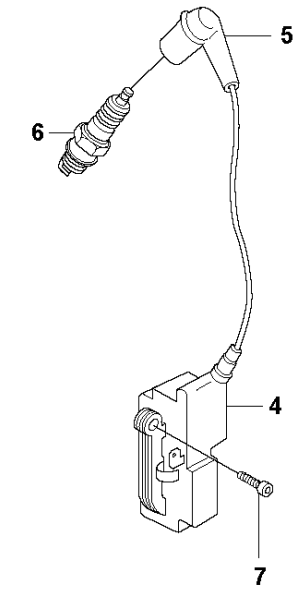

J 365H
IGNITION SYSTEM

IGNITION SYSTEM

365 H from 2017-10 -

Ref	Part No	Description	Remark	QTY	KIT
1	544 11 84-01	CABLE		1	
2	525 88 74-02	SCREW CITXPANT		1	
3	544 11 85-01	CABLE		1	
4	586 88 03-04	IGNITION MODULE		1	
5	501 48 54-02	SPARK PLUG CAP		1	
6	503 23 51-11	SPARK PLUG	NGK BPMR7A	1	
7	586 28 93-01	SCREW IHSCM		2	
8	537 05 16-05	FLYWHEEL ASSY		1	
9	501 67 35-01	SPRING		2	8
10	503 23 00-42	WASHER		2	8
11	537 01 55-01	STARTER PAWL		2	8
12	501 81 99-01	SCREW		2	8
13	503 22 10-11	HEXAGON NUT		1	
14	503 23 01-01	WASHER		1