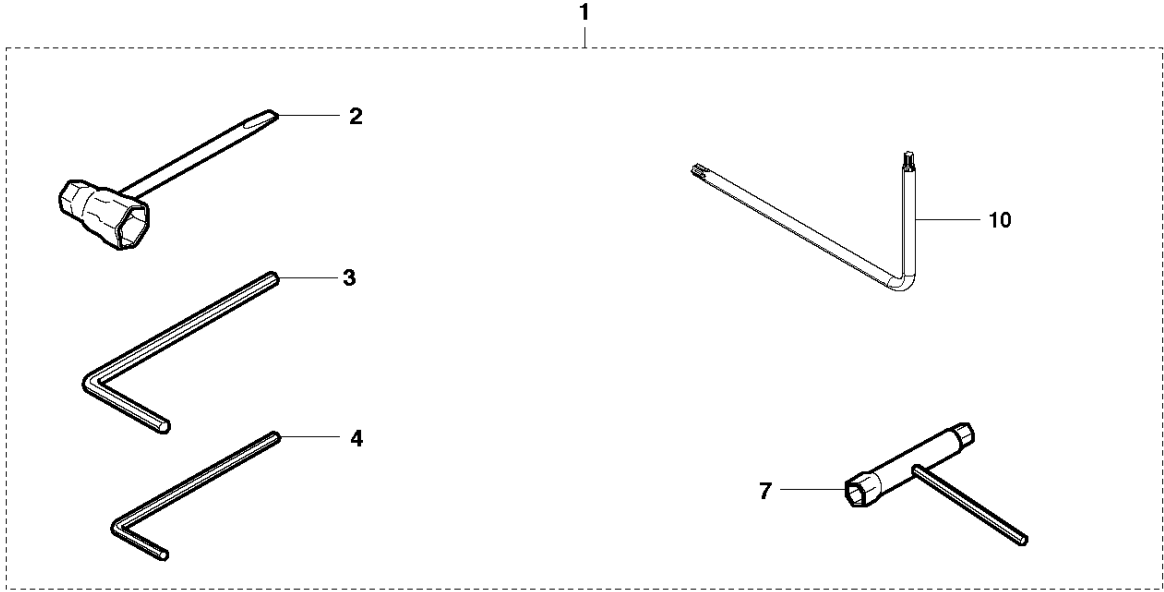

SPARE PARTS LIST

CHAIN SAWS

365 H from 2017-10 -

Q 365H
ACCESSORIES

ACCESSORIES

365 H from 2017-10 -

Ref	Part No	Description	Remark	QTY KIT	
1	503 55 85-03	TOOL KIT		1	
2	501 69 17-01	COMBINATION WRENCH		1	1
3	503 55 86-02	SPANNER	NV5	1	1
4	503 55 86-01	SPANNER	NV4	1	1
5	503 62 12-01	GREASE		1	
6	501 91 14-01	GREASE GUN		1	
7	501 68 89-01	SLEEVE TOOL		1	1
8	503 96 90-08	KIT	WINTER	1	
9	503 21 27-16	SCREW CRPANT		2	8
10	575 88 07-01	WRENCH	TORX T27/T20	1	1

P 365H
CARBURETOR

Walbro HD-6B

CARBURETOR

365 H from 2017-10 -

Ref	Part No	Description	Remark	QTY	KIT
1	503 28 18-04	CARBURETTOR	Walbro HD-6B	1	
2	501 46 69-01	SCREW		1	
3	503 79 98-01	COVER		1	
4	501 66 69-01	GASKET		1	1, 44
5	502 25 47-01	DIAPHRAGM PUMP		1	1, 44
6	501 66 61-01	SCREEN		1	
7	503 85 59-01	FITTING		1	
8	503 80 14-01	FITTING		1	
9	503 85 58-01	VALVE		1	
10	537 01 91-01	SHAFT ASSY		1	
11	537 01 89-01	LEVER		1	1, 10
12	501 46 87-01	SCREW		1	
13	537 01 90-01	SPRING		1	
14	501 46 85-01	BALL		1	
15	501 46 84-01	SPRING		1	
16	501 46 87-01	SCREW		1	
17	503 79 96-01	LEVER		1	
18	503 80 15-01	WASHER		1	
19	503 80 00-01	VALVE		1	
20	503 80 09-01	SPRING		1	
21	530 03 50-15	SCREW		1	
22	503 79 99-01	SHAFT		1	
23	501 66 78-01	SPRING		1	
24	503 80 08-01	SCREW		1	
25	501 66 77-01	SPRING		1	
26	503 80 11-01	NEEDLE	H	1	
28	501 66 77-01	SPRING		1	
29	504 02 72-13	NEEDLE-IDLE SPEED	L	1	
31	503 91 54-01	RETAINER		1	
32	503 57 42-01	PLUG		1	
33	503 80 04-01	NOZZLE		1	
34	503 68 82-01	JET		1	
35	503 56 24-01	SPRING		1	
36	503 56 34-01	INLET		1	
37	501 66 83-01	LEVER-METERING		1	
38	505 52 01-25	PIN-METERING LEVER		1	
39	505 31 67-17	SCREW		1	
40	504 13 09-05	GASKET		1	1, 44
41	503 80 07-01	DIAPHRAGM		1	1, 44
42	537 07 76-01	COVER		1	
43	503 10 87-01	SCREW		4	
44	503 64 78-01	REPAIR KIT	B = Set of gaskets	1	