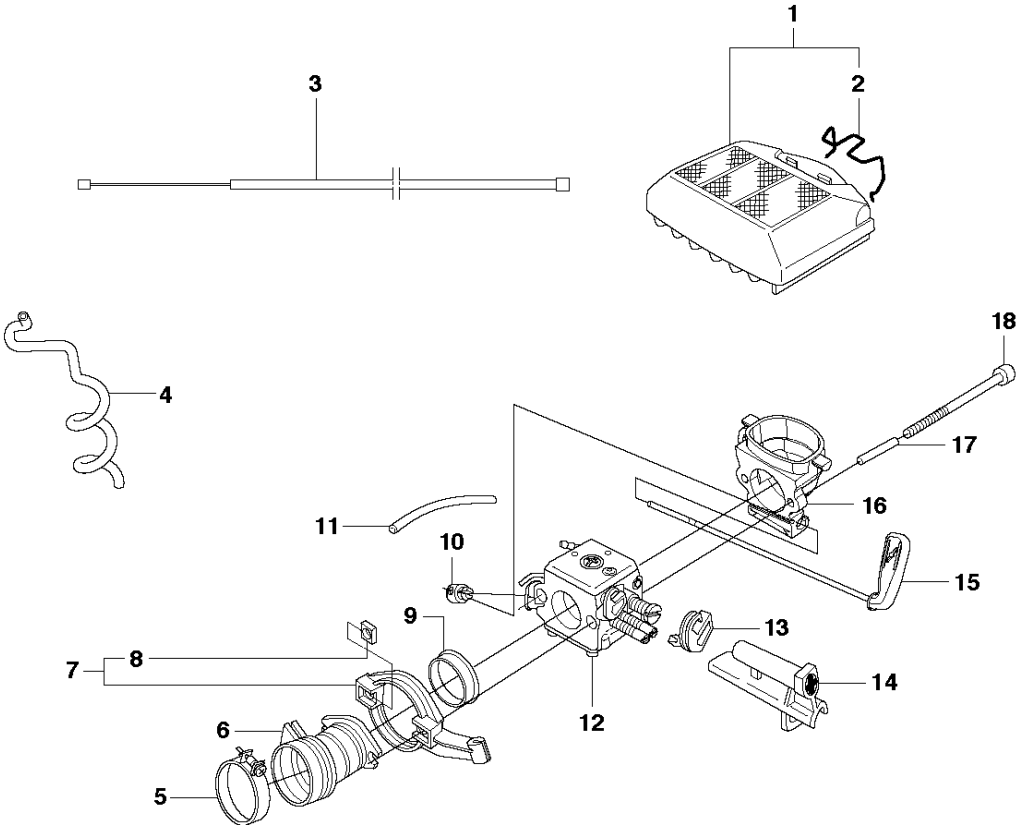

G 365H
CARBURETOR AND AIR FILTER

CARBURETOR & AIR FILTER

365 H from 2017-10 -

Ref	Part No	Description	Remark	QTY KIT	
1	575 26 91-01	AIR FILTER ASSY	80μ	1	
1	575 26 91-02	AIR FILTER ASSY	44μ	1	
1	575 26 91-03	AIR FILTER ASSY	Felt	1	
2	503 73 54-01	CLAMP		1	1
3	537 44 15-02	THROTTLE WIRE ASSY		1	
4	581 75 61-16	FUEL HOSE	265 mm	1	
5	505 28 33-01	HOSE CLAMP		1	
6	503 96 45-02	INLET PIPE		1	
7	503 71 27-01	FLANGE		1	
8	503 22 65-03	SQUARE NUT		2	5
9	503 43 18-01	SUPPORT SLEEVE		1	
10	537 44 14-01	ADAPTER		1	
11	503 40 06-06	IMPULSE HOSE		1	
12	503 28 18-04	CARBURETTOR	Walbro HD-6B	1	
13	503 68 41-01	LEVER		1	
14	503 66 53-01	GUIDE BUSHING		1	
15	537 44 12-01	CHOKE CONTROL		1	
16	537 44 16-01	FILTER HOLDER		1	
17	503 70 11-01	TUBE		2	
18	725 53 05-55	SCREW IHSCM		2