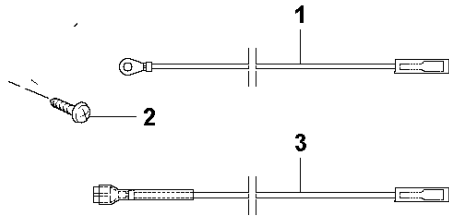

J 365H
IGNITION SYSTEM

IGNITION SYSTEM

365 H from 2017-10 -

Ref	Part No	Description	Remark	QTY	KIT
1	544 11 84-01	CABLE		1	
2	525 88 74-02	SCREW CITXPANT		1	
3	544 11 85-01	CABLE		1	
4	586 88 03-04	IGNITION MODULE		1	
5	501 48 54-02	SPARK PLUG CAP		1	
6	503 23 51-11	SPARK PLUG	NGK BPMR7A	1	
7	586 28 93-01	SCREW IHSCM		2	
8	537 05 16-05	FLYWHEEL ASSY		1	
9	501 67 35-01	SPRING		2	8
10	503 23 00-42	WASHER		2	8
11	537 01 55-01	STARTER PAWL		2	8
12	501 81 99-01	SCREW		2	8
13	503 22 10-11	HEXAGON NUT		1	
14	503 23 01-01	WASHER		1