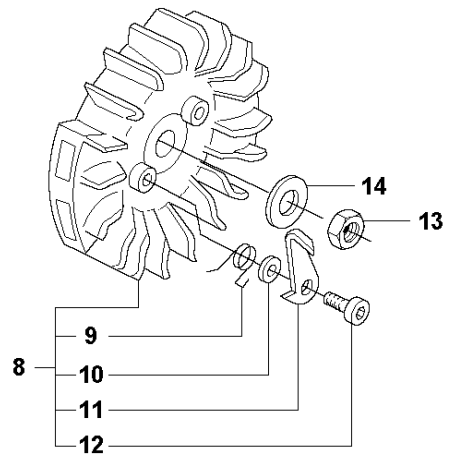

J 365H
IGNITION SYSTEM

IGNITION SYSTEM

365 H from 2017-10 -

Ref	Part No	Description	Remark	QTY	KIT
1	544 11 84-01	CABLE		1	
2	525 88 74-02	SCREW CITXPANT		1	
3	544 11 85-01	CABLE		1	
4	586 88 03-04	IGNITION MODULE		1	
5	501 48 54-02	SPARK PLUG CAP		1	
6	503 23 51-11	SPARK PLUG	NGK BPMR7A	1	
7	586 28 93-01	SCREW IHSCM		2	
8	537 05 16-05	FLYWHEEL ASSY		1	
9	501 67 35-01	SPRING		2	8
10	503 23 00-42	WASHER		2	8
11	537 01 55-01	STARTER PAWL		2	8
12	501 81 99-01	SCREW		2	8
13	503 22 10-11	HEXAGON NUT		1	
14	503 23 01-01	WASHER		1