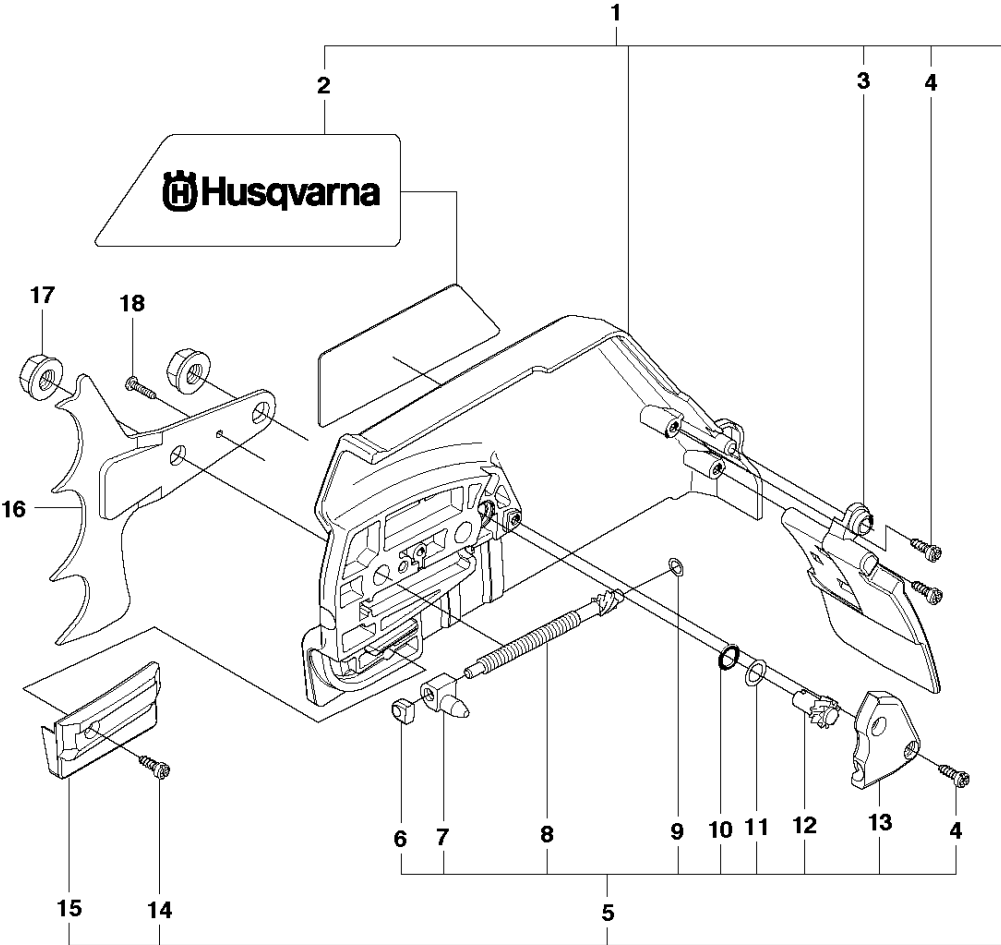

A 365H
CLUTCH COVER

CLUTCH COVER

365 H from 2017-10 -

Ref	Part No	Description	Remark	QTY	KIT
1	537 33 10-01	CLUTCH COVER ASSY		1	
2	537 03 38-03	LABEL		1	1
3	537 17 41-01	CHIP GUARD		1	1
4	525 88 74-02	SCREW CITXPANT		4	1,4,5
5	537 04 41-02	CHAIN TENSIONER		1	1
6	537 01 74-01	BEARING SLEEVE		1	1,5
7	503 99 83-01	PAWL		1	1,5
8	537 07 95-02	WORM SCREW		1	1,5
9	503 23 00-66	WASHER		1	1,5
10	740 48 07-02	O-RING		1	1,5
11	503 23 00-63	WASHER		1	1,5
12	537 07 94-02	WORM WHEEL		1	1,5
13	537 01 68-01	COVER		1	1,5
14	525 88 74-02	SCREW CITXPANT		1	1
15	537 04 34-01	CHAIN GUIDE		1	1
16	503 71 97-01	SPIKE		1	
17	503 22 00-01	HEXAGON NUT		2	
18	525 88 74-02	SCREW CITXPANT		1