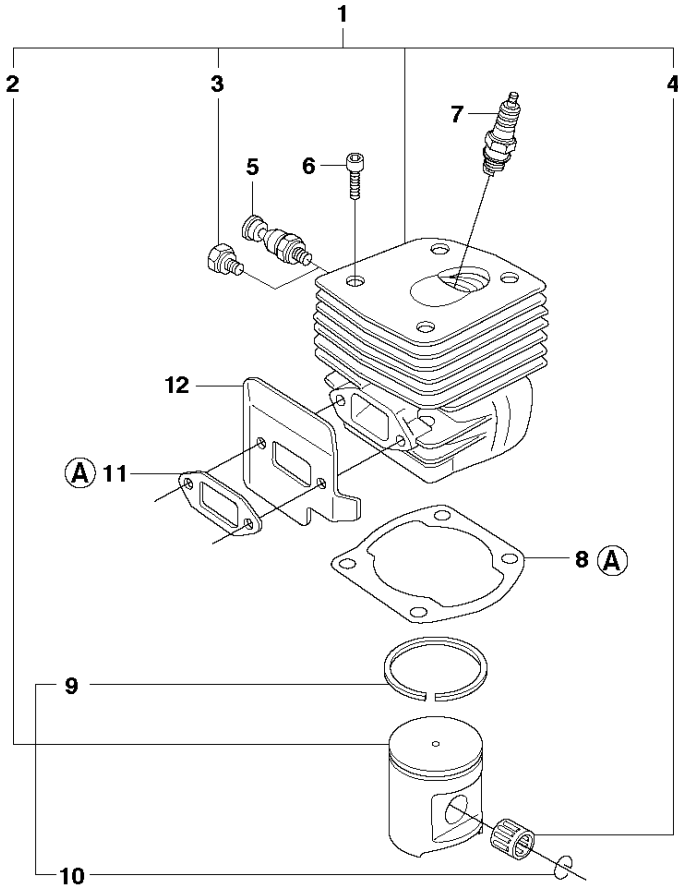

E 365H
CRANKSHAFT

CRANKSHAFT

365 H from 2017-10 -

Ref	Part No	Description	Remark	QTY	KIT
1	503 74 87-05	CRANKSHAFT ASSY		1	
2	586 79 84-01	CLUTCH ASSY		1	1
3	503 77 91-01	SLEEVE		1	1
4	503 26 30-19	O-RING		1	1
5	585 97 50-01	BALL BEARING		2	1
6	577 57 24-01	NEEDLE BEARING		1	1

C 365H
CYLINDER COVER

CYLINDER COVER

365 H from 2017-10 -

Ref	Part No	Description	Remark	QTY KIT	
1	503 62 78-07	CYLINDER COVER ASSY		1	
2	503 98 74-01	LABEL		1	1
3	525 88 70-01	SCREW CITXPANMO		3	1
4	503 62 80-01	FILTER COVER		1	1
5	503 74 01-02	SNAP		2	1
6	537 01 65-01	SUPPORT		1	
7	544 41 16-01	LABEL		1	
8	537 05 59-03	SLEEVE		3	1

D 365H
CYLINDER PISTON

13

(A) 503 64 72-01
Set of gaskets

CYLINDER PISTON

365 H from 2017-10 -

Ref	Part No	Description	Remark	QTY KIT	
1	503 93 90-05	CYLINDER ASSY		1	
2	581 96 85-02	PISTON ASSY		1	1
3	503 55 22-01	PLUG		1	1
4	577 57 24-01	NEEDLE BEARING		1	1
5	503 71 53-01	DECOMPRESSION VALVE		1	
6	725 53 33-55	SCREW IHSCM		4	
7	503 23 51-11	SPARK PLUG	BPMR7A	1	
8	503 96 15-01	GASKET		1	13
9	503 28 90-15	PISTON RING		1	1, 2
10	737 43 12-00	SNAP RING		2	1, 2
11	503 77 59-01	GASKET		1	13
12	503 77 58-02	HEAT DEFLECTOR		1	
13	503 64 72-01	GASKET KIT	A = Set of gaskets	1	

HANDLE

365 H from 2017-10 -

Ref	Part No	Description	Remark	QTY KIT	
1	537 44 01-01	HANDLE		1	
2	537 44 02-01	HANDLE HALF		1	1
3	537 44 03-01	HANDLE HALF		1	1
4	503 21 71-16	SCREW IH SCT		2	1
6	537 43 96-01	THROTTLE HANDLE ASSY		1	
7	503 71 82-01	SWITCH		1	6
8	537 43 99-01	HANDLE HALF		1	6
9	544 06 14-01	THROTTLE LOCKOUT ASS		1	6
10	537 43 97-01	THROTTLE TRIGGER		1	6
11	537 17 42-01	SPRING THROTTLE TRIG		1	6
12	537 44 00-01	HANDLE HALF		1	6
13	503 21 71-16	SCREW IH SCT		4	6
14	537 44 04-01	HANDLE TUBE		1	6
15	544 46 00-01	QUICK COUPLING		1	
16	537 44 15-01	THROTTLE WIRE ASSY		1	6
17	544 11 83-02	CABLE	500 mm	1	6
18	544 11 83-01	CABLE	600 mm	1	6