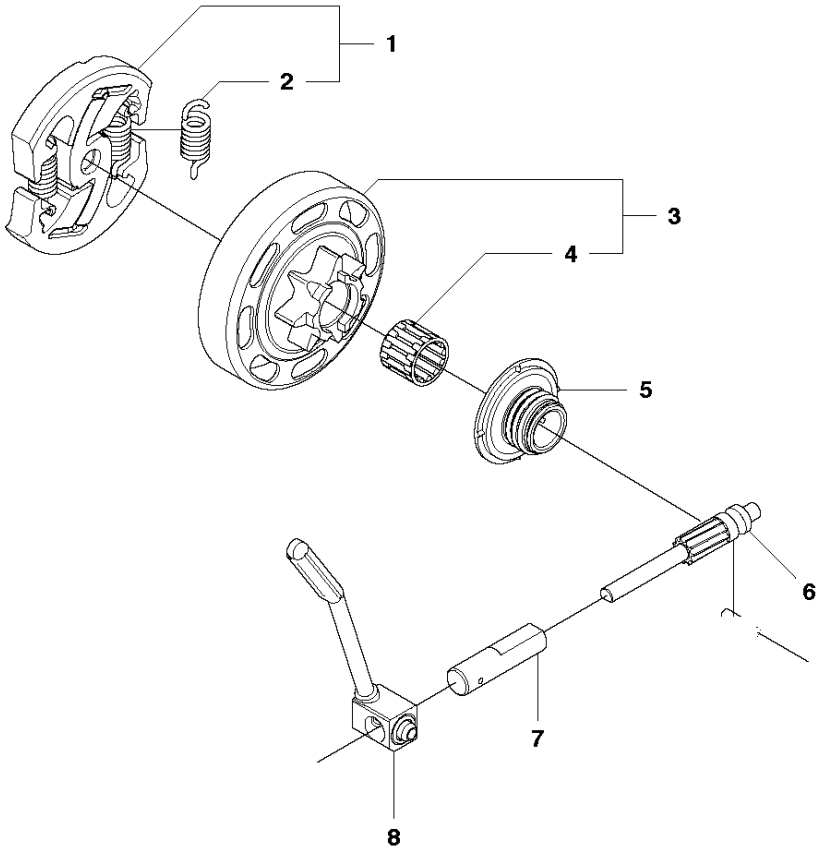

## CHAIN BRAKE &amp; CLUTCH COVER

435 II

Ref	Part No	Description	Remark	QTY	KIT
1	544 19 49-05	CLUTCH COVER ASSY		1	
2	504 54 28-01	COVER LID		1	1
3	544 30 60-01	BRAKE BAND ASSY		1	1
4	544 25 31-01	WEAR PROTECTION		1	1
5	503 85 52-01	GUIDE BUSHING		1	1
6	505 89 26-01	BRAKE SPRING		1	1
7	544 24 85-01	COVER LID		1	1
8	503 89 08-02	KNEE JOINT ASSY		1	1
9	503 89 29-01	PIN		1	1
10	735 31 08-20	E-CLIP		1	1
11	537 39 29-01	SCREW		1	1
12	537 34 72-01	CHAIN TENSIONER		1	1
13	537 39 26-01	HEAT PROTECTOR		1	1
14	544 35 75-01	LABEL		1	1
15	503 21 70-10	SCREW CCRPANT		10	1
16	525 35 43-01	BEARING SLEEVE		1	1
17	505 32 10-01	WEAR PLATE		1	1
18	537 34 78-01	KNOB		1	

**A2** 435 II  
CHAIN BREAK & CLUTCH COVER

## CHAIN BRAKE &amp; CLUTCH COVER

435 II

Ref	Part No	Description	Remark	QTY KIT	
1	501 38 82-03	CLUTCH COVER ASSY			
2	735 31 08-20	E-CLIP		1	1
3	537 28 66-01	PAWL		1	1
4	540 06 33-01	CHAIN GUIDE		1	1
5	537 01 74-01	BEARING SLEEVE		1	1
6	503 89 08-02	KNEE JOINT ASSY		1	1
7	505 89 26-01	BRAKE SPRING		1	1
8	503 85 52-01	GUIDE BUSHING		1	1
9	544 24 85-01	COVER LID		1	1
10	503 21 70-10	SCREW CCRPANT		7	1
11	544 25 31-01	WEAR PROTECTION		1	1
12	544 30 60-01	BRAKE BAND ASSY		1	1
13	503 89 29-01	PIN		1	1
14	537 39 70-01	WORM SCREW		1	1
15	537 07 94-02	WORM WHEEL		1	1
16	740 48 07-02	O-RING		1	1
17	503 23 00-63	WASHER		1	1
18	544 37 68-01	LABEL		1	1
19	503 22 00-01	HEXAGON NUT		1	

## CLUTCH &amp; OIL PUMP

435 II

Ref	Part No	Description	Remark	QTY	KIT
1	575 56 80-01	CLUTCH ASSY		1	
2	574 71 88-01	CLUTCH SPRING		2	1
3	505 44 15-01	CLUTCH DRUM ASSY		1	
4	503 53 92-01	NEEDLE BEARING		1	3
5	544 21 24-02	WORM GEAR		1	
6	540 05 79-01	PUMP PISTON		1	
7	537 15 48-01	PUMP CYLINDER		1	
8	544 08 42-01	OIL HOSE		1	