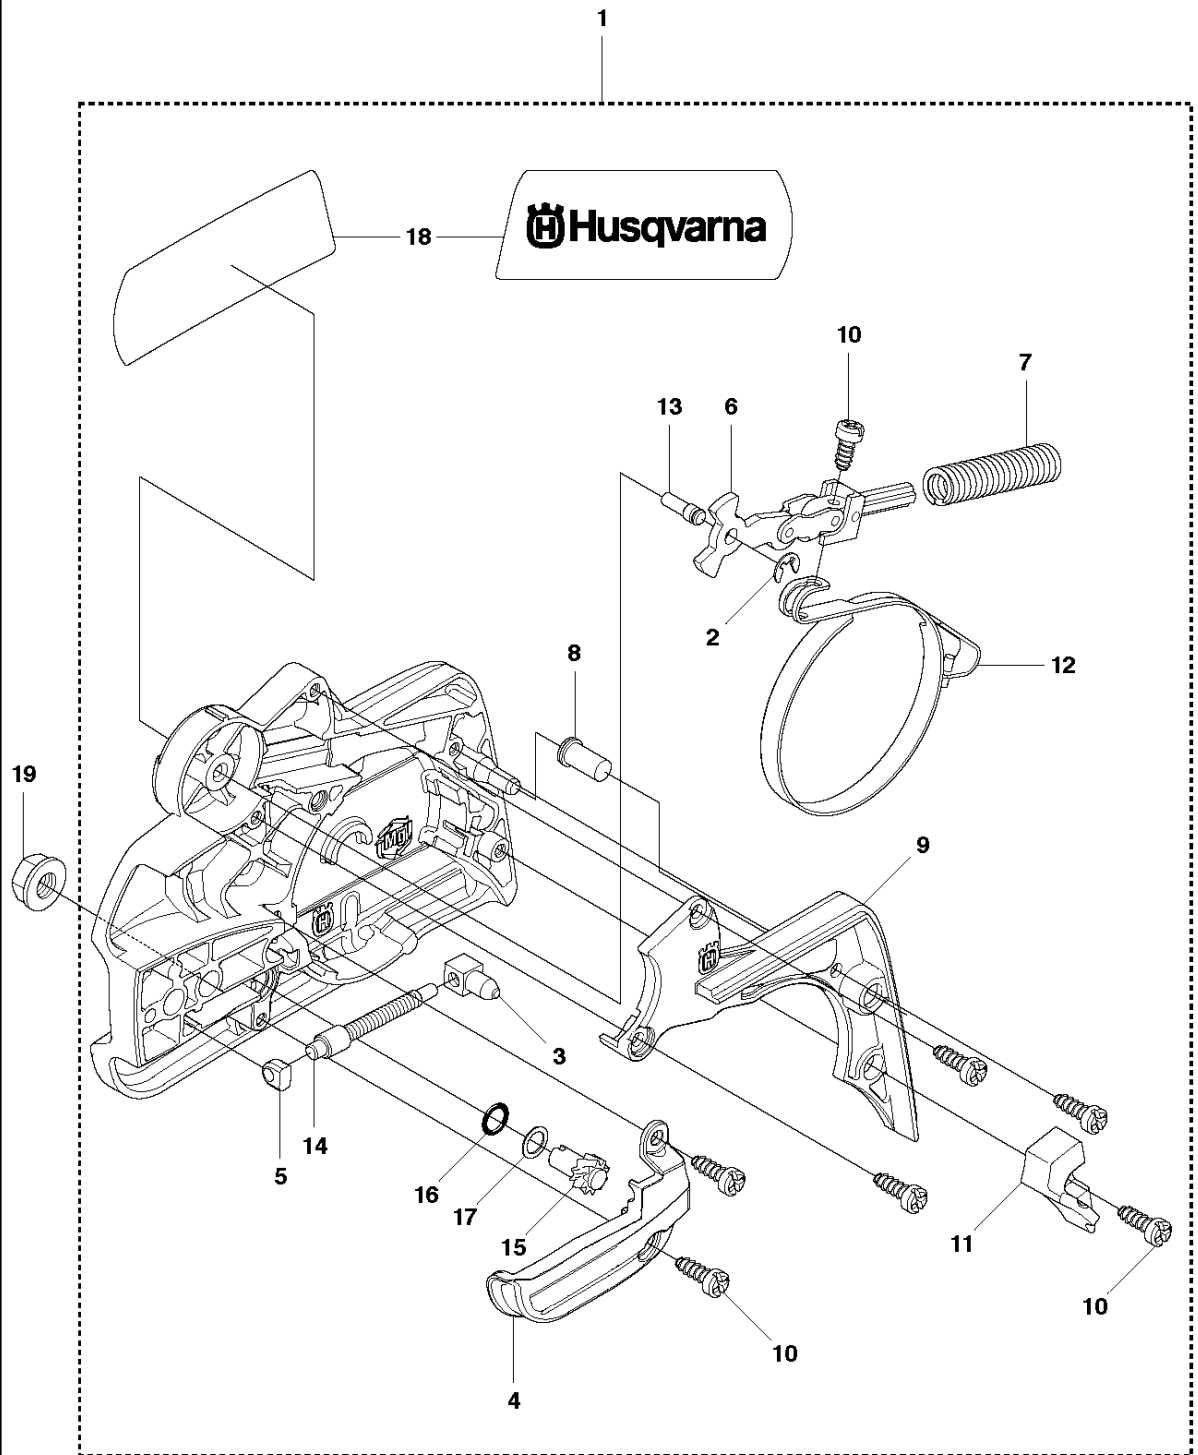

# SPARE PARTS LIST

CHAIN SAWS

435 II

## CHAIN BRAKE &amp; CLUTCH COVER

435 II

Ref	Part No	Description	Remark	QTY	KIT
1	544 19 49-05	CLUTCH COVER ASSY		1	
2	504 54 28-01	COVER LID		1	1
3	544 30 60-01	BRAKE BAND ASSY		1	1
4	544 25 31-01	WEAR PROTECTION		1	1
5	503 85 52-01	GUIDE BUSHING		1	1
6	505 89 26-01	BRAKE SPRING		1	1
7	544 24 85-01	COVER LID		1	1
8	503 89 08-02	KNEE JOINT ASSY		1	1
9	503 89 29-01	PIN		1	1
10	735 31 08-20	E-CLIP		1	1
11	537 39 29-01	SCREW		1	1
12	537 34 72-01	CHAIN TENSIONER		1	1
13	537 39 26-01	HEAT PROTECTOR		1	1
14	544 35 75-01	LABEL		1	1
15	503 21 70-10	SCREW CCRPANT		10	1
16	525 35 43-01	BEARING SLEEVE		1	1
17	505 32 10-01	WEAR PLATE		1	1
18	537 34 78-01	KNOB		1	

## CHAIN BRAKE &amp; CLUTCH COVER

435 II

Ref	Part No	Description	Remark	QTY KIT	
1	501 38 82-03	CLUTCH COVER ASSY			
2	735 31 08-20	E-CLIP		1	1
3	537 28 66-01	PAWL		1	1
4	540 06 33-01	CHAIN GUIDE		1	1
5	537 01 74-01	BEARING SLEEVE		1	1
6	503 89 08-02	KNEE JOINT ASSY		1	1
7	505 89 26-01	BRAKE SPRING		1	1
8	503 85 52-01	GUIDE BUSHING		1	1
9	544 24 85-01	COVER LID		1	1
10	503 21 70-10	SCREW CCRPANT		7	1
11	544 25 31-01	WEAR PROTECTION		1	1
12	544 30 60-01	BRAKE BAND ASSY		1	1
13	503 89 29-01	PIN		1	1
14	537 39 70-01	WORM SCREW		1	1
15	537 07 94-02	WORM WHEEL		1	1
16	740 48 07-02	O-RING		1	1
17	503 23 00-63	WASHER		1	1
18	544 37 68-01	LABEL		1	1
19	503 22 00-01	HEXAGON NUT		1	

## CLUTCH &amp; OIL PUMP

435 II

Ref	Part No	Description	Remark	QTY	KIT
1	575 56 80-01	CLUTCH ASSY		1	
2	574 71 88-01	CLUTCH SPRING		2	1
3	505 44 15-01	CLUTCH DRUM ASSY		1	
4	503 53 92-01	NEEDLE BEARING		1	3
5	544 21 24-02	WORM GEAR		1	
6	540 05 79-01	PUMP PISTON		1	
7	537 15 48-01	PUMP CYLINDER		1	
8	544 08 42-01	OIL HOSE		1	