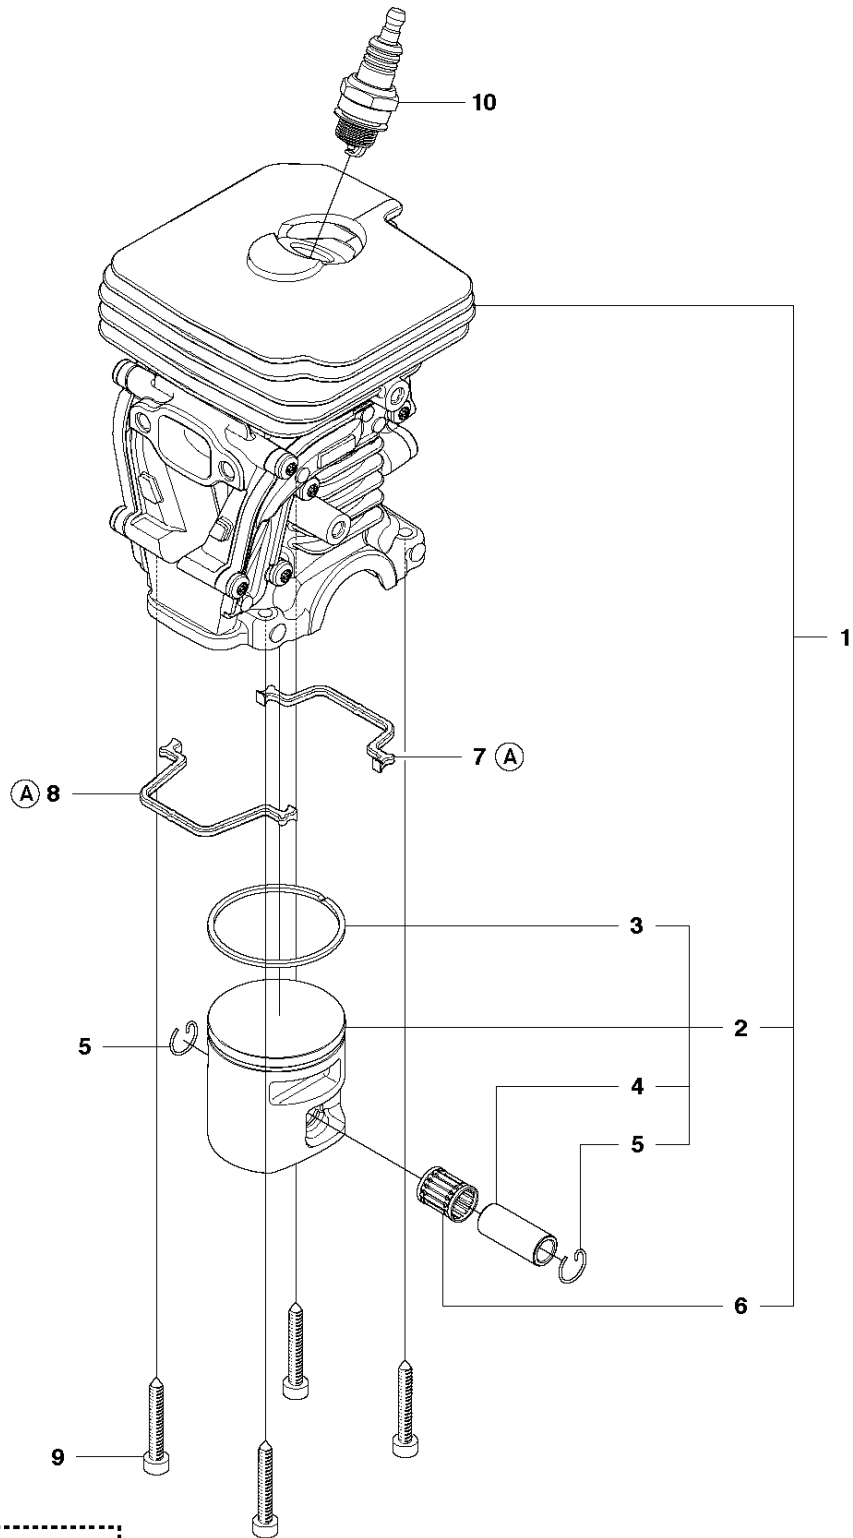

H 435 II, 435e II
CYLINDER PISTON

(A) 504 79 40-01
Set of gaskets

CYLINDER PISTON

435 II

Ref	Part No	Description	Remark	QTY	KIT
1	504 73 51-03	CYLINDER		1	
2	502 62 50-07	PISTON ASSY		1	1
3	544 40 59-01	PISTON RING		1	2
4	544 40 60-01	PISTON PIN		1	2
5	737 44 10-00	SNAP RING		2	2
6	503 41 41-01	NEEDLE BEARING		1	1
7	544 39 60-01	GASKET		1	11
8	544 39 59-01	GASKET		1	11
9	725 53 33-55	SCREW IHSCM		4	
10	503 23 51-11	SPARK PLUG		1	
11	504 79 40-01	GASKET		1