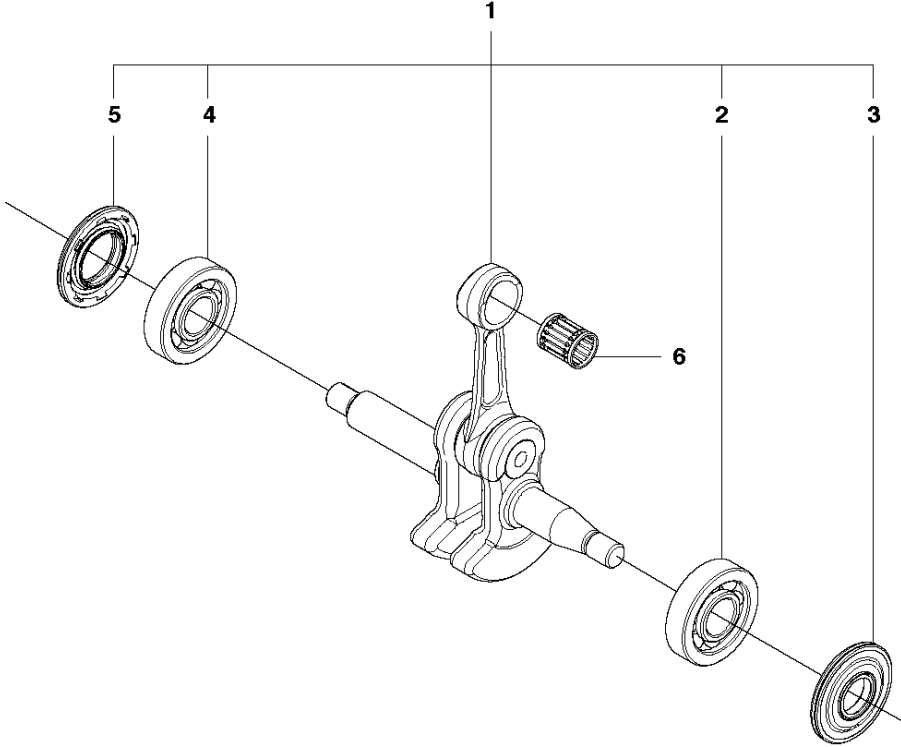

J 435 II, 435e II
CRANKSHAFT

CRANKSHAFT

435 II

Ref	Part No	Description	Remark	QTY	KIT
1	525 60 46-01	CRANKSHAFT ASSY		1	
2	544 24 87-02	BALL BEARING		1	1
3	544 25 12-01	SEALING		1	1
4	544 24 88-02	BALL BEARING		1	1
5	544 25 13-01	SEALING		1	1
6	503 41 41-01	NEEDLE BEARING		1