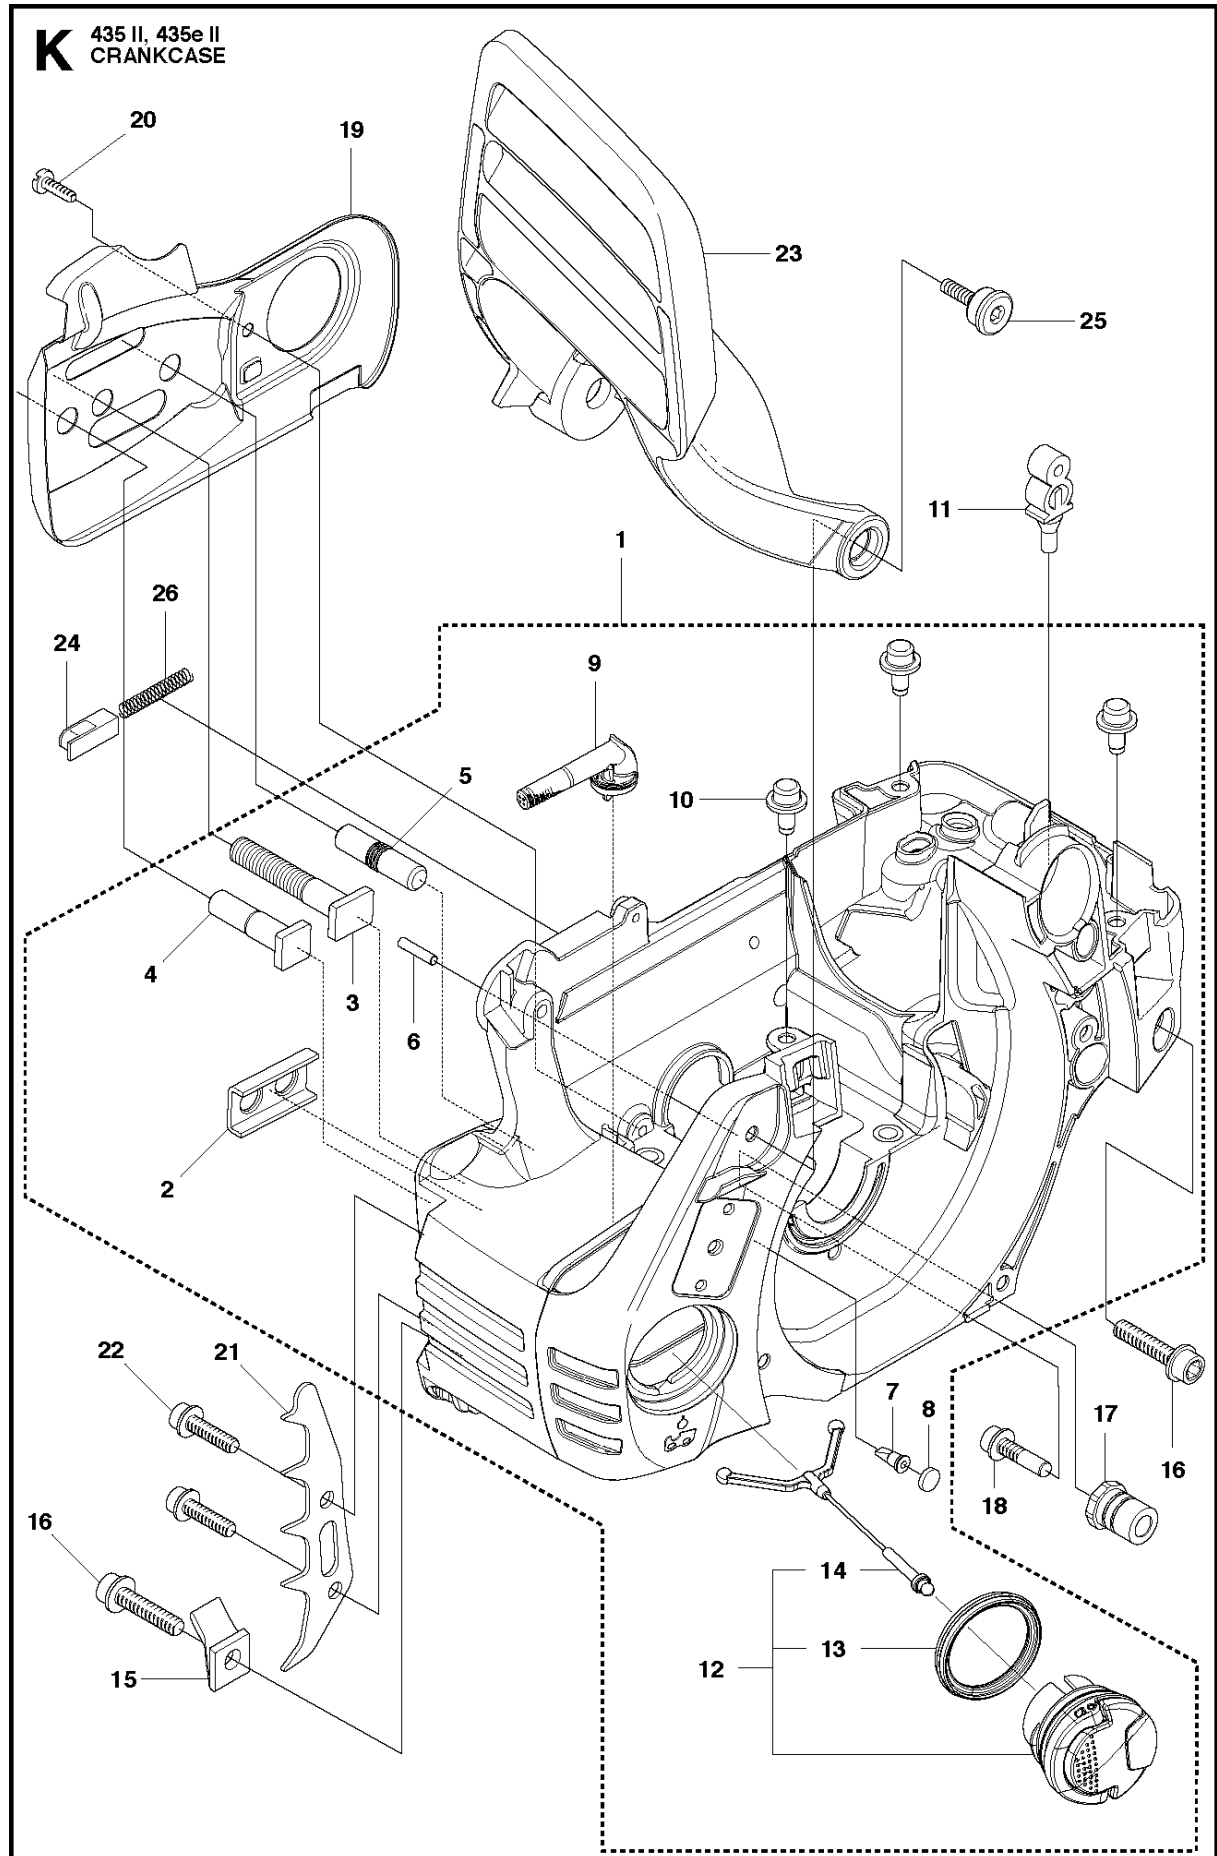

Ref	Part No	Description	Remark	QTY	KIT
1	544 93 25-07	CRANKCASE ASSY		1	
2	503 87 58-02	STIFFENING PLATE		1	1
3	503 87 54-02	BAR BOLT		1	1
4	537 33 46-01	BAR BOLT		1	1
5	544 03 64-01	BAR BOLT		1	1
6	503 24 09-05	NEEDLE ROLLER		1	1
7	530 02 61-19	CHECK VALVE		1	1
8	537 40 35-01	FILTER		1	1
9	544 08 33-01	OIL SCREEN		1	1
10	544 33 16-01	GUIDE PIN		3	1
11	503 86 93-01	SUPPORT		1	
12	522 62 00-03	TANK CAP ASSY		1	1
13	589 24 11-01	GASKET		1	1,12
14	503 57 89-01	HOLDER		1	1,12
15	503 88 63-01	PIN		1	
16	503 21 88-76	SCREW IHSCCT		2	
17	501 00 76-01	SUPPORT		1	
18	503 21 51-03	SCREW IHSCCT		1	
19	544 28 46-01	CHAIN GUIDE PLATE		1	
20	503 21 70-10	SCREW CCRPANT		1	
21	544 28 65-01	SPIKE		1	
22	503 21 75-20	SCREW IHSCFT		2	
23	544 25 15-01	HAND GUARD		1	
24	503 89 24-01	LOCK		1	
25	503 89 30-01	SCREW		2	
26	503 43 65-01	POSITION SPRING		1	