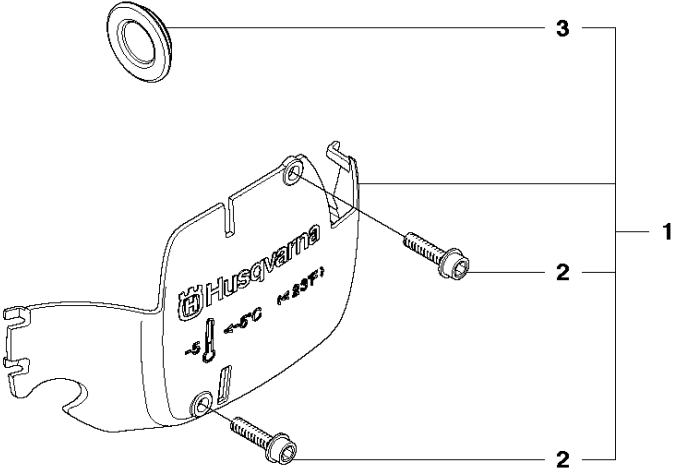

Q 435 II, 435e II
WINTER KIT

Ref	Part No	Description	Remark	QTY KIT	
1	505 45 04-01	WINTER KIT	Winter kit	1	
2	503 21 70-16	SCREW CCRPANT	Screw	2	1
3	503 40 59-01	WINTER PLUG	Winter plug	1	1