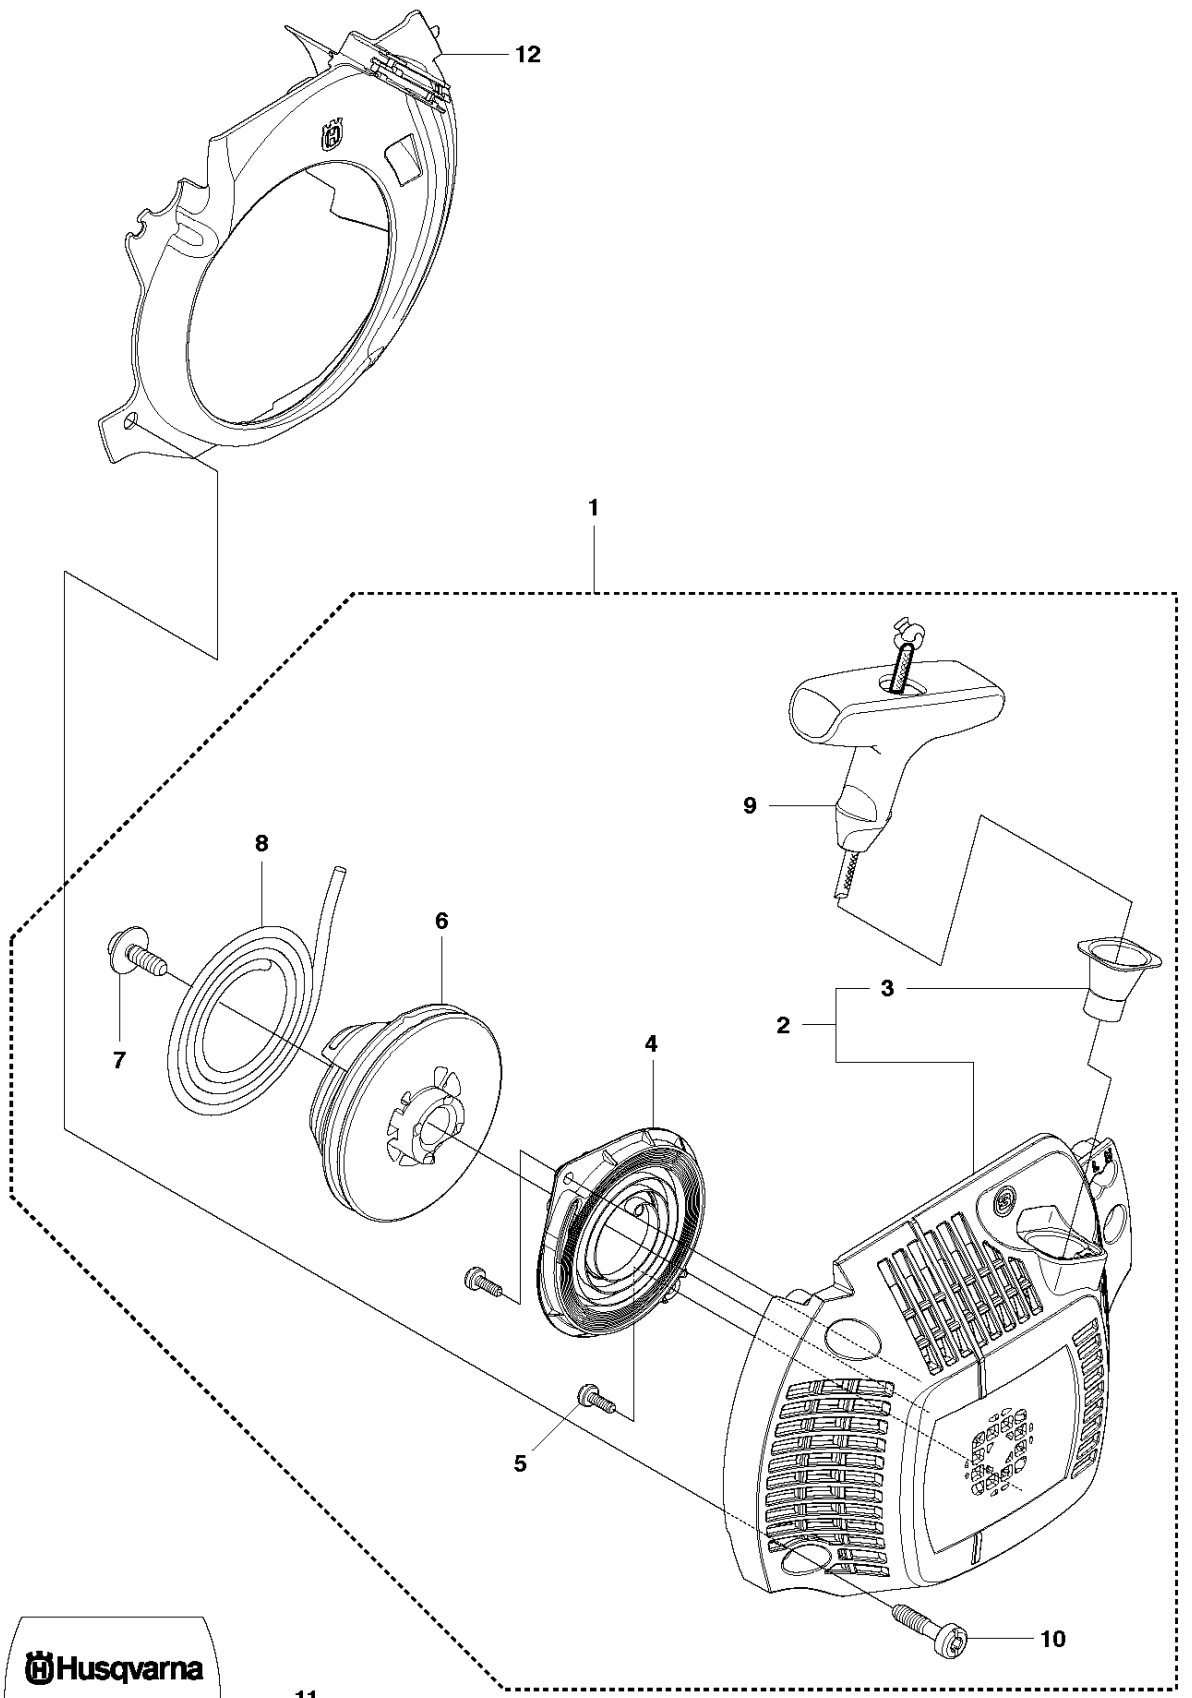

## CLUTCH &amp; OIL PUMP

435 II

Ref	Part No	Description	Remark	QTY	KIT
1	575 56 80-01	CLUTCH ASSY		1	
2	574 71 88-01	CLUTCH SPRING		2	1
3	505 44 15-01	CLUTCH DRUM ASSY		1	
4	503 53 92-01	NEEDLE BEARING		1	3
5	544 21 24-02	WORM GEAR		1	
6	540 05 79-01	PUMP PISTON		1	
7	537 15 48-01	PUMP CYLINDER		1	
8	544 08 42-01	OIL HOSE		1	

**C** 435 II, 435e II  
CYLINDER COVER

CYLINDER COVER

435 II

Ref	Part No	Description	Remark	QTY	KIT
1	504 79 02-01	CYLINDER COVER ASSY		1	
2	522 73 60-01	LABEL		1	1
3	503 89 47-01	SNAP LOCKING		3	

**D1** 435 II  
STARTER

## STARTER

435 II

Ref	Part No	Description	Remark	QTY	KIT
1	504 59 70-02	STARTER ASSY		1	
2	504 59 69-02	STARTER		1	1
3	537 28 32-01	SLEEVE		1	1, 2
4	540 05 75-02	SPRING CASSETTE ASSY		1	1
5	503 21 28-10	SCREW CCRPANT		2	1
6	504 59 71-01	STARTER PULLEY		1	1
7	503 21 77-16	SCREW IHSCT		1	1
8	505 30 51-25	STARTER CORD		1	1
9	537 23 25-01	STARTER HANDLE		1	1
10	503 21 73-21	SCREW		4	1
11	504 54 68-01	LABEL		1	
12	544 19 71-02	AIR CONDUCTOR		1	