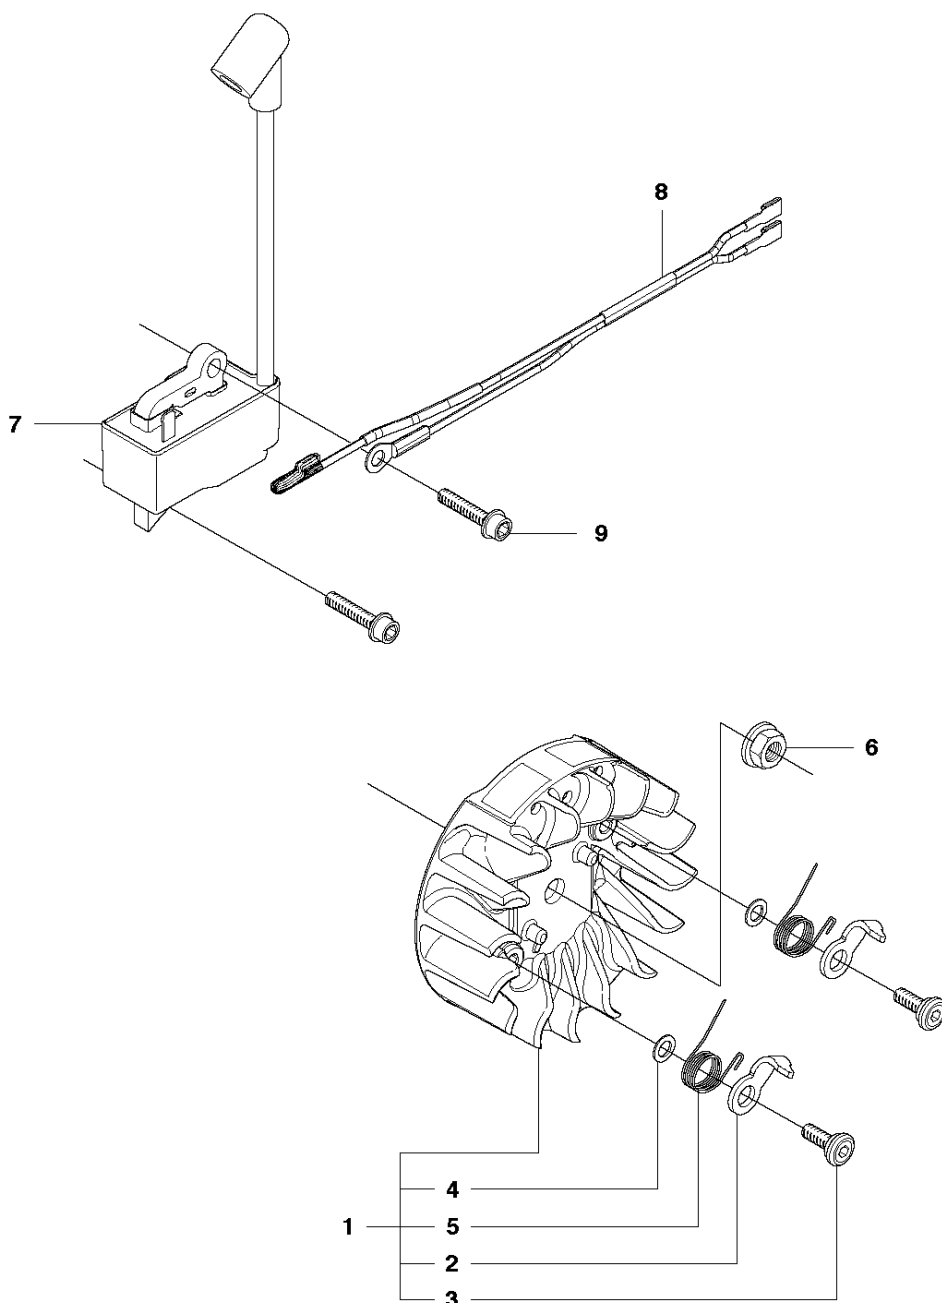

E 435 II, 435e II
IGNITION SYSTEM

IGNITION SYSTEM

435 II

Ref	Part No	Description	Remark	QTY	KIT
1	580 27 98-01	FLYWHEEL ASSY		1	
2	537 24 56-01	STARTER PAWL		2	1
3	501 81 99-03	SCREW		2	1
4	503 23 00-42	WASHER		2	1
5	529 27 11-01	SPRING		2	1
6	503 22 04-01	NUT		1	
7	579 63 88-04	IGNITION MODULE		1	
8	510 10 14-01	WIRING ASSY		1	
9	503 20 02-20	SCREW IHSCFM		2