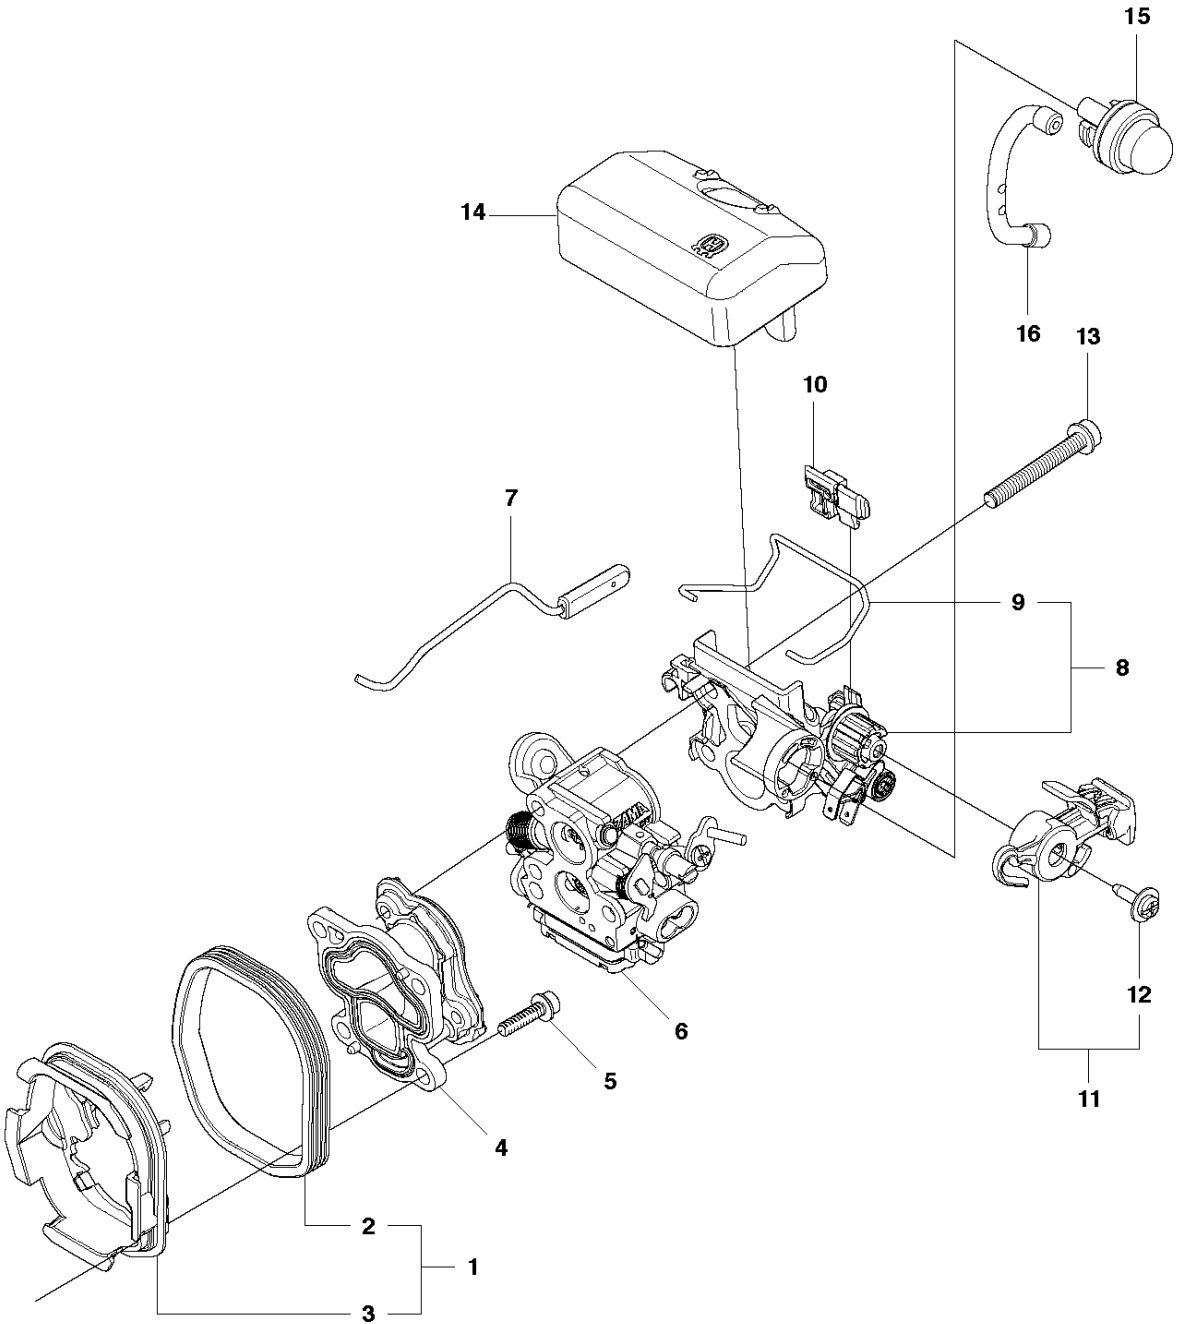

G 435 II, 435e II
CARBURETOR & AIR FILTER

CARBURETOR & AIR FILTER

435 II

Ref	Part No	Description	Remark	QTY	KIT
1	504 72 47-01	INSULATION WALL		1	
2	504 72 45-01	INSULATION WALL		1	1
3	504 72 44-01	INSULATION WALL		1	1
4	504 20 12-01	INLET PIPE		1	
5	503 20 02-16	SCREW IHSCFM		4	
6	506 45 05-01	CARBURETTOR		1	
7	544 28 44-01	THROTTLE ROD ASSY		1	
8	544 97 64-02	FILTER HOLDER		1	
9	544 39 26-01	SHACKLE		1	8
10	504 71 25-01	GUIDE		1	
11	544 84 43-02	CONTROL		1	
12	544 97 66-01	SCREW		1	11
13	503 20 02-40	SCREW IHSCFM		3	
14	544 80 54-02	AIR FILTER		1	
14	544 80 54-03	AIR FILTER		1	
15	503 93 66-01	PURGE		1	
16	544 40 19-01	HOSE		1