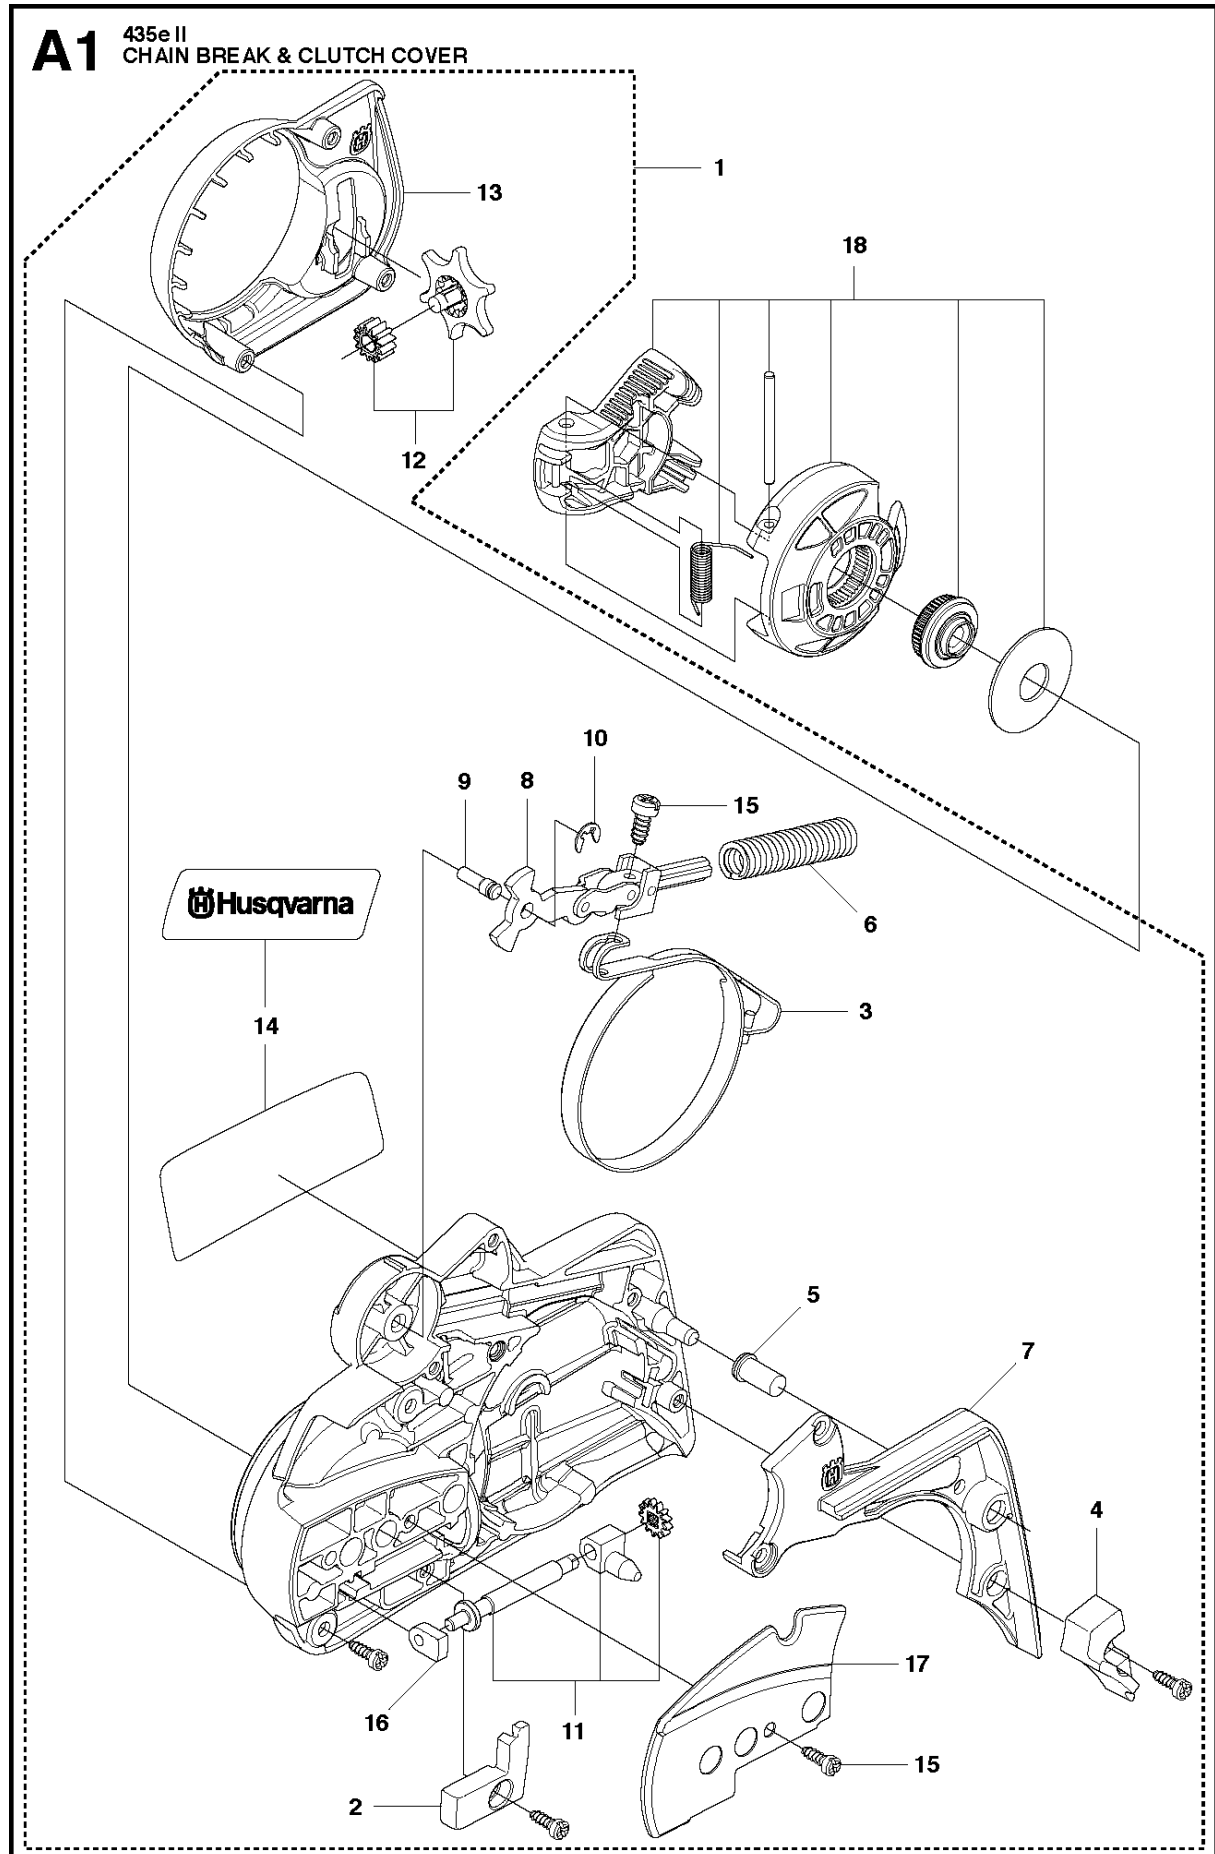

# SPARE PARTS LIST

CHAIN SAWS

435 II

## CHAIN BRAKE &amp; CLUTCH COVER

435 II

Ref	Part No	Description	Remark	QTY	KIT
1	544 19 49-05	CLUTCH COVER ASSY		1	
2	504 54 28-01	COVER LID		1	1
3	544 30 60-01	BRAKE BAND ASSY		1	1
4	544 25 31-01	WEAR PROTECTION		1	1
5	503 85 52-01	GUIDE BUSHING		1	1
6	505 89 26-01	BRAKE SPRING		1	1
7	544 24 85-01	COVER LID		1	1
8	503 89 08-02	KNEE JOINT ASSY		1	1
9	503 89 29-01	PIN		1	1
10	735 31 08-20	E-CLIP		1	1
11	537 39 29-01	SCREW		1	1
12	537 34 72-01	CHAIN TENSIONER		1	1
13	537 39 26-01	HEAT PROTECTOR		1	1
14	544 35 75-01	LABEL		1	1
15	503 21 70-10	SCREW CCRPANT		10	1
16	525 35 43-01	BEARING SLEEVE		1	1
17	505 32 10-01	WEAR PLATE		1	1
18	537 34 78-01	KNOB		1	

## CHAIN BRAKE &amp; CLUTCH COVER

435 II

Ref	Part No	Description	Remark	QTY KIT	
1	501 38 82-03	CLUTCH COVER ASSY			
2	735 31 08-20	E-CLIP		1	1
3	537 28 66-01	PAWL		1	1
4	540 06 33-01	CHAIN GUIDE		1	1
5	537 01 74-01	BEARING SLEEVE		1	1
6	503 89 08-02	KNEE JOINT ASSY		1	1
7	505 89 26-01	BRAKE SPRING		1	1
8	503 85 52-01	GUIDE BUSHING		1	1
9	544 24 85-01	COVER LID		1	1
10	503 21 70-10	SCREW CCRPANT		7	1
11	544 25 31-01	WEAR PROTECTION		1	1
12	544 30 60-01	BRAKE BAND ASSY		1	1
13	503 89 29-01	PIN		1	1
14	537 39 70-01	WORM SCREW		1	1
15	537 07 94-02	WORM WHEEL		1	1
16	740 48 07-02	O-RING		1	1
17	503 23 00-63	WASHER		1	1
18	544 37 68-01	LABEL		1	1
19	503 22 00-01	HEXAGON NUT		1	

## CLUTCH &amp; OIL PUMP

435 II

Ref	Part No	Description	Remark	QTY	KIT
1	575 56 80-01	CLUTCH ASSY		1	
2	574 71 88-01	CLUTCH SPRING		2	1
3	505 44 15-01	CLUTCH DRUM ASSY		1	
4	503 53 92-01	NEEDLE BEARING		1	3
5	544 21 24-02	WORM GEAR		1	
6	540 05 79-01	PUMP PISTON		1	
7	537 15 48-01	PUMP CYLINDER		1	
8	544 08 42-01	OIL HOSE		1	