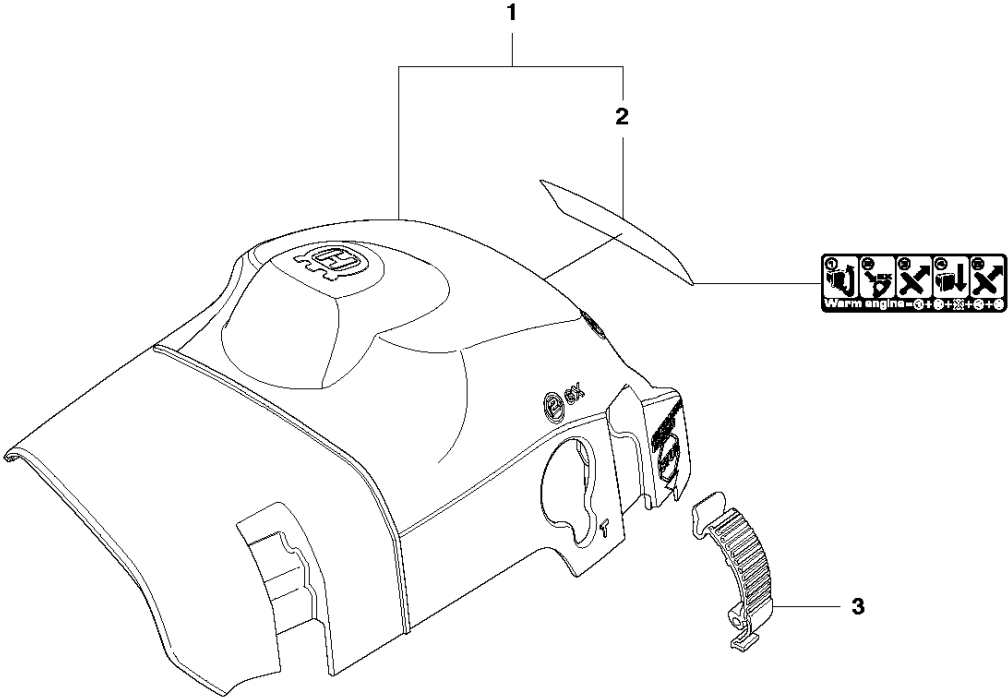

C 435 II, 435e II
CYLINDER COVER

CYLINDER COVER

435 II

Ref	Part No	Description	Remark	QTY	KIT
1	504 79 02-01	CYLINDER COVER ASSY		1	
2	522 73 60-01	LABEL		1	1
3	503 89 47-01	SNAP LOCKING		3