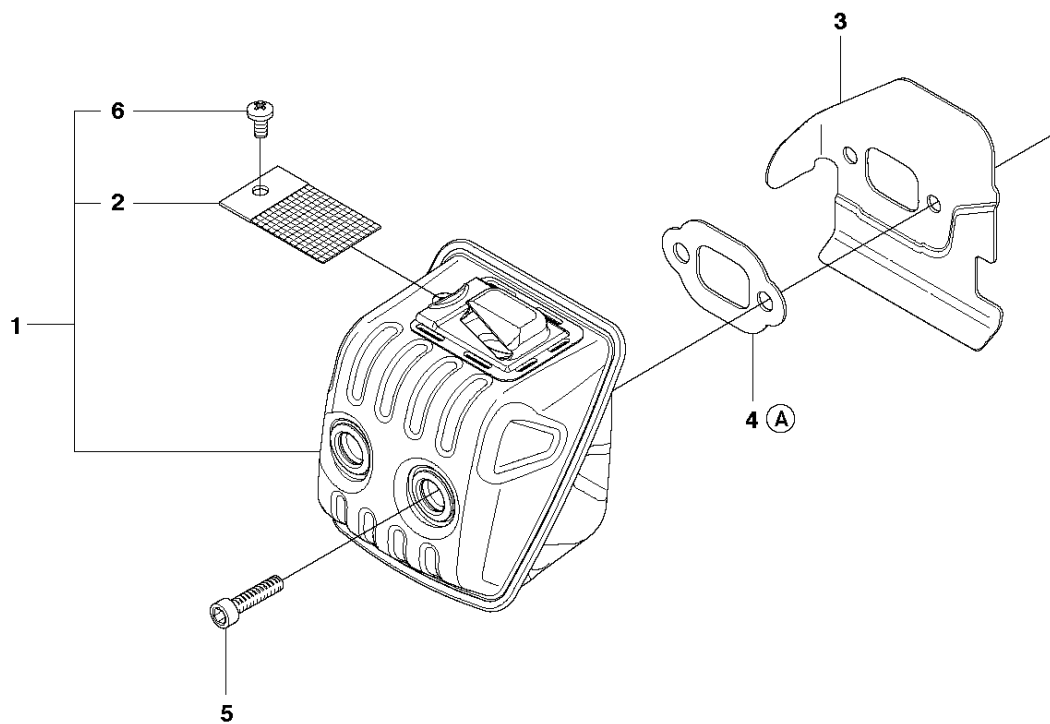

F 435 II, 435e II
MUFFLER

7

Ⓐ 504 79 40-01
Set of gaskets

MUFFLER

435 II

Ref	Part No	Description	Remark	QTY	KIT
1	544 14 77-02	MUFFLER ASSY		1	
2	579 75 33-01	SCREEN		1	1
3	501 32 31-01	HEAT DEFLECTOR		1	
4	579 75 31-01	GASKET		1	7
5	725 53 68-55	SCREW IHSCM		2	
6	724 12 87-59	SCREW CRPANM		1	1
7	504 79 40-01	GASKET		1