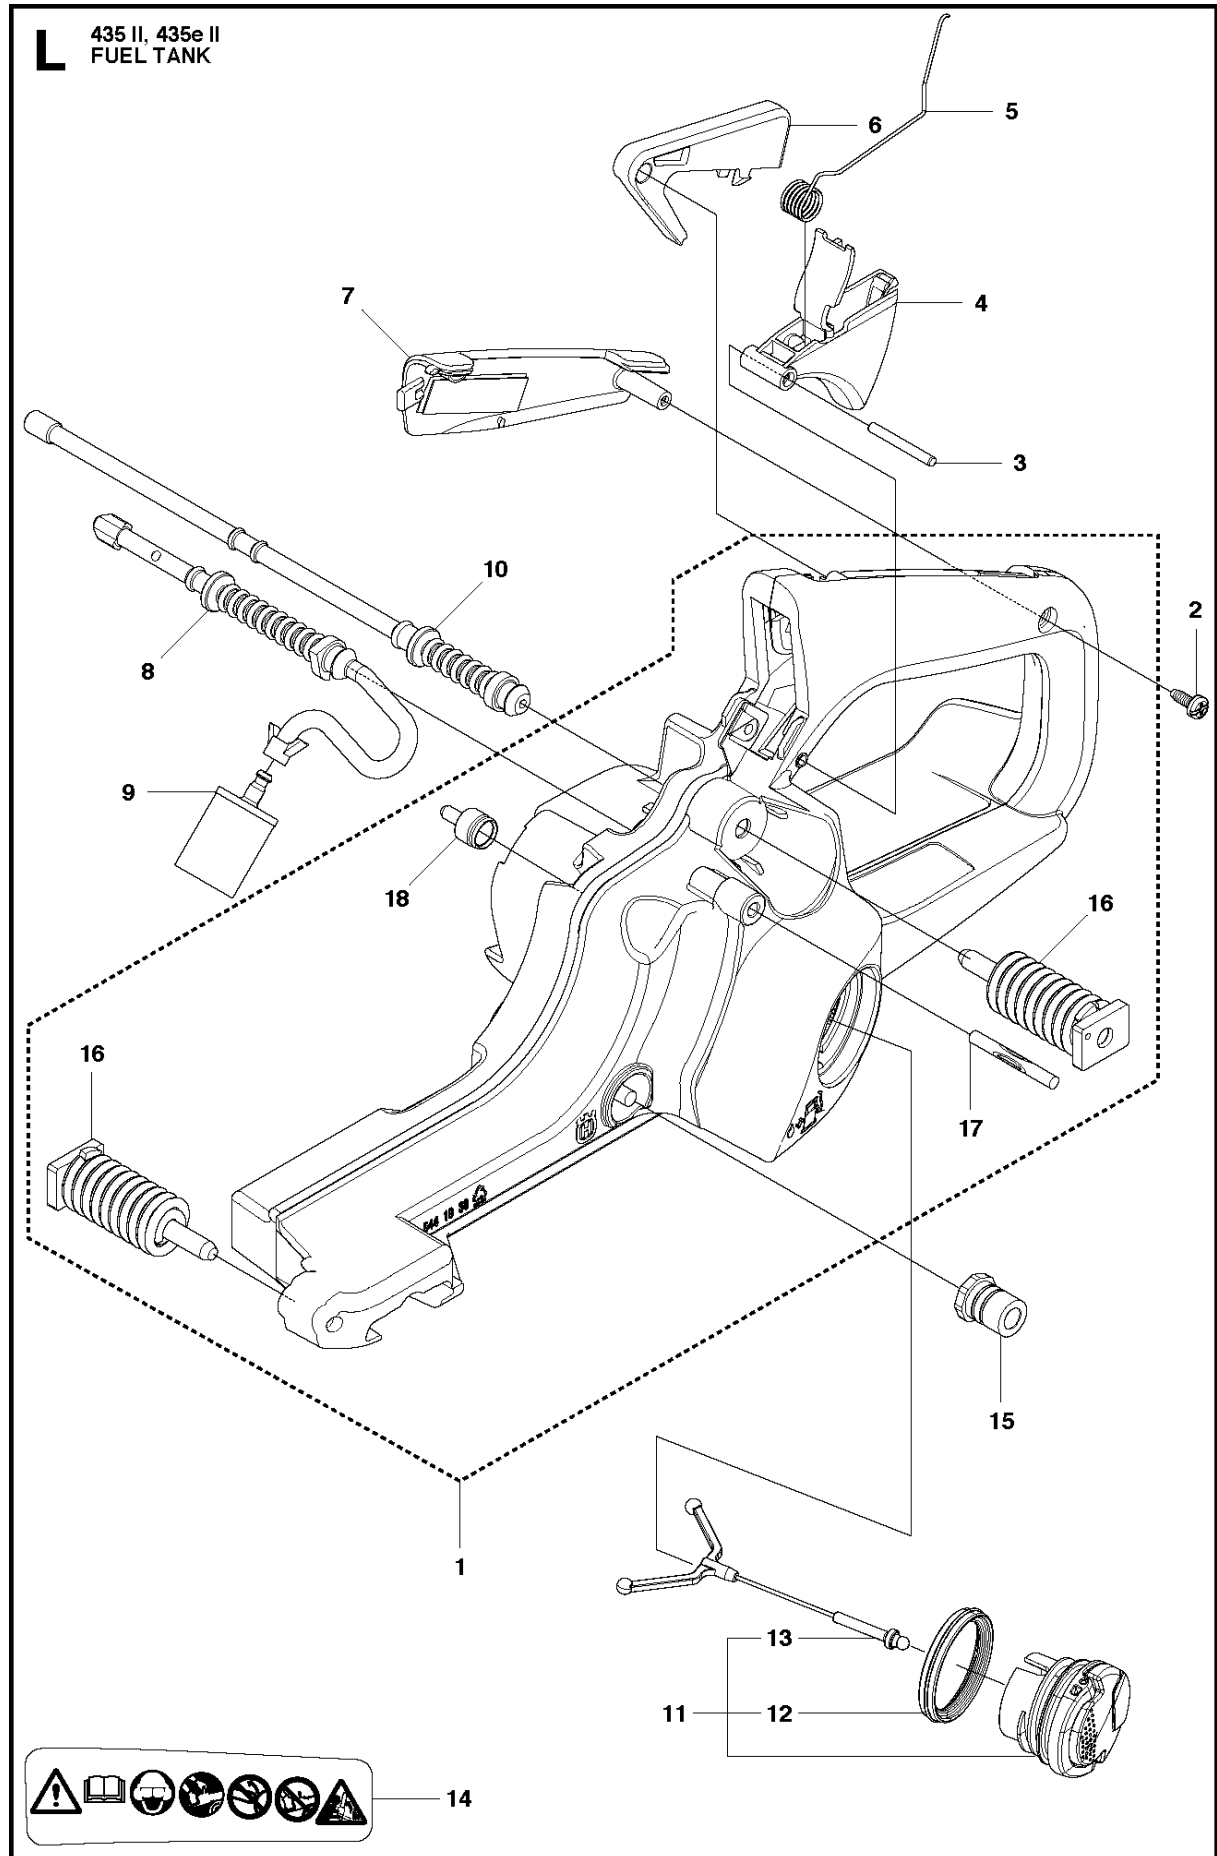

Ref	Part No	Description	Remark	QTY	KIT
1	544 93 25-07	CRANKCASE ASSY		1	
2	503 87 58-02	STIFFENING PLATE		1	1
3	503 87 54-02	BAR BOLT		1	1
4	537 33 46-01	BAR BOLT		1	1
5	544 03 64-01	BAR BOLT		1	1
6	503 24 09-05	NEEDLE ROLLER		1	1
7	530 02 61-19	CHECK VALVE		1	1
8	537 40 35-01	FILTER		1	1
9	544 08 33-01	OIL SCREEN		1	1
10	544 33 16-01	GUIDE PIN		3	1
11	503 86 93-01	SUPPORT		1	
12	522 62 00-03	TANK CAP ASSY		1	1
13	589 24 11-01	GASKET		1	1,12
14	503 57 89-01	HOLDER		1	1,12
15	503 88 63-01	PIN		1	
16	503 21 88-76	SCREW IHSCCT		2	
17	501 00 76-01	SUPPORT		1	
18	503 21 51-03	SCREW IHSCCT		1	
19	544 28 46-01	CHAIN GUIDE PLATE		1	
20	503 21 70-10	SCREW CCRPANT		1	
21	544 28 65-01	SPIKE		1	
22	503 21 75-20	SCREW IHSCFT		2	
23	544 25 15-01	HAND GUARD		1	
24	503 89 24-01	LOCK		1	
25	503 89 30-01	SCREW		2	
26	503 43 65-01	POSITION SPRING		1	