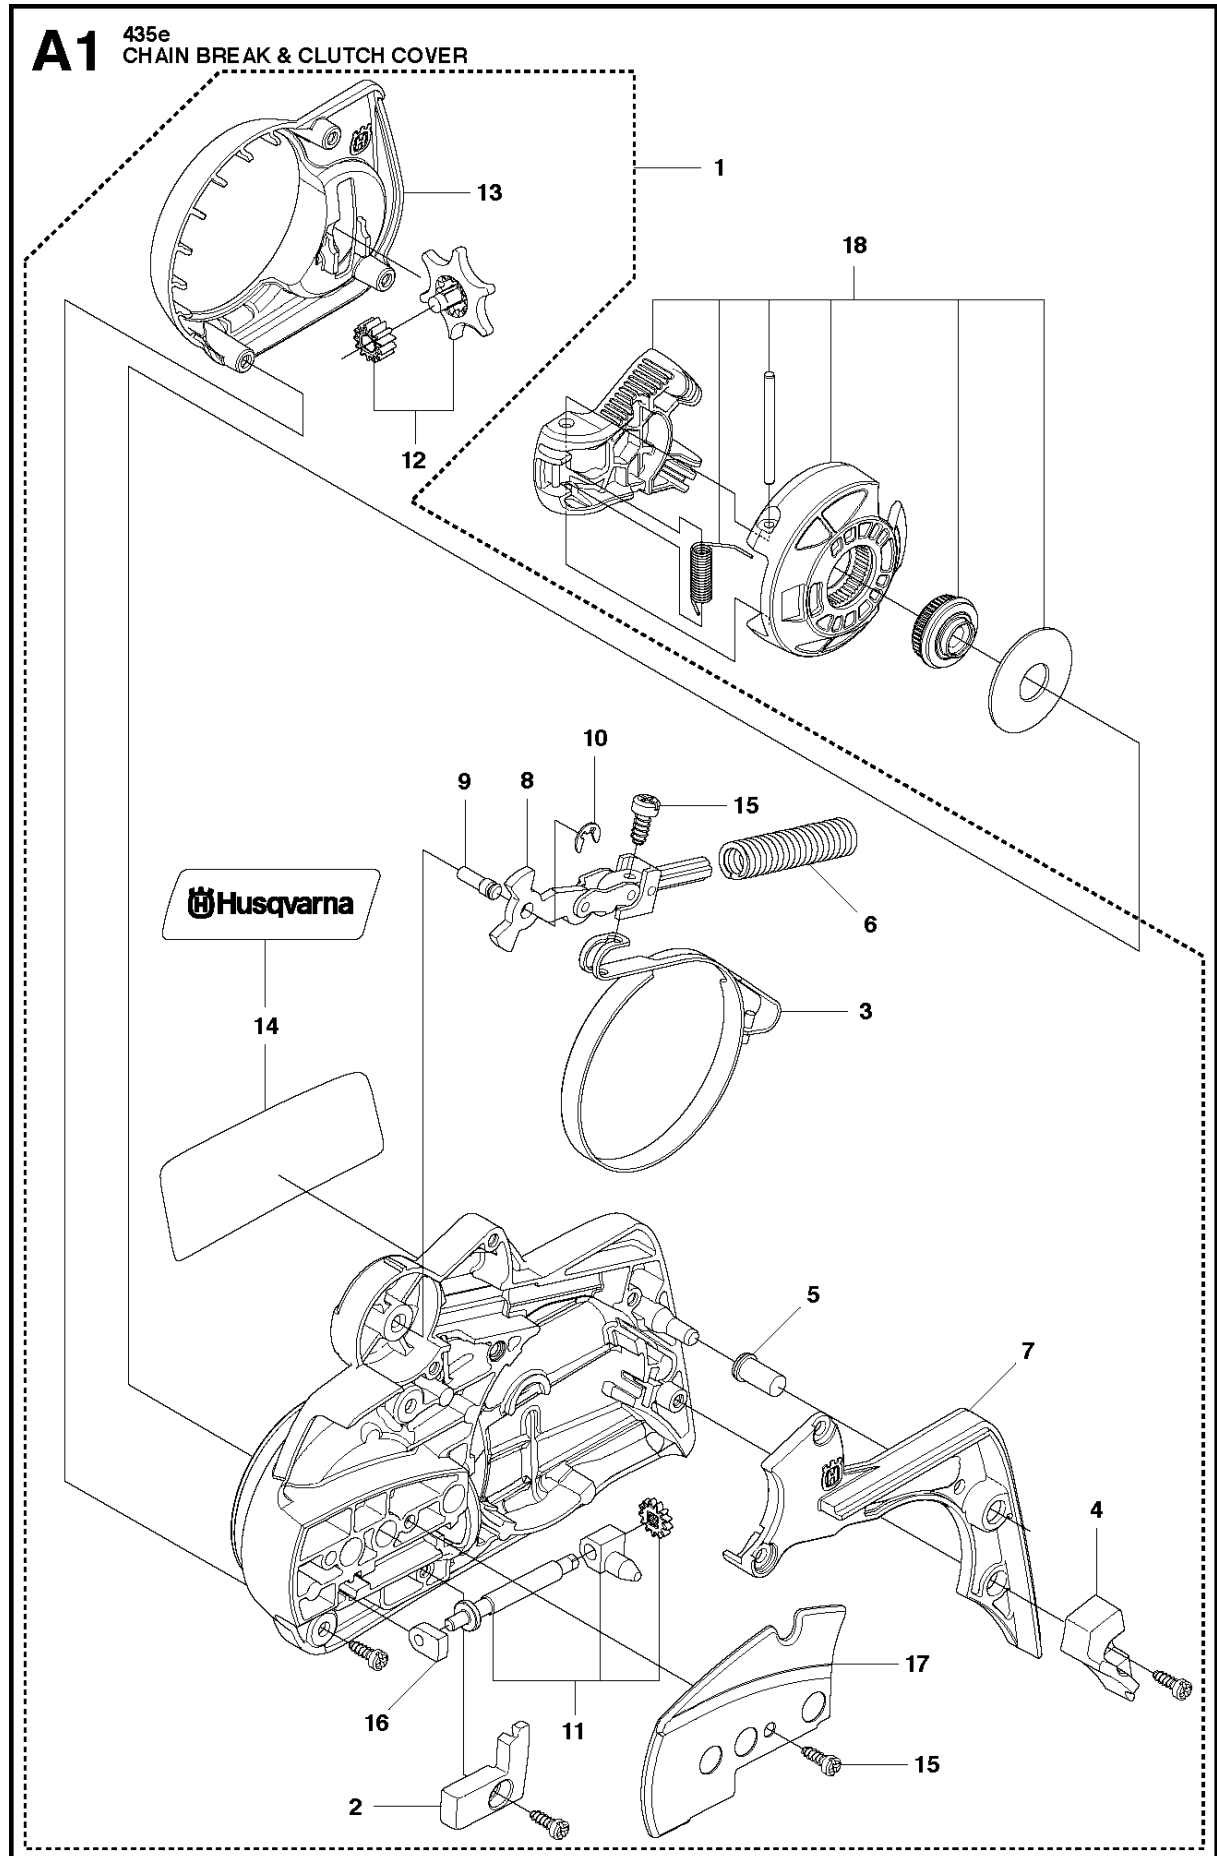

CHAIN BRAKE & CLUTCH COVER

435 from 2011-05 -

Ref	Part no.	Description	Remark	Qty	Kit
1	544 19 49-05	CLUTCH COVER ASSY		1	
2	504 54 28-01	COVER LID		1	1
3	544 30 60-01	BRAKE BAND ASSY		1	1
4	544 25 31-01	WEAR PROTECTION		1	1
5	503 85 52-01	GUIDE BUSHING		1	1
6	505 89 26-01	BRAKE SPRING		1	1
7	544 24 85-01	COVER LID		1	1
8	503 89 08-02	KNEE JOINT ASSY		1	1
9	503 89 29-01	PIN KNEE-JOINT		1	1
10	735 31 08-20	E-CLIP		1	1
11	537 39 29-01	CHAIN TENSION SCREW		1	1
12	537 34 72-01	CHAIN TENSIONER WHEEL		1	1
13	537 39 26-01	HEAT PROTECTOR		1	1
14	544 35 75-01	LABEL		1	1
15	503 21 70-10	SCREW CCRPANT		10	1
16	525 35 43-01	BEARING SLEEVE		1	1
17	505 32 10-01	WEAR PLATE		1	1
18	537 34 78-01	KNOB		1