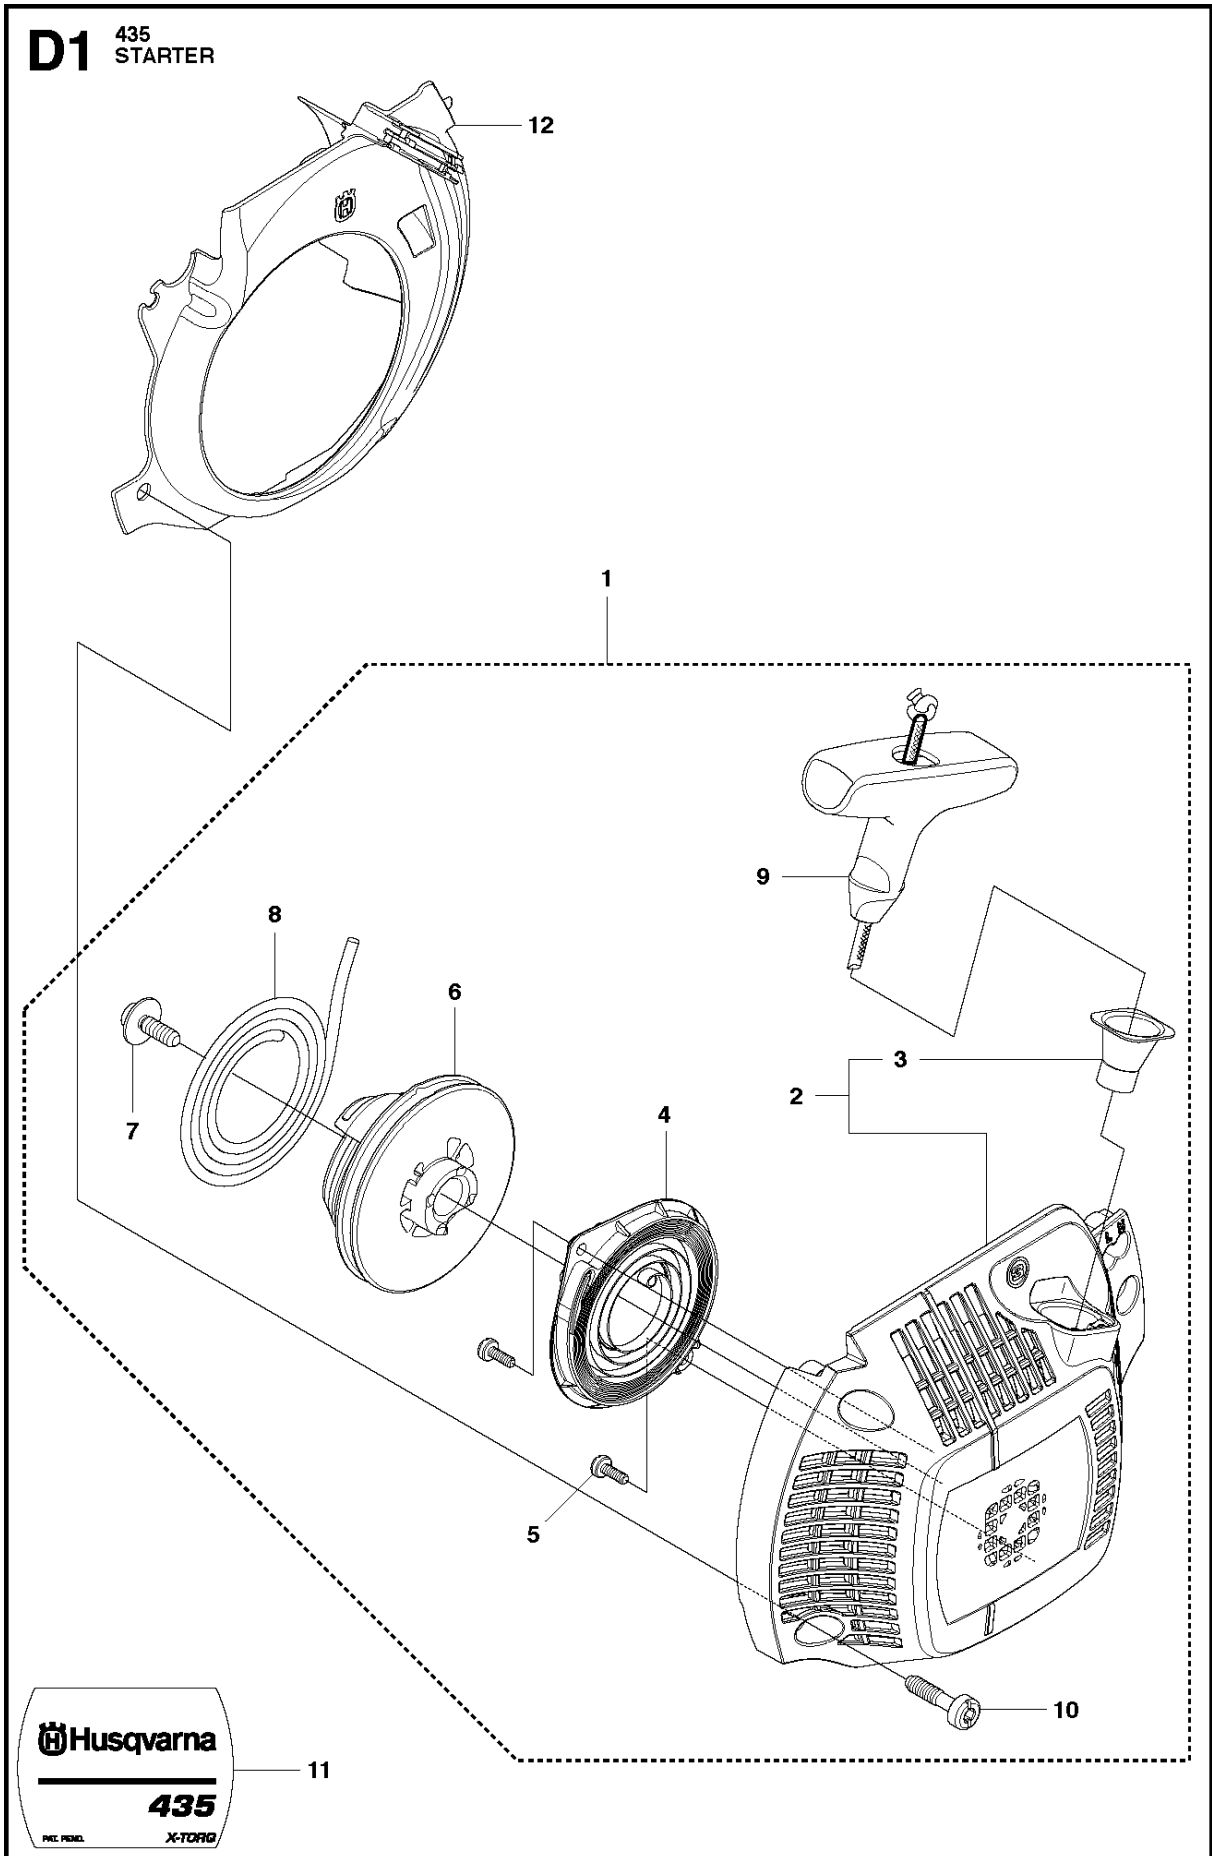

D1 435
STARTER

STARTER

435 from 2011-05 -

Ref	Part no.	Description	Remark	Qty	Kit
1	504 59 70-02	STARTER ASSY		1	
2	504 59 69-01	STARTER		1	1
3	537 28 32-01	REINFORCEMENT SLEEVE		1	1, 2
4	540 05 75-02	SPRING CASSETTE ASSY		1	1
5	503 21 28-10	SCREW CCRPANT		2	1
6	504 59 71-01	STARTER PULLEY		1	1
7	503 21 77-16	SCREW IHSCT		1	1
8	505 30 51-25	STARTER CORD		1	1
9	537 23 25-01	STARTER HANDLE		1	1
10	503 21 73-21	SCREW CIHSCTO		4	1
11	504 54 68-01	LABEL		1	
12	544 19 71-02	COOLING AIR CONDUCTOR		1