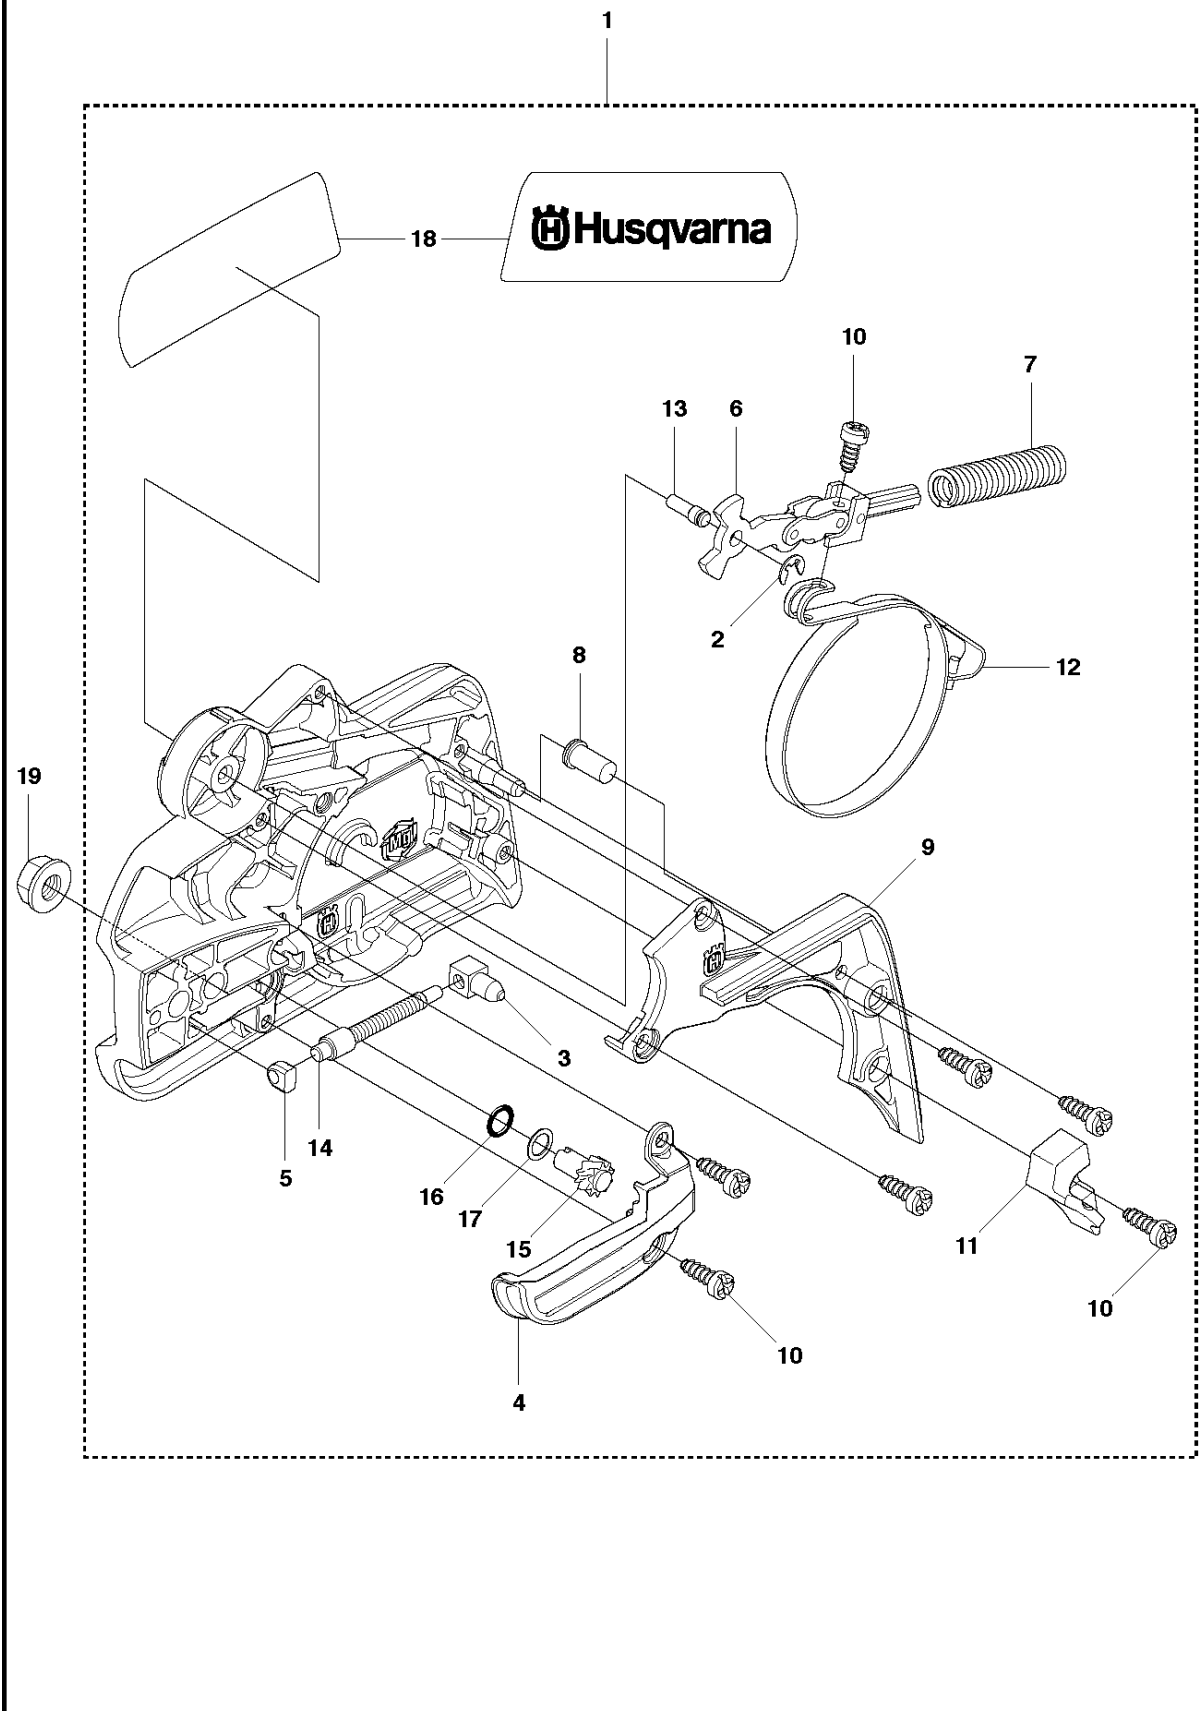

A2 435
CHAIN BREAK & CLUTCH COVER

CHAIN BRAKE & CLUTCH COVER

435 from 2011-05 -

Ref	Part no.	Description	Remark	Qty	Kit
1	501 38 82-01	CLUTCH COVER ASSY			
2	735 31 08-20	E-CLIP		1	1
3	537 28 66-01	PAWL		1	1
4	540 06 33-01	CHAIN GUIDE		1	1
5	537 01 74-01	BEARING SLEEVE		1	1
6	503 89 08-02	KNEE JOINT ASSY		1	1
7	505 89 26-01	BRAKE SPRING		1	1
8	503 85 52-01	GUIDE BUSHING		1	1
9	544 24 85-01	COVER LID		1	1
10	503 21 70-10	SCREW CCRPANT		7	1
11	544 25 31-01	WEAR PROTECTION		1	1
12	544 30 60-01	BRAKE BAND ASSY		1	1
13	503 89 29-01	PIN KNEE-JOINT		1	1
14	537 39 70-01	WORM SCREW		1	1
15	537 07 94-02	WORM WHEEL		1	1
16	740 48 07-02	O-RING		1	1
17	503 23 00-63	WASHER		1	1
18	544 37 68-01	LABEL		1	1
19	503 22 00-01	HEXAGON NUT FLANGE		1