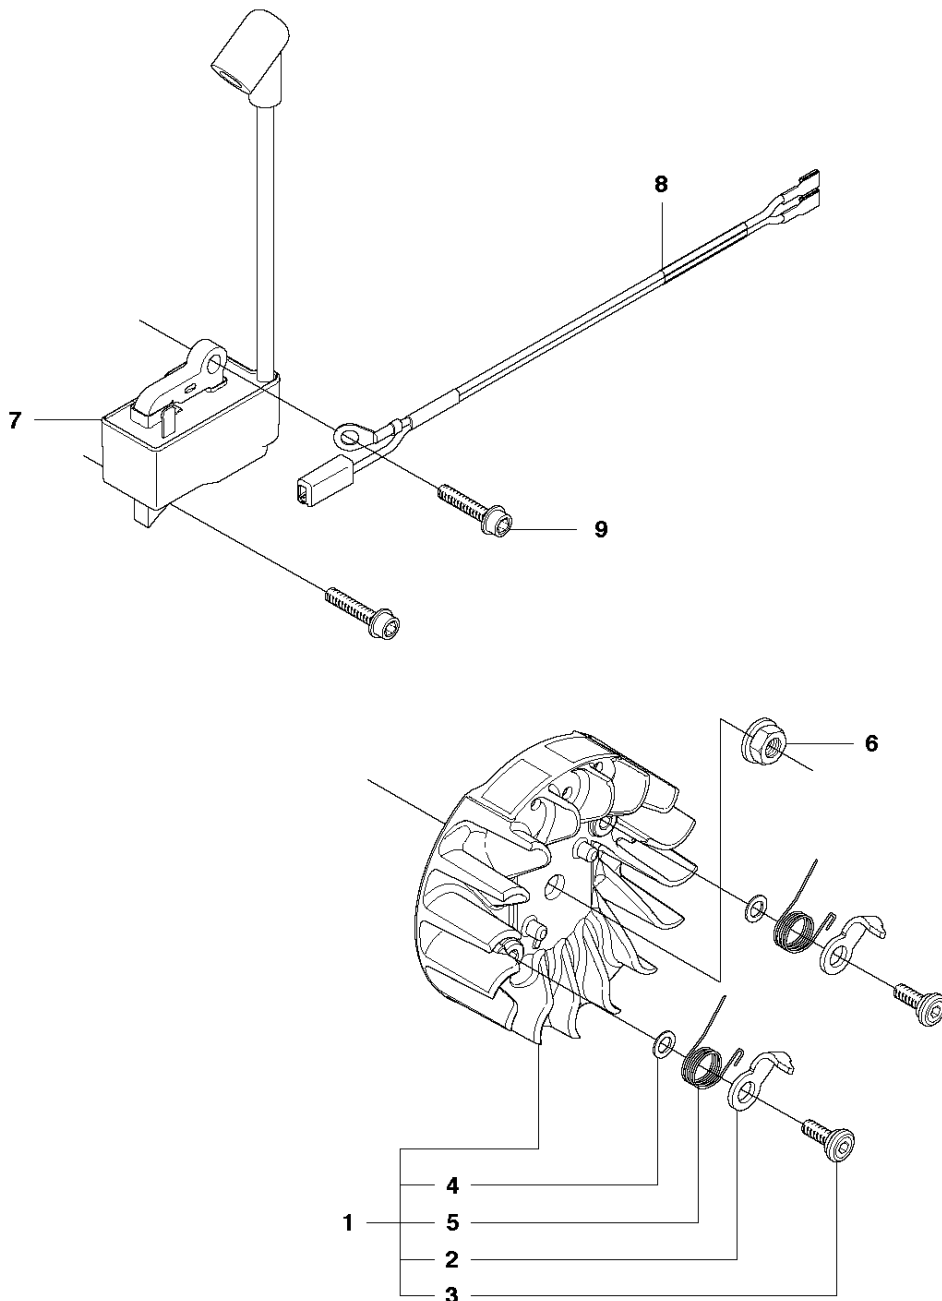

M 435, 435e
HANDLE

HANDLE

435 from 2011-05 -

Ref	Part no.	Description	Remark	Qty	Kit
1	544 28 40-01	FRONT HANDLE		1	
2	503 21 88-76	SCREW IHSCFT		3	
3	503 89 83-01	ANTIVIBRATION ELEMENT		1	

E 435, 435e
IGNITION SYSTEM