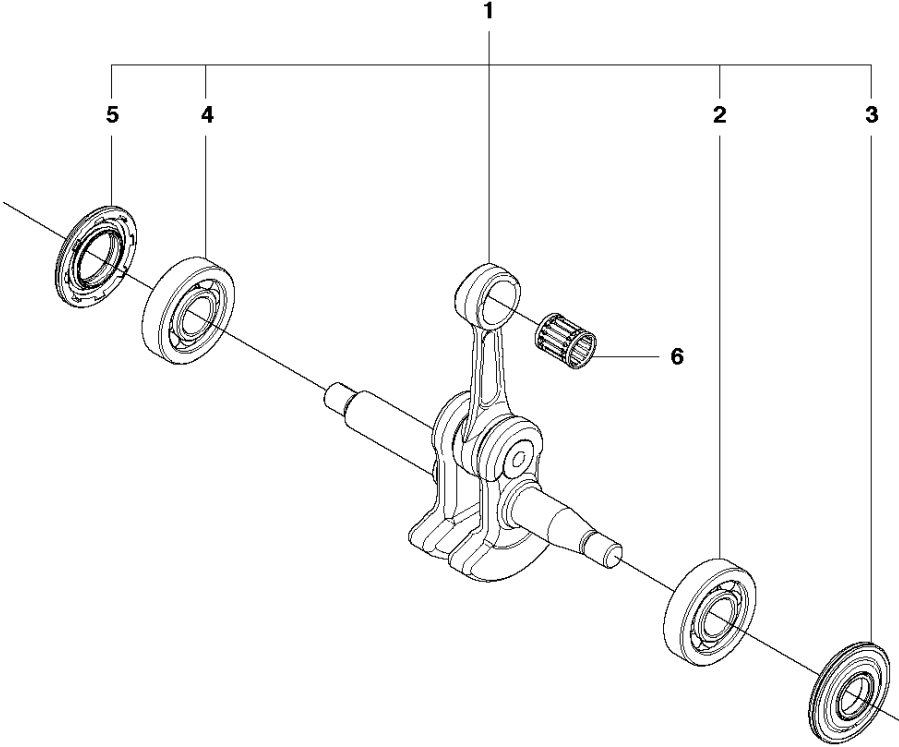

J 435, 435e
CRANKSHAFT

CRANKSHAFT

435 from 2011-05 -

Ref	Part no.	Description	Remark	Qty	Kit
1	544 34 38-01	CRANKSHAFT		1	
2	544 24 87-02	BALL BEARING		1	1
3	544 25 12-01	SEALING		1	1
4	544 24 88-02	BALL BEARING		1	1
5	544 25 13-01	SEALING		1	1
6	503 41 41-01	NEEDLE BEARING		1