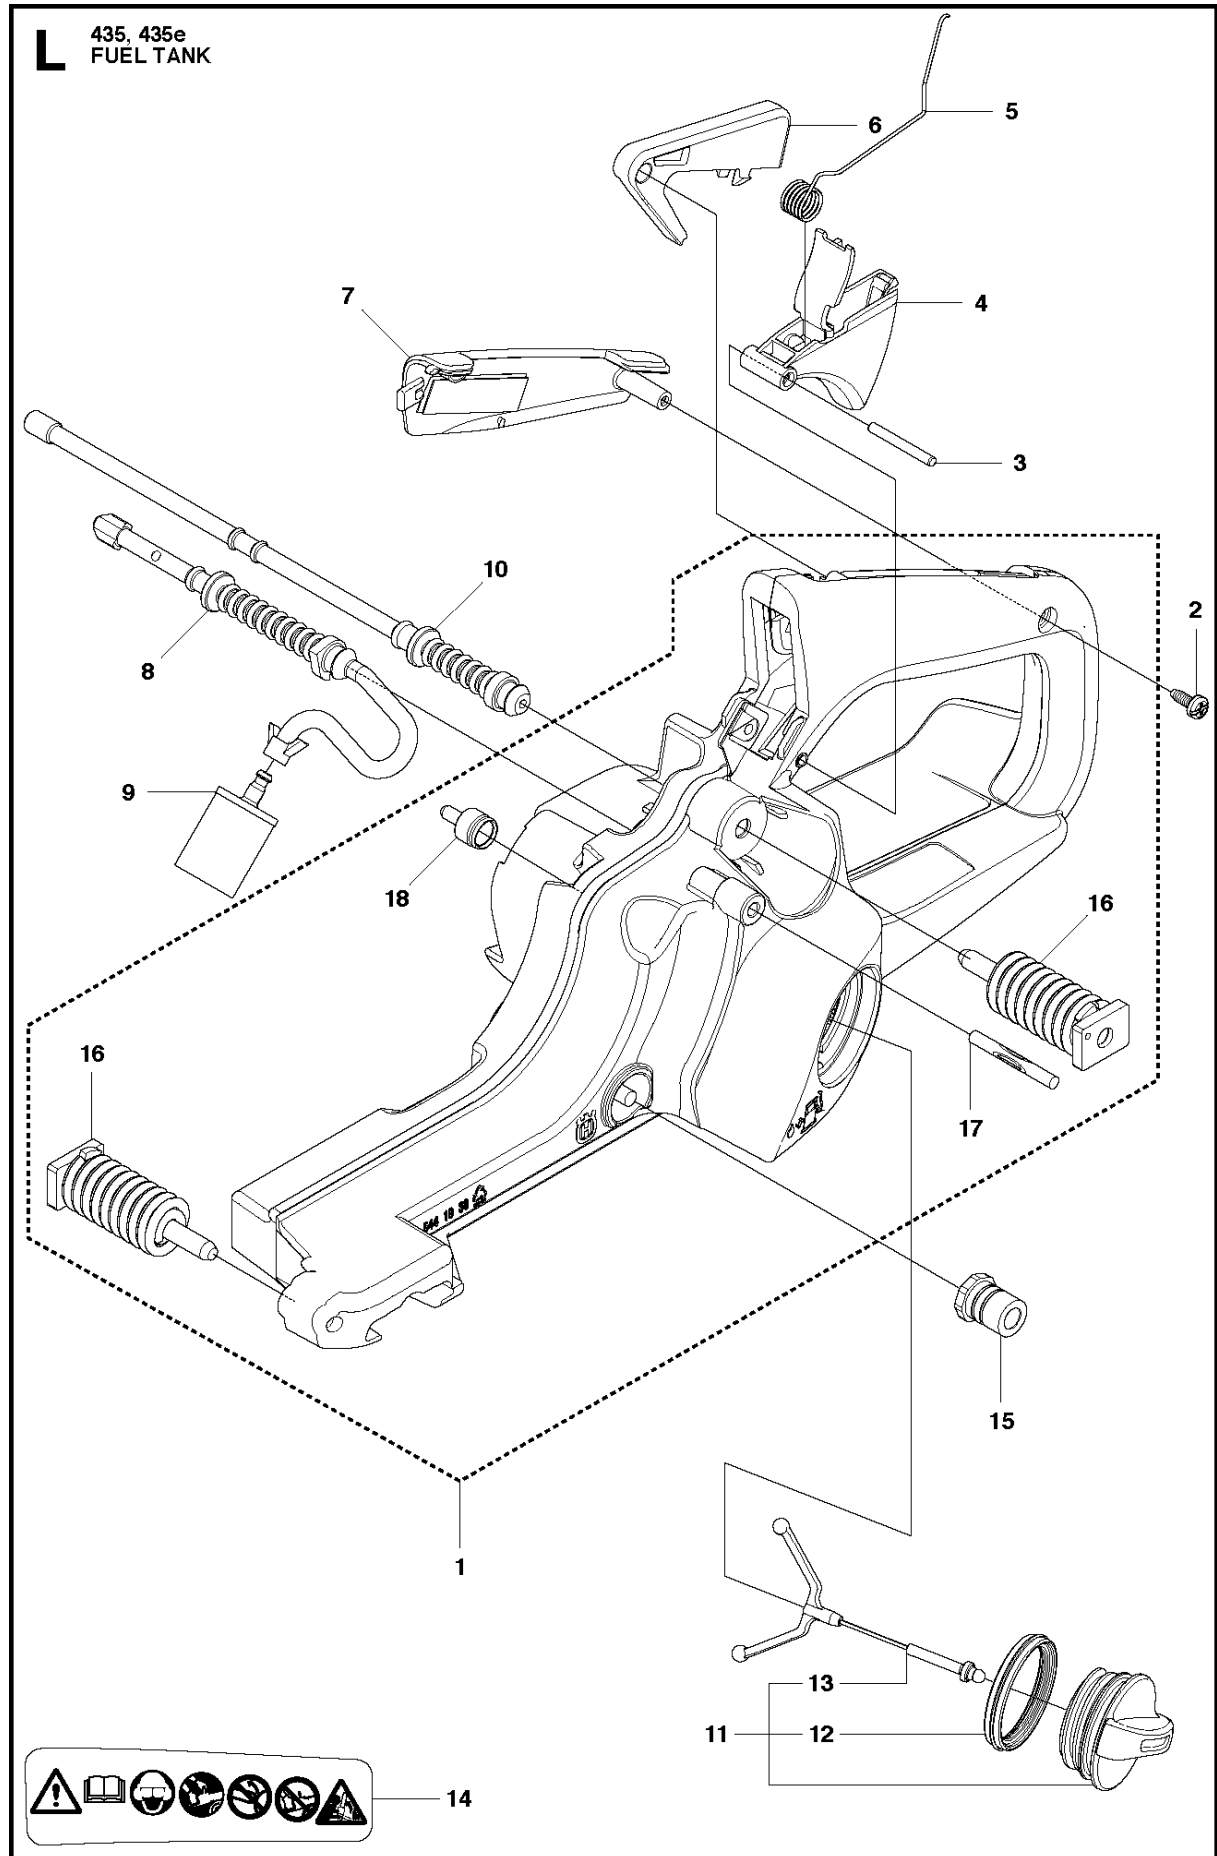

FUEL TANK

435 from 2011-05 -

Ref	Part no.	Description	Remark	Qty	Kit
1	544 19 38-05	FUEL TANK		1	
2	503 21 28-10	SCREW CCRPANT		1	
3	720 18 25-20	PARALLEL PIN		1	
4	544 96 85-01	THROTTLE CONTROL		1	
5	544 09 99-01	SPRING		1	
6	544 28 41-01	THROTTLE LOCKOUT		1	
7	544 28 49-01	HANDLE INSERT		1	
8	544 12 86-01	FUEL HOSE		1	
9	503 44 32-01	FILTER		1	
10	544 12 97-01	RETURN HOSE		1	
11	544 11 12-01	TANK CAP ASSY		1	
12	537 21 50-01	SEALING		1	11
13	503 57 89-01	HOLDER		1	11
14	544 37 50-01	LABEL		1	
15	501 00 76-01	LATERAL SUPPORT		1	
16	504 79 56-01	ANTIVIBRATION ELEMENT		2	1
17	721 12 63-39	GROOVED PIN		1	1
18	537 35 95-01	TANK VENT ASSY		1	1