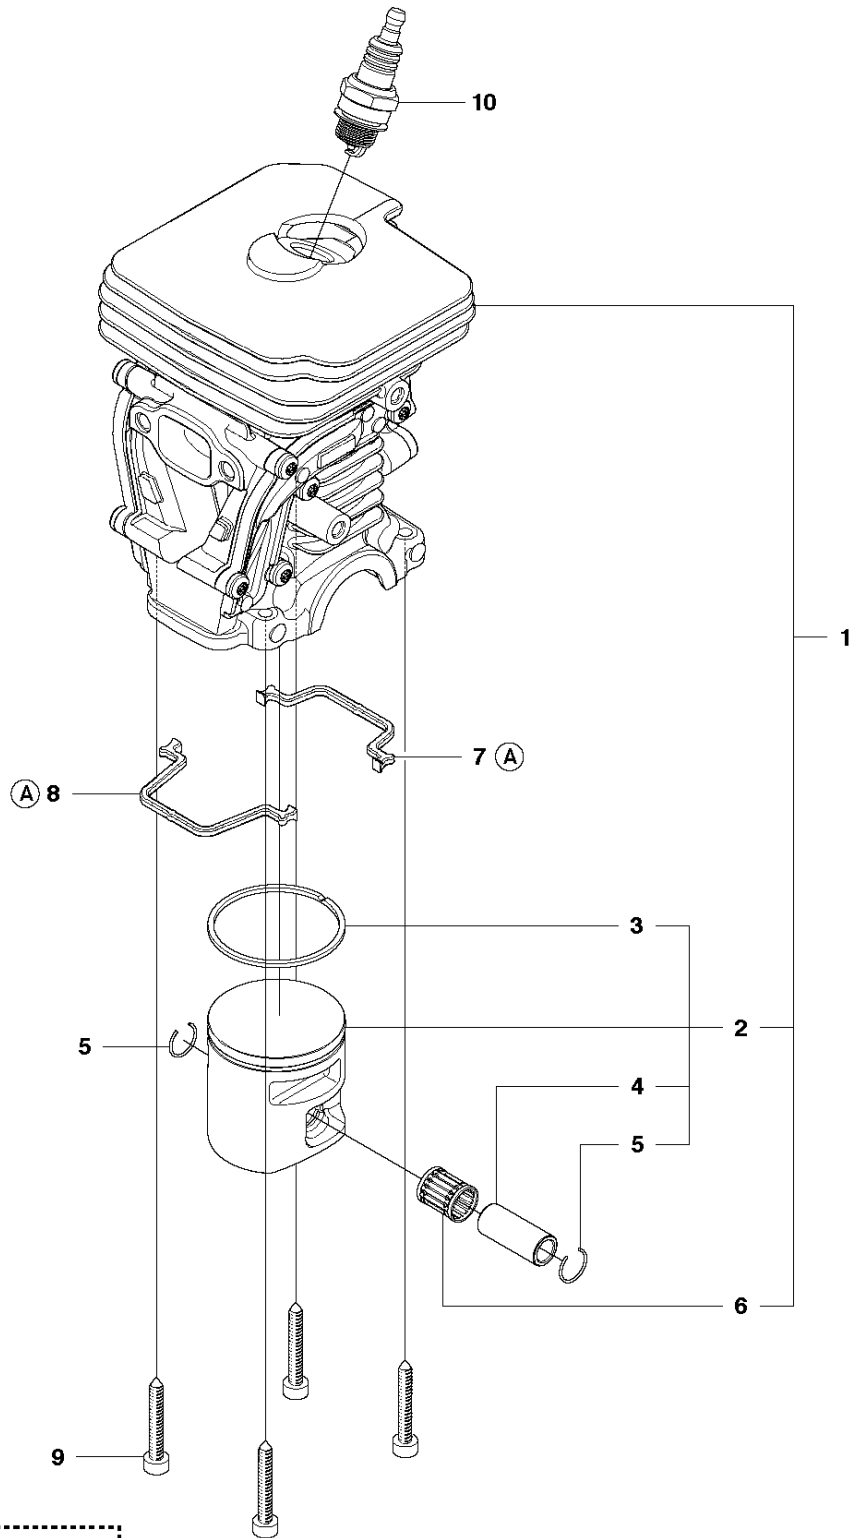

B 435, 435e
CLUTCH & OIL PUMP

CLUTCH & OIL PUMP

435 from 2011-05 -

Ref	Part no.	Description	Remark	Qty	Kit
1	575 56 80-01	CLUTCH ASSY		1	
2	574 71 88-01	CLUTCH SPRING		2	1
3	505 44 15-01	CLUTCH DRUM		1	
4	503 53 92-01	NEEDLE BEARING		1	3
5	544 21 24-02	WORM GEAR		1	
6	540 05 79-01	PUMP PISTON		1	
7	537 15 48-01	PUMP CYLINDER		1	
8	544 08 42-01	OIL HOSE		1	

CRANKCASE

435 from 2011-05 -

Ref	Part no.	Description	Remark	Qty	Kit
1	544 93 25-01	CRANKCASE ASSY		1	
2	503 87 58-02	STIFFENING PLATE		1	1
3	503 87 54-02	BAR BOLT		1	1
4	537 33 46-01	BAR BOLT		1	1
5	544 03 64-01	BAR BOLT		1	1
6	503 24 09-05	NEEDLE ROLLER		1	1
7	530 02 61-19	CHECK VALVE		1	1
8	537 40 35-01	FILTER		1	1
9	544 08 33-01	OIL SCREEN		1	1
10	544 33 16-01	GUIDE PIN		3	1
11	503 86 93-01	CARBURETTOR MOUNTING		1	
12	544 11 12-01	TANK CAP ASSY		1	
13	537 21 50-01	SEALING		1	12
14	503 57 89-01	HOLDER		1	12
15	503 88 63-01	CHAIN CATCHER PIN		1	
16	503 21 88-76	SCREW IHSCFT		2	
17	501 00 76-01	LATERAL SUPPORT		1	
18	503 21 51-03	SCREW IHSCFT		1	
19	544 28 46-01	CHAIN GUIDE PLATE		1	
20	503 21 70-10	SCREW CCRPANT		1	
21	544 28 65-01	INDRE BARKSTØD		1	
22	503 21 75-20	SCREW IHSCFT		2	
23	544 25 15-01	HAND GUARD		1	
24	503 89 24-01	LOCK		1	
25	503 89 30-01	SCREW		2	
26	503 43 65-01	POSITION SPRING		1	

C 435, 435e
CYLINDER COVER

CYLINDER COVER

435 from 2011-05 -

Ref	Part no.	Description	Remark	Qty	Kit
1	504 79 02-01	CYLINDER COVER ASSY		1	
2	522 73 60-01	LABEL		1	1
3	503 89 47-01	SNAP		3	

H 435, 435e
CYLINDER PISTON

(A) 504 79 40-01
Set of gaskets

CYLINDER PISTON

435 from 2011-05 -

Ref	Part no.	Description	Remark	Qty	Kit
1	504 73 51-03	CYLINDER		1	
2	502 62 50-02	PISTON ASSY		1	1
3	544 40 59-01	PISTON RING		1	2
4	544 40 60-01	PISTON PIN		1	2
5	537 39 99-01	CIRCLIP		2	2
6	503 41 41-01	NEEDLE BEARING		1	1
7	544 39 60-01	GASKET		1	11
8	544 39 59-01	GASKET		1	11
9	725 53 33-55	SCREW IHSCM		4	
10	503 23 51-11	SPARK PLUG		1	
11	504 79 40-01	GASKET		1	