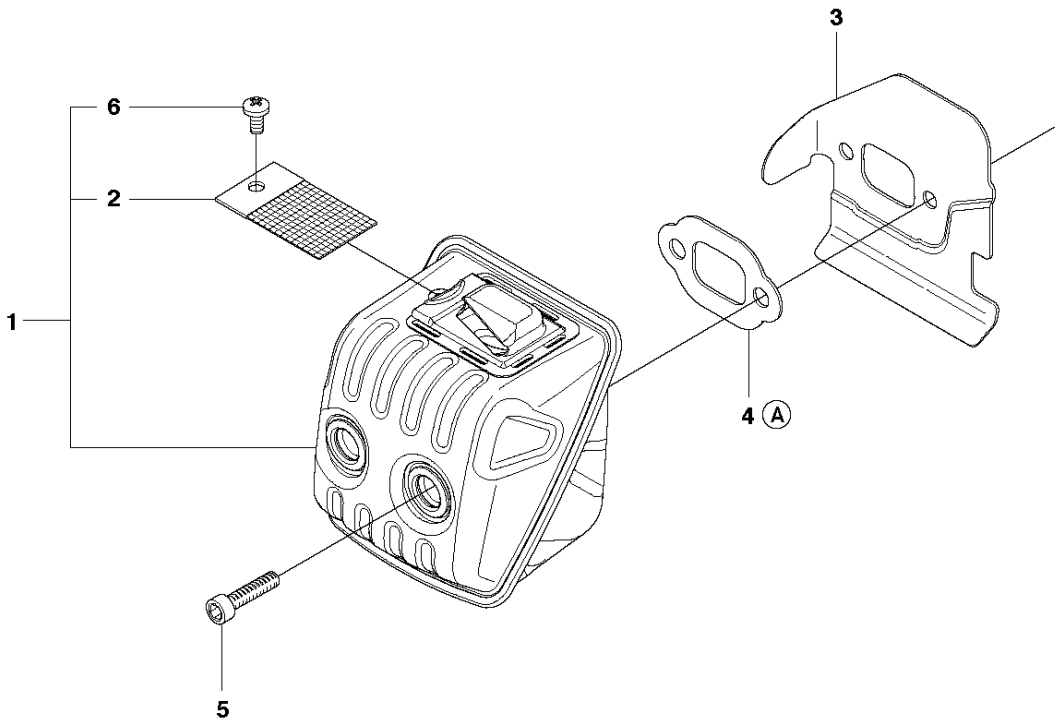

F 435, 435e
MUFFLER

7
Ⓐ 504 79 40-01
Set of gaskets

MUFFLER

435 from 2011-05 -

Ref	Part no.	Description	Remark	Qty	Kit
1	544 14 77-02	MUFFLER ASSY		1	
2	579 75 33-01	SCREEN		1	1
3	501 32 31-01	HEAT DEFLECTOR		1	
4	579 75 31-01	GASKET		1	7
5	725 53 68-55	SCREW IHSCM		2	
6	724 12 87-59	SCREW CRPANM		1	1
7	504 79 40-01	GASKET		1