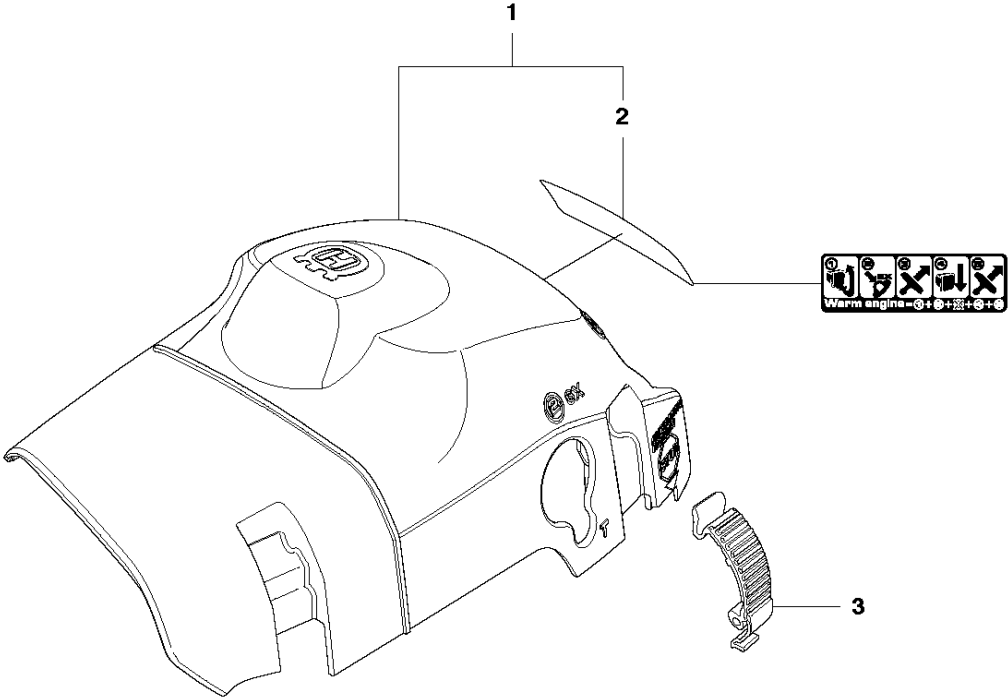

C 435, 435e
CYLINDER COVER

CYLINDER COVER

435 from 2011-05 -

Ref	Part no.	Description	Remark	Qty	Kit
1	504 79 02-01	CYLINDER COVER ASSY		1	
2	522 73 60-01	LABEL		1	1
3	503 89 47-01	SNAP		3