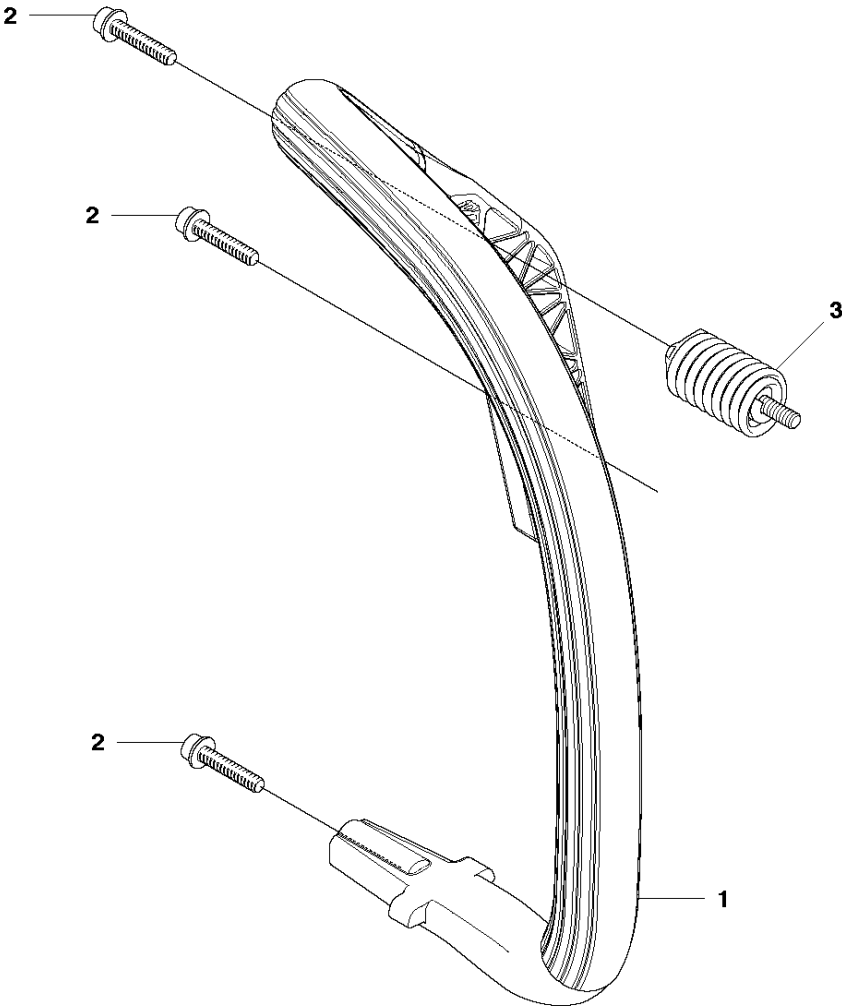

M 435, 435e
HANDLE

HANDLE

435 from 2011-05 -

Ref	Part no.	Description	Remark	Qty	Kit
1	544 28 40-01	FRONT HANDLE		1	
2	503 21 88-76	SCREW IHSCFT		3	
3	503 89 83-01	ANTIVIBRATION ELEMENT		1