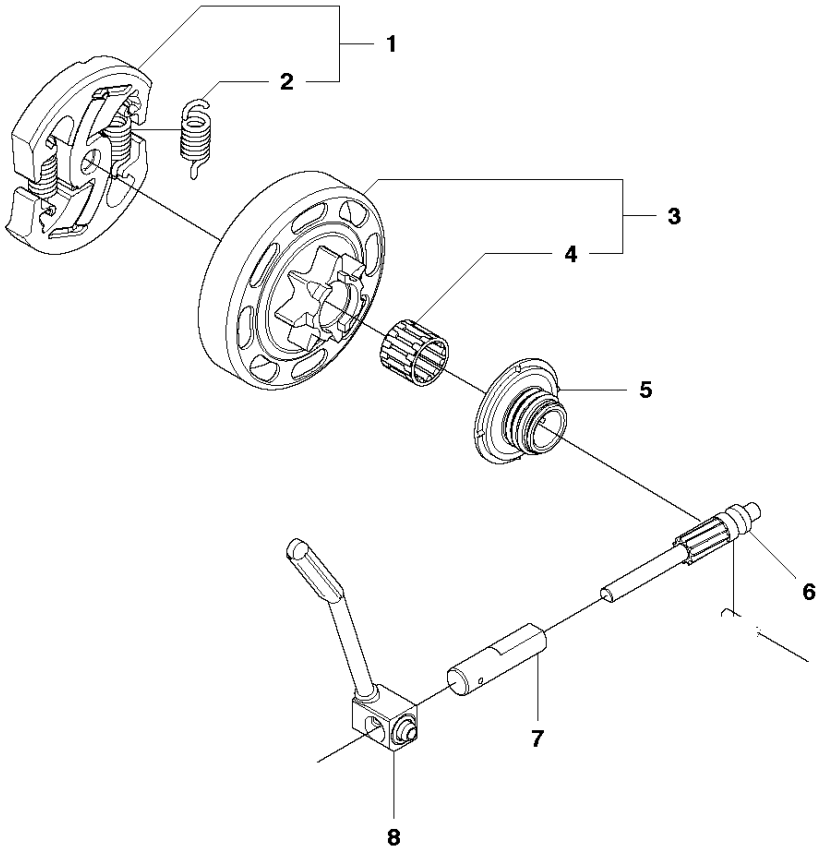

A2 435
CHAIN BREAK & CLUTCH COVER

CHAIN BRAKE & CLUTCH COVER

435 from 2011-05 -

Ref	Part no.	Description	Remark	Qty	Kit
1	501 38 82-01	CLUTCH COVER ASSY			
2	735 31 08-20	E-CLIP		1	1
3	537 28 66-01	PAWL		1	1
4	540 06 33-01	CHAIN GUIDE		1	1
5	537 01 74-01	BEARING SLEEVE		1	1
6	503 89 08-02	KNEE JOINT ASSY		1	1
7	505 89 26-01	BRAKE SPRING		1	1
8	503 85 52-01	GUIDE BUSHING		1	1
9	544 24 85-01	COVER LID		1	1
10	503 21 70-10	SCREW CCRPANT		7	1
11	544 25 31-01	WEAR PROTECTION		1	1
12	544 30 60-01	BRAKE BAND ASSY		1	1
13	503 89 29-01	PIN KNEE-JOINT		1	1
14	537 39 70-01	WORM SCREW		1	1
15	537 07 94-02	WORM WHEEL		1	1
16	740 48 07-02	O-RING		1	1
17	503 23 00-63	WASHER		1	1
18	544 37 68-01	LABEL		1	1
19	503 22 00-01	HEXAGON NUT FLANGE		1	

CHAIN BRAKE & CLUTCH COVER

435 from 2011-05 -

Ref	Part no.	Description	Remark	Qty	Kit
1	544 19 49-05	CLUTCH COVER ASSY		1	
2	504 54 28-01	COVER LID		1	1
3	544 30 60-01	BRAKE BAND ASSY		1	1
4	544 25 31-01	WEAR PROTECTION		1	1
5	503 85 52-01	GUIDE BUSHING		1	1
6	505 89 26-01	BRAKE SPRING		1	1
7	544 24 85-01	COVER LID		1	1
8	503 89 08-02	KNEE JOINT ASSY		1	1
9	503 89 29-01	PIN KNEE-JOINT		1	1
10	735 31 08-20	E-CLIP		1	1
11	537 39 29-01	CHAIN TENSION SCREW		1	1
12	537 34 72-01	CHAIN TENSIONER WHEEL		1	1
13	537 39 26-01	HEAT PROTECTOR		1	1
14	544 35 75-01	LABEL		1	1
15	503 21 70-10	SCREW CCRPANT		10	1
16	525 35 43-01	BEARING SLEEVE		1	1
17	505 32 10-01	WEAR PLATE		1	1
18	537 34 78-01	KNOB		1	

B 435, 435e
CLUTCH & OIL PUMP

CLUTCH & OIL PUMP

435 from 2011-05 -

Ref	Part no.	Description	Remark	Qty	Kit
1	575 56 80-01	CLUTCH ASSY		1	
2	574 71 88-01	CLUTCH SPRING		2	1
3	505 44 15-01	CLUTCH DRUM		1	
4	503 53 92-01	NEEDLE BEARING		1	3
5	544 21 24-02	WORM GEAR		1	
6	540 05 79-01	PUMP PISTON		1	
7	537 15 48-01	PUMP CYLINDER		1	
8	544 08 42-01	OIL HOSE		1	