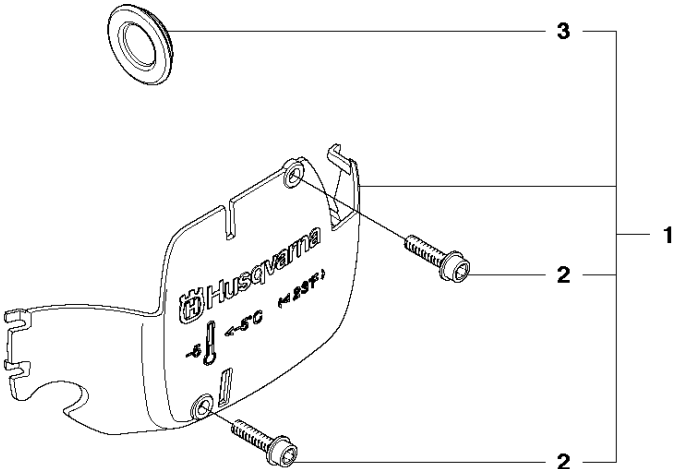

Q 435
WINTER KIT