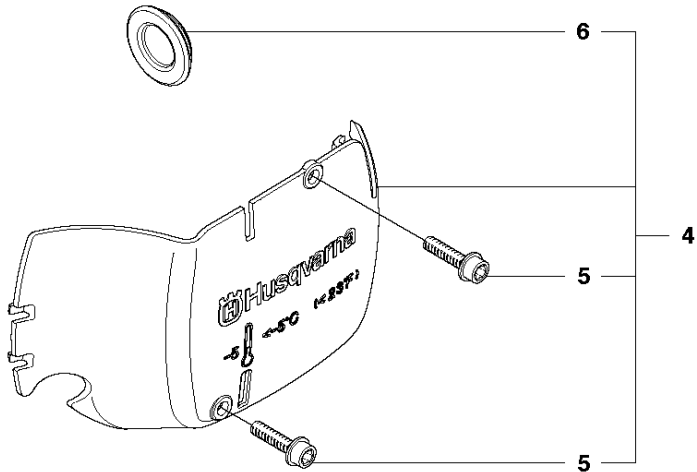

Q 435e
WINTER KIT