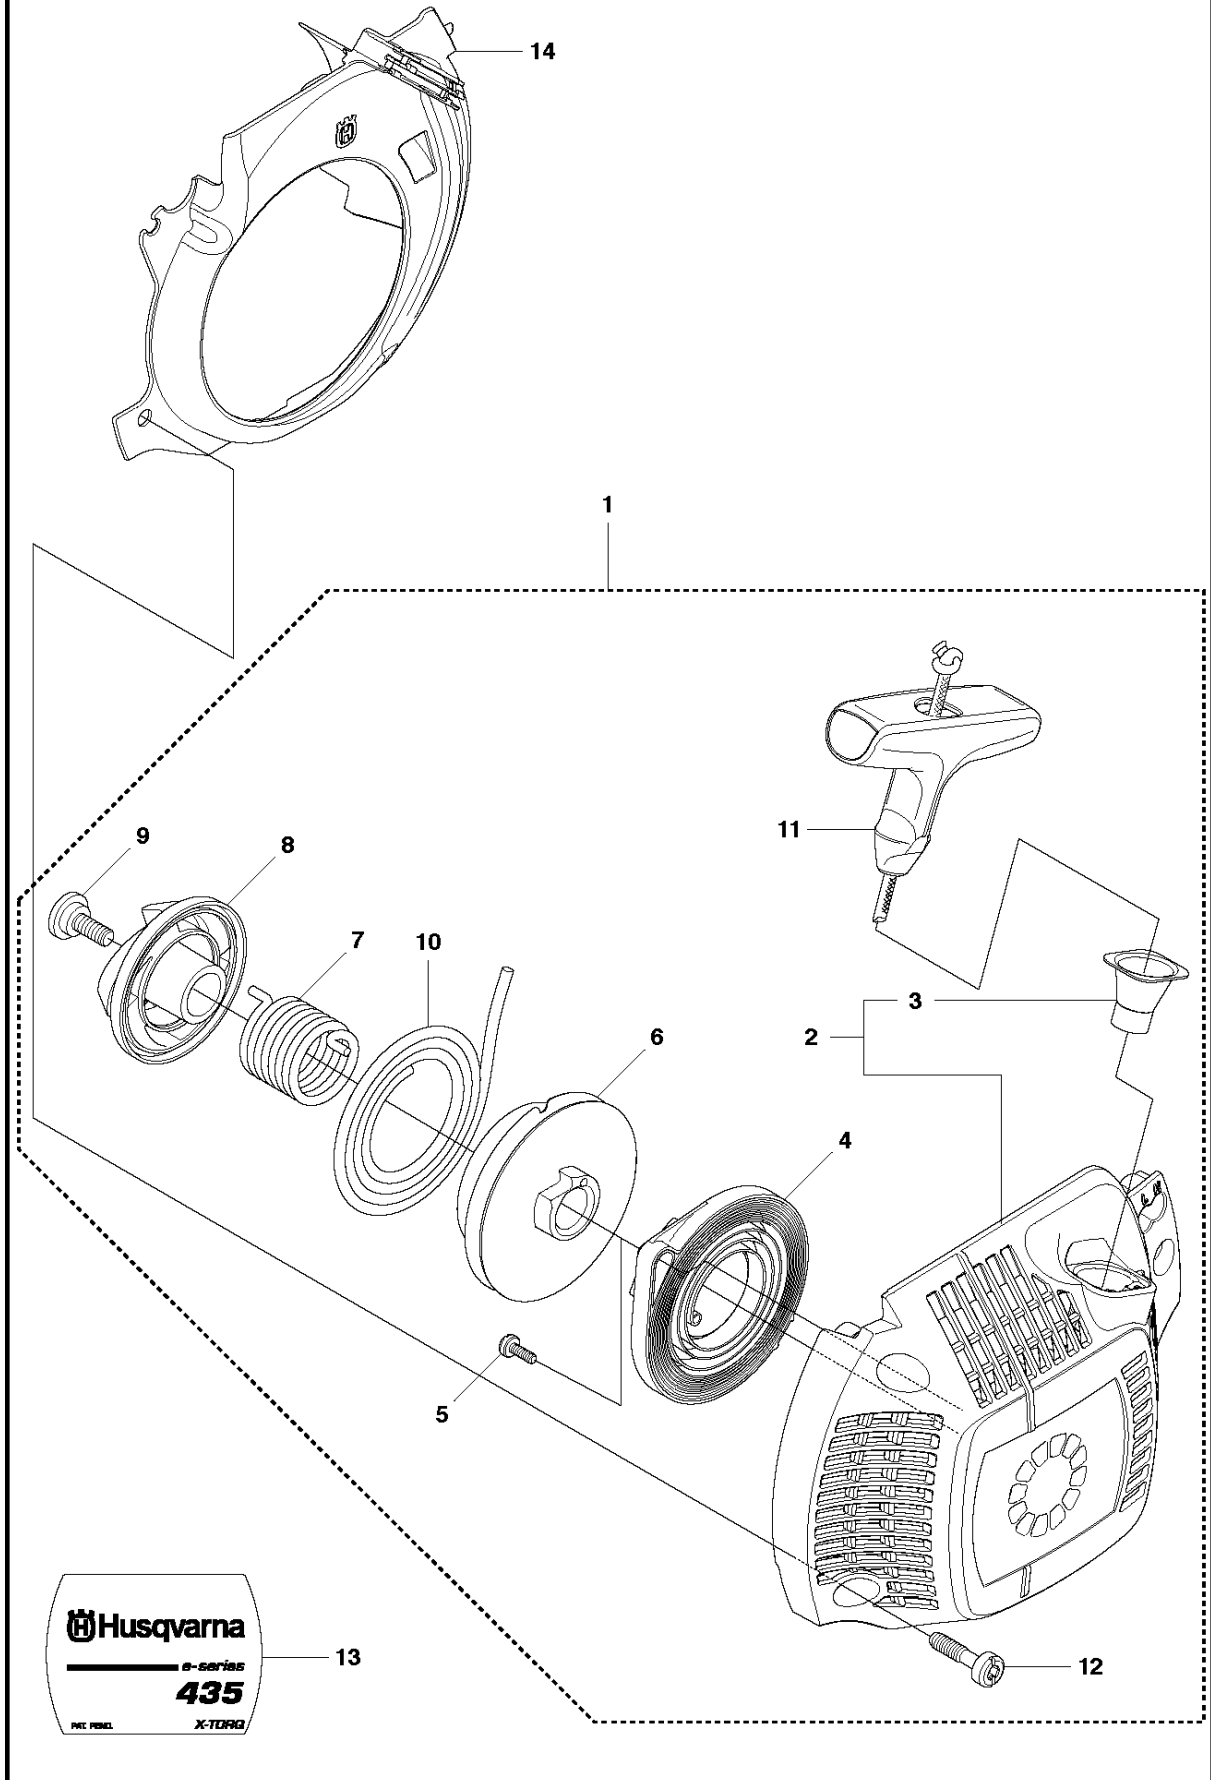

D2 435e
STARTER

STARTER

435 from 2011-05 -

Ref	Part no.	Description	Remark	Qty	Kit
1	544 28 70-02	STARTER ASSY			
2	544 28 69-01	STARTER HOUSING		1	1
3	537 28 32-01	REINFORCEMENT SLEEVE		1	1
4	540 05 75-02	SPRING CASSETTE ASSY		1	1
5	503 21 28-10	SCREW CCRPANT		2	1
6	537 42 32-01	STARTER PULLEY		1	1
7	505 64 73-01	SPRING		1	1
8	537 42 33-01	DRIVER		1	1
9	537 42 66-01	SCREW		1	1
10	505 30 51-25	STARTER CORD		1	1
11	537 23 25-01	STARTER HANDLE		1	1
12	503 21 73-21	SCREW CIHSCTO		4	1
13	544 46 36-02	LABEL		1	
14	544 19 71-02	COOLING AIR CONDUCTOR		1