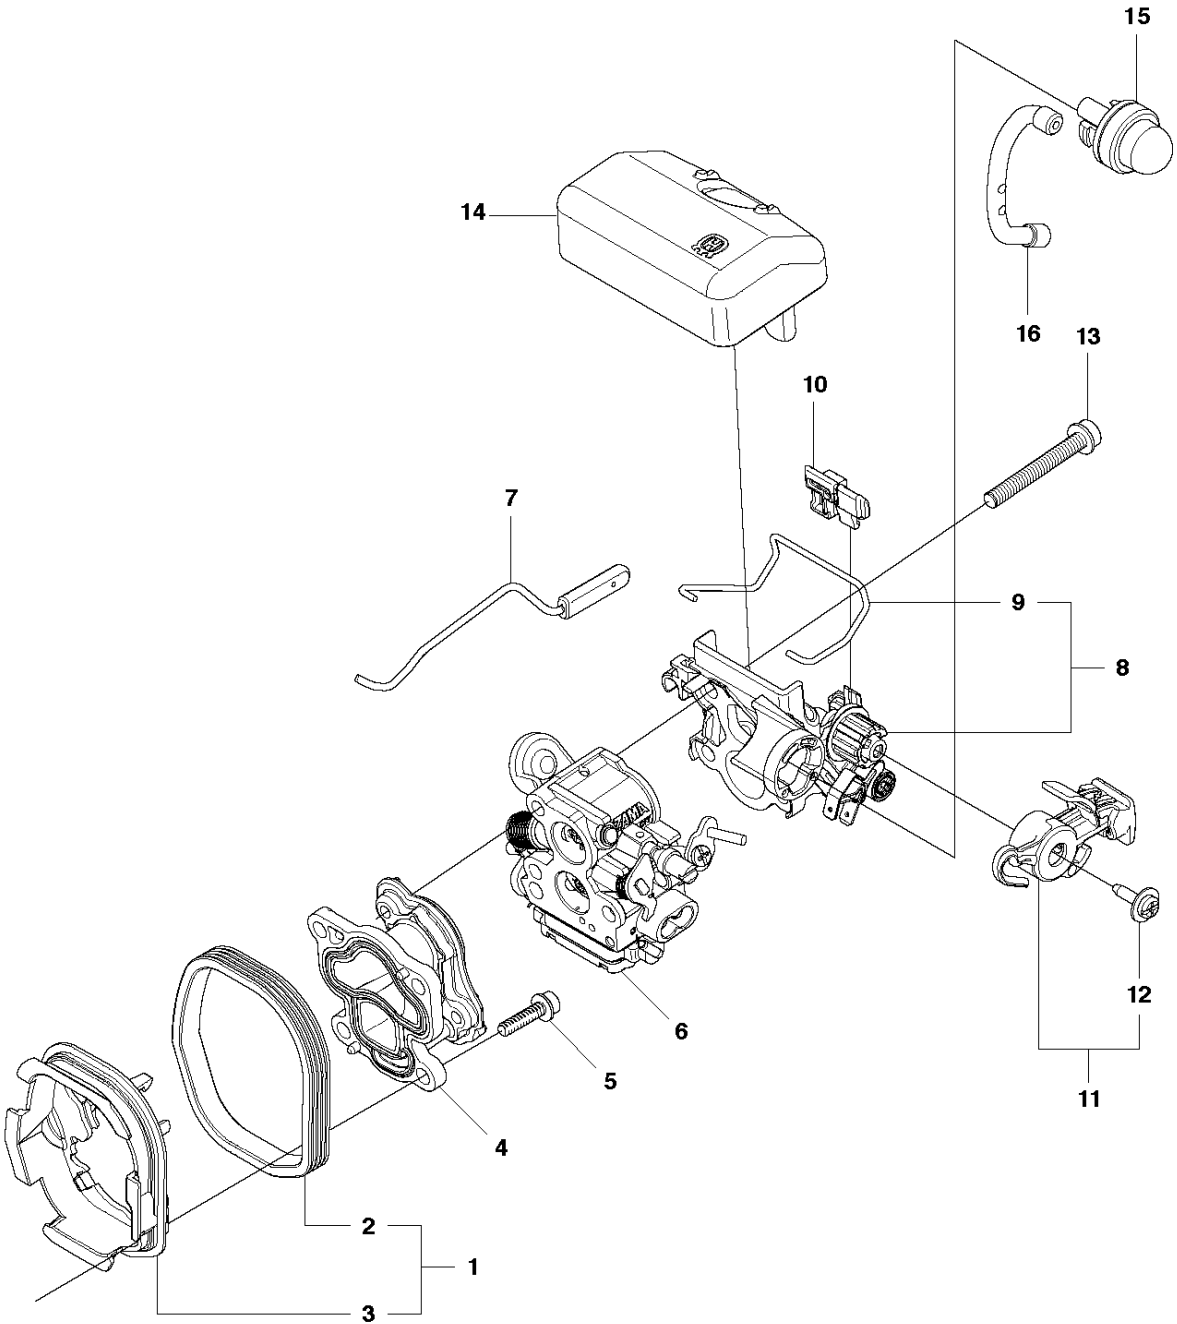

G 435, 435e
CARBURETOR & AIR FILTER

CARBURETOR & AIR FILTER

435 from 2011-05 -

Ref	Part no.	Description	Remark	Qty	Kit
1	504 72 47-01	INSULATION WALL		1	
2	504 72 45-01	INSULATION WALL		1	1
3	504 72 44-01	INSULATION WALL		1	1
4	504 20 12-01	INLET PIPE		1	
5	503 20 02-16	SCREW IHSCFM		4	
6	506 45 05-01	CARBURETTOR		1	
7	544 28 44-01	THROTTLE ROD ASSY		1	
8	544 97 64-01	FILTER HOLDER		1	
9	544 39 26-01	SHACKLE		1	8
10	504 71 25-01	GUIDE		1	
11	544 84 43-02	CONTROL		1	
12	544 97 66-01	SCREW		1	11
13	503 20 02-40	SCREW IHSCFM		3	
14	544 80 54-02	AIR FILTER	44 MICRON	1	
14	544 80 54-03	AIR FILTER	FELT	1	
15	503 93 66-01	PRIMER HOUSING		1	
16	544 40 19-01	HOSE		1