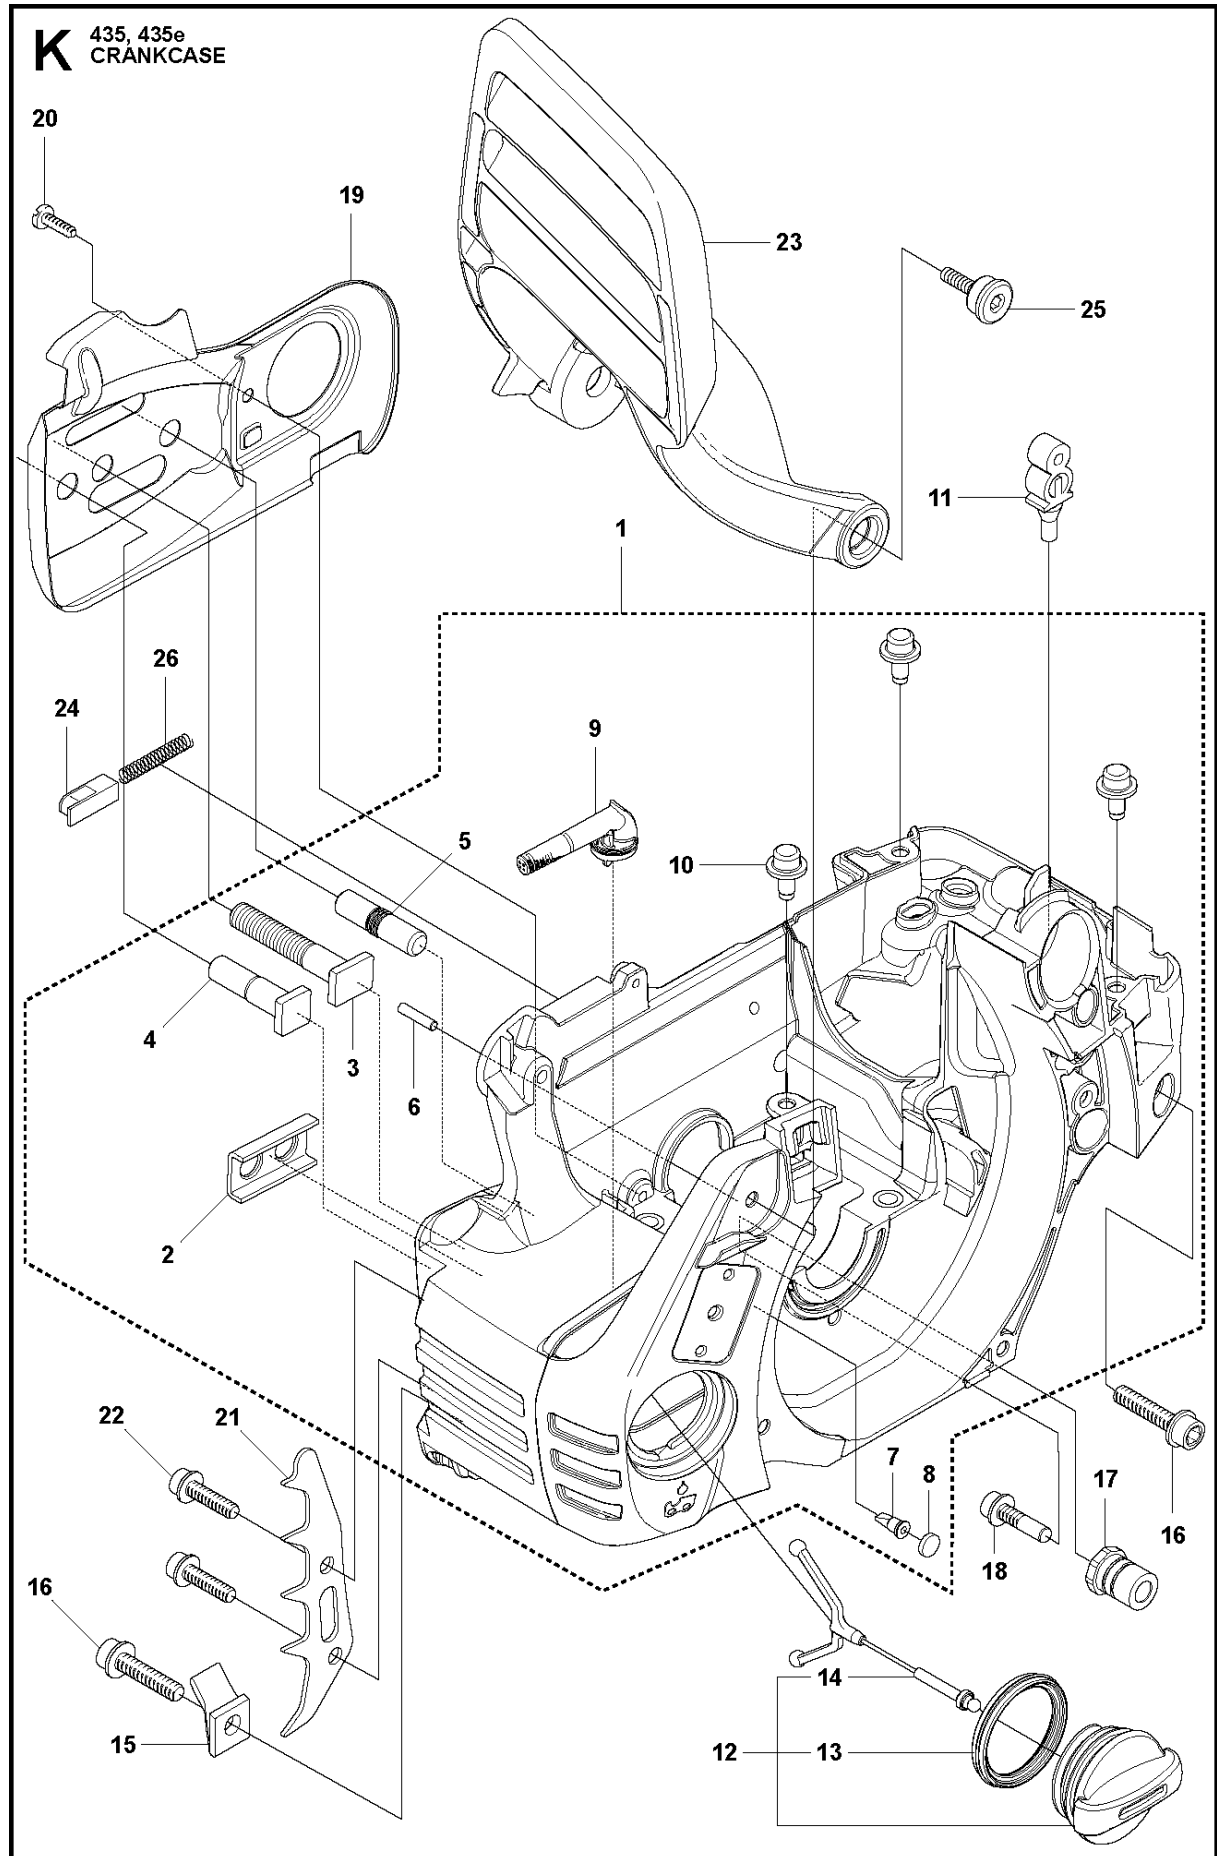

CRANKCASE

435 from 2011-05 -

Ref	Part no.	Description	Remark	Qty	Kit
1	544 93 25-01	CRANKCASE ASSY		1	
2	503 87 58-02	STIFFENING PLATE		1	1
3	503 87 54-02	BAR BOLT		1	1
4	537 33 46-01	BAR BOLT		1	1
5	544 03 64-01	BAR BOLT		1	1
6	503 24 09-05	NEEDLE ROLLER		1	1
7	530 02 61-19	CHECK VALVE		1	1
8	537 40 35-01	FILTER		1	1
9	544 08 33-01	OIL SCREEN		1	1
10	544 33 16-01	GUIDE PIN		3	1
11	503 86 93-01	CARBURETTOR MOUNTING		1	
12	544 11 12-01	TANK CAP ASSY		1	
13	537 21 50-01	SEALING		1	12
14	503 57 89-01	HOLDER		1	12
15	503 88 63-01	CHAIN CATCHER PIN		1	
16	503 21 88-76	SCREW IHSCFT		2	
17	501 00 76-01	LATERAL SUPPORT		1	
18	503 21 51-03	SCREW IHSCFT		1	
19	544 28 46-01	CHAIN GUIDE PLATE		1	
20	503 21 70-10	SCREW CCRPANT		1	
21	544 28 65-01	INDRE BARKSTØD		1	
22	503 21 75-20	SCREW IHSCFT		2	
23	544 25 15-01	HAND GUARD		1	
24	503 89 24-01	LOCK		1	
25	503 89 30-01	SCREW		2	
26	503 43 65-01	POSITION SPRING		1