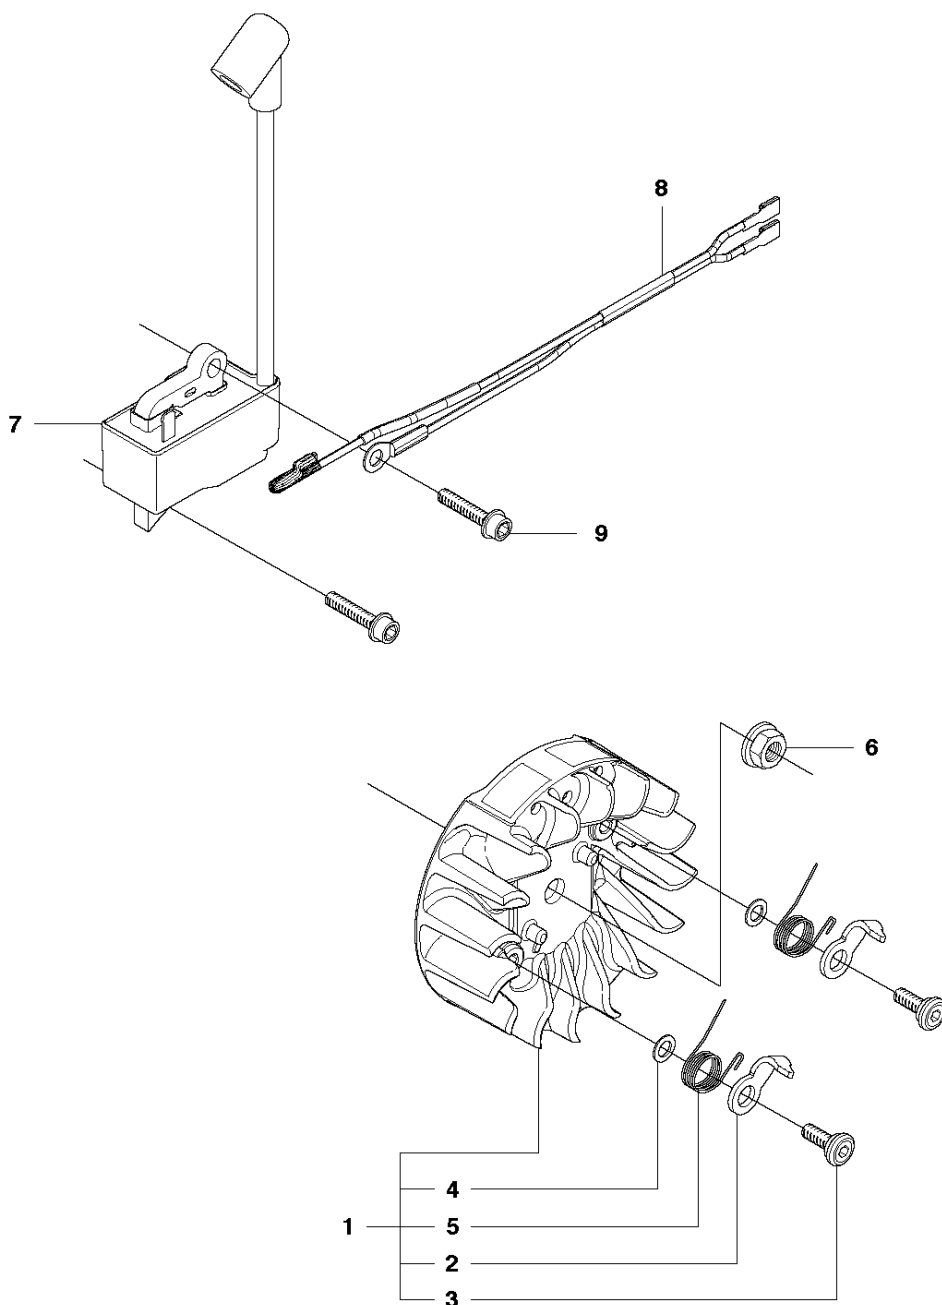

E 440 II, 440e II
IGNITION SYSTEM

IGNITION SYSTEM

440 II

Ref	Part No	Description	Remark	QTY	KIT
1	580 27 98-01	FLYWHEEL ASSY		1	
2	537 24 56-01	STARTER PAWL		2	1
3	501 81 99-03	SCREW		2	1
4	503 23 00-42	WASHER		2	1
5	529 27 11-01	SPRING		2	1
6	503 22 04-01	NUT		1	
7	579 63 88-04	IGNITION MODULE		1	
8	510 10 14-01	WIRING ASSY		1	
9	503 20 02-20	SCREW IHSCFM		2