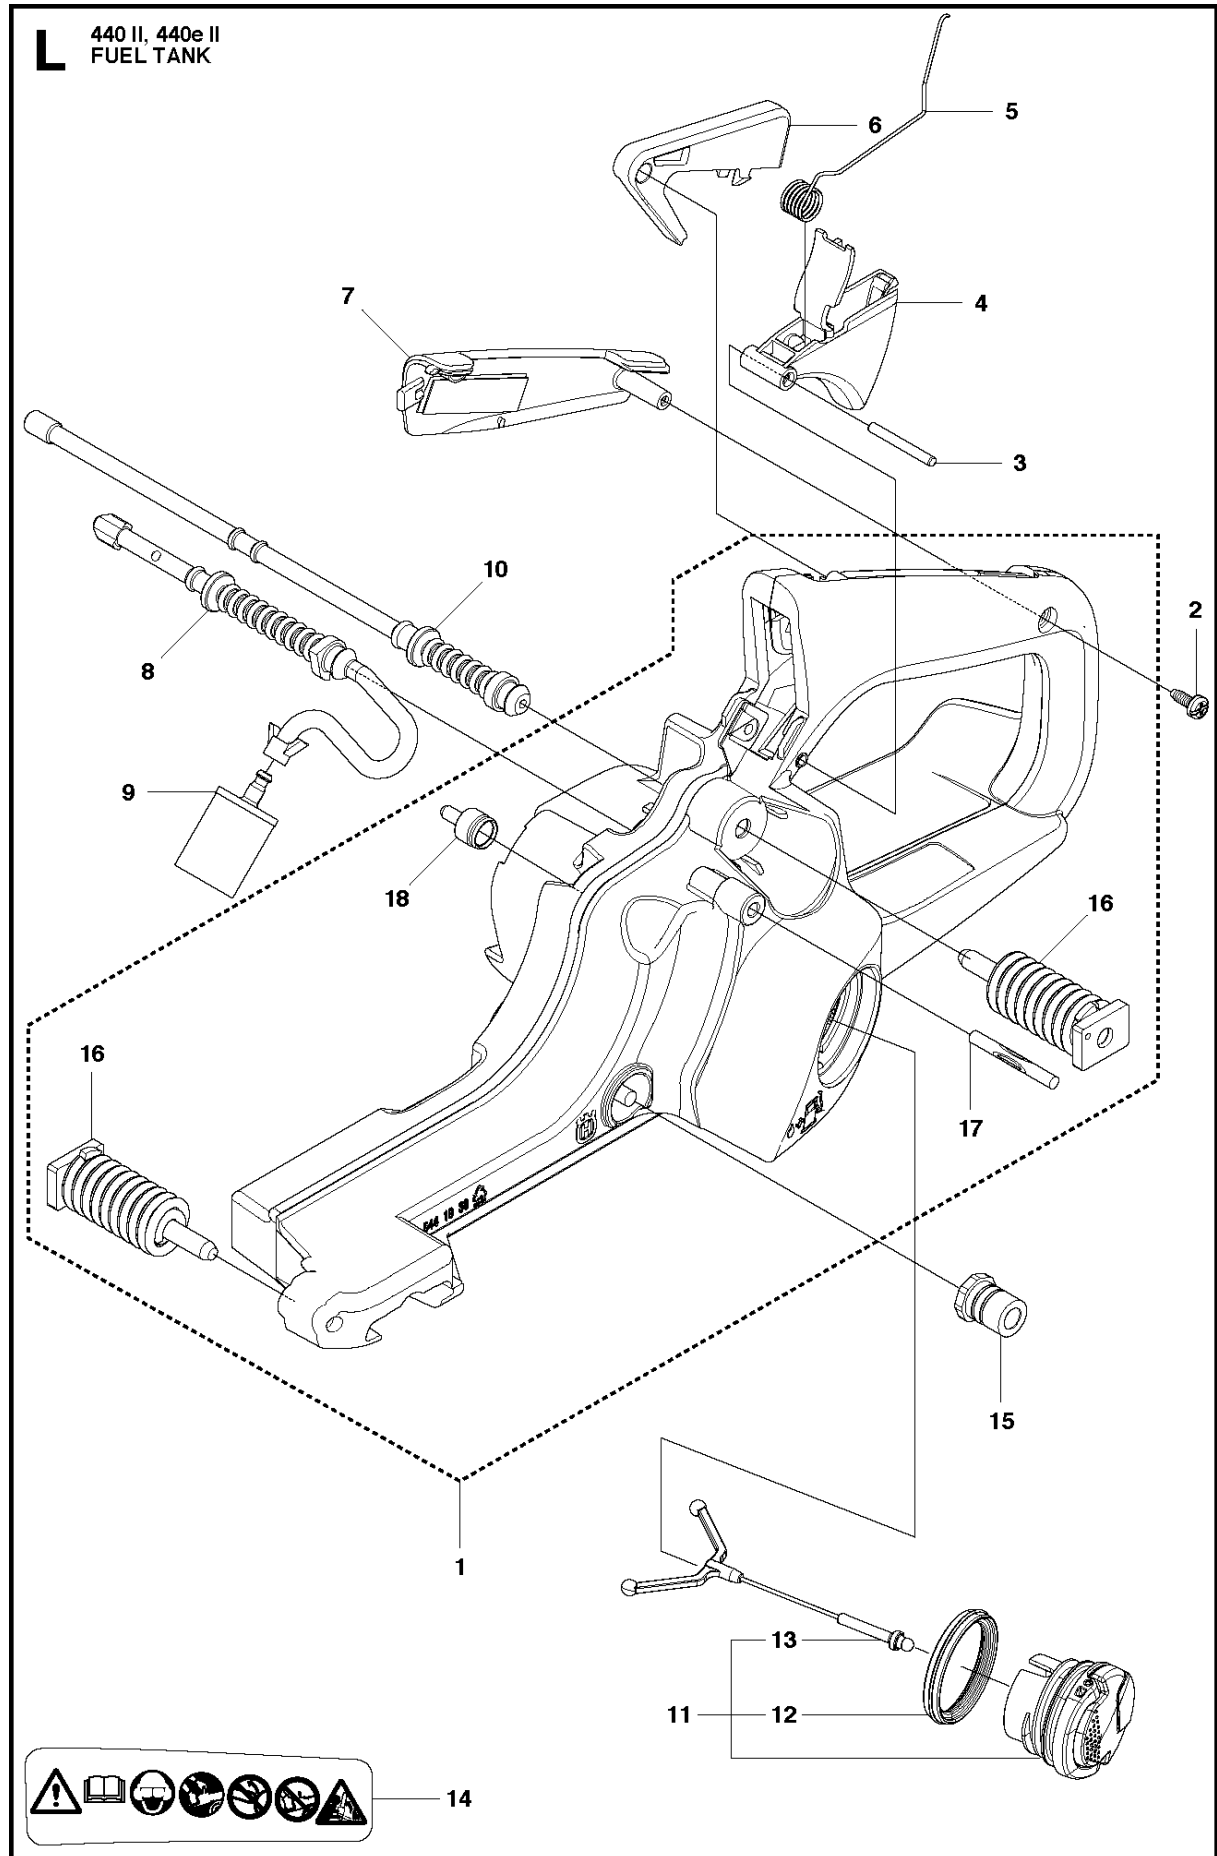

FUEL TANK

440 II

Ref	Part No	Description	Remark	QTY	KIT
1	544 19 38-05	FUEL TANK		1	
2	503 21 28-10	SCREW CCRPANT		1	
3	720 18 25-20	PARALLEL PIN		1	
4	544 96 85-01	THROTTLE CONTROL		1	
5	544 09 99-01	SPRING		1	
6	579 23 94-01	THROTTLE LOCKOUT		1	
7	544 28 49-01	HANDLE INSERT		1	
8	544 12 86-01	FUEL HOSE		1	
9	503 44 32-01	FUEL FILTER		1	
10	577 53 51-01	RETURN HOSE		1	
11	522 62 00-03	TANK CAP ASSY		1	
12	589 24 11-01	GASKET		1	11
13	503 57 89-01	HOLDER		1	11
14	544 37 50-01	LABEL		1	
15	501 00 76-01	SUPPORT		1	
16	504 79 56-01	ANTIVIBRATION ELEMENT		2	1
17	721 12 63-39	GROOVED PIN		1	1
18	501 15 29-01	TANK VENT ASSY		1	1