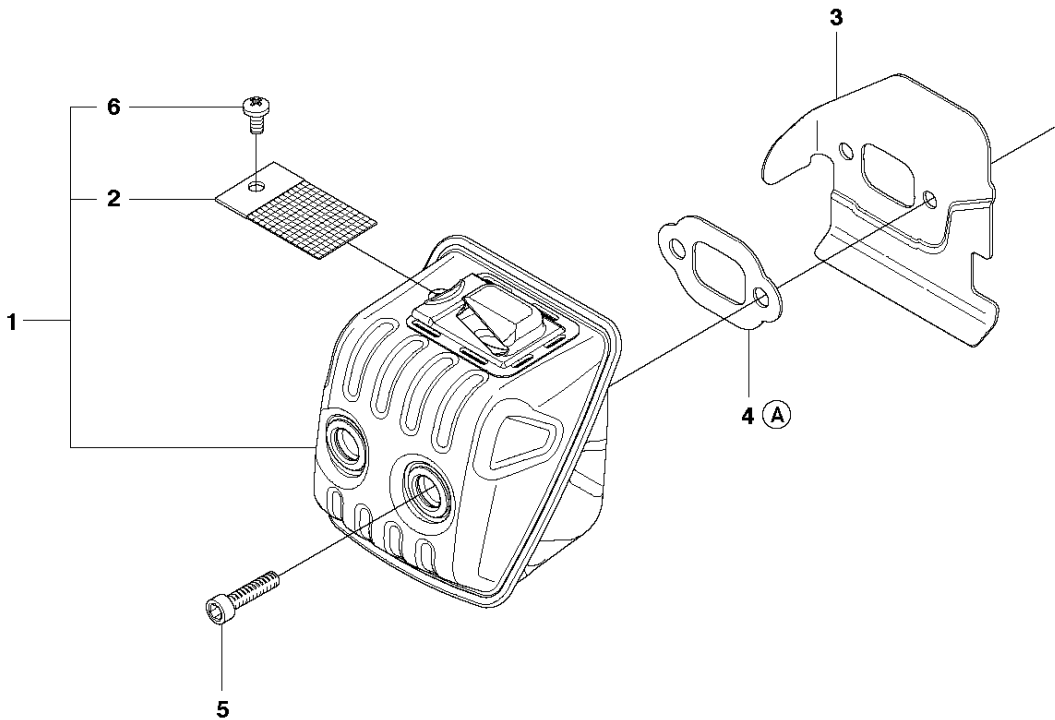

F 440 II, 440e II
MUFFLER

7
Ⓐ 504 79 40-01
Set of gaskets

MUFFLER

440 II

Ref	Part No	Description	Remark	QTY	KIT
1	544 14 77-02	MUFFLER ASSY		1	
2	579 75 33-01	SCREEN		1	1
3	501 32 31-01	HEAT DEFLECTOR		1	
4	579 75 31-01	GASKET		1	7
5	725 53 68-55	SCREW IHSCM		2	
6	724 12 87-59	SCREW CRPANM		1	1
7	504 79 40-01	GASKET		1