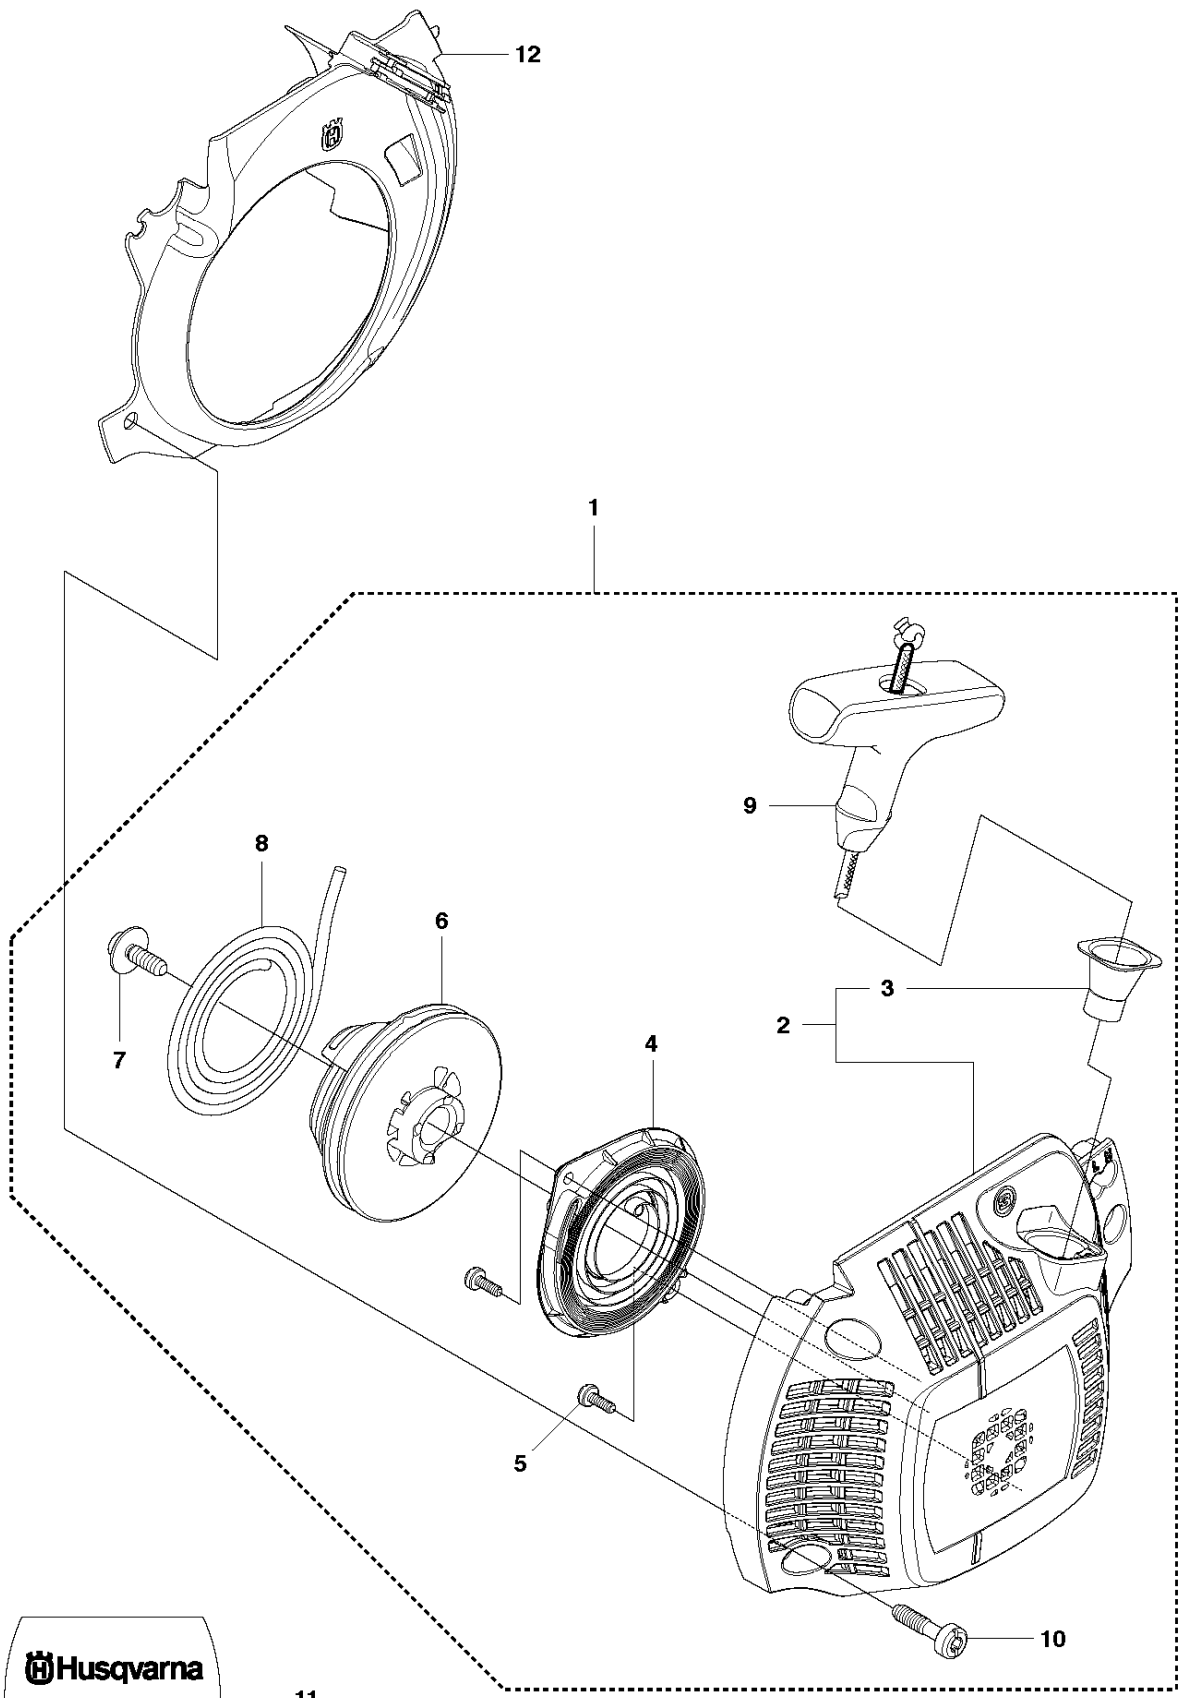

## CHAIN BRAKE &amp; CLUTCH COVER

440 II

Ref	Part No	Description	Remark	QTY KIT	
1	501 38 82-01	CLUTCH COVER ASSY			
2	735 31 08-20	E-CLIP		1	1
3	537 28 66-01	PAWL		1	1
4	540 06 33-01	CHAIN GUIDE		1	1
5	537 01 74-01	BEARING SLEEVE		1	1
6	503 89 08-02	KNEE JOINT ASSY		1	1
7	505 89 26-01	BRAKE SPRING		1	1
8	503 85 52-01	GUIDE BUSHING		1	1
9	544 24 85-01	COVER LID		1	1
10	503 21 70-10	SCREW CCRPANT		7	1
11	544 25 31-01	WEAR PROTECTION		1	1
12	544 30 60-01	BRAKE BAND ASSY		1	1
13	503 89 29-01	PIN		1	1
14	537 39 70-01	WORM SCREW		1	1
15	537 07 94-02	WORM WHEEL		1	1
16	740 48 07-02	O-RING		1	1
17	503 23 00-63	WASHER		1	1
18	544 37 68-01	LABEL		1	1
19	503 22 00-01	HEXAGON NUT		1	

## CLUTCH &amp; OIL PUMP

440 II

Ref	Part No	Description	Remark	QTY	KIT
1	575 56 80-01	CLUTCH ASSY		1	
2	574 71 88-01	CLUTCH SPRING		2	1
3	505 44 15-01	CLUTCH DRUM ASSY		1	
4	503 53 92-01	NEEDLE BEARING		1	3
5	544 21 24-02	WORM GEAR		1	
6	540 05 79-01	PUMP PISTON		1	
7	537 15 48-01	PUMP CYLINDER		1	
8	544 08 42-01	OIL HOSE		1	

**C** 440 II, 440e II  
CYLINDER COVER

CYLINDER COVER

440 II

Ref	Part No	Description	Remark	QTY	KIT
1	504 79 02-01	CYLINDER COVER ASSY		1	
2	522 73 60-01	LABEL		1	1
3	503 89 47-01	SNAP LOCKING		3	

**D1** 440 II  
STARTER