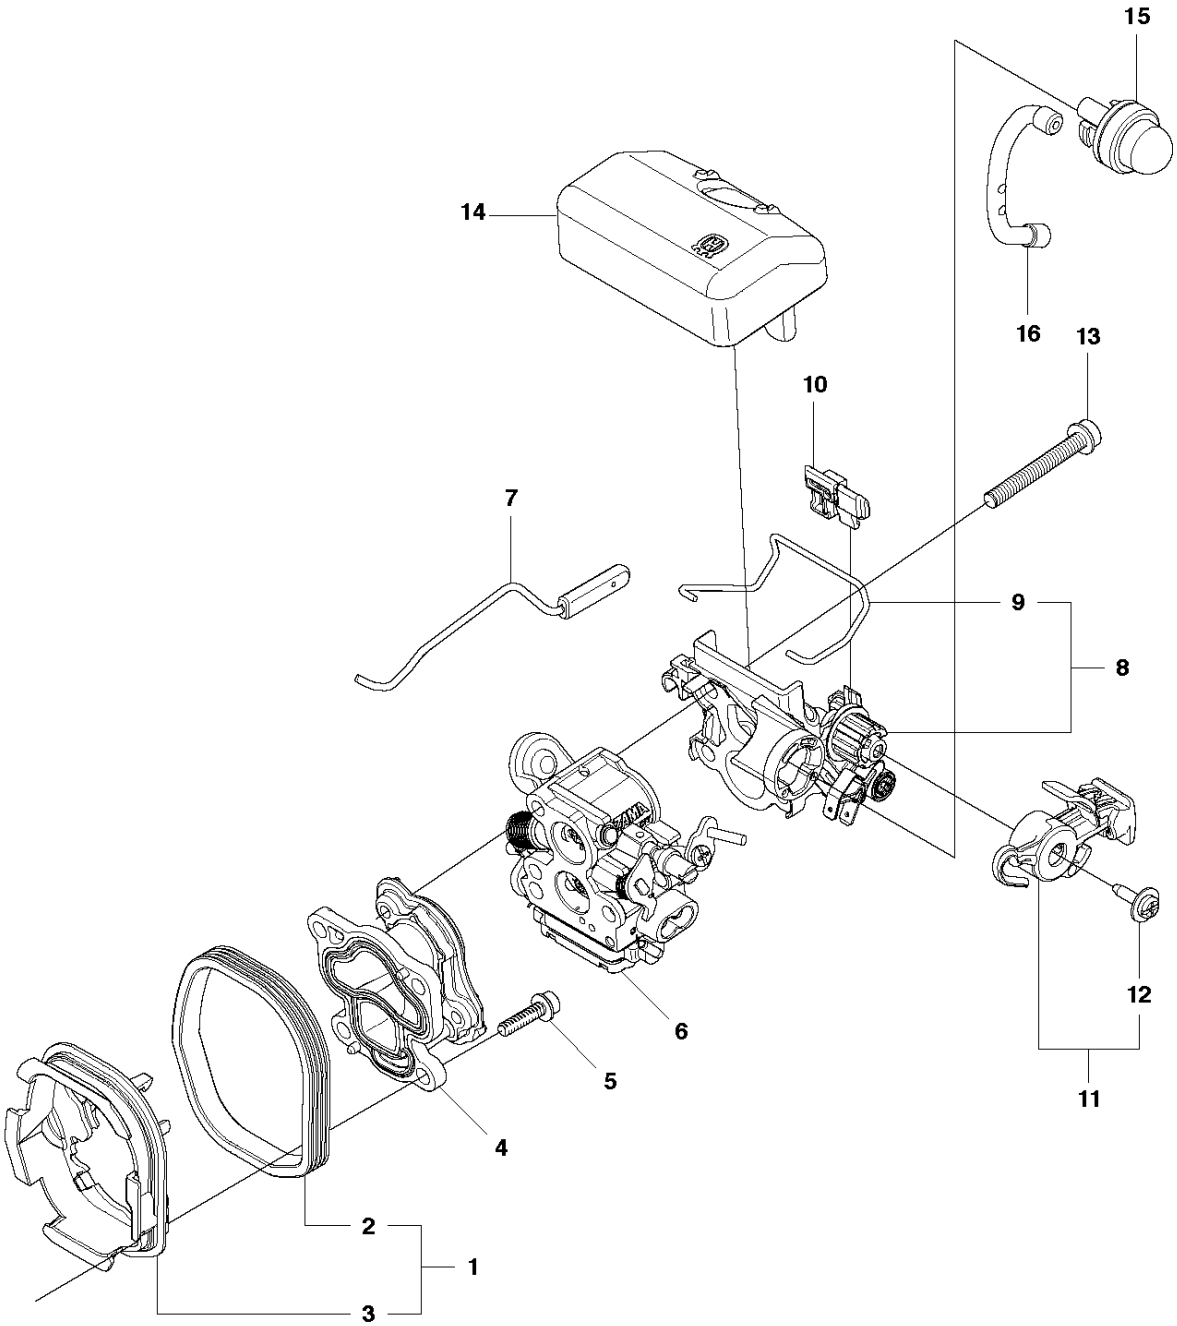

G 440 II, 440e II
CARBURETOR & AIR FILTER

CARBURETOR & AIR FILTER

440 II

Ref	Part No	Description	Remark	QTY	KIT
1	504 72 47-01	INSULATION WALL		1	
2	504 72 45-01	INSULATION WALL		1	1
3	504 72 44-01	INSULATION WALL		1	1
4	504 20 12-01	INLET PIPE		1	
5	503 20 02-16	SCREW IHSCFM		4	
6	506 45 05-01	CARBURETTOR		1	
7	544 28 44-01	THROTTLE ROD ASSY		1	
8	544 97 64-02	FILTER HOLDER		1	
9	544 39 26-01	SHACKLE		1	8
10	504 71 25-01	GUIDE		1	
11	544 84 43-06	CONTROL		1	
12	544 97 66-01	SCREW		1	11
13	503 20 02-40	SCREW IHSCFM		3	
14	544 80 54-02	AIR FILTER		1	
14	544 80 54-03	AIR FILTER		1	
15	503 93 66-01	PURGE		1	
16	544 40 19-01	HOSE		1