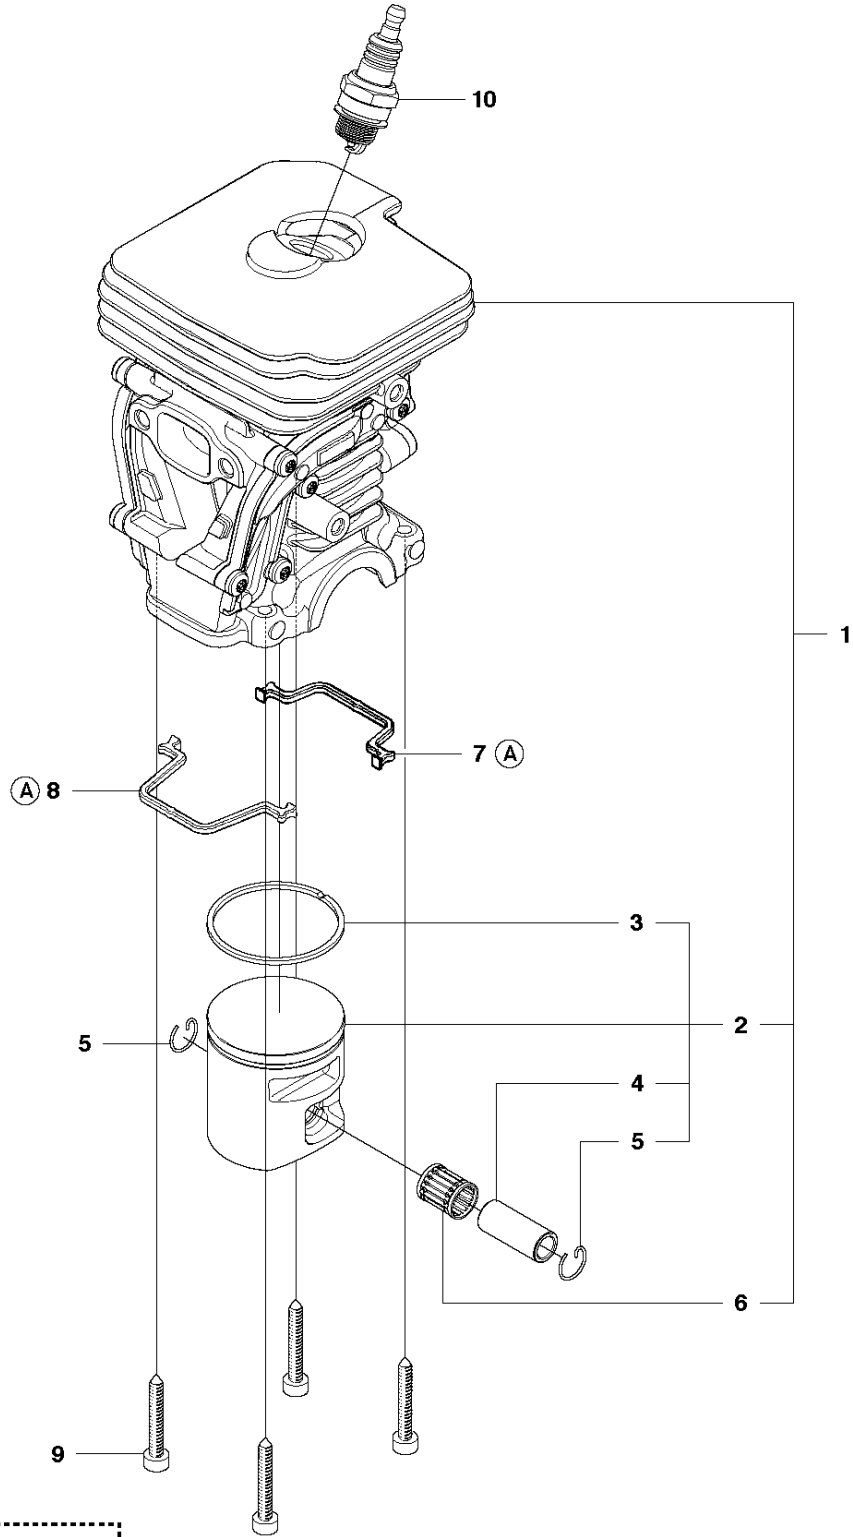

H 440 II, 440e II
CYLINDER PISTON

(A) 504 79 40-01
Set of gaskets

CYLINDER PISTON

440 II

Ref	Part No	Description	Remark	QTY	KIT
1	504 73 51-01	CYLINDER		1	
2	502 62 50-07	PISTON ASSY		1	1
3	544 40 59-01	PISTON RING		1	2
4	544 40 60-01	PISTON PIN		1	2
5	737 44 10-00	SNAP RING		2	2
6	503 41 41-01	NEEDLE BEARING		1	1
7	544 39 60-01	GASKET		1	11
8	544 39 59-01	GASKET		1	11
9	725 53 33-55	SCREW IHSCM		4	
10	503 23 51-11	SPARK PLUG		1	
11	504 79 40-01	GASKET		1