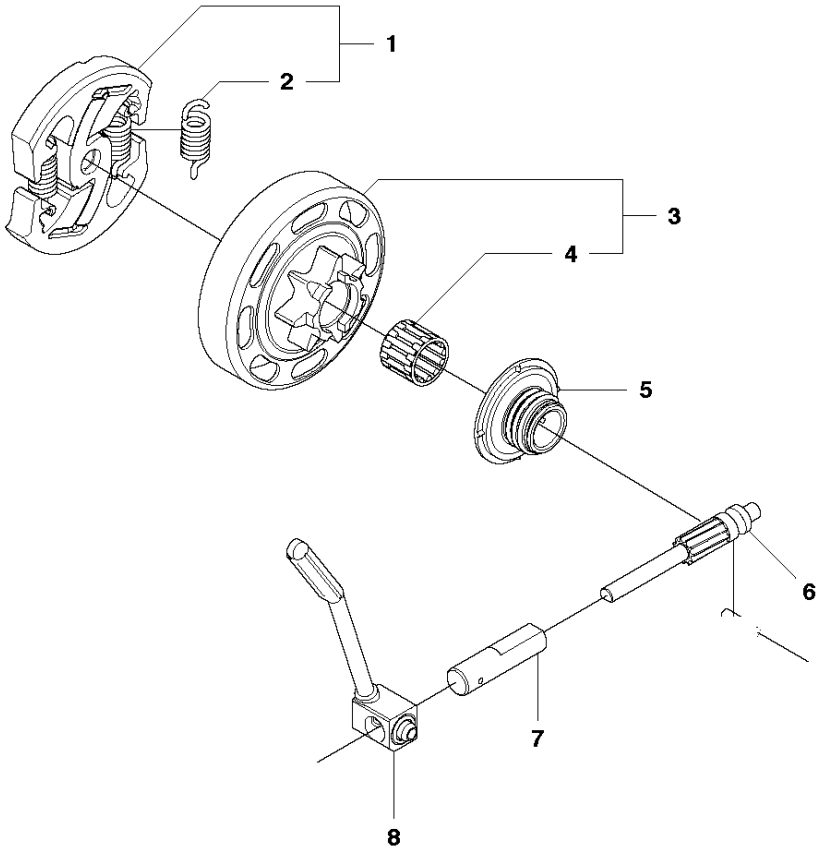

## CHAIN BRAKE &amp; CLUTCH COVER

440 II

Ref	Part No	Description	Remark	QTY	KIT
1	544 19 49-05	CLUTCH COVER ASSY		1	
2	504 54 28-01	COVER LID		1	1
3	544 30 60-01	BRAKE BAND ASSY		1	1
4	544 25 31-01	WEAR PROTECTION		1	1
5	503 85 52-01	GUIDE BUSHING		1	1
6	505 89 26-01	BRAKE SPRING		1	1
7	544 24 85-01	COVER LID		1	1
8	503 89 08-02	KNEE JOINT ASSY		1	1
9	503 89 29-01	PIN		1	1
10	735 31 08-20	E-CLIP		1	1
11	537 39 29-01	SCREW		1	1
12	537 34 72-01	CHAIN TENSIONER		1	1
13	537 39 26-01	HEAT PROTECTOR		1	1
14	544 35 75-01	LABEL		1	1
15	503 21 70-10	SCREW CCRPANT		10	1
16	525 35 43-01	BEARING SLEEVE		1	1
17	505 32 10-01	WEAR PLATE		1	1
18	537 34 78-01	KNOB		1	

**A2** 440 II  
CHAIN BREAK & CLUTCH COVER

## CHAIN BRAKE &amp; CLUTCH COVER

440 II

Ref	Part No	Description	Remark	QTY KIT	
1	501 38 82-01	CLUTCH COVER ASSY			
2	735 31 08-20	E-CLIP		1	1
3	537 28 66-01	PAWL		1	1
4	540 06 33-01	CHAIN GUIDE		1	1
5	537 01 74-01	BEARING SLEEVE		1	1
6	503 89 08-02	KNEE JOINT ASSY		1	1
7	505 89 26-01	BRAKE SPRING		1	1
8	503 85 52-01	GUIDE BUSHING		1	1
9	544 24 85-01	COVER LID		1	1
10	503 21 70-10	SCREW CCRPANT		7	1
11	544 25 31-01	WEAR PROTECTION		1	1
12	544 30 60-01	BRAKE BAND ASSY		1	1
13	503 89 29-01	PIN		1	1
14	537 39 70-01	WORM SCREW		1	1
15	537 07 94-02	WORM WHEEL		1	1
16	740 48 07-02	O-RING		1	1
17	503 23 00-63	WASHER		1	1
18	544 37 68-01	LABEL		1	1
19	503 22 00-01	HEXAGON NUT		1	

## CLUTCH &amp; OIL PUMP

440 II

Ref	Part No	Description	Remark	QTY	KIT
1	575 56 80-01	CLUTCH ASSY		1	
2	574 71 88-01	CLUTCH SPRING		2	1
3	505 44 15-01	CLUTCH DRUM ASSY		1	
4	503 53 92-01	NEEDLE BEARING		1	3
5	544 21 24-02	WORM GEAR		1	
6	540 05 79-01	PUMP PISTON		1	
7	537 15 48-01	PUMP CYLINDER		1	
8	544 08 42-01	OIL HOSE		1	