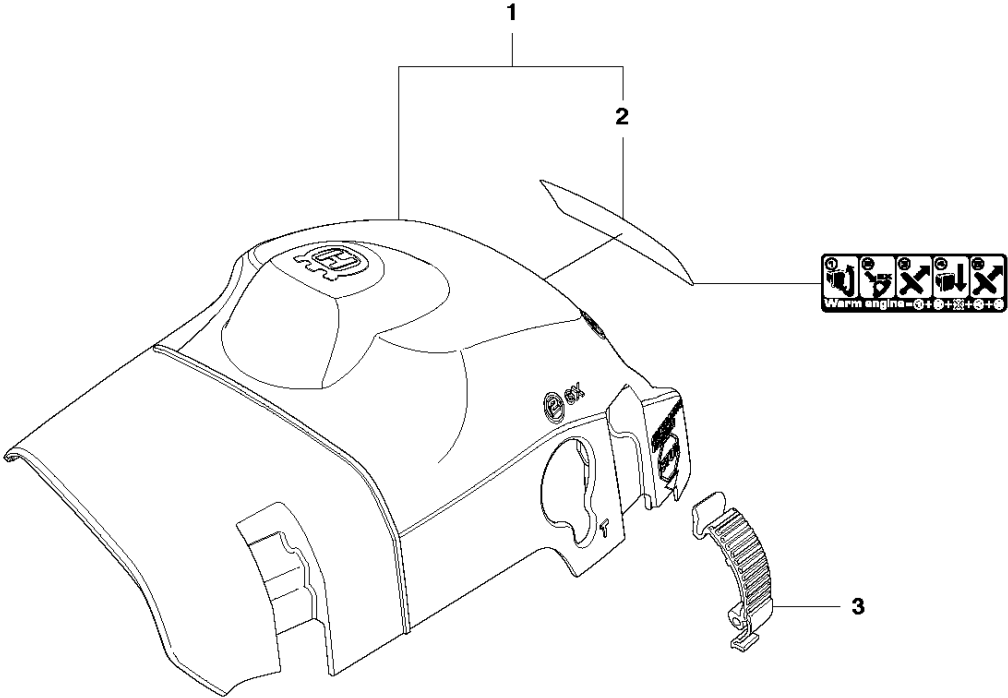

C 440 II, 440e II
CYLINDER COVER

CYLINDER COVER

440 II

Ref	Part No	Description	Remark	QTY	KIT
1	504 79 02-01	CYLINDER COVER ASSY		1	
2	522 73 60-01	LABEL		1	1
3	503 89 47-01	SNAP LOCKING		3