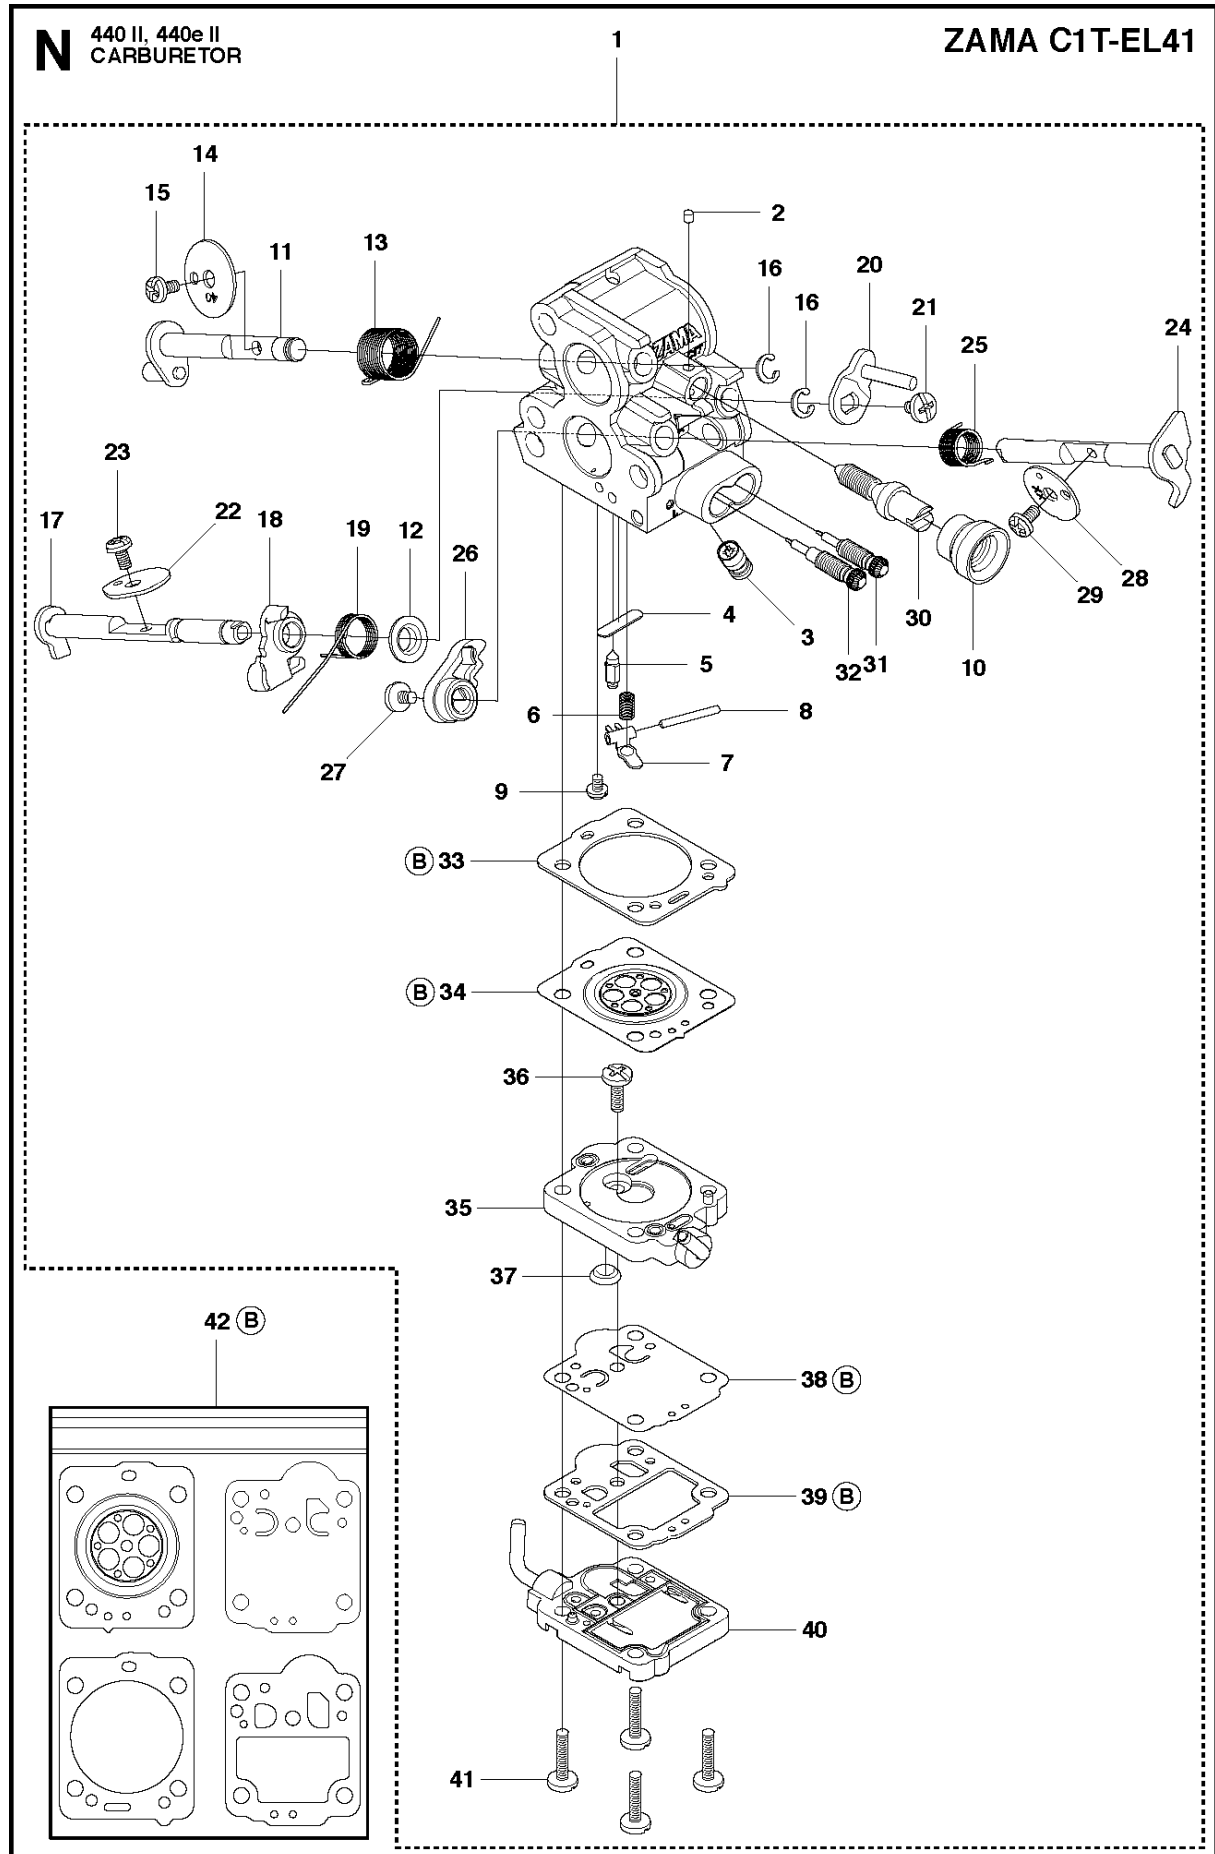

Ref	Part No	Description	Remark	QTY KIT	
1	506 45 05-01	CARBURETTOR	Zama C1T-EL41	1	
2	503 48 11-01	PIECE		1	1
3	504 02 40-01	NOZZLE ASSY		1	1
4	503 53 56-01	PLUG WELCH		1	1
5	503 47 97-01	VALVE		1	1
6	537 02 03-01	SPRING		1	1
7	503 66 59-01	LEVER		1	1
8	503 48 00-01	PIN RETAINING SCREW		1	1
9	504 02 41-01	SCREW		1	1
10	505 53 52-01	HUB CAP		1	1
11	504 02 61-01	SHAFT ASSY		1	1
12	505 11 07-01	COLLAR		1	1
13	504 02 85-01	SPRING		1	1
14	504 02 75-01	VALVE		1	1
15	503 48 18-01	SCREW		2	1
16	504 02 67-01	CIRCLIP		2	1
17	504 02 62-01	SHAFT ASSY		1	1
18	540 05 37-01	LEVER		1	1
19	504 02 83-01	SPRING		1	1
20	504 02 63-01	LEVER		1	1
21	503 47 90-01	SCREW		2	1
22	504 02 74-01	VALVE		1	1
23	503 48 18-01	SCREW		2	1
24	504 02 60-01	SHAFT ASSY		1	1
25	504 02 84-01	SPRING		1	1
26	544 98 31-01	LEVER		1	1
27	503 47 90-01	SCREW		2	1
28	504 02 76-01	VALVE		1	1
29	503 47 92-01	SCREW		1	1
30	504 02 73-01	SCREW		1	1
31	504 90 92-01	SCREW		1	1
32	504 02 81-01	SCREW		1	1
33	504 02 43-01	GASKET		1	1, 42
34	504 02 45-01	DIAPHRAGM		1	1, 42
35	504 02 46-01	BODY		1	1
36	504 02 82-01	SCREW		1	1
37	504 02 50-01	STRAINER		1	1
38	504 02 56-01	DIAPHRAGM		1	1, 42
39	504 02 57-01	GASKET		1	1, 42
40	504 02 59-01	COVER		1	1
41	504 02 78-01	SCREW		4	1
42	504 02 86-01	GASKET KIT		1