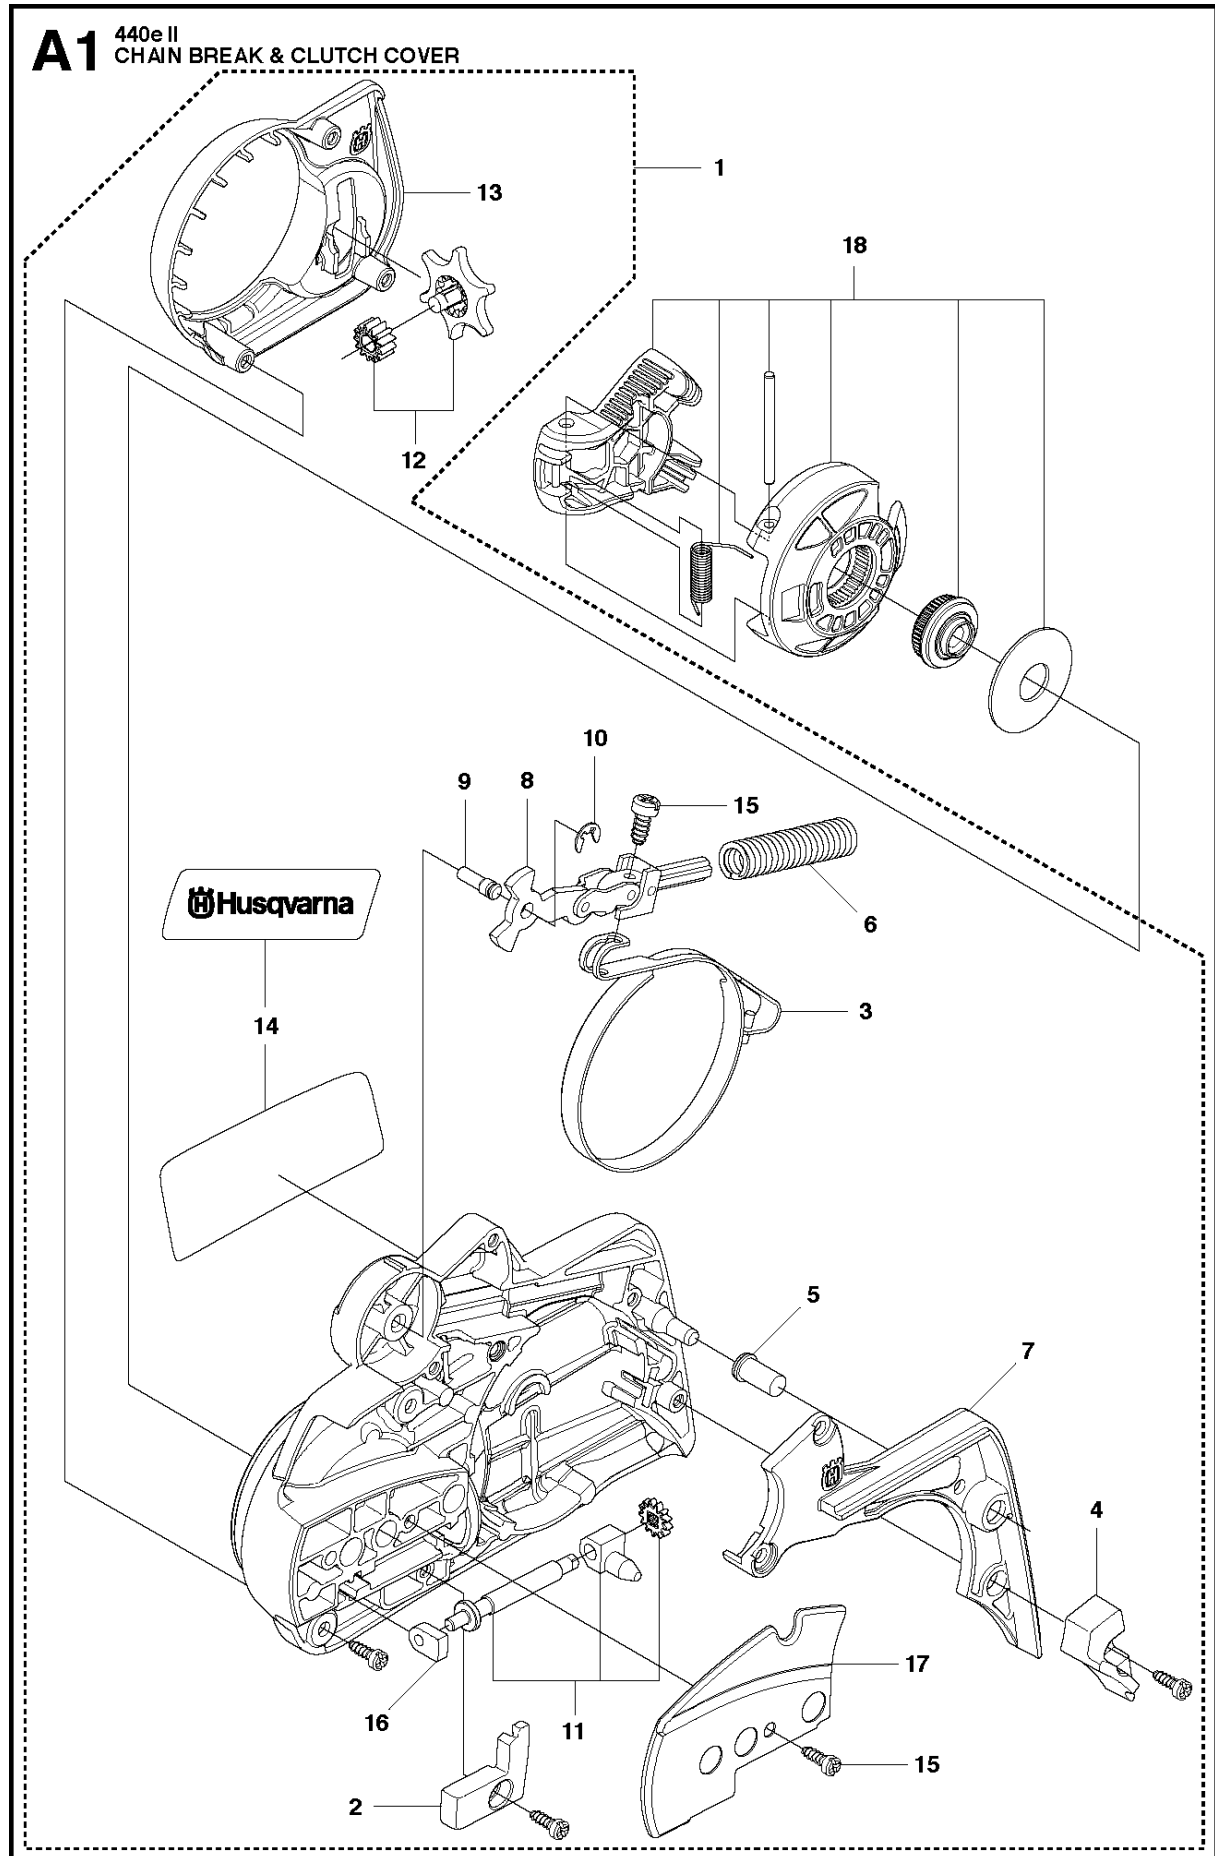

# SPARE PARTS LIST

CHAIN SAWS

440 II

## CHAIN BRAKE &amp; CLUTCH COVER

440 II

Ref	Part No	Description	Remark	QTY	KIT
1	544 19 49-05	CLUTCH COVER ASSY		1	
2	504 54 28-01	COVER LID		1	1
3	544 30 60-01	BRAKE BAND ASSY		1	1
4	544 25 31-01	WEAR PROTECTION		1	1
5	503 85 52-01	GUIDE BUSHING		1	1
6	505 89 26-01	BRAKE SPRING		1	1
7	544 24 85-01	COVER LID		1	1
8	503 89 08-02	KNEE JOINT ASSY		1	1
9	503 89 29-01	PIN		1	1
10	735 31 08-20	E-CLIP		1	1
11	537 39 29-01	SCREW		1	1
12	537 34 72-01	CHAIN TENSIONER		1	1
13	537 39 26-01	HEAT PROTECTOR		1	1
14	544 35 75-01	LABEL		1	1
15	503 21 70-10	SCREW CCRPANT		10	1
16	525 35 43-01	BEARING SLEEVE		1	1
17	505 32 10-01	WEAR PLATE		1	1
18	537 34 78-01	KNOB		1	

## CHAIN BRAKE &amp; CLUTCH COVER

440 II

Ref	Part No	Description	Remark	QTY KIT	
1	501 38 82-01	CLUTCH COVER ASSY			
2	735 31 08-20	E-CLIP		1	1
3	537 28 66-01	PAWL		1	1
4	540 06 33-01	CHAIN GUIDE		1	1
5	537 01 74-01	BEARING SLEEVE		1	1
6	503 89 08-02	KNEE JOINT ASSY		1	1
7	505 89 26-01	BRAKE SPRING		1	1
8	503 85 52-01	GUIDE BUSHING		1	1
9	544 24 85-01	COVER LID		1	1
10	503 21 70-10	SCREW CCRPANT		7	1
11	544 25 31-01	WEAR PROTECTION		1	1
12	544 30 60-01	BRAKE BAND ASSY		1	1
13	503 89 29-01	PIN		1	1
14	537 39 70-01	WORM SCREW		1	1
15	537 07 94-02	WORM WHEEL		1	1
16	740 48 07-02	O-RING		1	1
17	503 23 00-63	WASHER		1	1
18	544 37 68-01	LABEL		1	1
19	503 22 00-01	HEXAGON NUT		1	

## CLUTCH &amp; OIL PUMP

440 II

Ref	Part No	Description	Remark	QTY	KIT
1	575 56 80-01	CLUTCH ASSY		1	
2	574 71 88-01	CLUTCH SPRING		2	1
3	505 44 15-01	CLUTCH DRUM ASSY		1	
4	503 53 92-01	NEEDLE BEARING		1	3
5	544 21 24-02	WORM GEAR		1	
6	540 05 79-01	PUMP PISTON		1	
7	537 15 48-01	PUMP CYLINDER		1	
8	544 08 42-01	OIL HOSE		1	