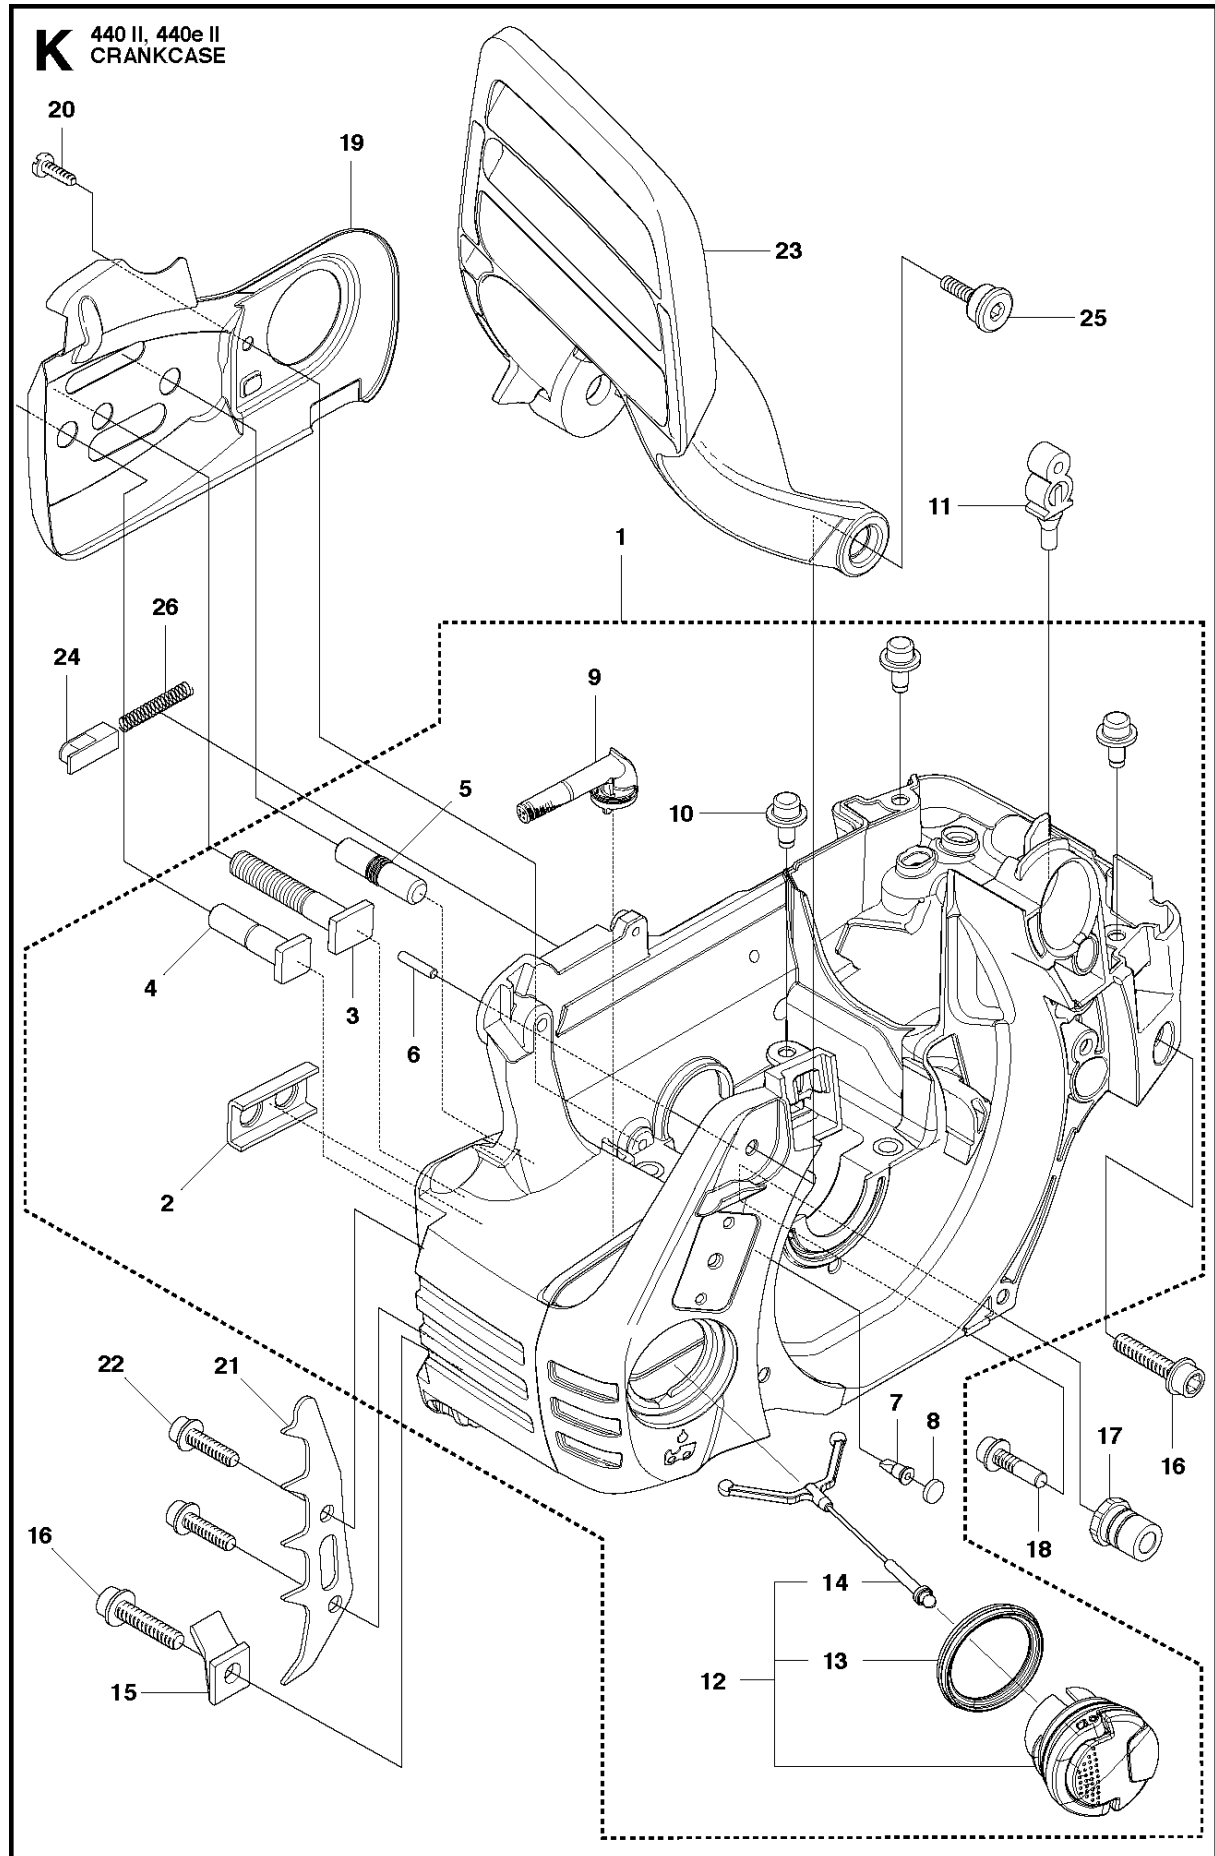

CRANKCASE

440 II

Ref	Part No	Description	Remark	QTY	KIT
1	544 93 25-07	CRANKCASE ASSY		1	
2	503 87 58-02	STIFFENING PLATE		1	1
3	503 87 54-02	BAR BOLT		1	1
4	537 33 46-01	BAR BOLT		1	1
5	544 03 64-01	BAR BOLT		1	1
6	503 24 09-05	NEEDLE ROLLER		1	1
7	530 02 61-19	CHECK VALVE		1	1
8	537 40 35-01	FILTER		1	1
9	544 08 33-01	OIL SCREEN		1	1
10	544 33 16-01	GUIDE PIN		3	1
11	503 86 93-01	SUPPORT		1	
12	522 62 00-03	TANK CAP ASSY		1	
13	589 24 11-01	GASKET		1	12
14	503 57 89-01	HOLDER		1	12
15	503 88 63-01	PIN		1	
16	503 21 88-76	SCREW IHSCCT		2	
17	501 00 76-01	SUPPORT		1	
18	503 21 51-03	SCREW IHSCCT		1	
19	544 28 46-01	CHAIN GUIDE PLATE		1	
20	503 21 70-10	SCREW CCRPANT		1	
21	544 28 65-01	SPIKE		1	
22	503 21 75-20	SCREW IHSCFT		2	
23	544 25 15-01	HAND GUARD		1	
24	503 89 24-01	LOCK		1	
25	503 89 30-01	SCREW		2	
26	503 43 65-01	POSITION SPRING		1