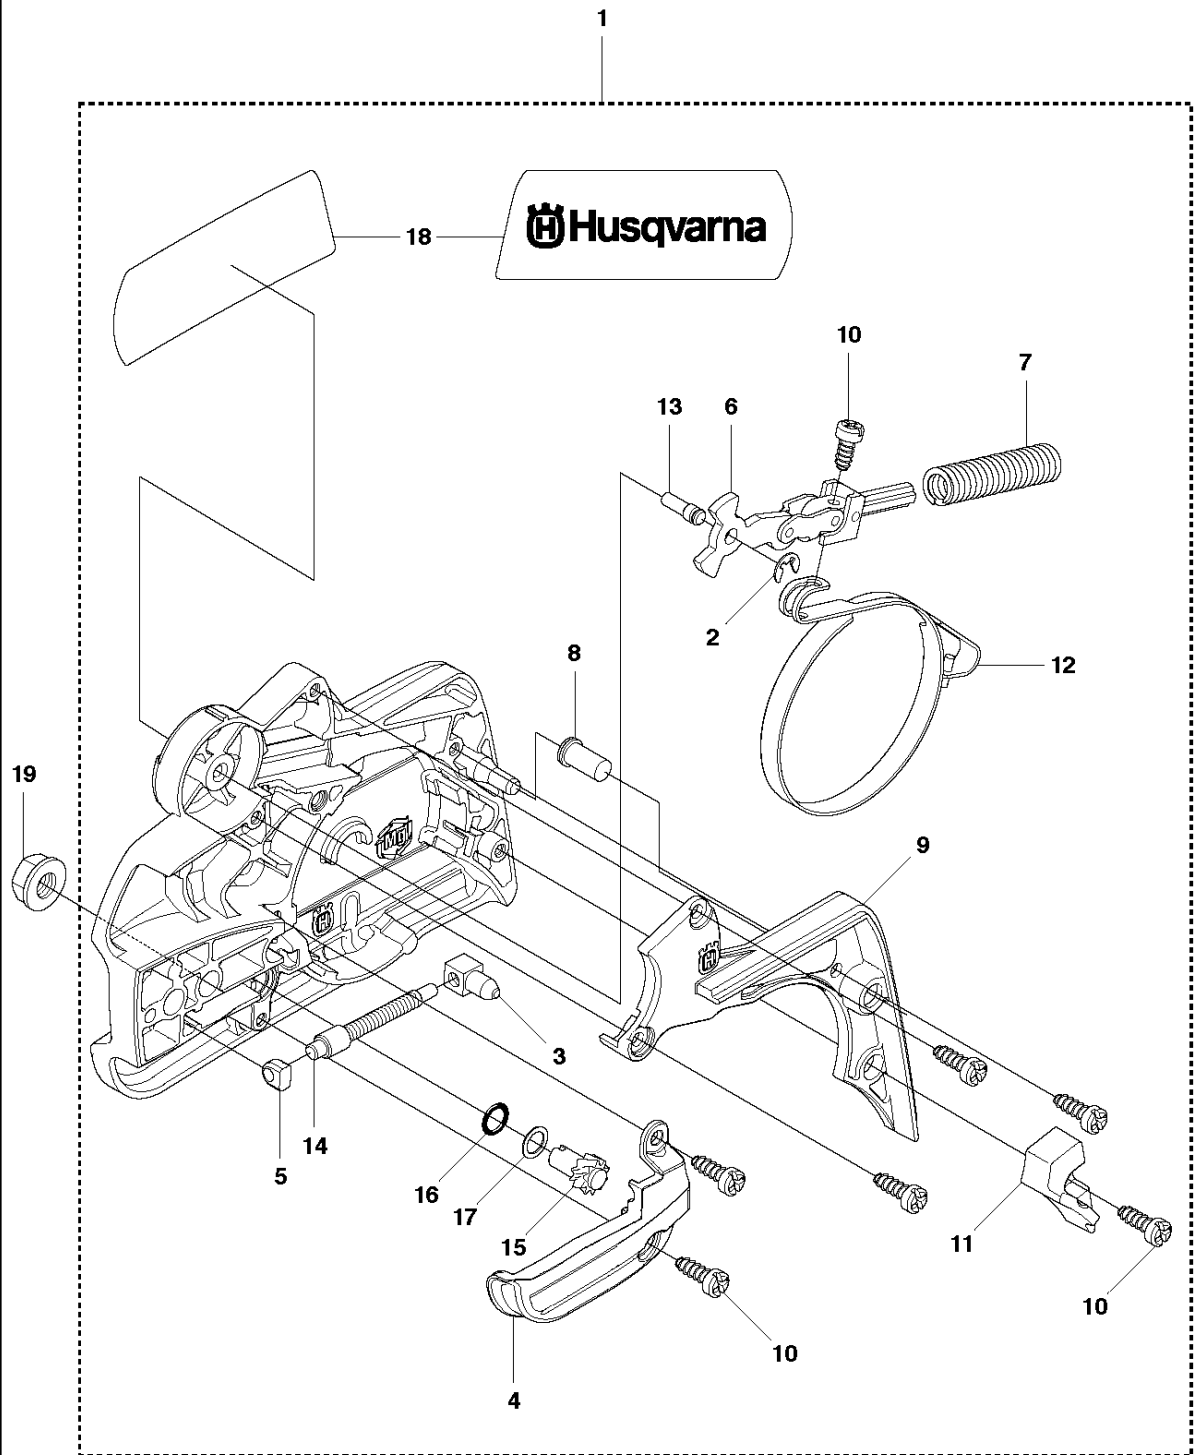

# SPARE PARTS LIST

CHAIN SAWS

440 II

## CHAIN BRAKE &amp; CLUTCH COVER

440 II

Ref	Part No	Description	Remark	QTY	KIT
1	544 19 49-05	CLUTCH COVER ASSY		1	
2	504 54 28-01	COVER LID		1	1
3	544 30 60-01	BRAKE BAND ASSY		1	1
4	544 25 31-01	WEAR PROTECTION		1	1
5	503 85 52-01	GUIDE BUSHING		1	1
6	505 89 26-01	BRAKE SPRING		1	1
7	544 24 85-01	COVER LID		1	1
8	503 89 08-02	KNEE JOINT ASSY		1	1
9	503 89 29-01	PIN		1	1
10	735 31 08-20	E-CLIP		1	1
11	537 39 29-01	SCREW		1	1
12	537 34 72-01	CHAIN TENSIONER		1	1
13	537 39 26-01	HEAT PROTECTOR		1	1
14	544 35 75-01	LABEL		1	1
15	503 21 70-10	SCREW CCRPANT		10	1
16	525 35 43-01	BEARING SLEEVE		1	1
17	505 32 10-01	WEAR PLATE		1	1
18	537 34 78-01	KNOB		1	

## CHAIN BRAKE &amp; CLUTCH COVER

440 II

Ref	Part No	Description	Remark	QTY KIT	
1	501 38 82-01	CLUTCH COVER ASSY			
2	735 31 08-20	E-CLIP		1	1
3	537 28 66-01	PAWL		1	1
4	540 06 33-01	CHAIN GUIDE		1	1
5	537 01 74-01	BEARING SLEEVE		1	1
6	503 89 08-02	KNEE JOINT ASSY		1	1
7	505 89 26-01	BRAKE SPRING		1	1
8	503 85 52-01	GUIDE BUSHING		1	1
9	544 24 85-01	COVER LID		1	1
10	503 21 70-10	SCREW CCRPANT		7	1
11	544 25 31-01	WEAR PROTECTION		1	1
12	544 30 60-01	BRAKE BAND ASSY		1	1
13	503 89 29-01	PIN		1	1
14	537 39 70-01	WORM SCREW		1	1
15	537 07 94-02	WORM WHEEL		1	1
16	740 48 07-02	O-RING		1	1
17	503 23 00-63	WASHER		1	1
18	544 37 68-01	LABEL		1	1
19	503 22 00-01	HEXAGON NUT		1	

## CLUTCH &amp; OIL PUMP

440 II

Ref	Part No	Description	Remark	QTY	KIT
1	575 56 80-01	CLUTCH ASSY		1	
2	574 71 88-01	CLUTCH SPRING		2	1
3	505 44 15-01	CLUTCH DRUM ASSY		1	
4	503 53 92-01	NEEDLE BEARING		1	3
5	544 21 24-02	WORM GEAR		1	
6	540 05 79-01	PUMP PISTON		1	
7	537 15 48-01	PUMP CYLINDER		1	
8	544 08 42-01	OIL HOSE		1	