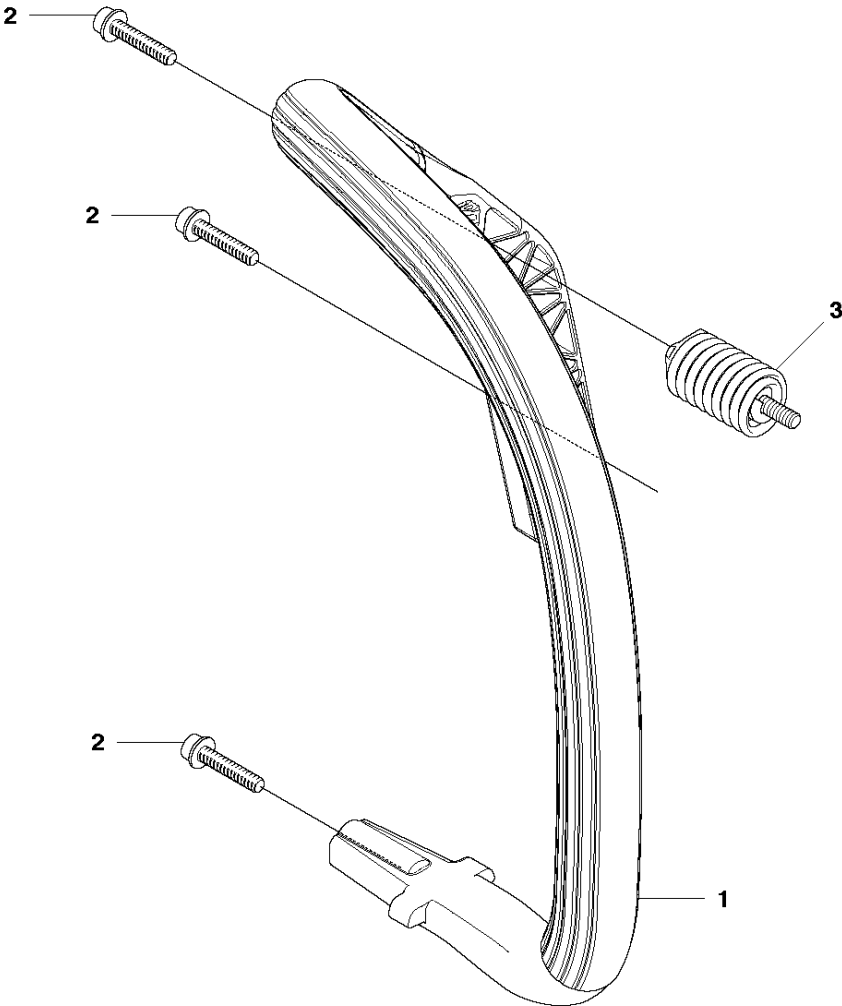

M 440 II, 440e II
HANDLE

Ref	Part No	Description	Remark	QTY KIT
1	544 28 40-01	FRONT HANDLE		1
2	503 21 88-76	SCREW IHST		3
3	503 89 83-01	ANTIVIBRATION ELEMENT		1