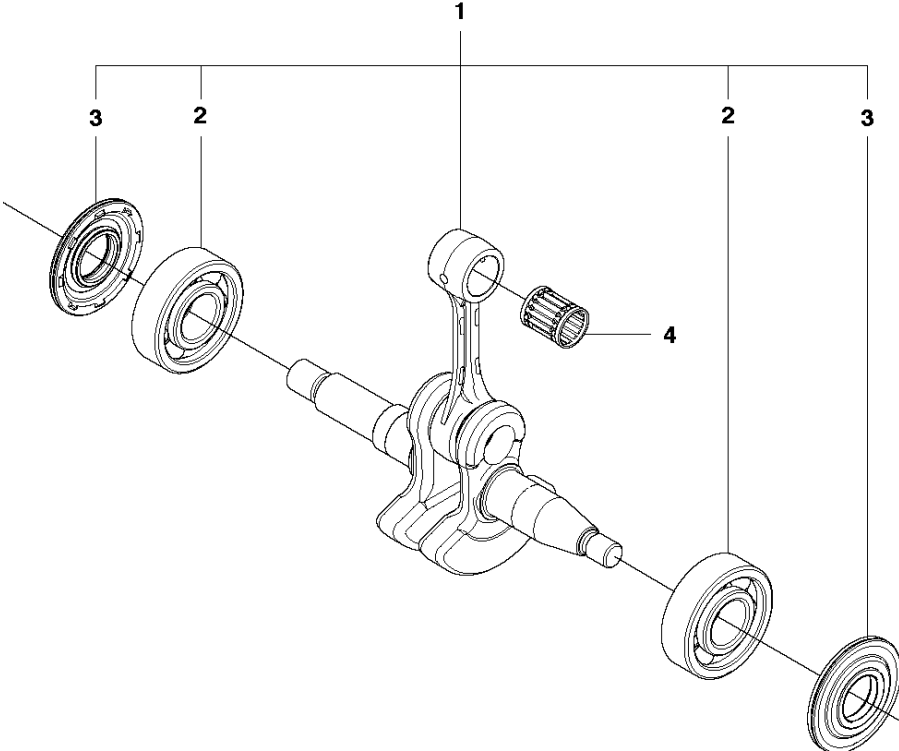

J 450, 450e
CRANKSHAFT

CRANKSHAFT

450 E from 2011-07 -

Ref	Part No	Description	Remark	QTY	KIT
1	525 60 50-01	CRANKSHAFT ASSY		1	
2	544 06 20-01	BEARING		2	1
3	544 01 38-01	SEALING		2	1
4	503 25 63-01	NEEDLE BEARING		1