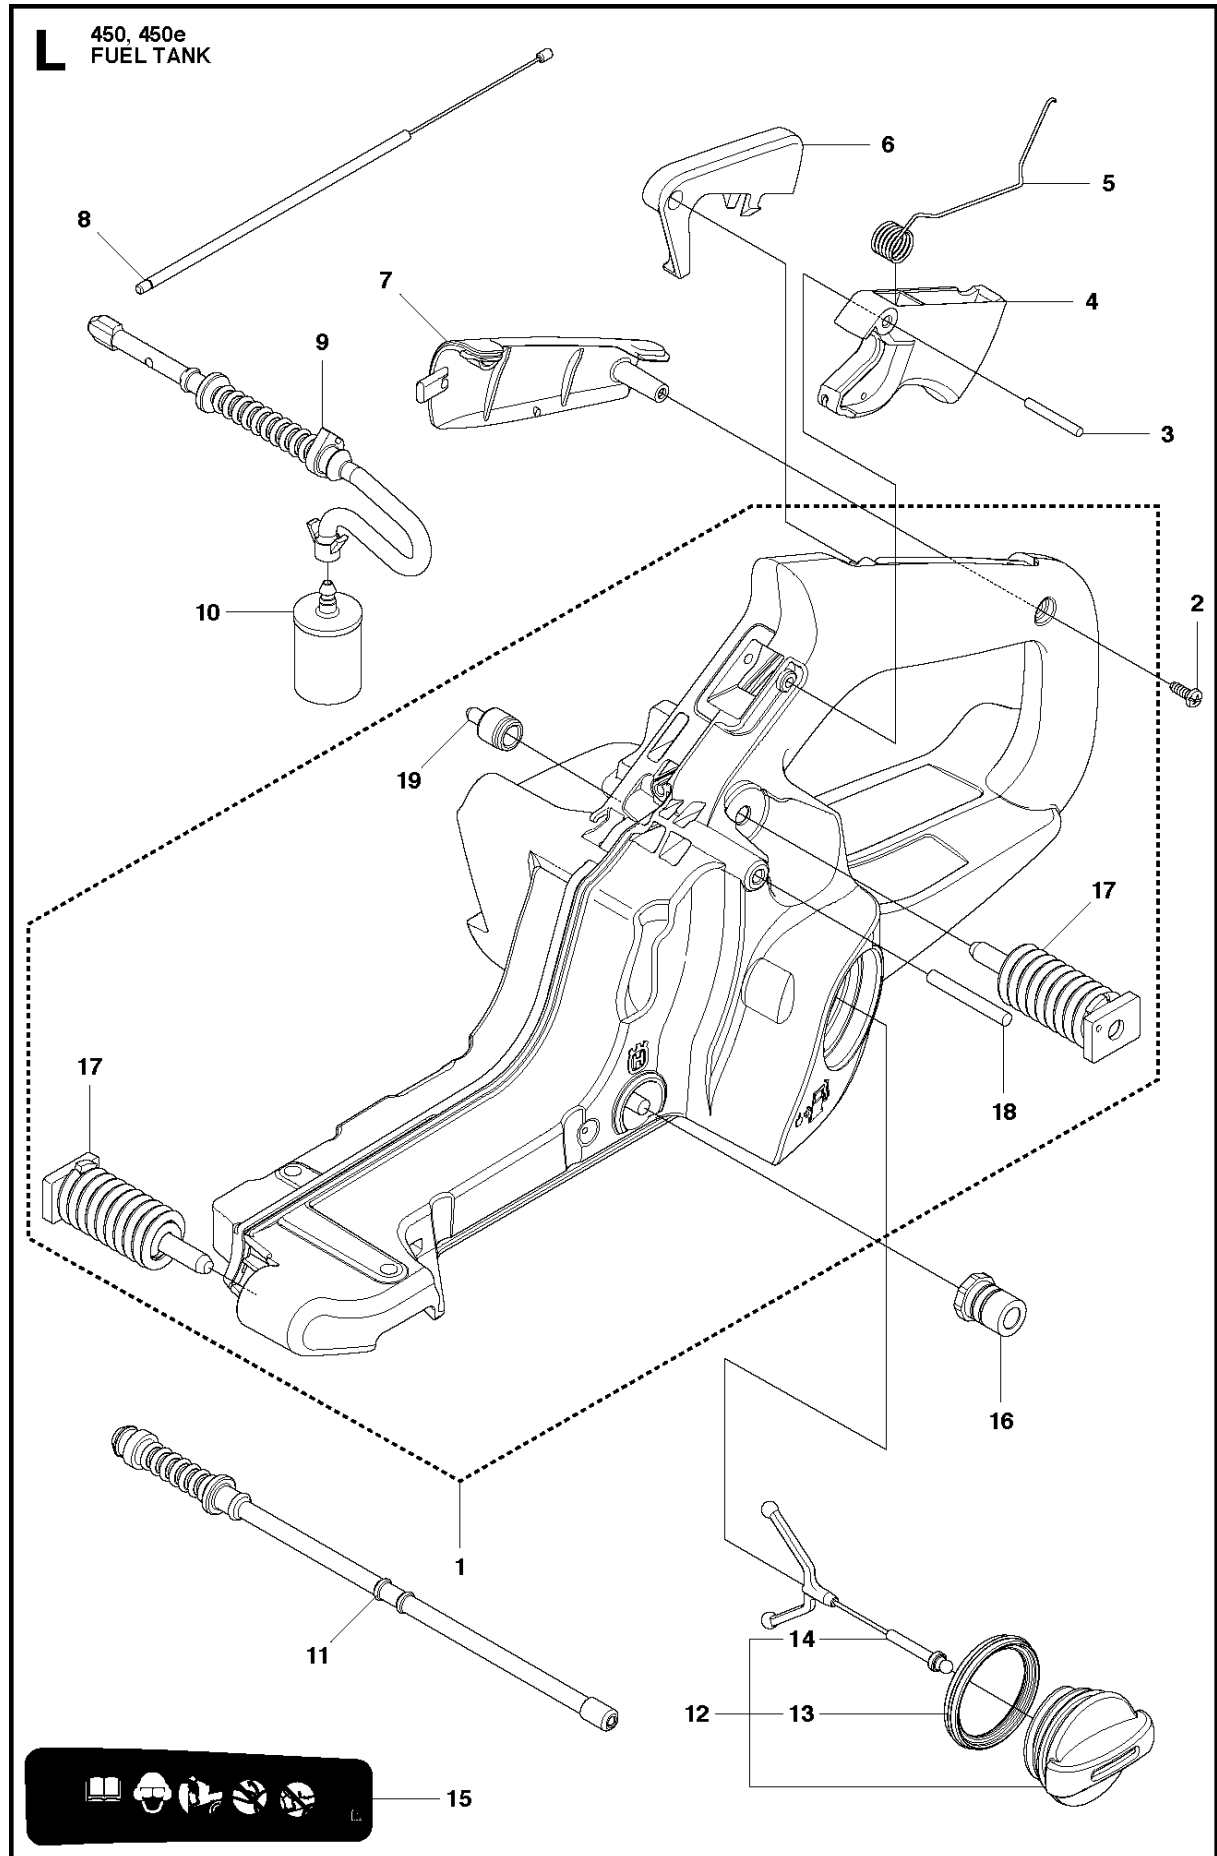

FUEL TANK

450 E from 2011-07 -

Ref	Part No	Description	Remark	QTY	KIT
1	525 86 21-01	FUEL TANK ASSY		1	
2	503 21 28-10	SCREW CCRPANT		1	
3	720 18 25-20	PARALLEL PIN		1	
4	544 09 97-01	THROTTLE TRIGGER		1	
5	544 09 99-01	SPRING		1	
6	544 09 98-01	THROTTLE LOCKOUT		1	
7	504 12 22-01	HANDLE INSERT		1	
8	504 09 88-01	THROTTLE CABLE ASSY		1	
9	544 12 86-01	FUEL HOSE		1	
10	503 44 32-01	FILTER		1	
11	544 12 97-01	RETURN HOSE		1	
12	544 11 12-01	TANK CAP ASSY		1	
13	537 21 50-01	SEALING		1	12
14	503 57 89-01	HOLDER		1	12
15	544 37 50-01	LABEL		1	
16	501 00 76-01	LATERAL SUPPORT		1	
17	544 10 12-01	ANTIVIBRATION ELEMENT		2	1
18	721 12 63-39	GROOVED PIN		1	1
19	537 35 95-01	TANK VENT ASSY		1	1