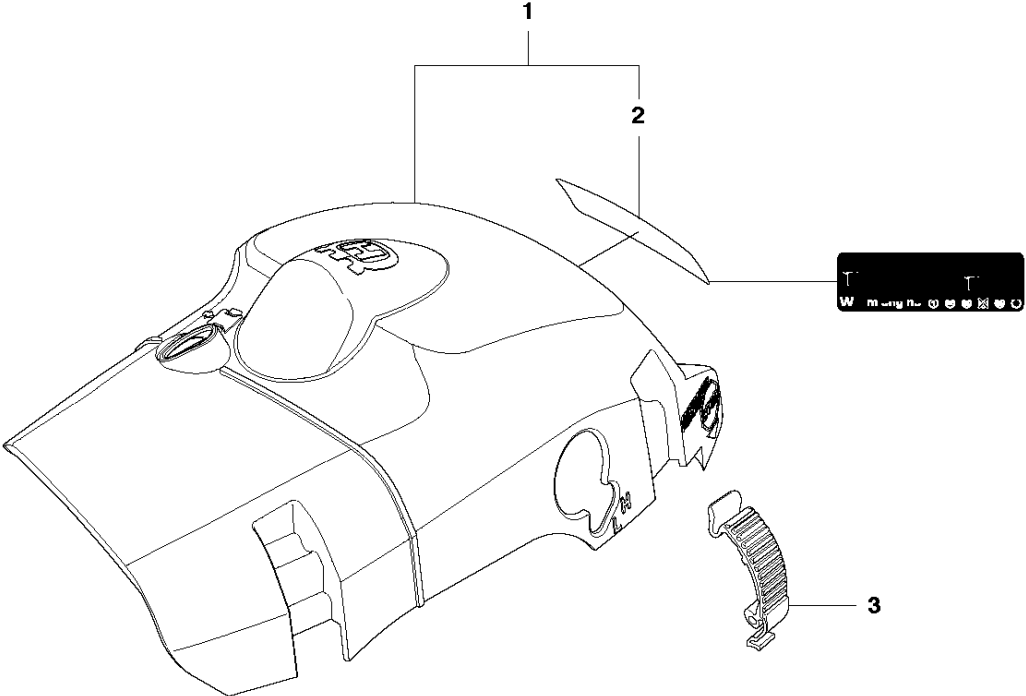

C 450, 450e
CYLINDER COVER

CYLINDER COVER

450 E from 2011-07 -

Ref	Part No	Description	Remark	QTY	KIT
1	544 34 83-03	CYLINDER COVER ASSY		1	
2	522 70 92-01	LABEL		1	1
3	503 89 47-01	SNAP		3