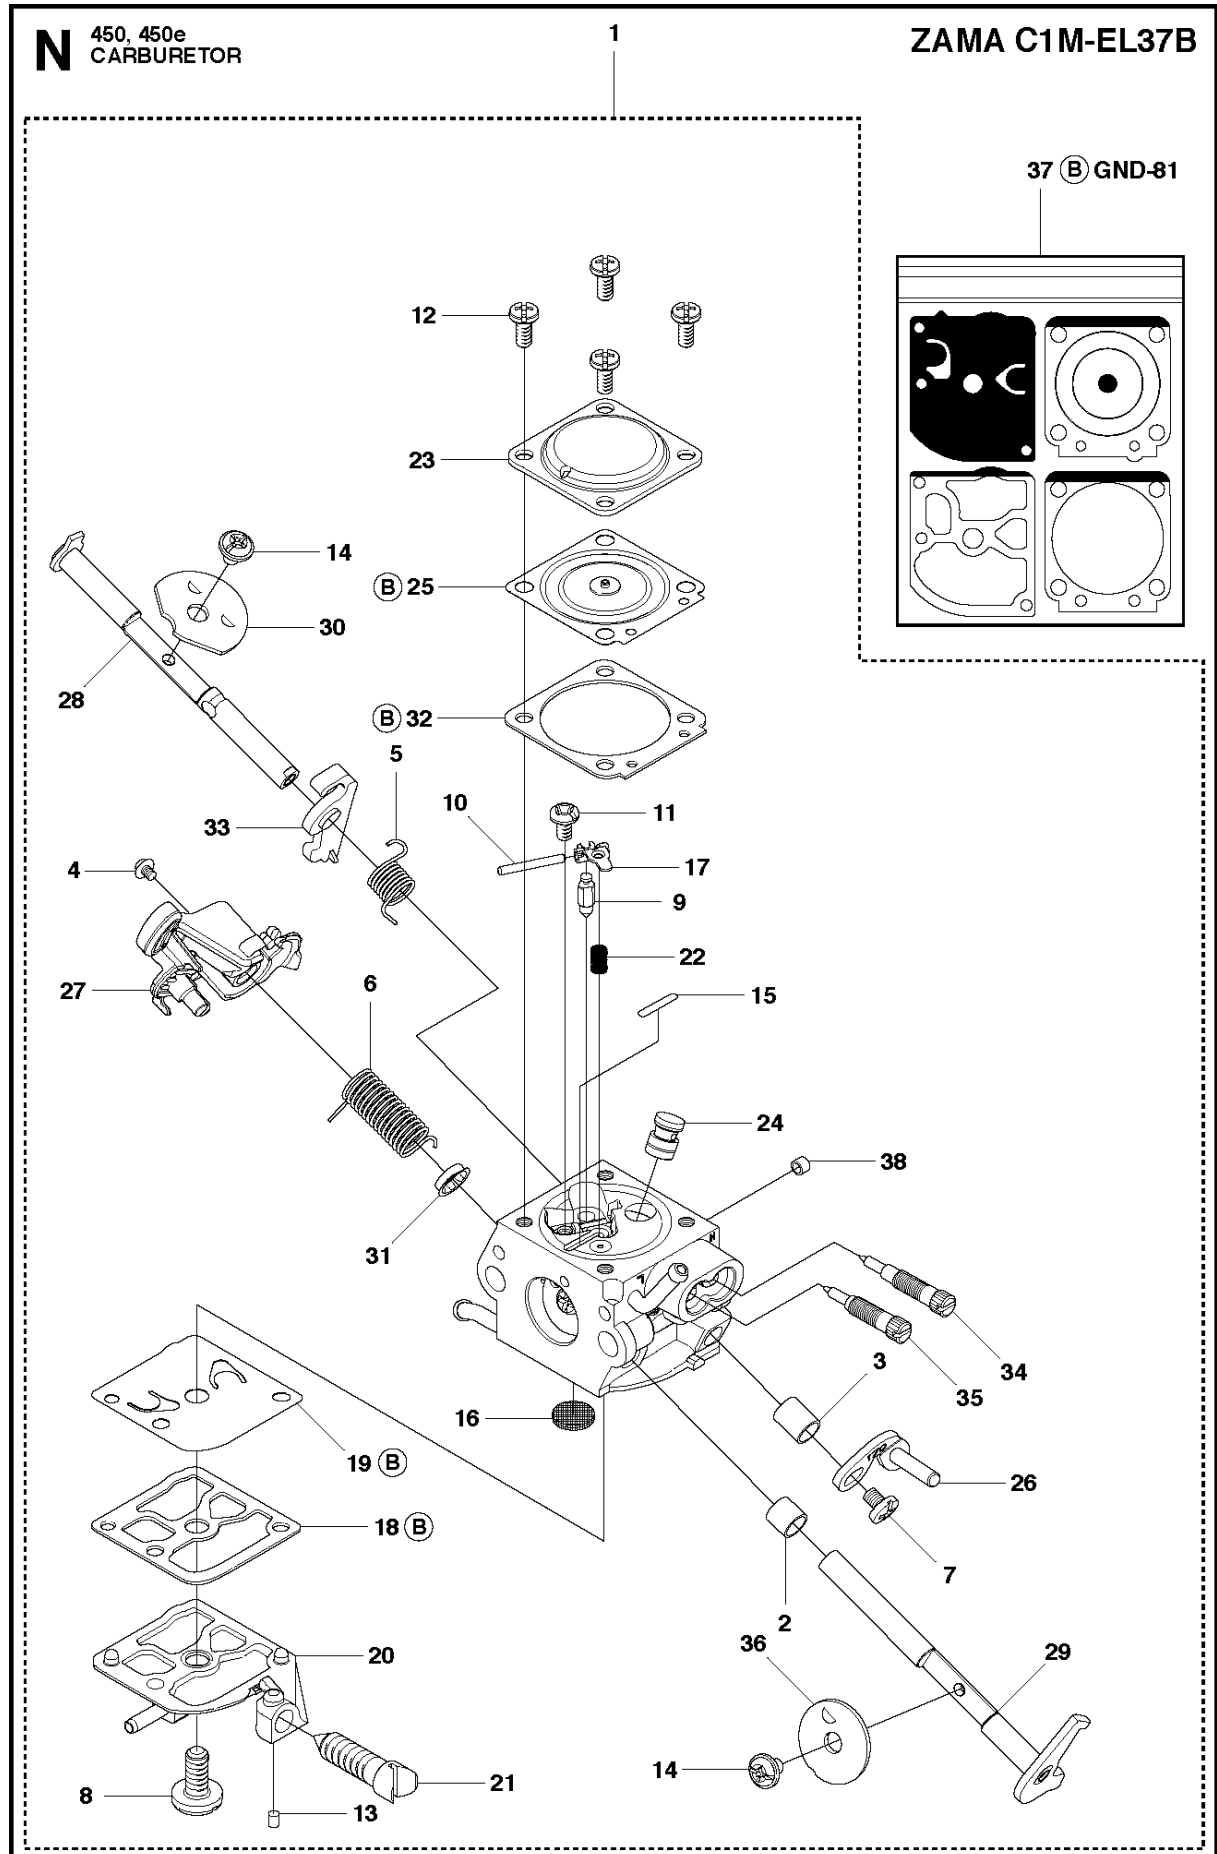

SPARE PARTS LIST

CHAIN SAWS

450 E from 2011-07 -

P 450, 450e
ACCESSORIES

ACCESSORIES

450 E from 2011-07 -

Ref	Part No	Description	Remark	QTY KIT
1	503 55 85-04	TOOL		1

CARBURETOR

450 E from 2011-07 -

Ref	Part No	Description	Remark	QTY	KIT
1	506 45 04-01	CARBURETTOR		1	
2	502 07 82-01	COLLAR		1	1
3	502 07 83-01	COLLAR		1	1
4	502 07 84-01	SCREW		1	1
5	502 07 86-01	SPRING		1	1
6	502 07 87-01	SPRING		1	1
7	503 47 90-01	SCREW		1	1
8	503 47 96-01	SCREW		1	1
9	503 47 97-01	VALVE		1	1
10	503 48 00-01	PIN RETAINING SCREW		1	1
11	503 48 01-01	SCREW		1	1
12	503 48 05-01	SCREW		4	1
13	503 48 11-01	PIECE		1	1
14	503 48 18-01	SCREW		2	1
15	503 53 56-01	PLUG WELCH		2	1
16	503 53 57-01	STRAINER		1	1
17	503 66 59-01	LEVER		1	1
18	537 02 01-01	GASKET		1	1, 37
19	537 38 31-01	DIAPHRAGM PUMP		1	1, 37
20	502 07 89-01	COVER		1	1
21	537 38 33-01	SCREW		1	1
22	537 38 34-01	SPRING		1	1
23	537 38 37-01	COVER		1	1
24	544 23 77-01	NOZZLE ASSY		1	1
25	502 07 90-01	DIAPHRAGM		1	1, 37
26	502 07 91-01	LEVER		1	1
27	505 10 17-01	LEVER		1	1
28	502 07 94-01	SHAFT ASSY		1	1
29	502 07 95-01	SHAFT ASSY		1	1
30	502 24 77-01	VALVE		1	1
31	502 07 98-01	COLLAR		1	1
32	537 38 36-01	GASKET		1	1, 37
33	502 08 17-01	LEVER		1	1
34	502 07 99-01	SCREW		1	1
35	502 08 00-01	SCREW		1	1
36	502 08 01-01	VALVE		1	1
37	502 08 02-01	GASKET KIT		1	
38	544 11 95-01	PLUG		1	1

B 450, 450e
CLUTCH & OIL PUMP

CLUTCH & OIL PUMP

450 E from 2011-07 -

Ref	Part No	Description	Remark	QTY	KIT
1	537 11 05-03	CLUTCH ASSY		1	
2	537 35 91-01	CLUTCH SPRING		2	1
3	578 09 79-01	CLUTCH DRUM		1	
4	503 25 52-01	NEEDLE BEARING		1	3
5	503 93 18-01	PUMP PINION		1	
6	540 05 79-01	PUMP PISTON		1	
7	537 15 48-01	PUMP CYLINDER		1	
8	544 08 42-01	OIL HOSE		1	