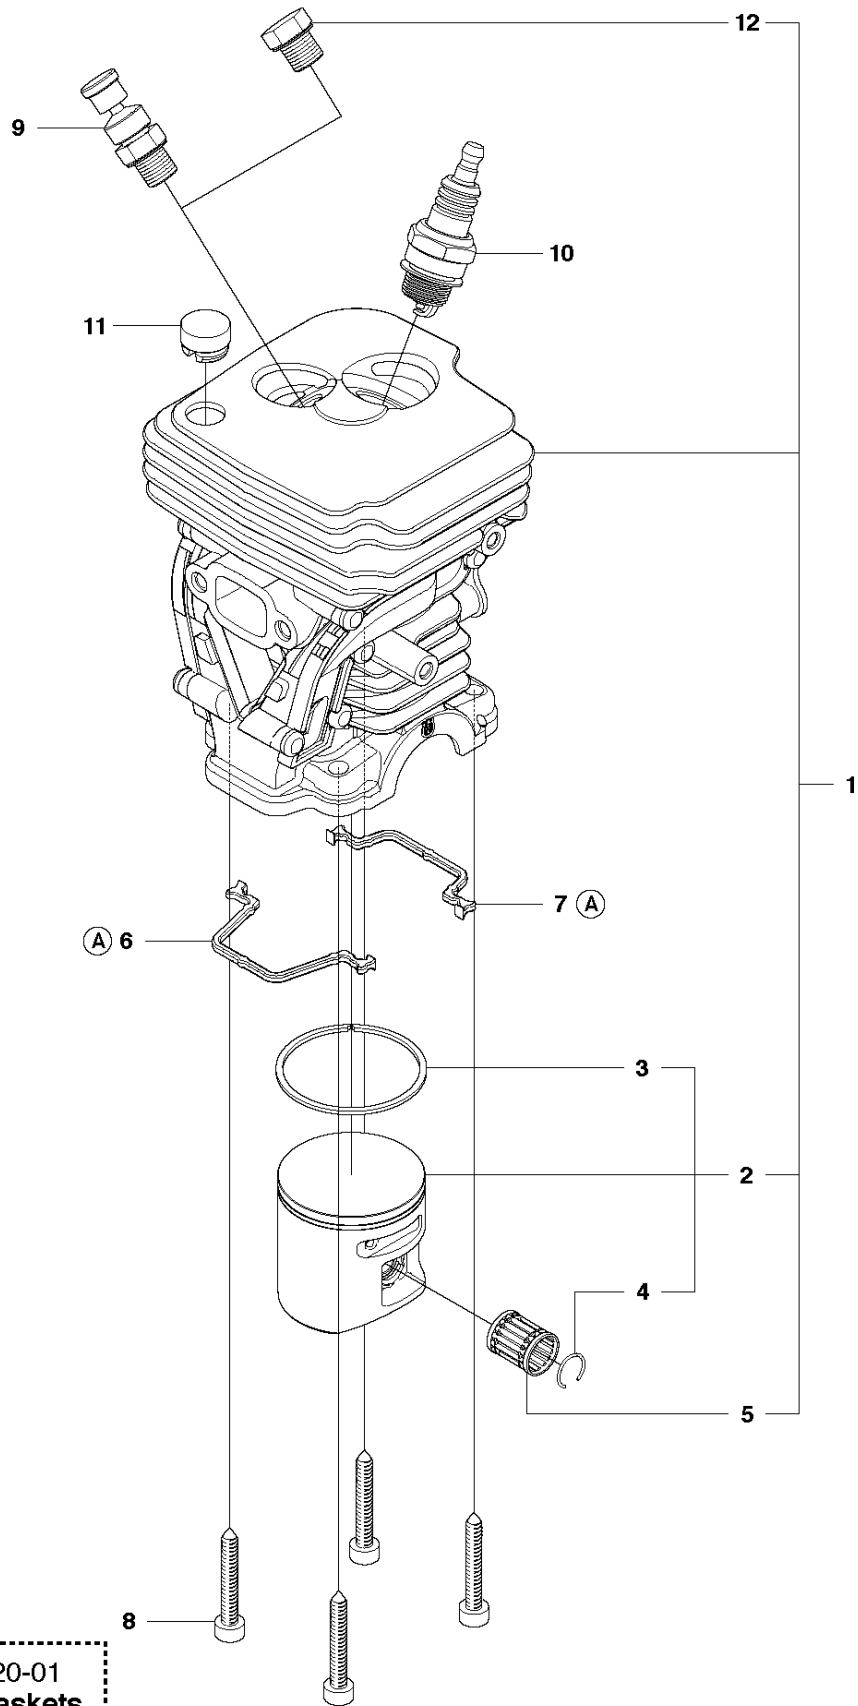

B 450, 450e
CLUTCH & OIL PUMP

CLUTCH & OIL PUMP

450 E from 2011-07 -

Ref	Part No	Description	Remark	QTY	KIT
1	537 11 05-03	CLUTCH ASSY		1	
2	537 35 91-01	CLUTCH SPRING		2	1
3	578 09 79-01	CLUTCH DRUM		1	
4	503 25 52-01	NEEDLE BEARING		1	3
5	503 93 18-01	PUMP PINION		1	
6	540 05 79-01	PUMP PISTON		1	
7	537 15 48-01	PUMP CYLINDER		1	
8	544 08 42-01	OIL HOSE		1	

CRANKCASE

450 E from 2011-07 -

Ref	Part No	Description	Remark	QTY	KIT
1	537 43 82-01	CRANKCASE		1	
2	503 87 58-02	STIFFENING PLATE		1	1
3	503 87 54-02	BAR BOLT		1	1
4	537 33 46-01	BAR BOLT		1	1
5	544 03 64-01	BAR BOLT		1	1
6	503 24 09-05	NEEDLE ROLLER		1	1
7	530 02 61-19	CHECK VALVE		1	1
8	537 40 35-01	FILTER		1	1
9	544 08 33-01	OIL SCREEN		1	1
10	544 33 16-01	GUIDE PIN		3	1
11	503 86 93-01	CARBURETTOR		2	
12	544 11 12-01	TANK CAP ASSY		1	
13	537 21 50-01	SEALING		1	12
14	503 57 89-01	HOLDER		1	12
15	503 88 63-01	PIN		1	
16	503 21 88-76	SCREW IHSCT		2	
17	501 00 76-01	LATERAL SUPPORT		2	
18	503 21 51-03	SCREW IHSCT		1	
19	544 09 40-01	CHAIN GUIDE PLATE		1	
20	503 21 70-10	SCREW CCRPANT		1	
21	503 90 59-01	SPIKE		1	
22	503 21 75-20	SCREW IHSCT		2	
23	544 08 26-01	HAND GUARD		1	
24	503 89 24-01	LOCK		1	
25	503 89 30-01	SCREW		2	
26	503 43 65-01	POSITION SPRING		1	

(A) 544 97 20-01
Set of gaskets

CYLINDER PISTON

450 E from 2011-07 -

Ref	Part No	Description	Remark	QTY	KIT
1	544 11 98-02	CYLINDER		1	
2	544 08 89-03	PISTON ASSY		1	1
3	544 08 87-01	PISTON RING		1	1, 2
4	544 21 13-01	CIRCLIP		1	1, 2
5	503 25 63-01	NEEDLE BEARING		1	1
6	544 10 87-01	GASKET		1	13
7	544 10 92-01	GASKET		1	13
8	503 20 05-27	SCREW IHSCM		4	
9	544 87 07-01	DECOMPRESSION VALVE		1	
10	503 23 51-11	SPARK PLUG		1	
11	540 05 73-01	SUPPORT		1	
12	503 55 22-01	PLUG		1	1
13	544 97 20-01	GASKET KIT	Set of Gaskets	1	