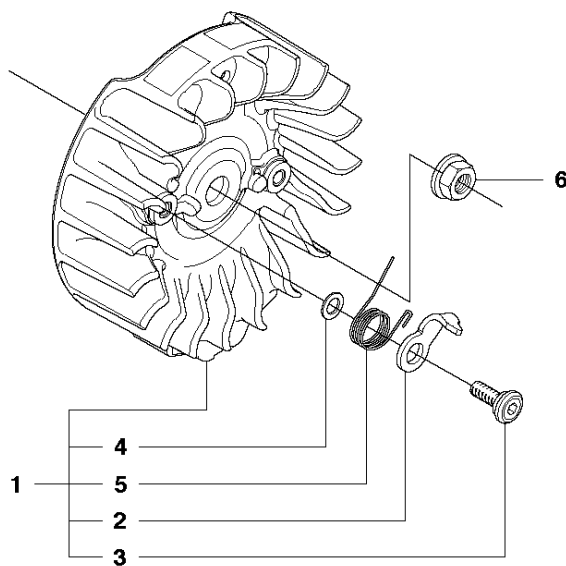

E 450, 450e
IGNITION SYSTEM

IGNITION SYSTEM

450 E from 2011-07 -

Ref	Part No	Description	Remark	QTY	KIT
1	544 11 18-01	FLYWHEEL ASSY		1	
2	537 24 56-01	STARTER PAWL		2	1
3	501 81 99-03	SCREW		2	1
4	503 23 00-42	WASHER		2	1
5	529 27 11-01	SPRING		2	1
6	503 22 04-01	NUT		1	
7	573 93 57-02	IGNITION MODULE		1	
8	510 10 15-01	WIRING ASSY		1	
9	503 20 02-20	SCREW IHSCFM		2