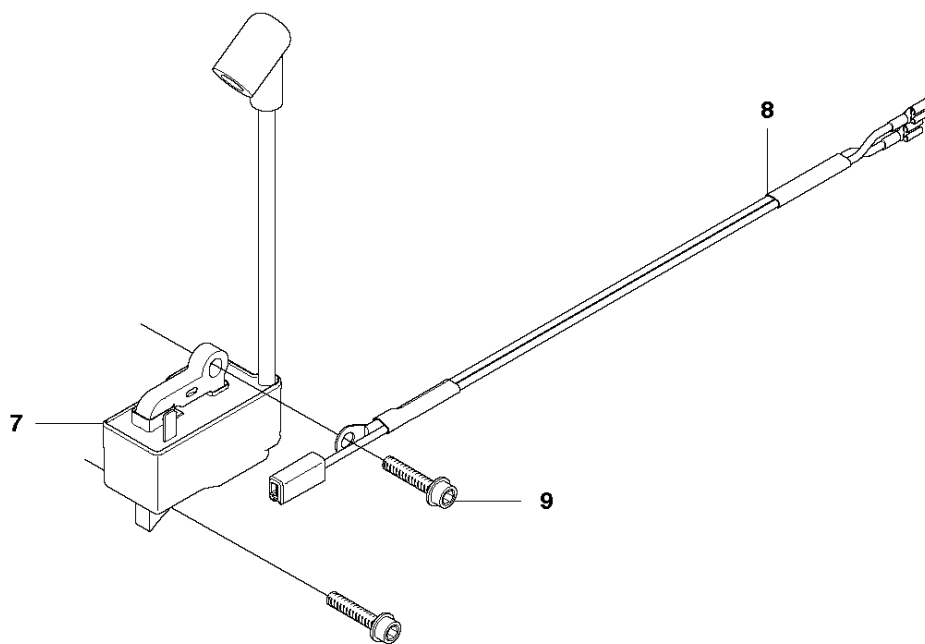

E 450, 450e
IGNITION SYSTEM

IGNITION SYSTEM

450 E from 2011-07 -

Ref	Part No	Description	Remark	QTY	KIT
1	544 11 18-01	FLYWHEEL ASSY		1	
2	537 24 56-01	STARTER PAWL		2	1
3	501 81 99-03	SCREW		2	1
4	503 23 00-42	WASHER		2	1
5	529 27 11-01	SPRING		2	1
6	503 22 04-01	NUT		1	
7	573 93 57-02	IGNITION MODULE		1	
8	510 10 15-01	WIRING ASSY		1	
9	503 20 02-20	SCREW IHSCFM		2