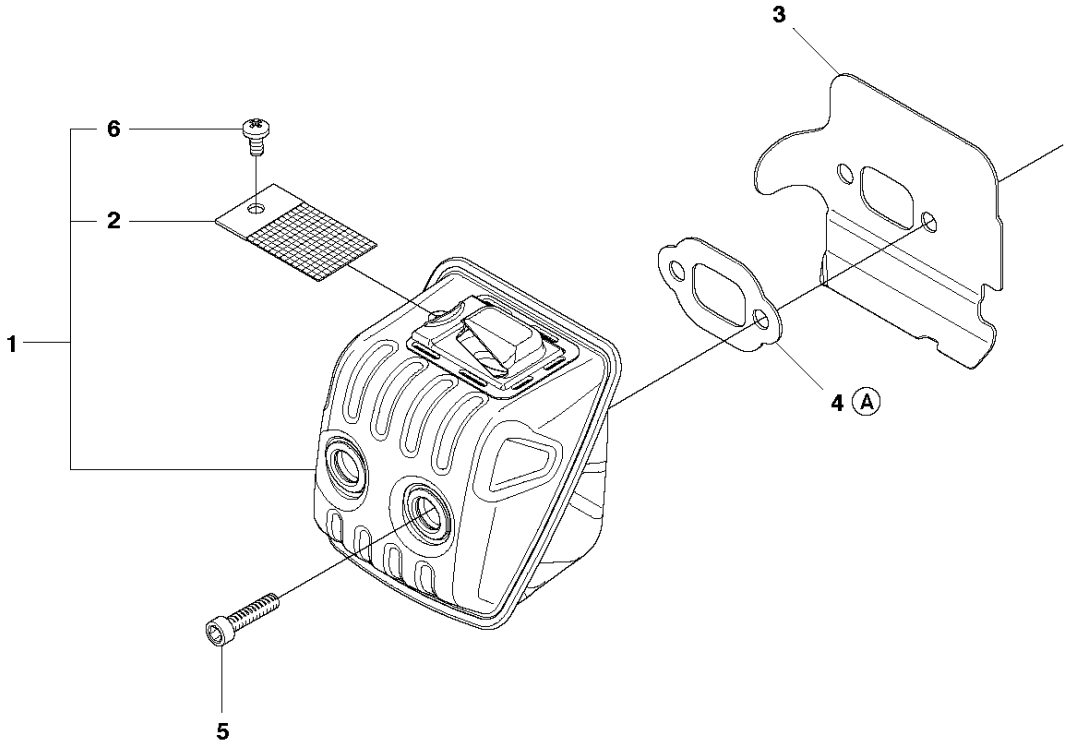

F 450, 450e
MUFFLER

7
Ⓐ 544 97 20-01
Set of gaskets

MUFFLER

450 E from 2011-07 -

Ref	Part No	Description	Remark	QTY	KIT
1	544 14 77-02	MUFFLER ASSY		1	
2	579 75 33-01	SCREEN		1	1
3	579 75 32-01	HEAT DEFLECTOR		1	
4	579 75 31-01	GASKET		1	7
5	725 53 68-55	SCREW IHSCM		2	
6	724 12 87-59	SCREW CRPANM		1	1
7	544 97 20-01	GASKET KIT	Set of Gaskets	1