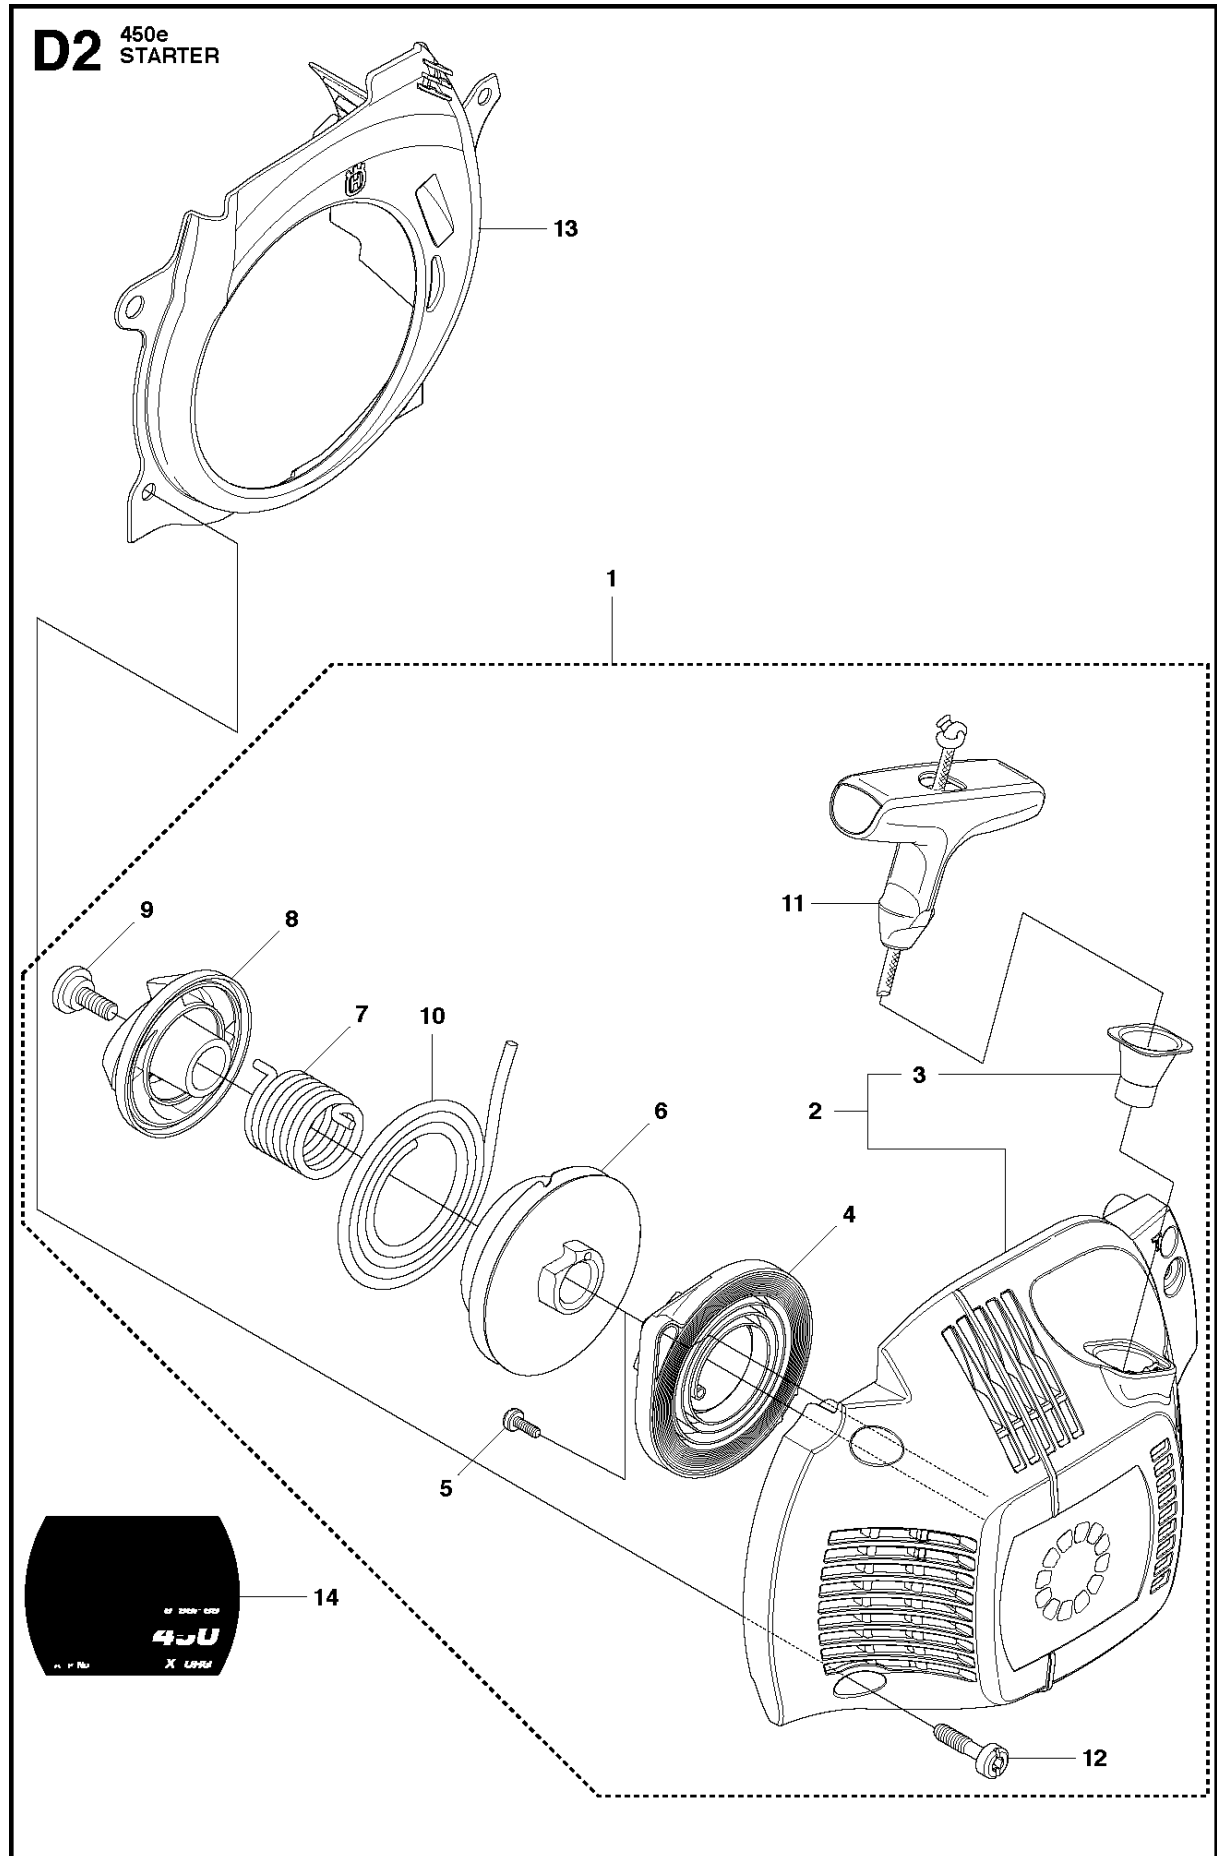

STARTER

450 E from 2011-07 -

Ref	Part No	Description	Remark	QTY	KIT
1	544 15 85-02	STARTER ASSY		1	
2	544 15 84-01	STARTER HOUSING		1	1
3	537 28 32-01	REINFORCEMENT SLEEVE		1	1, 2
4	540 05 75-02	SPRING CASSETTE ASSY		1	1
5	503 21 28-10	SCREW CCRPANT		2	1
6	537 42 32-01	STARTER PULLEY		1	1
7	537 42 34-01	SPRING		1	1
8	537 42 33-01	DRIVER		1	1
9	537 42 66-01	SCREW		1	1
10	505 30 51-25	STARTER CORD		1	1
11	537 23 25-01	STARTER HANDLE		1	1
12	503 21 73-21	SCREW		4	1
13	544 08 15-01	COOLING AIR CONDUCTER		1	
14	544 37 71-02	LABEL		1