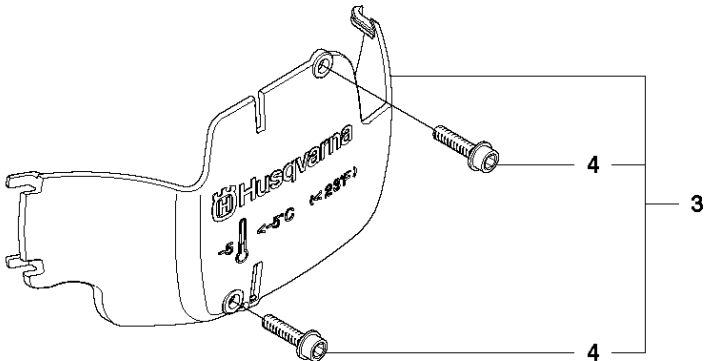

Q 450e
WINTER KIT

WINTER KIT

450 E from 2011-07 -

Ref	Part No	Description	Remark	QTY	KIT
3	544 46 45-02	WINTER KIT	Winter kit	1	
4	503 21 70-16	SCREW CCRPANT		2	3