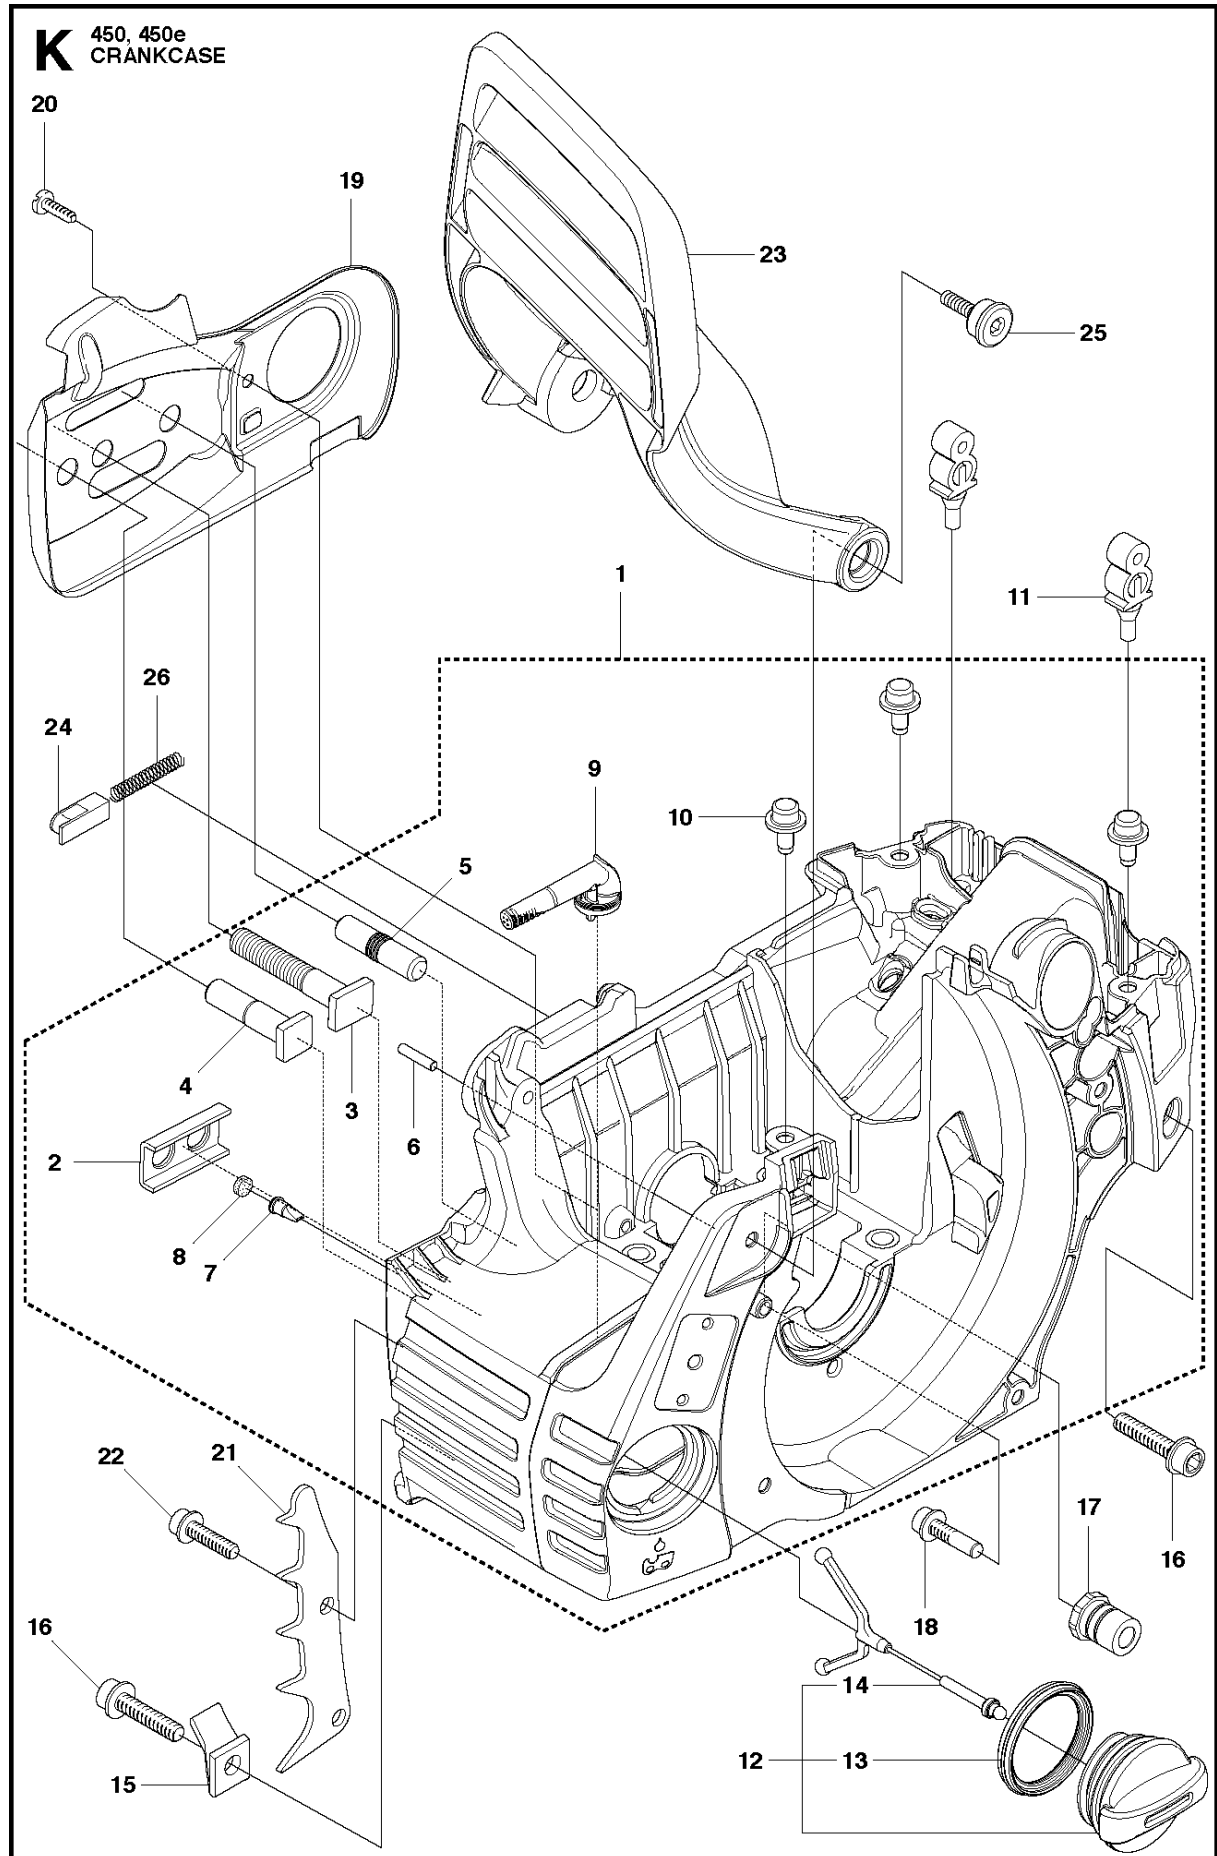

CRANKCASE

450 E from 2011-07 -

Ref	Part No	Description	Remark	QTY	KIT
1	537 43 82-01	CRANKCASE		1	
2	503 87 58-02	STIFFENING PLATE		1	1
3	503 87 54-02	BAR BOLT		1	1
4	537 33 46-01	BAR BOLT		1	1
5	544 03 64-01	BAR BOLT		1	1
6	503 24 09-05	NEEDLE ROLLER		1	1
7	530 02 61-19	CHECK VALVE		1	1
8	537 40 35-01	FILTER		1	1
9	544 08 33-01	OIL SCREEN		1	1
10	544 33 16-01	GUIDE PIN		3	1
11	503 86 93-01	CARBURETTOR		2	
12	544 11 12-01	TANK CAP ASSY		1	
13	537 21 50-01	SEALING		1	12
14	503 57 89-01	HOLDER		1	12
15	503 88 63-01	PIN		1	
16	503 21 88-76	SCREW IHSCT		2	
17	501 00 76-01	LATERAL SUPPORT		2	
18	503 21 51-03	SCREW IHSCT		1	
19	544 09 40-01	CHAIN GUIDE PLATE		1	
20	503 21 70-10	SCREW CCRPANT		1	
21	503 90 59-01	SPIKE		1	
22	503 21 75-20	SCREW IHSCT		2	
23	544 08 26-01	HAND GUARD		1	
24	503 89 24-01	LOCK		1	
25	503 89 30-01	SCREW		2	
26	503 43 65-01	POSITION SPRING		1