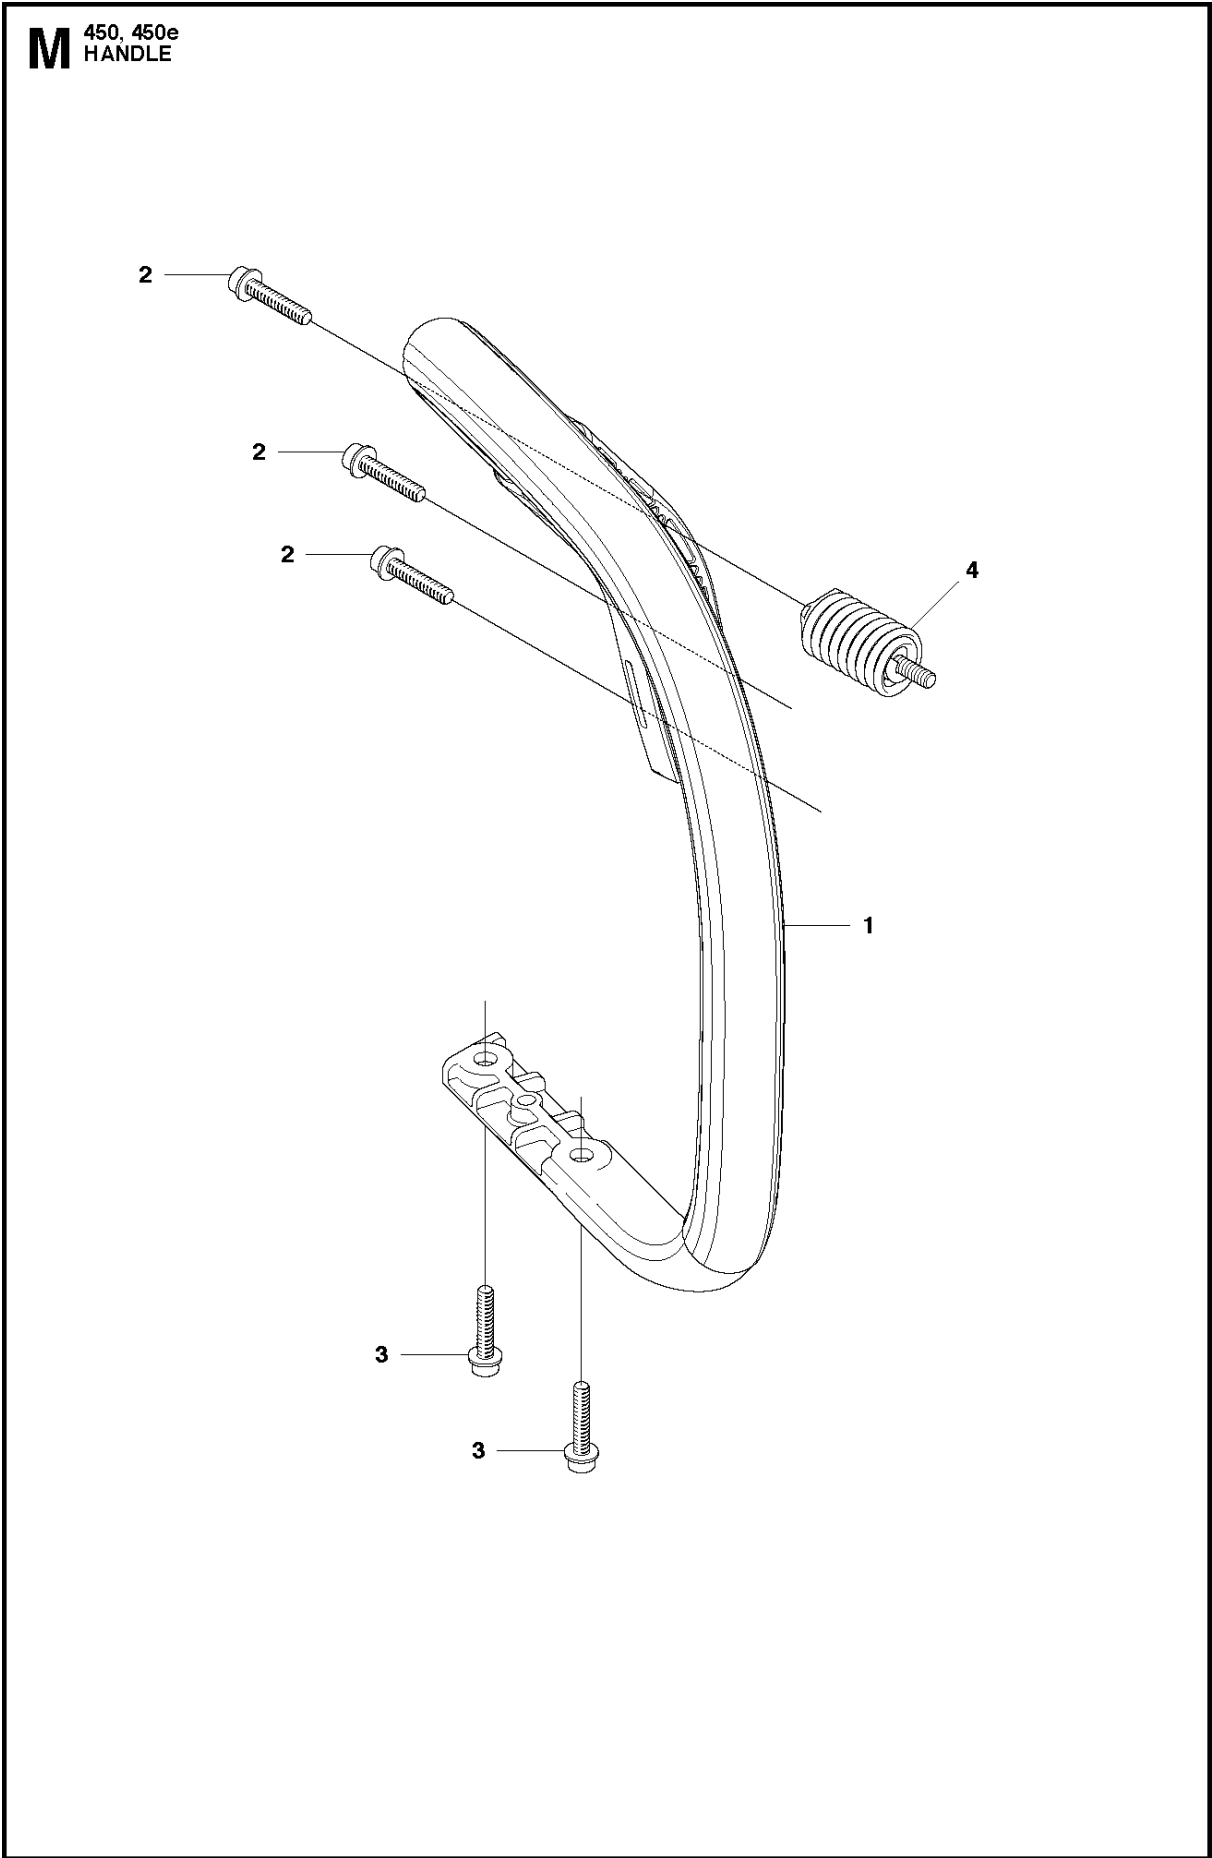

HANDLE

450 E from 2011-07 -

Ref	Part No	Description	Remark	QTY KIT
1	544 08 39-01	FRONT HANDLE		1
2	503 21 88-76	SCREW IHSCT		3
3	503 21 02-70	SCREW IHSCT		2
4	503 89 83-01	ANTIVIBRATION ELEMENT		1