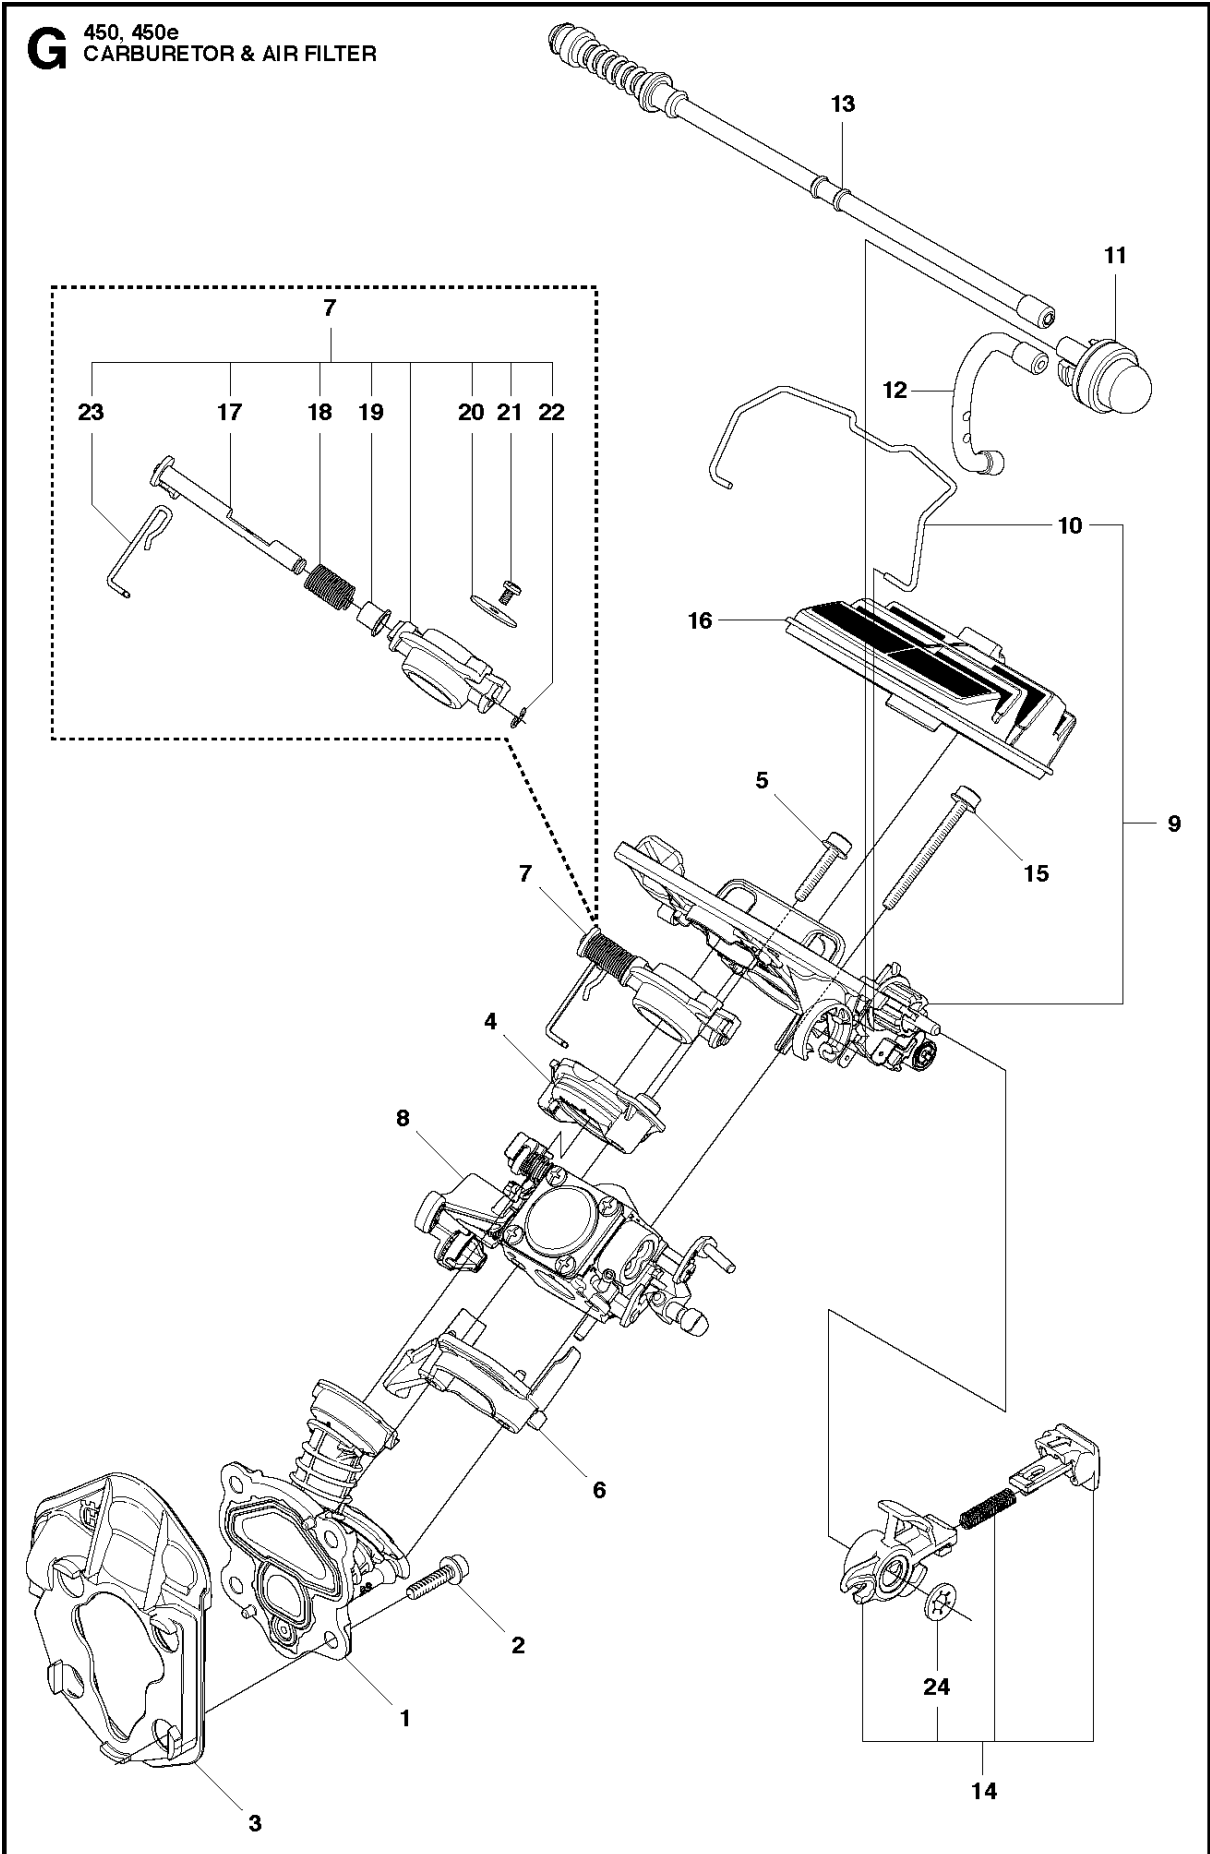

SPARE PARTS LIST

CHAIN SAWS

450 E from 2011-07 -

P 450, 450e
ACCESSORIES

ACCESSORIES

450 E from 2011-07 -

Ref	Part No	Description	Remark	QTY KIT
1	503 55 85-04	TOOL		1

CARBURETOR

450 E from 2011-07 -

Ref	Part No	Description	Remark	QTY	KIT
1	506 45 04-01	CARBURETTOR		1	
2	502 07 82-01	COLLAR		1	1
3	502 07 83-01	COLLAR		1	1
4	502 07 84-01	SCREW		1	1
5	502 07 86-01	SPRING		1	1
6	502 07 87-01	SPRING		1	1
7	503 47 90-01	SCREW		1	1
8	503 47 96-01	SCREW		1	1
9	503 47 97-01	VALVE		1	1
10	503 48 00-01	PIN RETAINING SCREW		1	1
11	503 48 01-01	SCREW		1	1
12	503 48 05-01	SCREW		4	1
13	503 48 11-01	PIECE		1	1
14	503 48 18-01	SCREW		2	1
15	503 53 56-01	PLUG WELCH		2	1
16	503 53 57-01	STRAINER		1	1
17	503 66 59-01	LEVER		1	1
18	537 02 01-01	GASKET		1	1, 37
19	537 38 31-01	DIAPHRAGM PUMP		1	1, 37
20	502 07 89-01	COVER		1	1
21	537 38 33-01	SCREW		1	1
22	537 38 34-01	SPRING		1	1
23	537 38 37-01	COVER		1	1
24	544 23 77-01	NOZZLE ASSY		1	1
25	502 07 90-01	DIAPHRAGM		1	1, 37
26	502 07 91-01	LEVER		1	1
27	505 10 17-01	LEVER		1	1
28	502 07 94-01	SHAFT ASSY		1	1
29	502 07 95-01	SHAFT ASSY		1	1
30	502 24 77-01	VALVE		1	1
31	502 07 98-01	COLLAR		1	1
32	537 38 36-01	GASKET		1	1, 37
33	502 08 17-01	LEVER		1	1
34	502 07 99-01	SCREW		1	1
35	502 08 00-01	SCREW		1	1
36	502 08 01-01	VALVE		1	1
37	502 08 02-01	GASKET KIT		1	
38	544 11 95-01	PLUG		1	1

B 450, 450e
CLUTCH & OIL PUMP

CLUTCH & OIL PUMP

450 E from 2011-07 -

Ref	Part No	Description	Remark	QTY	KIT
1	537 11 05-03	CLUTCH ASSY		1	
2	537 35 91-01	CLUTCH SPRING		2	1
3	578 09 79-01	CLUTCH DRUM		1	
4	503 25 52-01	NEEDLE BEARING		1	3
5	503 93 18-01	PUMP PINION		1	
6	540 05 79-01	PUMP PISTON		1	
7	537 15 48-01	PUMP CYLINDER		1	
8	544 08 42-01	OIL HOSE		1	