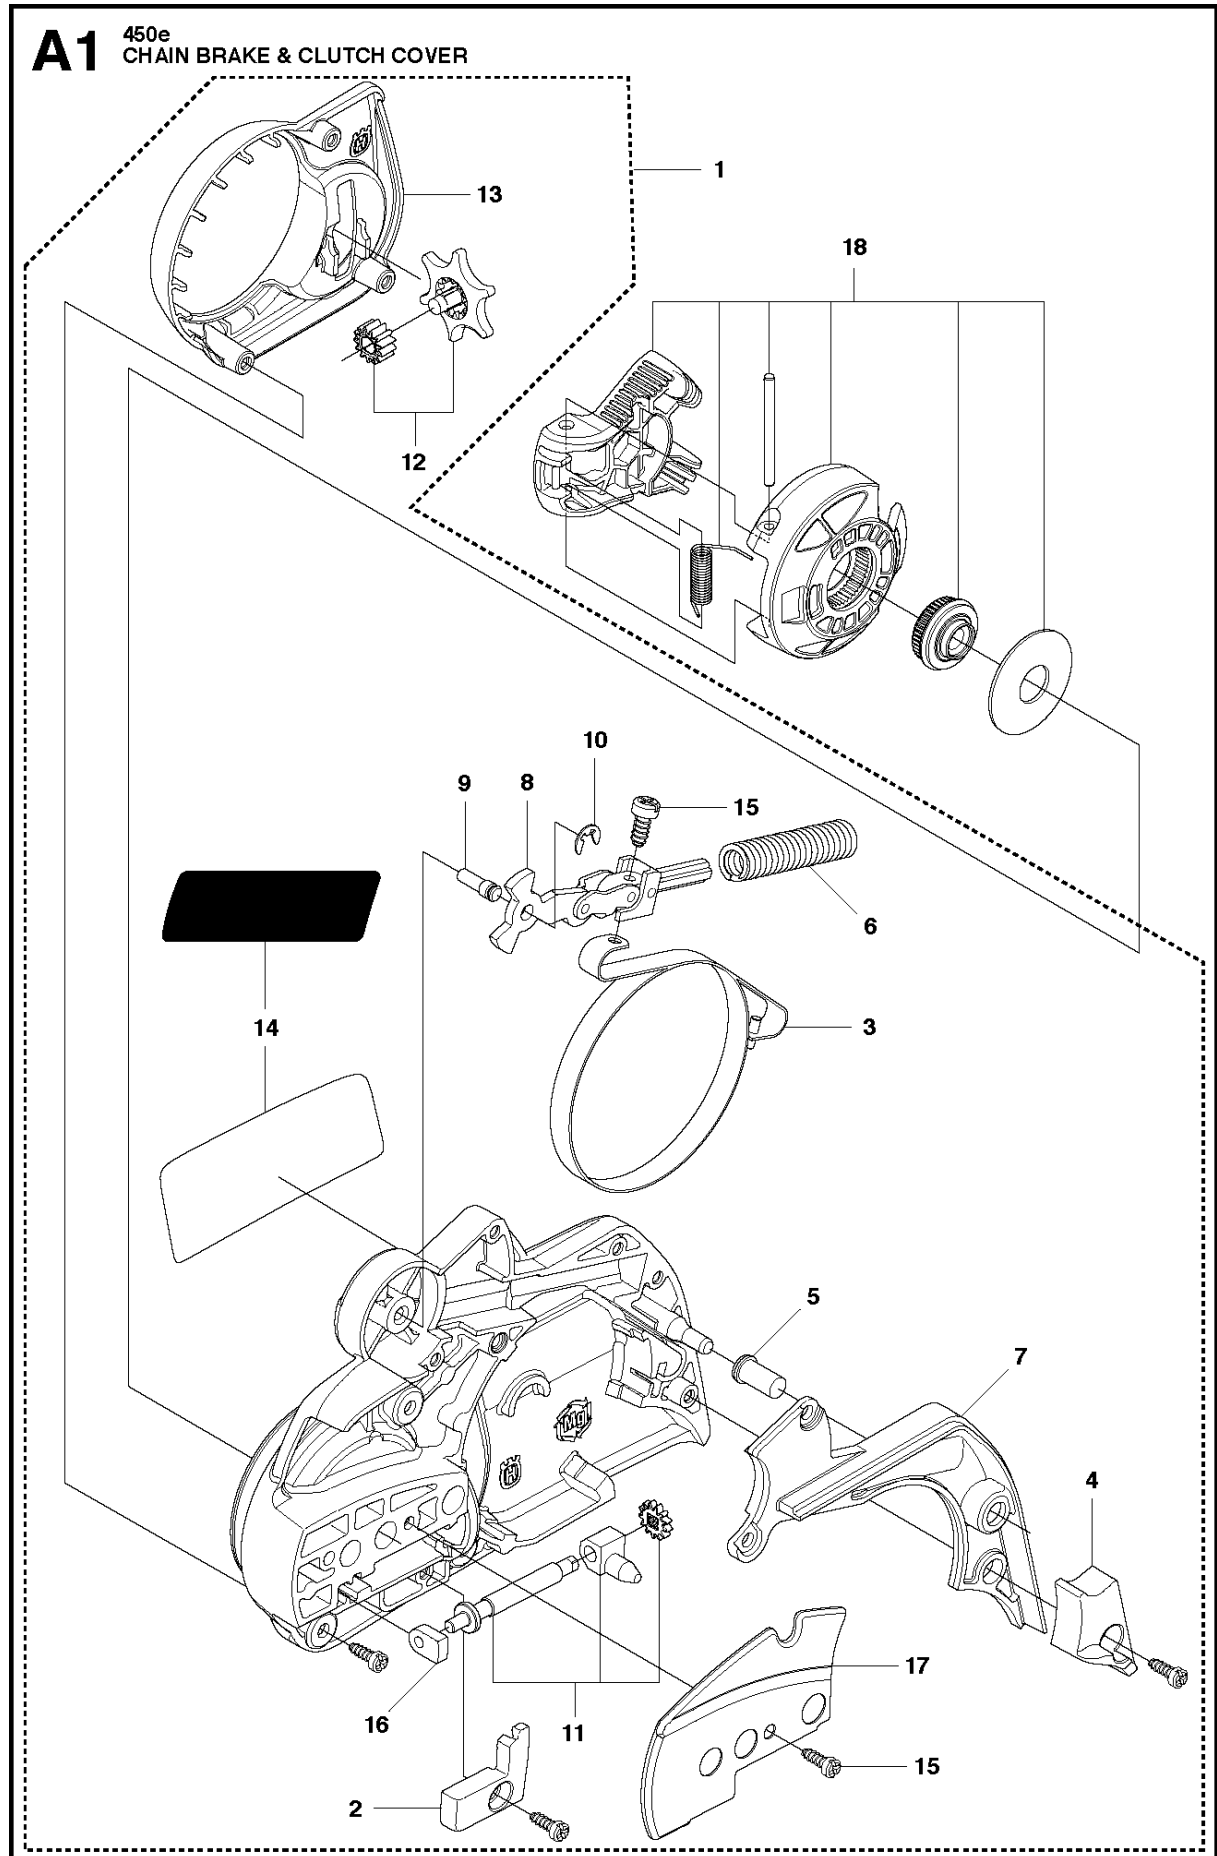

CHAIN BRAKE & CLUTCH COVER

450 E from 2011-07 -

Ref	Part No	Description	Remark	QTY	KIT
1	544 21 72-01	CLUTCH COVER ASSY		1	
2	504 54 28-01	COVER LID		1	1
3	537 04 30-01	BRAKE BAND ASSY		1	1
4	544 08 30-01	WEAR PROTECTION		1	1
5	503 85 52-01	GUIDE BUSHING		1	1
6	503 46 59-01	BRAKE SPRING		1	1
7	544 08 29-01	COVER LID		1	1
8	503 89 08-02	KNEE JOINT ASSY		1	1
9	503 89 29-01	PIN KNEE-JOINT		1	1
10	735 31 08-20	E-CLIP		1	1
11	537 39 29-01	SCREW		1	1
12	537 34 72-01	CHAIN TENSIONER		1	1
13	537 39 26-01	HEAT PROTECTOR		1	1
14	544 35 75-01	LABEL		1	1
15	503 21 70-10	SCREW CCRPANT		10	1
16	525 35 43-01	BEARING SLEEVE		1	1
17	544 25 05-01	WEAR PLATE		1	1
18	537 34 78-01	KNOB		1