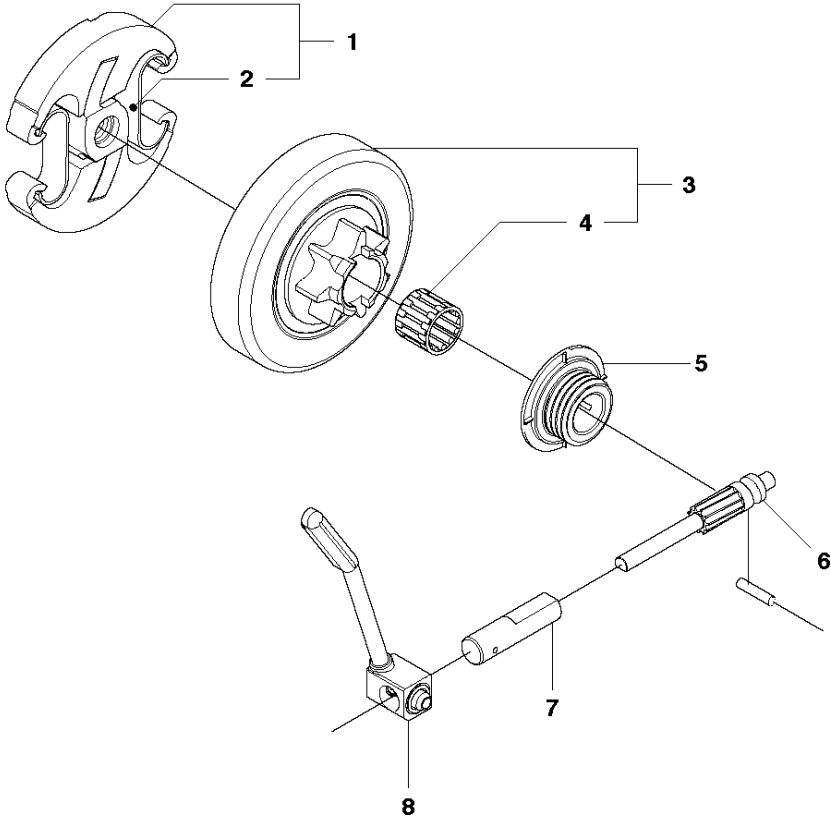

B 450, 450e
CLUTCH & OIL PUMP

CLUTCH & OIL PUMP

450 E from 2011-07 -

Ref	Part No	Description	Remark	QTY	KIT
1	537 11 05-03	CLUTCH ASSY		1	
2	537 35 91-01	CLUTCH SPRING		2	1
3	578 09 79-01	CLUTCH DRUM		1	
4	503 25 52-01	NEEDLE BEARING		1	3
5	503 93 18-01	PUMP PINION		1	
6	540 05 79-01	PUMP PISTON		1	
7	537 15 48-01	PUMP CYLINDER		1	
8	544 08 42-01	OIL HOSE		1