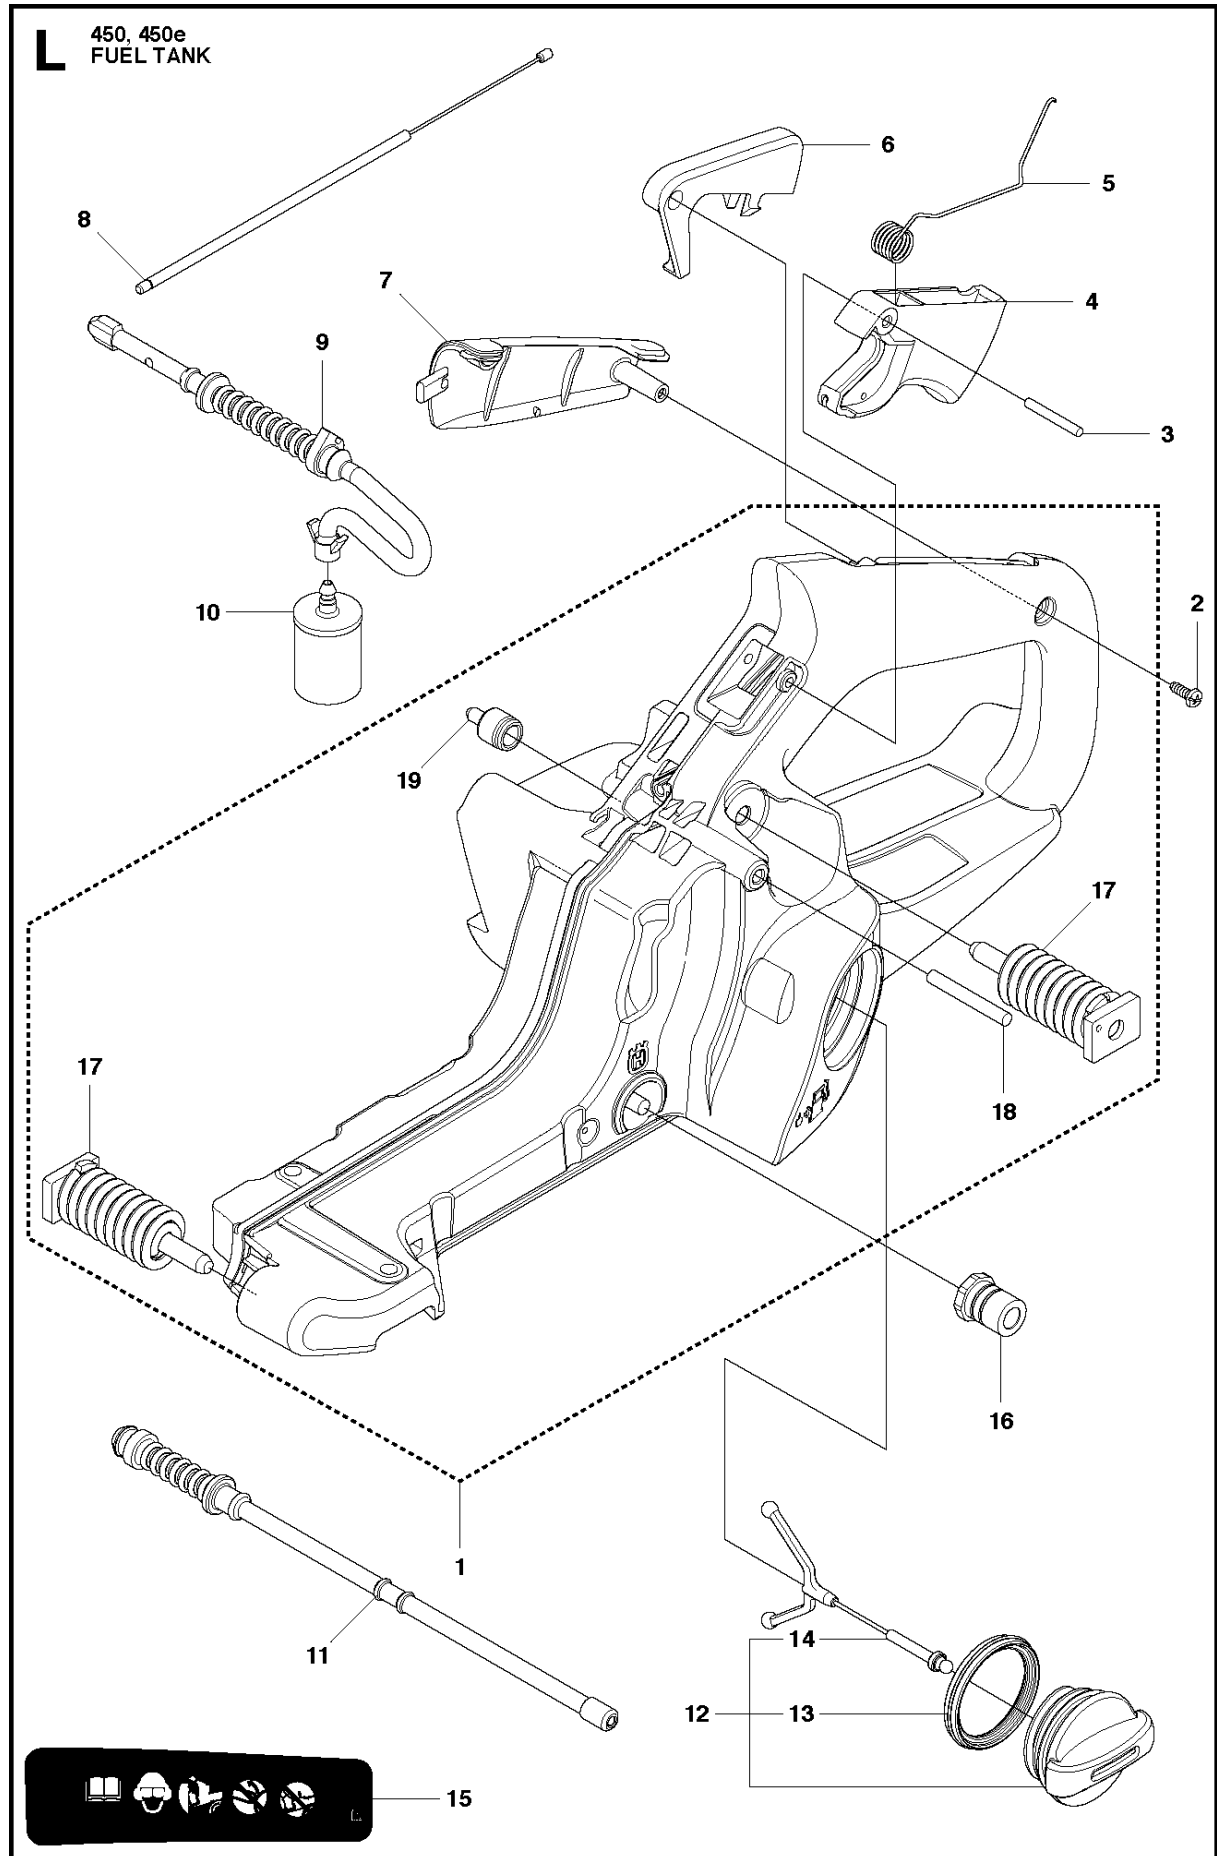

FUEL TANK

450, from 2011-09 -

Ref	Part No	Description	Remark	QTY	KIT
1	525 86 21-01	FUEL TANK ASSY		1	
2	503 21 28-10	SCREW CCRPANT		1	
3	720 18 25-20	PARALLEL PIN		1	
4	544 09 97-01	THROTTLE TRIGGER		1	
5	544 09 99-01	SPRING		1	
6	544 09 98-01	THROTTLE LOCKOUT		1	
7	504 12 22-01	HANDLE INSERT		1	
8	504 09 88-01	THROTTLE CABLE ASSY		1	
9	544 12 86-01	FUEL HOSE		1	
10	503 44 32-01	FILTER		1	
11	544 12 97-01	RETURN HOSE		1	
12	544 11 12-01	TANK CAP ASSY		1	
13	537 21 50-01	SEALING		1	12
14	503 57 89-01	HOLDER		1	12
15	544 37 50-01	LABEL		1	
16	501 00 76-01	LATERAL SUPPORT		1	
17	544 10 12-01	ANTIVIBRATION ELEMENT		2	1
18	721 12 63-39	GROOVED PIN		1	1
19	537 35 95-01	TANK VENT ASSY		1	1