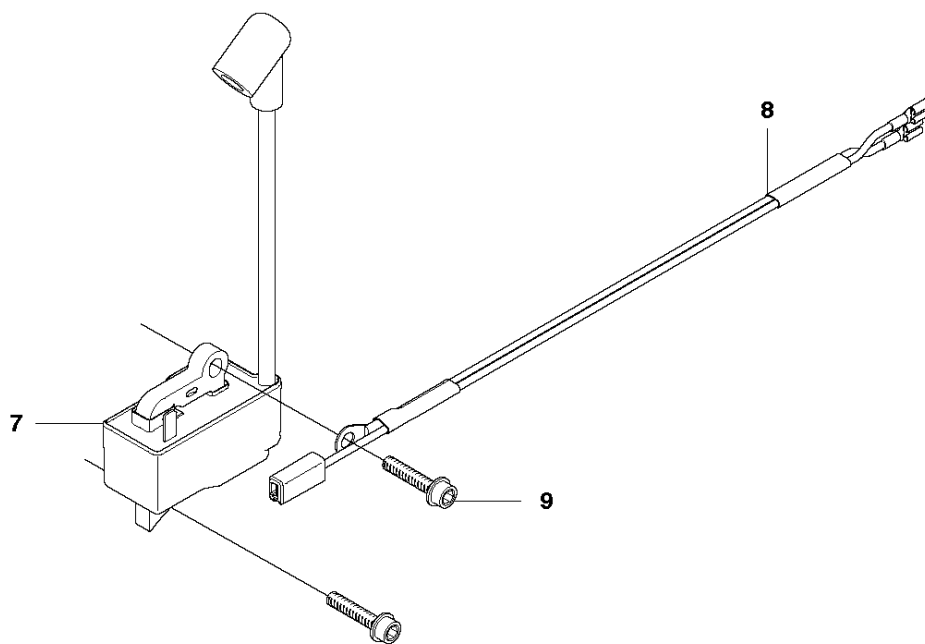

E 450, 450e
IGNITION SYSTEM

IGNITION SYSTEM

450, from 2011-09 -

Ref	Part No	Description	Remark	QTY	KIT
1	544 11 18-01	FLYWHEEL ASSY		1	
2	537 24 56-01	STARTER PAWL		2	1
3	501 81 99-03	SCREW		2	1
4	503 23 00-42	WASHER		2	1
5	529 27 11-01	SPRING		2	1
6	503 22 04-01	NUT		1	
7	573 93 57-01	IGNITION MODULE		1	
8	510 10 15-01	WIRING ASSY		1	
9	503 20 02-20	SCREW IHSCFM		2