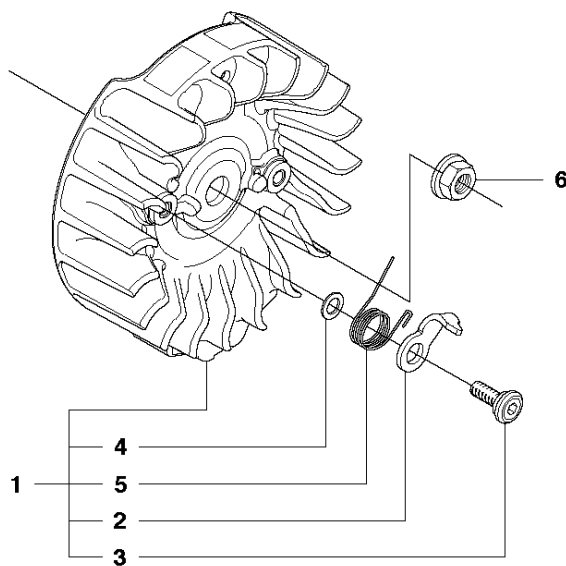

E 450, 450e
IGNITION SYSTEM

IGNITION SYSTEM

450, from 2011-09 -

Ref	Part No	Description	Remark	QTY	KIT
1	544 11 18-01	FLYWHEEL ASSY		1	
2	537 24 56-01	STARTER PAWL		2	1
3	501 81 99-03	SCREW		2	1
4	503 23 00-42	WASHER		2	1
5	529 27 11-01	SPRING		2	1
6	503 22 04-01	NUT		1	
7	573 93 57-01	IGNITION MODULE		1	
8	510 10 15-01	WIRING ASSY		1	
9	503 20 02-20	SCREW IHSCFM		2