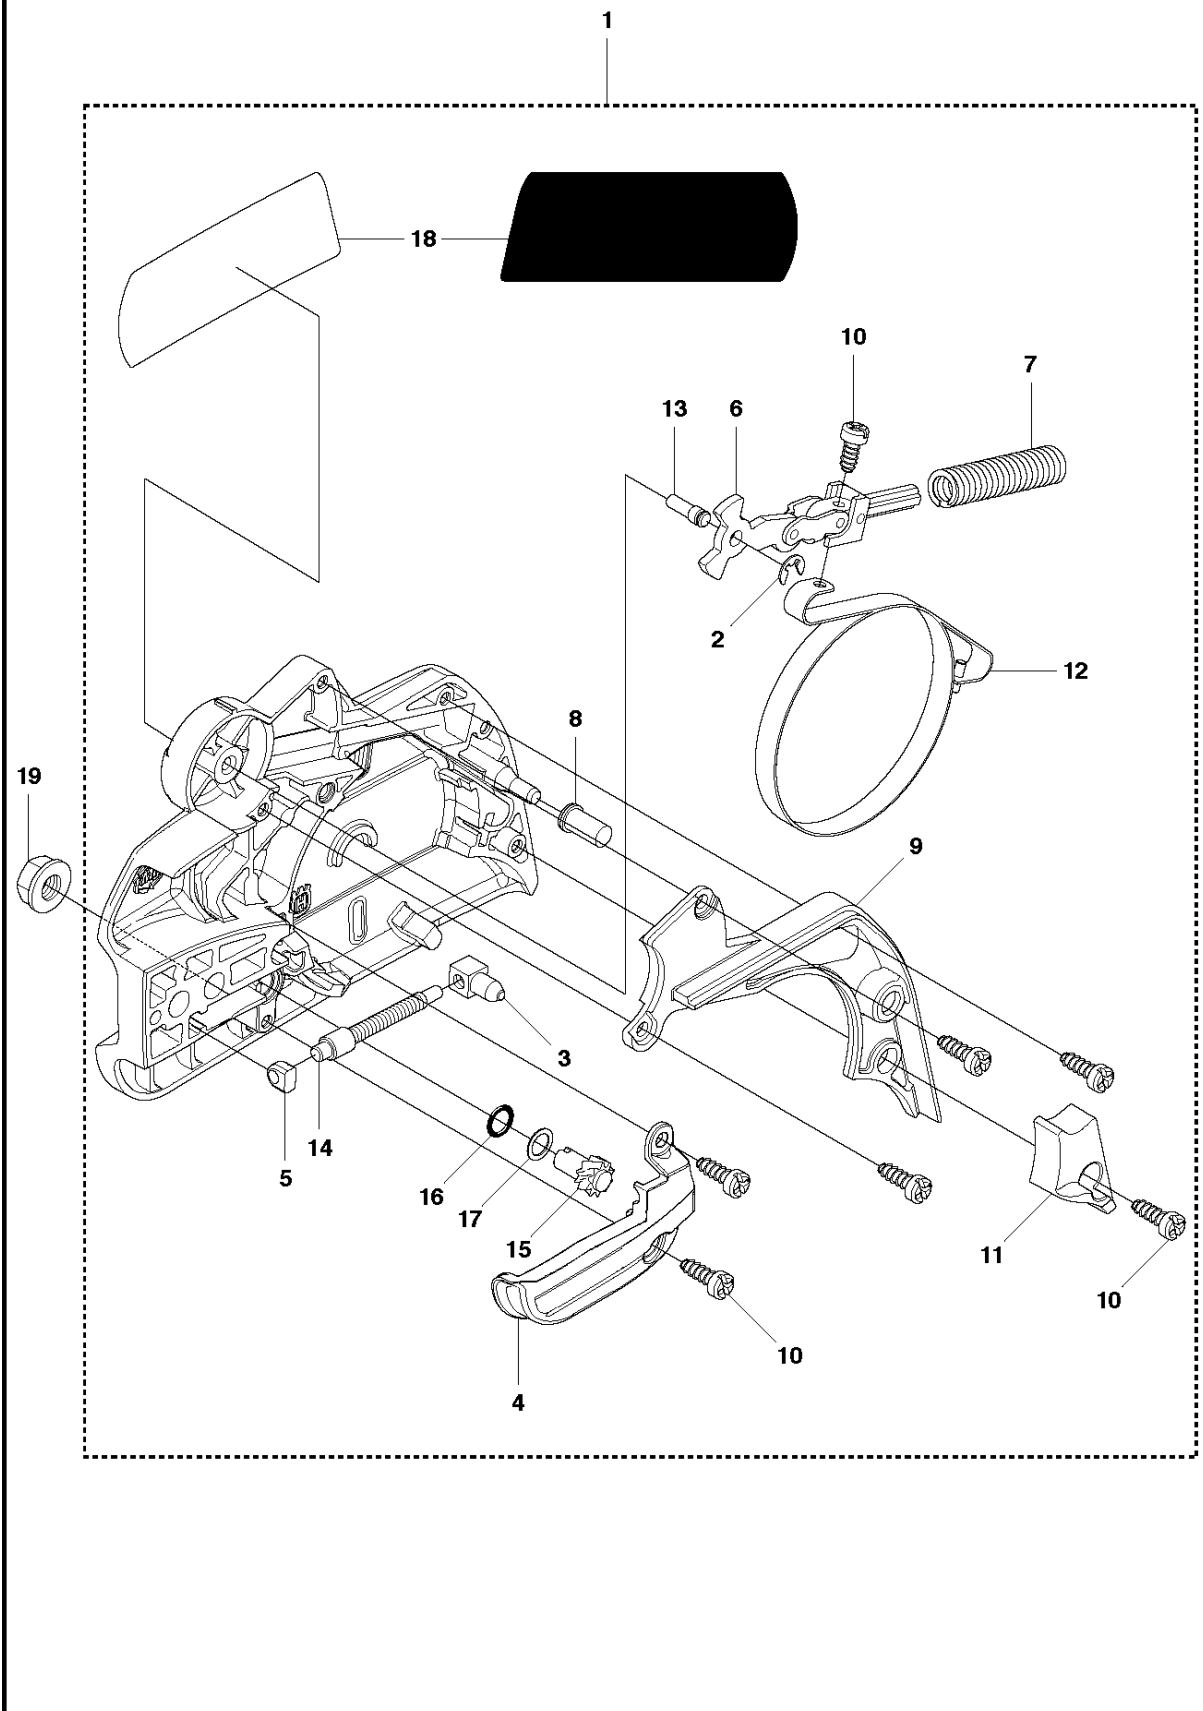

A2 450
CHAIN BRAKE & CLUTCH COVER

CHAIN BRAKE & CLUTCH COVER

450, from 2011-09 -

Ref	Part No	Description	Remark	QTY	KIT
1	544 09 79-01	CLUTCH COVER ASSY		1	
2	735 31 08-20	E-CLIP		1	1
3	537 28 66-01	PAWL		1	1
4	540 06 33-01	CHAIN GUIDE		1	1
5	537 01 74-01	BEARING SLEEVE		1	1
6	503 89 08-02	KNEE JOINT ASSY		1	1
7	503 46 59-01	BRAKE SPRING		1	1
8	503 85 52-01	GUIDE BUSHING		1	1
9	544 08 29-01	COVER LID		1	1
10	503 21 70-10	SCREW CCRPANT		7	1
11	544 08 30-01	WEAR PROTECTION		1	1
12	537 04 30-01	BRAKE BAND ASSY		1	1
13	503 89 29-01	PIN KNEE-JOINT		1	1
14	537 39 70-01	WORM SCREW		1	1
15	537 07 94-02	WORM WHEEL		1	1
16	740 48 07-02	O-RING		1	1
17	503 23 00-63	WASHER		1	1
18	544 37 68-01	LABEL		1	1
19	503 22 00-01	HEXAGON NUT		1