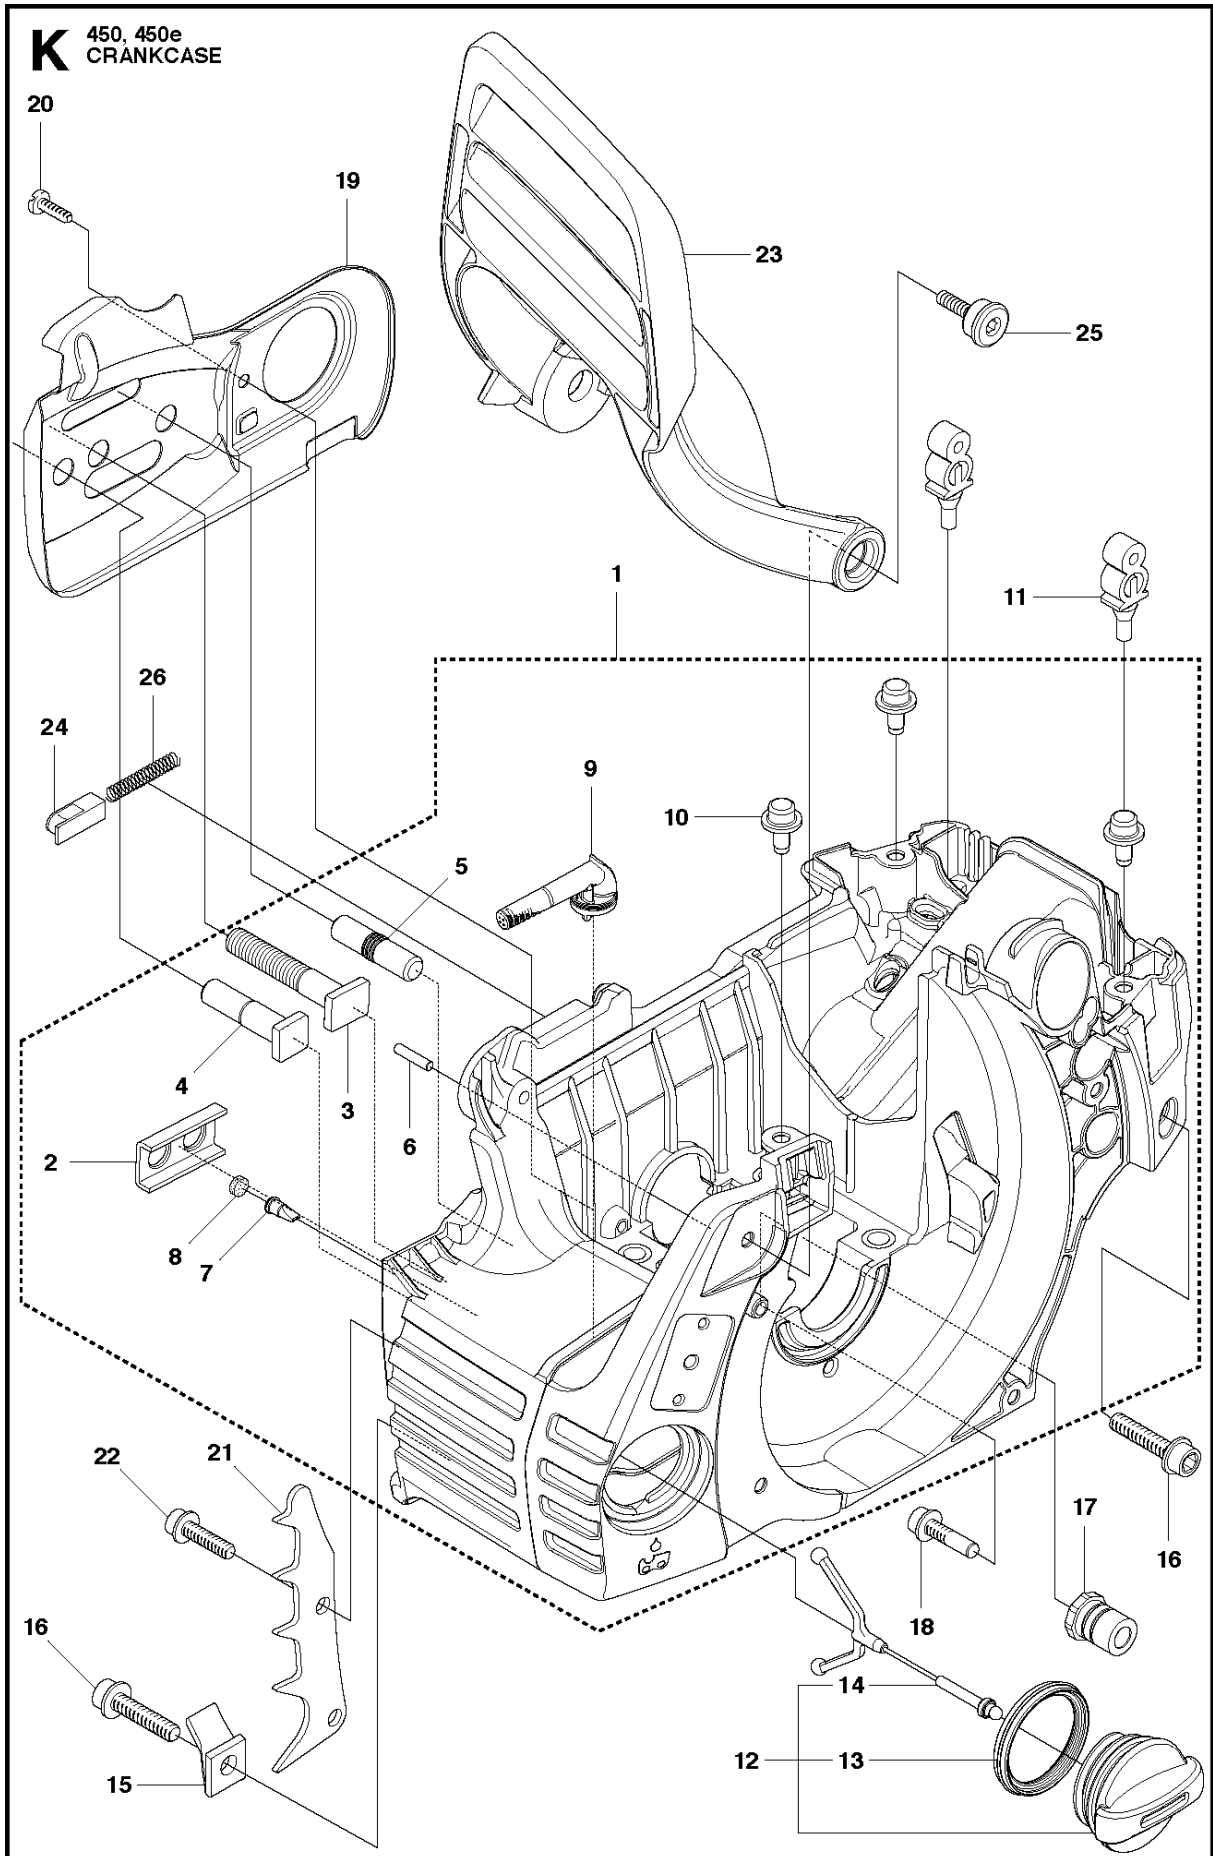

CRANKCASE

450, from 2011-09 -

Ref	Part No	Description	Remark	QTY	KIT
1	537 43 82-01	CRANKCASE		1	
2	503 87 58-02	STIFFENING PLATE		1	1
3	503 87 54-02	BAR BOLT		1	1
4	537 33 46-01	BAR BOLT		1	1
5	544 03 64-01	BAR BOLT		1	1
6	503 24 09-05	NEEDLE ROLLER		1	1
7	530 02 61-19	CHECK VALVE		1	1
8	537 40 35-01	FILTER		1	1
9	544 08 33-01	OIL SCREEN		1	1
10	544 33 16-01	GUIDE PIN		3	1
11	503 86 93-01	CARBURETTOR		2	
12	544 11 12-01	TANK CAP ASSY		1	
13	537 21 50-01	SEALING		1	12
14	503 57 89-01	HOLDER		1	12
15	503 88 63-01	PIN		1	
16	503 21 88-76	SCREW IHSCT		2	
17	501 00 76-01	LATERAL SUPPORT		2	
18	503 21 51-03	SCREW IHSCT		1	
19	544 09 40-01	CHAIN GUIDE PLATE		1	
20	503 21 70-10	SCREW CCRPANT		1	
21	503 90 59-01	SPIKE		1	
22	503 21 75-20	SCREW IHSCT		2	
23	544 08 26-01	HAND GUARD		1	
24	503 89 24-01	LOCK		1	
25	503 89 30-01	SCREW		2	
26	503 43 65-01	POSITION SPRING		1