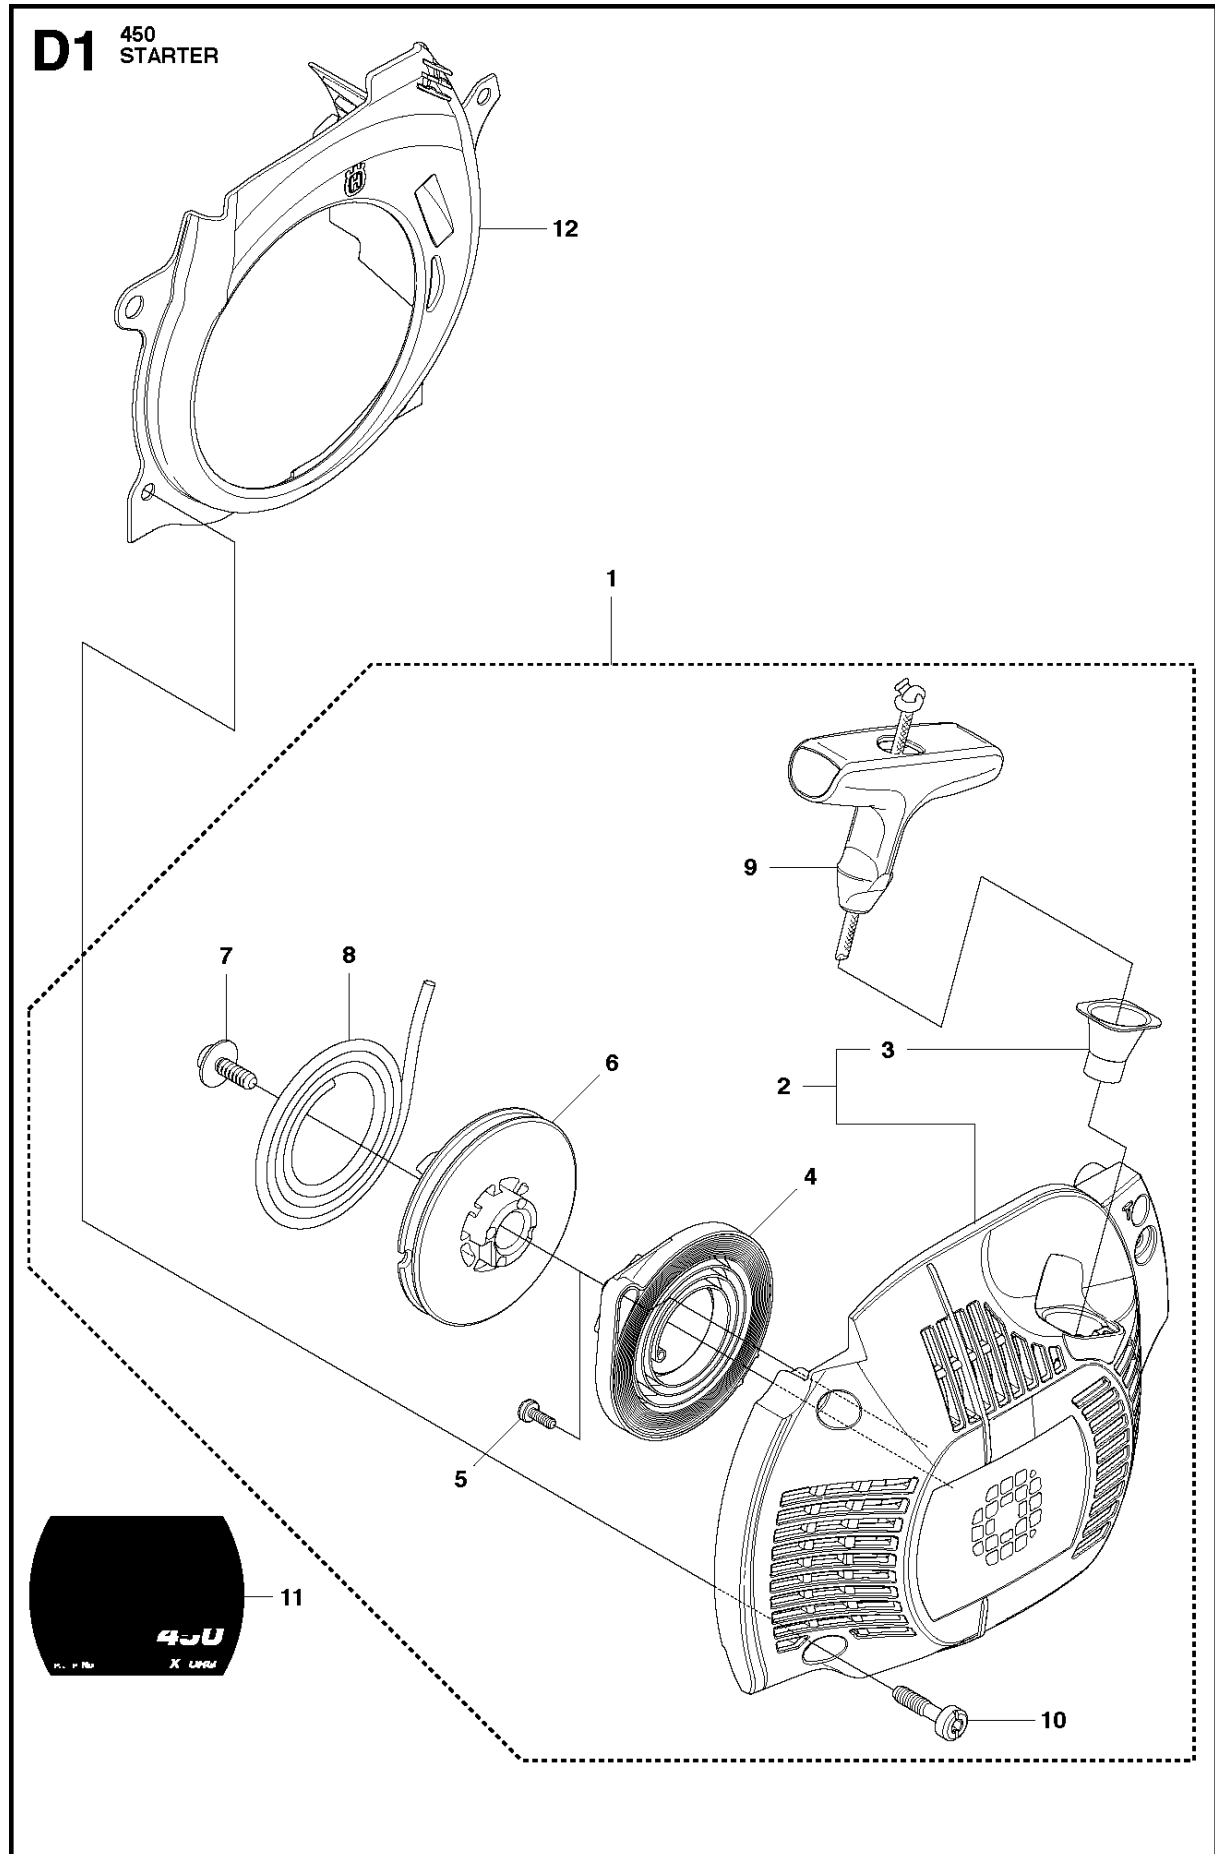

STARTER

450, from 2011-09 -

Ref	Part No	Description	Remark	QTY	KIT
1	544 07 16-02	STARTER ASSY		1	
2	544 07 15-01	STARTER HOUSING		1	1
3	537 28 32-01	REINFORCEMENT SLEEVE		1	1, 2
4	540 05 75-02	SPRING CASSETTE ASSY		1	1
5	503 21 28-10	SCREW CCRPANT		2	1
6	537 09 25-02	STARTER PULLEY		1	1
7	503 21 77-16	SCREW IHST		1	1
8	505 30 51-25	STARTER CORD		1	1
9	537 23 25-01	STARTER HANDLE		1	1
10	503 21 73-21	SCREW		4	1
11	544 37 70-02	LABEL		1	
12	544 08 15-01	COOLING AIR CONDUCTER		1