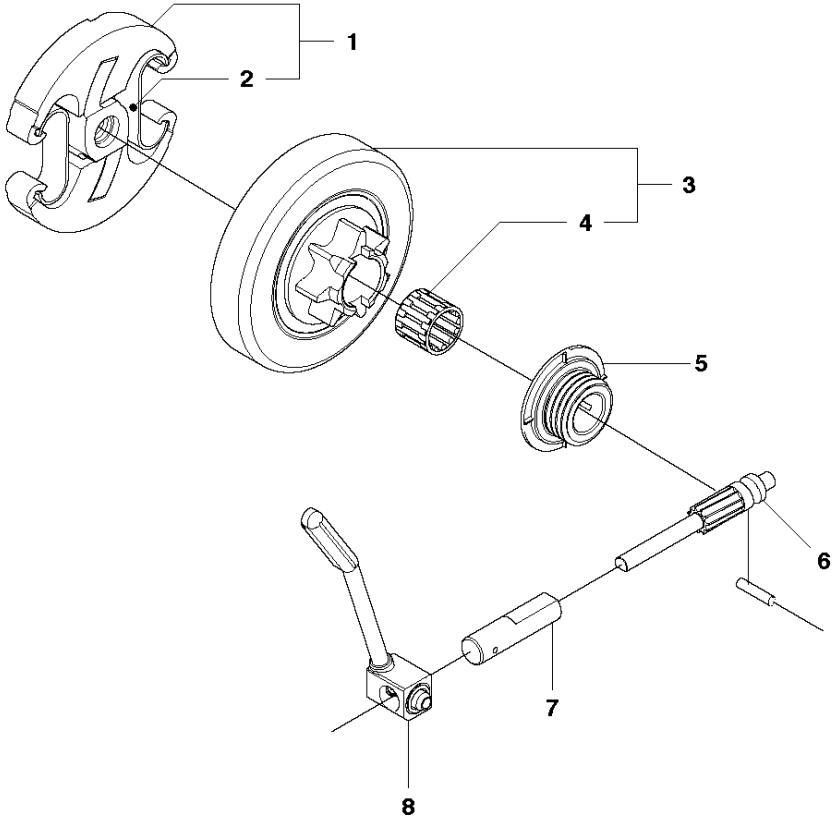

A2 450
CHAIN BRAKE & CLUTCH COVER

CHAIN BRAKE & CLUTCH COVER

450, from 2011-09 -

Ref	Part No	Description	Remark	QTY	KIT
1	544 09 79-01	CLUTCH COVER ASSY		1	
2	735 31 08-20	E-CLIP		1	1
3	537 28 66-01	PAWL		1	1
4	540 06 33-01	CHAIN GUIDE		1	1
5	537 01 74-01	BEARING SLEEVE		1	1
6	503 89 08-02	KNEE JOINT ASSY		1	1
7	503 46 59-01	BRAKE SPRING		1	1
8	503 85 52-01	GUIDE BUSHING		1	1
9	544 08 29-01	COVER LID		1	1
10	503 21 70-10	SCREW CCRPANT		7	1
11	544 08 30-01	WEAR PROTECTION		1	1
12	537 04 30-01	BRAKE BAND ASSY		1	1
13	503 89 29-01	PIN KNEE-JOINT		1	1
14	537 39 70-01	WORM SCREW		1	1
15	537 07 94-02	WORM WHEEL		1	1
16	740 48 07-02	O-RING		1	1
17	503 23 00-63	WASHER		1	1
18	544 37 68-01	LABEL		1	1
19	503 22 00-01	HEXAGON NUT		1	

B 450, 450e
CLUTCH & OIL PUMP

CLUTCH & OIL PUMP

450, from 2011-09 -

Ref	Part No	Description	Remark	QTY	KIT
1	537 11 05-03	CLUTCH ASSY		1	
2	537 35 91-01	CLUTCH SPRING		2	1
3	578 09 79-01	CLUTCH DRUM		1	
4	503 25 52-01	NEEDLE BEARING		1	3
5	503 93 18-01	PUMP PINION		1	
6	540 05 79-01	PUMP PISTON		1	
7	537 15 48-01	PUMP CYLINDER		1	
8	544 08 42-01	OIL HOSE		1	