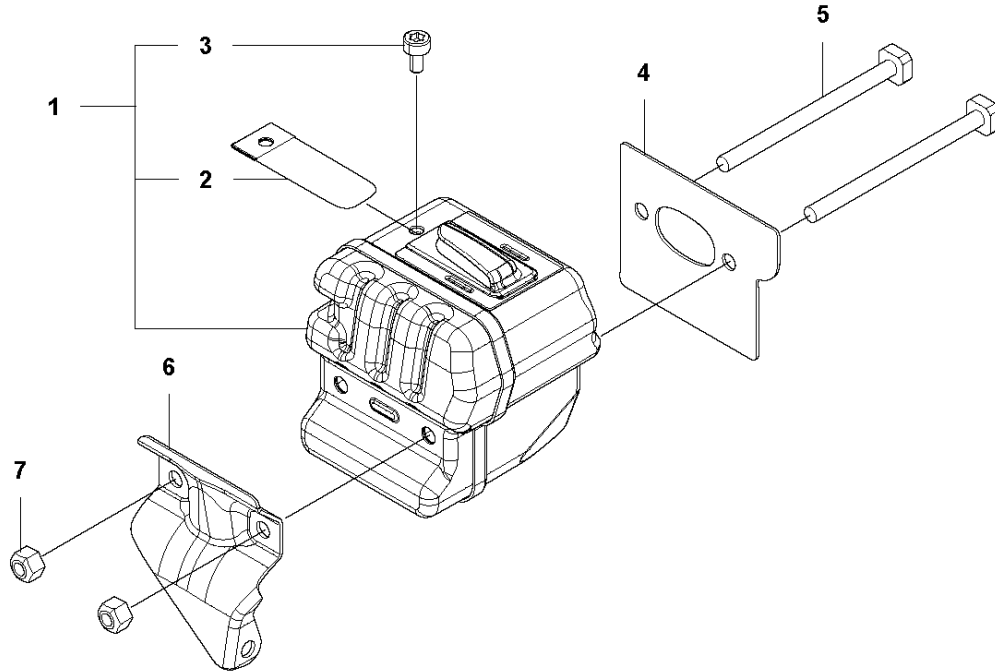

F 543XP, 543XPG
MUFFLER

FOR US/CAN ONLY