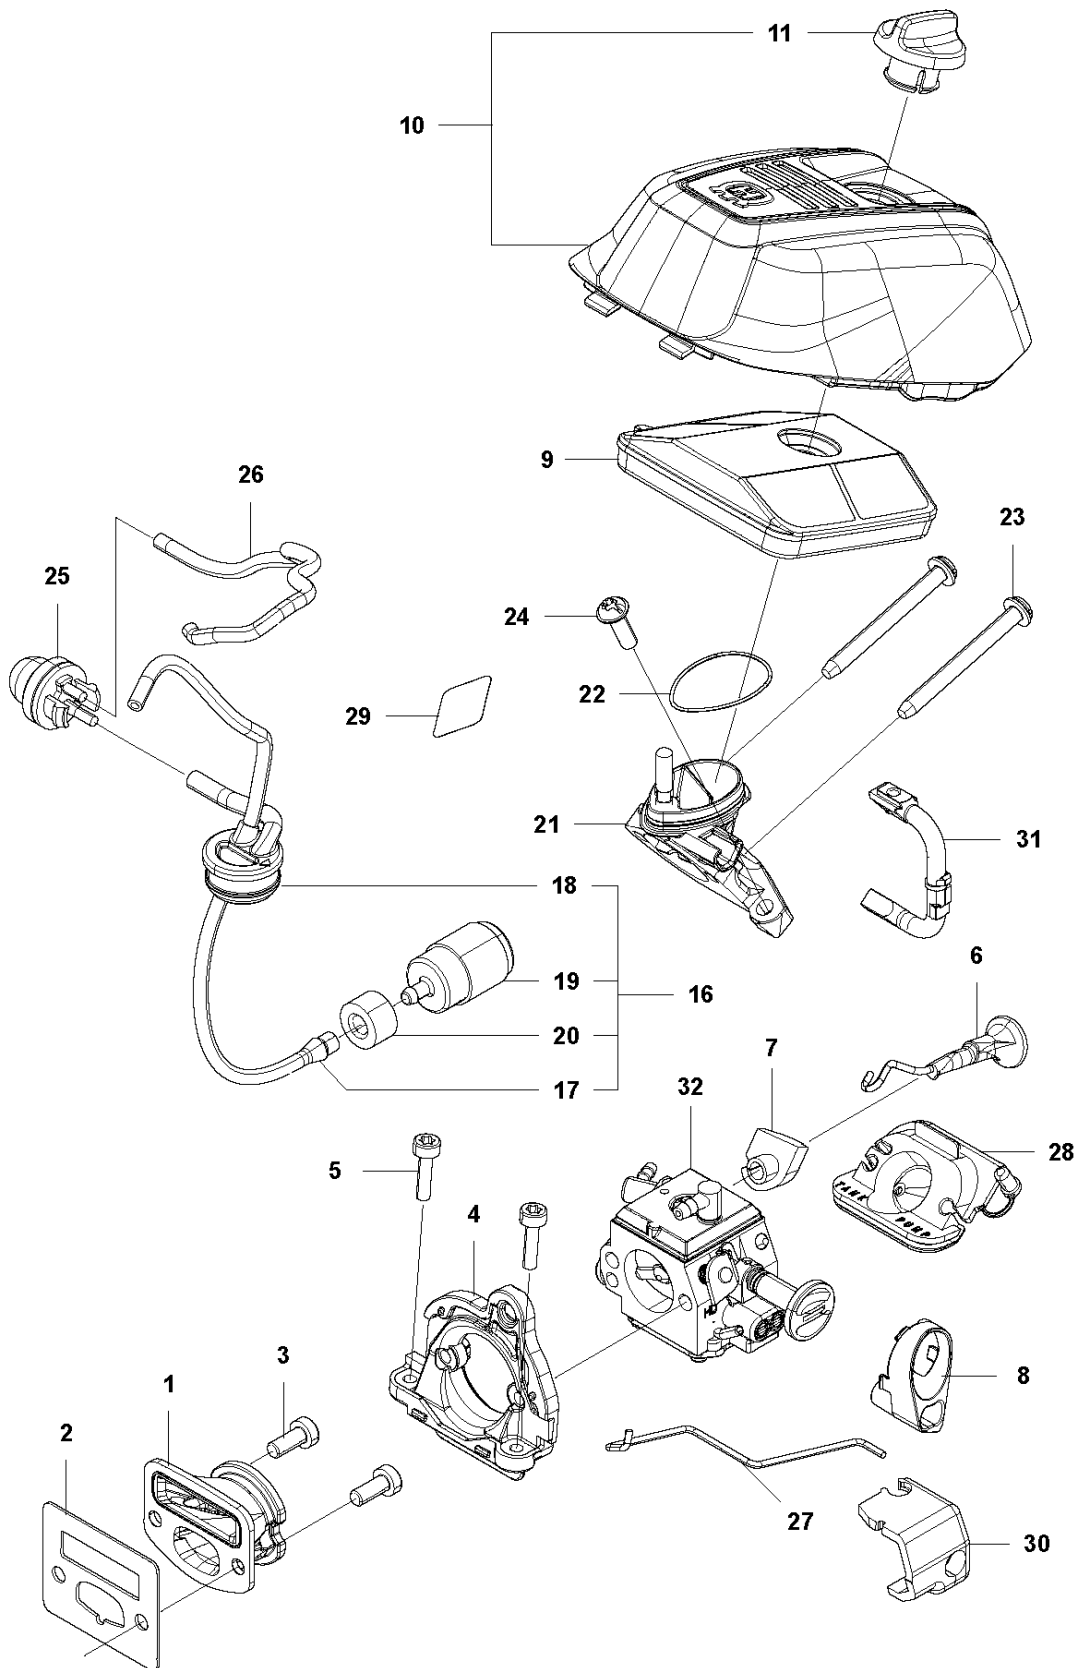

G 543XP, 543XPG
CARBURETOR & AIR FILTER

CARBURETOR & AIR FILTER

543 XPG

Ref	Part No	Description	Remark	QTY	KIT
1	576 98 01-01	PIPE ASSY		1	
2	579 18 71-01	GASKET		1	
3	522 63 85-01	BOLT	M5x12-T27	2	
4	579 18 10-01	FLANGE		1	
5	506 74 57-01	BOLT	M4x16-T27	2	
6	577 43 32-01	ROD		1	
7	577 43 33-01	GROMMET		1	
8	582 33 92-01	GROMMET	For EU/US only	1	
8	501 30 51-01	GROMMET	For JAPAN only	1	
9	513 79 46-01	AIR FILTER	s/n up to – 20171915387	1	
9	588 84 91-01	AIR FILTER ASSY	s/n from 20172200001	1	
10	577 43 35-01	AIR FILTER COVER		1	
11	577 43 37-01	KNOB		1	10
16	588 41 23-02	FUEL HOSE ASSY	For EU/JAPAN only	1	
16	579 20 40-02	FUEL HOSE ASSY	For US/CAN only	1	
17	595 52 69-16	FUEL HOSE	For EU/JAPAN only	1	16
17	579 51 84-01	FUEL HOSE	For US/CAN only	1	16
18	578 77 81-02	GROMMET		1	16
19	506 74 26-01	FILTER		1	16
20	513 75 08-01	COLLAR		1	
21	576 98 07-01	MANIFOLD	s/n up to – 20171915387	1	
21	588 81 79-01	MANIFOLD	s/n from 20172200001	1	
22	581 35 62-01	SEAL	s/n up to – 20171915387	1	
22	588 84 88-01	O-RING	s/n from 20172200001	1	
23	580 37 01-01	BOLT		2	
24	579 19 13-01	SCREW		1	
25	513 78 93-01	PUMP		1	
26	595 52 69-11	FUEL HOSE		1	
27	576 98 06-01	THROTTLE ROD		1	
28	512 46 31-01	GROMMET		1	
29	580 69 55-01	DECAL		1	
30	584 98 25-01	GROMMET		1	
31	588 90 31-01	PIPE	s/n from 20172200001	1	
32	590 41 34-01	CARBURETTOR	s/n from 20172200001, For EU/US only	1	
32	580 79 84-01	CARBURETTOR	s/n up to – 20171915387, for EU/US only	1	
32	588 84 89-01	CARBURETTOR	For JAPAN only	1