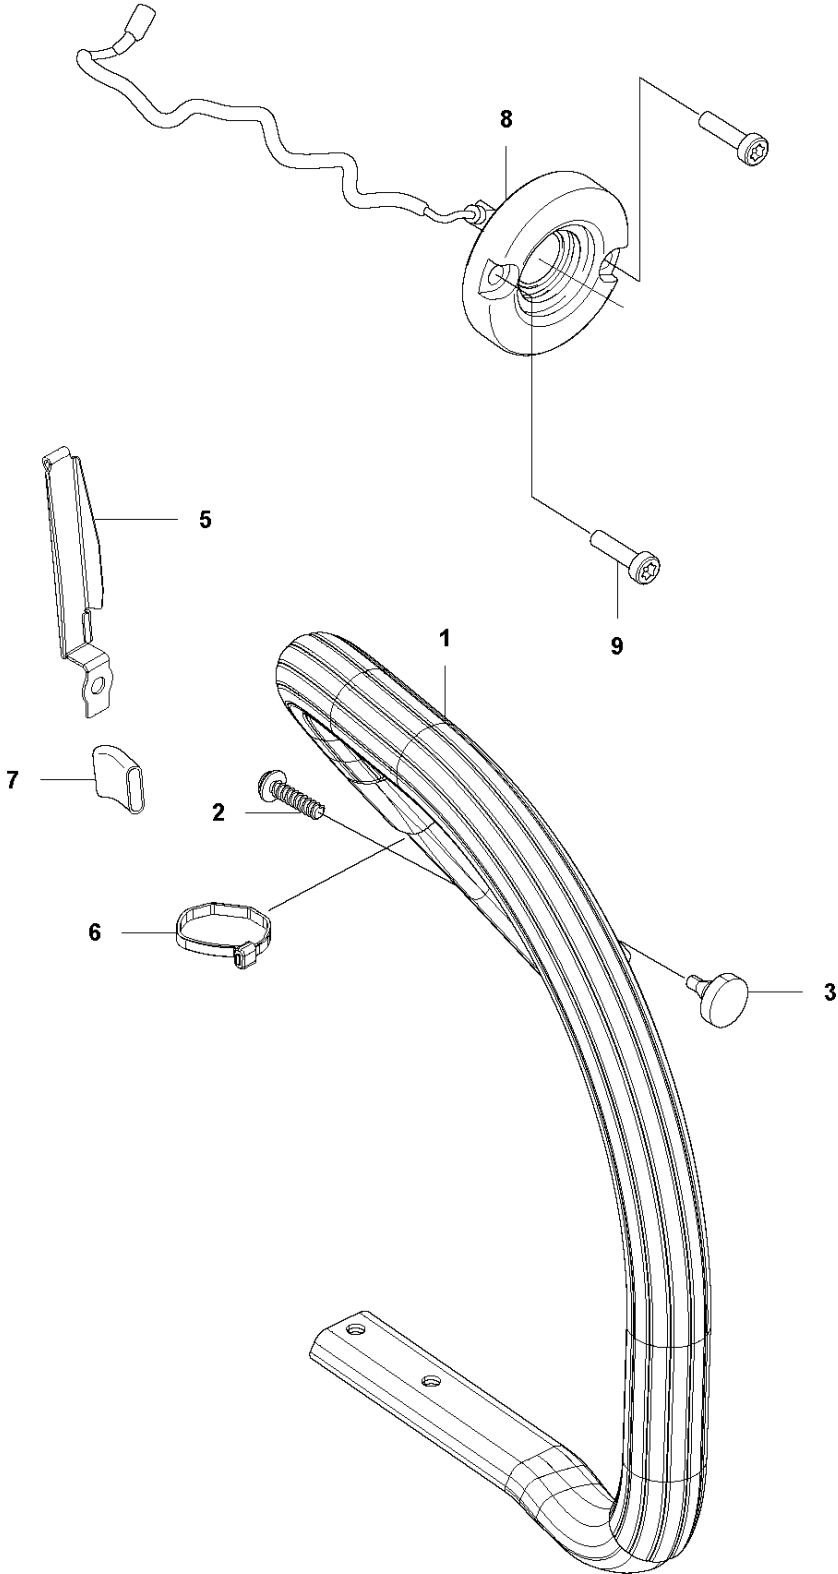

K2 543XPG
HEATED HANDLES

HANDLES HEATED

543 XPG

Ref	Part No	Description	Remark	QTY KIT
1	577 43 61-02	FRONT HANDLE ASSY		1
2	521 51 80-01	SCREW		4
3	513 74 96-01	HELPER(P)		1
5	512 41 16-01	PLATE		1
6	506 61 05-01	BAND		1
7	512 41 20-01	TUBE		1
8	512 41 27-01	COIL		1
9	506 74 57-01	BOLT	M4x16-T27	2