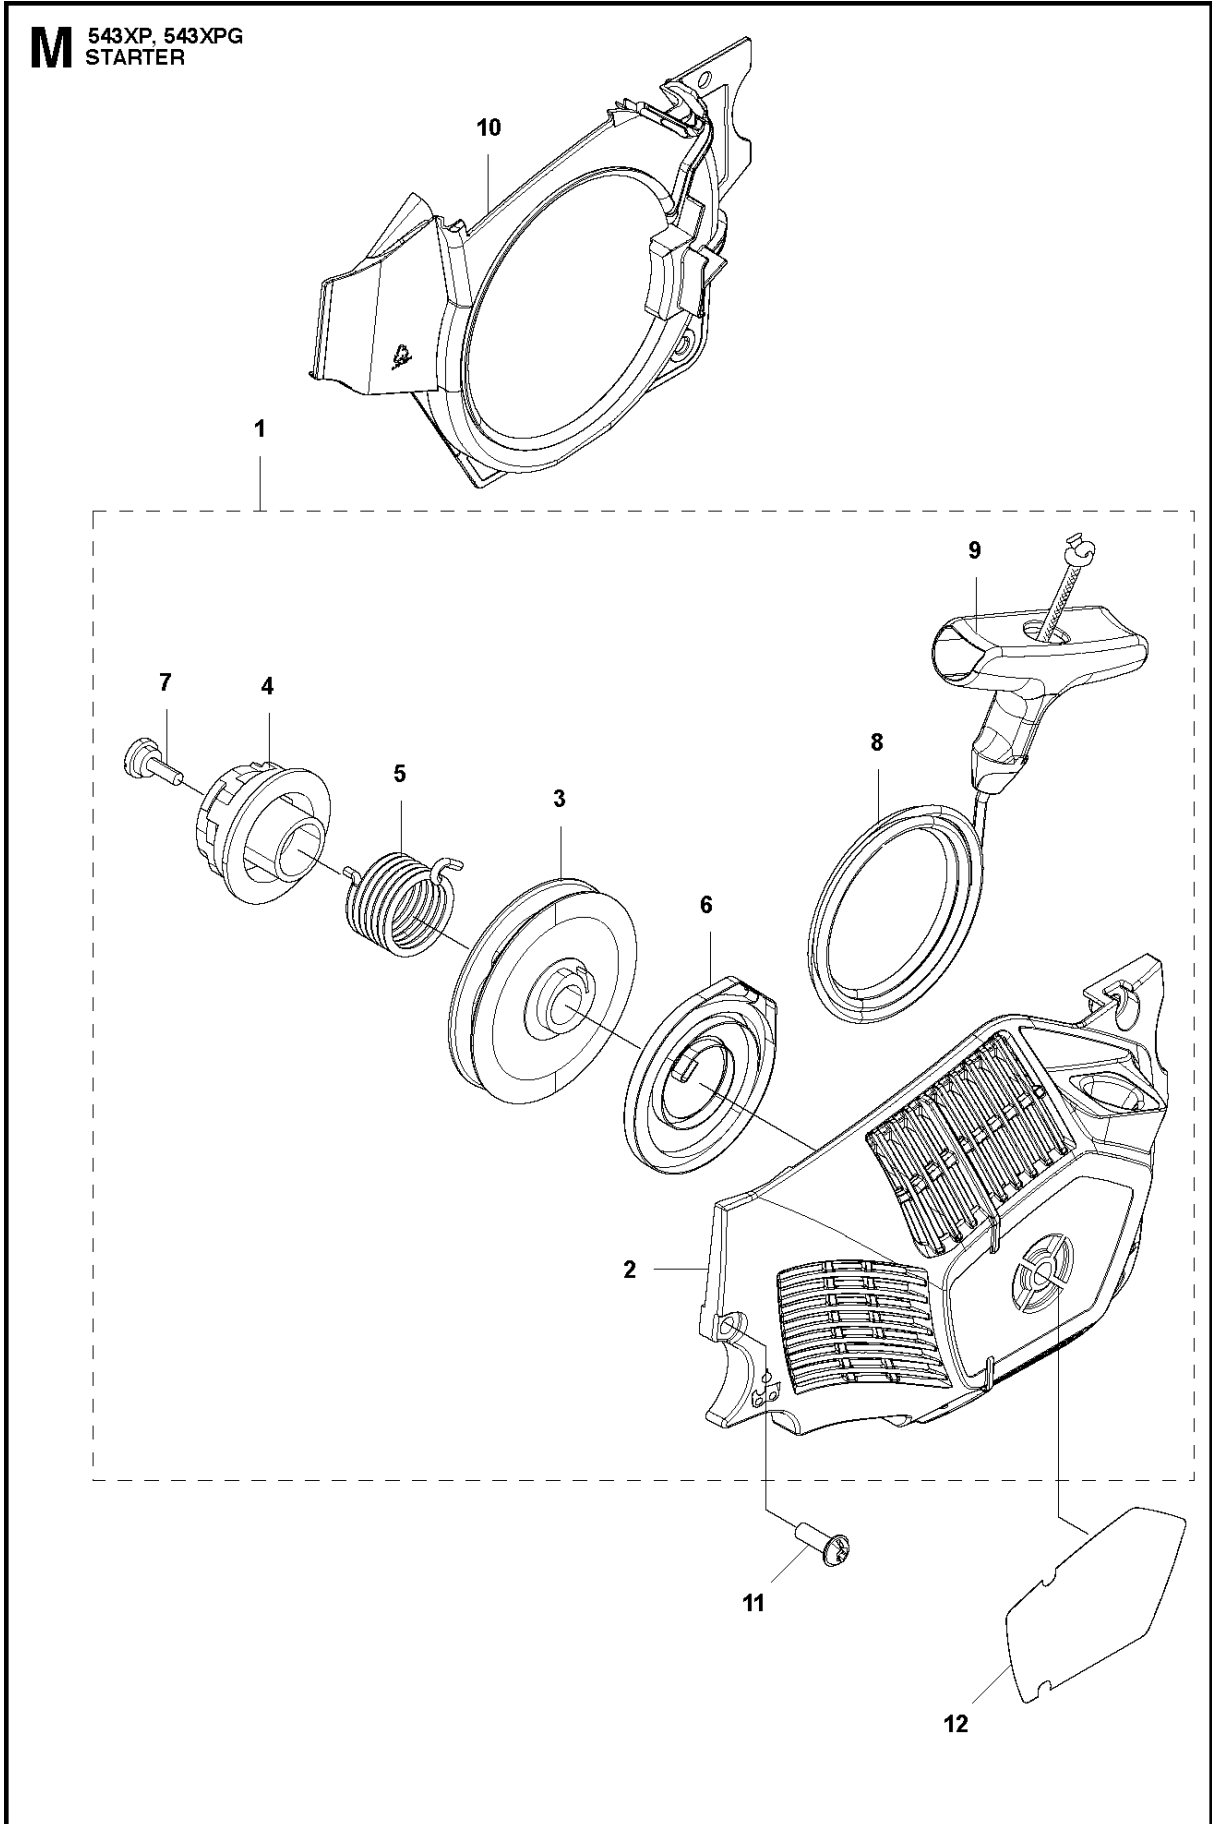

M 543XP, 543XPG
STARTER

STARTER

543 XPG

Ref	Part No	Description	Remark	QTY	KIT
1	577 43 41-01	STARTER ASSY	s/n up to – 20171915387	1	
1	586 69 31-02	STARTER ASSY	s/n from 20172200001	1	
2	577 43 44-01	CASE	s/n up to – 20171915387	1	1
2	586 69 32-02	STARTER HOUSING	s/n from 20172200001	1	1
3	527 75 60-01	REEL	s/n up to – 20171915387	1	1
3	586 69 35-01	REEL	s/n from 20172200001	1	1
4	576 98 56-01	STARTER PULLEY		1	1
5	527 75 62-01	SPRING		1	1
6	576 38 33-01	SPRING CASSETTE ASSY		1	1
7	515 36 71-01	SCREW		1	1
8	527 75 61-01	ROPE		1	1
9	537 23 25-01	STARTER HANDLE		1	1
10	576 98 59-01	AIR BAFFLE	s/n up to – 20171915387	1	
10	586 68 90-01	AIR CONDUCTOR	s/n from 20172200001	1	
11	579 19 13-01	SCREW	M5x14-T27	3	
12	579 52 87-01	DECAL	543XPG	1