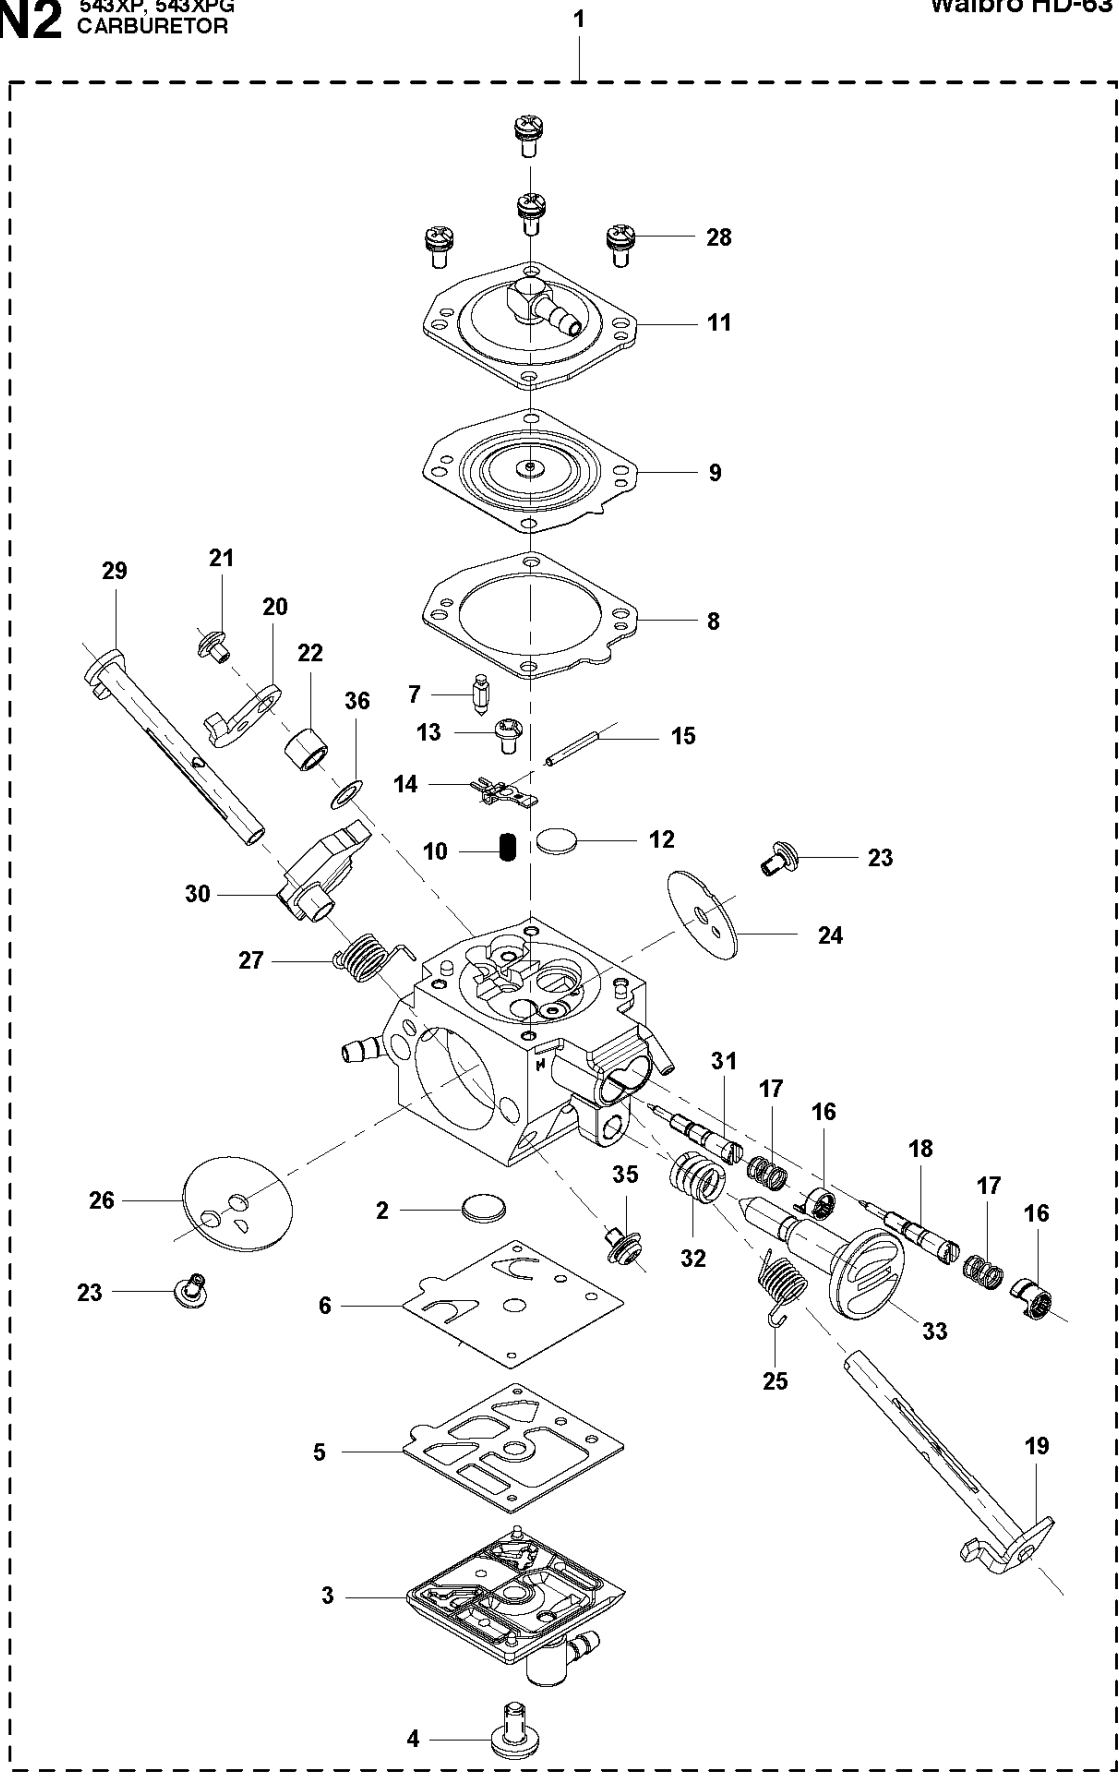

N2 543XP, 543XPG
CARBURETOR

Walbro HD-63

CARBURETOR DETAILS

543 XPG

Ref	Part No	Description	Remark	QTY KIT	
1	580 79 84-01	CARBURETTOR	s/n up to – 20171915387 (HD–54B EU, US)	1	
1	590 41 34-01	CARBURETTOR	s/n from 20172200001 (HD–63 EU, US)	1	
2	520 95 70-01	SCREEN		1	1
3	579 49 21-01	COVER		1	1
4	513 30 13-01	SCREW		1	1
5	514 24 27-01	GASKET		1	1
6	585 39 98-01	DIAPHRAGM PUMP		1	1
7	521 08 54-01	VALVE.INLET		1	1
8	514 24 28-01	GASKET		1	1
9	579 49 22-01	DIAPHRAGM		1	1
10	516 98 00-01	SPRING		1	1
11	501 40 57-01	COVER		1	1
12	516 34 29-01	PLUG		1	1
13	520 97 73-01	SCREW		1	1
14	514 24 29-01	LEVER		1	1
15	520 97 74-01	PIN		1	1
16	578 91 30-01	CAP		2	1
17	578 91 28-01	SPRING		2	1
18	580 24 21-01	NEEDLE		1	1
19	579 49 25-01	SHAFT ASSY		1	1
20	579 49 26-01	LEVER		1	1
21	520 75 98-01	SCREW		1	1
22	579 49 27-01	SPACER		1	1
23	579 49 28-01	SCREW		2	1
24	579 49 29-01	VALVE		1	1
25	579 49 30-01	SPRING		1	1
26	579 49 31-01	VALVE		1	1
27	581 29 80-01	SPRING		1	1
28	520 97 88-01	SCREW ASSY		4	1
29	581 29 81-01	SHAFT ASSY		1	1
30	581 29 82-01	LEVER		1	1
31	580 24 26-01	NEEDLE HIGH SPEED		1	1
32	521 06 63-01	SPRING		1	1
33	513 79 28-01	SCREW		1	1
35	581 29 83-01	SCREW		1	1
36	506 74 61-01	WASHER		1	1