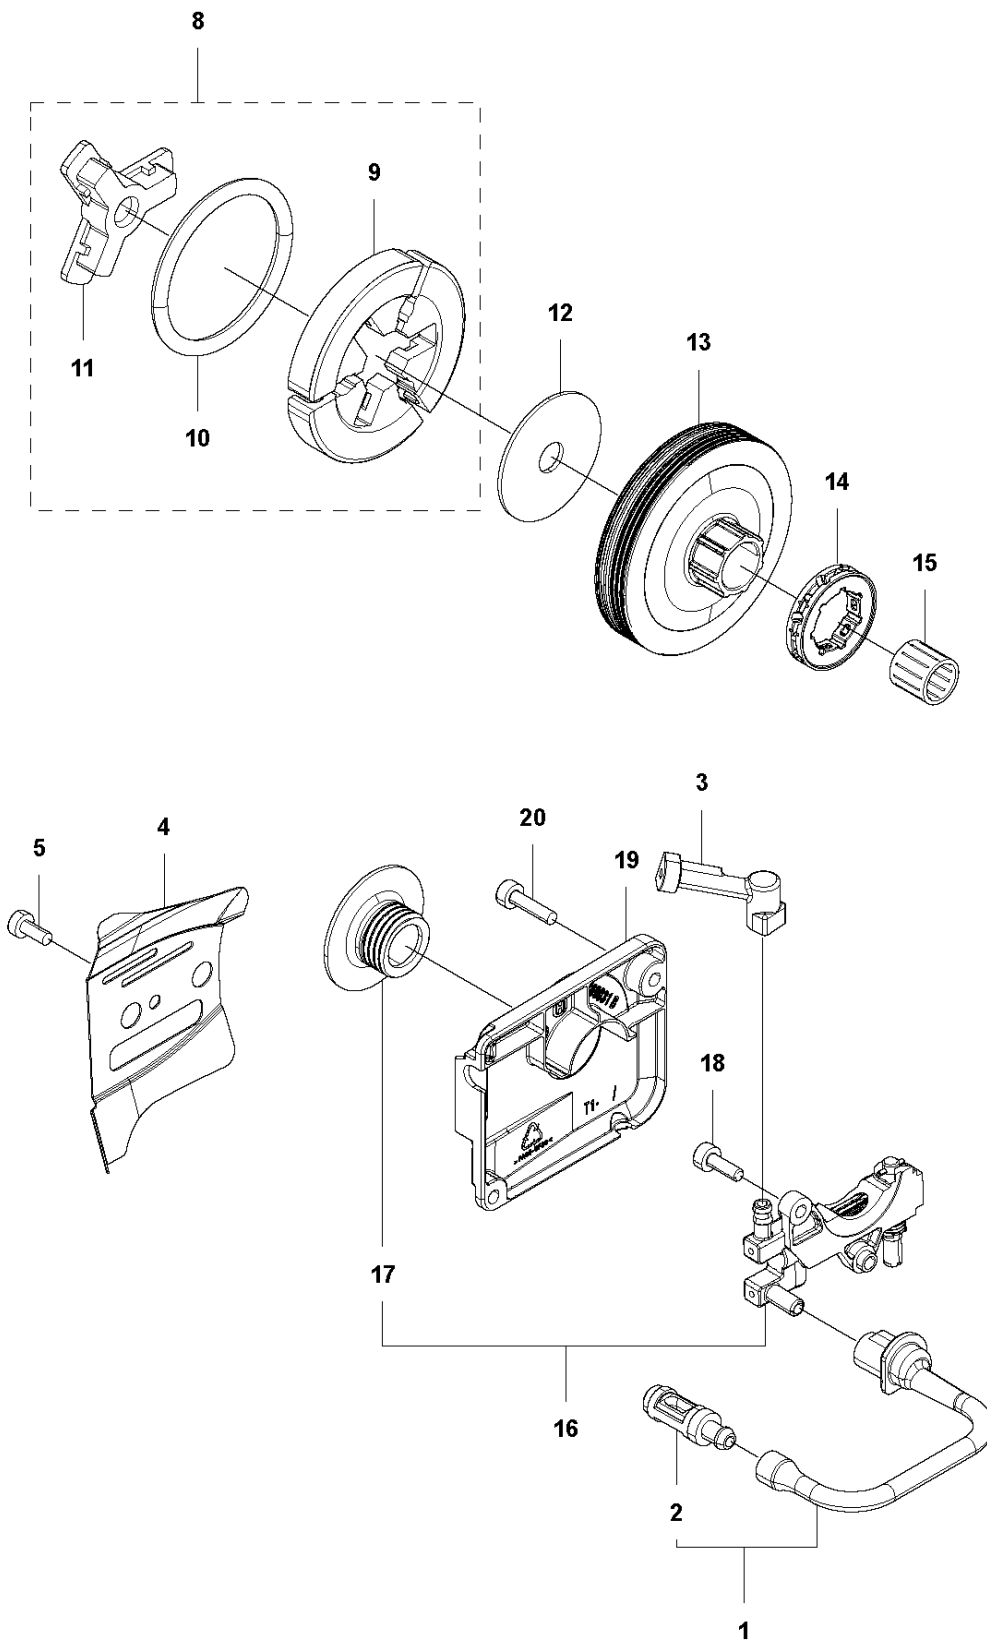

SPARE PARTS LIST

CHAIN SAWS

543 XPG

A 543XP, 543XPG
CHAIN BRAKE & CLUTCH COVER

CHAIN BRAKE & CLUTCH COVER

543 XPG

Ref	Part No	Description	Remark	QTY	KIT
1	577 43 38-01	CLUTCH COVER ASSY		1	
2	577 43 39-01	CLUTCH COVER		1	1
3	513 63 77-01	SCREW		1	1
4	513 70 14-01	NUT		1	1
5	513 63 79-01	GEAR		1	1
6	576 98 39-01	PLATE		1	1
7	576 98 41-01	SCREW	T4x10-T27	2	1
8	576 98 38-01	COVER LID		1	1
9	576 98 40-01	SCREW	T4x12-T27	2	1
10	576 98 35-01	BRAKE LEVER		1	1
11	577 00 82-01	PEN		1	1
12	579 19 02-01	RING		1	1
13	516 82 56-01	ARM		1	1
14	580 49 08-01	BRAKE BAND		1	1
15	521 07 54-01	ROLLER		1	1
16	516 82 66-01	BRAKE SPRING		1	1
17	513 96 59-01	SPRING		1	1
18	576 98 42-01	WEAR PROTECTION		1	1
19	575 96 08-01	NUT	M8xP1.25	2	
20	577 43 64-01	DECAL		1	
21	581 64 73-02	HAND GUARD		1	
22	576 98 45-01	SPRING		1	
23	576 98 46-01	CATCH		1	
24	576 98 49-01	SPACER		1	
25	576 98 50-01	WEAR PROTECTION		1	
26	529 26 81-01	BOLT	M5x9-T27	1	
27	513 24 94-01	WASHER		1	
28	576 98 52-01	SPACER		1	
29	526 83 45-01	SCREW		1	

B 543XP, 543XPG
CLUTCH & OIL PUMP

CLUTCH & OIL PUMP

543 XPG

Ref	Part No	Description	Remark	QTY KIT	
1	521 57 99-02	OIL PIPE		1	
2	521 58 00-01	FILTER		1	1
3	513 61 88-02	PIPE		1	
4	576 98 53-01	BAR MOUNT PLATE		1	
5	576 98 54-01	SCREW	M4x10-T27	1	
8	585 00 60-01	CLUTCH ASSY		1	
9	514 19 74-01	SHOE		3	8
10	585 00 61-01	CLUTCH SPRING		1	8
11	521 57 94-01	BOSS		1	8
12	513 62 57-01	PLATE		1	
13	513 95 61-01	DRUM	325P	1	
14	514 23 94-01	RIM		1	
15	513 70 12-01	BEARING		1	
16	521 58 65-01	OIL PUMP	325P	1	
17	511 19 45-01	WORM		1	16
18	506 74 57-01	BOLT	M4x16-T27	2	
19	576 98 31-01	PUMP COVER		1	
20	521 51 57-01	BOLT	M4x12-T27	2	

D 543XP, 543XPG
CYLINDER PISTON

CYLINDER PISTON

543 XPG

Ref	Part No	Description	Remark	QTY KIT
1	576 97 70-01	GASKET		1
2	510 90 46-01	BOLT	M5x20-T27/P	4
3	512 48 49-01	PIN		1
5	581 75 59-01	PISTON		1
6	579 02 97-01	PISTON RING		2
7	516 28 30-01	RING		2
8	577 40 50-01	CYLINDER ASSY		1