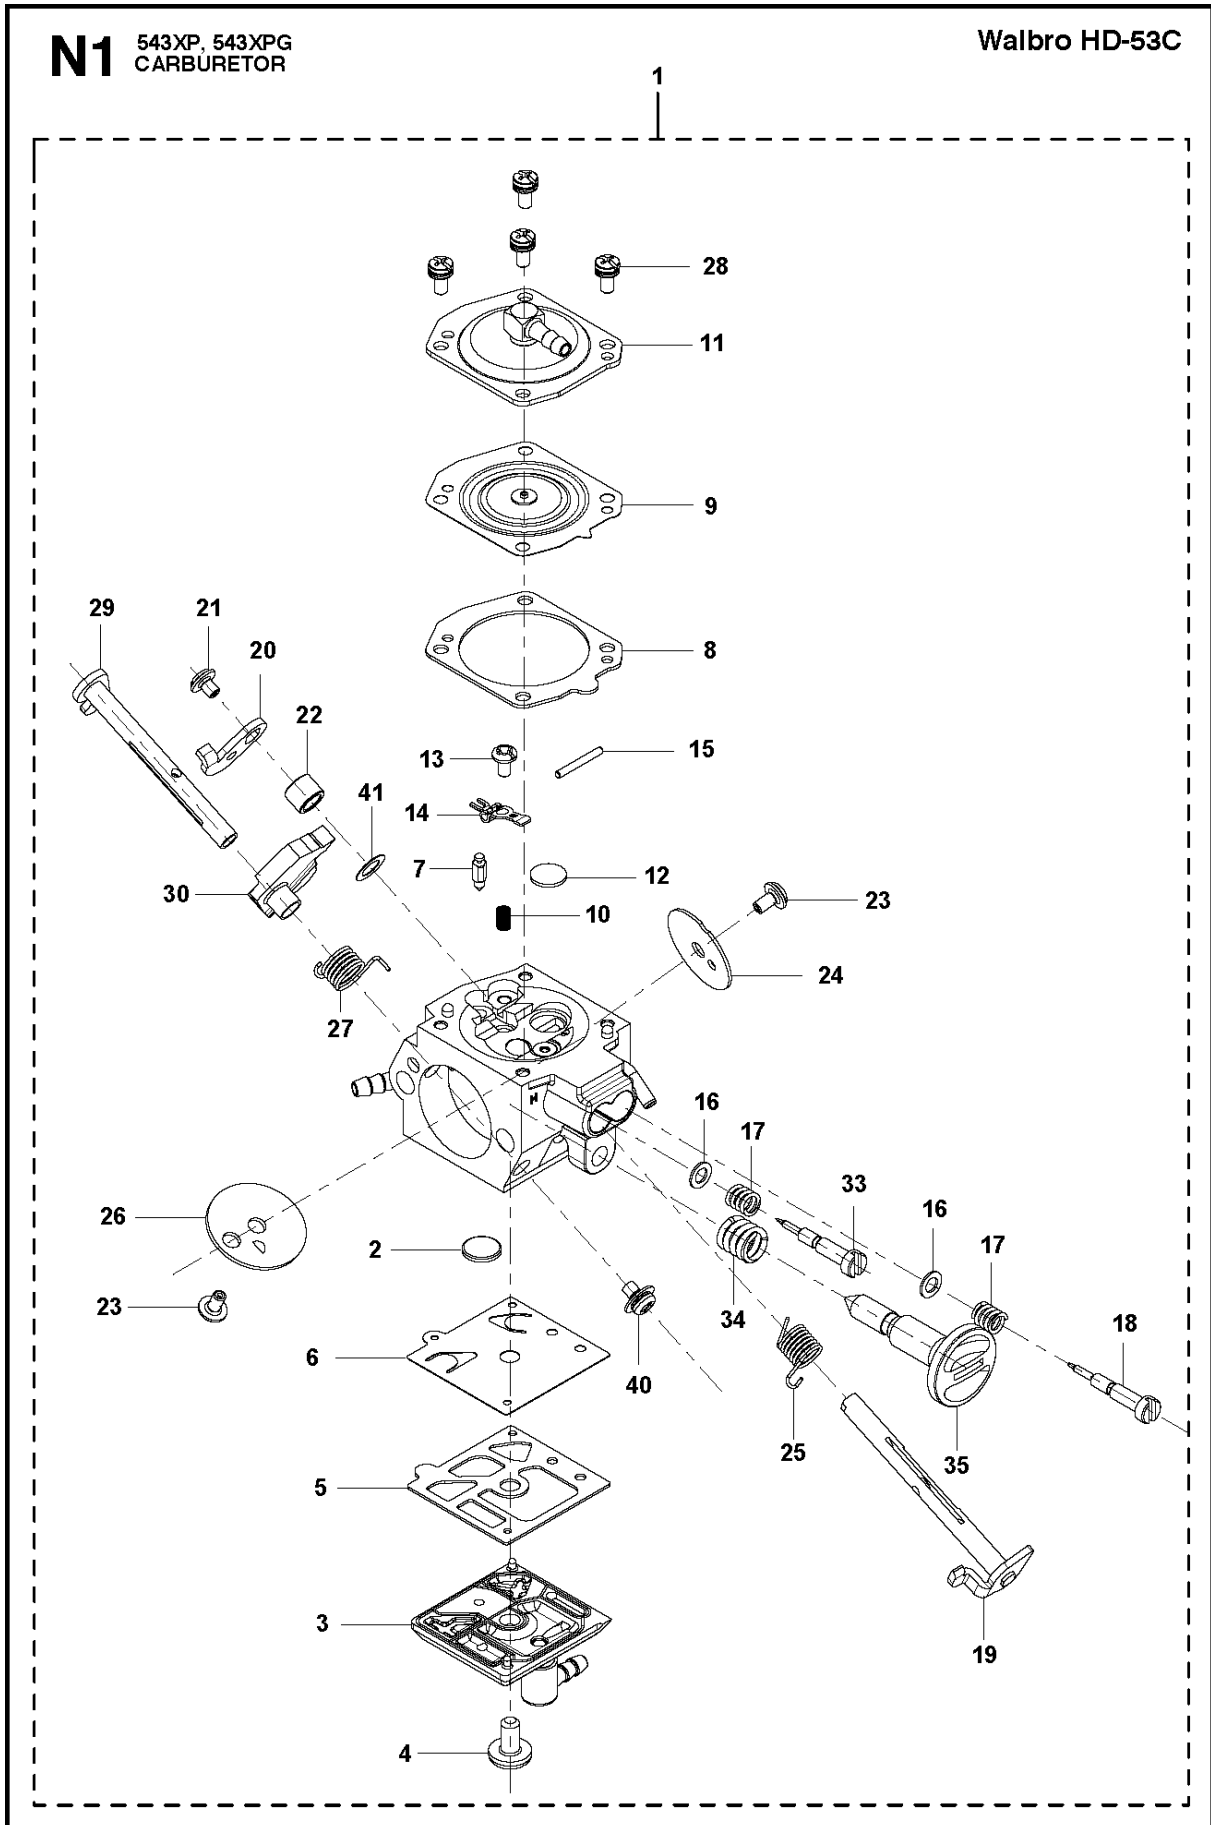

N1 543XP, 543XPG
CARBURETOR

Walbro HD-53C

CARBURETOR DETAILS

543 XPG

Ref	Part No	Description	Remark	QTY KIT	
1	588 84 89-01	CARBURETTOR	JAPAN	1	
2	520 95 70-01	SCREEN		1	1
3	579 49 21-01	COVER		1	1
4	513 30 13-01	SCREW		1	1
5	514 24 27-01	GASKET		1	1
6	514 24 30-01	DIAPHRAGM		1	1
7	521 08 54-01	VALVE.INLET		1	1
8	514 24 28-01	GASKET		1	1
9	579 49 22-01	DIAPHRAGM		1	1
10	516 98 00-01	SPRING		1	1
11	501 40 57-01	COVER		1	1
12	516 34 29-01	PLUG		1	1
13	520 97 73-01	SCREW		1	1
14	514 24 29-01	LEVER		1	1
15	520 97 74-01	PIN		2	1
16	521 57 60-01	WASHER		2	1
17	514 18 82-01	SPRING		1	1
18	579 49 24-01	NEEDLE		1	1
19	579 49 25-01	SHAFT ASSY		1	1
20	579 49 26-01	LEVER		1	1
21	520 75 98-01	SCREW		1	1
22	579 49 27-01	SPACER		1	1
23	579 49 28-01	SCREW		2	1
24	579 49 29-01	VALVE		1	1
25	579 49 30-01	SPRING		1	1
26	579 49 31-01	VALVE		1	1
27	581 29 80-01	SPRING		1	1
28	520 97 88-01	SCREW ASSY		4	1
29	581 29 81-01	SHAFT ASSY		1	1
30	581 29 82-01	LEVER		1	1
33	579 49 35-01	NEEDLE		1	1
34	579 49 30-01	SPRING		1	1
35	513 79 28-01	SCREW		1	1
40	581 29 83-01	SCREW		1	1
41	506 74 61-01	WASHER		1	1