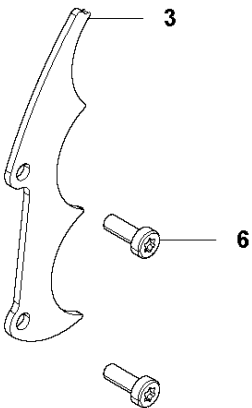

P 543XP, 543XPG
ACCESSORIES

ACCESSORIES

543 XPG

Ref	Part No	Description	Remark	QTY KIT
1	521 53 29-01	WRENCH		1
2	580 65 98-01	WINTER COVER		1
3	585 69 70-01	SPIKE		1
4	513 63 56-01	DRIVER		1
5	584 40 91-01	HEX KEY	T27	1
6	521 51 62-01	BOLT		2