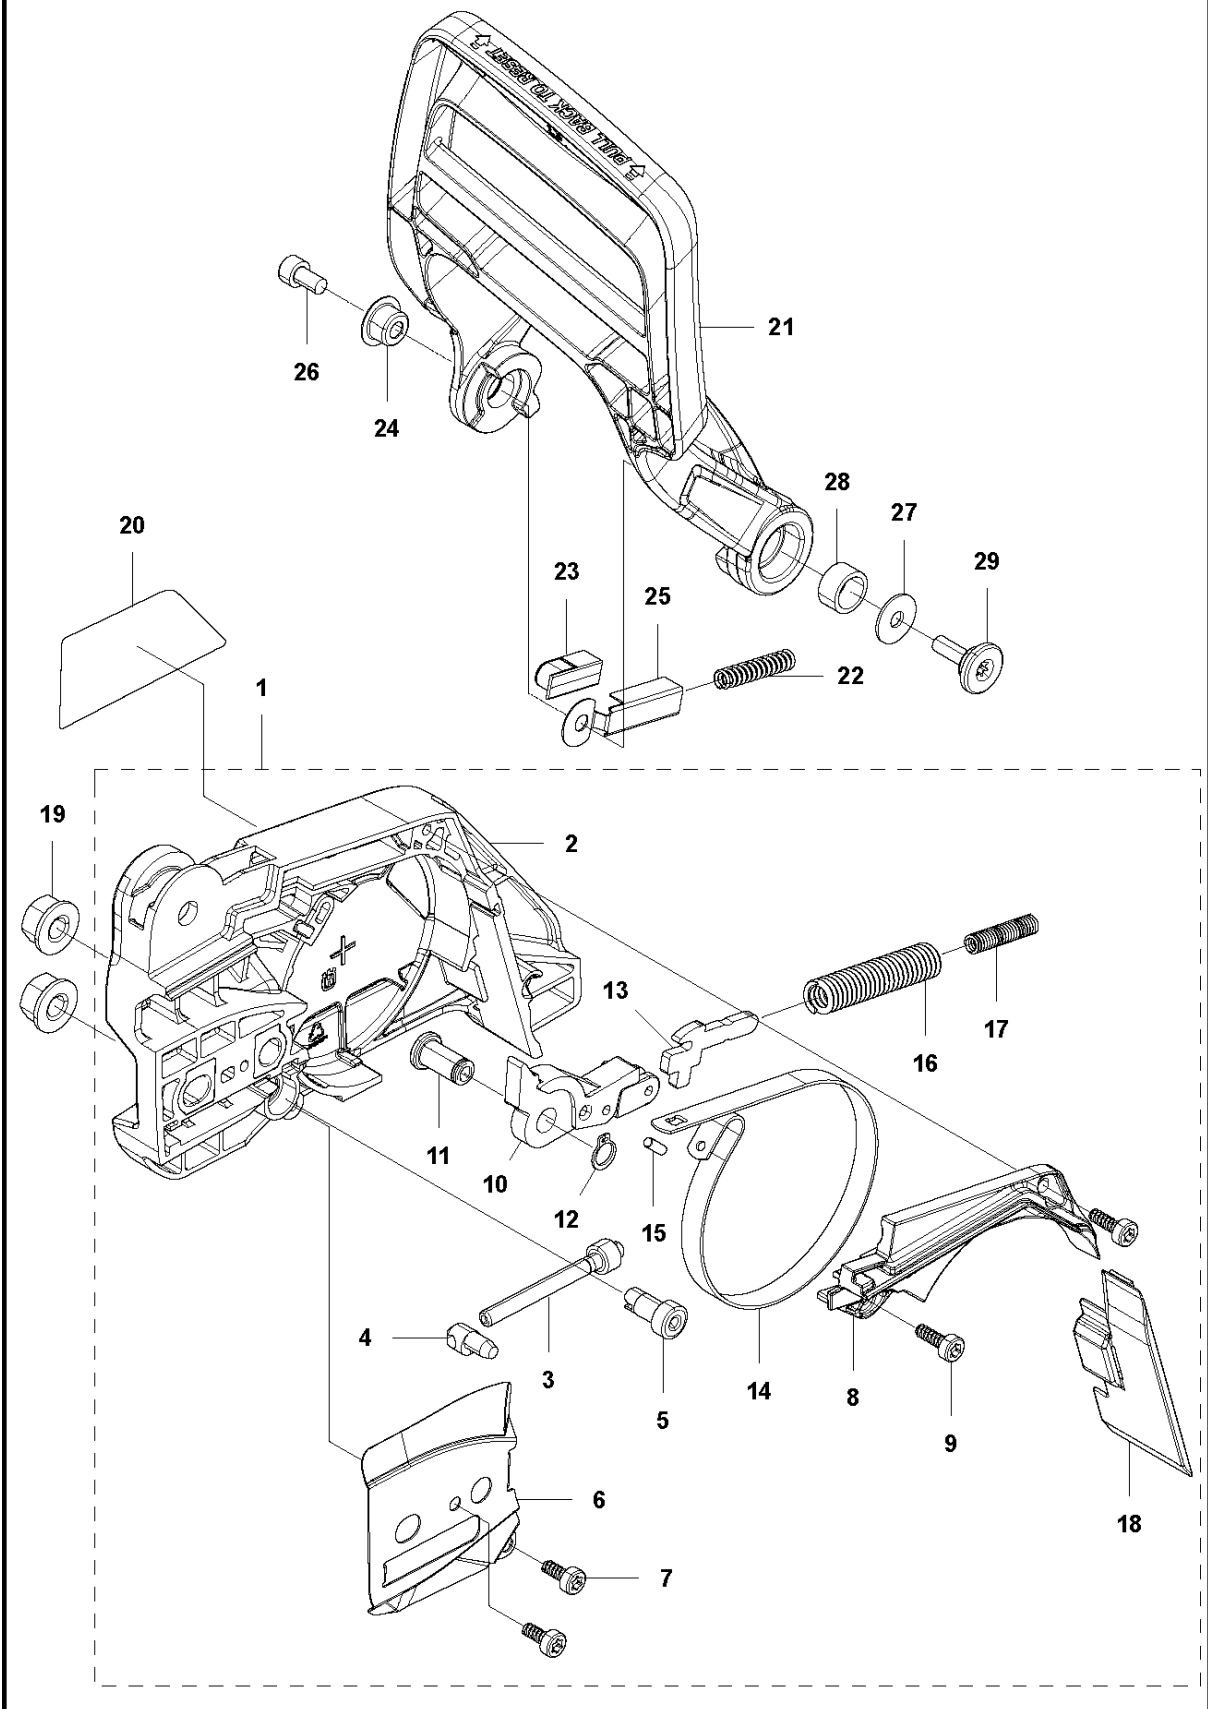

SPARE PARTS LIST

CHAIN SAWS

543 XPG

A 543XP, 543XPG
CHAIN BRAKE & CLUTCH COVER

CHAIN BRAKE & CLUTCH COVER

543 XPG

Ref	Part No	Description	Remark	QTY	KIT
1	577 43 38-01	CLUTCH COVER ASSY		1	
2	577 43 39-01	CLUTCH COVER		1	1
3	513 63 77-01	SCREW		1	1
4	513 70 14-01	NUT		1	1
5	513 63 79-01	GEAR		1	1
6	576 98 39-01	PLATE		1	1
7	576 98 41-01	SCREW	T4x10-T27	2	1
8	576 98 38-01	COVER LID		1	1
9	576 98 40-01	SCREW	T4x12-T27	2	1
10	576 98 35-01	BRAKE LEVER		1	1
11	577 00 82-01	PEN		1	1
12	579 19 02-01	RING		1	1
13	516 82 56-01	ARM		1	1
14	580 49 08-01	BRAKE BAND		1	1
15	521 07 54-01	ROLLER		1	1
16	516 82 66-01	BRAKE SPRING		1	1
17	513 96 59-01	SPRING		1	1
18	576 98 42-01	WEAR PROTECTION		1	1
19	575 96 08-01	NUT	M8xP1.25	2	
20	577 43 64-01	DECAL		1	
21	581 64 73-02	HAND GUARD		1	
22	576 98 45-01	SPRING		1	
23	576 98 46-01	CATCH		1	
24	576 98 49-01	SPACER		1	
25	576 98 50-01	WEAR PROTECTION		1	
26	529 26 81-01	BOLT	M5x9-T27	1	
27	513 24 94-01	WASHER		1	
28	576 98 52-01	SPACER		1	
29	526 83 45-01	SCREW		1	

B 543XP, 543XPG
CLUTCH & OIL PUMP

CLUTCH & OIL PUMP

543 XPG

Ref	Part No	Description	Remark	QTY KIT	
1	521 57 99-02	OIL PIPE		1	
2	521 58 00-01	FILTER		1	1
3	513 61 88-02	PIPE		1	
4	576 98 53-01	BAR MOUNT PLATE		1	
5	576 98 54-01	SCREW	M4x10-T27	1	
8	585 00 60-01	CLUTCH ASSY		1	
9	514 19 74-01	SHOE		3	8
10	585 00 61-01	CLUTCH SPRING		1	8
11	521 57 94-01	BOSS		1	8
12	513 62 57-01	PLATE		1	
13	513 95 61-01	DRUM	325P	1	
14	514 23 94-01	RIM		1	
15	513 70 12-01	BEARING		1	
16	521 58 65-01	OIL PUMP	325P	1	
17	511 19 45-01	WORM		1	16
18	506 74 57-01	BOLT	M4x16-T27	2	
19	576 98 31-01	PUMP COVER		1	
20	521 51 57-01	BOLT	M4x12-T27	2	

D 543XP, 543XPG
CYLINDER PISTON

CYLINDER PISTON

543 XPG

Ref	Part No	Description	Remark	QTY KIT
1	576 97 70-01	GASKET		1
2	510 90 46-01	BOLT	M5x20-T27/P	4
3	512 48 49-01	PIN		1
5	581 75 59-01	PISTON		1
6	579 02 97-01	PISTON RING		2
7	516 28 30-01	RING		2
8	577 40 50-01	CYLINDER ASSY		1