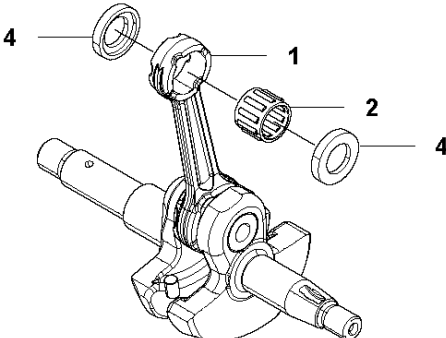

E 543XP, 543XPG
CRANKSHAFT

CRANKSHAFT

543 XPG

Ref	Part No	Description	Remark	QTY KIT
1	576 97 20-02	CRANKSHAFT ASSY		1
2	579 02 98-01	NEEDLE BEARING		1
4	513 75 24-01	WASHER		2