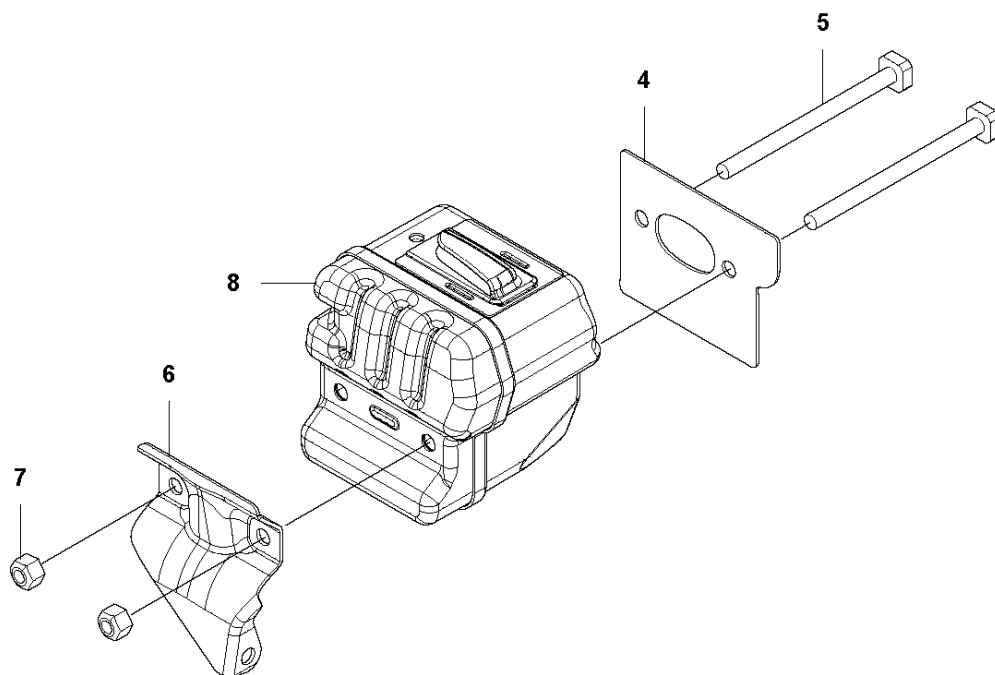

FOR EU/JAPAN ONLY