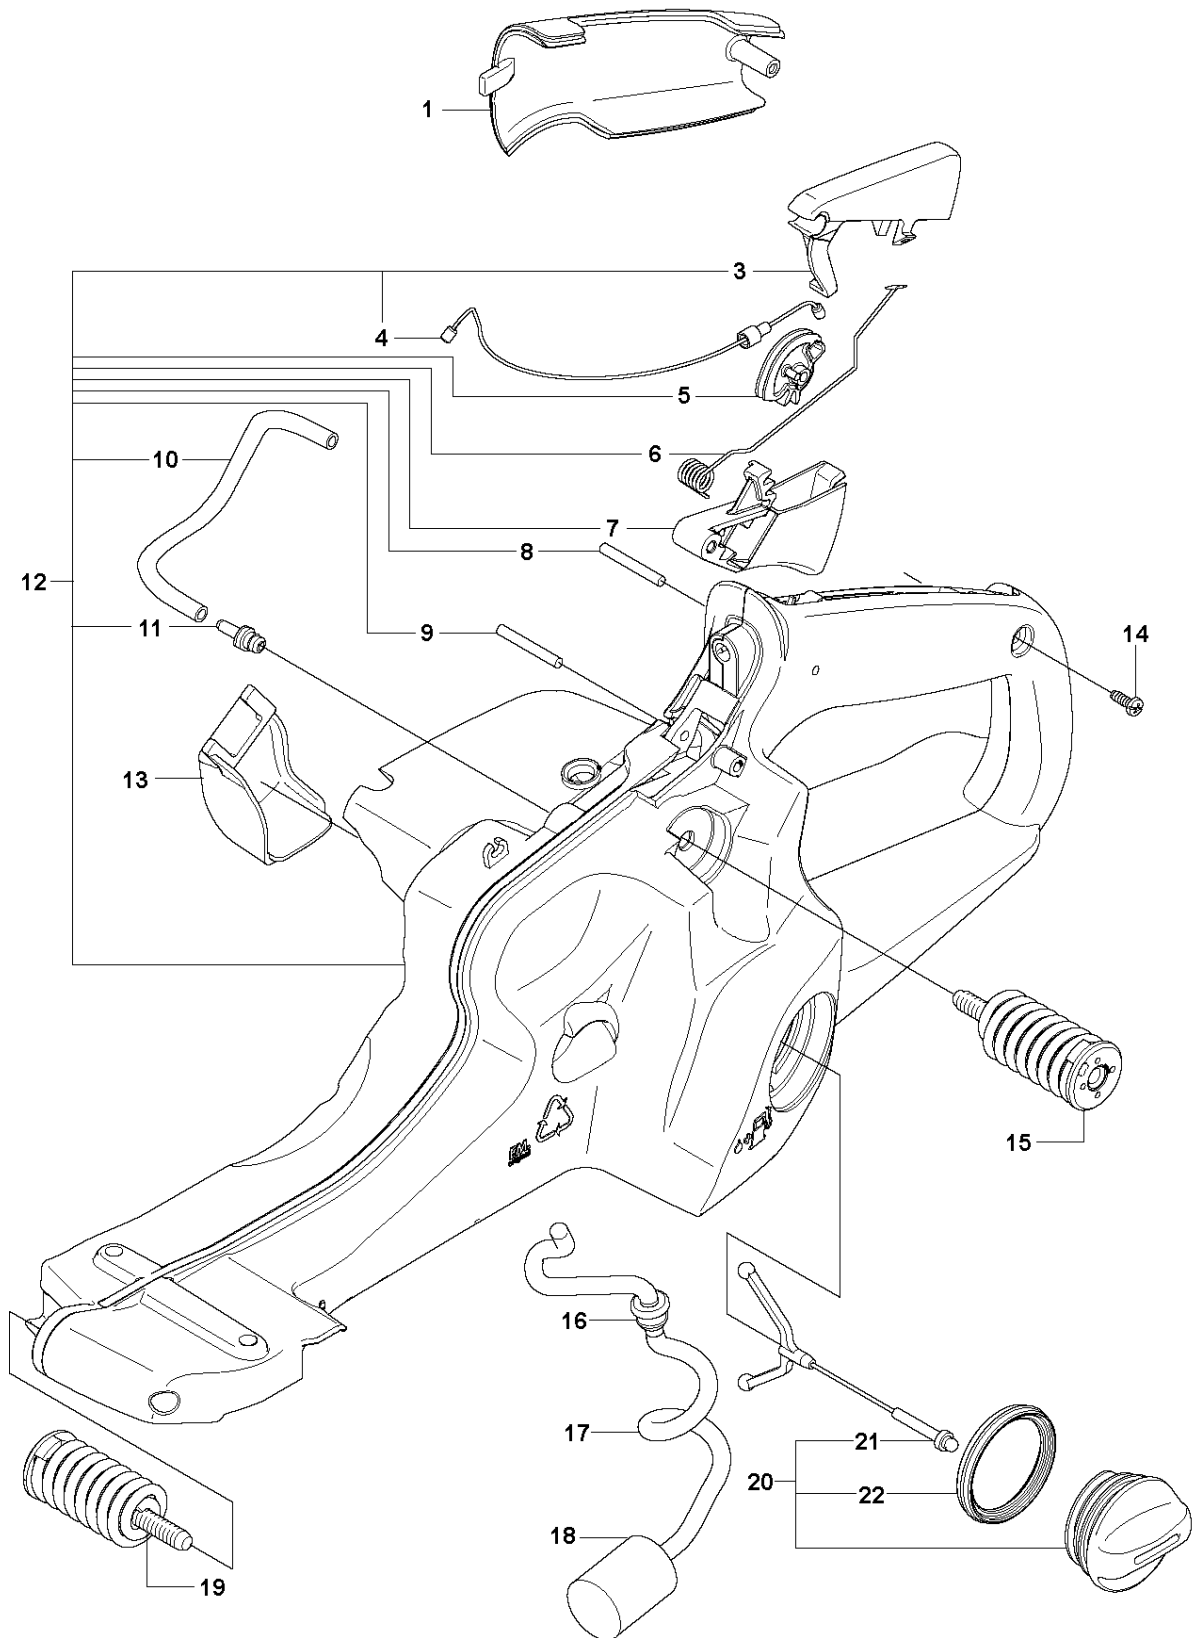

K 570 AutoTune
FUEL TANK

FUEL TANK

570, AutoTune, from 2013-03 -

Ref	Part No	Description	Remark	QTY	KIT
1	537 20 55-01	COVER		1	
3	537 20 84-01	THROTTLE LOCKOUT		1	12
4	537 21 11-01	THROTTLE WIRE		1	12
5	537 20 85-01	CABLE LEVER		1	12
6	537 20 98-01	SPRING		1	12
7	537 20 83-01	THROTTLE TRIGGER		1	12
8	720 12 40-20	PARALLEL PIN		1	12
9	720 12 40-20	PARALLEL PIN		1	12
10	581 75 61-06	FUEL HOSE		1	12
11	537 35 95-01	TANK VENT ASSY		1	12
12	537 21 35-04	FUEL TANK		1	
13	537 20 57-01	COVER		1	
14	503 21 28-10	SCREW CCRPANT		1	
15	537 21 03-01	ANTIVIBRATION ELEMENT	Std	1	
15	537 21 03-02	ANTIVIBRATION ELEMENT	Hard	1	
16	503 73 58-01	BUSHING		1	
17	581 75 62-02	FUEL HOSE		1	
18	503 44 32-01	FILTER		1	
19	537 21 03-03	ANTIVIBRATION ELEMENT	Std	1	
19	537 21 03-04	ANTIVIBRATION ELEMENT	Hard	1	
20	537 21 52-02	TANK CAP ASSY		1	
21	503 57 89-01	HOLDER		1	20
22	537 21 50-01	SEALING		1	20