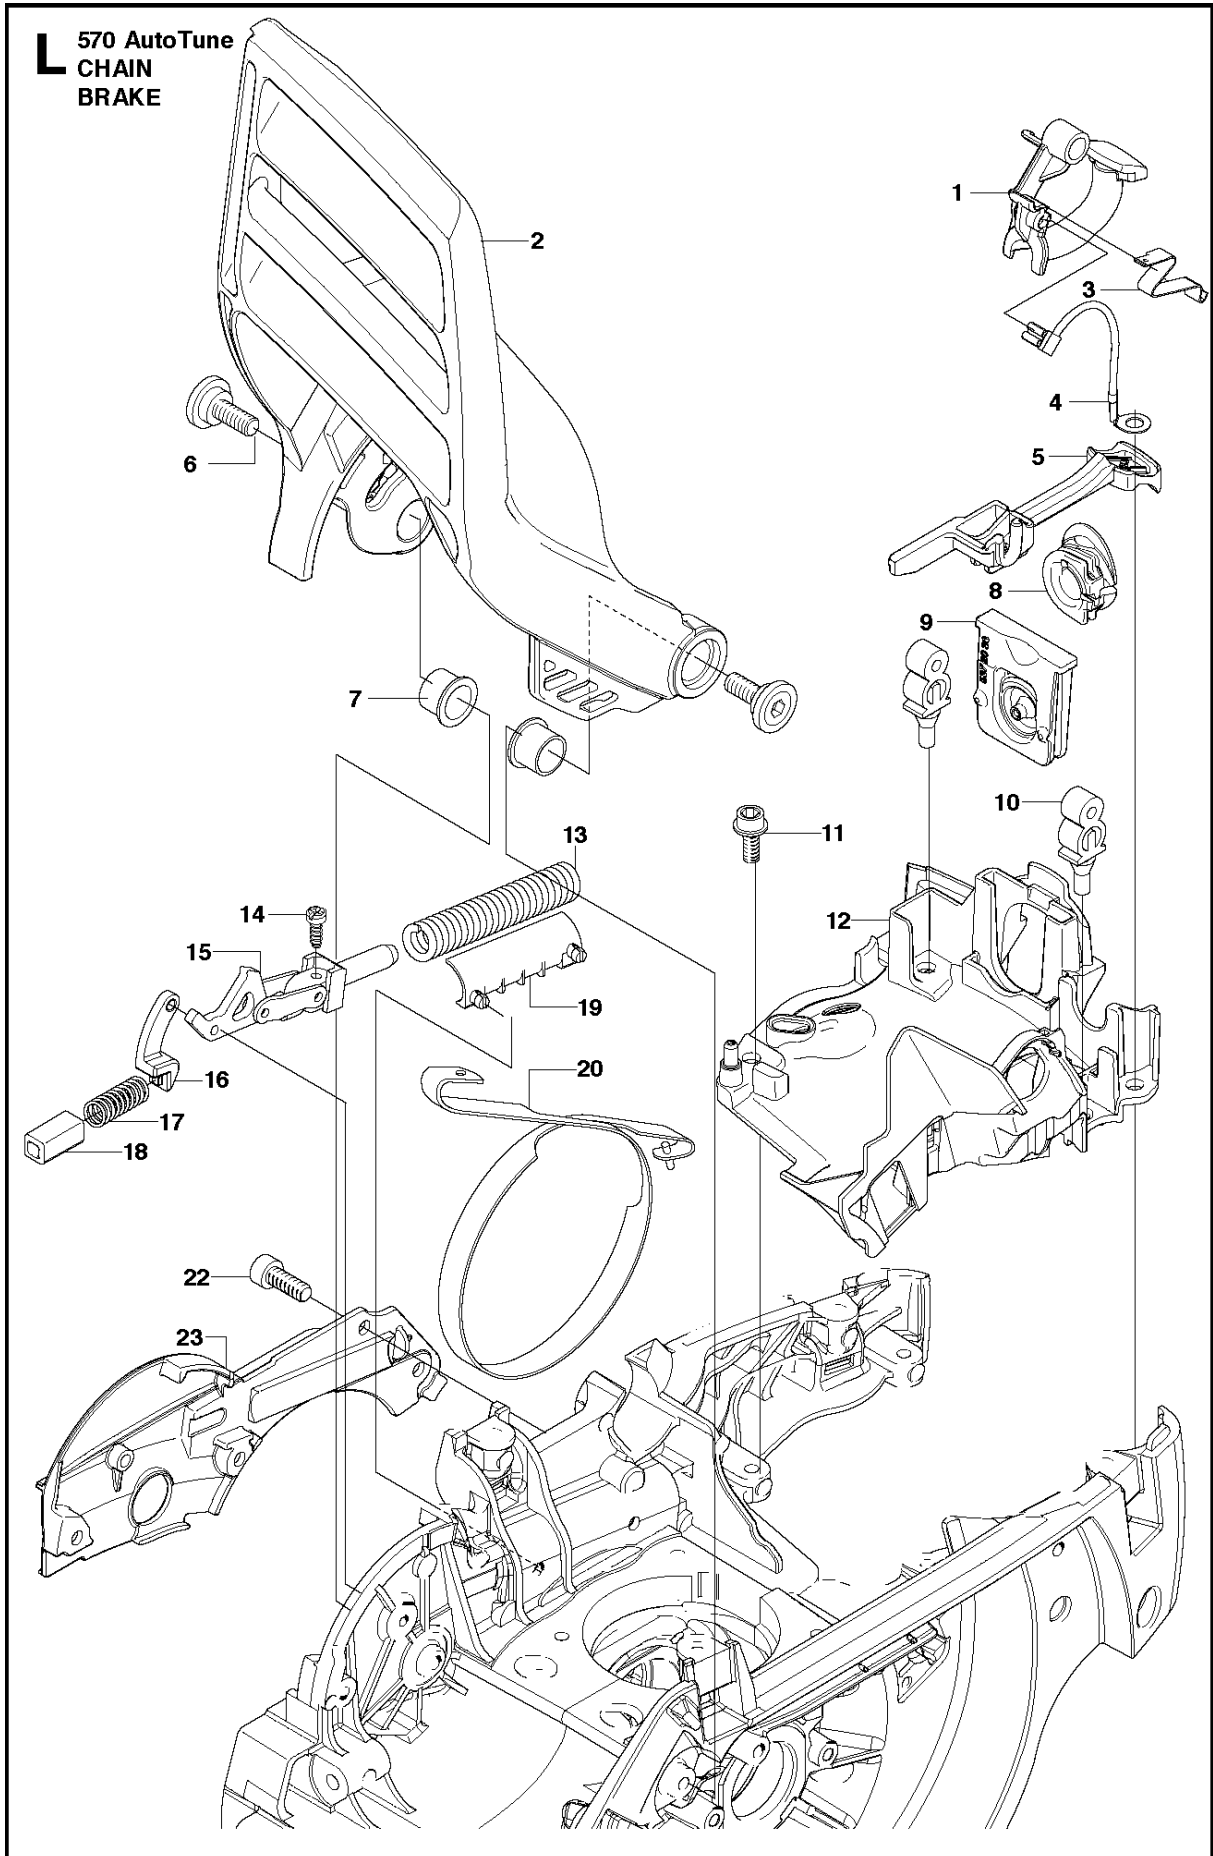

CARBURETOR DETAILS

570, AutoTune, from 2013-03 -

Ref	Part No	Description	Remark	QTY	KIT
1	506 39 66-01	SCREW		4	54
3	504 11 38-01	DIAPHRAGM		1	54, 55
4	504 62 79-01	GASKET		1	54, 55
5	503 48 18-01	SCREW		1	54
6	504 62 77-01	CHOKE VALVE		1	54
7	503 48 00-01	PIN RETAINING SCREW		1	54
8	503 47 97-01	VALVE		1	54
9	503 48 01-01	SCREW		1	54
10	503 66 59-01	LEVER		1	54
11	544 23 78-01	SHAFT		1	54
12	537 17 70-01	VALVE		1	54
13	503 48 18-01	SCREW		1	54
15	537 38 51-01	SCREW		2	54
16	537 38 50-01	CLIP		1	54
17	537 38 53-01	GASKET		1	54, 55
18	537 38 55-01	SPRING		1	54
19	544 23 79-01	ROD		1	54
20	537 38 34-01	SPRING		1	54
21	503 53 56-01	PLUG WELCH		1	54
22	544 23 77-01	NOZZLE ASSY		1	54
23	537 01 25-01	BALL		1	54
24	537 01 26-01	SPRING		1	54
25	537 38 42-01	SHAFT ASSY		1	54
26	544 23 80-01	LEVER		1	54
27	537 38 44-01	SPRING		1	54
28	503 47 90-01	SCREW		1	54
29	544 38 76-01	THROTTLE LEVER ASSY		1	54
30	537 38 41-01	LEVER		1	54
31	504 02 67-01	CIRCLIP		1	54
33	503 53 57-01	STRAINER		1	54
34	537 38 29-01	SPRING		1	54
42	537 38 45-01	LEVER		1	54
43	503 47 90-01	SCREW		1	54
44	577 57 56-01	THROTTLE SHAFT ASSY		1	54
45	537 38 30-01	VALVE		1	54
46	503 52 36-01	SCREW		1	54
47	537 38 31-01	DIAPHRAGM PUMP		1	54, 55
48	537 40 33-01	DIAPHRAGM		1	54, 55
49	537 02 01-01	GASKET PUMP		1	54, 55
50	502 07 89-01	COVER		1	54, 57
51	503 47 96-01	SCREW		1	54
54	581 27 97-01	CARBURETTOR	ZAMA C1M-EL 40H	1	
55	504 64 40-01	KIT	Set of gaskets	1	54
56	576 69 42-01	VALVE HOUSING ASSY		1	54
57	581 46 31-01	IDLE SPEED SCREW		1	54
58	503 48 11-01	PIECE		1	54