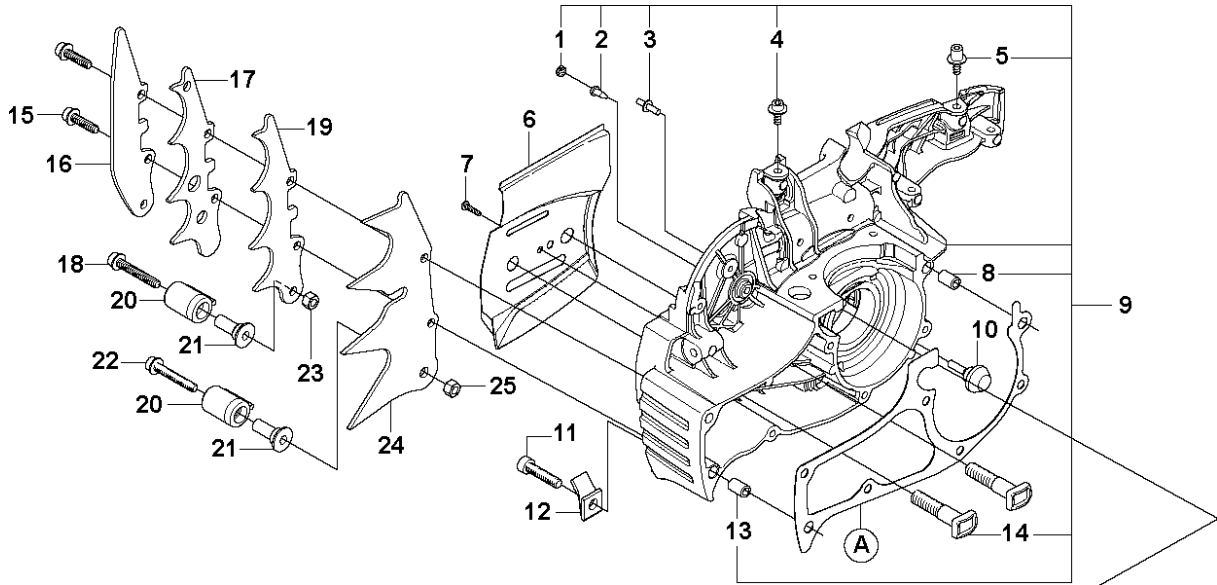

26
A 537 21 26-01
Set of gaskets

CRANKCASE

570, AutoTune, from 2013-03 -

Ref	Part No	Description	Remark	QTY	KIT
1	537 40 35-01	FILTER		1	9
2	530 02 61-19	CHECK VALVE		1	9
3	537 20 30-01	PIN KNEE-JOINT		1	9
4	505 11 15-01	SCREW IHSCM		1	9
5	505 11 15-01	SCREW IHSCM		1	9
6	537 01 37-02	CHAIN GUIDE PLATE		1	
7	503 21 28-10	SCREW CCRPANT		1	
8	501 27 08-01	GUIDE BUSHING		1	9
9	537 20 93-08	CRANKCASE ASSY		1	
10	503 84 61-01	BUFFER		1	
11	503 20 73-20	SCREW IHSCM		1	
12	537 37 79-01	CHAIN CATCHER		1	
13	501 27 08-01	GUIDE BUSHING		1	9
14	537 05 13-01	BAR BOLT		2	9
15	503 21 26-16	SCREW IH PANM		2	
16	537 04 29-01	BUMPER		1	
17	503 64 79-02	BARKSTØD		1	
18	503 20 07-80	SCREW IHSCFM		1	
19	537 01 71-01	BARKSTØD		1	
20	537 02 44-01	WEAR PROTECTION		1	
21	537 08 92-01	CHAIN CATCHER		1	
22	503 20 07-80	SCREW IHSCFM		1	
23	503 22 24-01	LOCKING NUT		1	
24	537 01 72-01	BARKSTØD		1	
25	503 22 24-01	LOCKING NUT		1	
26	537 21 26-01	GASKET KIT		1	
27	537 20 93-08	CRANKCASE ASSY		1	
28	505 11 15-01	SCREW IHSCM		1	27
29	505 11 15-01	SCREW IHSCM		1	27
30	503 89 47-01	SNAP		4	
31	503 20 73-20	SCREW IHSCM		1	
32	537 20 92-01	AIR NOZZLE		1	
33	503 20 07-12	SCREW IHSCFM		1	
34	537 20 39-01	CABLE HOLDER		1	
35	505 48 68-01	RADIAL SEAL		1	
36	503 20 08-70	SCREW IHSCM		6	
37	503 84 61-01	BUFFER		1	
38	503 57 89-01	HOLDER		1	40
39	537 21 50-01	SEALING		1	40
40	537 21 52-02	TANK CAP ASSY		1