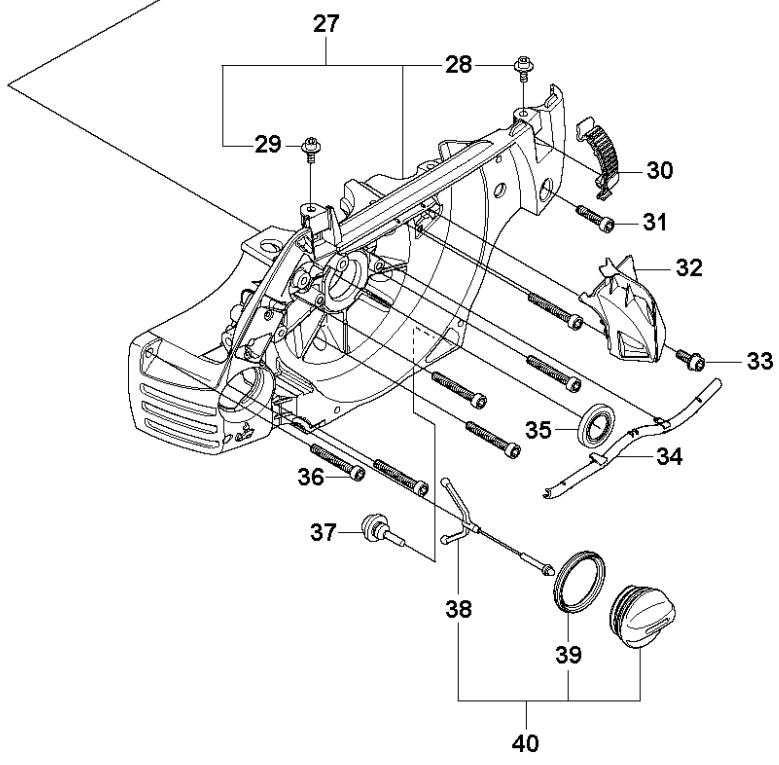

B 570 AutoTune
CLUTCH & OIL PUMP

CLUTCH & OIL PUMP

570, AutoTune, from 2013-03 -

Ref	Part No	Description	Remark	QTY KIT	
1	537 03 62-05	CLUTCH DRUM	3/8 x 7T	1	
1	537 03 62-06	CLUTCH DRUM	3/8 x 8T	1	
2	503 75 24-01	WASHER		1	
3	503 27 21-01	E-CLIP		1	
4	501 59 80-02	RIM	3/8 x 7T	1	1
4	505 30 36-61	RIM	3/8 x 8T	1	1
5	503 43 20-01	NEEDLE HOLDER		1	1
6	537 36 06-01	CLUTCH SPRING		3	7
7	503 74 44-05	CLUTCH ASSY		1	
8	503 86 17-03	CLUTCH DRUM		1	
9	503 43 20-01	NEEDLE HOLDER		1	8
10	503 20 53-01	SCREW IHSCM		2	
11	501 89 53-01	OIL HOSE		1	
12	503 62 49-01	SEALING PLUG		1	19
13	503 52 15-01	PUMP PISTON		1	19
14	503 23 00-04	WASHER		2	19
15	501 61 58-01	SPRING		1	19
16	537 20 78-04	PUMP PINION		1	
17	537 20 91-01	OIL PRESSURE HOSE		1	
18	503 81 30-01	SPRING		1	19
19	503 52 13-03	OIL PUMP ASSY		1	
20	503 81 13-01	PIN SCREW		1	19
21	501 54 41-02	OIL SCREEN		1	

CLUTCH COVER

570, AutoTune, from 2013-03 -

Ref	Part No	Description	Remark	QTY	KIT
1	537 03 38-03	LABEL		1	5, 17
2	503 76 29-02	CHIP GUARD		1	5, 17
3	503 89 70-01	SLEEVE		1	5, 17
4	503 21 28-10	SCREW CCRPANT		1	5, 17
5	537 03 35-01	CLUTCH COVER ASSY	570 Orange	1	
6	503 23 00-66	WASHER		1	5,15
7	537 07 95-02	WORM SCREW		1	5,15
8	503 99 83-01	PAWL		1	5,15
9	537 01 74-01	BEARING SLEEVE		1	5,15
10	740 48 07-02	O-RING		1	5,15
11	503 23 00-63	WASHER		1	5,15
12	537 07 94-02	WORM WHEEL		1	5,15
13	537 01 68-01	COVER		1	5,15
14	503 21 28-10	SCREW CCRPANT		2	5,15
15	537 04 41-02	CHAIN TENSIONER		1	5
16	501 51 72-01	CHAIN GUIDE		1	5
17	537 03 35-71	CLUTCH COVER ASSY		1	5
18	503 22 00-01	HEXAGON NUT FLANGE		2	
19	503 21 28-10	SCREW CCRPANT		1	
20	503 71 97-01	SPIKE OUTER		1	