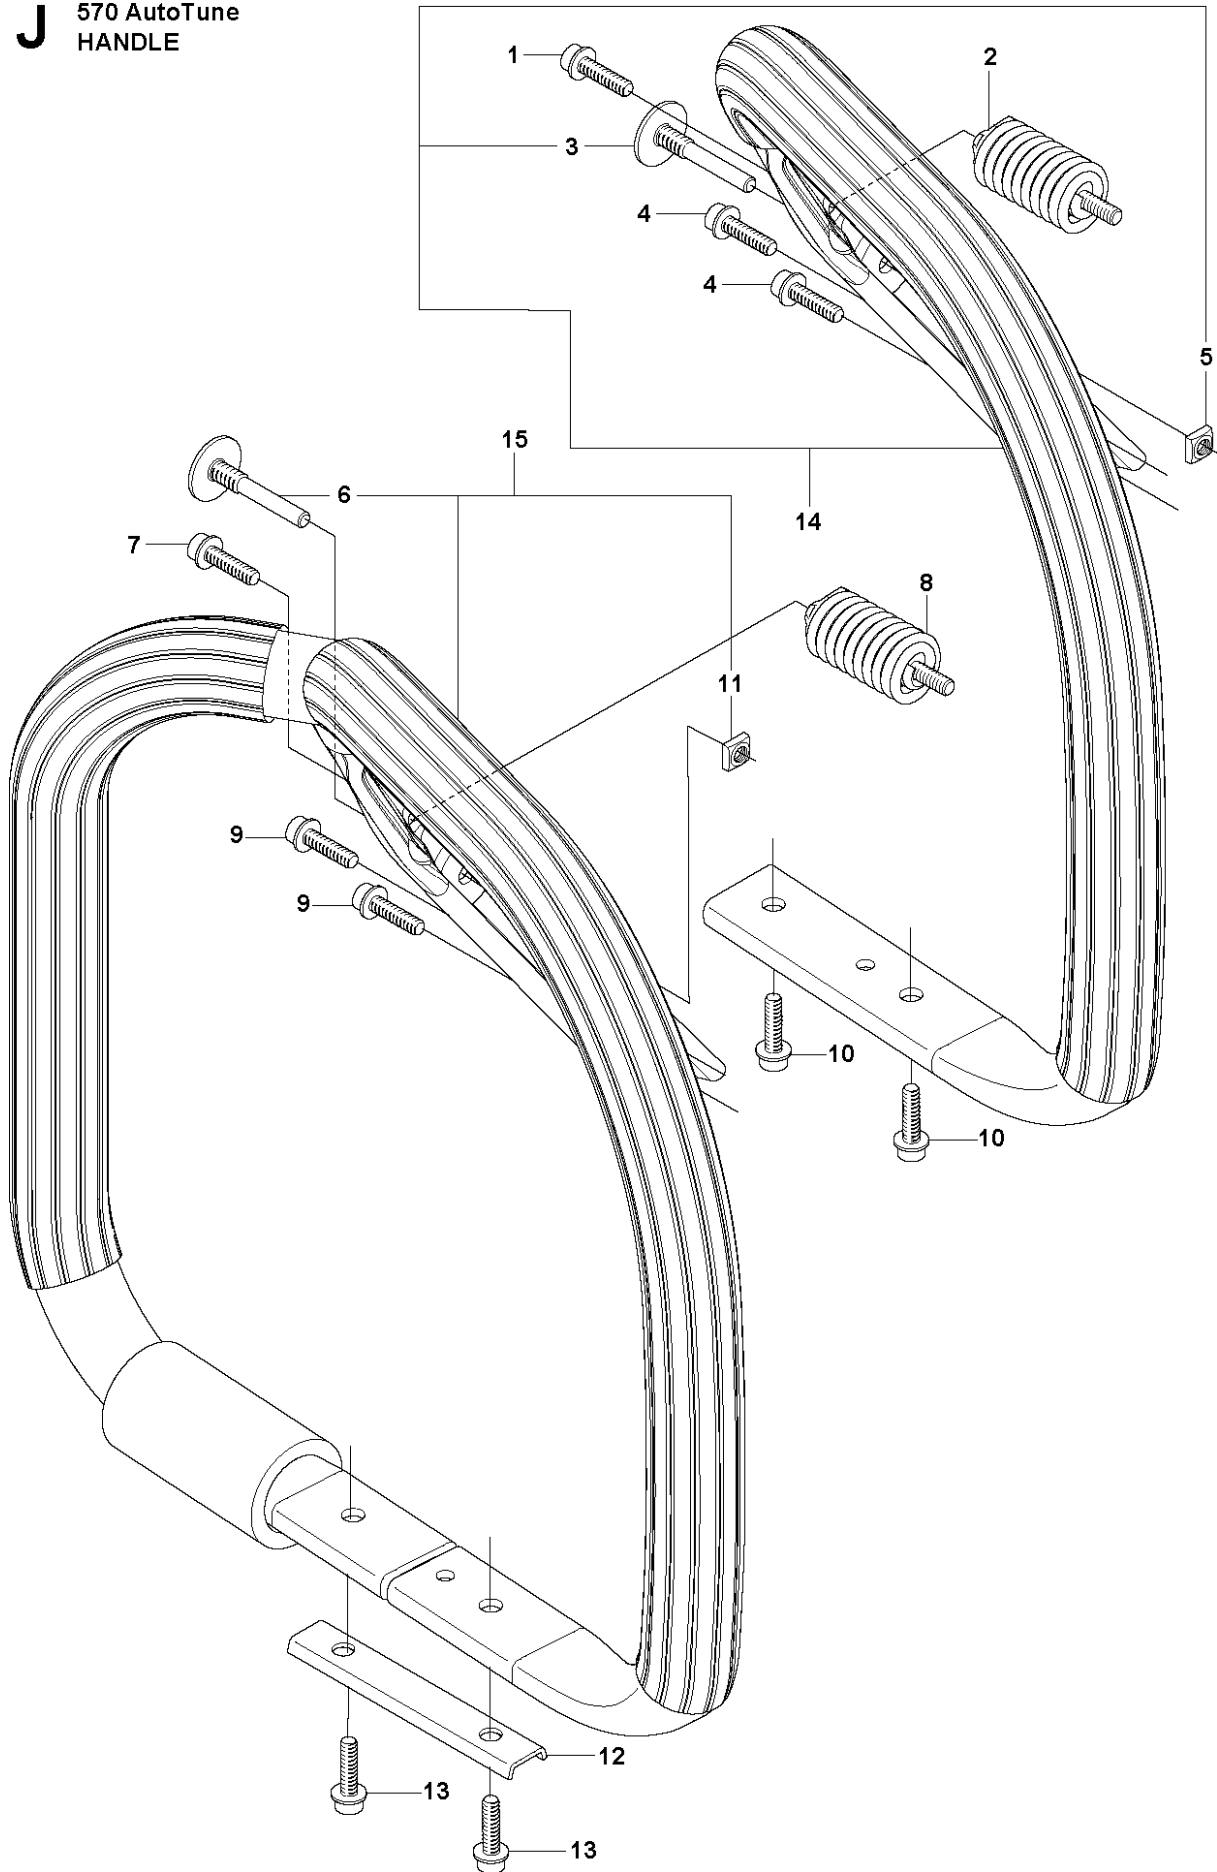

J 570 AutoTune
HANDLE

HANDLE

570, AutoTune, from 2013-03 -

Ref	Part No	Description	Remark	QTY	KIT
1	503 21 88-74	SCREW IHSCFT		1	
2	503 63 75-02	ANTIVIBRATION ELEMENT		1	
3	503 20 47-01	SCREW IHPANM		1	14
4	503 21 88-74	SCREW IHSCFT		2	
5	503 22 66-01	SQUARE NUT		1	14
6	503 20 47-01	SCREW IHPANM		1	15
7	503 21 88-74	SCREW IHSCFT		1	
8	503 63 75-02	ANTIVIBRATION ELEMENT		1	
9	503 21 88-74	SCREW IHSCFT		2	
10	503 21 88-74	SCREW IHSCFT		2	
11	503 22 66-01	SQUARE NUT		1	15
12	537 03 73-01	REINFORCING PLATE		1	
13	503 21 88-74	SCREW IHSCFT		2	
14	537 20 59-03	FRONT HANDLE ASSY	compl. Ø 27mm	1	
15	537 20 89-01	HANDLE WRAP AROUND ASSY	compl. 576 WA	1