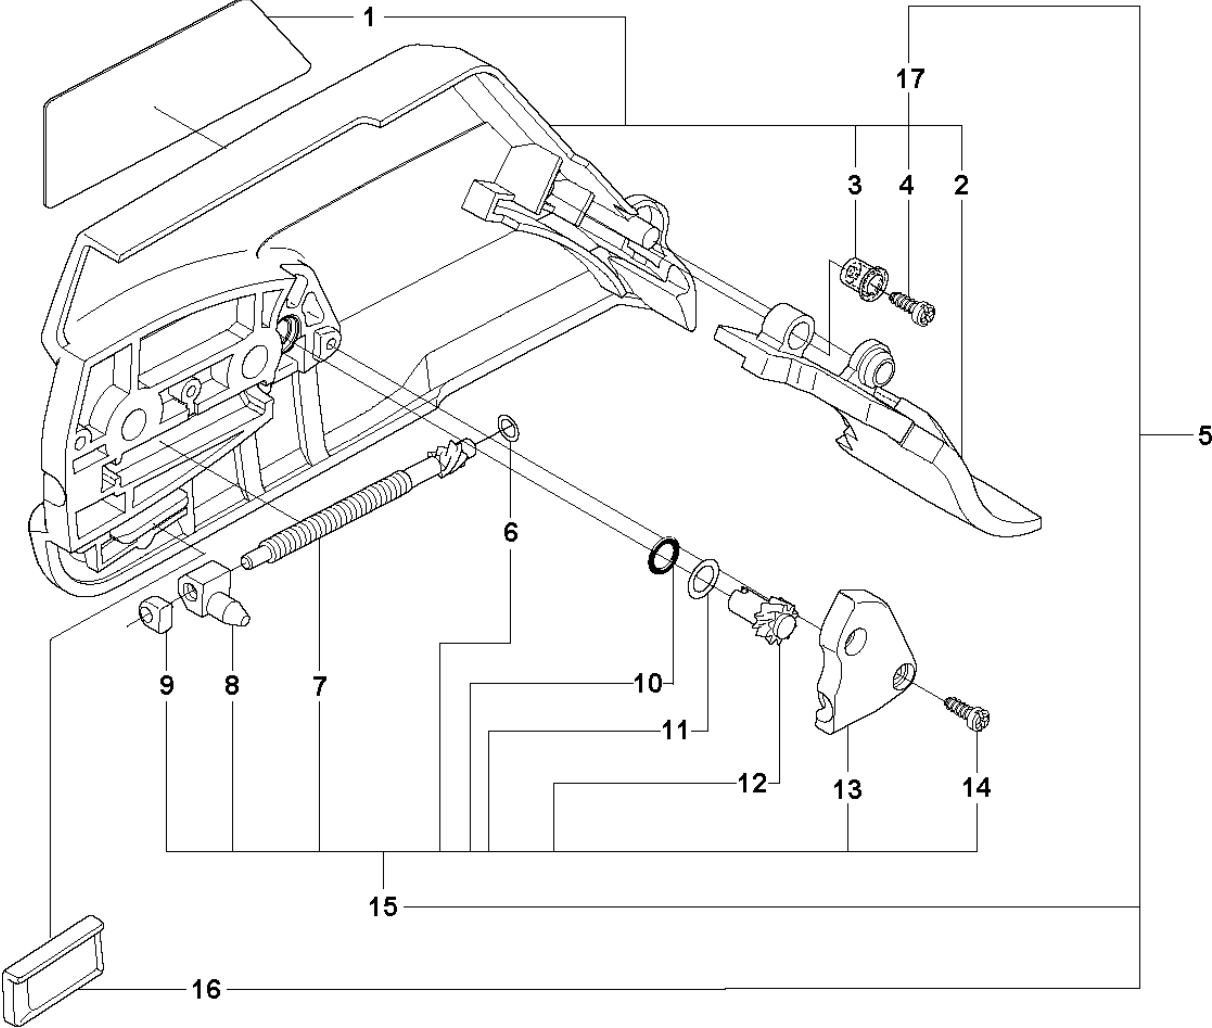

CLUTCH COVER

570, AutoTune, from 2013-03 -

Ref	Part No	Description	Remark	QTY	KIT
1	537 03 38-03	LABEL		1	5, 17
2	503 76 29-02	CHIP GUARD		1	5, 17
3	503 89 70-01	SLEEVE		1	5, 17
4	503 21 28-10	SCREW CCRPANT		1	5, 17
5	537 03 35-01	CLUTCH COVER ASSY	570 Orange	1	
6	503 23 00-66	WASHER		1	5,15
7	537 07 95-02	WORM SCREW		1	5,15
8	503 99 83-01	PAWL		1	5,15
9	537 01 74-01	BEARING SLEEVE		1	5,15
10	740 48 07-02	O-RING		1	5,15
11	503 23 00-63	WASHER		1	5,15
12	537 07 94-02	WORM WHEEL		1	5,15
13	537 01 68-01	COVER		1	5,15
14	503 21 28-10	SCREW CCRPANT		2	5,15
15	537 04 41-02	CHAIN TENSIONER		1	5
16	501 51 72-01	CHAIN GUIDE		1	5
17	537 03 35-71	CLUTCH COVER ASSY		1	5
18	503 22 00-01	HEXAGON NUT FLANGE		2	
19	503 21 28-10	SCREW CCRPANT		1	
20	503 71 97-01	SPIKE OUTER		1