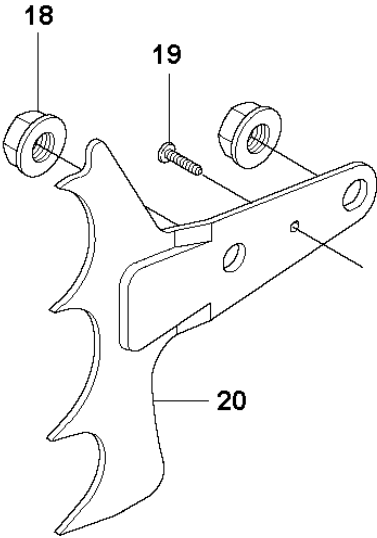

CLUTCH COVER

570, AutoTune, from 2013-03 -

Ref	Part No	Description	Remark	QTY	KIT
1	537 03 38-03	LABEL		1	5, 17
2	503 76 29-02	CHIP GUARD		1	5, 17
3	503 89 70-01	SLEEVE		1	5, 17
4	503 21 28-10	SCREW CCRPANT		1	5, 17
5	537 03 35-01	CLUTCH COVER ASSY	570 Orange	1	
6	503 23 00-66	WASHER		1	5,15
7	537 07 95-02	WORM SCREW		1	5,15
8	503 99 83-01	PAWL		1	5,15
9	537 01 74-01	BEARING SLEEVE		1	5,15
10	740 48 07-02	O-RING		1	5,15
11	503 23 00-63	WASHER		1	5,15
12	537 07 94-02	WORM WHEEL		1	5,15
13	537 01 68-01	COVER		1	5,15
14	503 21 28-10	SCREW CCRPANT		2	5,15
15	537 04 41-02	CHAIN TENSIONER		1	5
16	501 51 72-01	CHAIN GUIDE		1	5
17	537 03 35-71	CLUTCH COVER ASSY		1	5
18	503 22 00-01	HEXAGON NUT FLANGE		2	
19	503 21 28-10	SCREW CCRPANT		1	
20	503 71 97-01	SPIKE OUTER		1