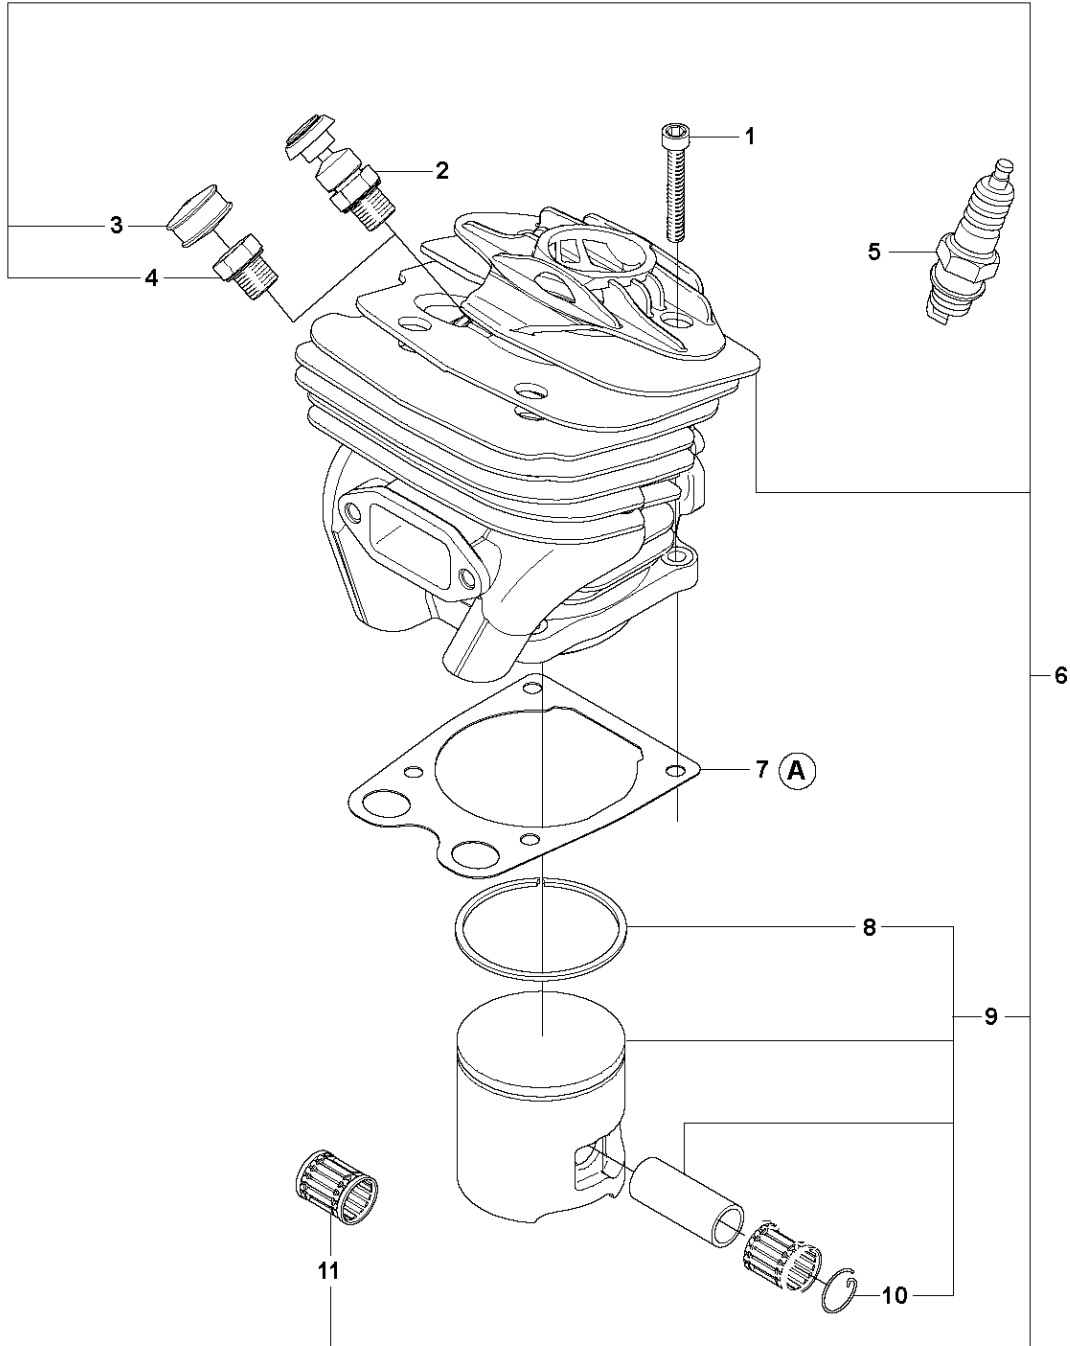

B 570 AutoTune
CLUTCH & OIL PUMP

CLUTCH & OIL PUMP

570, AutoTune, from 2013-03 -

Ref	Part No	Description	Remark	QTY KIT	
1	537 03 62-05	CLUTCH DRUM	3/8 x 7T	1	
1	537 03 62-06	CLUTCH DRUM	3/8 x 8T	1	
2	503 75 24-01	WASHER		1	
3	503 27 21-01	E-CLIP		1	
4	501 59 80-02	RIM	3/8 x 7T	1	1
4	505 30 36-61	RIM	3/8 x 8T	1	1
5	503 43 20-01	NEEDLE HOLDER		1	1
6	537 36 06-01	CLUTCH SPRING		3	7
7	503 74 44-05	CLUTCH ASSY		1	
8	503 86 17-03	CLUTCH DRUM		1	
9	503 43 20-01	NEEDLE HOLDER		1	8
10	503 20 53-01	SCREW IHSCM		2	
11	501 89 53-01	OIL HOSE		1	
12	503 62 49-01	SEALING PLUG		1	19
13	503 52 15-01	PUMP PISTON		1	19
14	503 23 00-04	WASHER		2	19
15	501 61 58-01	SPRING		1	19
16	537 20 78-04	PUMP PINION		1	
17	537 20 91-01	OIL PRESSURE HOSE		1	
18	503 81 30-01	SPRING		1	19
19	503 52 13-03	OIL PUMP ASSY		1	
20	503 81 13-01	PIN SCREW		1	19
21	501 54 41-02	OIL SCREEN		1	

E 570 AutoTune
CYLINDER COVER

CYLINDER COVER

570, AutoTune, from 2013-03 -

Ref	Part No	Description	Remark	QTY KIT
1	537 20 71-01	PLUG		1
2	503 98 74-01	LABEL		1
3	537 21 25-01	CYLINDER COVER		1
4	537 21 05-01	WINTER COVER		1

H 570 AutoTune
CYLINDER PISTON

26

(A) 537 21 26-01
Set of gaskets

CYLINDER PISTON

570, AutoTune, from 2013-03 -

Ref	Part No	Description	Remark	QTY	KIT
1	725 53 33-55	SCREW IHSCM		4	
2	584 28 87-01	DECOMPRESSION VALVE		1	
3	537 20 71-01	PLUG		1	6
4	503 55 22-01	PLUG		1	6
5	503 23 51-11	SPARK PLUG		1	
6	525 83 94-02	CYLINDER ASSY		1	
7	537 20 80-01	GASKET		1	26
8	503 28 90-46	PISTON RING		1	6, 9
9	537 25 47-02	PISTON		1	6
10	737 43 12-00	SNAP RING		2	6, 9
11	577 57 24-01	NEEDLE BEARING		1	6
26	537 21 26-01	GASKET KIT	set of gaskets		