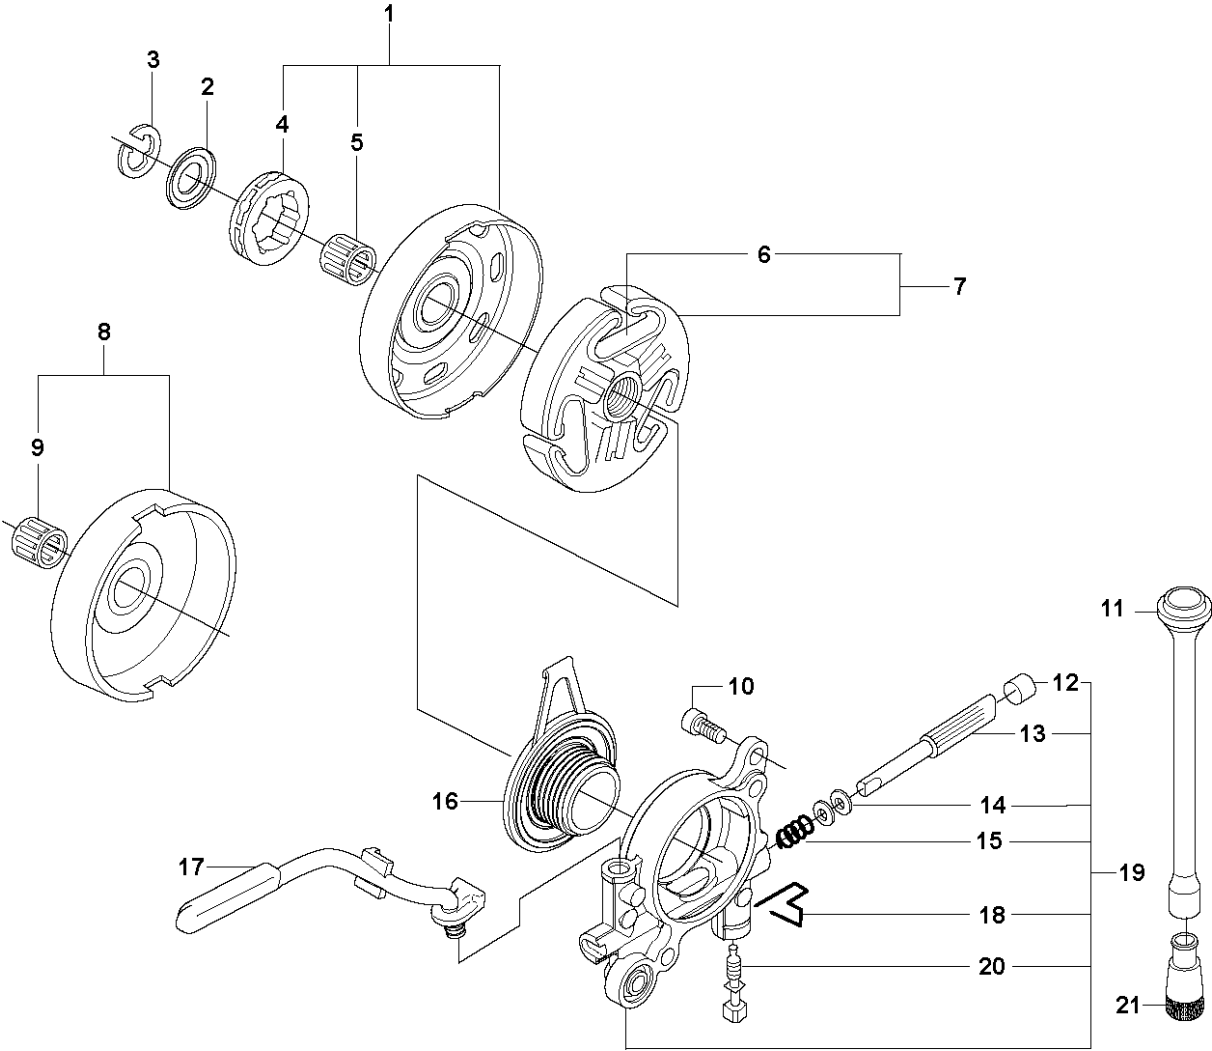

B 570 AutoTune
CLUTCH & OIL PUMP

CLUTCH & OIL PUMP

570, AutoTune, from 2013-03 -

Ref	Part No	Description	Remark	QTY KIT	
1	537 03 62-05	CLUTCH DRUM	3/8 x 7T	1	
1	537 03 62-06	CLUTCH DRUM	3/8 x 8T	1	
2	503 75 24-01	WASHER		1	
3	503 27 21-01	E-CLIP		1	
4	501 59 80-02	RIM	3/8 x 7T	1	1
4	505 30 36-61	RIM	3/8 x 8T	1	1
5	503 43 20-01	NEEDLE HOLDER		1	1
6	537 36 06-01	CLUTCH SPRING		3	7
7	503 74 44-05	CLUTCH ASSY		1	
8	503 86 17-03	CLUTCH DRUM		1	
9	503 43 20-01	NEEDLE HOLDER		1	8
10	503 20 53-01	SCREW IHSCM		2	
11	501 89 53-01	OIL HOSE		1	
12	503 62 49-01	SEALING PLUG		1	19
13	503 52 15-01	PUMP PISTON		1	19
14	503 23 00-04	WASHER		2	19
15	501 61 58-01	SPRING		1	19
16	537 20 78-04	PUMP PINION		1	
17	537 20 91-01	OIL PRESSURE HOSE		1	
18	503 81 30-01	SPRING		1	19
19	503 52 13-03	OIL PUMP ASSY		1	
20	503 81 13-01	PIN SCREW		1	19
21	501 54 41-02	OIL SCREEN		1