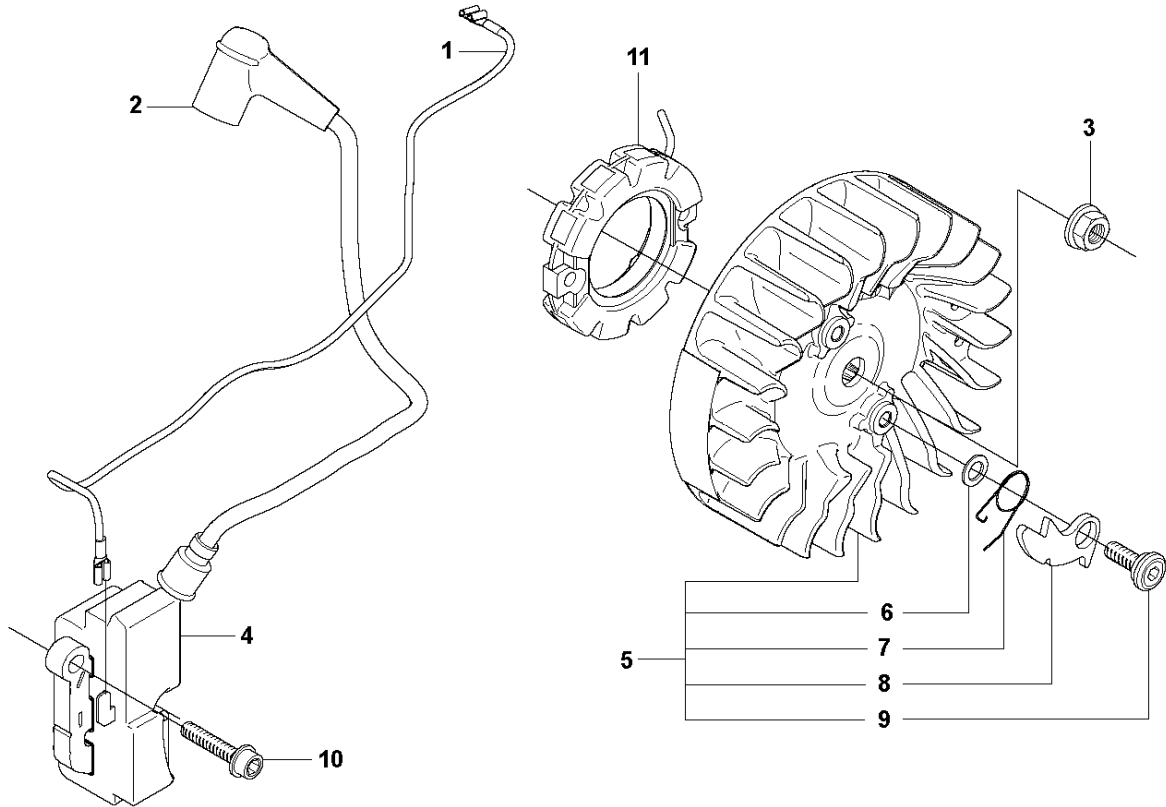

D 570 AutoTune
IGNITION SYSTEM

IGNITION SYSTEM

570, AutoTune, from 2013-03 -

Ref	Part No	Description	Remark	QTY	KIT
1	544 91 18-01	SHORT CIRCUIT CABLE		1	
2	506 08 25-01	SPARK PLUG CAP		1	
3	503 22 04-01	NUT		1	
4	510 11 58-02	IGNITION MODULE	COT	1	
5	537 20 96-02	FLYWHEEL ASSY		1	
6	503 23 00-42	WASHER		2	5
7	501 67 35-01	SPRING		2	5
8	501 67 32-01	PAWL		2	5
9	501 81 99-01	SCREW		2	5
10	503 20 02-20	SCREW IHSCFM		2	
11	576 18 92-01	STATOR		1