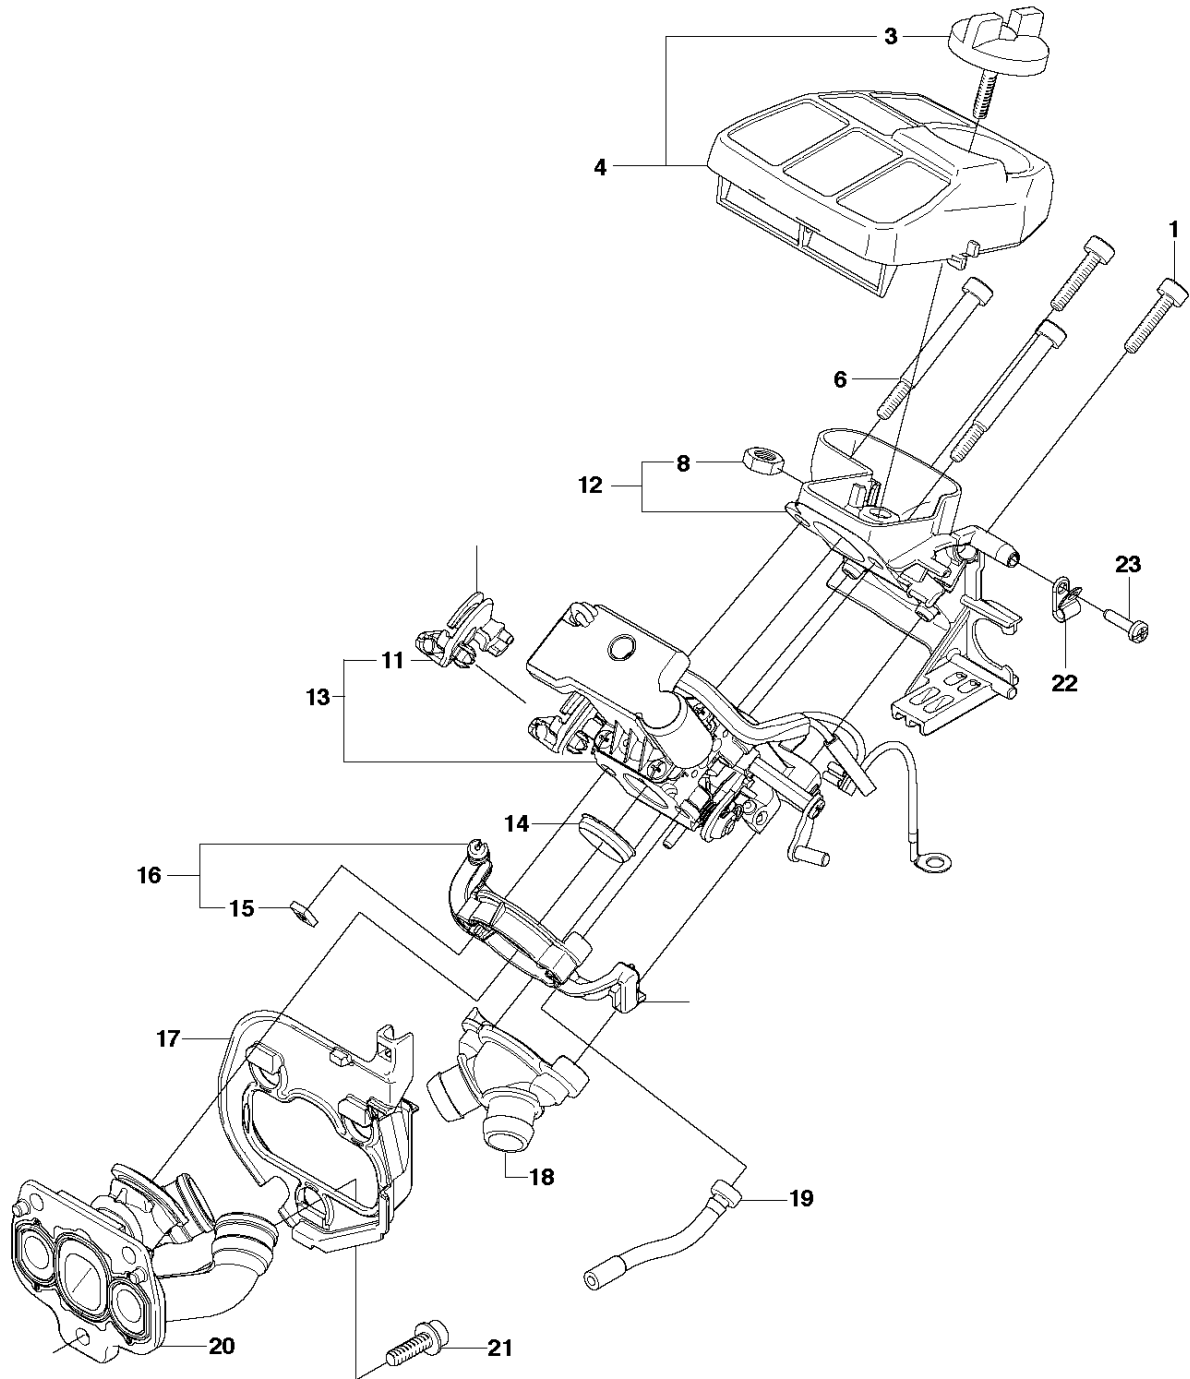

SPARE PARTS LIST

CHAIN SAWS

570, AutoTune, from 2013-03 -

ACCESSORIES

570, AutoTune, from 2013-03 -

Ref	Part No	Description	Remark	QTY	KIT
1	501 69 17-01	COMBINATION WRENCH		1	1

F 570 AutoTune
CARBURETOR & AIRFILTER

CARBURETOR DETAILS

570, AutoTune, from 2013-03 -

Ref	Part No	Description	Remark	QTY	KIT
1	506 39 66-01	SCREW		4	54
3	504 11 38-01	DIAPHRAGM		1	54, 55
4	504 62 79-01	GASKET		1	54, 55
5	503 48 18-01	SCREW		1	54
6	504 62 77-01	CHOKE VALVE		1	54
7	503 48 00-01	PIN RETAINING SCREW		1	54
8	503 47 97-01	VALVE		1	54
9	503 48 01-01	SCREW		1	54
10	503 66 59-01	LEVER		1	54
11	544 23 78-01	SHAFT		1	54
12	537 17 70-01	VALVE		1	54
13	503 48 18-01	SCREW		1	54
15	537 38 51-01	SCREW		2	54
16	537 38 50-01	CLIP		1	54
17	537 38 53-01	GASKET		1	54, 55
18	537 38 55-01	SPRING		1	54
19	544 23 79-01	ROD		1	54
20	537 38 34-01	SPRING		1	54
21	503 53 56-01	PLUG WELCH		1	54
22	544 23 77-01	NOZZLE ASSY		1	54
23	537 01 25-01	BALL		1	54
24	537 01 26-01	SPRING		1	54
25	537 38 42-01	SHAFT ASSY		1	54
26	544 23 80-01	LEVER		1	54
27	537 38 44-01	SPRING		1	54
28	503 47 90-01	SCREW		1	54
29	544 38 76-01	THROTTLE LEVER ASSY		1	54
30	537 38 41-01	LEVER		1	54
31	504 02 67-01	CIRCLIP		1	54
33	503 53 57-01	STRAINER		1	54
34	537 38 29-01	SPRING		1	54
42	537 38 45-01	LEVER		1	54
43	503 47 90-01	SCREW		1	54
44	577 57 56-01	THROTTLE SHAFT ASSY		1	54
45	537 38 30-01	VALVE		1	54
46	503 52 36-01	SCREW		1	54
47	537 38 31-01	DIAPHRAGM PUMP		1	54, 55
48	537 40 33-01	DIAPHRAGM		1	54, 55
49	537 02 01-01	GASKET PUMP		1	54, 55
50	502 07 89-01	COVER		1	54, 57
51	503 47 96-01	SCREW		1	54
54	581 27 97-01	CARBURETTOR	ZAMA C1M-EL 40H	1	
55	504 64 40-01	KIT	Set of gaskets	1	54
56	576 69 42-01	VALVE HOUSING ASSY		1	54
57	581 46 31-01	IDLE SPEED SCREW		1	54
58	503 48 11-01	PIECE		1	54