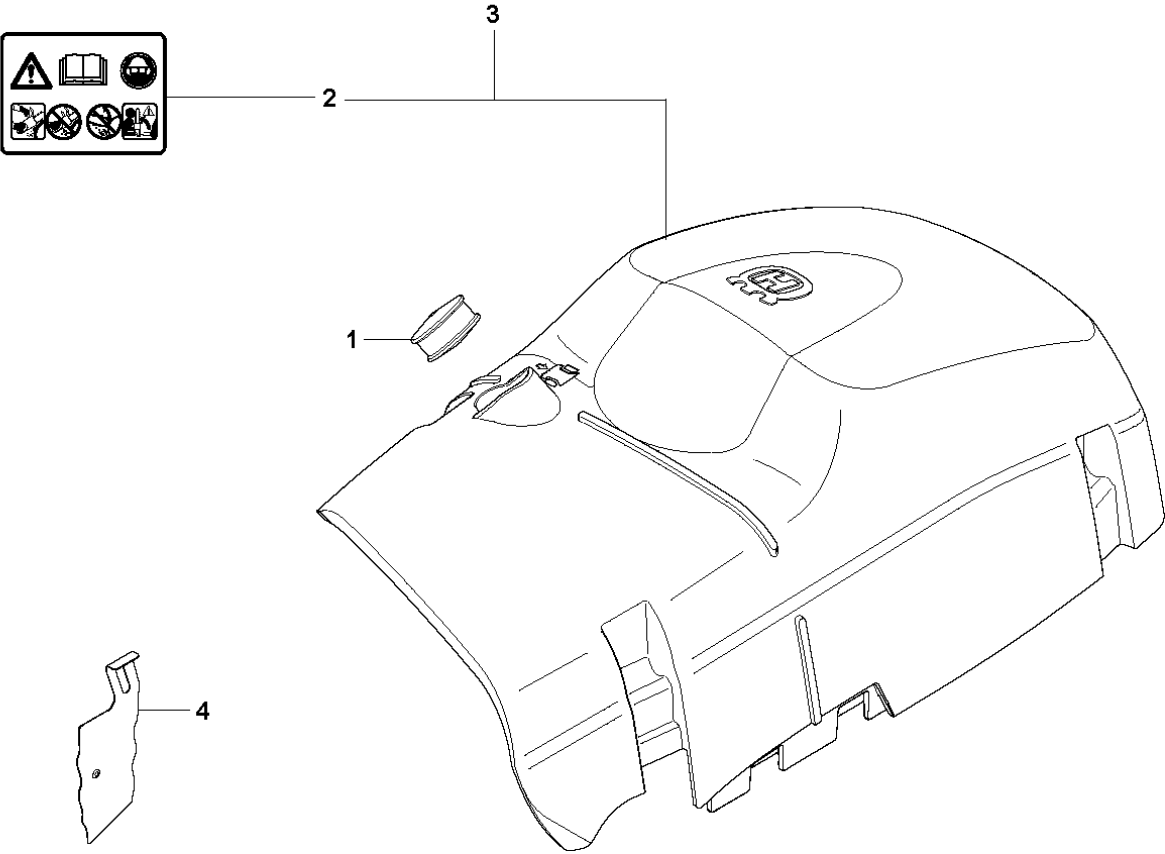

E 570 AutoTune
CYLINDER COVER

CYLINDER COVER

570, AutoTune, from 2013-03 -

Ref	Part No	Description	Remark	QTY KIT
1	537 20 71-01	PLUG		1
2	503 98 74-01	LABEL		1
3	537 21 25-01	CYLINDER COVER		1
4	537 21 05-01	WINTER COVER		1