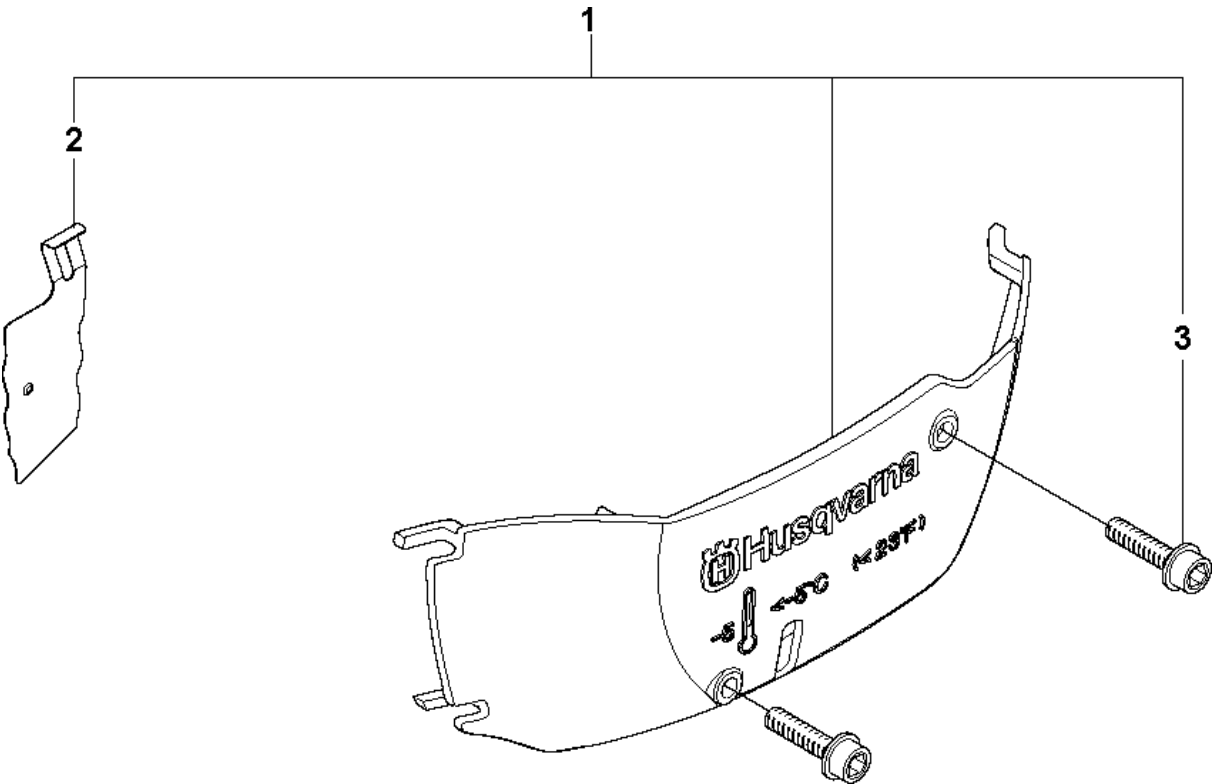

WINTER KIT

570, AutoTune, from 2013-03 -

Ref	Part No	Description	Remark	QTY KIT
1	504 04 57-02	WINTER KIT		1
2	537 21 05-01	WINTER COVER		1
3	503 21 70-16	SCREW CCRPANT		2