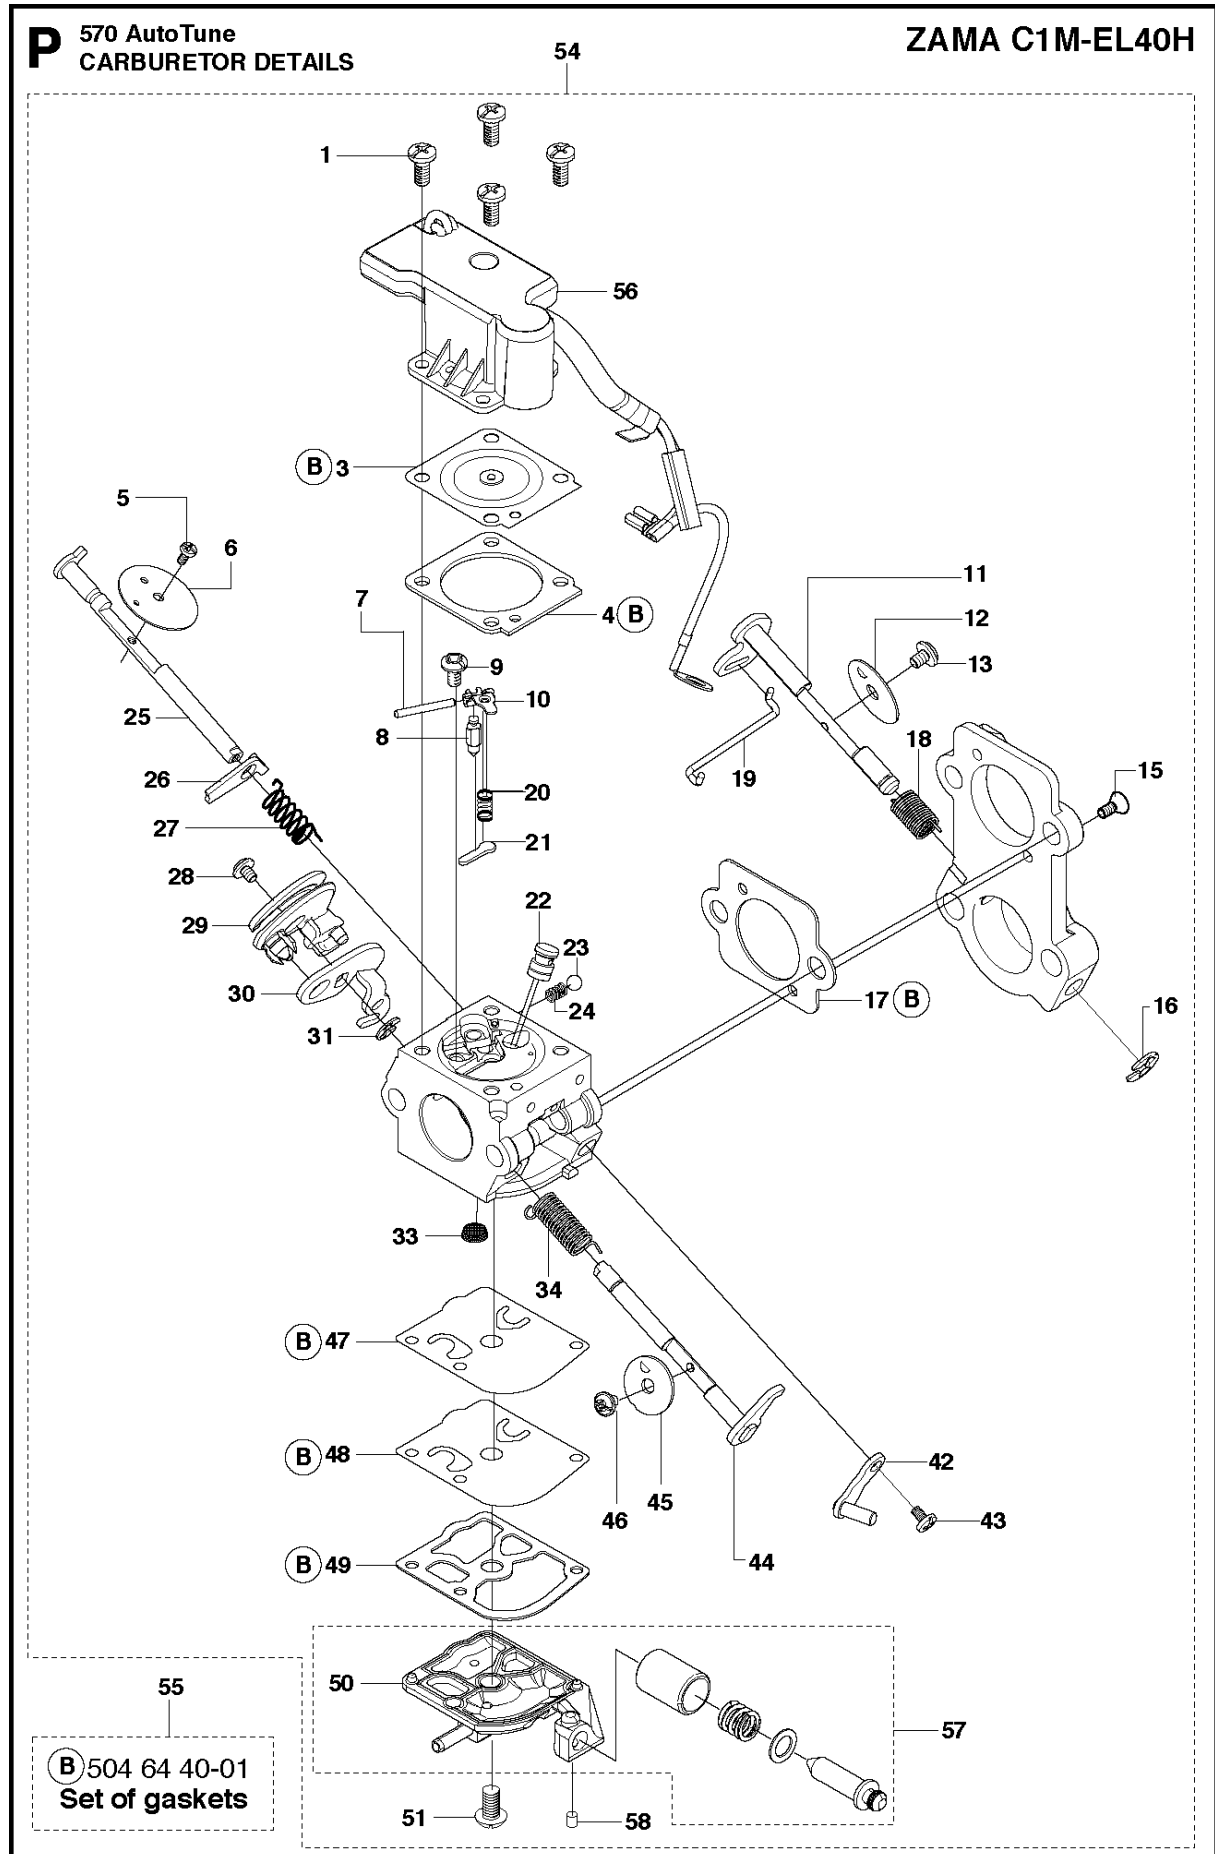

CARBURETOR DETAILS

570, AutoTune, from 2013-03 -

Ref	Part No	Description	Remark	QTY	KIT
1	506 39 66-01	SCREW		4	54
3	504 11 38-01	DIAPHRAGM		1	54, 55
4	504 62 79-01	GASKET		1	54, 55
5	503 48 18-01	SCREW		1	54
6	504 62 77-01	CHOKE VALVE		1	54
7	503 48 00-01	PIN RETAINING SCREW		1	54
8	503 47 97-01	VALVE		1	54
9	503 48 01-01	SCREW		1	54
10	503 66 59-01	LEVER		1	54
11	544 23 78-01	SHAFT		1	54
12	537 17 70-01	VALVE		1	54
13	503 48 18-01	SCREW		1	54
15	537 38 51-01	SCREW		2	54
16	537 38 50-01	CLIP		1	54
17	537 38 53-01	GASKET		1	54, 55
18	537 38 55-01	SPRING		1	54
19	544 23 79-01	ROD		1	54
20	537 38 34-01	SPRING		1	54
21	503 53 56-01	PLUG WELCH		1	54
22	544 23 77-01	NOZZLE ASSY		1	54
23	537 01 25-01	BALL		1	54
24	537 01 26-01	SPRING		1	54
25	537 38 42-01	SHAFT ASSY		1	54
26	544 23 80-01	LEVER		1	54
27	537 38 44-01	SPRING		1	54
28	503 47 90-01	SCREW		1	54
29	544 38 76-01	THROTTLE LEVER ASSY		1	54
30	537 38 41-01	LEVER		1	54
31	504 02 67-01	CIRCLIP		1	54
33	503 53 57-01	STRAINER		1	54
34	537 38 29-01	SPRING		1	54
42	537 38 45-01	LEVER		1	54
43	503 47 90-01	SCREW		1	54
44	577 57 56-01	THROTTLE SHAFT ASSY		1	54
45	537 38 30-01	VALVE		1	54
46	503 52 36-01	SCREW		1	54
47	537 38 31-01	DIAPHRAGM PUMP		1	54, 55
48	537 40 33-01	DIAPHRAGM		1	54, 55
49	537 02 01-01	GASKET PUMP		1	54, 55
50	502 07 89-01	COVER		1	54, 57
51	503 47 96-01	SCREW		1	54
54	581 27 97-01	CARBURETTOR	ZAMA C1M-EL 40H	1	
55	504 64 40-01	KIT	Set of gaskets	1	54
56	576 69 42-01	VALVE HOUSING ASSY		1	54
57	581 46 31-01	IDLE SPEED SCREW		1	54
58	503 48 11-01	PIECE		1	54