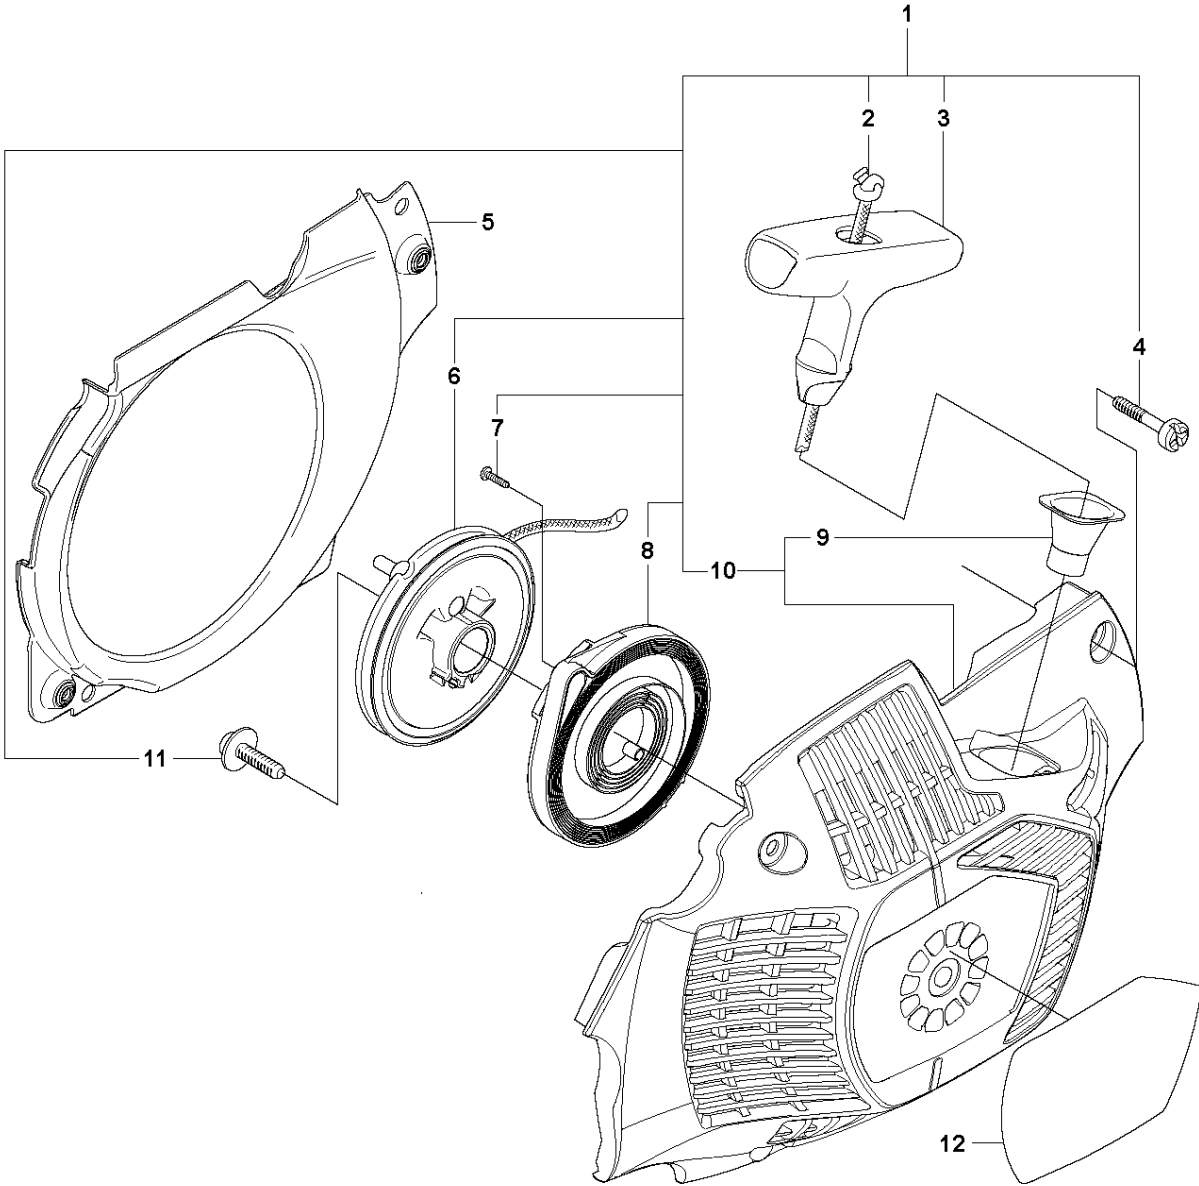

STARTER

570, AutoTune, from 2013-03 -

Ref	Part No	Description	Remark	QTY	KIT
1	504 04 55-02	STARTER ASSY		1	
2	505 30 51-25	STARTER CORD		1	1
3	537 23 25-01	STARTER HANDLE		1	1
4	544 08 03-01	SCREW CIHPANMO		4	1
5	537 20 26-01	AIR CONDUCTOR		1	1
6	537 20 24-01	STARTER PULLEY ASSY		1	1
7	503 21 28-13	SCREW CCRPANT		2	1
8	505 06 53-01	SPRING CASSETTE ASSY		1	1
9	537 28 32-01	REINFORCEMENT SLEEVE		1	1, 10
10	504 04 54-01	STARTER HOUSING		1	1
11	503 20 52-16	SCREW IHST		1	1
12	504 09 41-06	LABEL	570 AutoTune	1