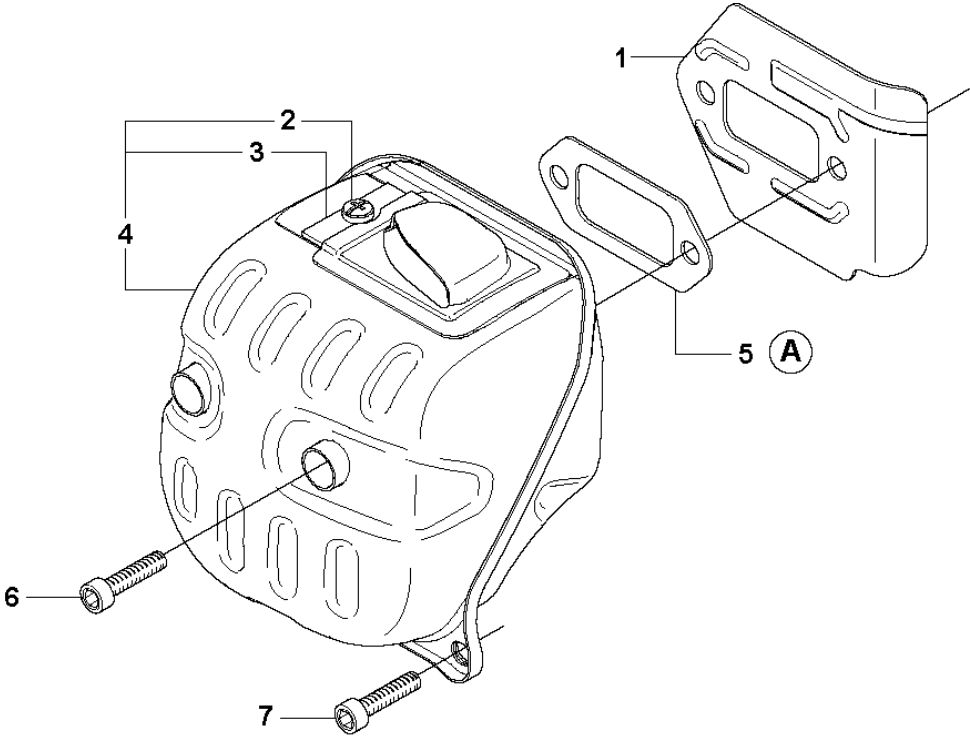

26

A 537 21 26-01
Set of gaskets

MUFFLER

570, AutoTune, from 2013-03 -

Ref	Part No	Description	Remark	QTY	KIT
1	537 21 06-01	HEAT DEFLECTOR		1	
2	724 12 87-59	SCREW CRPANM		1	4
3	503 76 64-02	SPARK ARRESTOR SCREEN		1	4
4	544 03 02-01	MUFFLER ASSY	FF CE	1	
4	544 03 02-02	MUFFLER ASSY	DF US	1	
5	537 20 82-01	GASKET		1	26
6	725 53 70-55	SCREW IHSCM		2	
7	503 20 73-20	SCREW IHSCM		2	
26	537 21 26-02	GASKET KIT	Set of gaskets	1