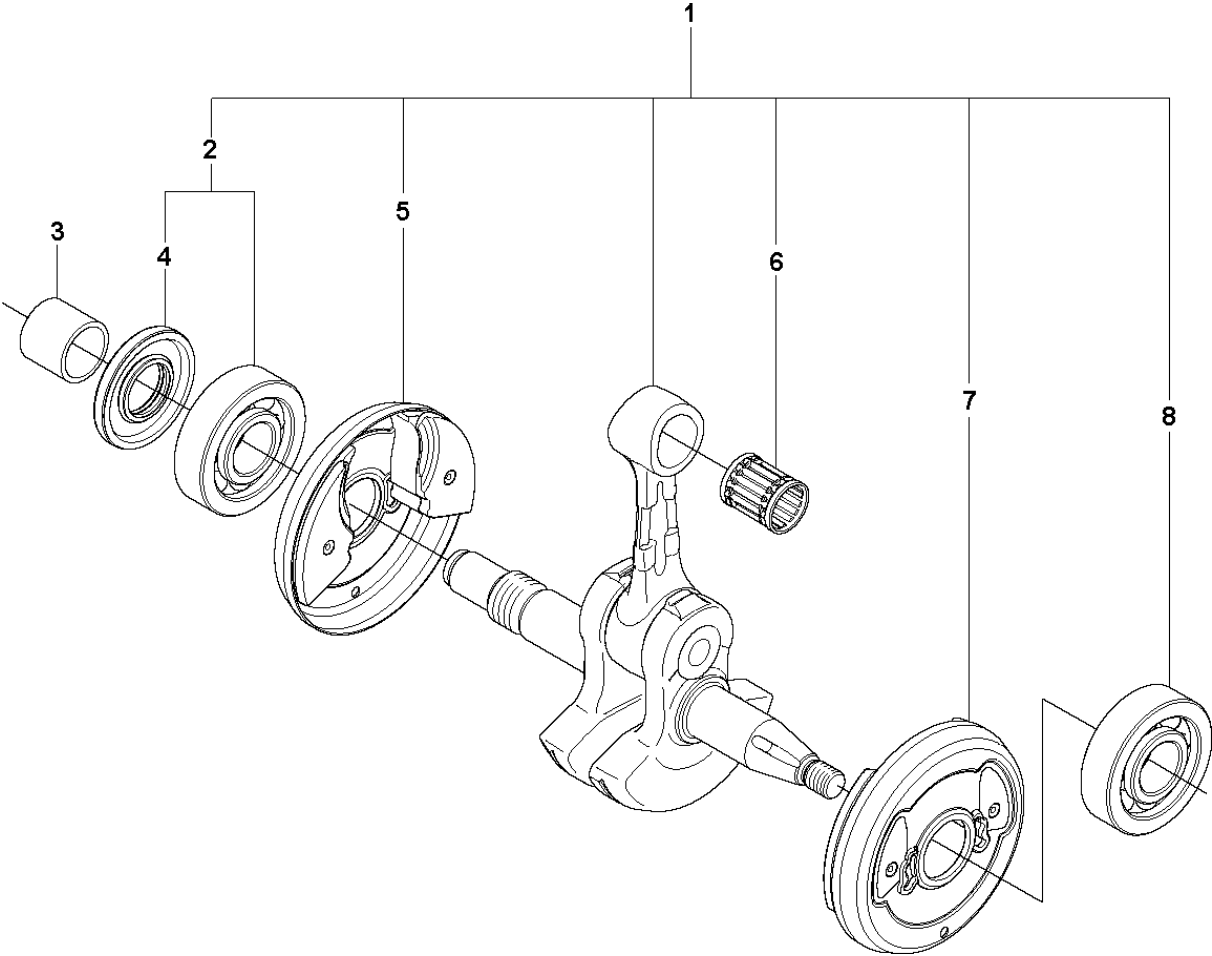

CRANKSHAFT

570, AutoTune, from 2013-03 -

Ref	Part No	Description	Remark	QTY KIT	
1	505 12 19-02	CRANKSHAFT ASSY			
2	525 43 42-01	BALL BEARING		1	1
3	537 20 58-01	SLEEVE		1	
4	505 41 61-01	RADIAL SEAL		1	1, 2
5	537 20 33-01	CUP		1	1
6	503 25 56-01	NEEDLE BEARING		1	1
7	537 20 33-01	CUP		1	1
8	525 43 43-01	BALL BEARING		1	1