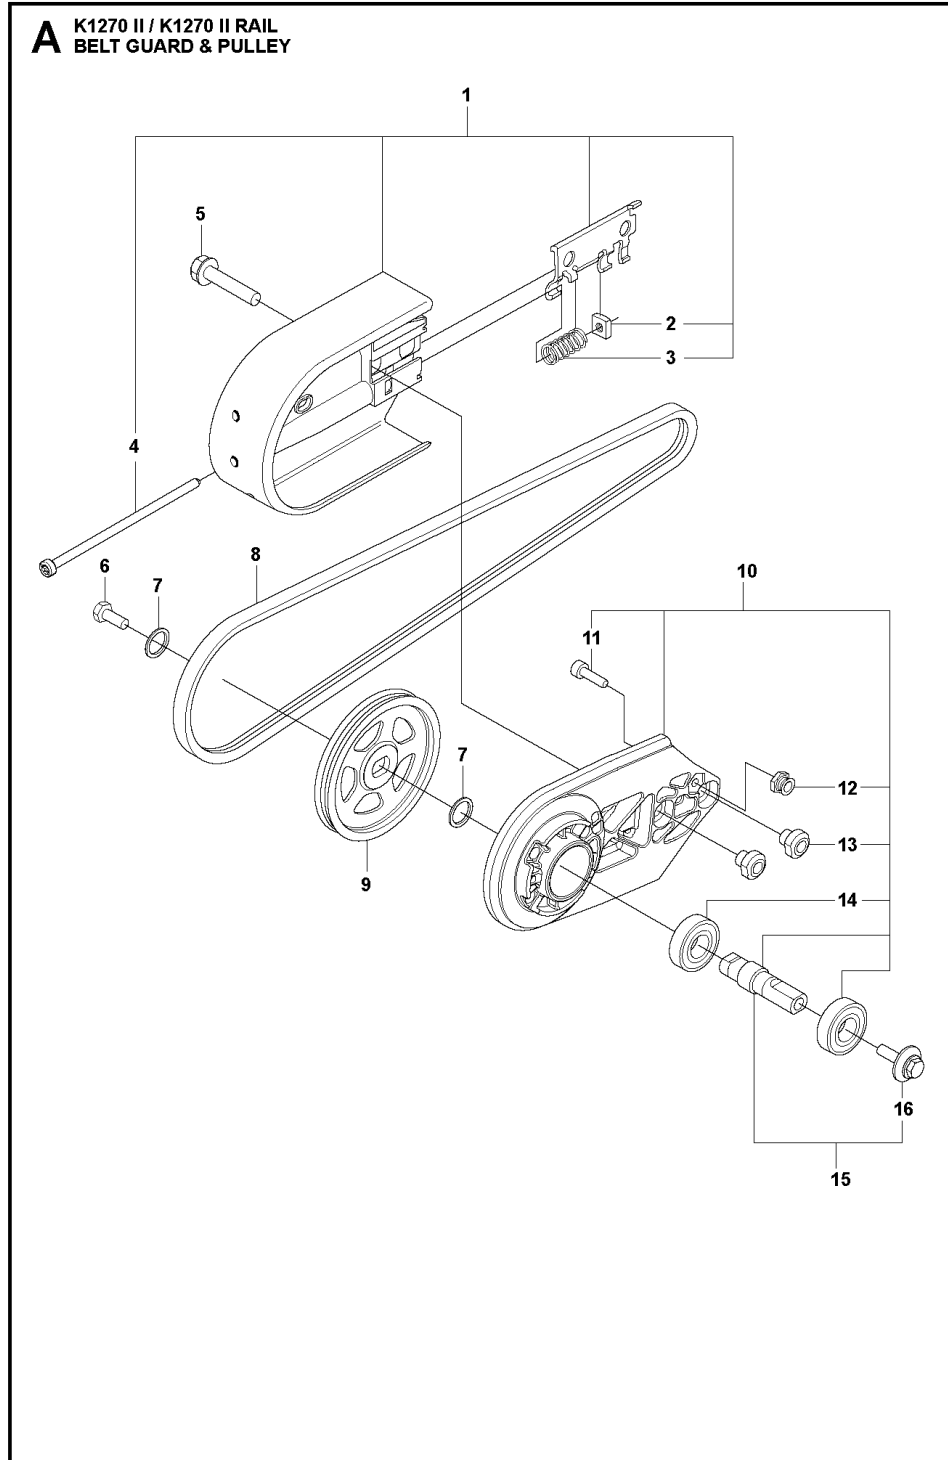

BELT GUARD

Ref.	Article N.	Description	Qty	Kit
1	506271704	BELT GUARD	1	-
2	544873601	LABEL	1	-

Ref.	Article N.	Description	Qty	Kit
3	506268401	SPACING SLEEVE	1	-
4	503220001	HEXAGON NUT	1	-
5	503144903	CLUTCH ASSY	1	-
6	503145101	CLUTCH SPRING	3	-
7	588809201	DRIVING PULLEY ASSY <i>14</i>	1	-
7	588809202	DRIVING PULLEY ASSY <i>16</i>	1	-
8	529602601	BALL BEARING	2	-
9	587536401	SPACING SLEEVE	1	-

BELT GUARD AND PULLEY

Ref.	Article N.	Description	Qty	Kit
1	506279206	BELT GUARD	1	-
1	506279207	BELT GUARD <i>Rail 14</i>	1	-

Ref.	Article N.	Description	Qty	Kit
1	506279213	BELT GUARD	1	-
2	506409301	NUT	1	-
3	506266801	COMPRESSION SPRING	1	-
4	503207205	SCREW CITXSCM	1	-
5	506284401	SCREW EHHFM	2	-
6	503200045	SCREW EHHFM	1	-
7	503230104	WASHER	2	-
8	544976302	DRIVE BELT <i>Rail 16</i>	1	-
8	544976301	DRIVE BELT <i>14 16, Rail 14</i>	1	-
9	578110501	PULLEY	1	-
10	589390303	BEARING HOUSING	1	-
11	505574116	SCREW ITXSCM	1	-
12	586416902	STOP	1	-
13	584788101	NUT	2	-
14	583953301	BALL BEARING	2	-
15	588992403	SHAFT	1	-
16	590503801	SCREW	1	-

BELT GUARD AND PULLEY

Ref.	Article N.	Description	Qty	Kit
1	506279208	BELT GUARD Rail 16	1	-

Ref.	Article N.	Description	Qty	Kit
1	506279207	BELT GUARD <i>Rail 14</i>	1	-
1	506279206	BELT GUARD	1	-
2	506409301	NUT	1	-
3	506266801	COMPRESSION SPRING	1	-
4	503207205	SCREW CITXSCM	1	-
5	506284401	SCREW EHHFM	2	-
6	503200045	SCREW EHHFM	1	-
7	503230104	WASHER	2	-
8	544976301	DRIVE BELT <i>14 16, Rail 14</i>	1	-
8	544976302	DRIVE BELT <i>Rail 16</i>	1	-
9	578110501	PULLEY	1	-
10	589390303	BEARING HOUSING	1	-
11	505574116	SCREW ITXSCM	1	-
12	586416901	STOP	1	-
13	584788101	NUT	2	-
14	583953301	BALL BEARING	2	-
15	588992403	SHAFT	1	-
16	590503801	SCREW	1	-