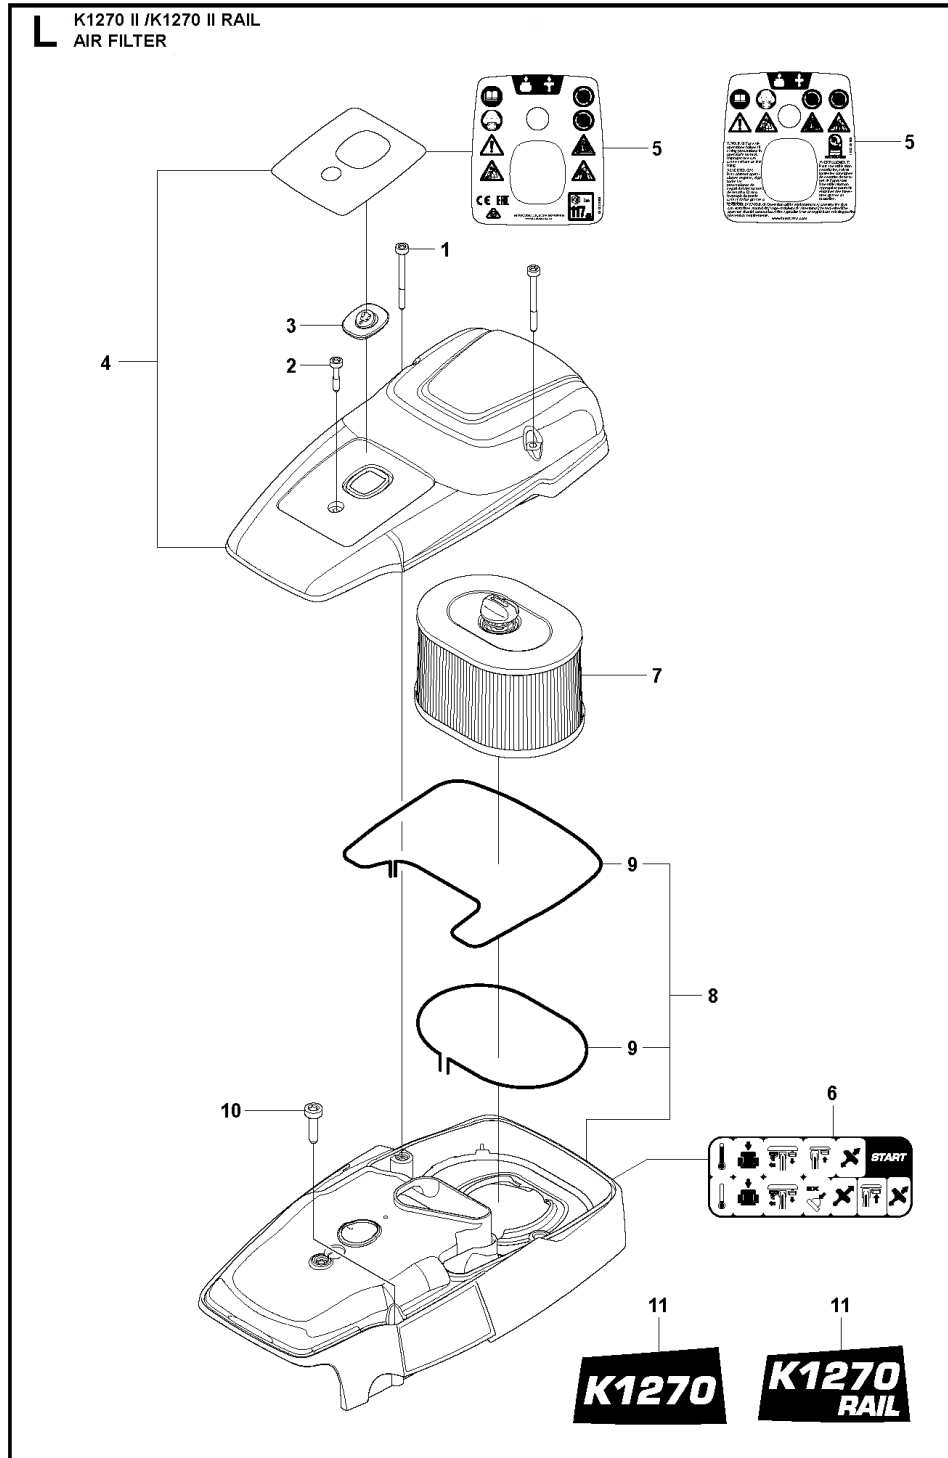

Product Catalog: /K 1270 II

AIR FILTER

Ref.	Article N.	Description	Qty	Kit
1	503215356	SCREW ITXSCM	2	-
2	503215312	SCREW ITXSCM	1	-
3	585428301	PLUG	1	-
4	590357803	FILTER COVER ASSY	1	-
4	590357802	FILTER COVER ASSY <i>South Korea Only</i>	1	-
5	589023807	DECAL <i>CE</i>	1	-
5	589023805	DECAL <i>USA, Canada, Mexico</i>	1	-
5	589023806	DECAL <i>South Korea Only</i>	1	-
6	544873803	LABEL	1	-
7	510244103	AIR FILTER <i>Standard</i>	1	-
8	576553203	CYLINDER COVER	1	-
8	576553204	CYLINDER COVER <i>South Korea Only</i>	1	-
9	525617004	SEALING	2	-
10	503215330	SCREW ITXSCM	5	-
11	525816903	LABEL <i>K1270</i>	1	-

BELT GUARD

Ref.	Article N.	Description	Qty	Kit
1	506271704	BELT GUARD	1	-
2	544873601	LABEL	1	-

Ref.	Article N.	Description	Qty	Kit
3	506268401	SPACING SLEEVE	1	-
4	503220001	HEXAGON NUT	1	-
5	503144903	CLUTCH ASSY	1	-
6	503145101	CLUTCH SPRING	3	-
7	588809201	DRIVING PULLEY ASSY <i>14</i>	1	-
7	588809202	DRIVING PULLEY ASSY <i>16</i>	1	-
8	529602601	BALL BEARING	2	-
9	587536401	SPACING SLEEVE	1	-

BELT GUARD AND PULLEY

Ref.	Article N.	Description	Qty	Kit
1	506279206	BELT GUARD	1	-
1	506279207	BELT GUARD <i>Rail 14</i>	1	-

Ref.	Article N.	Description	Qty	Kit
1	506279213	BELT GUARD	1	-
2	506409301	NUT	1	-
3	506266801	COMPRESSION SPRING	1	-
4	503207205	SCREW CITXSCM	1	-
5	506284401	SCREW EHHFM	2	-
6	503200045	SCREW EHHFM	1	-
7	503230104	WASHER	2	-
8	544976302	DRIVE BELT <i>Rail 16</i>	1	-
8	544976301	DRIVE BELT <i>14 16, Rail 14</i>	1	-
9	578110501	PULLEY	1	-
10	589390303	BEARING HOUSING	1	-
11	505574116	SCREW ITXSCM	1	-
12	586416902	STOP	1	-
13	584788101	NUT	2	-
14	583953301	BALL BEARING	2	-
15	588992403	SHAFT	1	-
16	590503801	SCREW	1	-