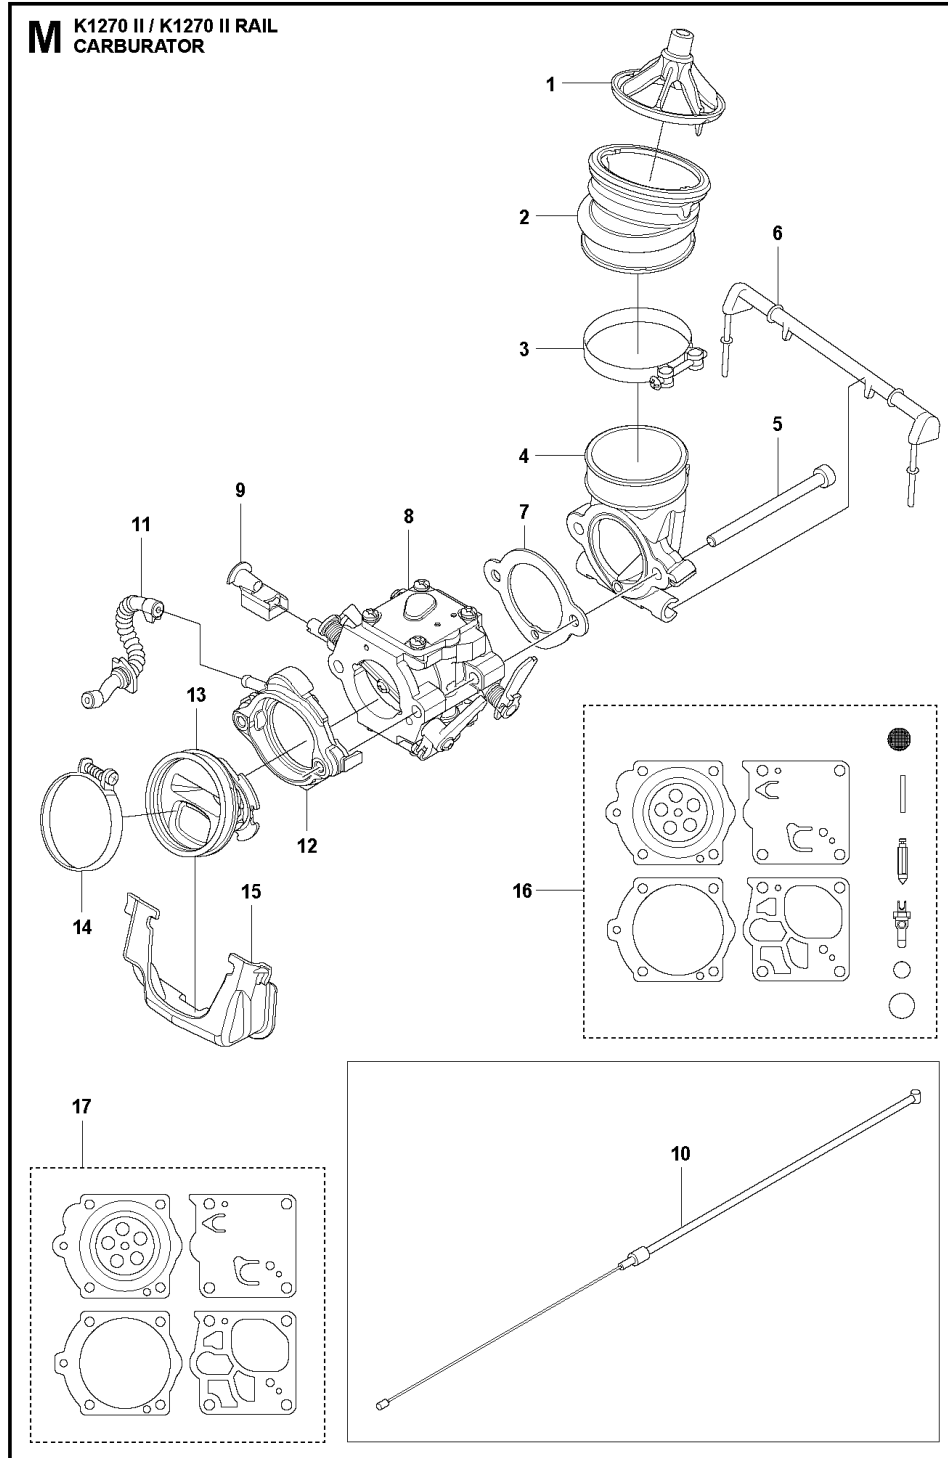

CARBURATOR

Ref.	Article N.	Description	Qty	Kit
1	510243901	FILTER	1	-
2	510243802	BELLOWS	1	-