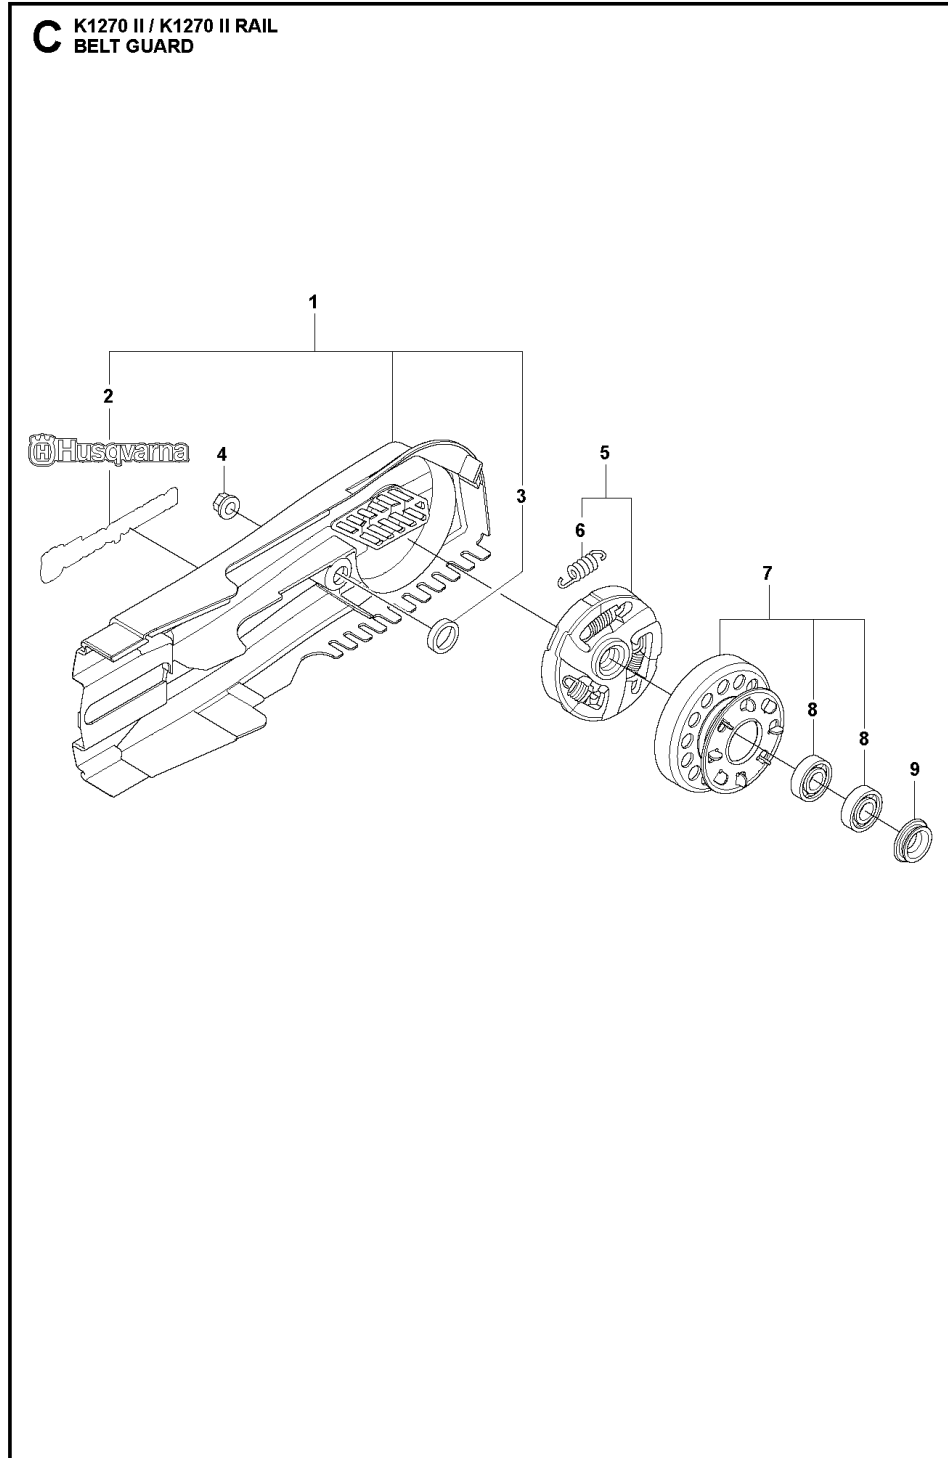

Product Catalog: /K 1270 II

AIR FILTER

Ref.	Article N.	Description	Qty	Kit
1	503215356	SCREW ITXSCM	2	-
2	503215312	SCREW ITXSCM	1	-
3	585428301	PLUG	1	-
4	590357803	FILTER COVER ASSY	1	-
4	590357802	FILTER COVER ASSY <i>South Korea Only</i>	1	-
5	589023807	DECAL <i>CE</i>	1	-
5	589023805	DECAL <i>USA, Canada, Mexico</i>	1	-
5	589023806	DECAL <i>South Korea Only</i>	1	-
6	544873803	LABEL	1	-
7	510244103	AIR FILTER <i>Standard</i>	1	-
8	576553203	CYLINDER COVER	1	-
8	576553204	CYLINDER COVER <i>South Korea Only</i>	1	-
9	525617004	SEALING	2	-
10	503215330	SCREW ITXSCM	5	-
11	525816903	LABEL <i>K1270</i>	1	-

BELT GUARD

Ref.	Article N.	Description	Qty	Kit
1	506271704	BELT GUARD	1	-
2	544873601	LABEL	1	-

Ref.	Article N.	Description	Qty	Kit
3	506268401	SPACING SLEEVE	1	-
4	503220001	HEXAGON NUT	1	-
5	503144903	CLUTCH ASSY	1	-
6	503145101	CLUTCH SPRING	3	-
7	588809201	DRIVING PULLEY ASSY <i>14</i>	1	-
7	588809202	DRIVING PULLEY ASSY <i>16</i>	1	-
8	529602601	BALL BEARING	2	-
9	587536401	SPACING SLEEVE	1	-

BELT GUARD AND PULLEY

Ref.	Article N.	Description	Qty	Kit
1	506279206	BELT GUARD	1	-
1	506279207	BELT GUARD <i>Rail 14</i>	1	-

Ref.	Article N.	Description	Qty	Kit
1	506279213	BELT GUARD	1	-
2	506409301	NUT	1	-
3	506266801	COMPRESSION SPRING	1	-
4	503207205	SCREW CITXSCM	1	-
5	506284401	SCREW EHHFM	2	-
6	503200045	SCREW EHHFM	1	-
7	503230104	WASHER	2	-
8	544976302	DRIVE BELT <i>Rail 16</i>	1	-
8	544976301	DRIVE BELT <i>14 16, Rail 14</i>	1	-
9	578110501	PULLEY	1	-
10	589390303	BEARING HOUSING	1	-
11	505574116	SCREW ITXSCM	1	-
12	586416902	STOP	1	-
13	584788101	NUT	2	-
14	583953301	BALL BEARING	2	-
15	588992403	SHAFT	1	-
16	590503801	SCREW	1	-