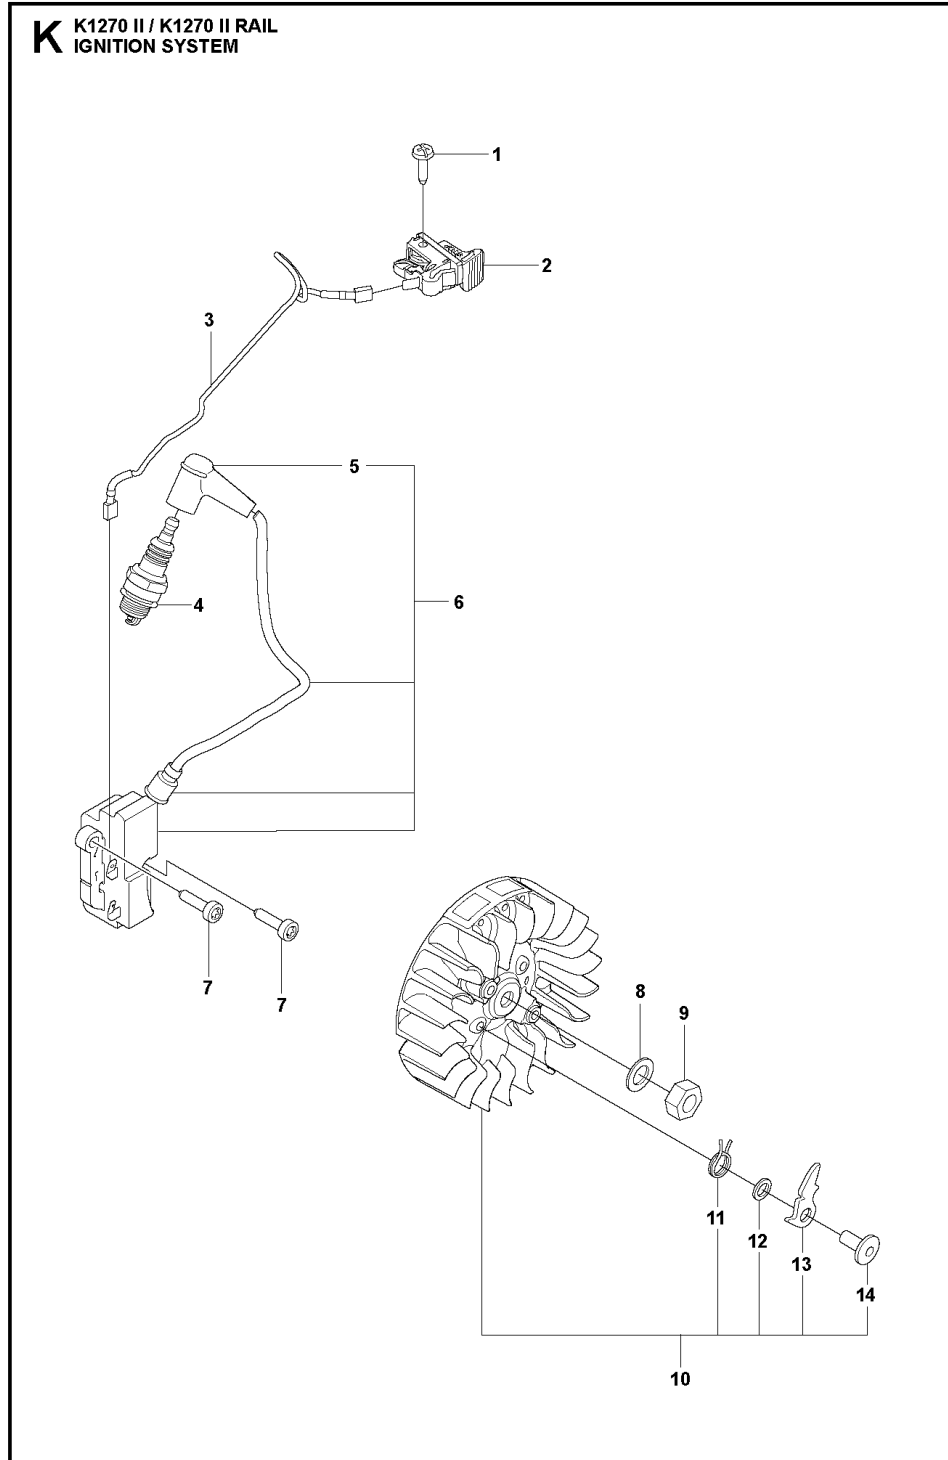

IGNITION SYSTEM

Ref.	Article N.	Description	Qty	Kit
1	525887403	SCREW CITXPANT	1	-
2	506318604	STOP SWITCH	1	-