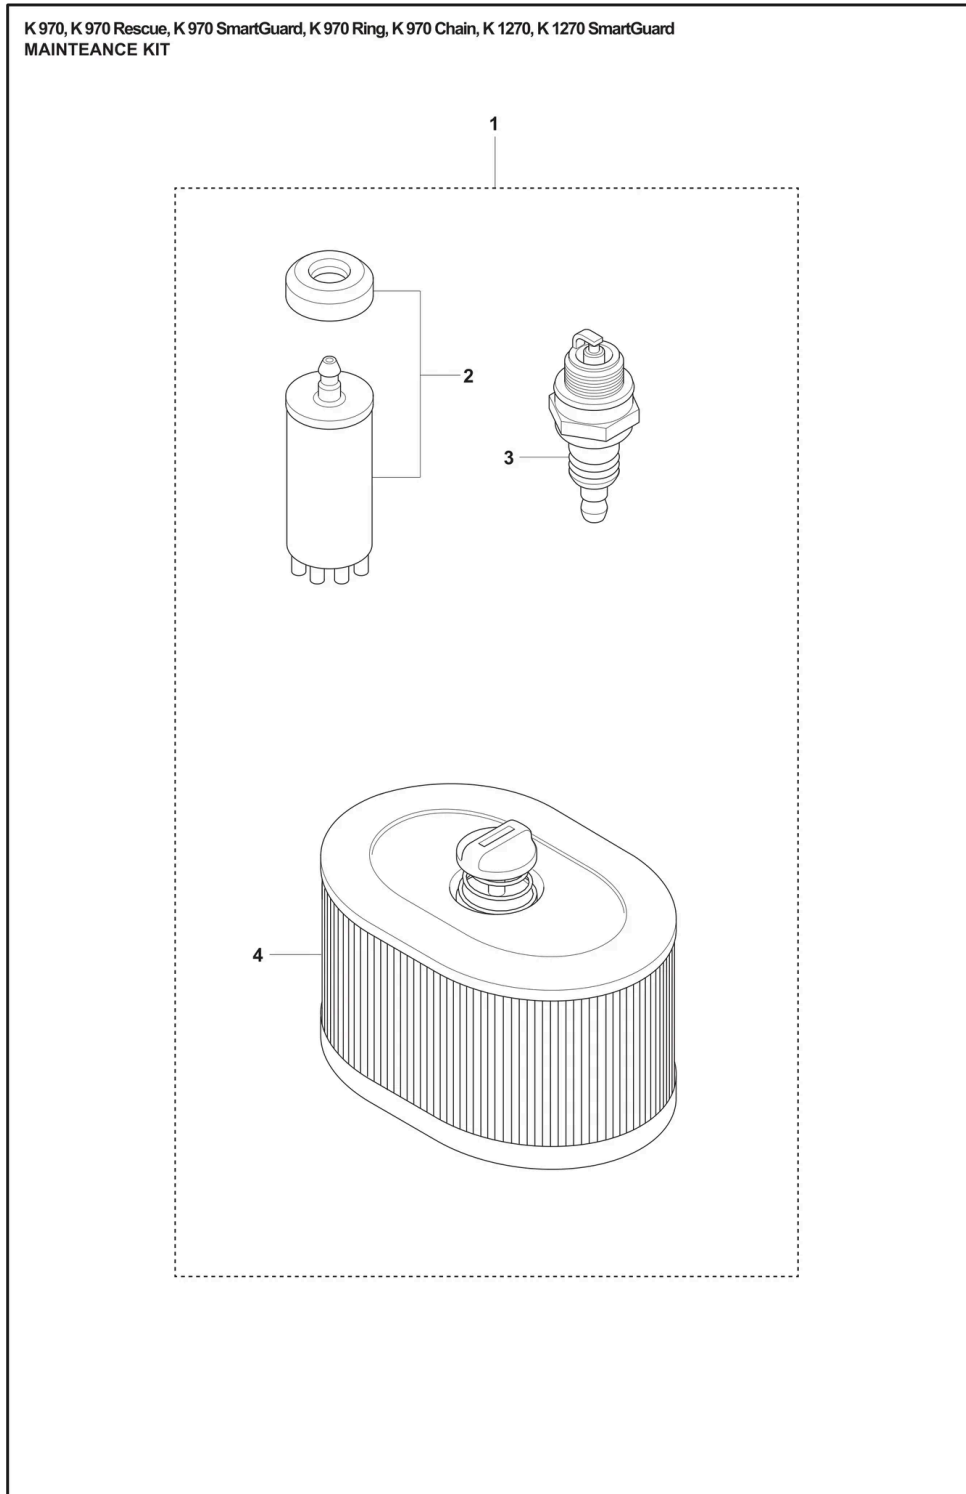

MAINTENANCE KIT

Ref.	Article N.	Description	Qty	Kit
1	546903002	SERVICE KIT	1	-
2	598836601	FUEL FILTER KIT	1	-