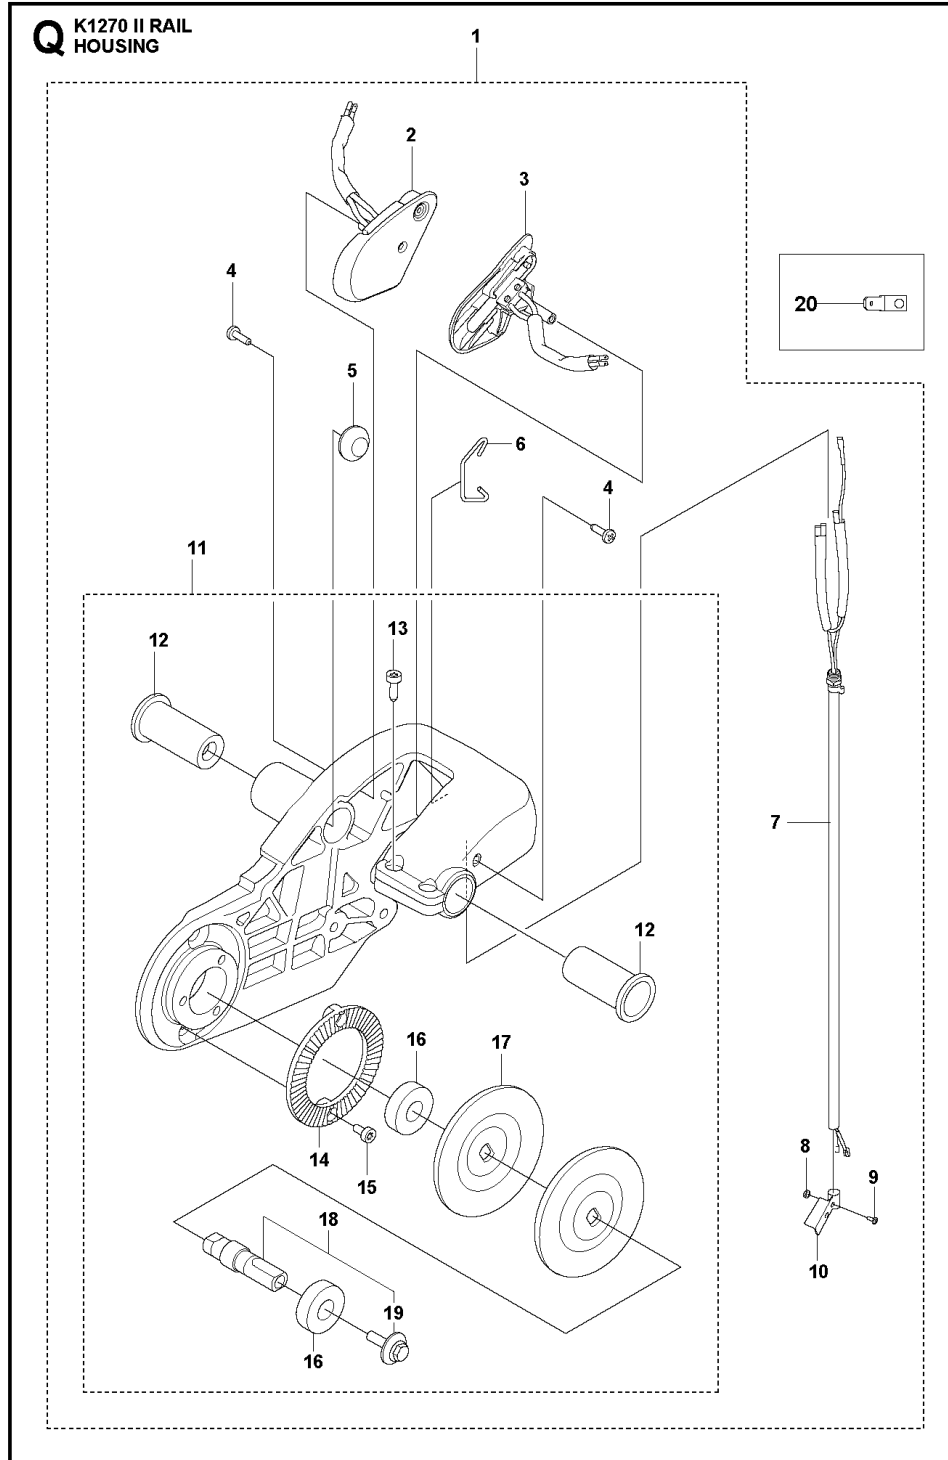

HOUSING

Ref.	Article N.	Description	Qty	Kit
1	576665706	BEARING HOUSING ASSY <i>14 Rail Stop Switch</i>	1	-
2	506359104	STOP SWITCH	1	-