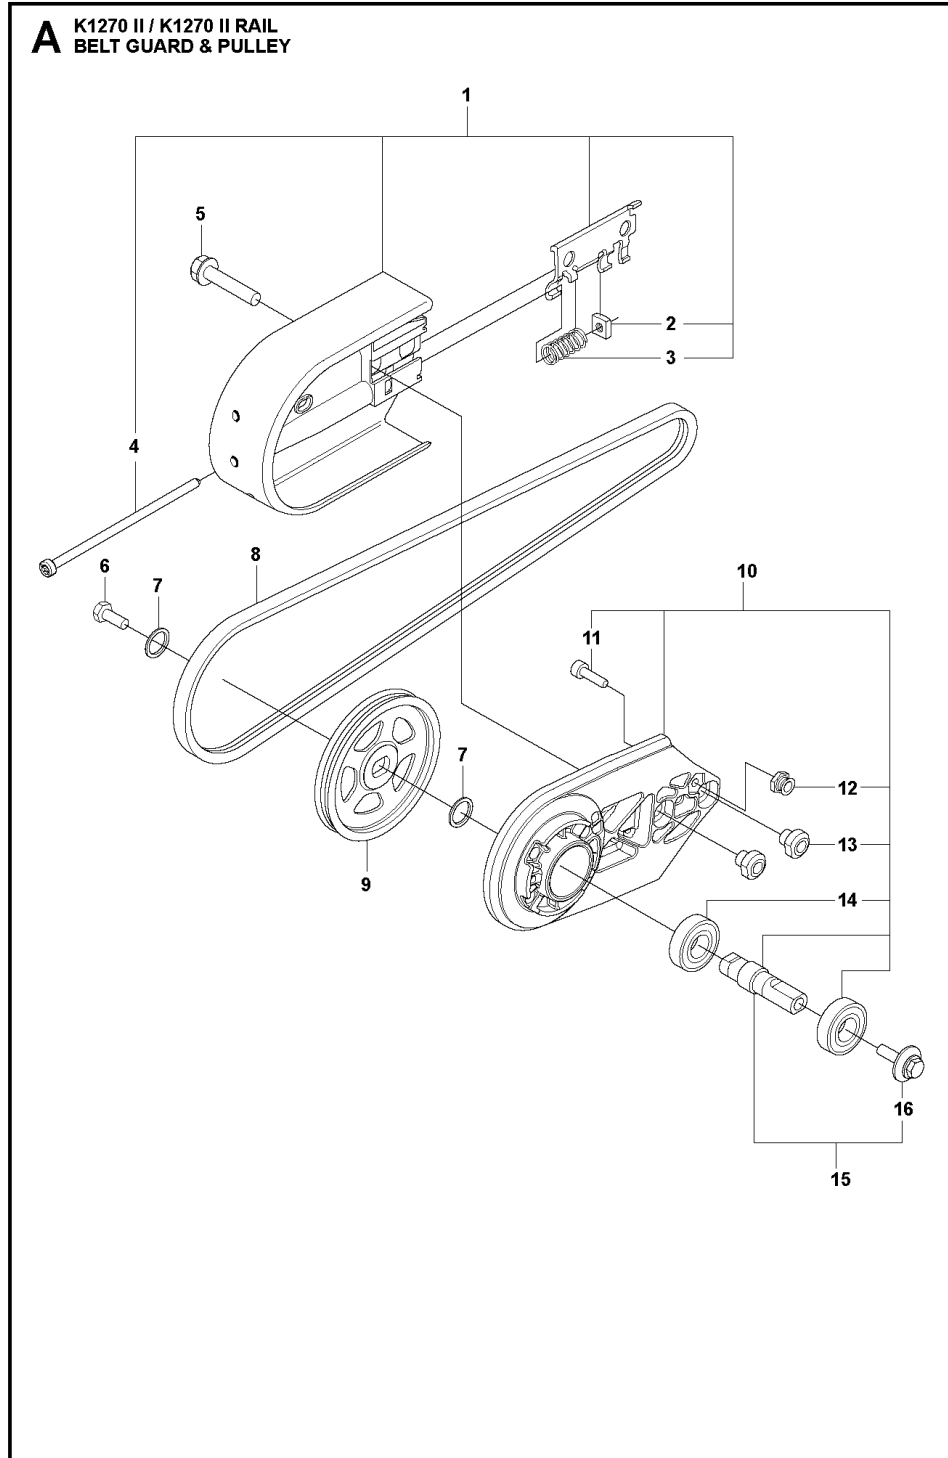

Product Catalog: /K 1270 II

AIR FILTER

Ref.	Article N.	Description	Qty	Kit
1	503215356	SCREW ITXSCM	2	-
2	503215312	SCREW ITXSCM	1	-
3	585428301	PLUG	1	-
4	590357803	FILTER COVER ASSY	1	-
4	590357802	FILTER COVER ASSY <i>South Korea Only</i>	1	-
5	589023807	DECAL <i>CE</i>	1	-
5	589023805	DECAL <i>USA, Canada, Mexico</i>	1	-
5	589023806	DECAL <i>South Korea Only</i>	1	-
6	544873803	LABEL	1	-
7	510244103	AIR FILTER <i>Standard</i>	1	-
8	576553203	CYLINDER COVER	1	-
8	576553204	CYLINDER COVER <i>South Korea Only</i>	1	-
9	525617004	SEALING	2	-
10	503215330	SCREW ITXSCM	5	-
11	525816903	LABEL <i>K1270</i>	1	-

BELT GUARD

Ref.	Article N.	Description	Qty	Kit
1	506271704	BELT GUARD	1	-
2	544873601	LABEL	1	-

Ref.	Article N.	Description	Qty	Kit
3	506268401	SPACING SLEEVE	1	-
4	503220001	HEXAGON NUT	1	-
5	503144903	CLUTCH ASSY	1	-
6	503145101	CLUTCH SPRING	3	-
7	588809201	DRIVING PULLEY ASSY <i>14</i>	1	-
7	588809202	DRIVING PULLEY ASSY <i>16</i>	1	-
8	529602601	BALL BEARING	2	-
9	587536401	SPACING SLEEVE	1	-

BELT GUARD AND PULLEY

Ref.	Article N.	Description	Qty	Kit
1	506279206	BELT GUARD	1	-
1	506279207	BELT GUARD <i>Rail 14</i>	1	-

Ref.	Article N.	Description	Qty	Kit
1	506279213	BELT GUARD	1	-
2	506409301	NUT	1	-
3	506266801	COMPRESSION SPRING	1	-
4	503207205	SCREW CITXSCM	1	-
5	506284401	SCREW EHHFM	2	-
6	503200045	SCREW EHHFM	1	-
7	503230104	WASHER	2	-
8	544976302	DRIVE BELT <i>Rail 16</i>	1	-
8	544976301	DRIVE BELT <i>14 16, Rail 14</i>	1	-
9	578110501	PULLEY	1	-
10	589390303	BEARING HOUSING	1	-
11	505574116	SCREW ITXSCM	1	-
12	586416902	STOP	1	-
13	584788101	NUT	2	-
14	583953301	BALL BEARING	2	-
15	588992403	SHAFT	1	-
16	590503801	SCREW	1	-