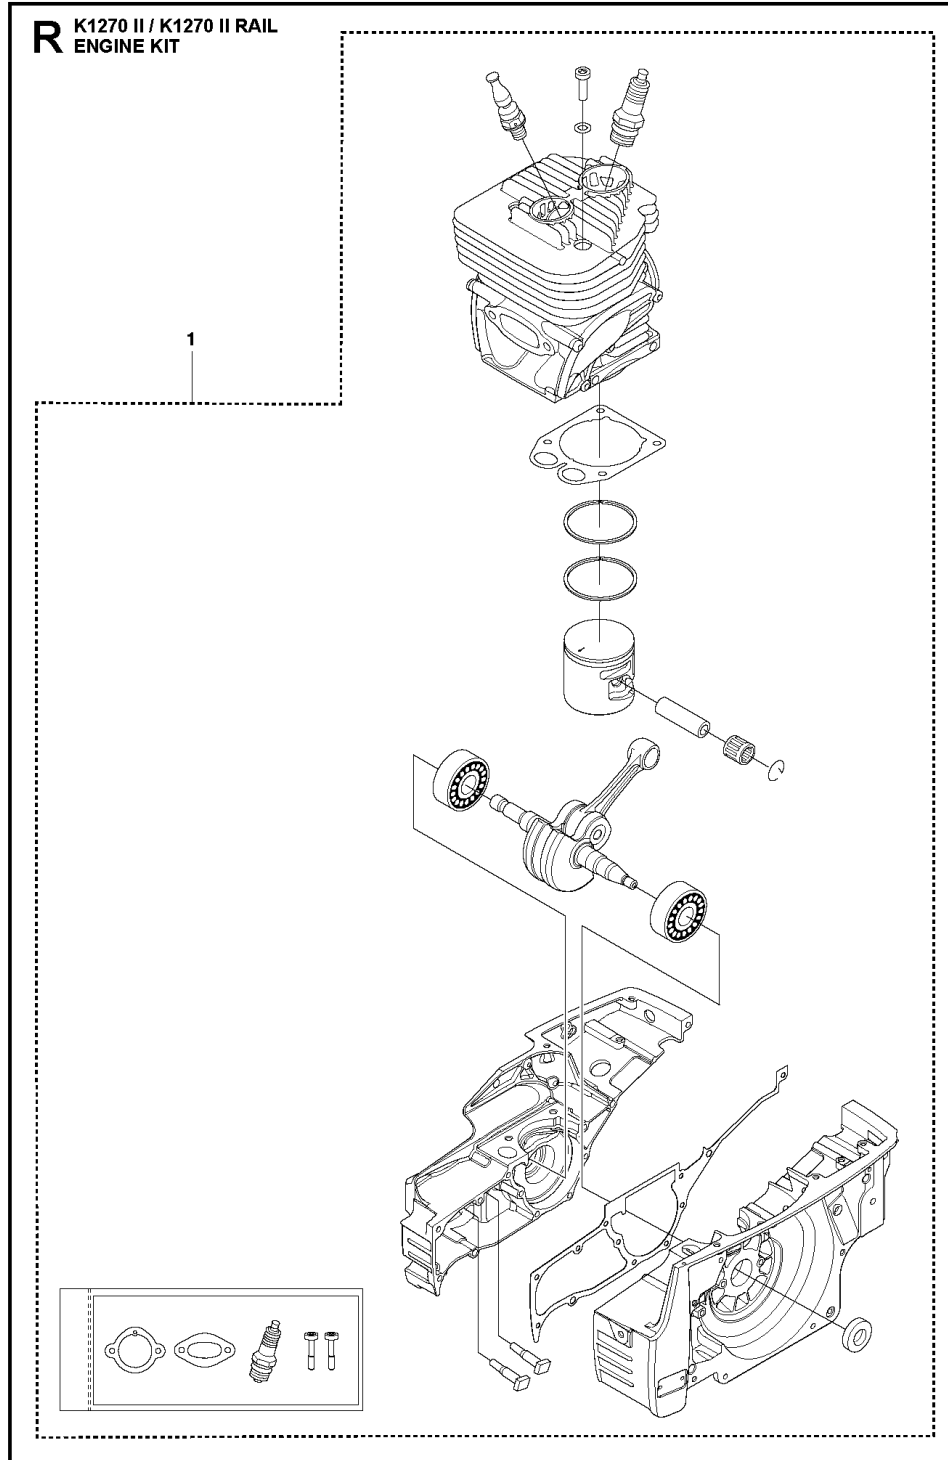

ENGINE KIT

Ref.	Article N.	Description	Qty	Kit
1	582415006	CRANKCASE	1	-