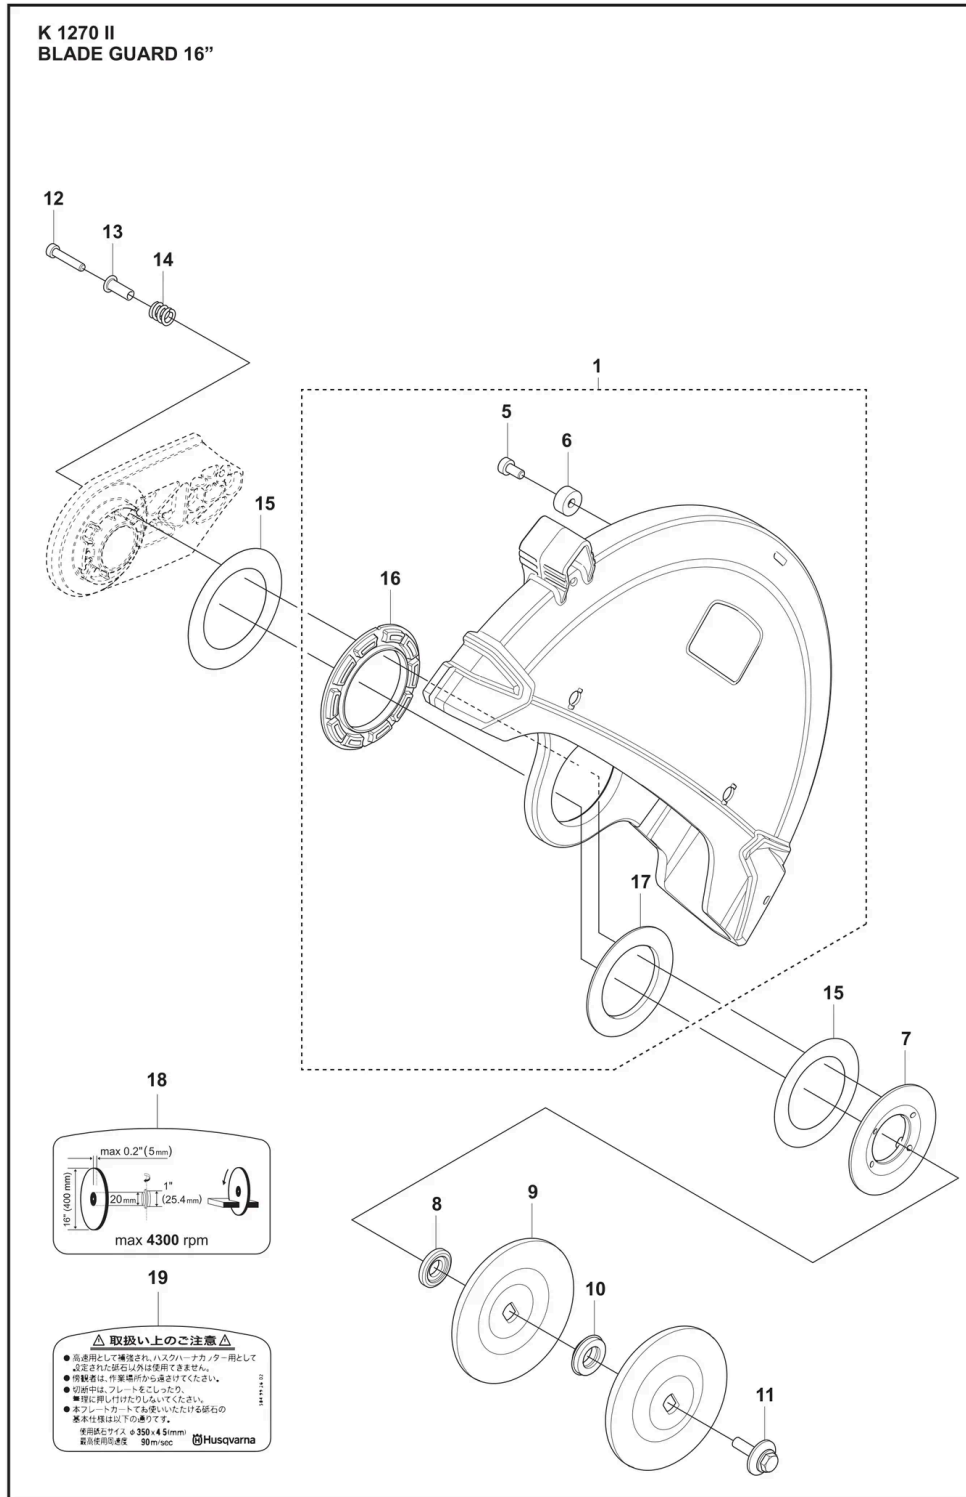

BLADE GUARD

Ref.	Article N.	Description	Qty	Kit
1	581351909	WHEEL GUARD	1	-
5	504909410	SCREW ITXSCT	1	-