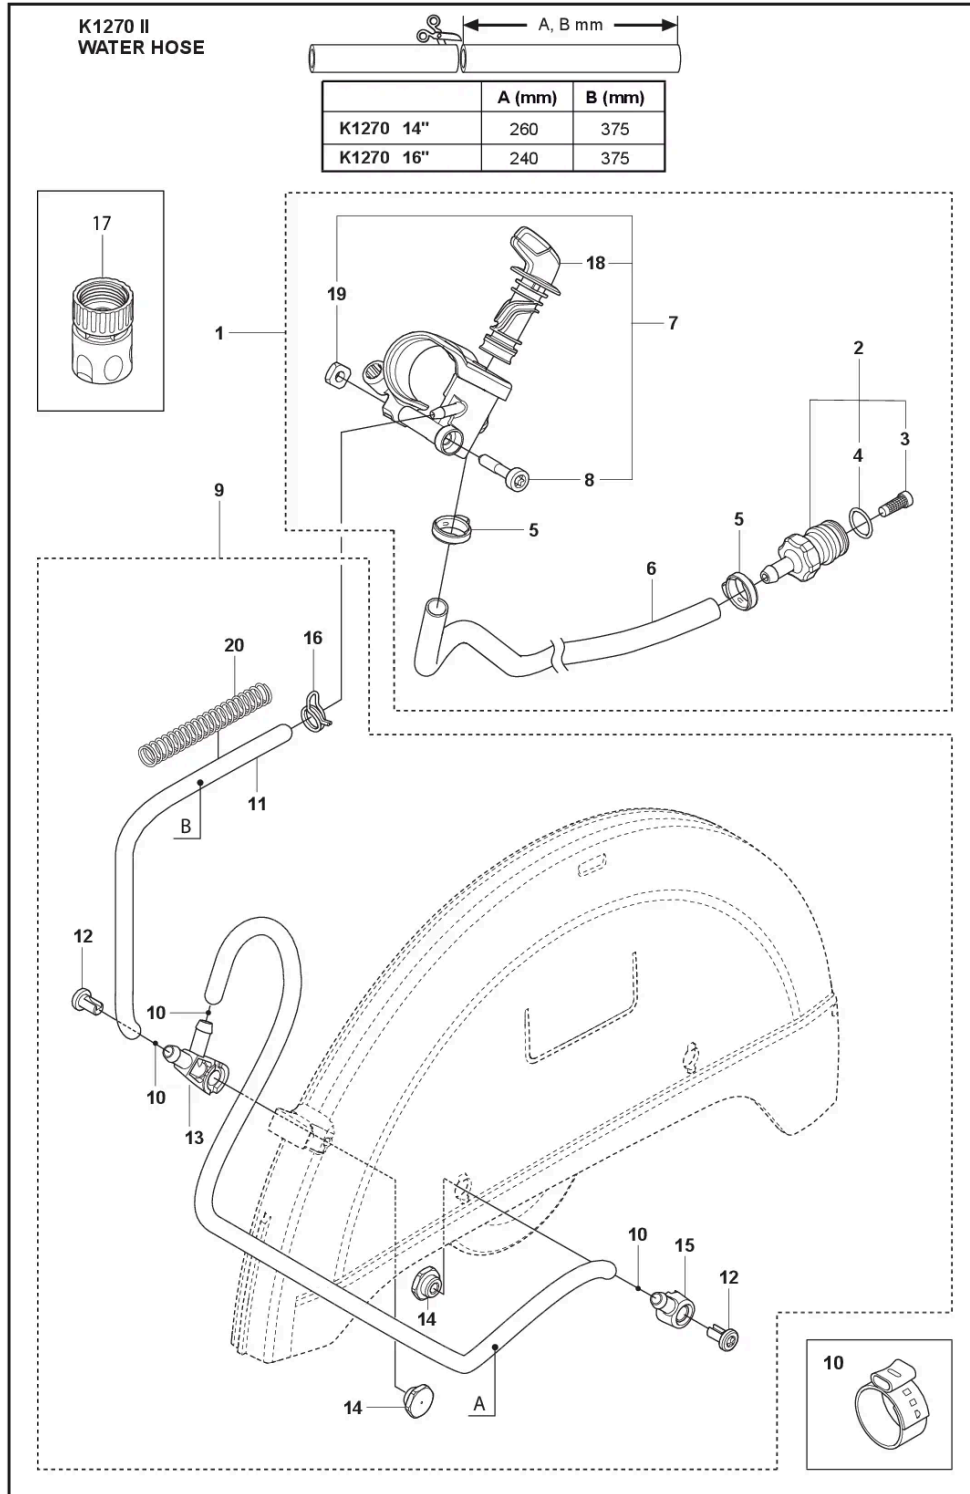

CRANKSHAFT

Ref.	Article N.	Description	Qty	Kit
1	577343803	CRANKSHAFT	1	-
2	503250002	BALL BEARING	2	-

Ref.	Article N.	Description	Qty	Kit
3	503132901	NEEDLE HOLDER	1	-

CYLINDER, PISTON AND MUFFLER

Ref.	Article N.	Description	Qty	Kit
1	584912204	DECOMPRESSION VALVE	1	-
2	516002401	SCREW	4	-

Ref.	Article N.	Description	Qty	Kit
1	506275514	STARTER	1	-
2	586443001	SCREW ITXSCFT	1	-

Ref.	Article N.	Description	Qty	Kit
3	503234302	WASHER	1	-
4	501896705	STARTER PULLEY	1	-
5	506335625	STARTER ROPE	1	-
5	506335650	STARTER ROPE <i>50meter</i>	1	-
6	584257903	STARTER HANDLE ASSY	1	-
7	503743601	DISC	1	-
8	503135001	RECOIL SPRING	1	-
9	506255803	STARTER COVER	1	-
10	501981005	SCREW ITXSCM	4	-
11	582141901	DECAL	1	-
12	501895902	AIR CONDUCTOR	1	-
12	501895903	AIR CONDUCTOR <i>Rail stop switch only</i>	1	-

TOOLS

Ref.	Article N.	Description	Qty	Kit
1	506382601	TOOL	1	-

WATER HOSE KIT

Ref.	Article N.	Description	Qty	Kit
1	581476222	HOSE KIT	1	-
2	581478302	NIPPLE	1	-

Ref.	Article N.	Description	Qty	Kit
3	589780701	STRAINER	1	-
4	505103501	O-RING	1	-
5	589638601	HOSE CLAMP	2	-
6	578198104	HOSE	1	-
7	578243308	VALVE ASSY	1	-
8	503215341	SCREW ITXSCM	1	-
9	581721510	HOSE KIT	1	-
10	589638601	HOSE CLAMP	3	-
11	581893508	HOSE	1	-
12	504634602	SCREW ITXSCM	2	-
13	587388902	HOUSING	1	-
14	576798404	NIPPLE	1	-
15	587389002	HOUSING	1	-
16	583833002	HOSE CLAMP	1	-
17	503266003	COUPLER <i>USA/Canada</i>	1	-
17	503266004	COUPLER <i>RoW</i>	1	-
18	581357002	LEVER ASSY	1	-
19	503226504	SQUARE NUT	1	-
20	506352701	PROTECTIVE SPRING	1	-