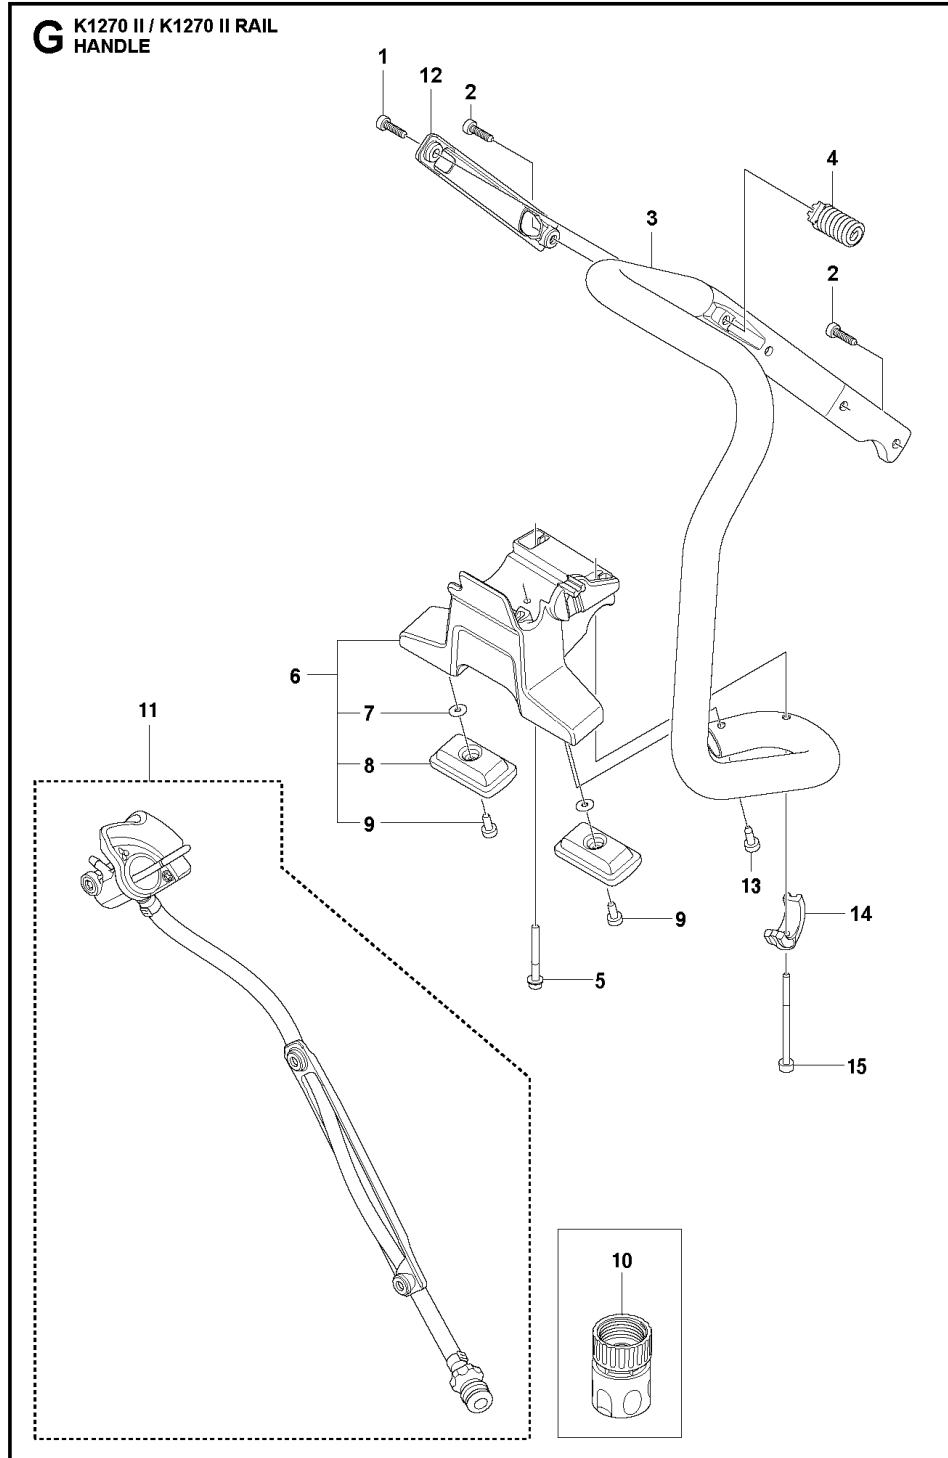

CRANKSHAFT

Ref.	Article N.	Description	Qty	Kit
1	577343803	CRANKSHAFT	1	-
2	503250002	BALL BEARING	2	-

Ref.	Article N.	Description	Qty	Kit
3	503132901	NEEDLE HOLDER	1	-

CYLINDER, PISTON AND MUFFLER

Ref.	Article N.	Description	Qty	Kit
1	584912204	DECOMPRESSION VALVE	1	-
2	516002401	SCREW	4	-

ENGINE KIT

Ref.	Article N.	Description	Qty	Kit
1	582415006	CRANKCASE	1	-

FUEL TANK

Ref.	Article N.	Description	Qty	Kit
1	598806403	FUEL TANK	1	-
2	537205601	COVER	1	-

Ref.	Article N.	Description	Qty	Kit
3	510255201	THROTTLE LOCKOUT	1	-
4	596927701	THROTTLE CABLE ASSY	1	-
6	598836601	FUEL FILTER KIT	1	-
7	581756203	FUEL HOSE	1	-
8	585226301	ANTIVIBRATION ELEMENT	1	-
9	502471803	THROTTLE CONTROL	1	-
10	720124020	PARALLEL PIN	2	-
11	537208501	LEVER	1	-
12	576139901	FUEL HOSE	1	-
13	537209801	SPRING	1	-
14	598611001	TANK VENT ASSY	1	-
15	501152901	TANK VENT ASSY	1	-
16	525887402	SCREW CITXPANT	1	-
17	588198201	GROUND SUPPORT	1	-
18	537042419	FUEL HOSE	1	-
19	540054901	PURGE	1	-
20	585226401	ANTIVIBRATION ELEMENT	1	-
21	544218420	SCREW ITXSCM	2	-
22	503140801	BUSHING	1	-
23	537210305	ANTIVIBRATION ELEMENT	1	-
24	544061201	SCREW ITXSCM	2	-
25	537215001	GASKET	1	-
26	503578901	HOLDER	1	-
27	522620001	TANK CAP ASSY	1	-
28	582395701	ATTACHMENT PLATE	1	-
29	503215320	SCREW ITXSCM	1	-
30	503132702	ANTIVIBRATION ELEMENT	1	-
31	503215325	SCREW ITXSCM	2	-
32	525755204	SCREW ITXSCFM	1	-
33	503215375	SCREW	1	-
34	503134901	SPACING TUBE	1	-

HANDLE

Ref.	Article N.	Description	Qty	Kit
1	544061201	SCREW ITXSXM	1	-
2	503215420	SCREW ITXSCT	2	-

Ref.	Article N.	Description	Qty	Kit
3	599691801	HANDLE	1	-
4	585905601	ANTIVIBRATION ELEMENT	1	-
5	525755204	SCREW ITXSCFM	2	-
6	525820402	GROUND SUPPORT	1	-
7	734114741	WASHER	2	-
8	544811601	BASE	2	-
9	504909414	SCREW ITXSCT	3	-
10	503266003	COUPLER <i>USA, CANADA</i>	1	-
10	503266004	COUPLER <i>RoW</i>	1	-
11	581476222	HOSE KIT	1	-
12	596552701	HOSE GUARD	1	-
13	582820801	SCREW	3	-
14	579832701	HANDLE BRACKET	1	-
15	503215375	SCREW	1	-