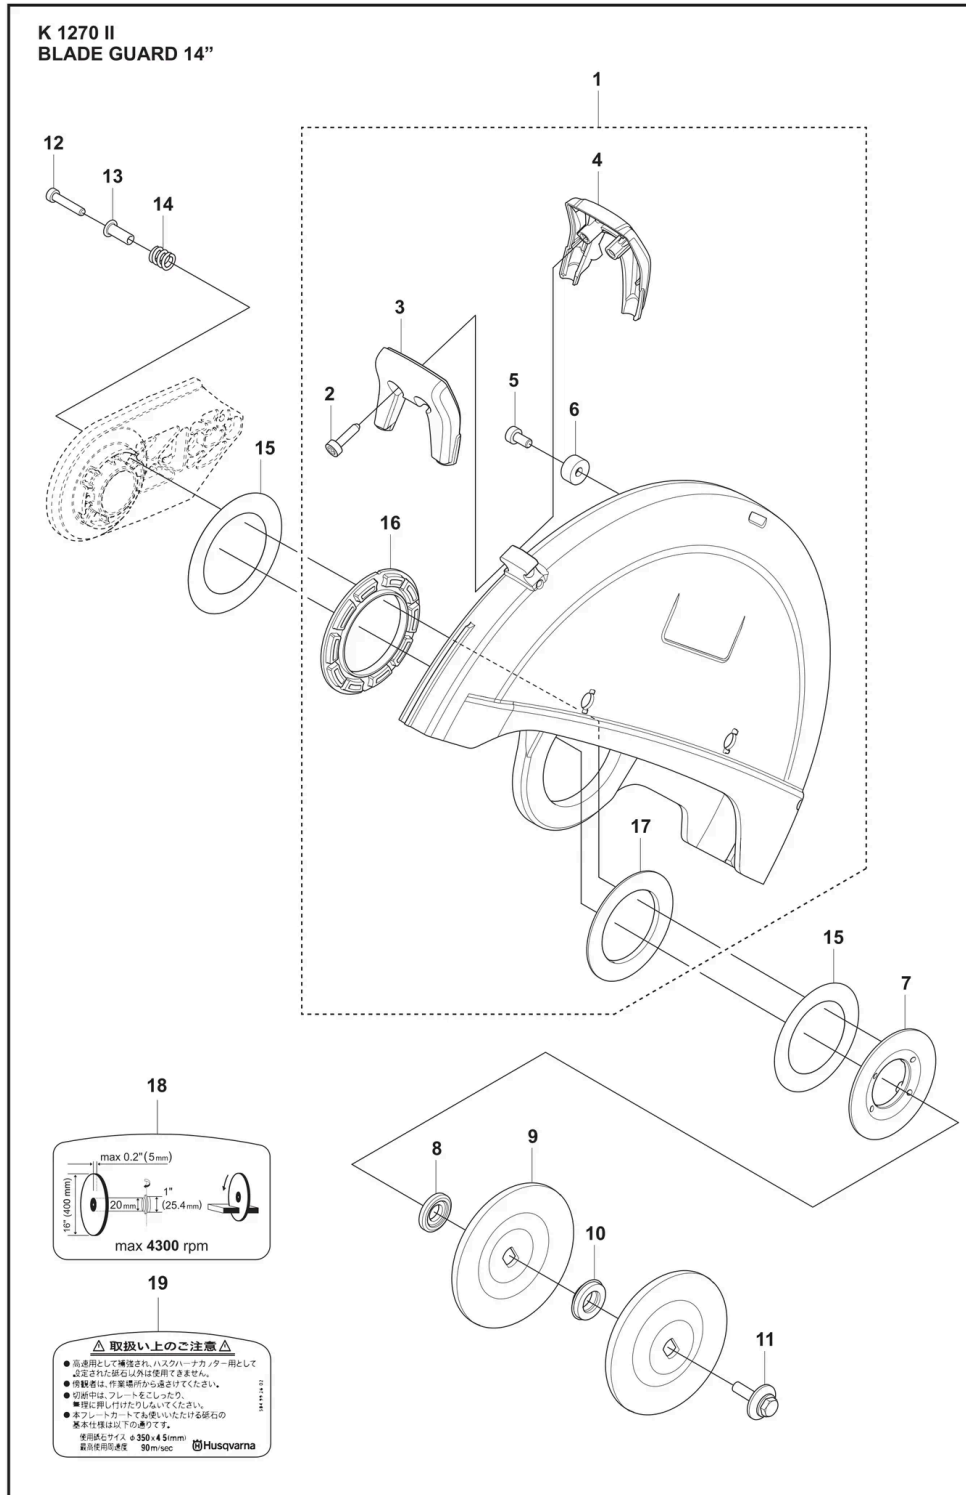

BLADE GUARD

Ref.	Article N.	Description	Qty	Kit
1	581351907	WHEEL GUARD 14	1	-
2	504909414	SCREW ITXSCT	2	-