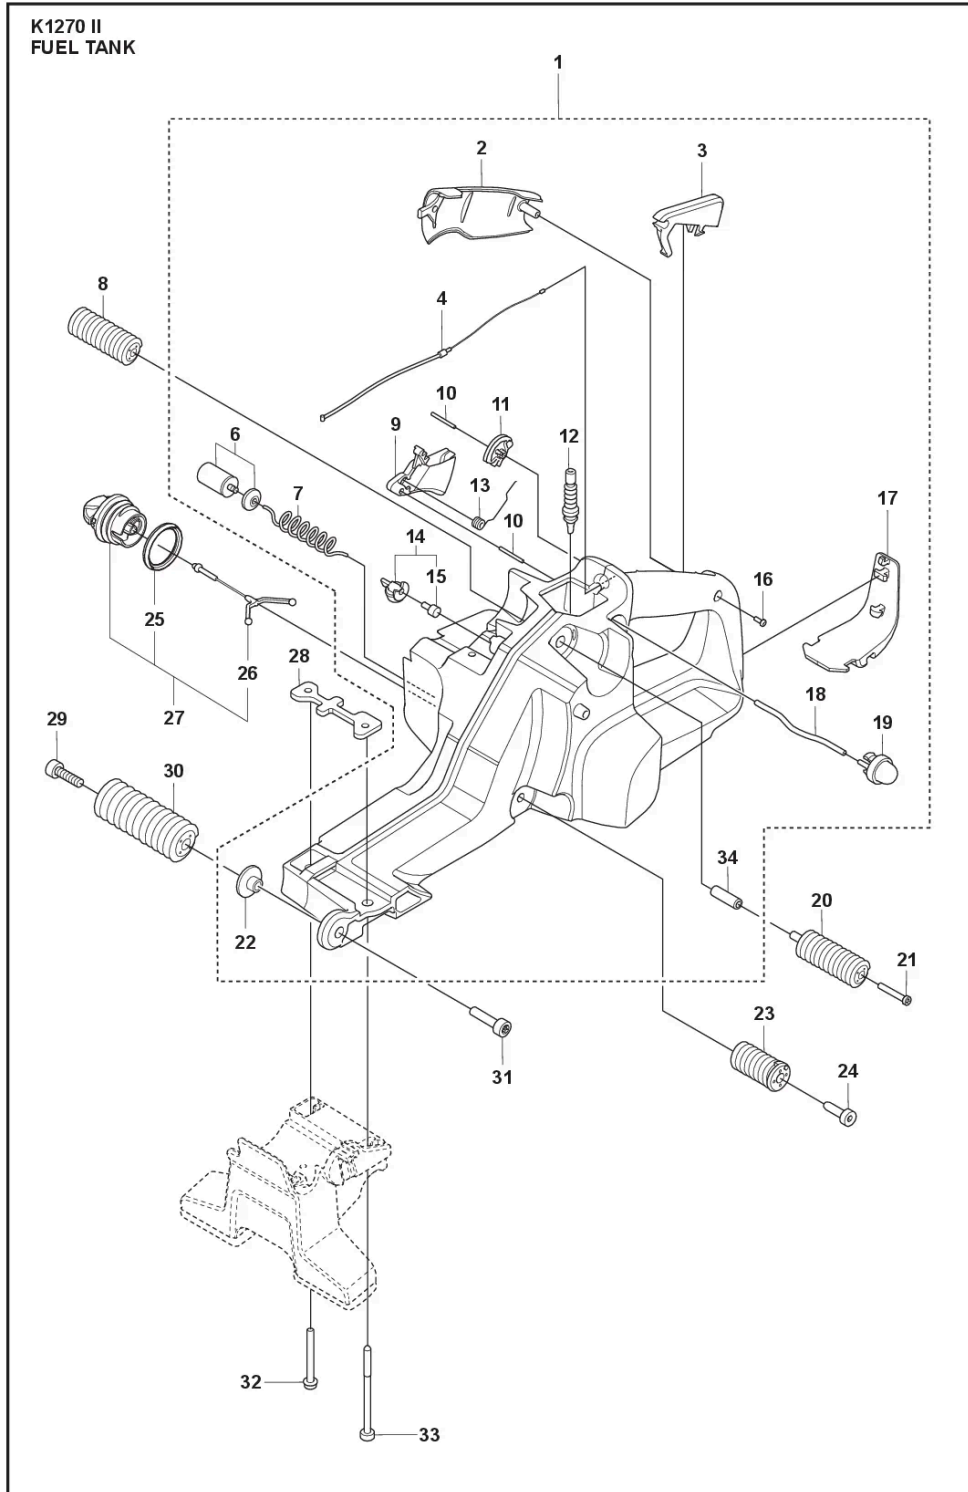

FUEL TANK

Ref.	Article N.	Description	Qty	Kit
1	598806403	FUEL TANK	1	-
2	537205601	COVER	1	-