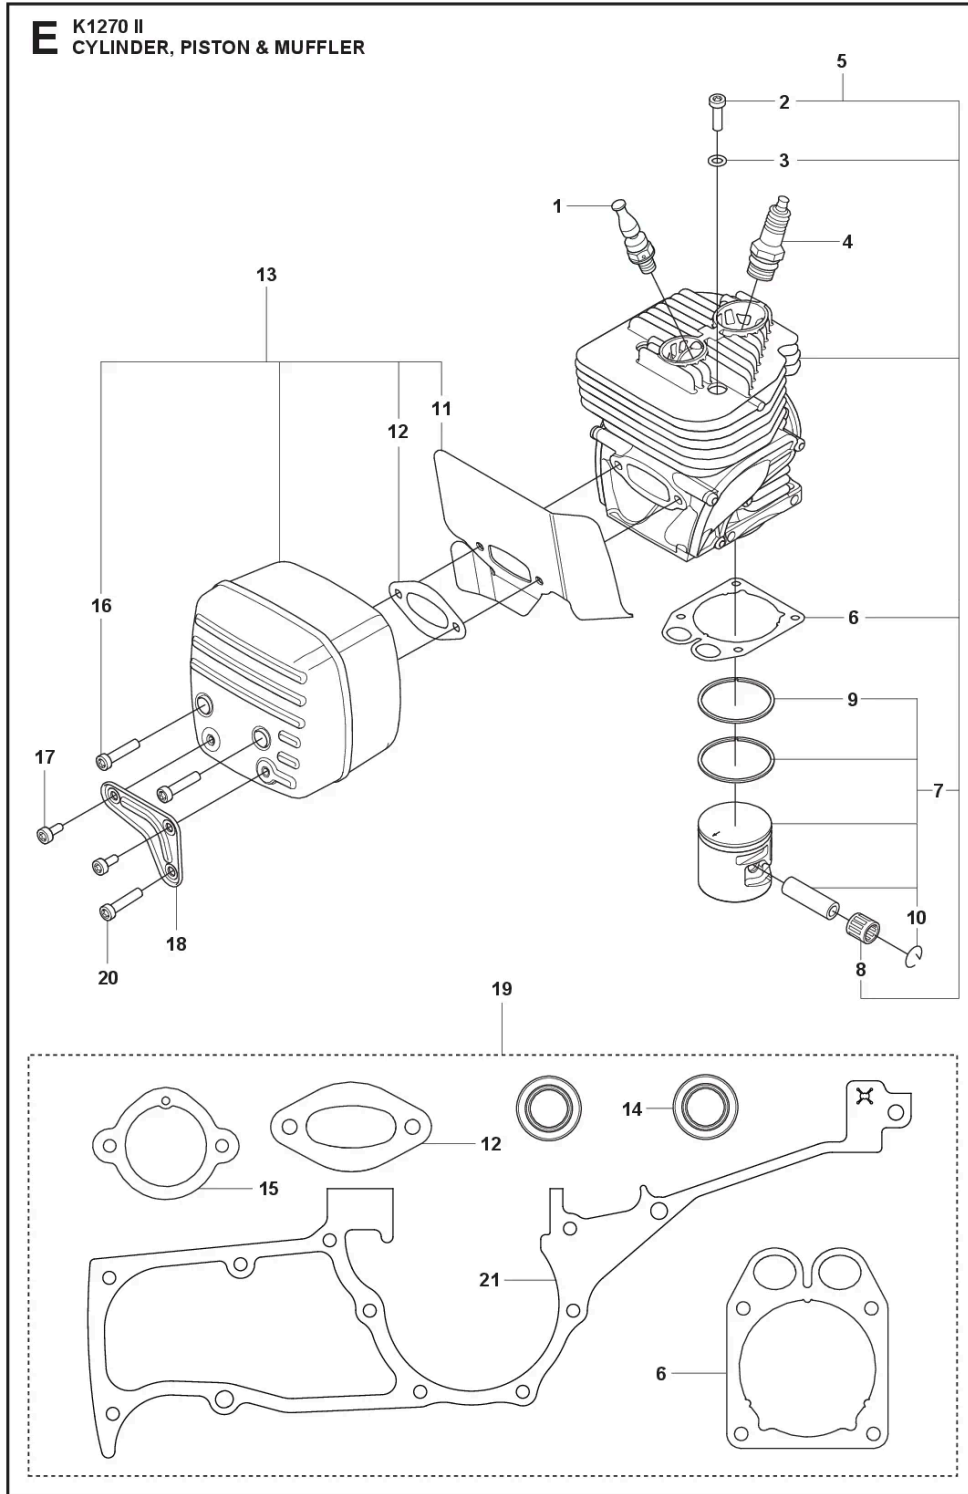

CARBURATOR

Ref.	Article N.	Description	Qty	Kit
1	510243901	FILTER	1	-
2	510243802	BELLOWS	1	-

Ref.	Article N.	Description	Qty	Kit
3	505283311	HOSE CLAMP	1	-
4	588750701	INLET BEND	1	-
5	589968801	SCREW	2	-
6	506250401	SUPPORT	1	-
7	579851101	GASKET	1	-
8	597857001	CARBURETTOR	1	-
9	588892001	GUIDE SLEEVE	1	-
10	596927701	THROTTLE CABLE ASSY	1	-
11	582125701	IMPULSE HOSE	1	-
12	587536901	FLANGE	1	-
13	587536801	INLET PIPE	1	-
14	505283316	HOSE CLAMP	1	-
15	588630401	INSULATION WALL	1	-
16	582606501	REPAIR KIT	1	-
17	503597403	GASKET KIT	1	-

CRANKCASE

Ref.	Article N.	Description	Qty	Kit
1	582415007	CRANKCASE	1	-
2	503132001	GROMMET	1	-

Ref.	Article N.	Description	Qty	Kit
3	503215325	SCREW ITXSCM	1	-
4	503215341	SCREW ITXSCM	9	-
5	544218420	SCREW ITXSCM	1	-
6	593806001	GUIDE BUSHING	4	-
7	501815701	BAR BOLT	2	-
8	503250002	BALL BEARING	2	-
9	582350001	GASKET	1	-
10	503145402	GROMMET	1	-
11	503260205	SEALING RING	2	-
12	506237001	AIR NOZZLE <i>Not South Korea</i>	1	-
13	501981001	SCREW ITXSCM <i>Not South Korea</i>	1	-
14	503215320	SCREW ITXSCM	1	-
15	503220001	HEXAGON NUT	1	-
16	589968801	SCREW	1	-
17	506254302	CHOKE CONTROL	1	-
18	596823402	CUTTER ARM	1	-
19	582454802	GASKET KIT	1	-
20	579851101	GASKET	1	-
21	585280901	GASKET	1	-
22	546931301	GASKET	1	-

CRANKSHAFT

Ref.	Article N.	Description	Qty	Kit
1	577343803	CRANKSHAFT	1	-
2	503250002	BALL BEARING	2	-

Ref.	Article N.	Description	Qty	Kit
3	503132901	NEEDLE HOLDER	1	-

CYLINDER, PISTON AND MUFFLER

Ref.	Article N.	Description	Qty	Kit
1	584912204	DECOMPRESSION VALVE	1	-
2	516002401	SCREW	4	-