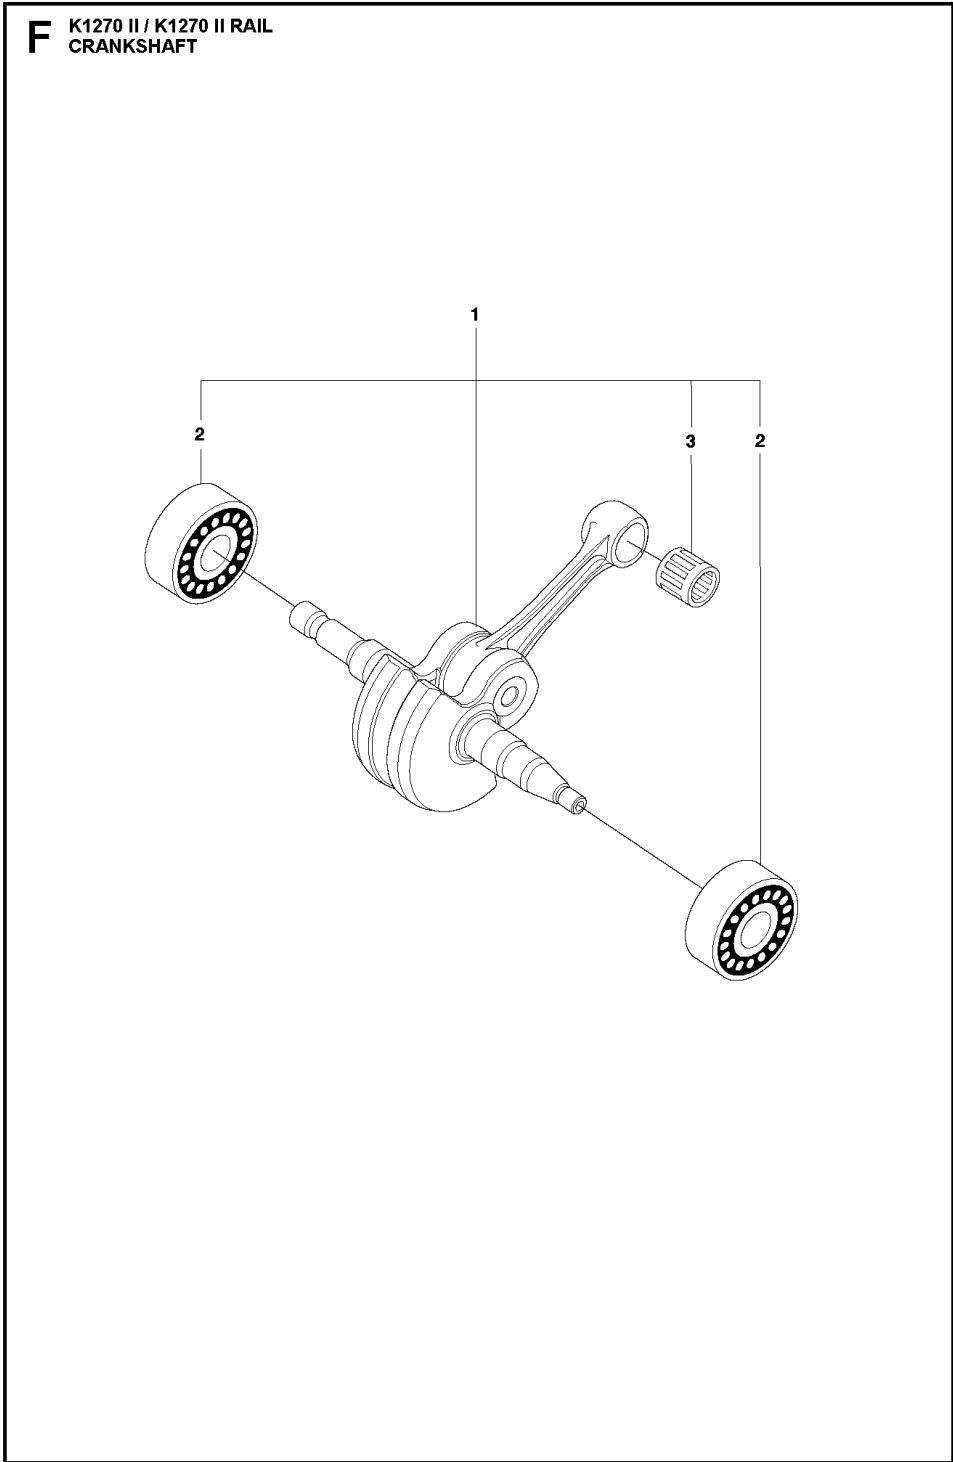

CARBURATOR

Ref.	Article N.	Description	Qty	Kit
1	510243901	FILTER	1	-
2	510243802	BELLOWS	1	-

Ref.	Article N.	Description	Qty	Kit
3	505283311	HOSE CLAMP	1	-
4	588750701	INLET BEND	1	-
5	589968801	SCREW	2	-
6	506250401	SUPPORT	1	-
7	579851101	GASKET	1	-
8	597857001	CARBURETTOR	1	-
9	588892001	GUIDE SLEEVE	1	-
10	596927701	THROTTLE CABLE ASSY	1	-
11	582125701	IMPULSE HOSE	1	-
12	587536901	FLANGE	1	-
13	587536801	INLET PIPE	1	-
14	505283316	HOSE CLAMP	1	-
15	588630401	INSULATION WALL	1	-
16	582606501	REPAIR KIT	1	-
17	503597403	GASKET KIT	1	-

CRANKSHAFT

Ref.	Article N.	Description	Qty	Kit
1	577343803	CRANKSHAFT	1	-
2	503250002	BALL BEARING	2	-

Ref.	Article N.	Description	Qty	Kit
3	503132901	NEEDLE HOLDER	1	-

CYLINDER, PISTON AND MUFFLER

Ref.	Article N.	Description	Qty	Kit
1	584912204	DECOMPRESSION VALVE	1	-
2	516002401	SCREW	4	-