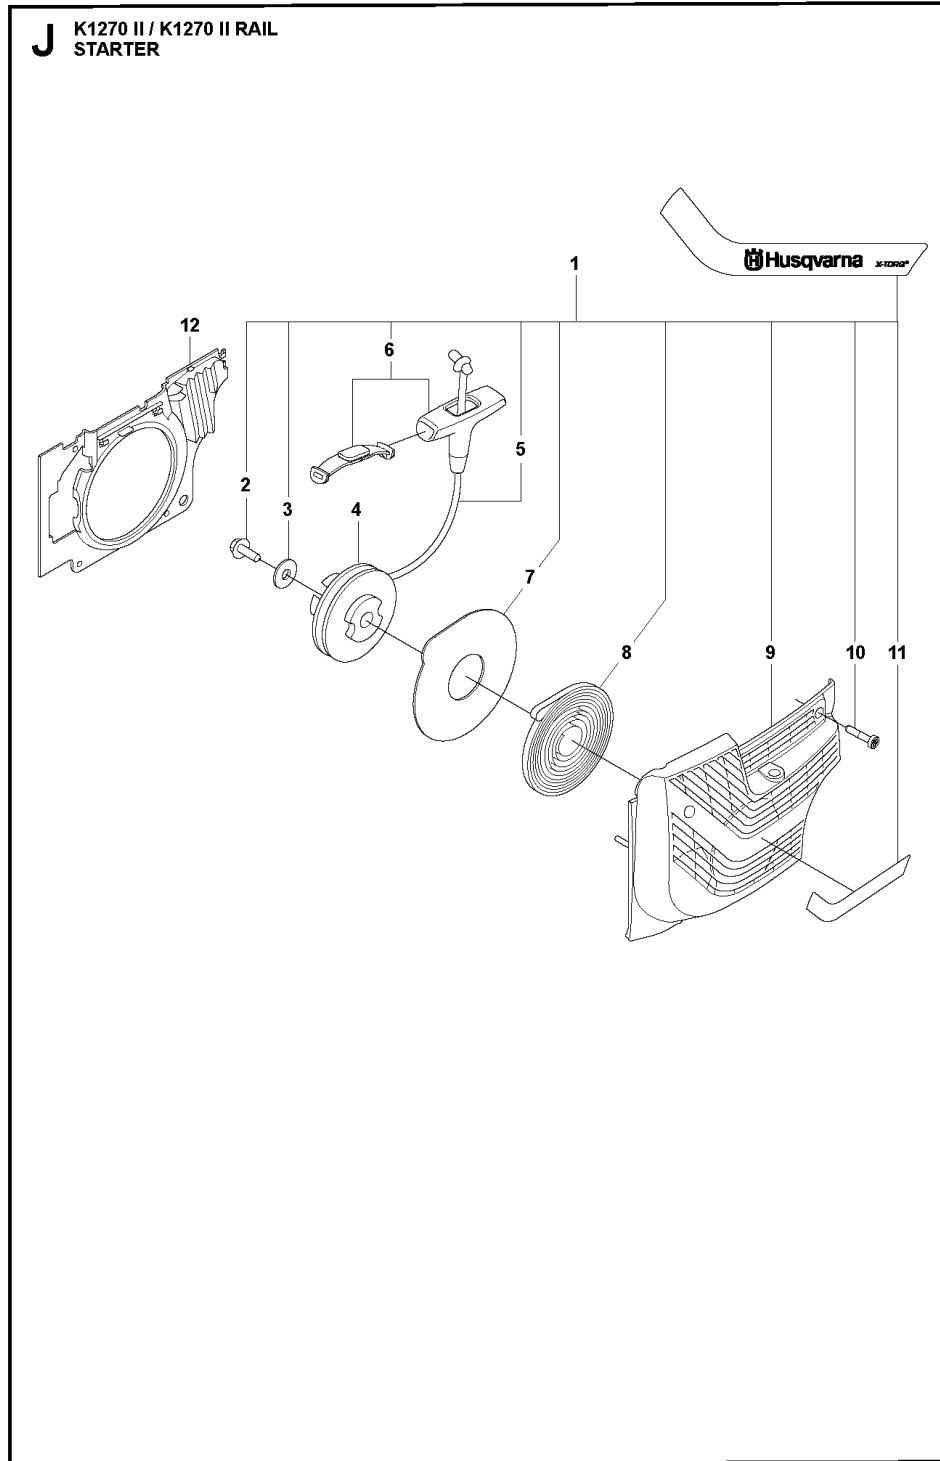

STARTER

Ref.	Article N.	Description	Qty	Kit
1	506275514	STARTER	1	-
2	586443001	SCREW ITXSCFT	1	-