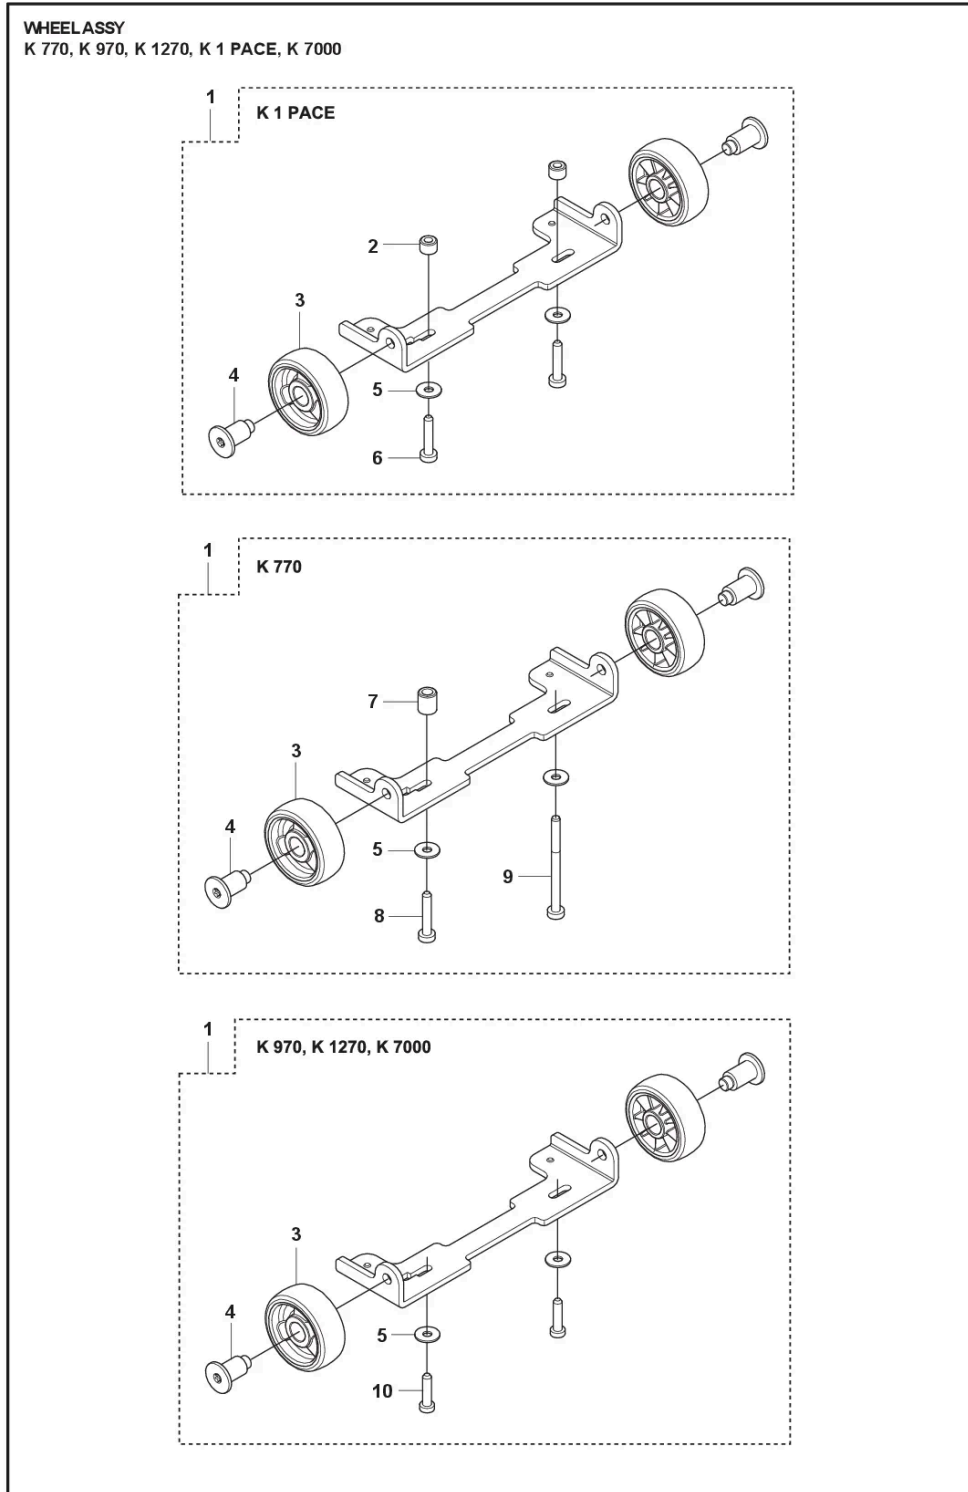

WHEELS AND TIRES

Ref.	Article N.	Description	Qty	Kit
1	589334302	WHEEL KIT	1	-
2	538951501	SPACER K 1 PACE	2	-